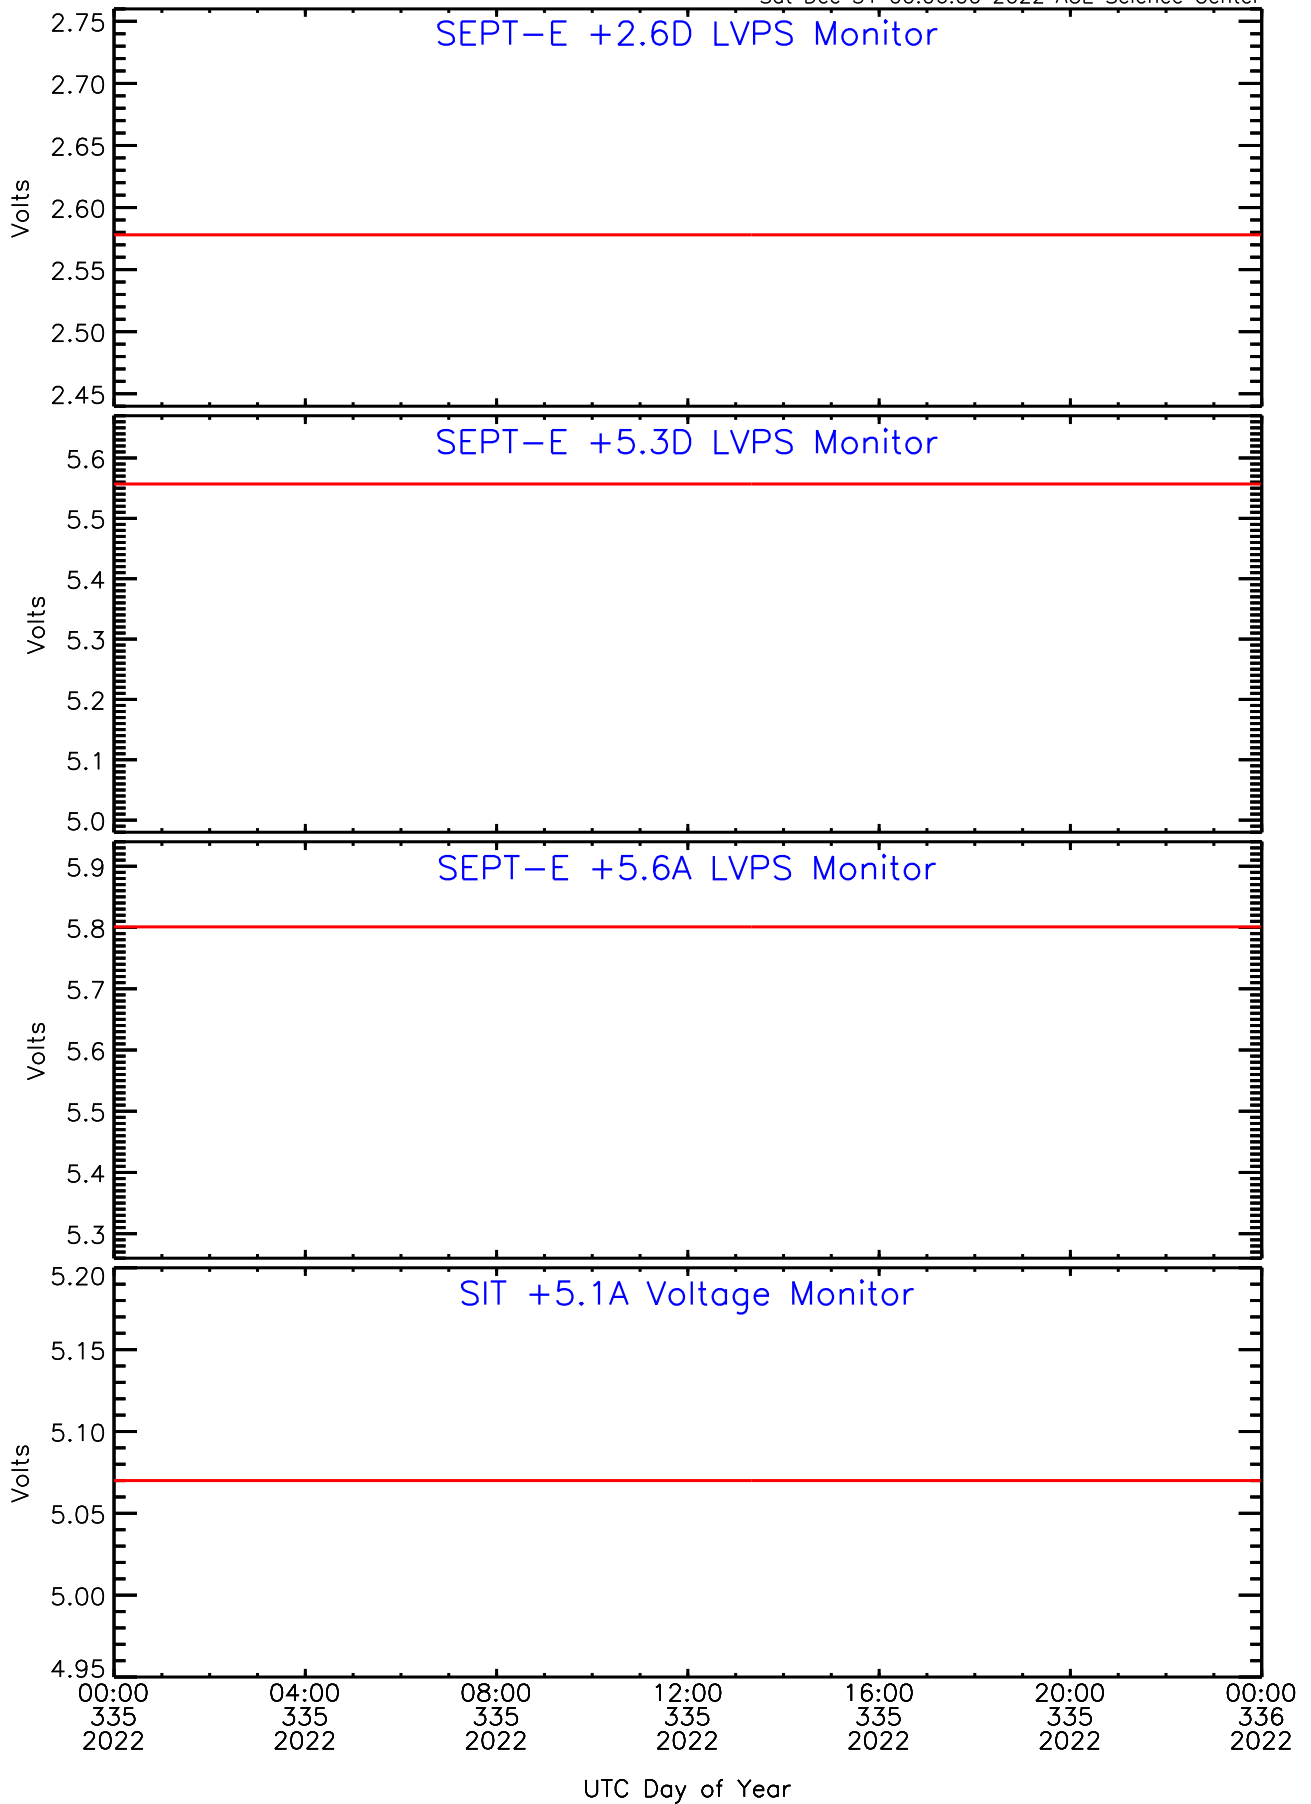

SEP-Central ahead Housekeeping Data for 2022-335

Sat Dec 31 00:06:00 2022 ACE Science Center