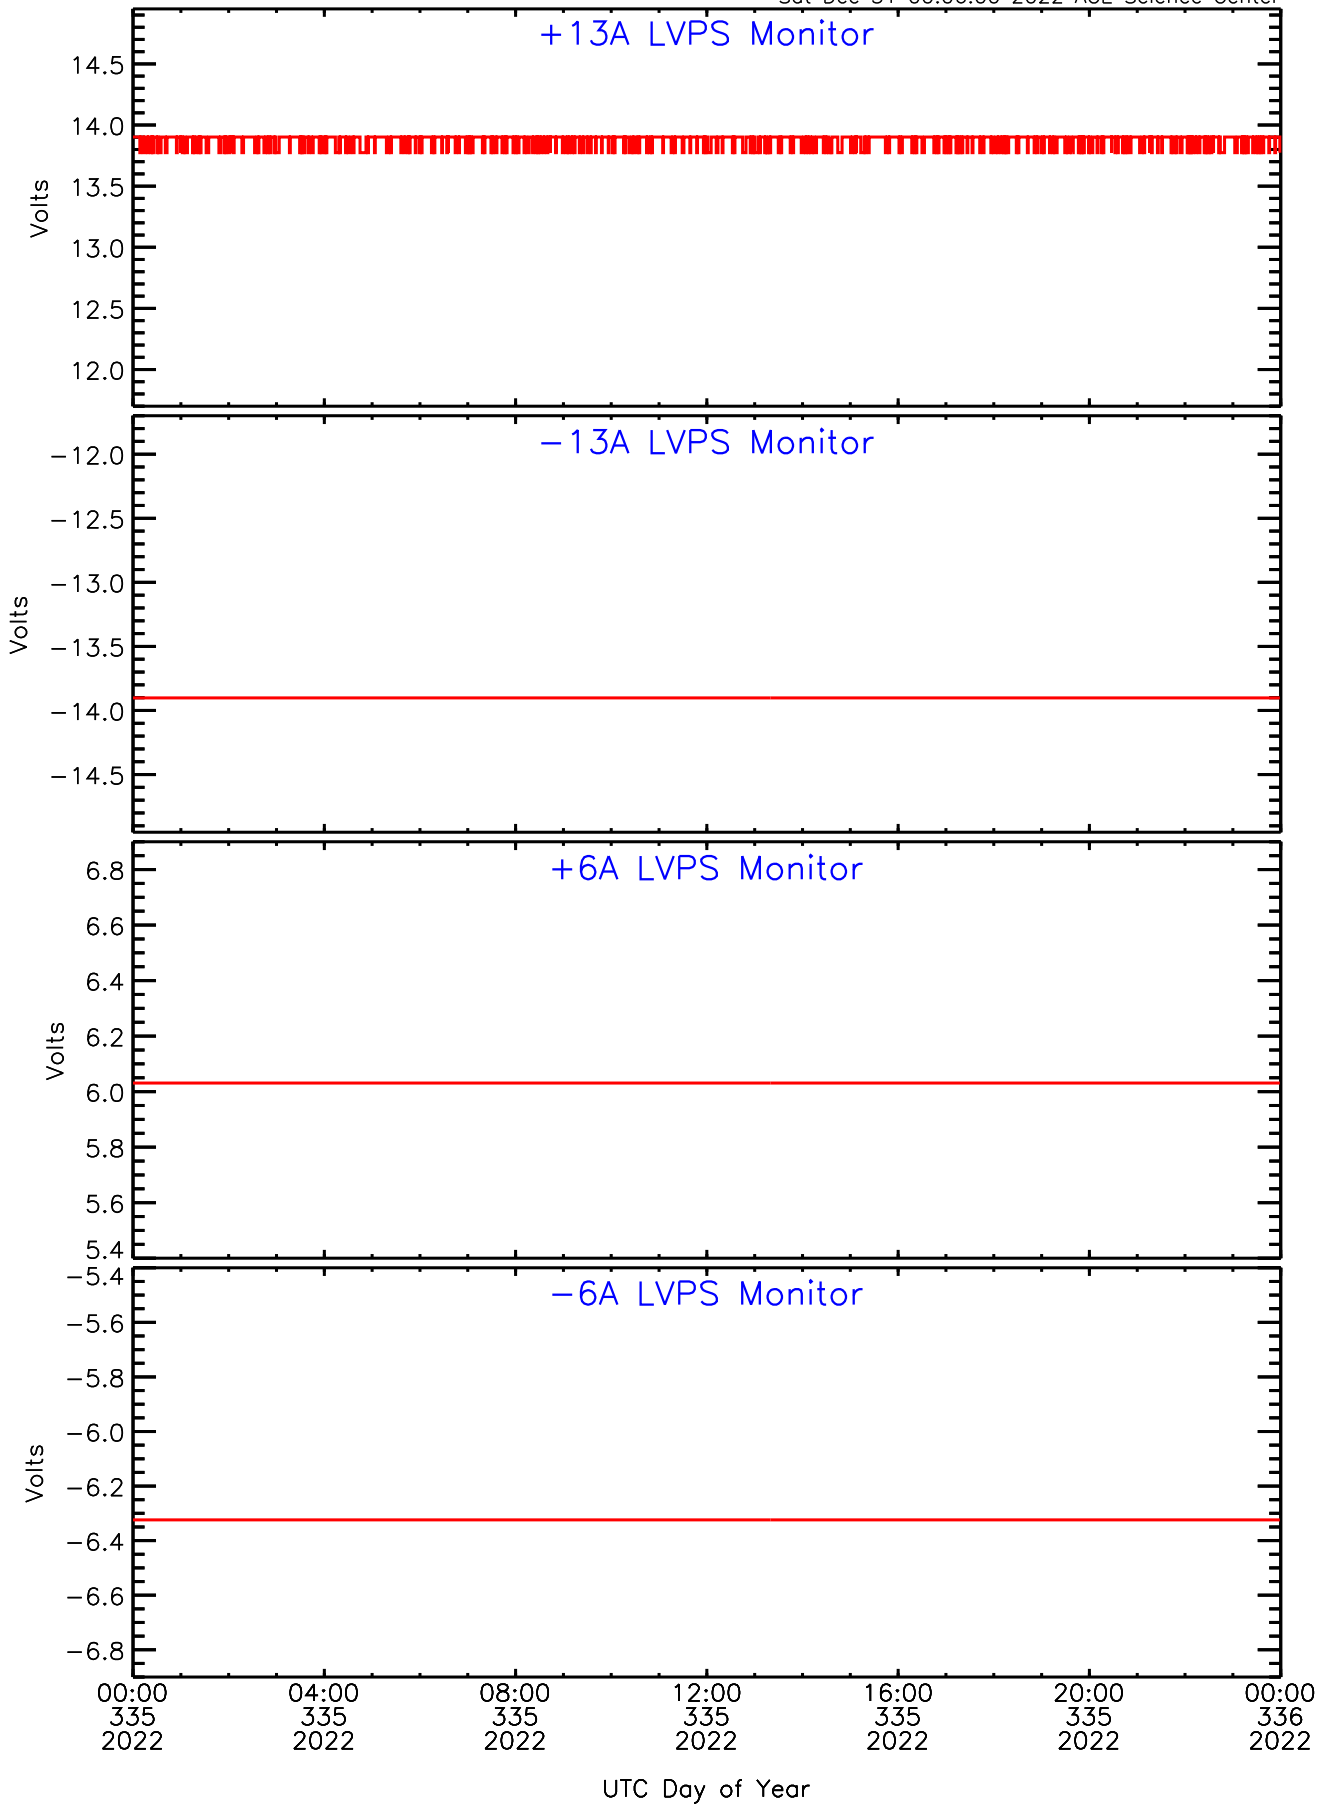

SEP-Central ahead Housekeeping Data for 2022-335

Sat Dec 31 00:06:00 2022 ACE Science Center