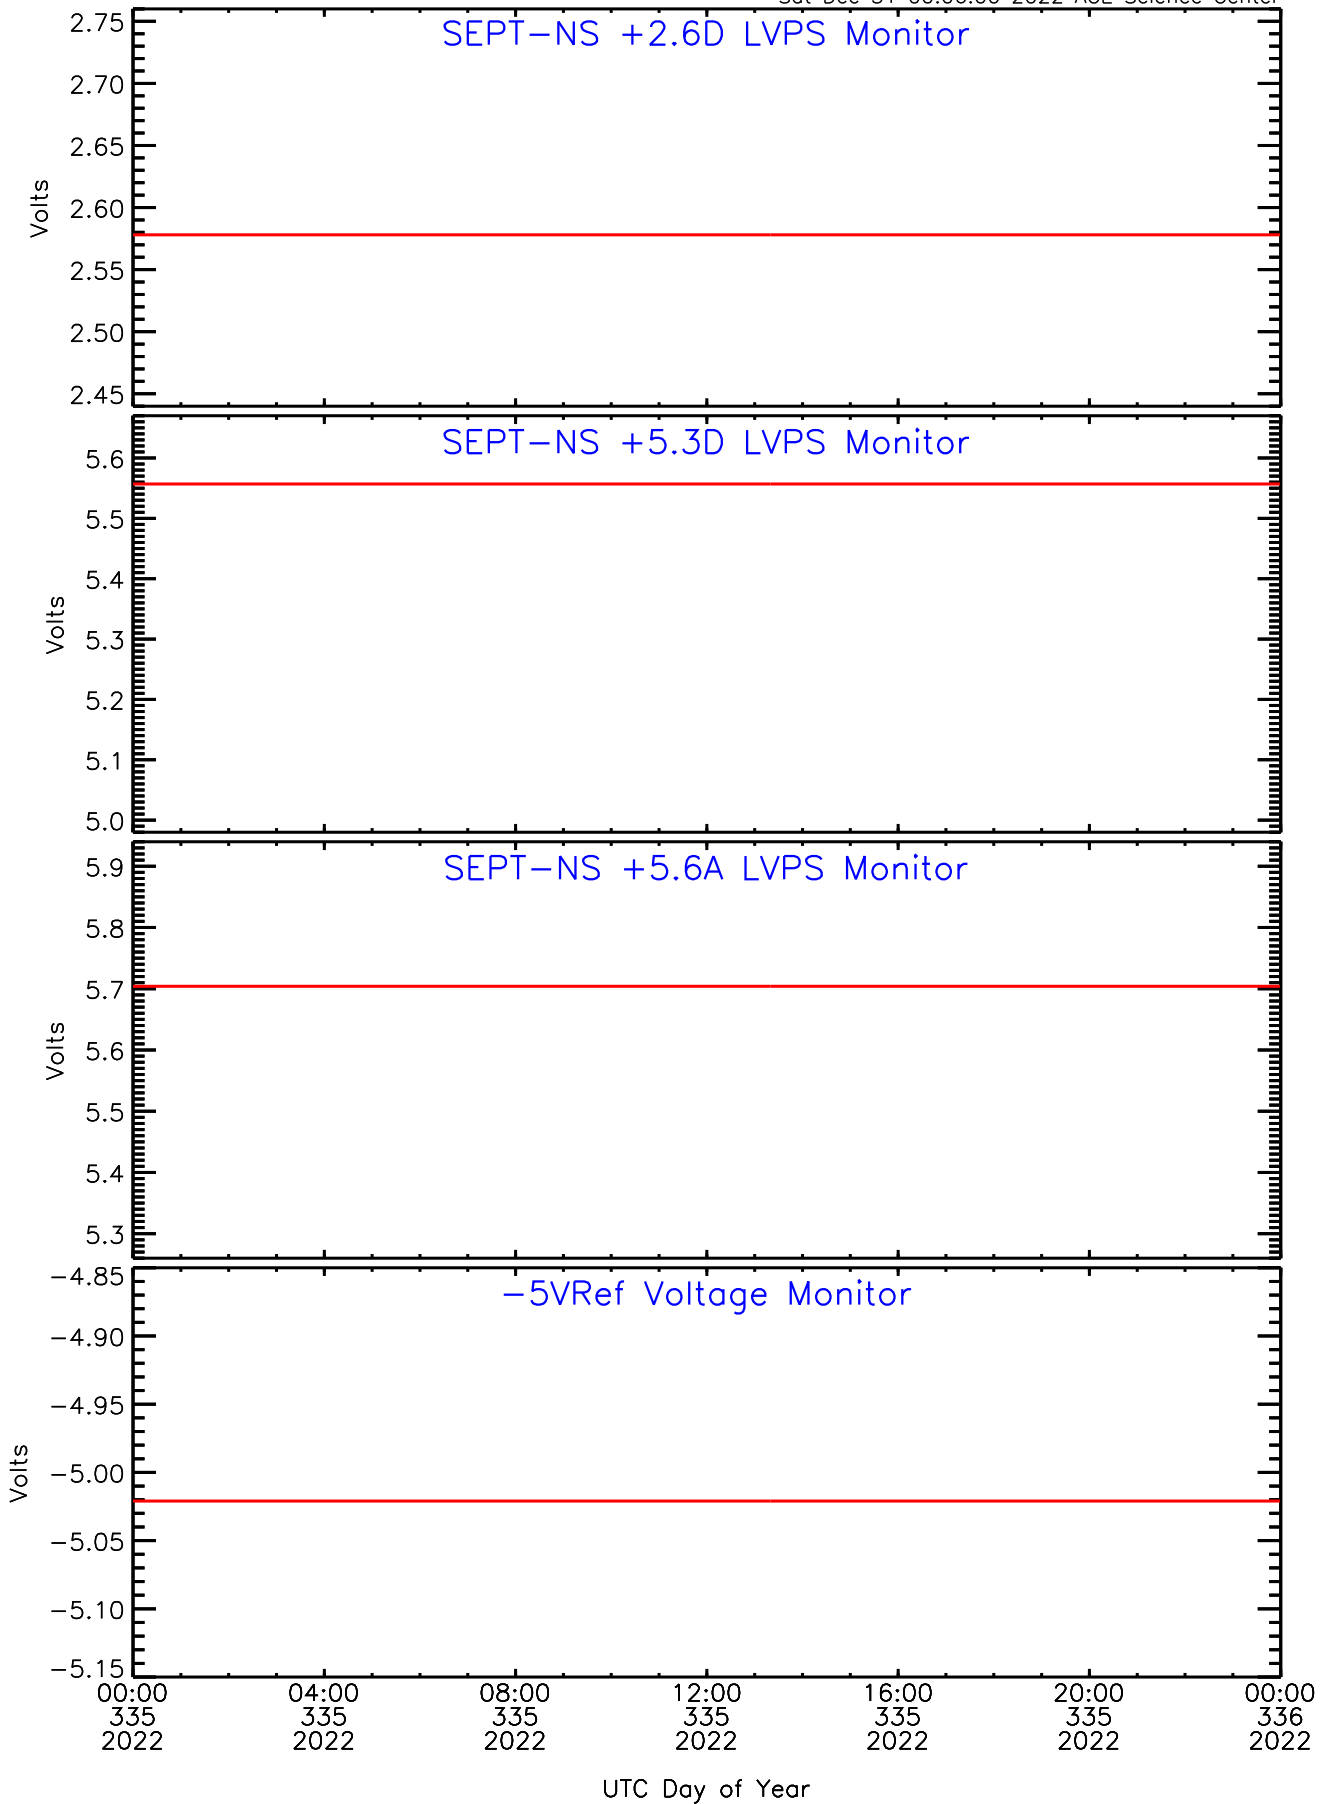

SEP-Central ahead Housekeeping Data for 2022-335

Sat Dec 31 00:06:00 2022 ACE Science Center