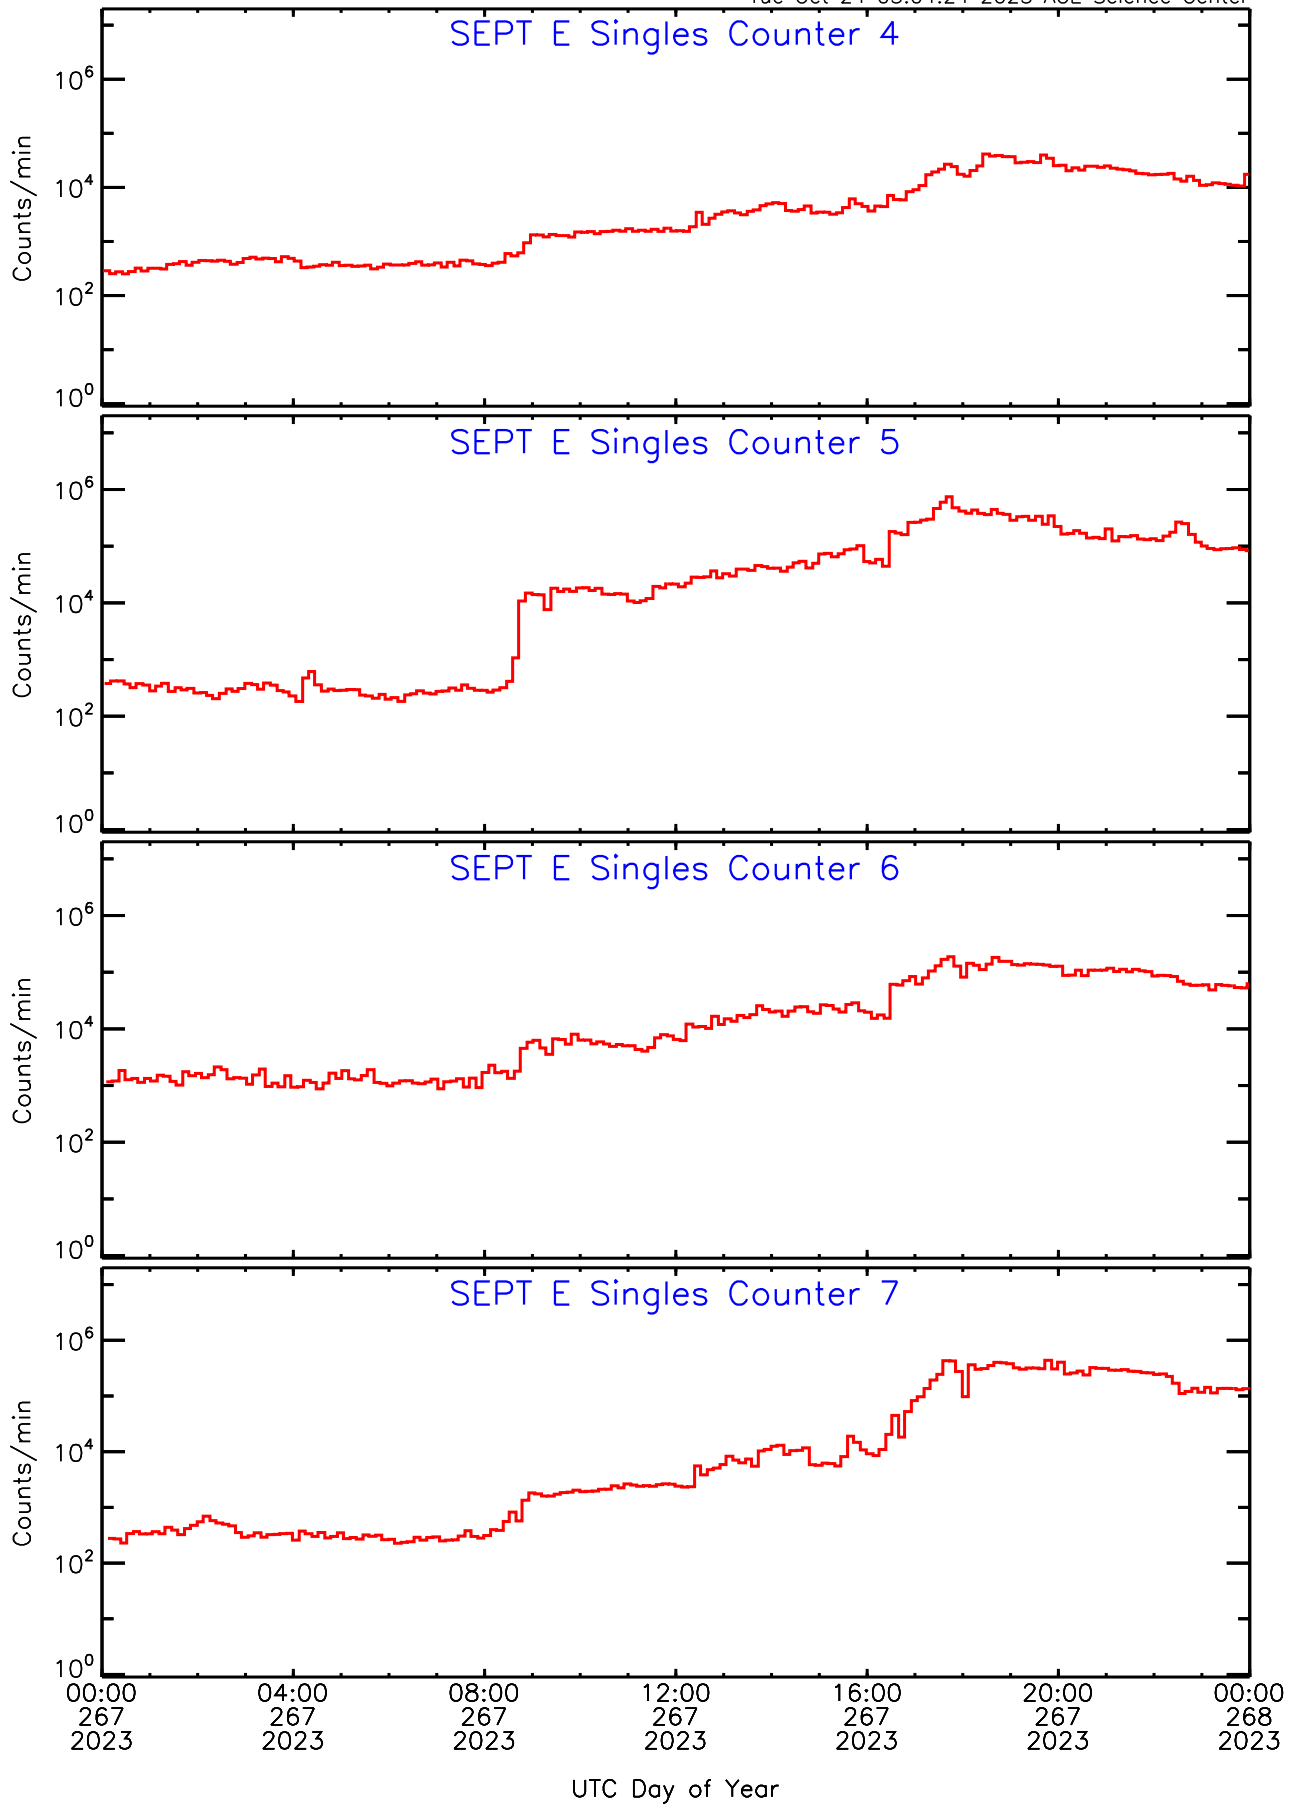

SEPT ahead Housekeeping Data for 2023-267

Tue Oct 24 03:04:24 2023 ACE Science Center

SEPT ahead Housekeeping Data for 2023-267

Tue Oct 24 03:04:24 2023 ACE Science Center

SEPT ahead Housekeeping Data for 2023-267

Tue Oct 24 03:04:24 2023 ACE Science Center

SEPT ahead Housekeeping Data for 2023-267

Tue Oct 24 03:04:24 2023 ACE Science Center