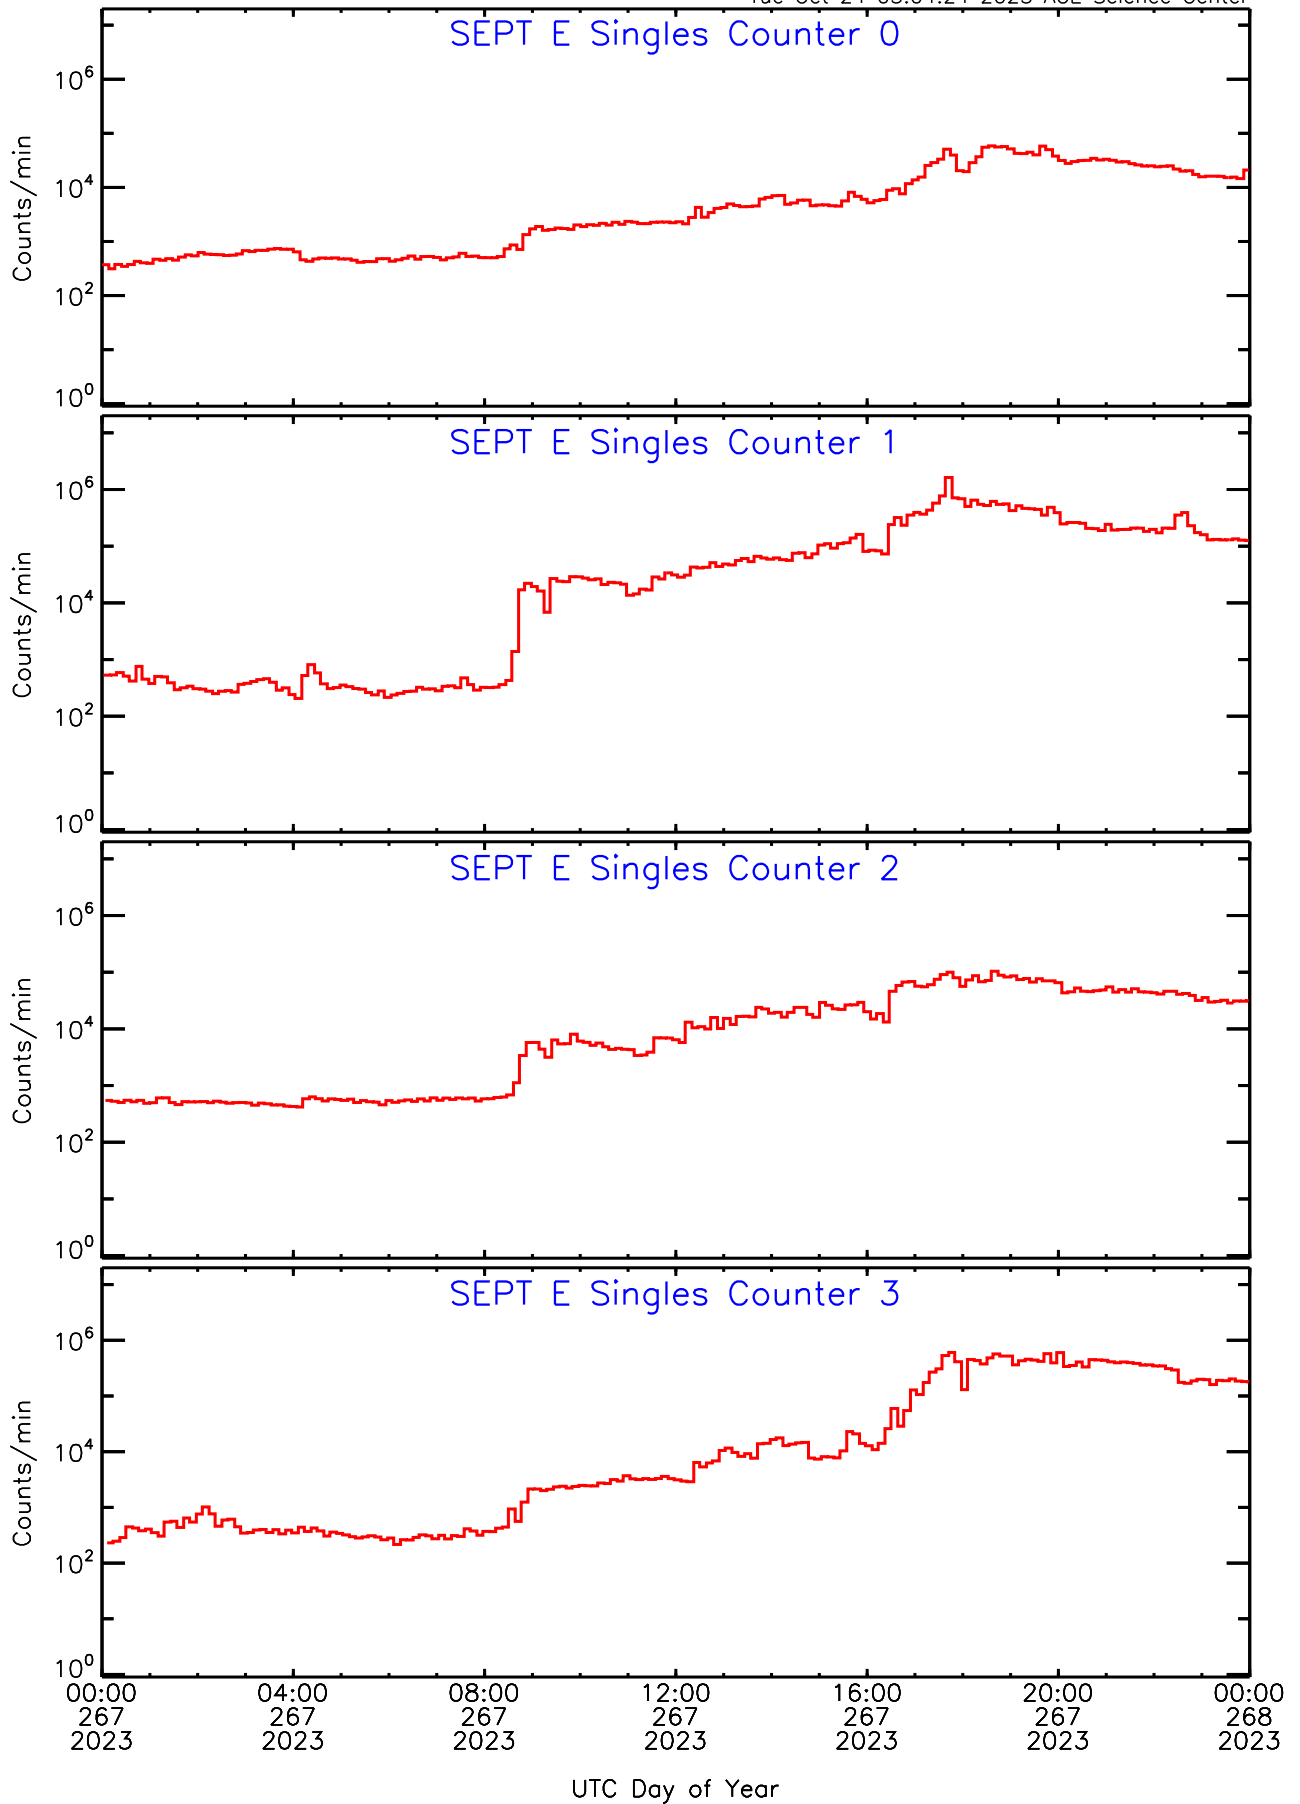

Tue Oct 24 03:04:24 2023 ACE Science Center

SEPT ahead Housekeeping Data for 2023-267

Tue Oct 24 03:04:24 2023 ACE Science Center

SEPT ahead Housekeeping Data for 2023-267

Tue Oct 24 03:04:24 2023 ACE Science Center

SEPT ahead Housekeeping Data for 2023-267

Tue Oct 24 03:04:24 2023 ACE Science Center

SEPT ahead Housekeeping Data for 2023-267

Tue Oct 24 03:04:24 2023 ACE Science Center

SEPT ahead Housekeeping Data for 2023-267