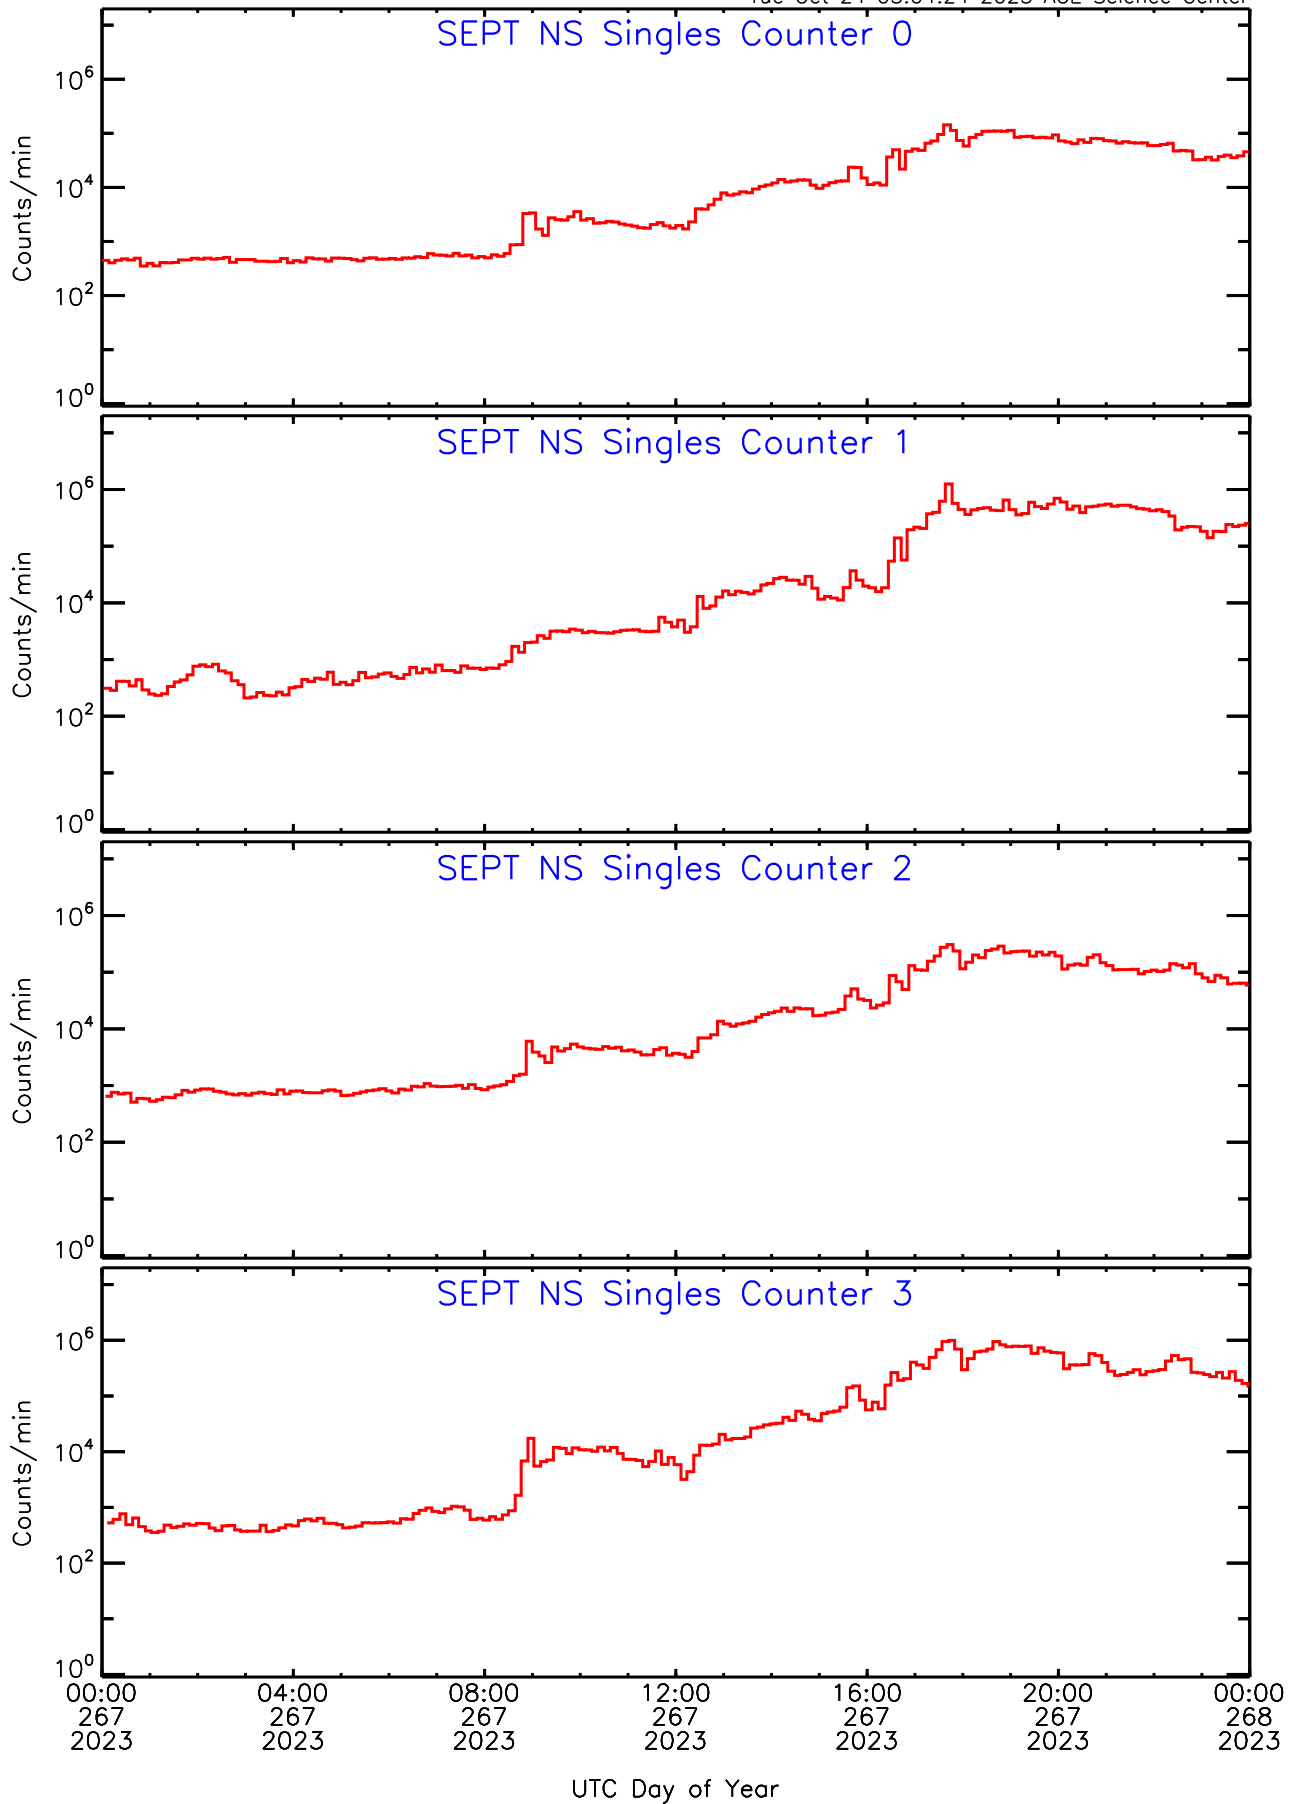

Tue Oct 24 03:04:24 2023 ACE Science Center

SEPT ahead Housekeeping Data for 2023-267

Tue Oct 24 03:04:24 2023 ACE Science Center

SEPT ahead Housekeeping Data for 2023-267

Tue Oct 24 03:04:24 2023 ACE Science Center

SEPT ahead Housekeeping Data for 2023-267

Tue Oct 24 03:04:24 2023 ACE Science Center

SEPT ahead Housekeeping Data for 2023-267

Tue Oct 24 03:04:24 2023 ACE Science Center

SEPT ahead Housekeeping Data for 2023-267