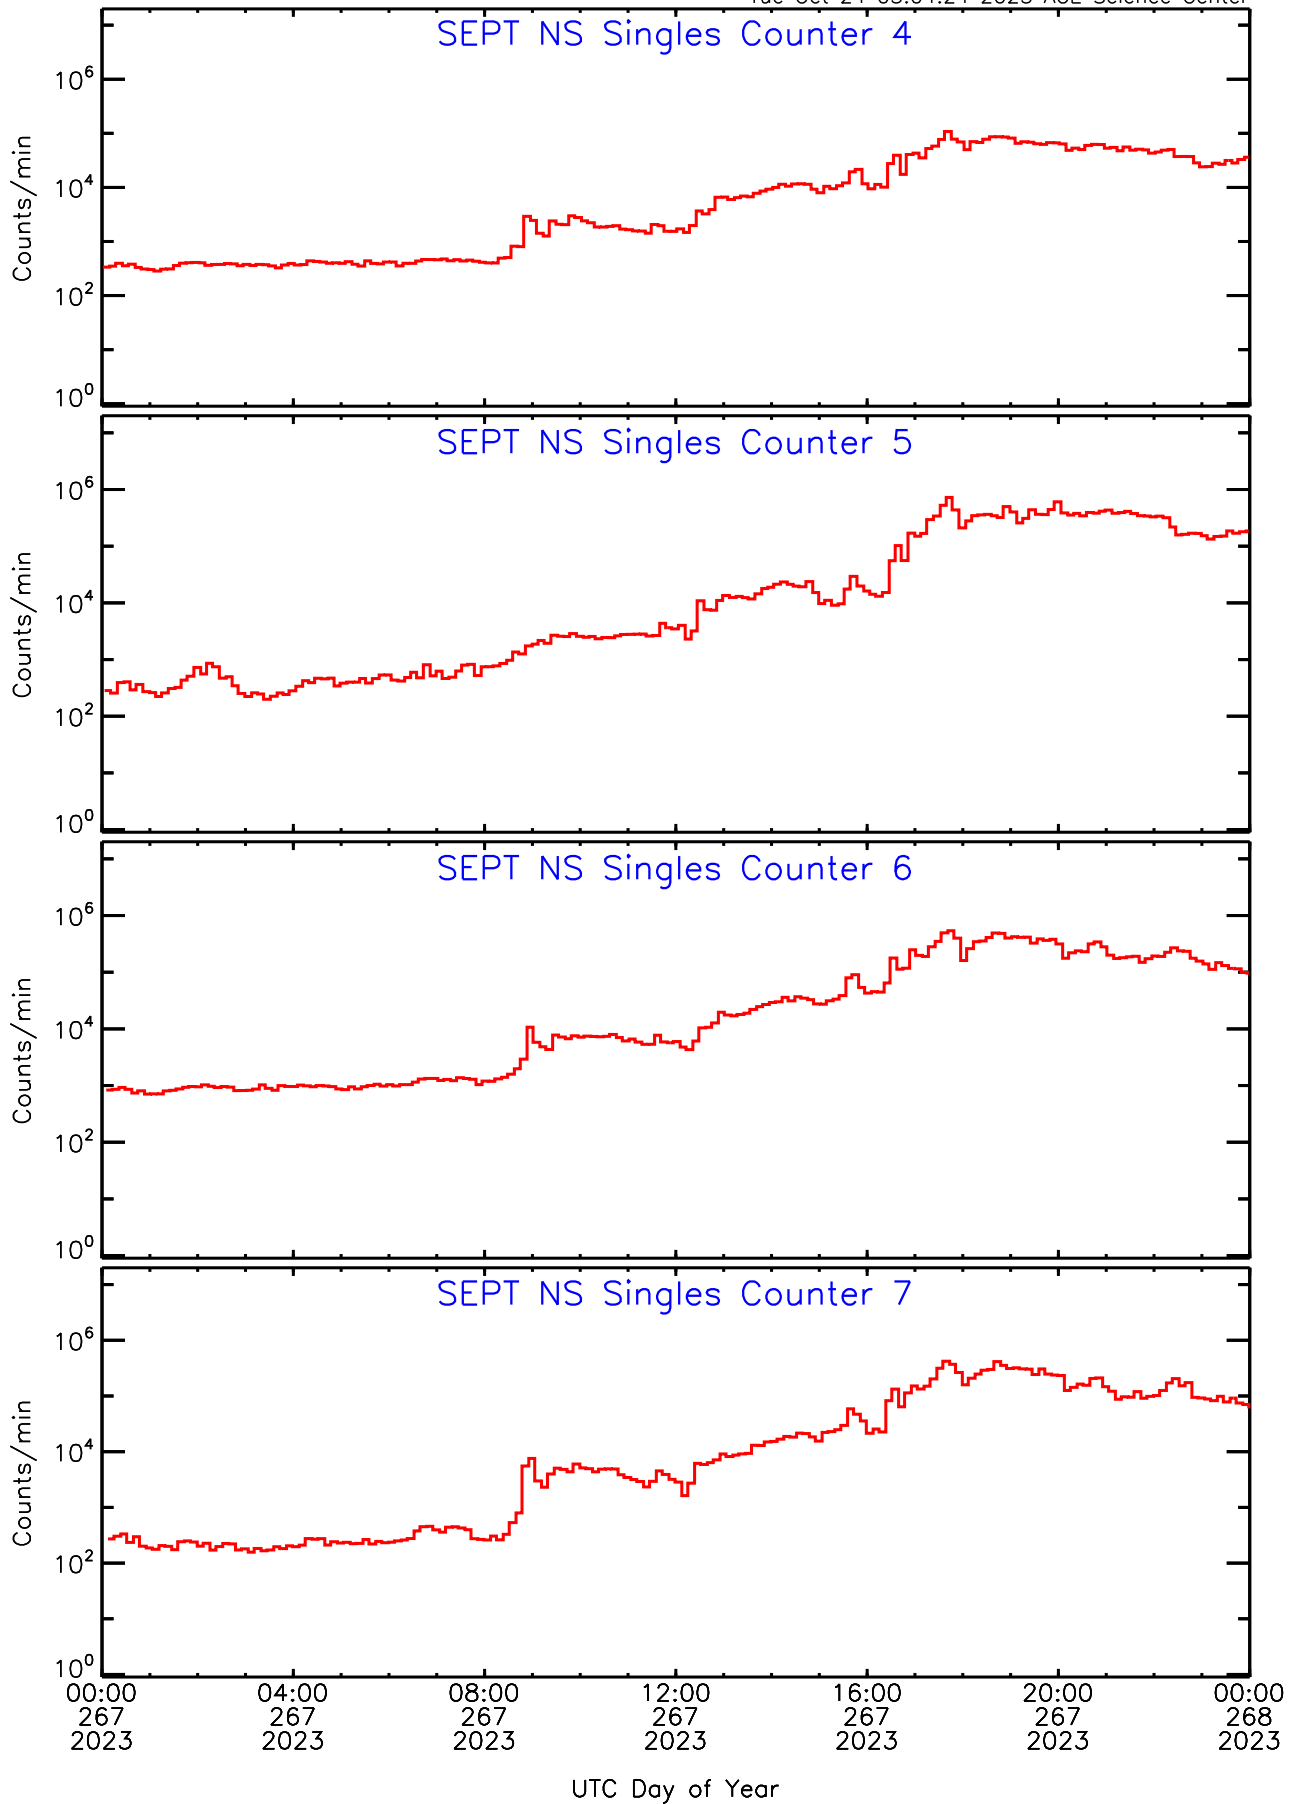

Tue Oct 24 03:04:24 2023 ACE Science Center

SEPT ahead Housekeeping Data for 2023-267

Tue Oct 24 03:04:24 2023 ACE Science Center

SEPT ahead Housekeeping Data for 2023-267

Tue Oct 24 03:04:24 2023 ACE Science Center

SEPT ahead Housekeeping Data for 2023-267

Tue Oct 24 03:04:24 2023 ACE Science Center

SEPT ahead Housekeeping Data for 2023-267

Tue Oct 24 03:04:24 2023 ACE Science Center

SEPT ahead Housekeeping Data for 2023-267