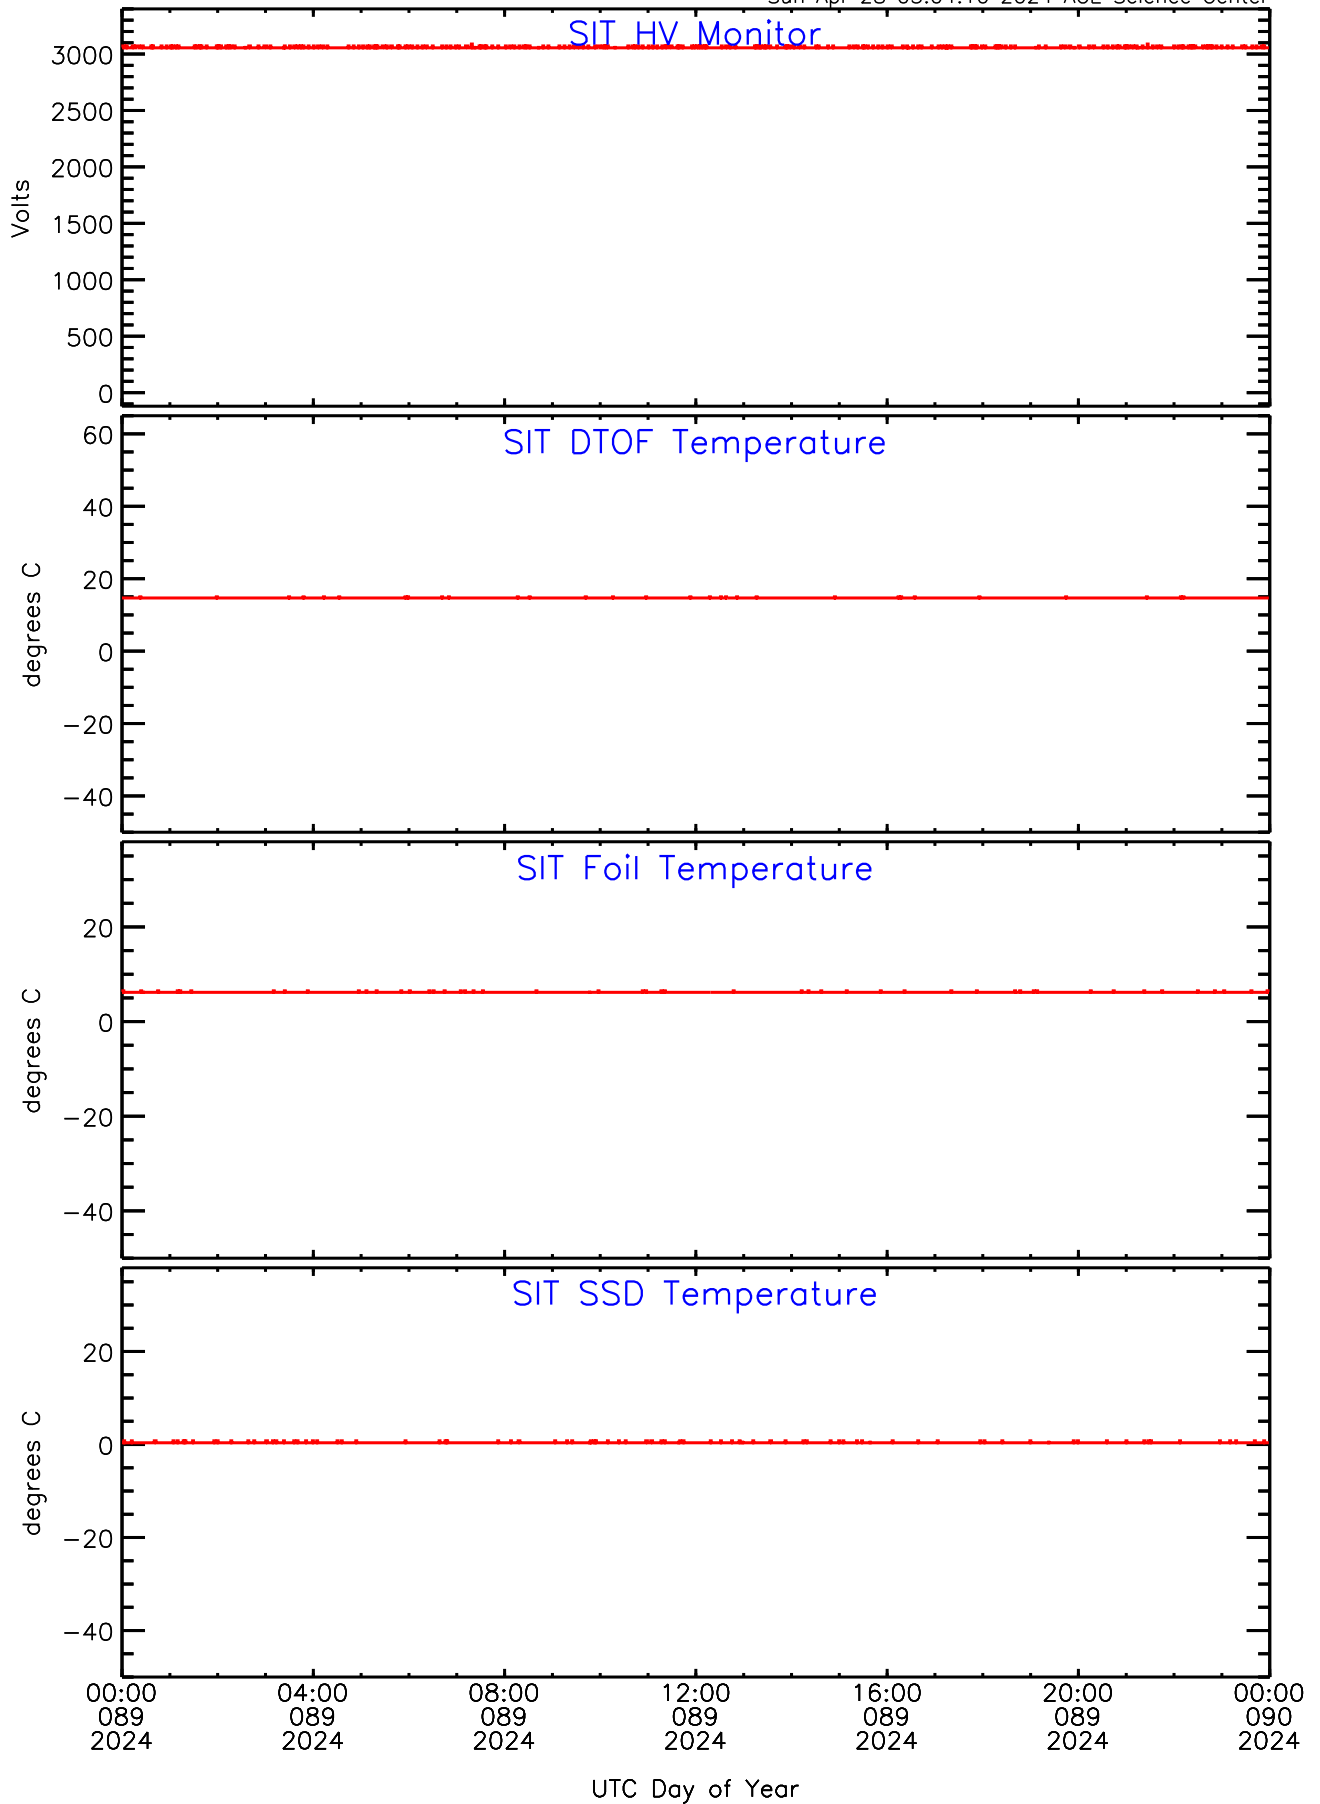

SIT ahead Housekeeping Data for 2024-089

Sun Apr 28 03:04:10 2024 ACE Science Center

SIT ahead Housekeeping Data for 2024-089

Sun Apr 28 03:04:10 2024 ACE Science Center

SIT ahead Housekeeping Data for 2024-089

Sun Apr 28 03:04:10 2024 ACE Science Center