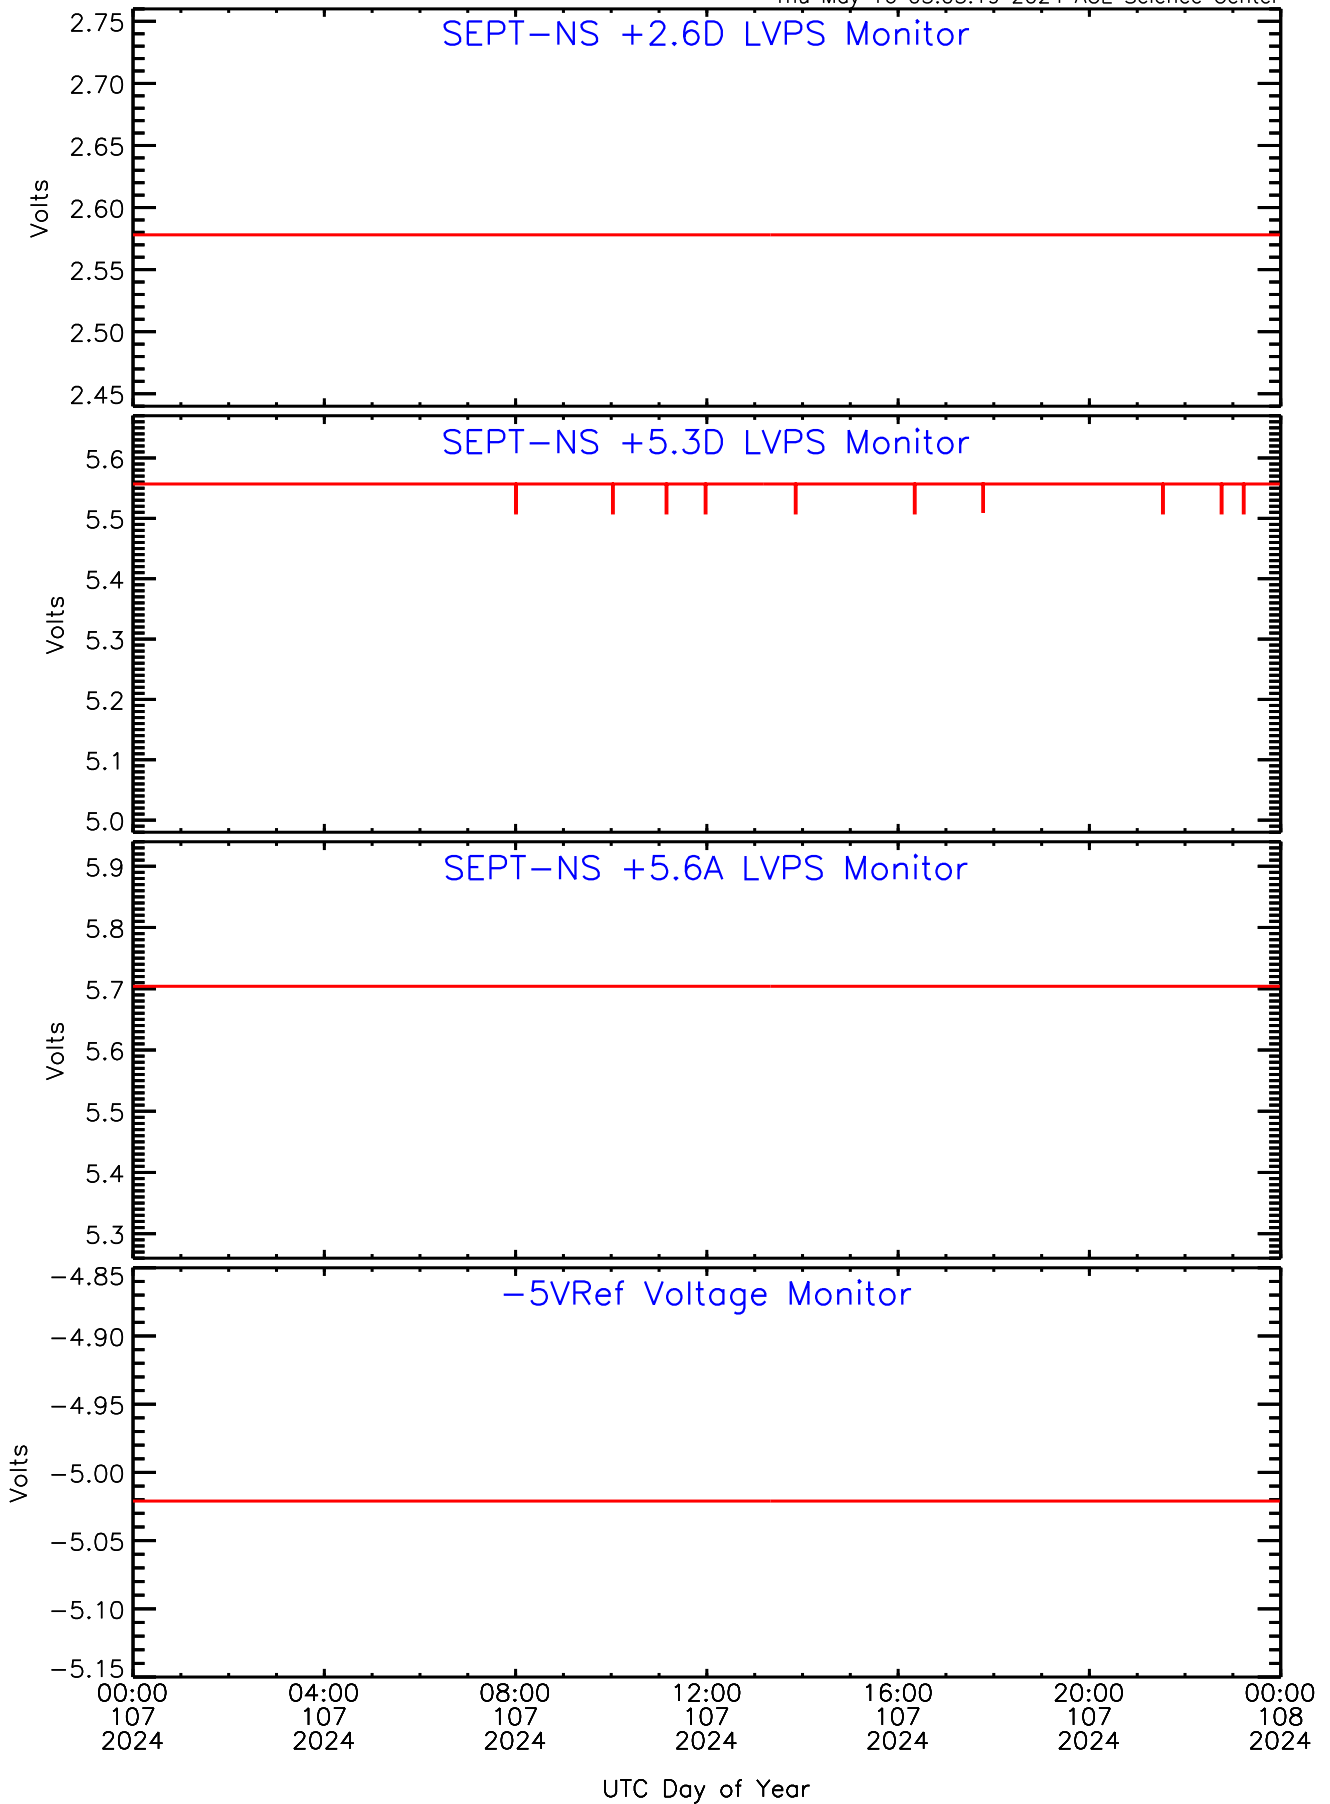

SEP-Central ahead Housekeeping Data for 2024-107

Thu May 16 03:05:19 2024 ACE Science Center

SEP-Central ahead Housekeeping Data for 2024-107

Thu May 16 03:05:19 2024 ACE Science Center

SEP-Central ahead Housekeeping Data for 2024-107

Thu May 16 03:05:19 2024 ACE Science Center

SEP-Central ahead Housekeeping Data for 2024-107

Thu May 16 03:05:19 2024 ACE Science Center

SEP-Central ahead Housekeeping Data for 2024-107

Thu May 16 03:05:19 2024 ACE Science Center