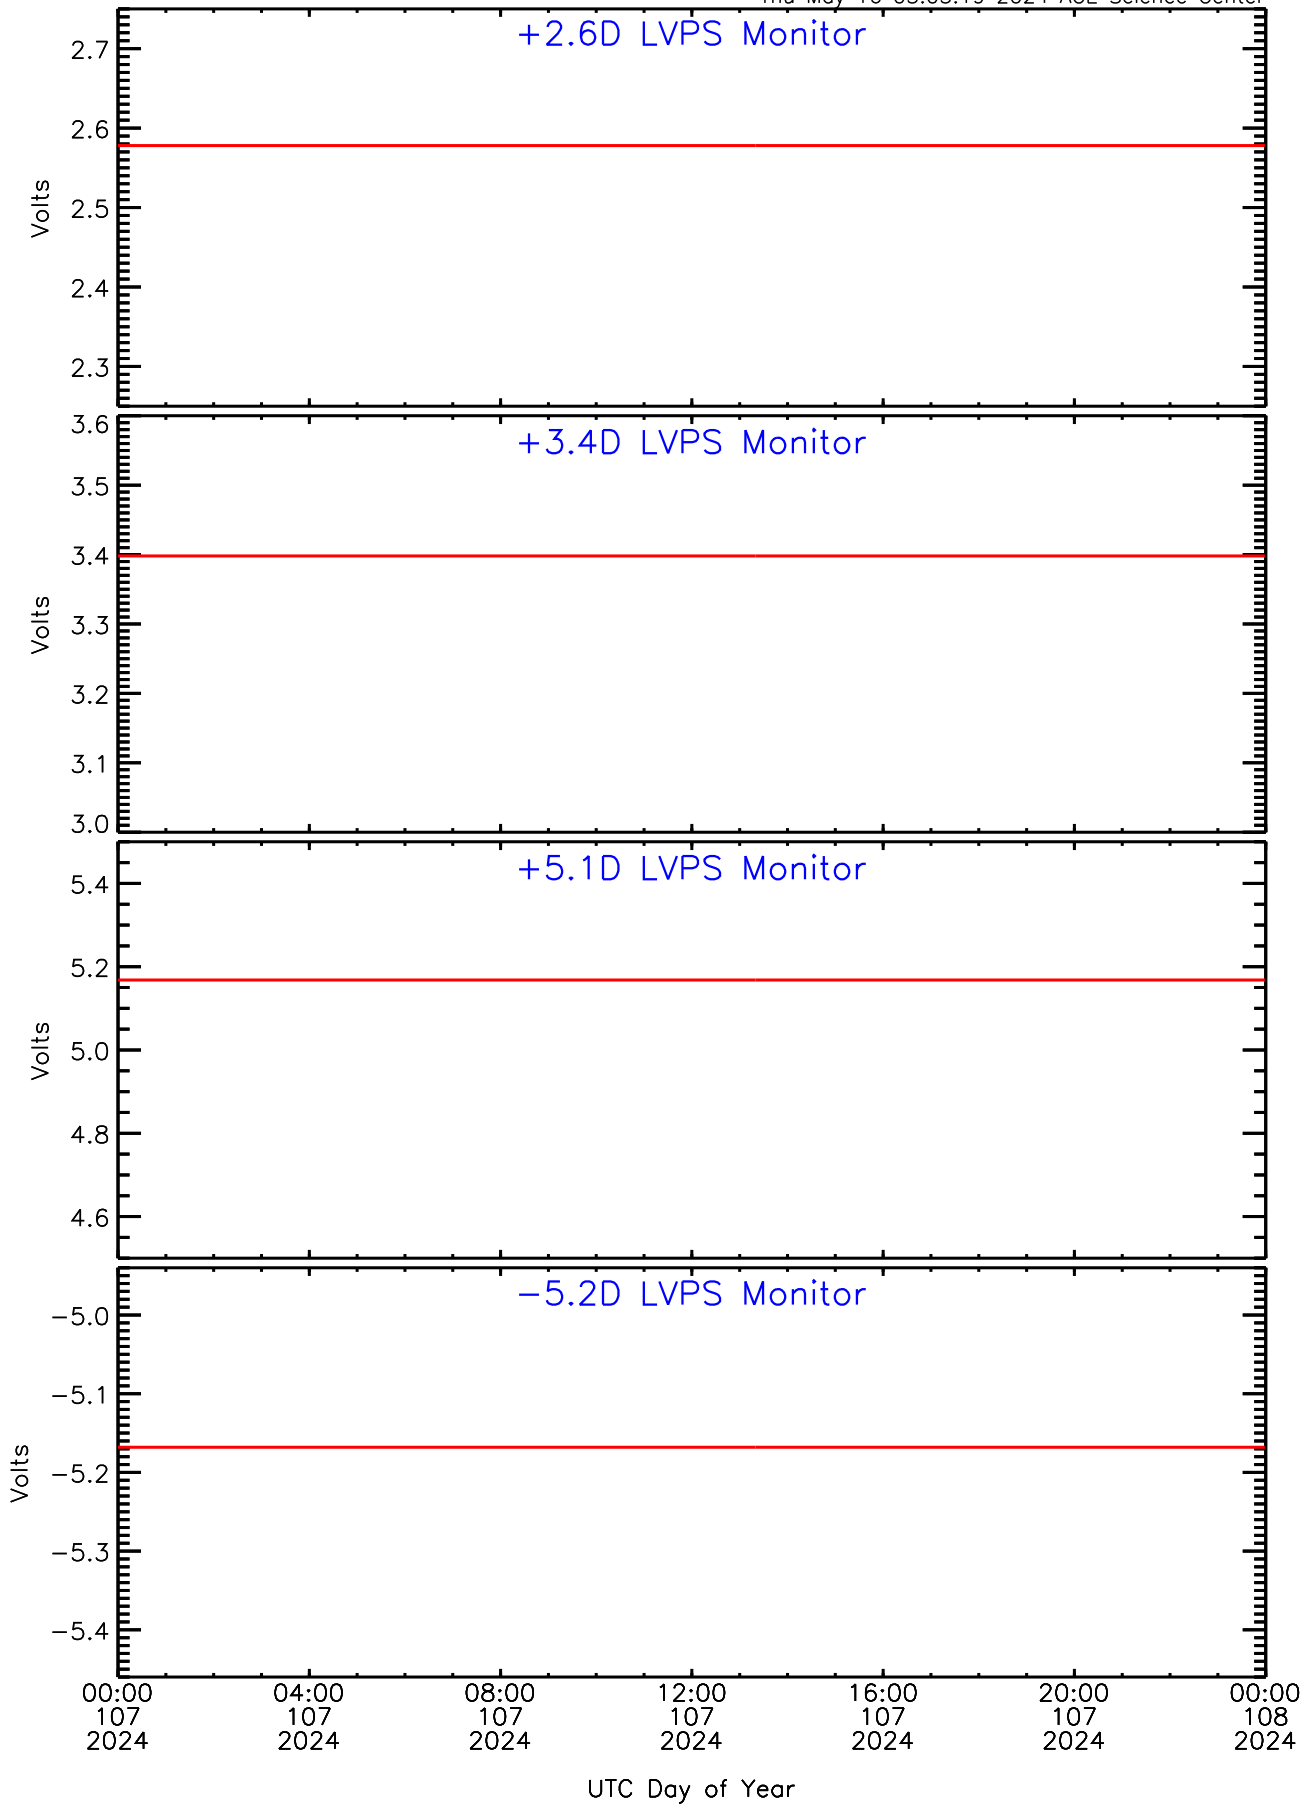

SEP-Central ahead Housekeeping Data for 2024-107

Thu May 16 03:05:19 2024 ACE Science Center

SEP-Central ahead Housekeeping Data for 2024-107

Thu May 16 03:05:19 2024 ACE Science Center

SEP-Central ahead Housekeeping Data for 2024-107

Thu May 16 03:05:19 2024 ACE Science Center

SEP-Central ahead Housekeeping Data for 2024-107

Thu May 16 03:05:19 2024 ACE Science Center

SEP-Central ahead Housekeeping Data for 2024-107

Thu May 16 03:05:19 2024 ACE Science Center