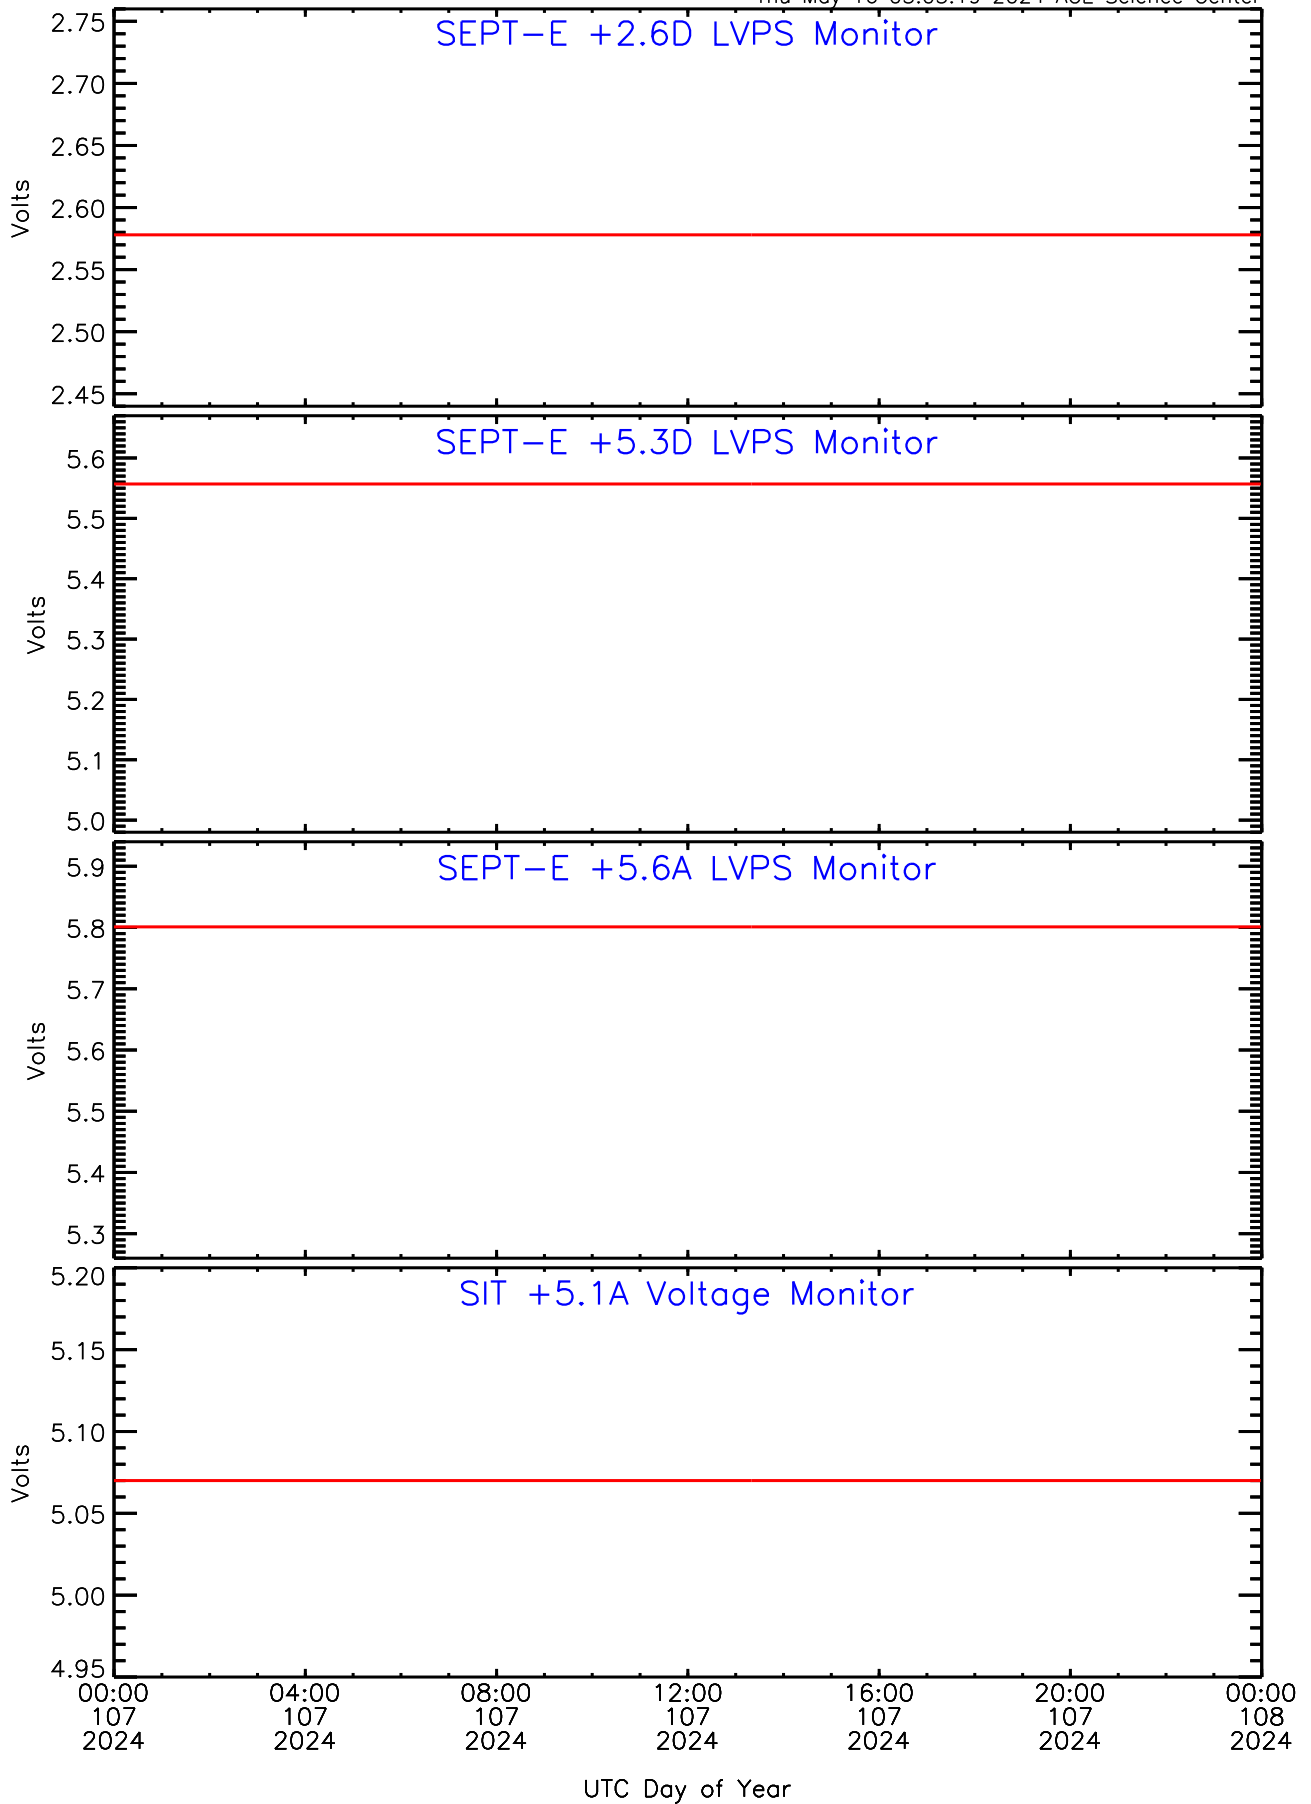

Thu May 16 03:05:19 2024 ACE Science Center

SEP-Central ahead Housekeeping Data for 2024-107

Thu May 16 03:05:19 2024 ACE Science Center

SEP-Central ahead Housekeeping Data for 2024-107

Thu May 16 03:05:19 2024 ACE Science Center