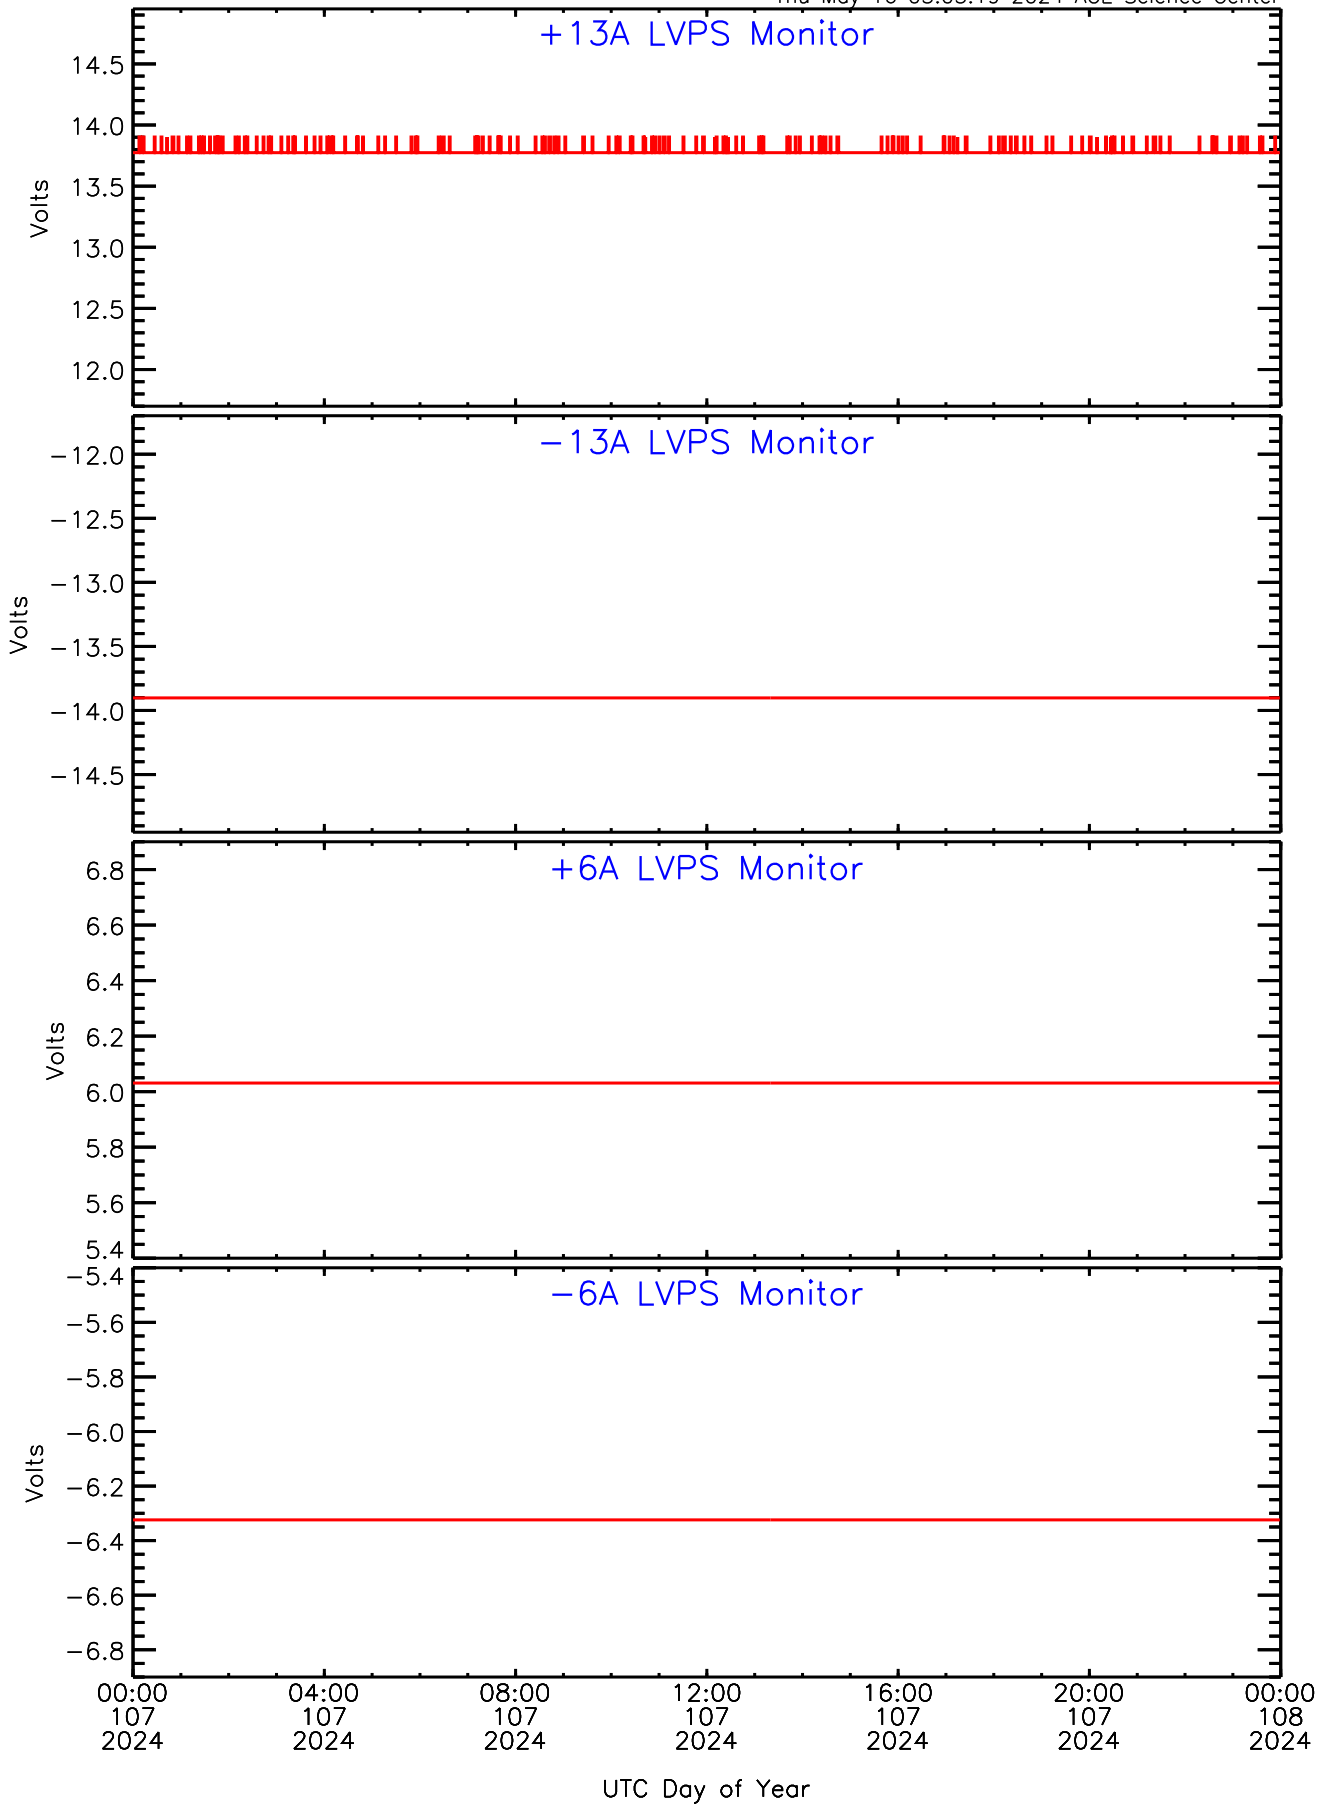

SEP-Central ahead Housekeeping Data for 2024-107

Thu May 16 03:05:19 2024 ACE Science Center

SEP-Central ahead Housekeeping Data for 2024-107

Thu May 16 03:05:19 2024 ACE Science Center

SEP-Central ahead Housekeeping Data for 2024-107

Thu May 16 03:05:19 2024 ACE Science Center

SEP-Central ahead Housekeeping Data for 2024-107

Thu May 16 03:05:19 2024 ACE Science Center

SEP-Central ahead Housekeeping Data for 2024-107

Thu May 16 03:05:19 2024 ACE Science Center