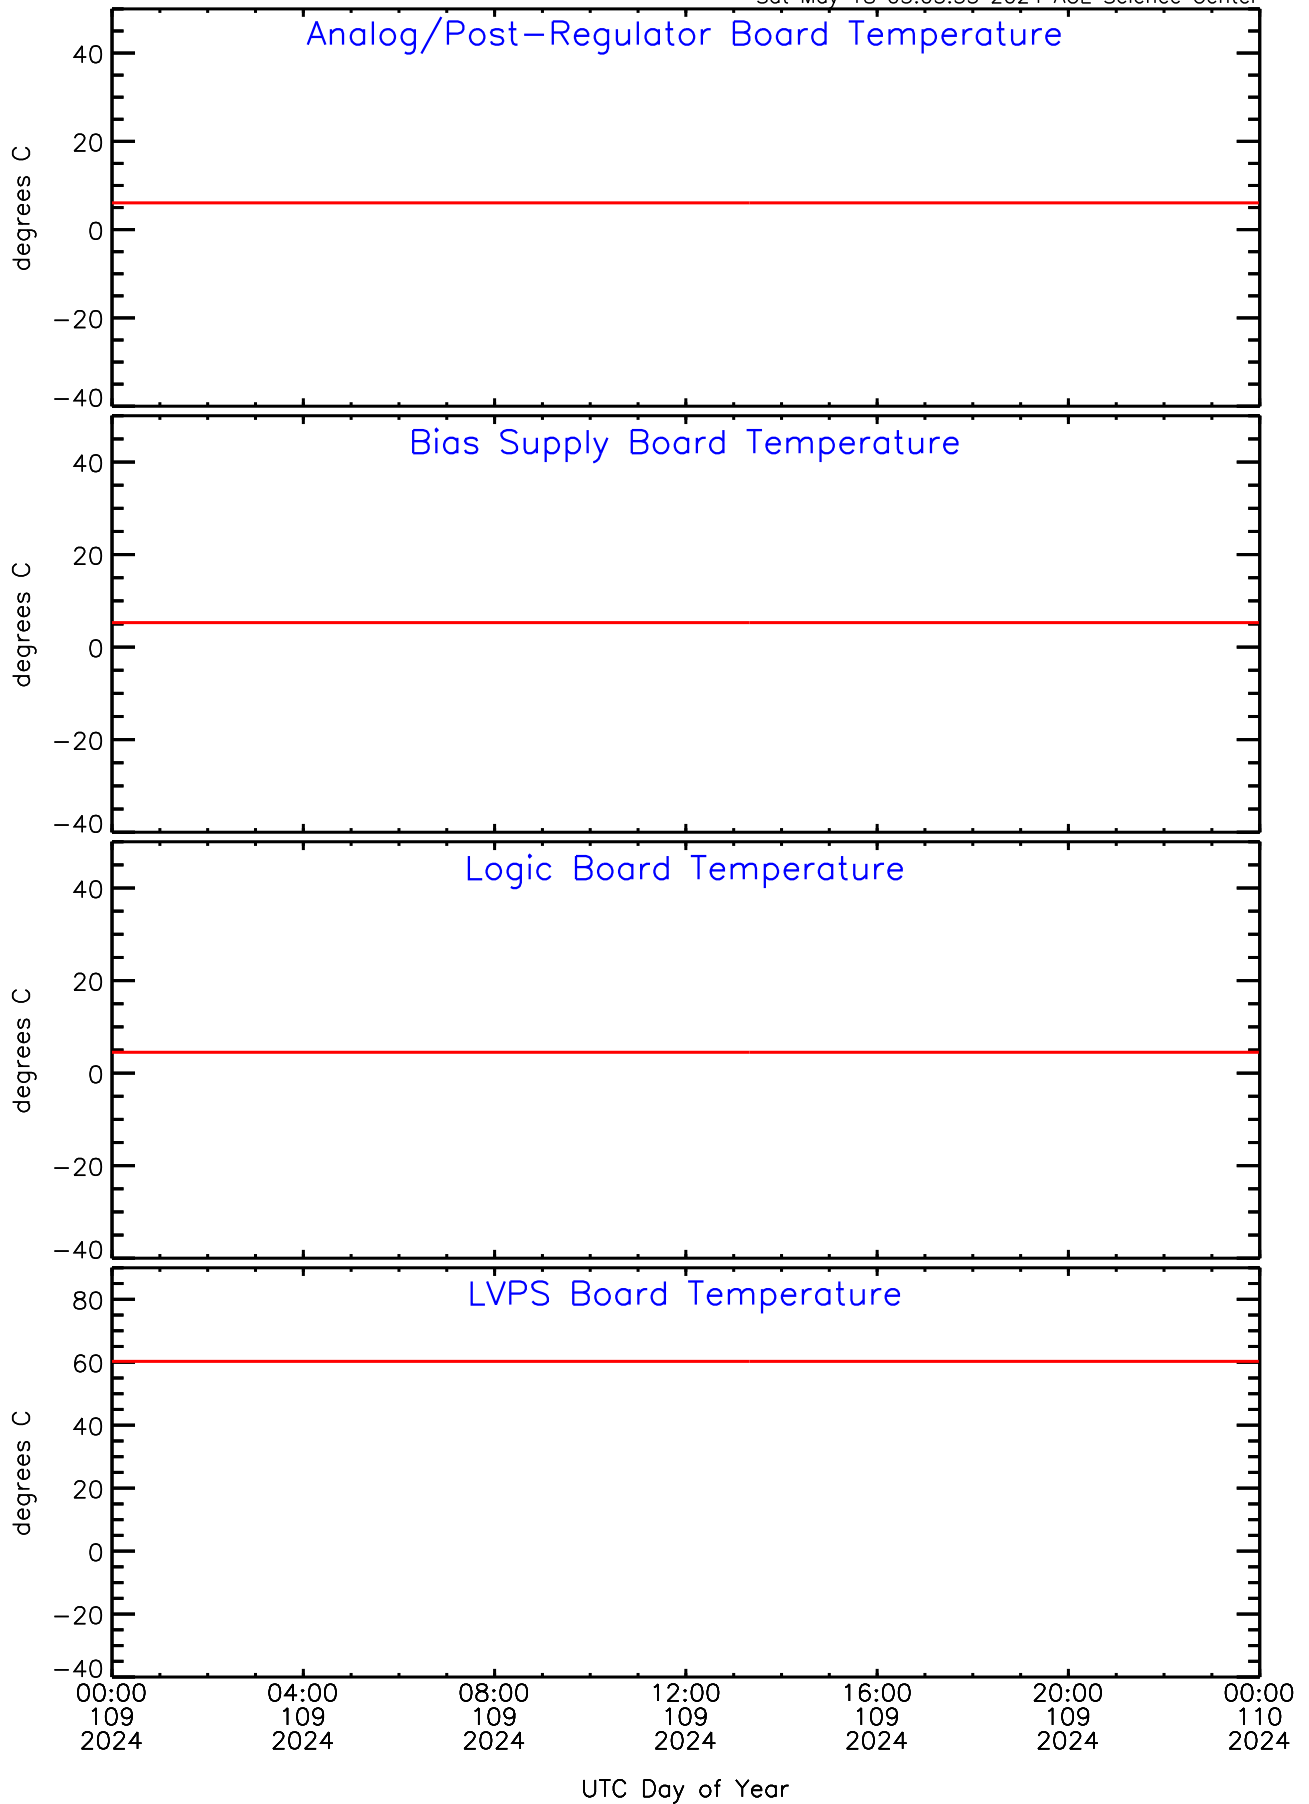

SEP-Central ahead Housekeeping Data for 2024-109

Sat May 18 03:05:35 2024 ACE Science Center

SEP-Central ahead Housekeeping Data for 2024-109

Sat May 18 03:05:35 2024 ACE Science Center

SEP-Central ahead Housekeeping Data for 2024-109

Sat May 18 03:05:35 2024 ACE Science Center

SEP-Central ahead Housekeeping Data for 2024-109

Sat May 18 03:05:35 2024 ACE Science Center

SEP-Central ahead Housekeeping Data for 2024-109

Sat May 18 03:05:35 2024 ACE Science Center