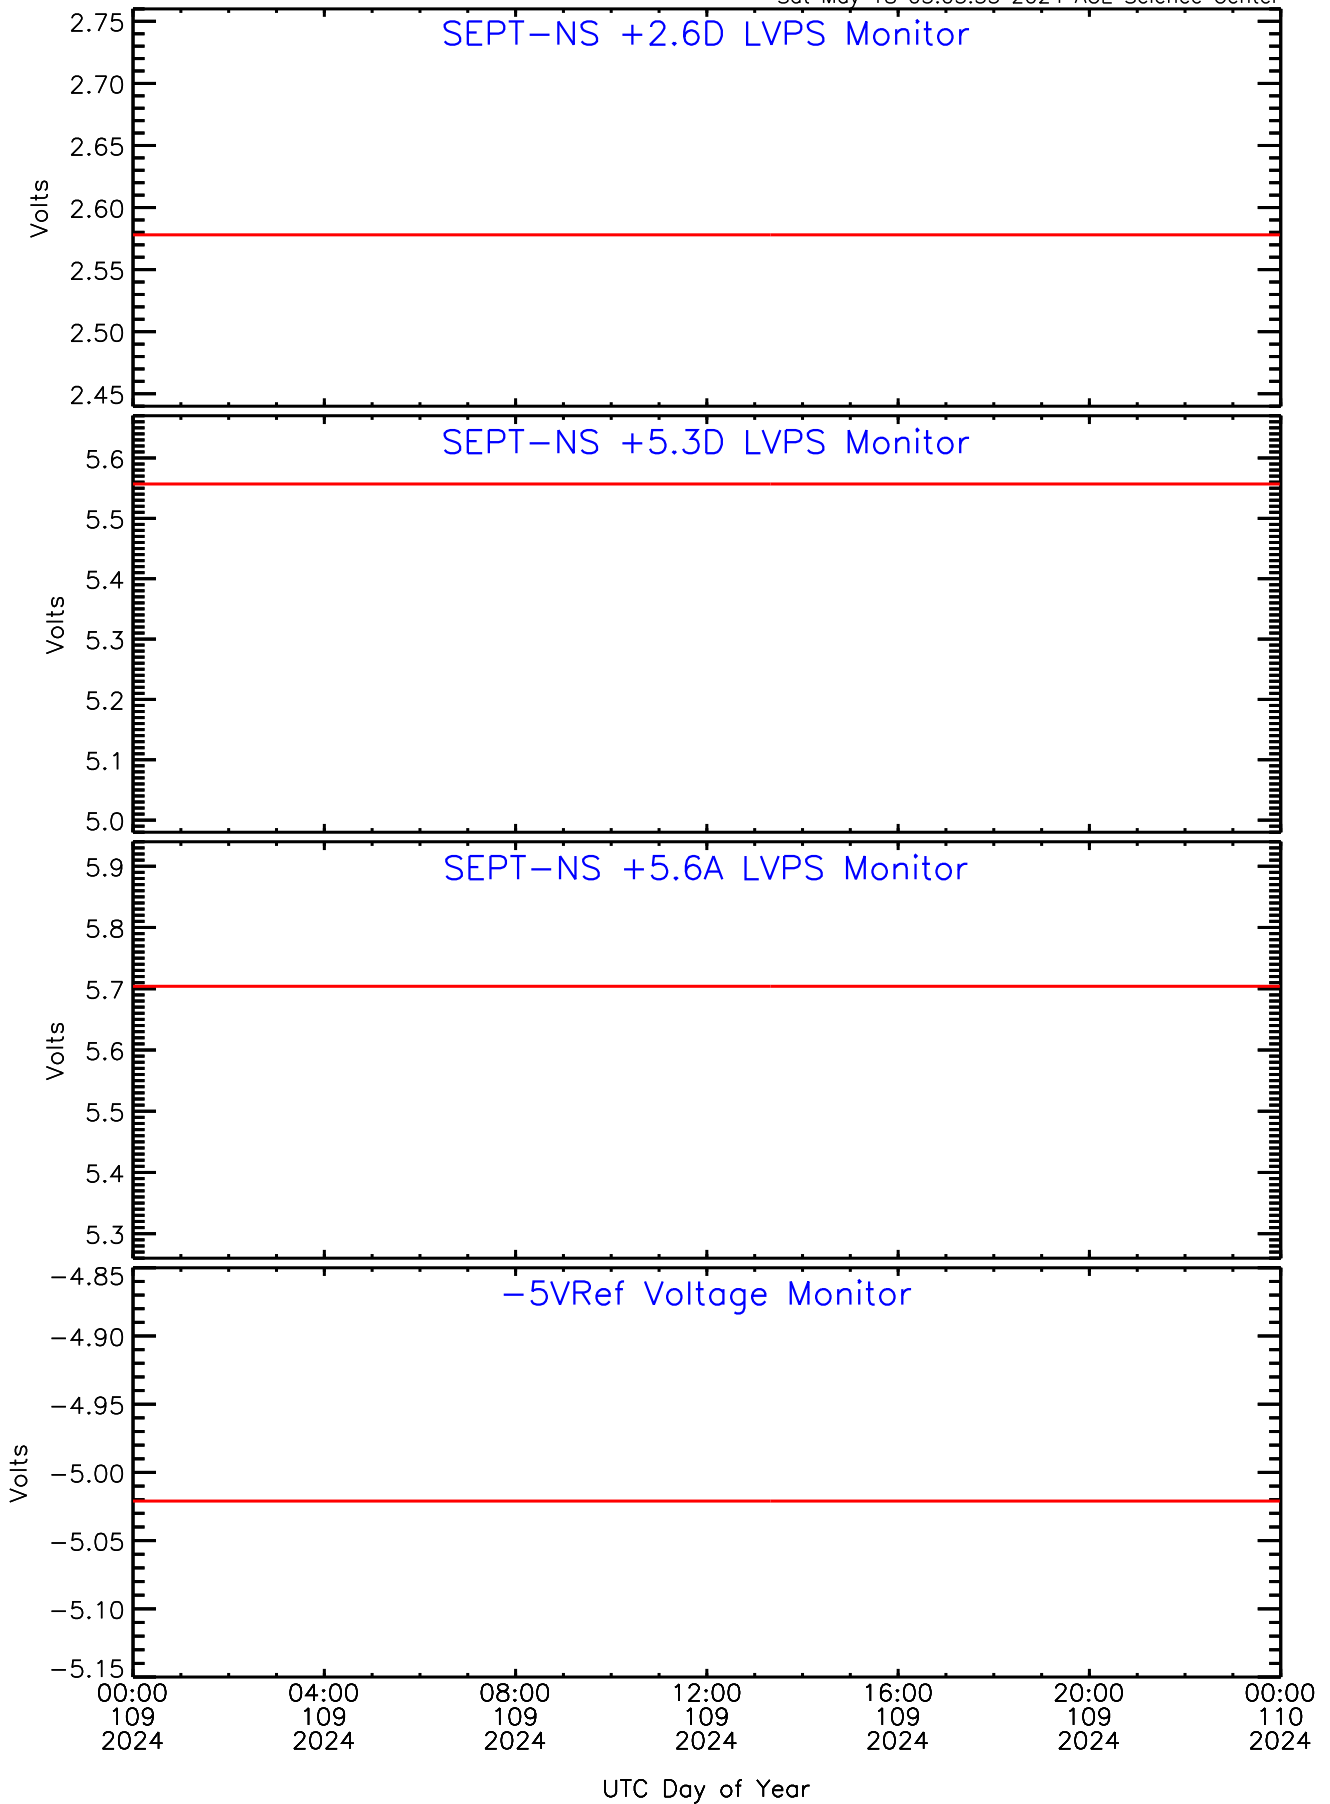

SEP-Central ahead Housekeeping Data for 2024-109

Sat May 18 03:05:35 2024 ACE Science Center

SEP-Central ahead Housekeeping Data for 2024-109

Sat May 18 03:05:35 2024 ACE Science Center

SEP-Central ahead Housekeeping Data for 2024-109

Sat May 18 03:05:35 2024 ACE Science Center

SEP-Central ahead Housekeeping Data for 2024-109

Sat May 18 03:05:35 2024 ACE Science Center

SEP-Central ahead Housekeeping Data for 2024-109

Sat May 18 03:05:35 2024 ACE Science Center