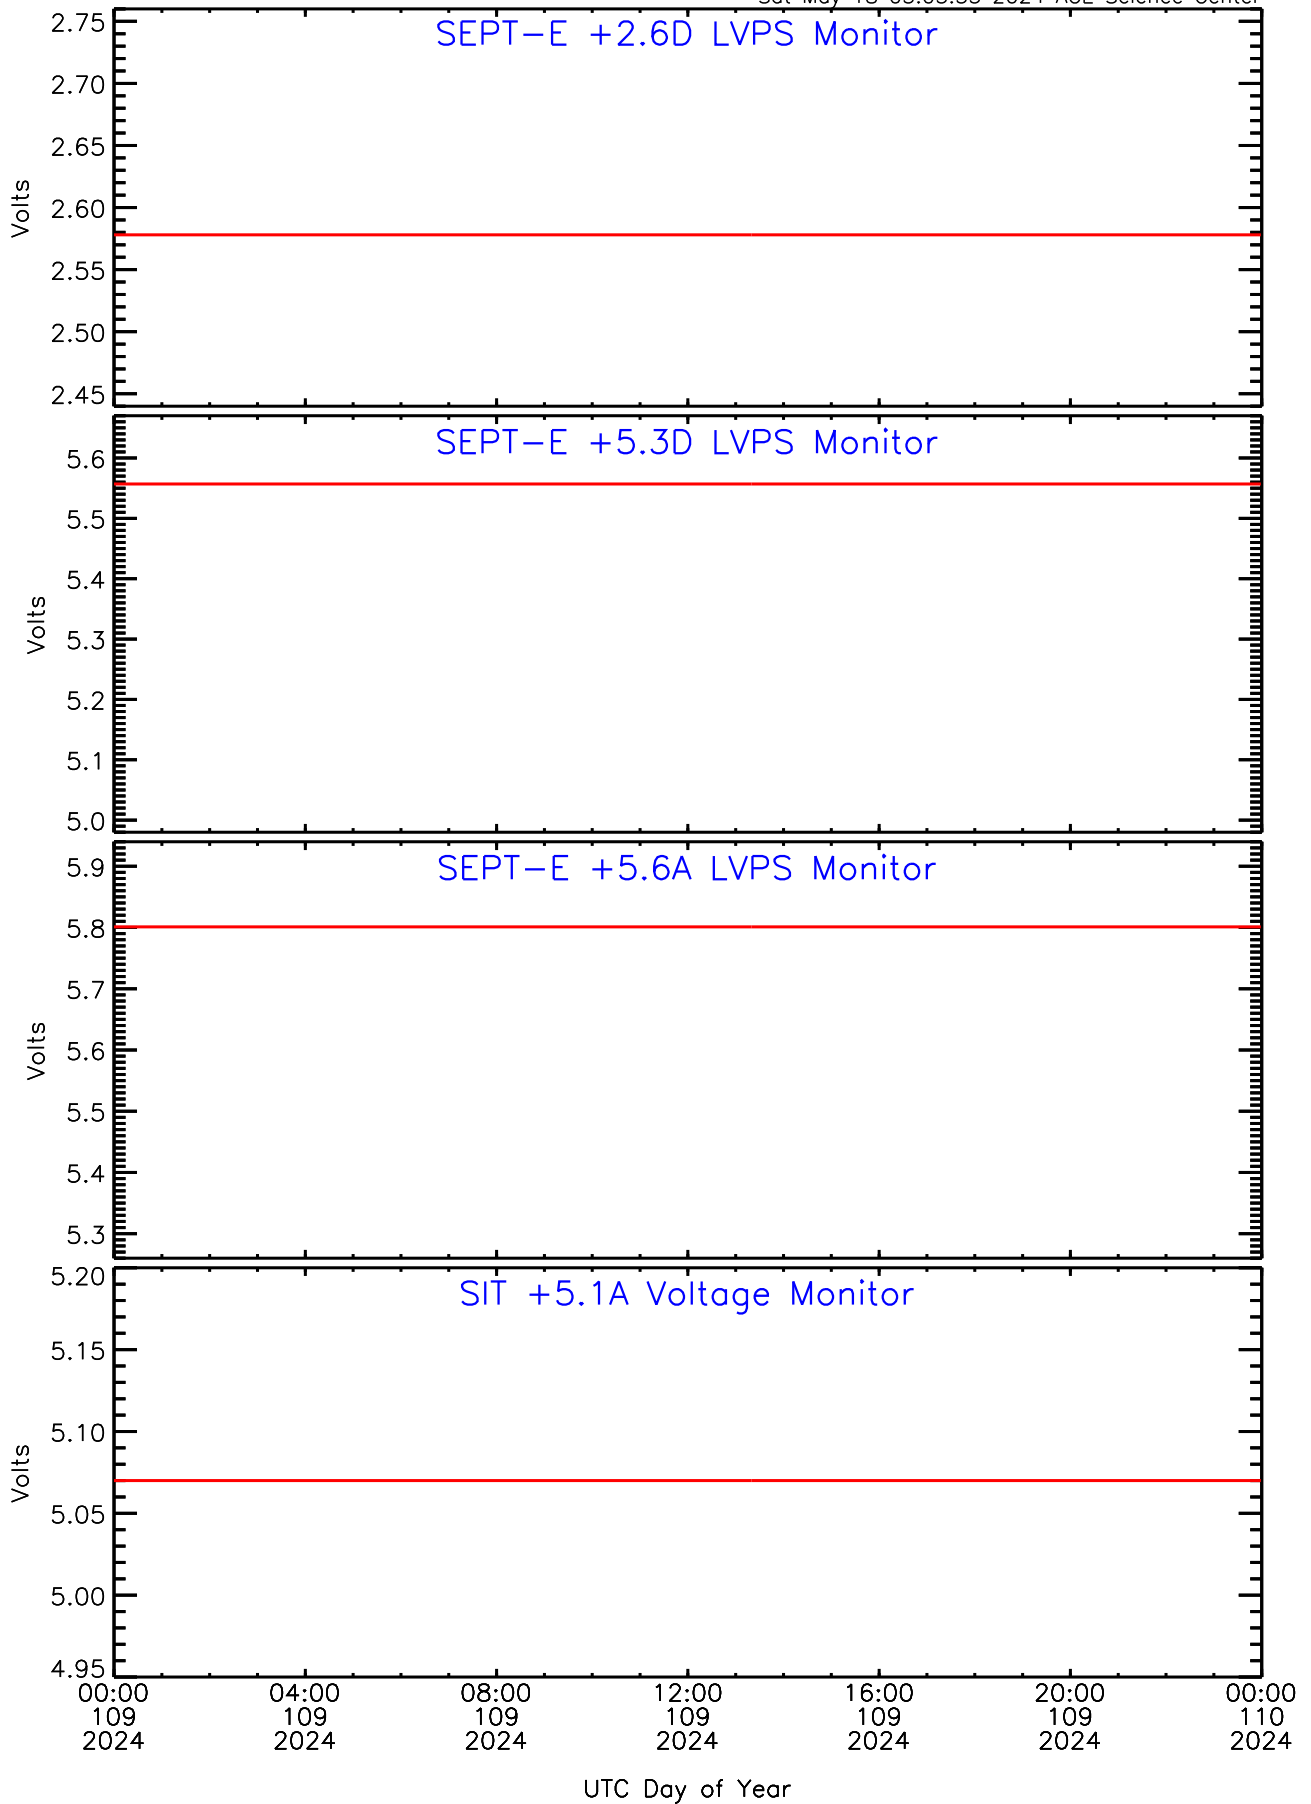

Sat May 18 03:05:35 2024 ACE Science Center

SEP-Central ahead Housekeeping Data for 2024-109

Sat May 18 03:05:35 2024 ACE Science Center

SEP-Central ahead Housekeeping Data for 2024-109

Sat May 18 03:05:35 2024 ACE Science Center