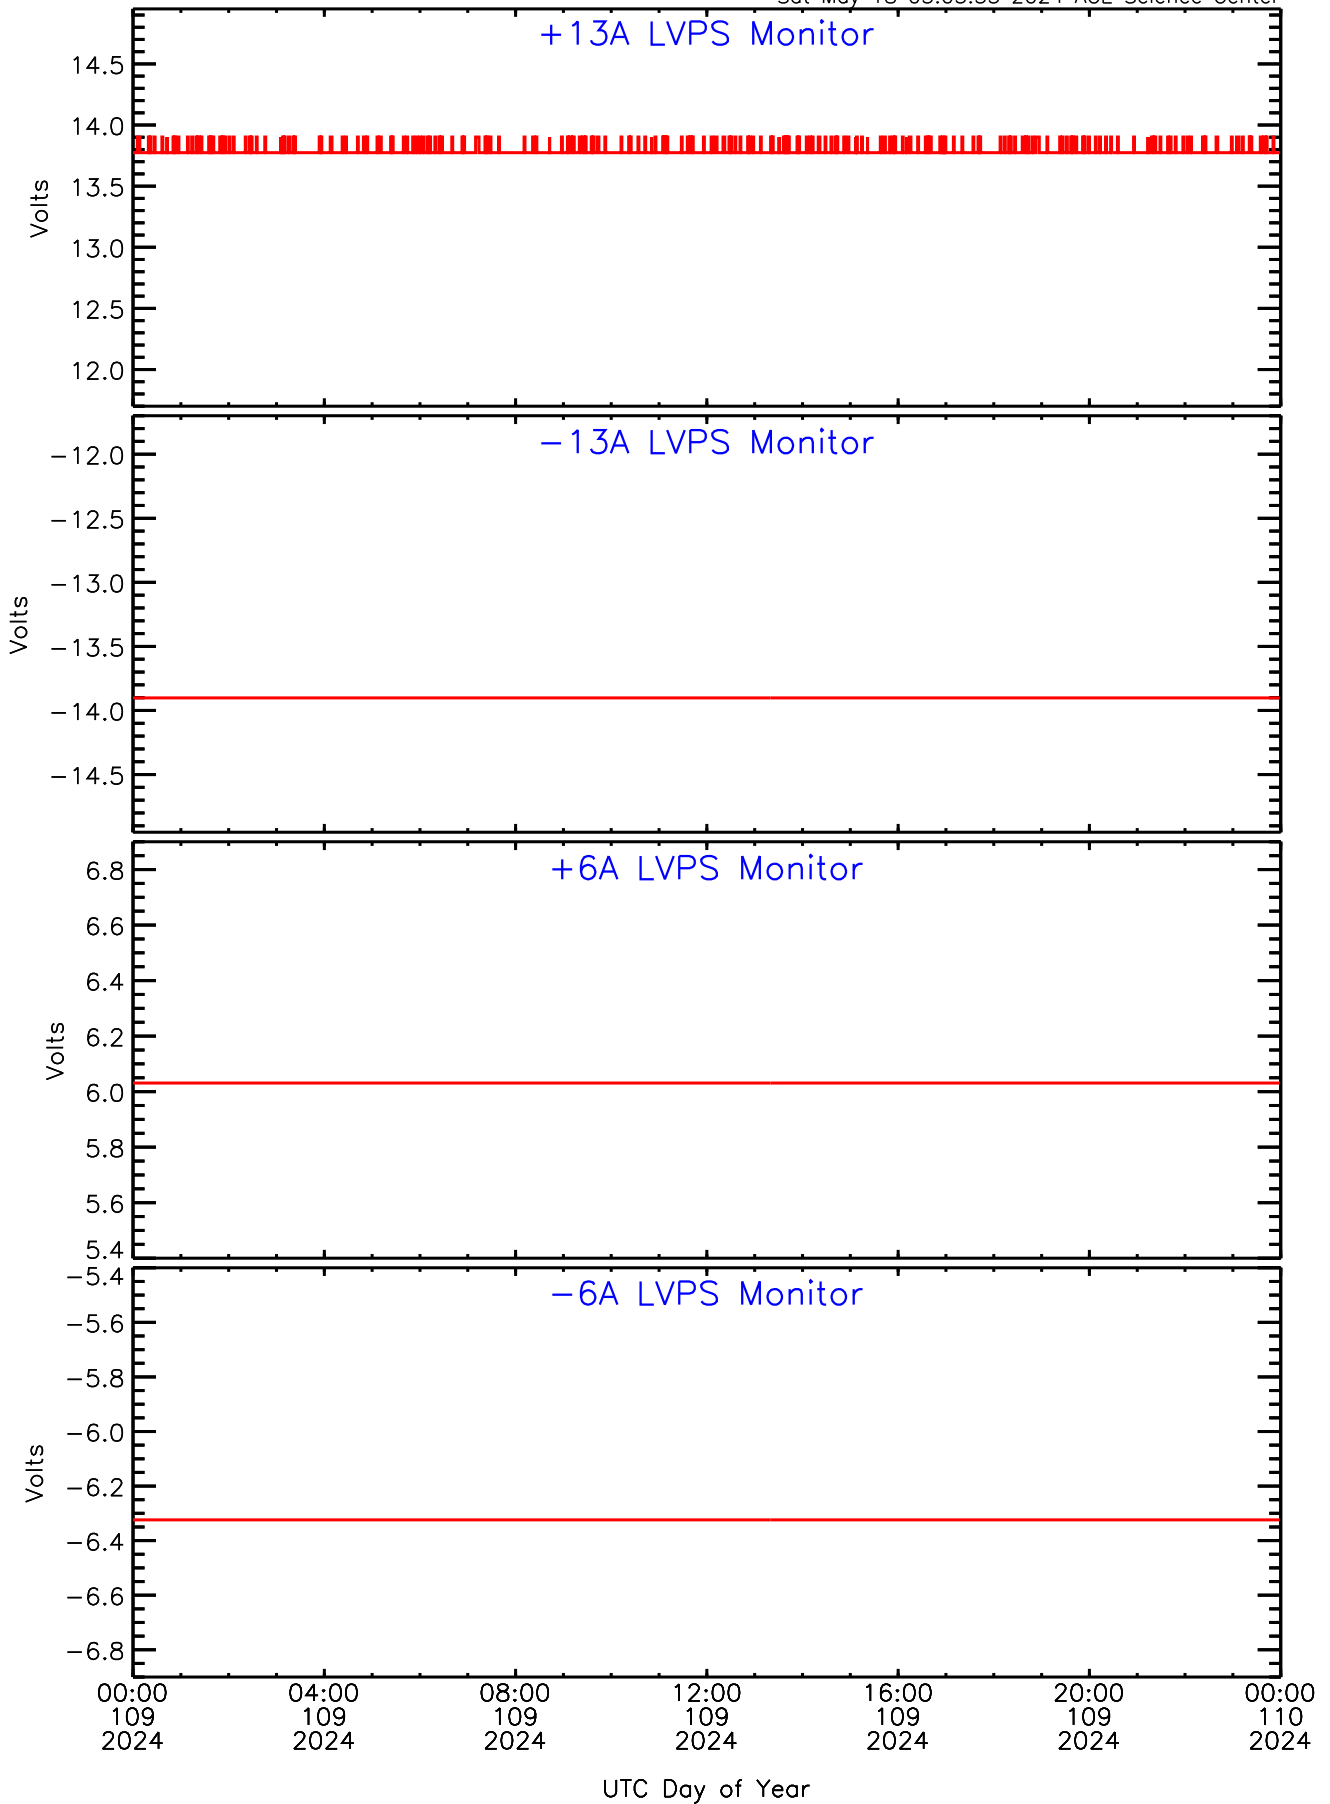

SEP-Central ahead Housekeeping Data for 2024-109

Sat May 18 03:05:35 2024 ACE Science Center

SEP-Central ahead Housekeeping Data for 2024-109

Sat May 18 03:05:35 2024 ACE Science Center

SEP-Central ahead Housekeeping Data for 2024-109

Sat May 18 03:05:35 2024 ACE Science Center

SEP-Central ahead Housekeeping Data for 2024-109

Sat May 18 03:05:35 2024 ACE Science Center

SEP-Central ahead Housekeeping Data for 2024-109

Sat May 18 03:05:35 2024 ACE Science Center

SEP-Central ahead Housekeeping Data for 2024-109

Sat May 18 03:05:35 2024 ACE Science Center