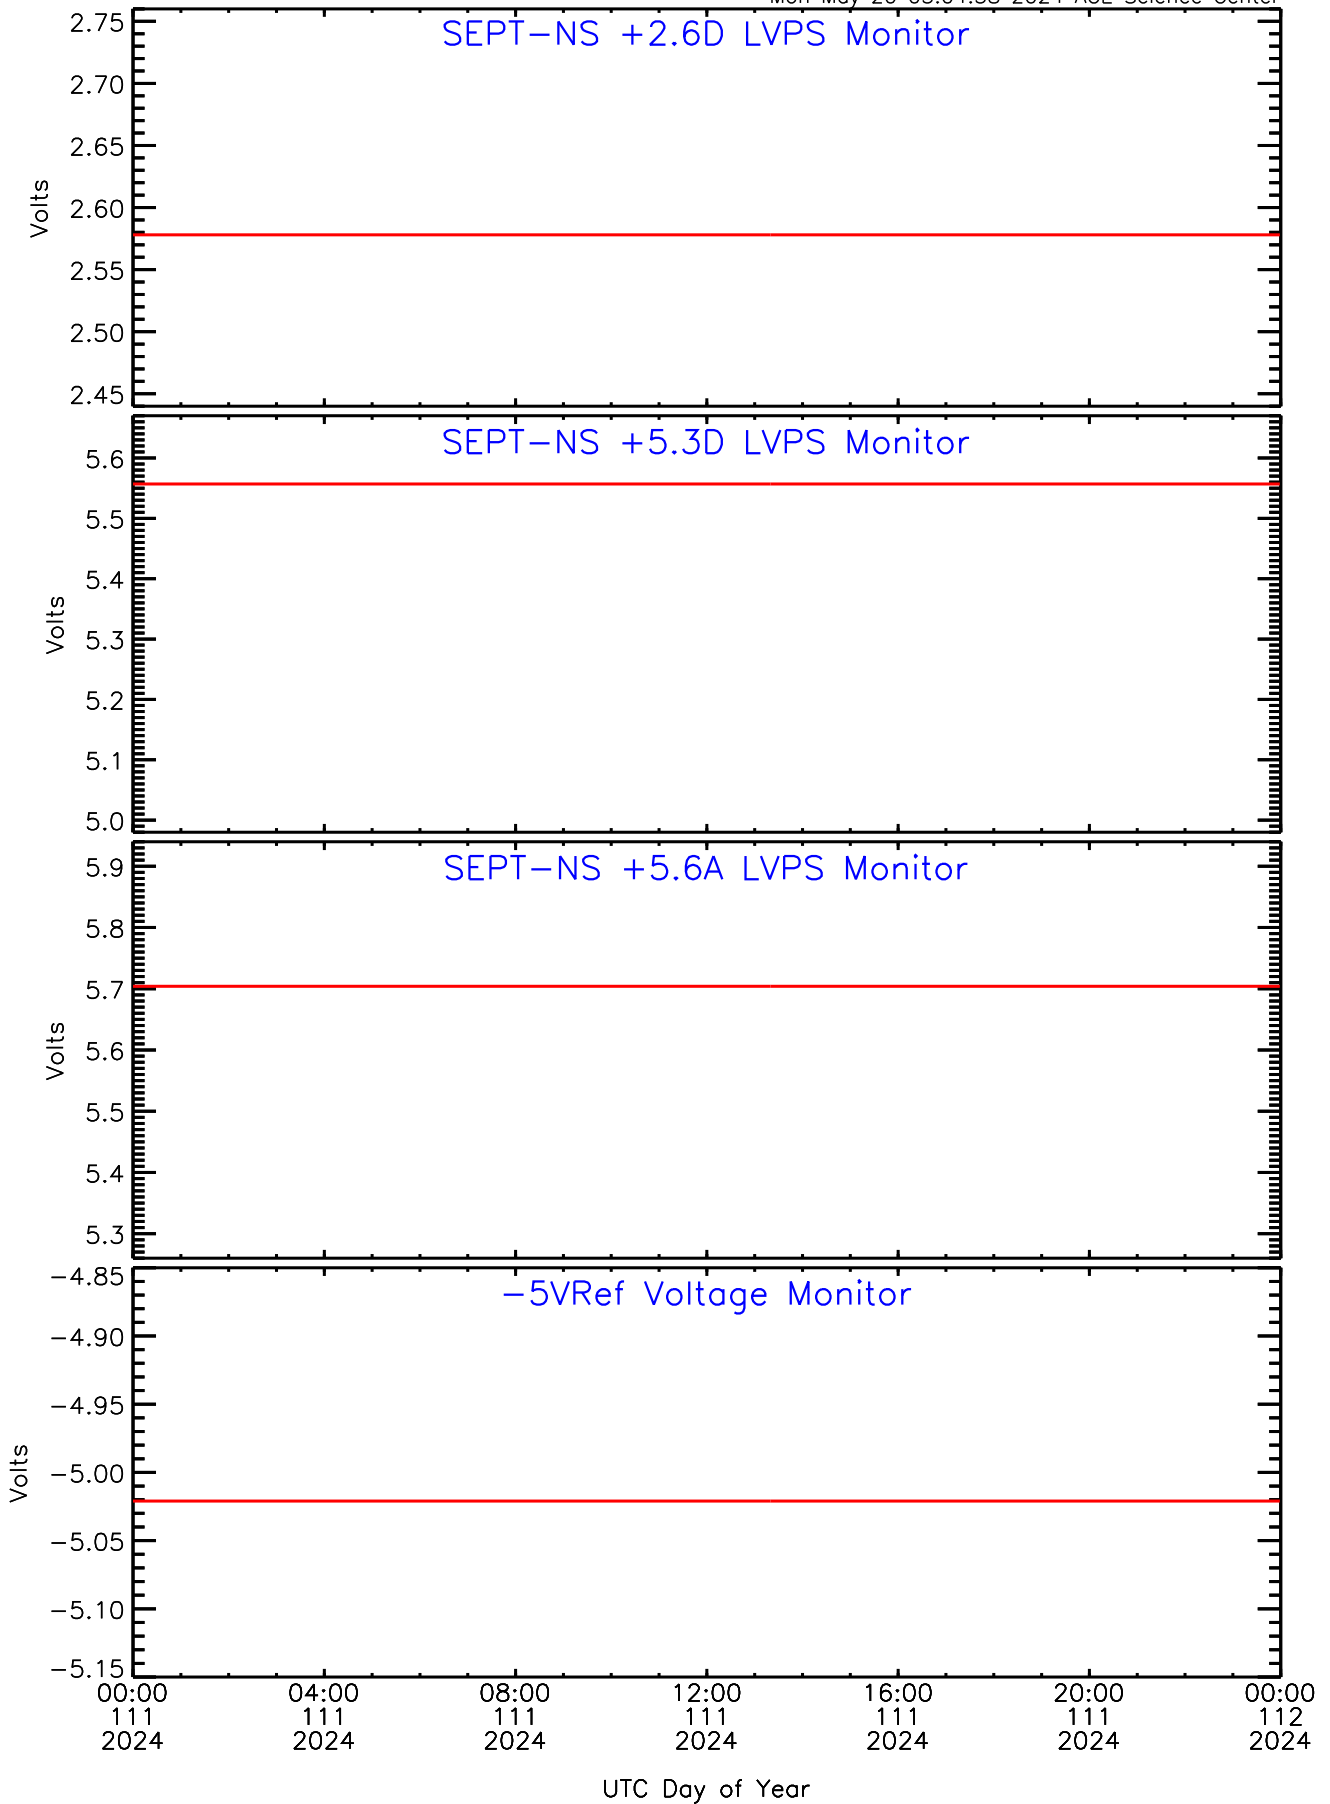

SEP-Central ahead Housekeeping Data for 2024-111

Mon May 20 03:04:58 2024 ACE Science Center