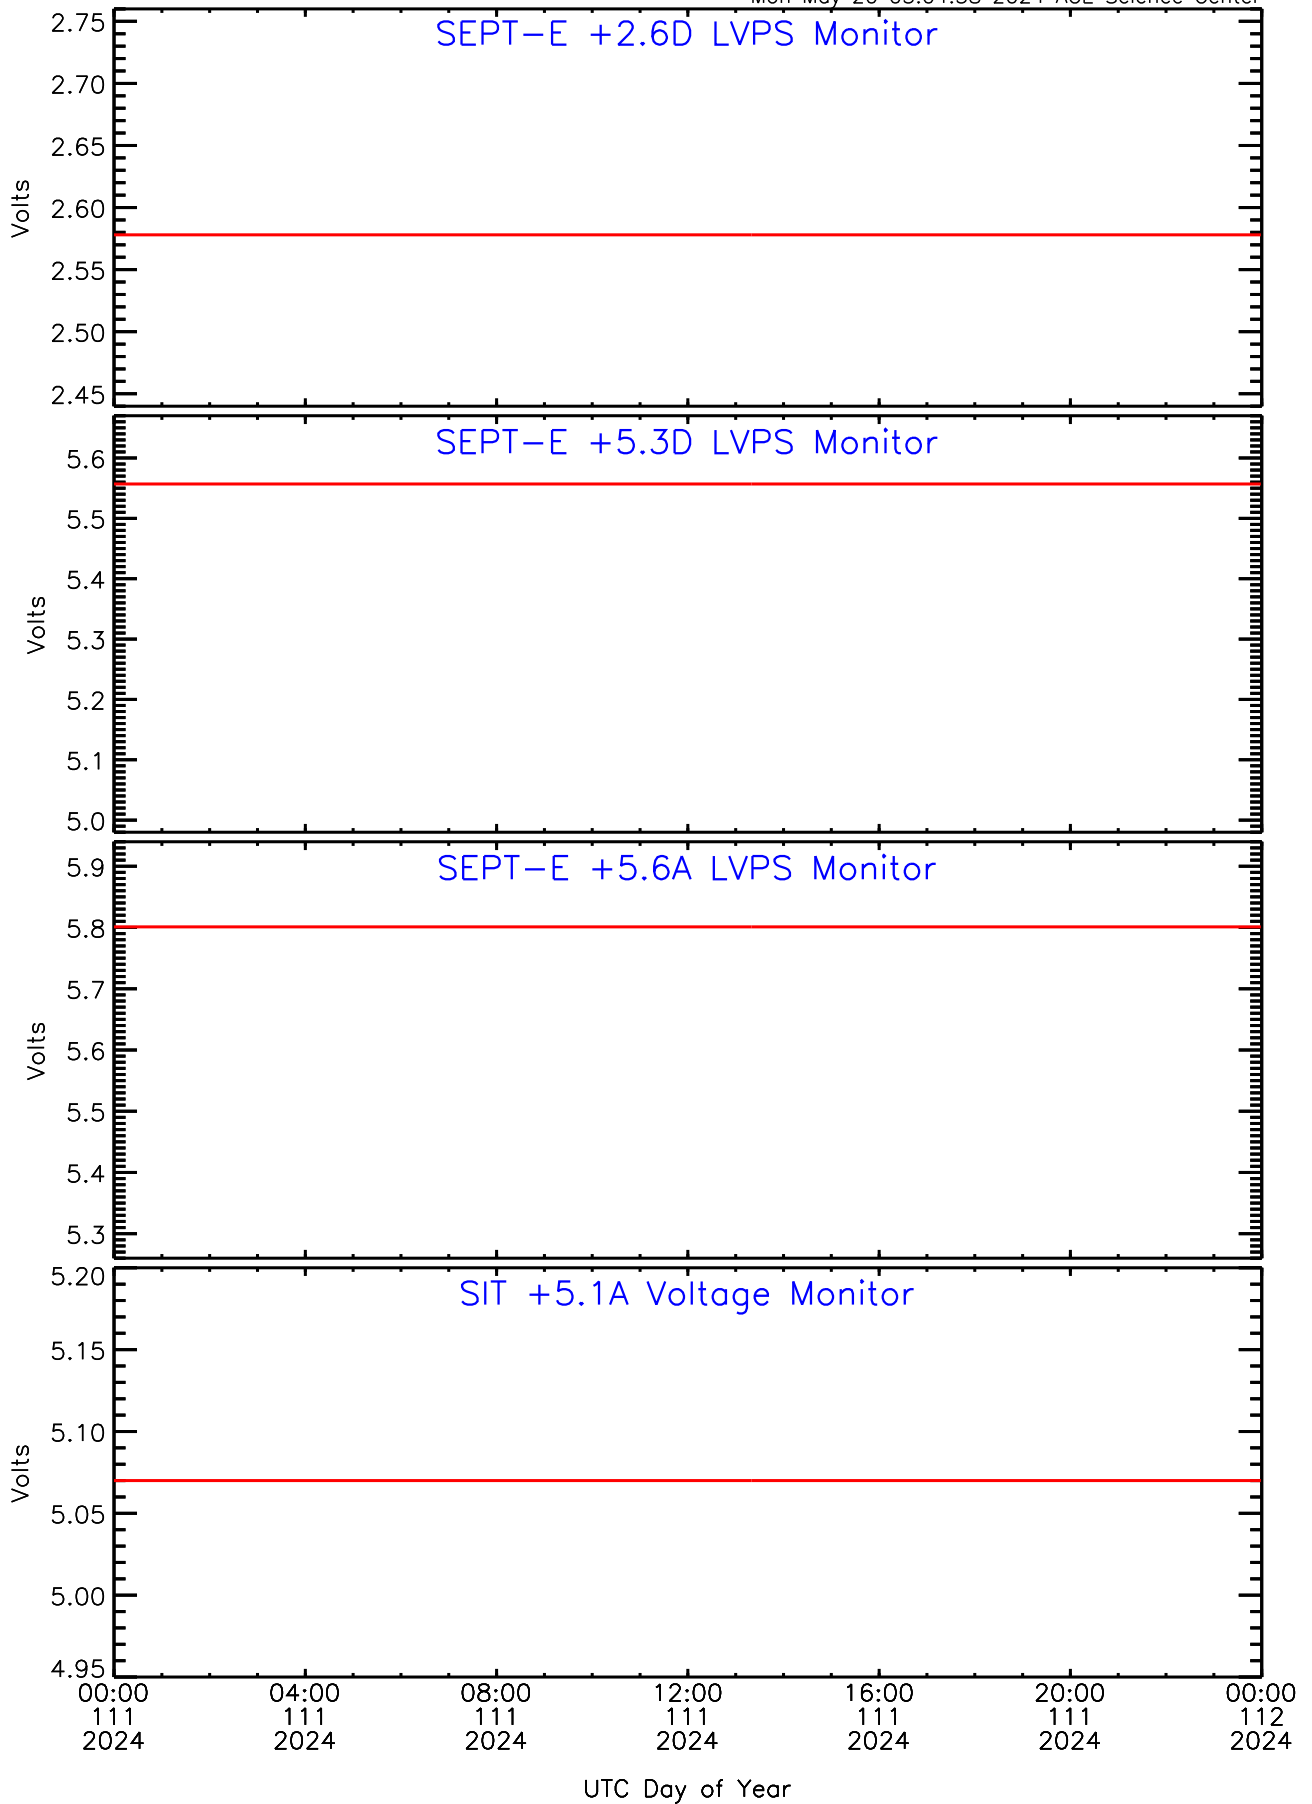

SEP-Central ahead Housekeeping Data for 2024-111

Mon May 20 03:04:58 2024 ACE Science Center