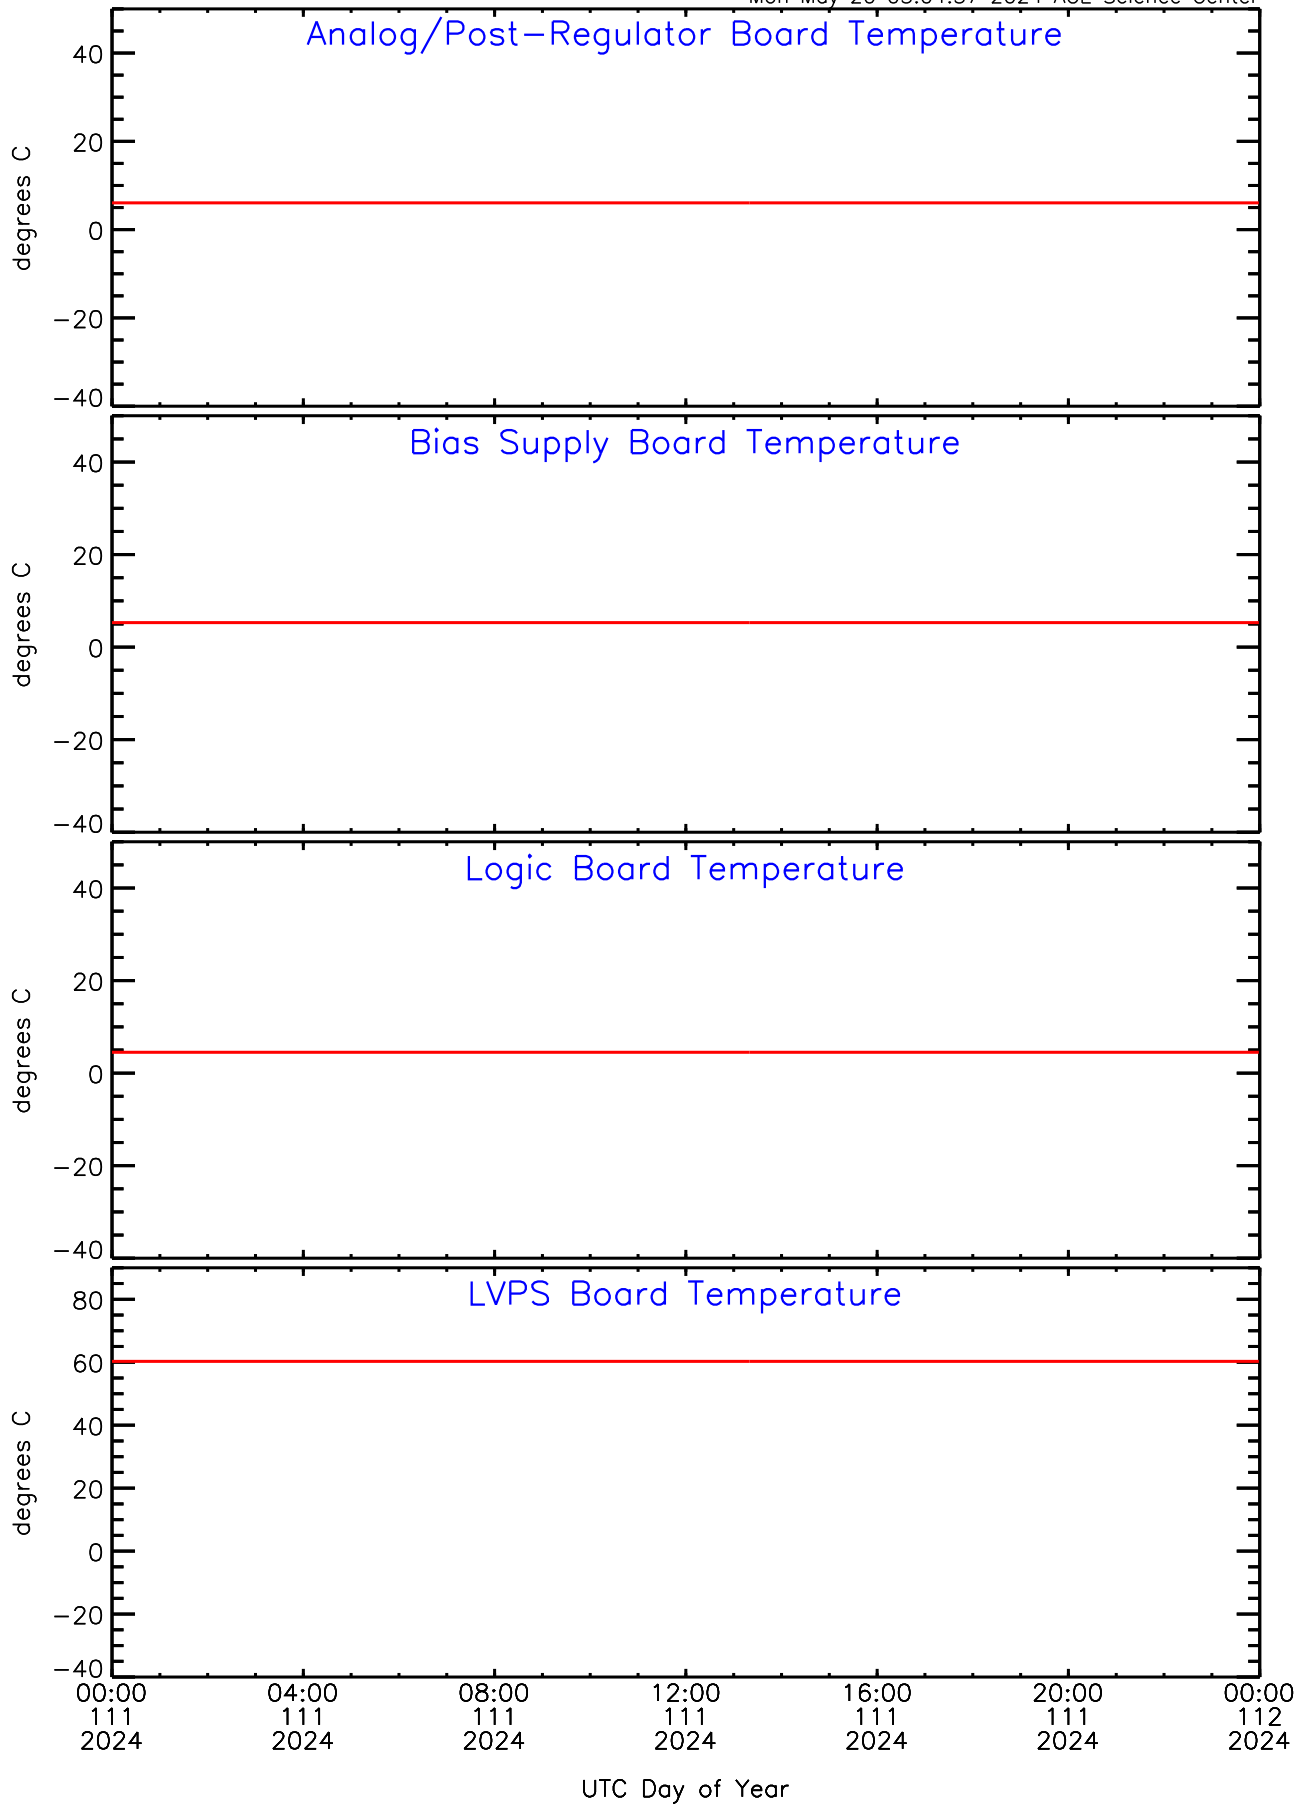

# SEP-Central ahead Housekeeping Data for 2024-111

Mon May 20 03:04:57 2024 ACE Science Center