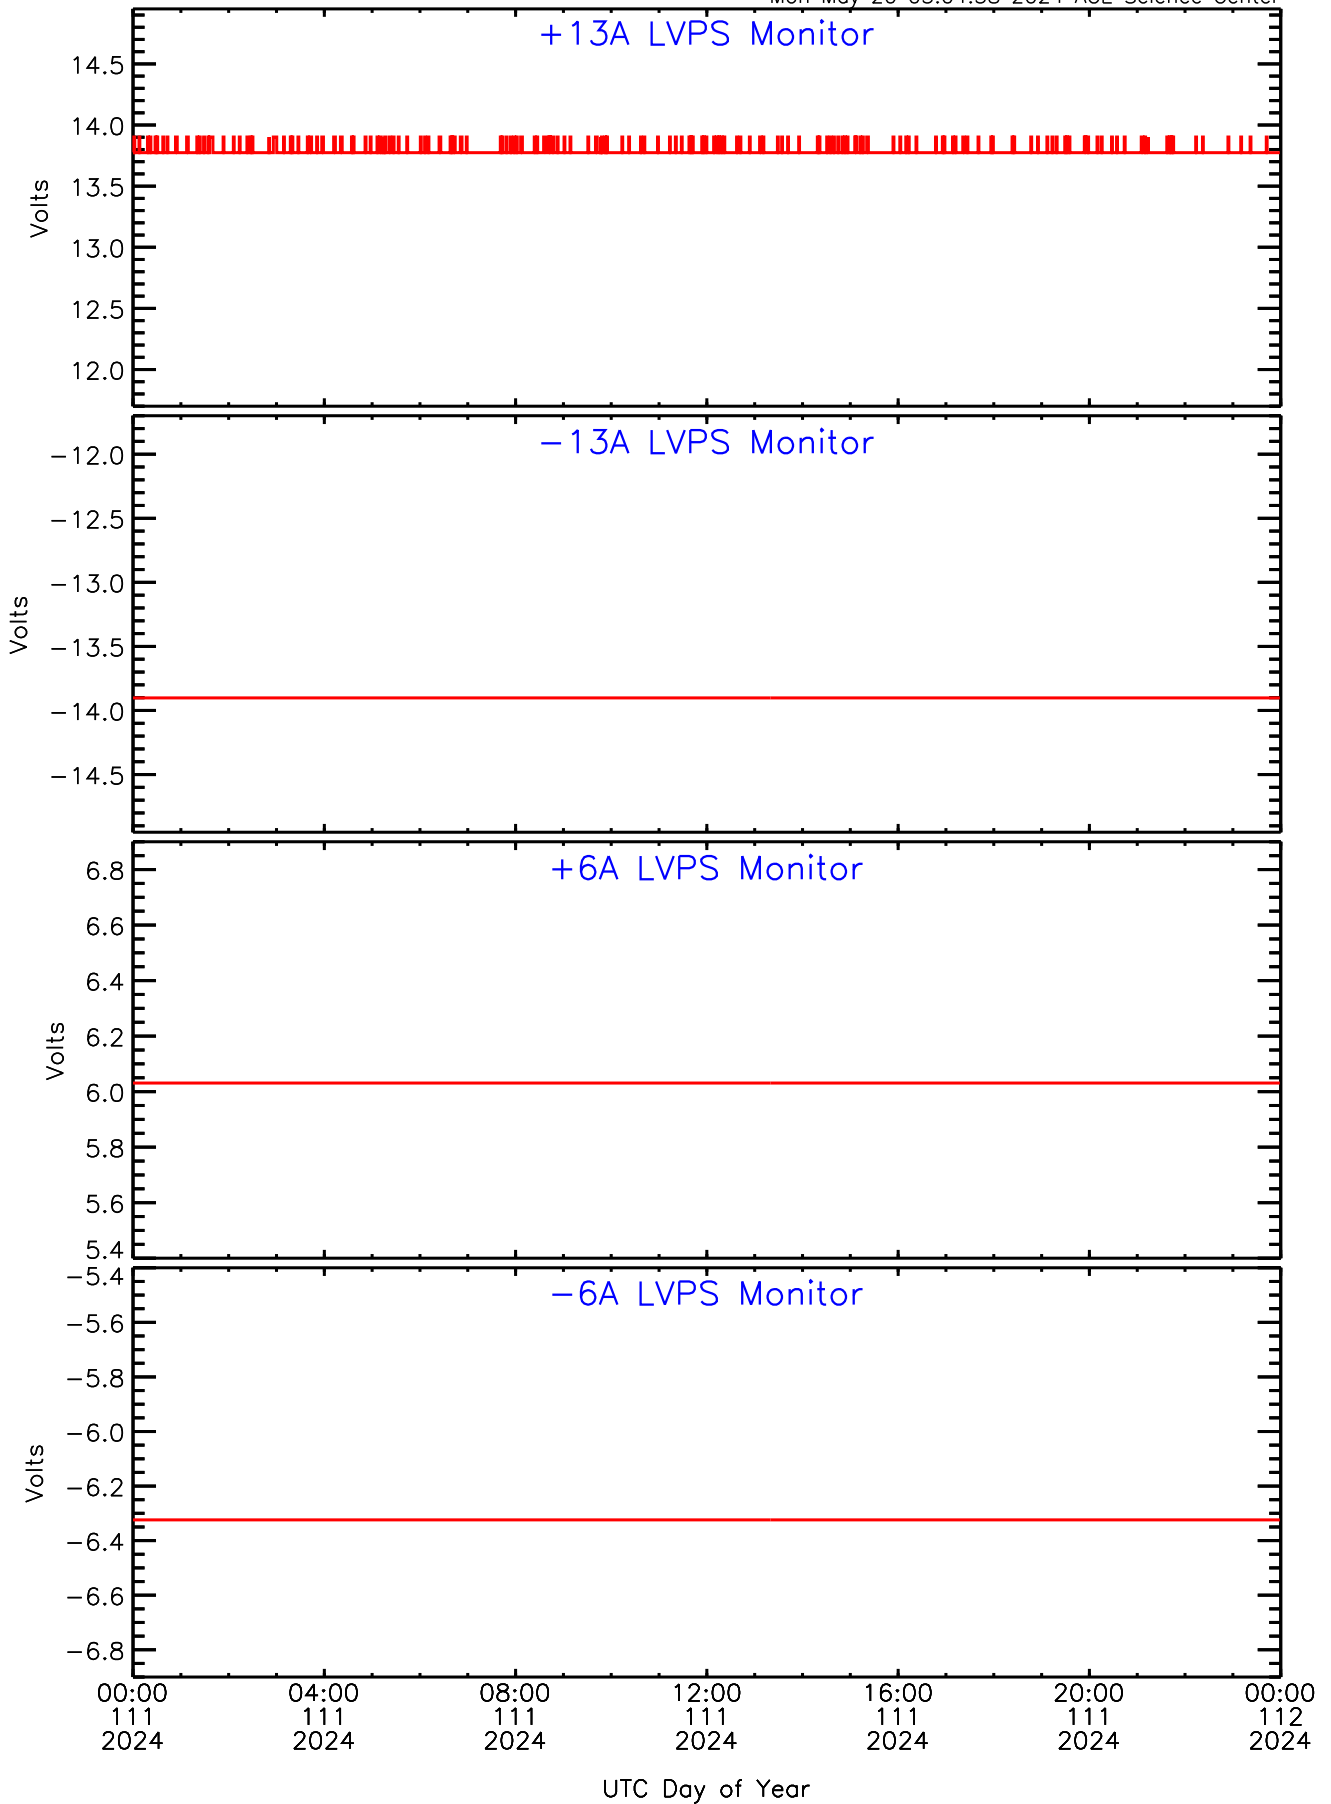

SEP-Central ahead Housekeeping Data for 2024-111

Mon May 20 03:04:58 2024 ACE Science Center