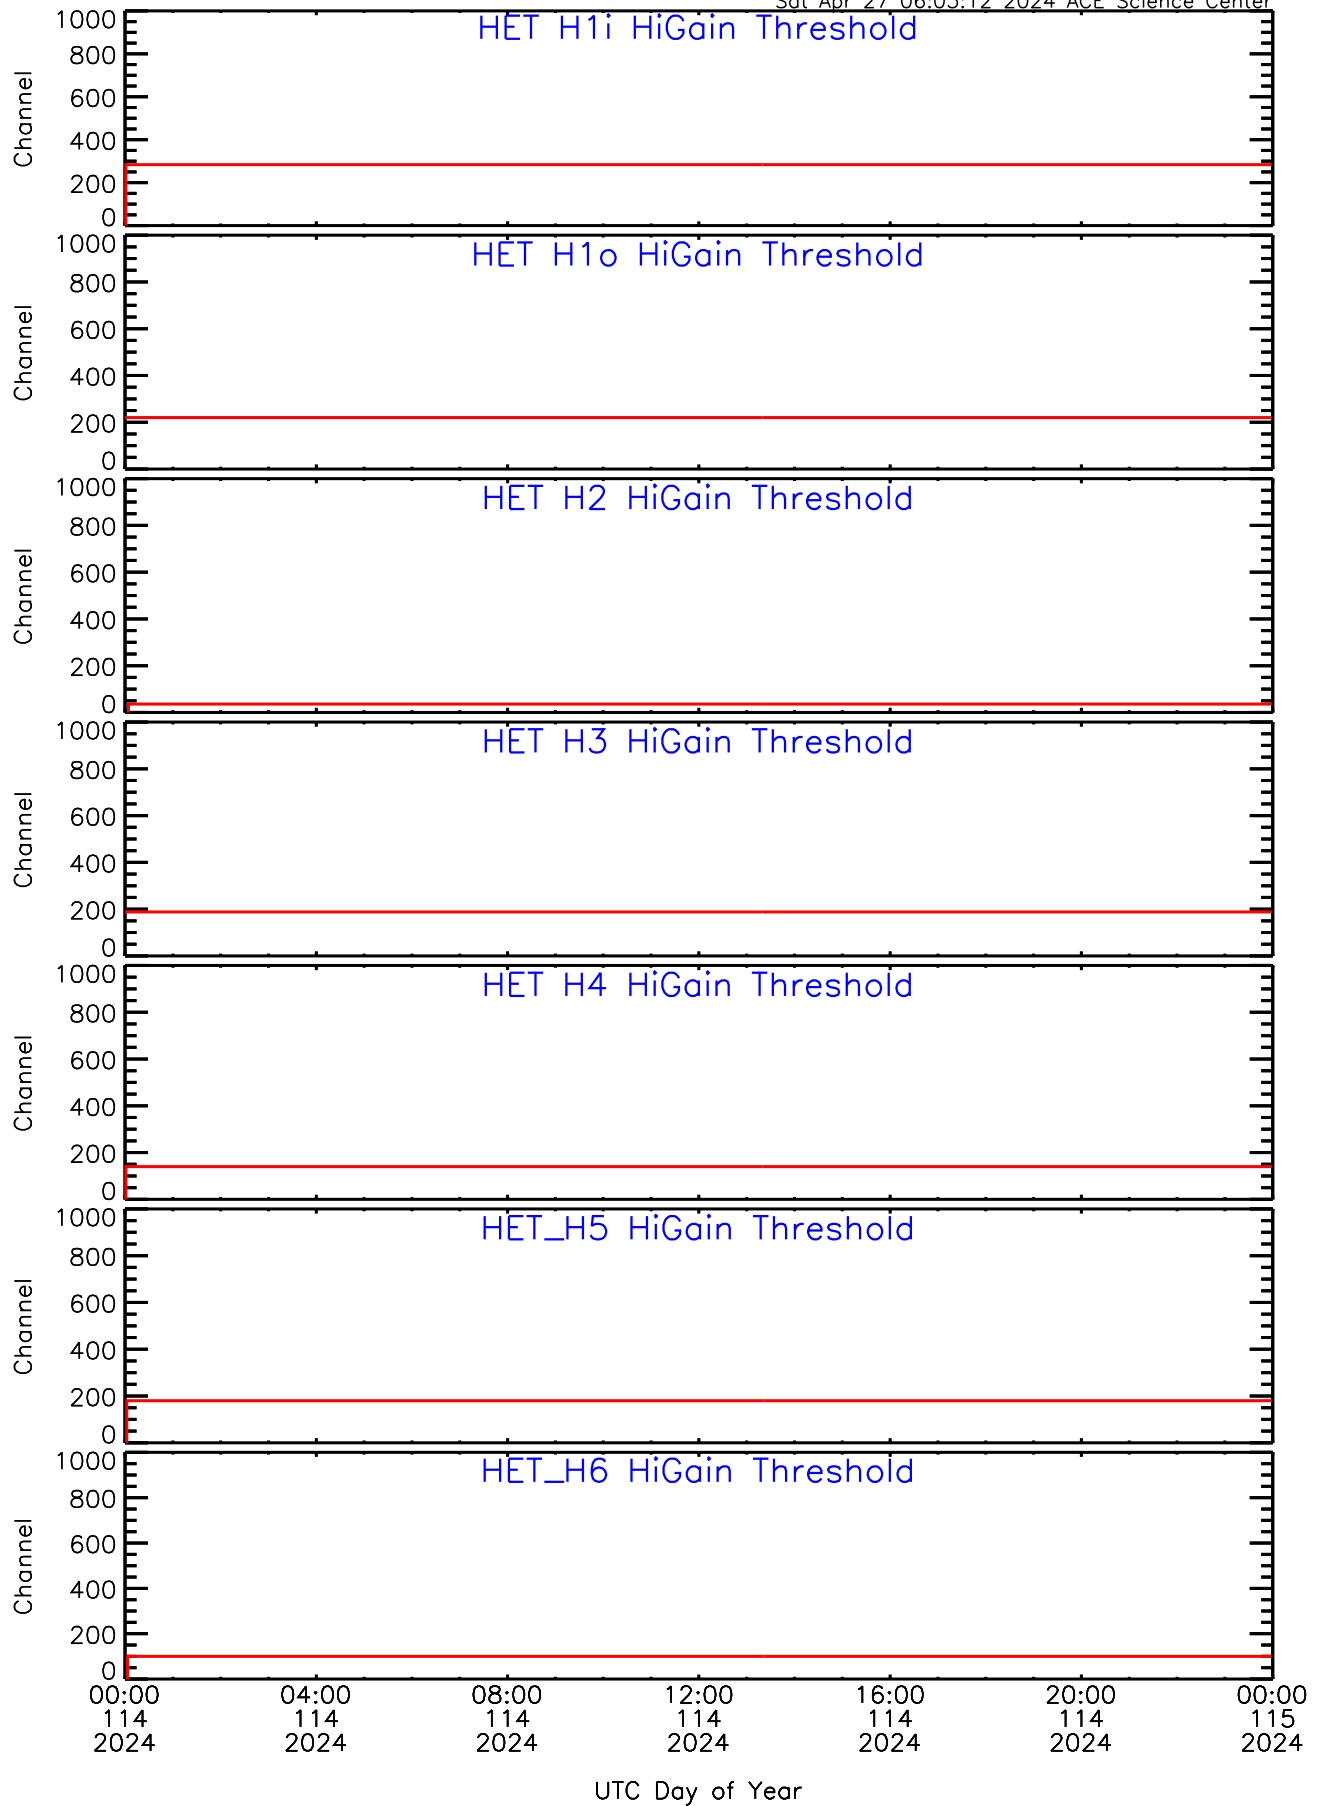

HET ahead Housekeeping Data for 2024-114

Sat Apr 27 06:03:12 2024 ACE Science Center

HET ahead Housekeeping Data for 2024-114

Sat Apr 27 06:03:12 2024 ACE Science Center

HET ahead Housekeeping Data for 2024-114

Sat Apr 27 06:03:12 2024 ACE Science Center

HET ahead Housekeeping Data for 2024-114

Sat Apr 27 06:03:12 2024 ACE Science Center