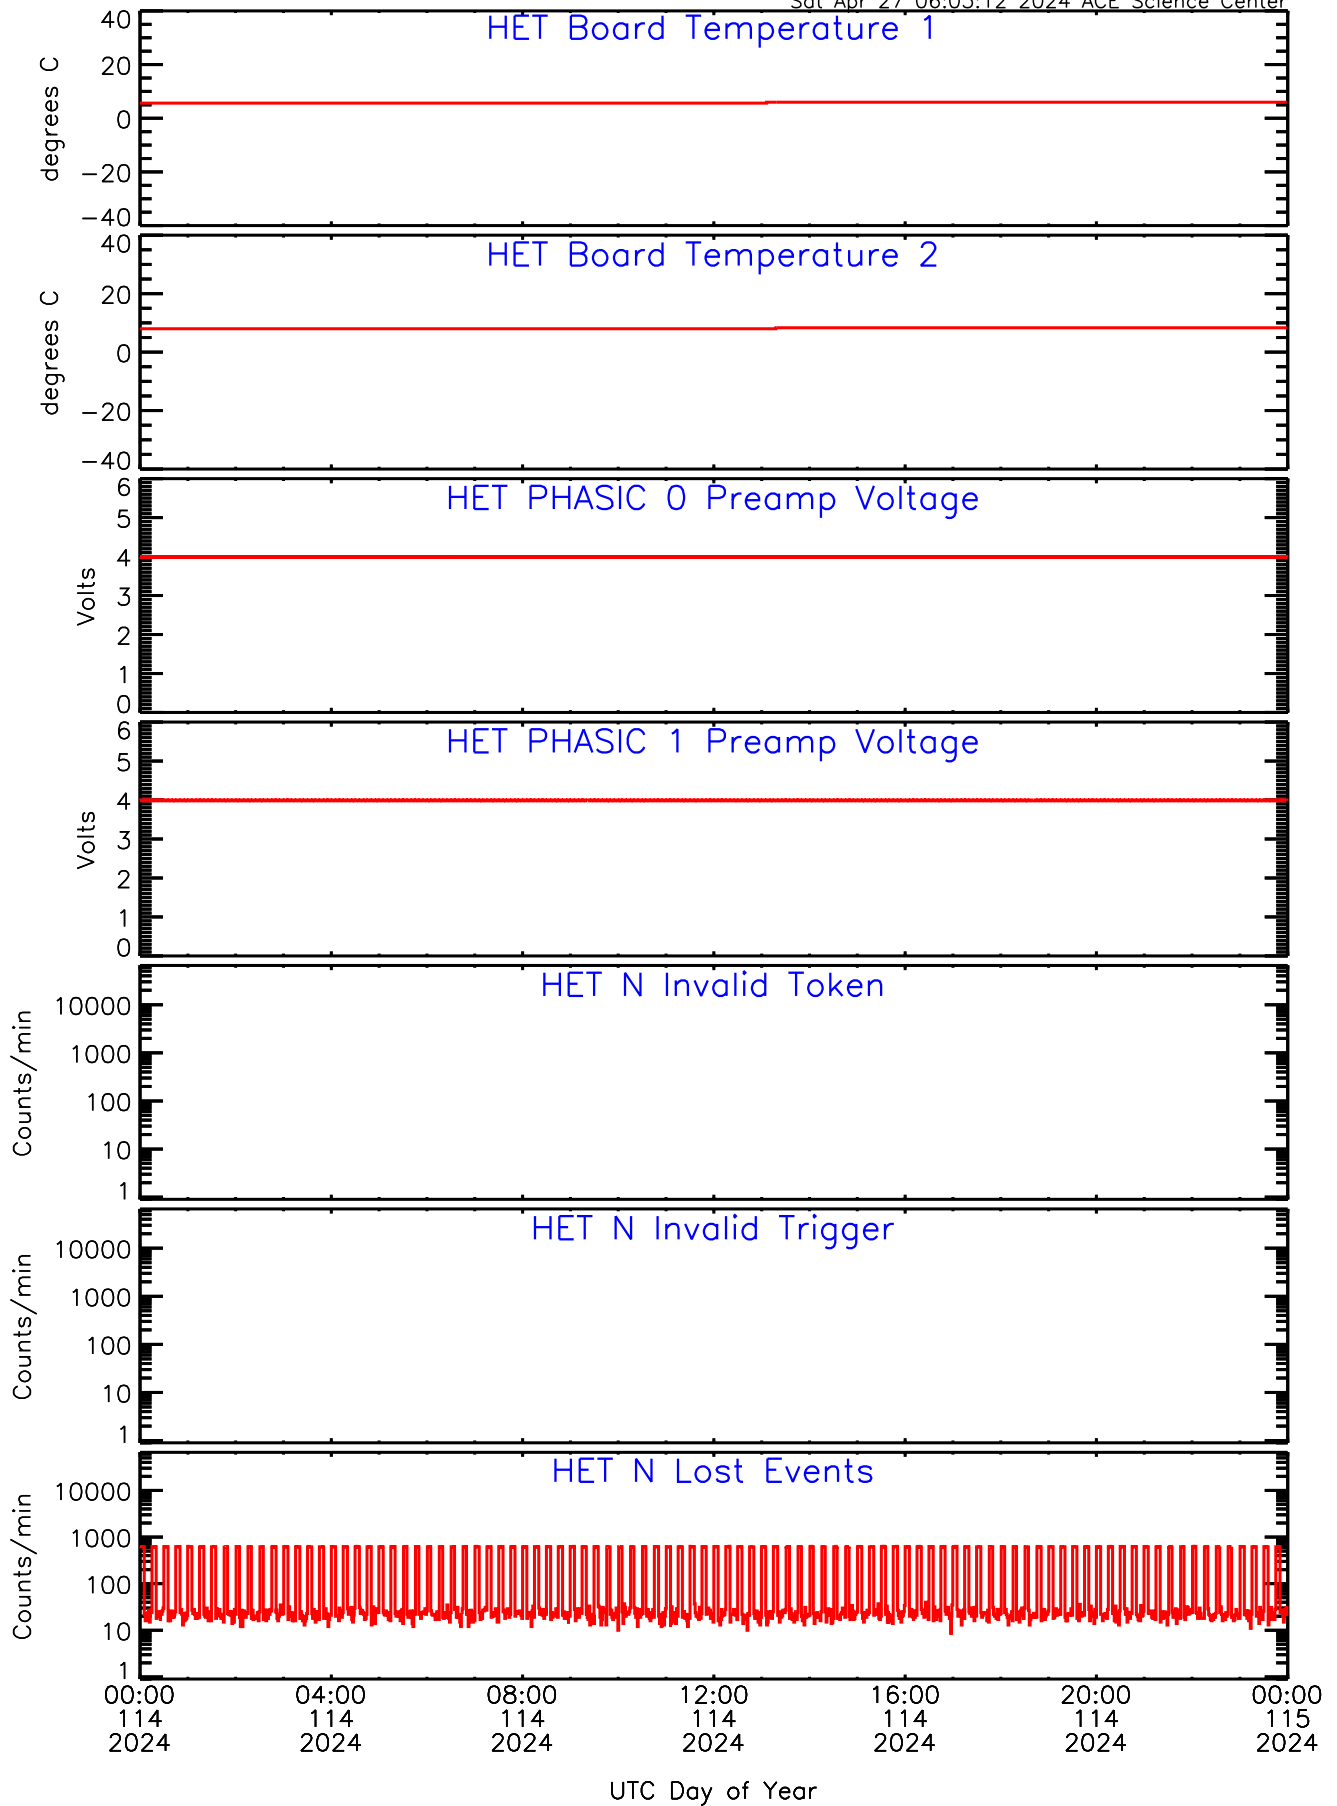

HET ahead Housekeeping Data for 2024-114

Sat Apr 27 06:03:12 2024 ACE Science Center

HET ahead Housekeeping Data for 2024-114

Sat Apr 27 06:03:12 2024 ACE Science Center

HET ahead Housekeeping Data for 2024-114

Sat Apr 27 06:03:12 2024 ACE Science Center

HET ahead Housekeeping Data for 2024-114

Sat Apr 27 06:03:12 2024 ACE Science Center