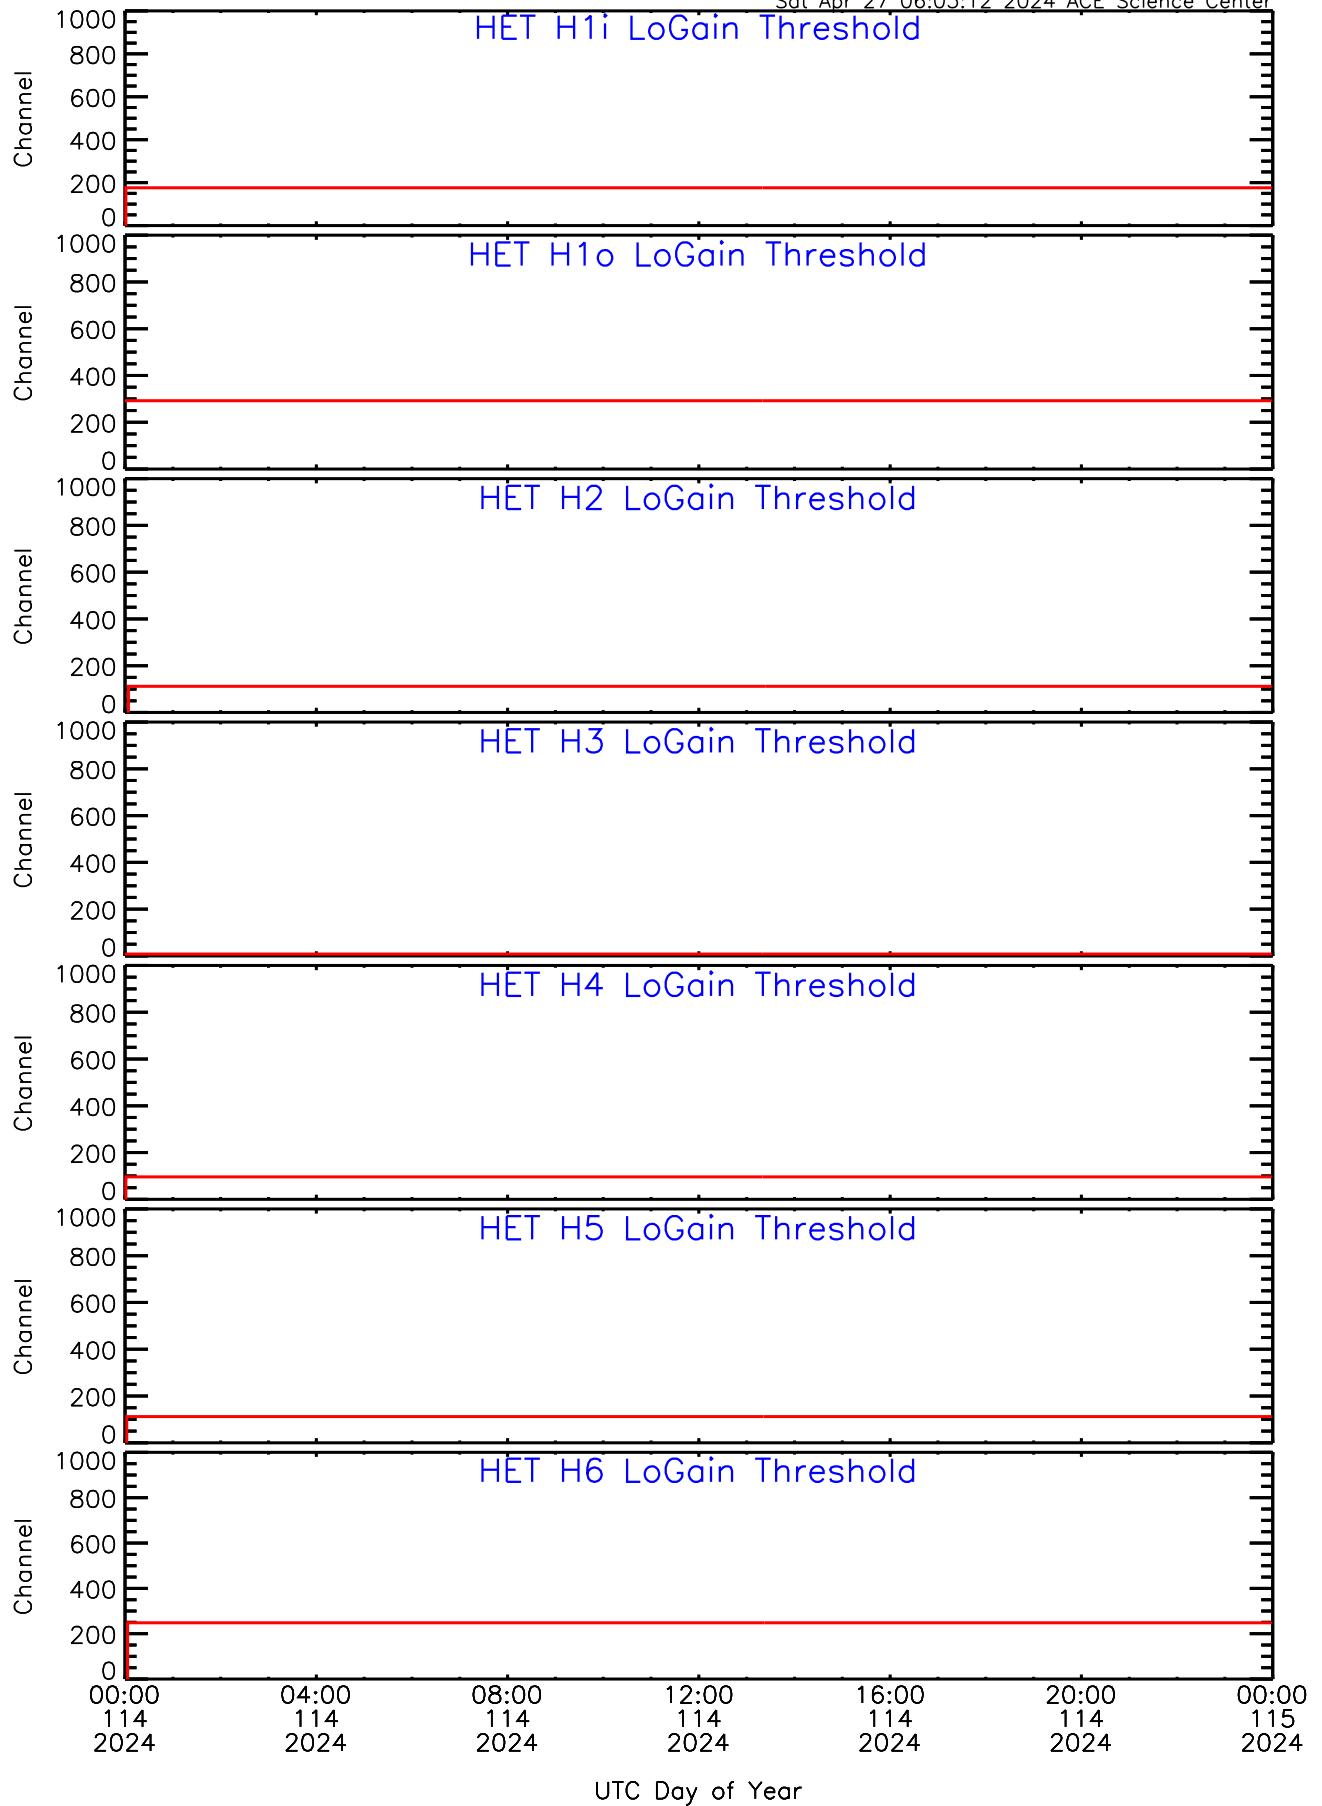

HET ahead Housekeeping Data for 2024-114

Sat Apr 27 06:03:12 2024 ACE Science Center

HET ahead Housekeeping Data for 2024-114

Sat Apr 27 06:03:12 2024 ACE Science Center

HET ahead Housekeeping Data for 2024-114

Sat Apr 27 06:03:12 2024 ACE Science Center

HET ahead Housekeeping Data for 2024-114

Sat Apr 27 06:03:12 2024 ACE Science Center