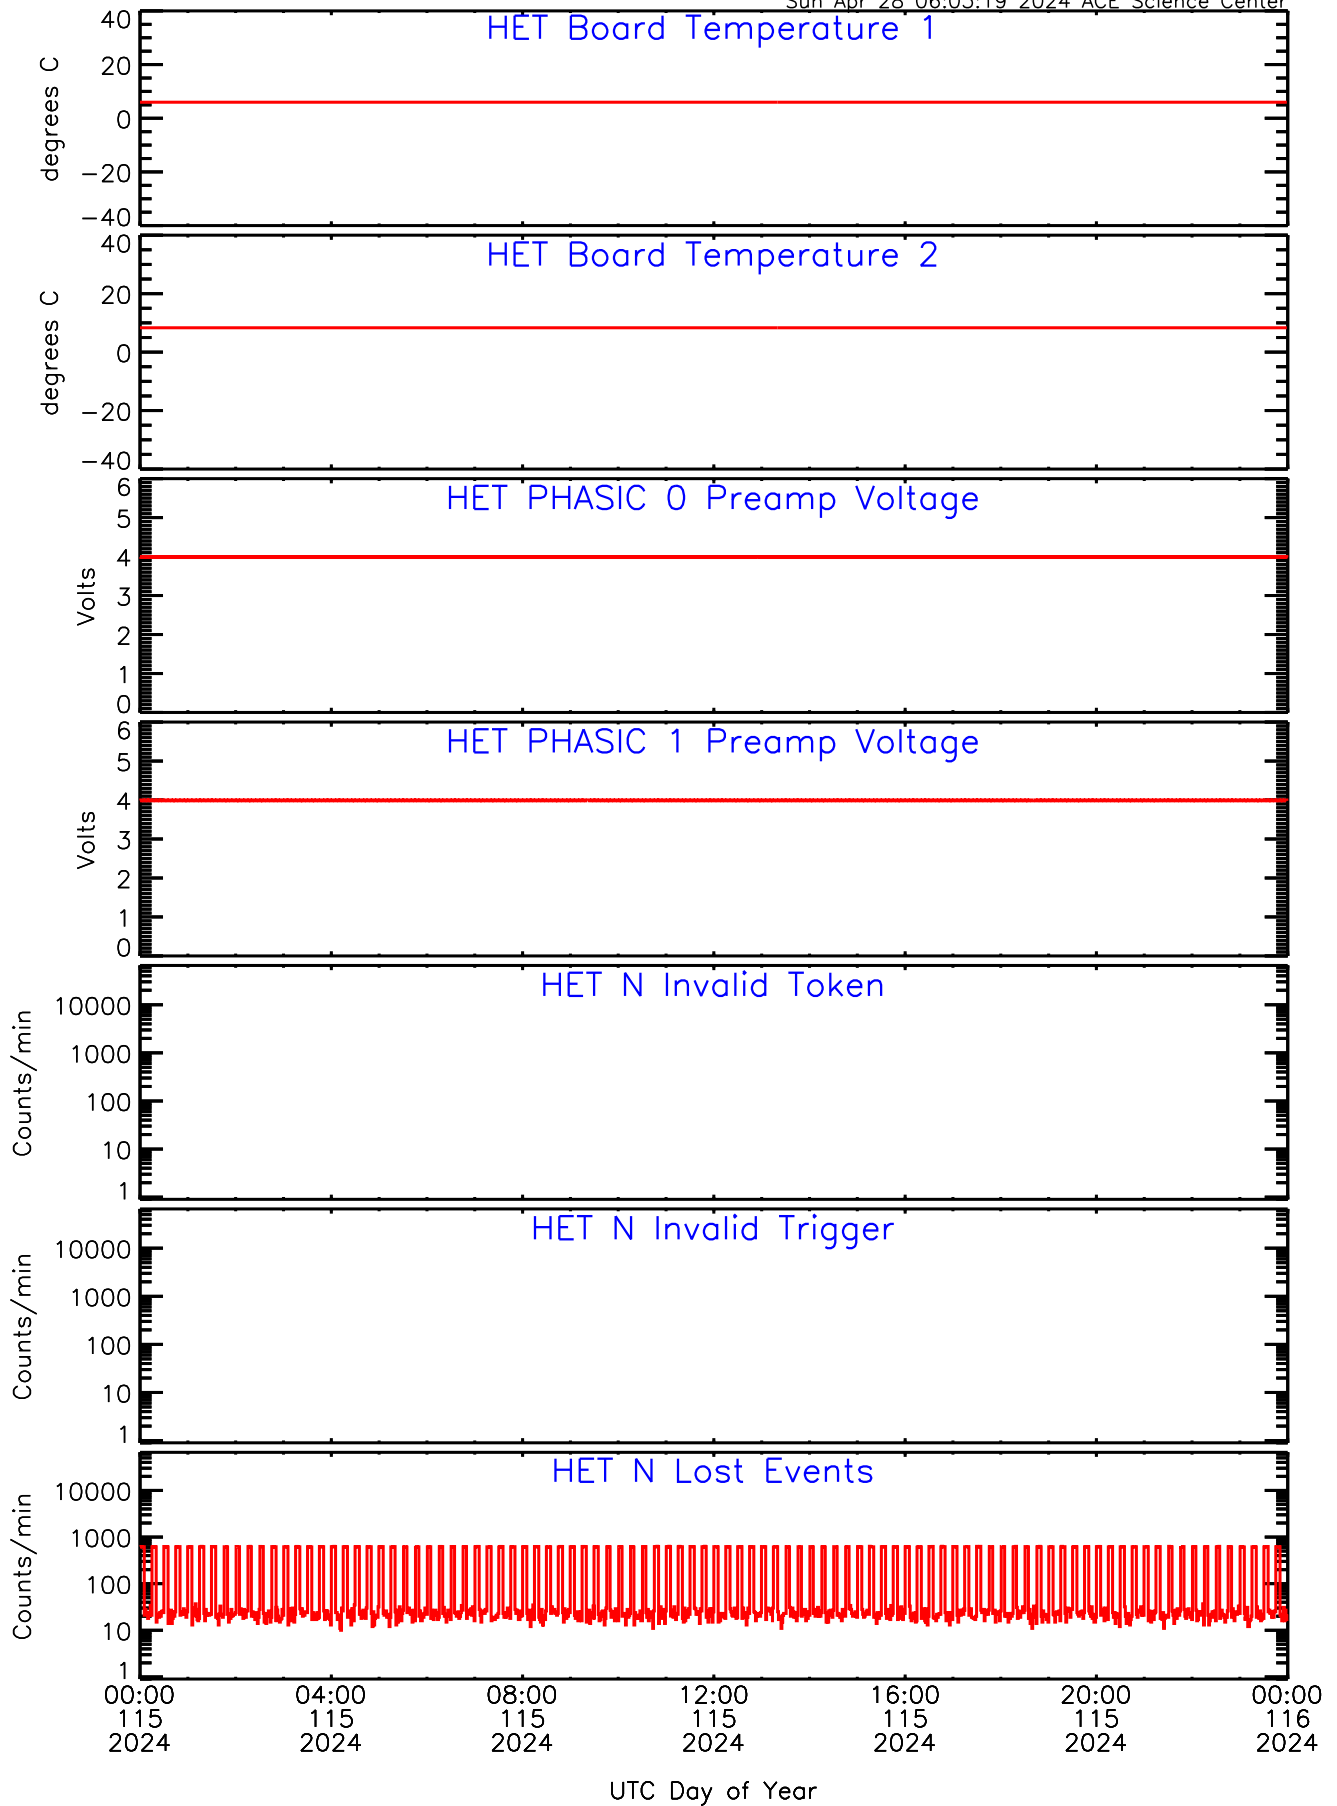

HET ahead Housekeeping Data for 2024-115

Sun Apr 28 06:03:19 2024 ACE Science Center