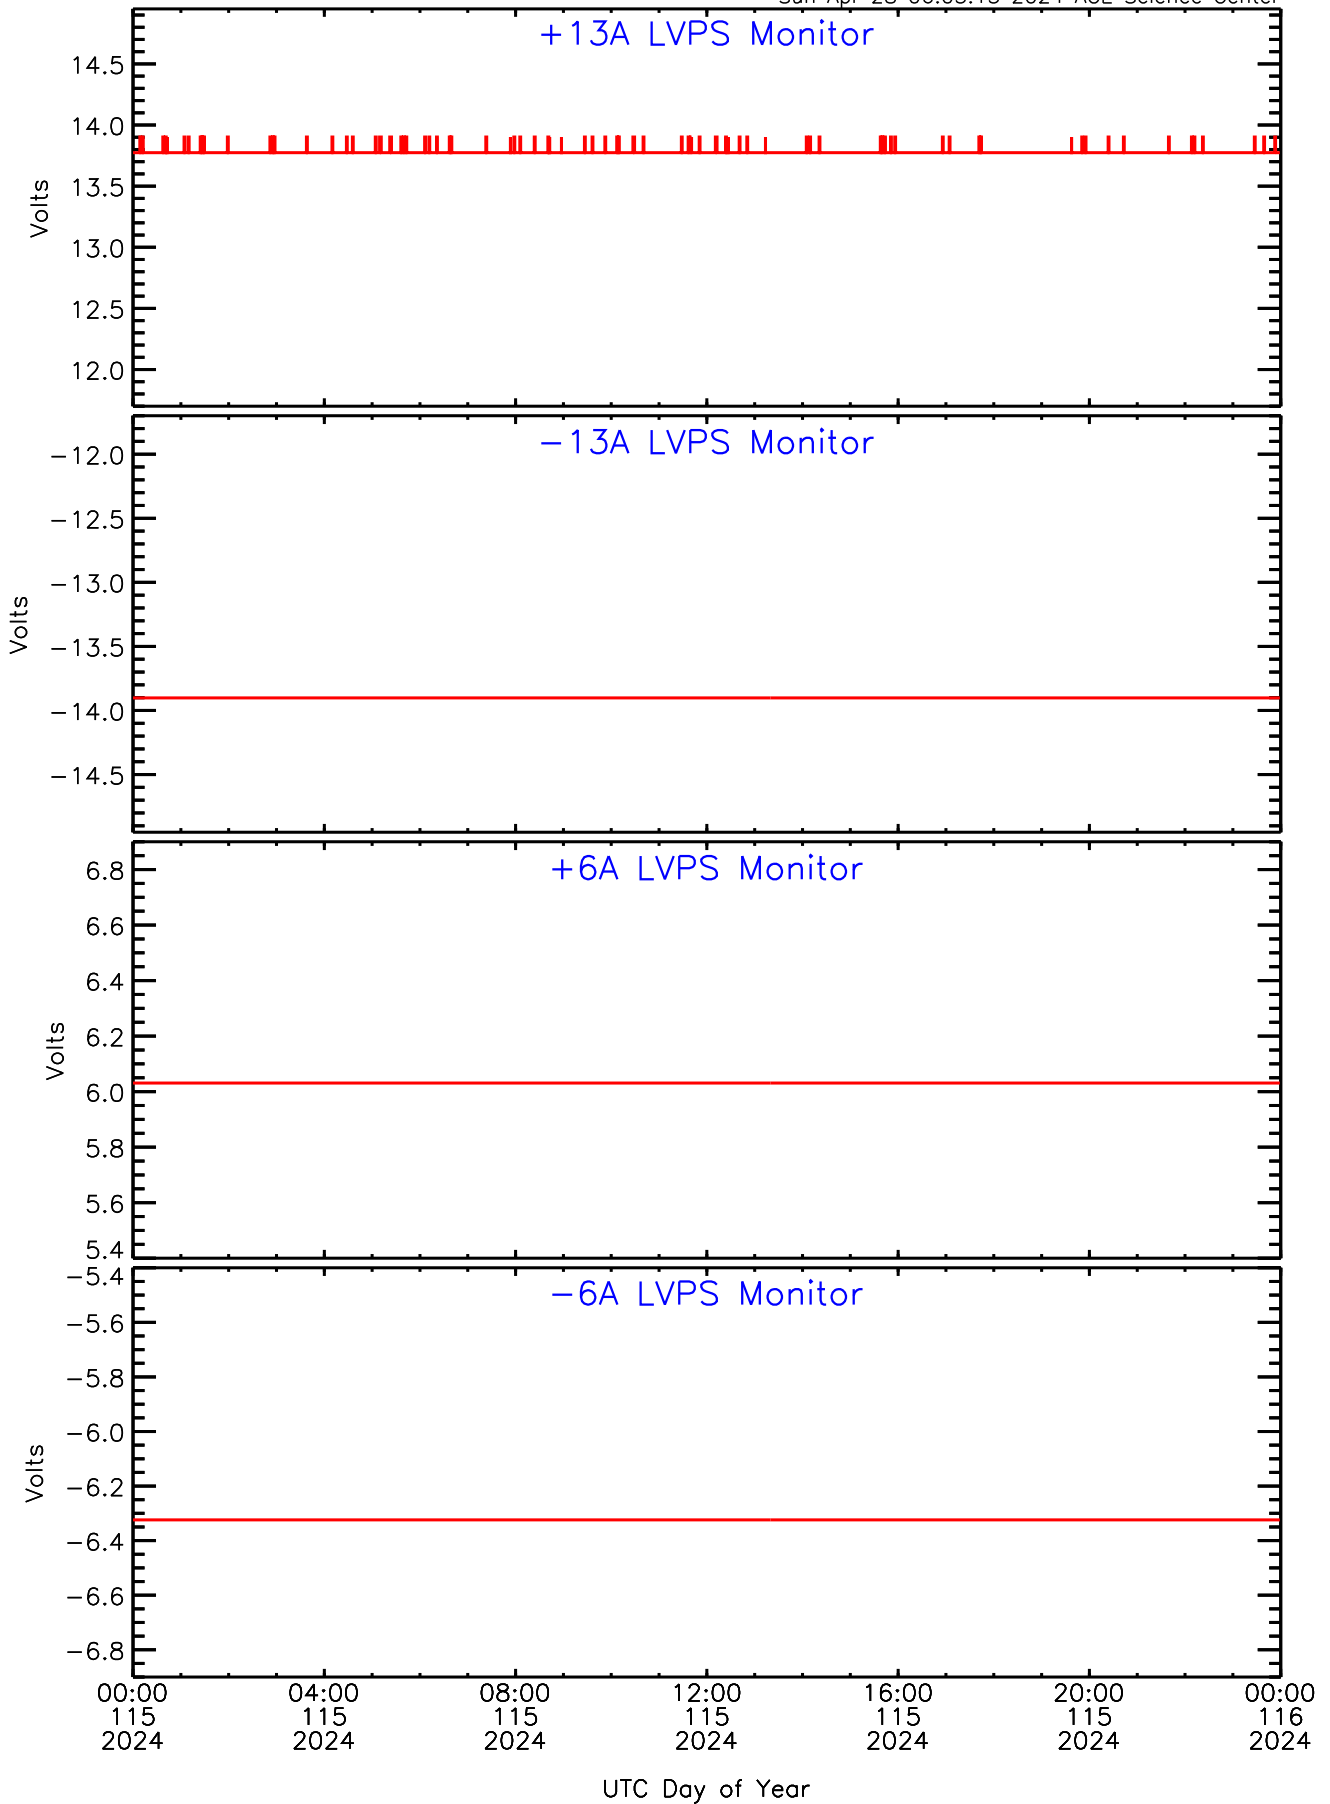

SEP-Central ahead Housekeeping Data for 2024-115

Sun Apr 28 06:05:13 2024 ACE Science Center