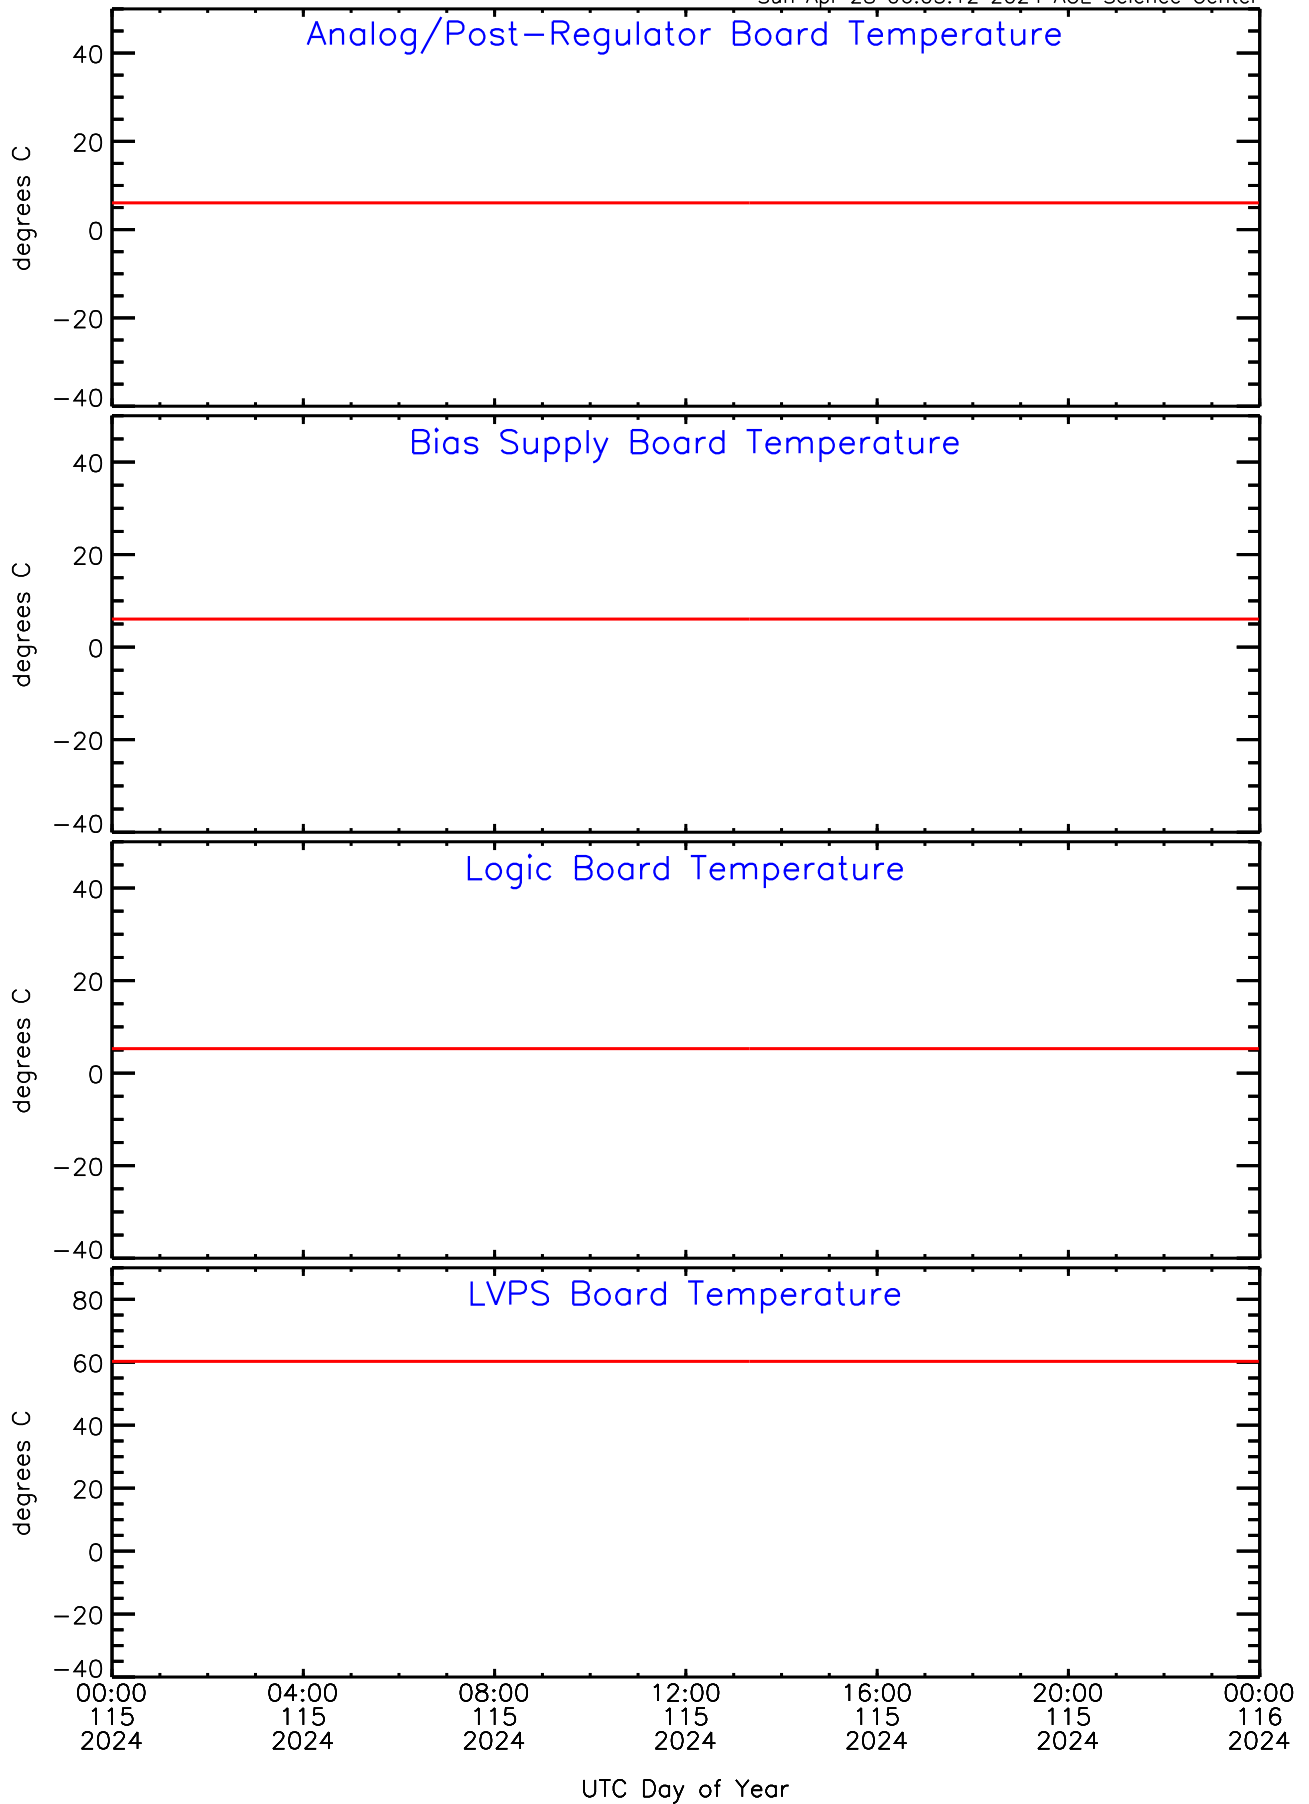

# SEP-Central ahead Housekeeping Data for 2024-115

Sun Apr 28 06:05:12 2024 ACE Science Center