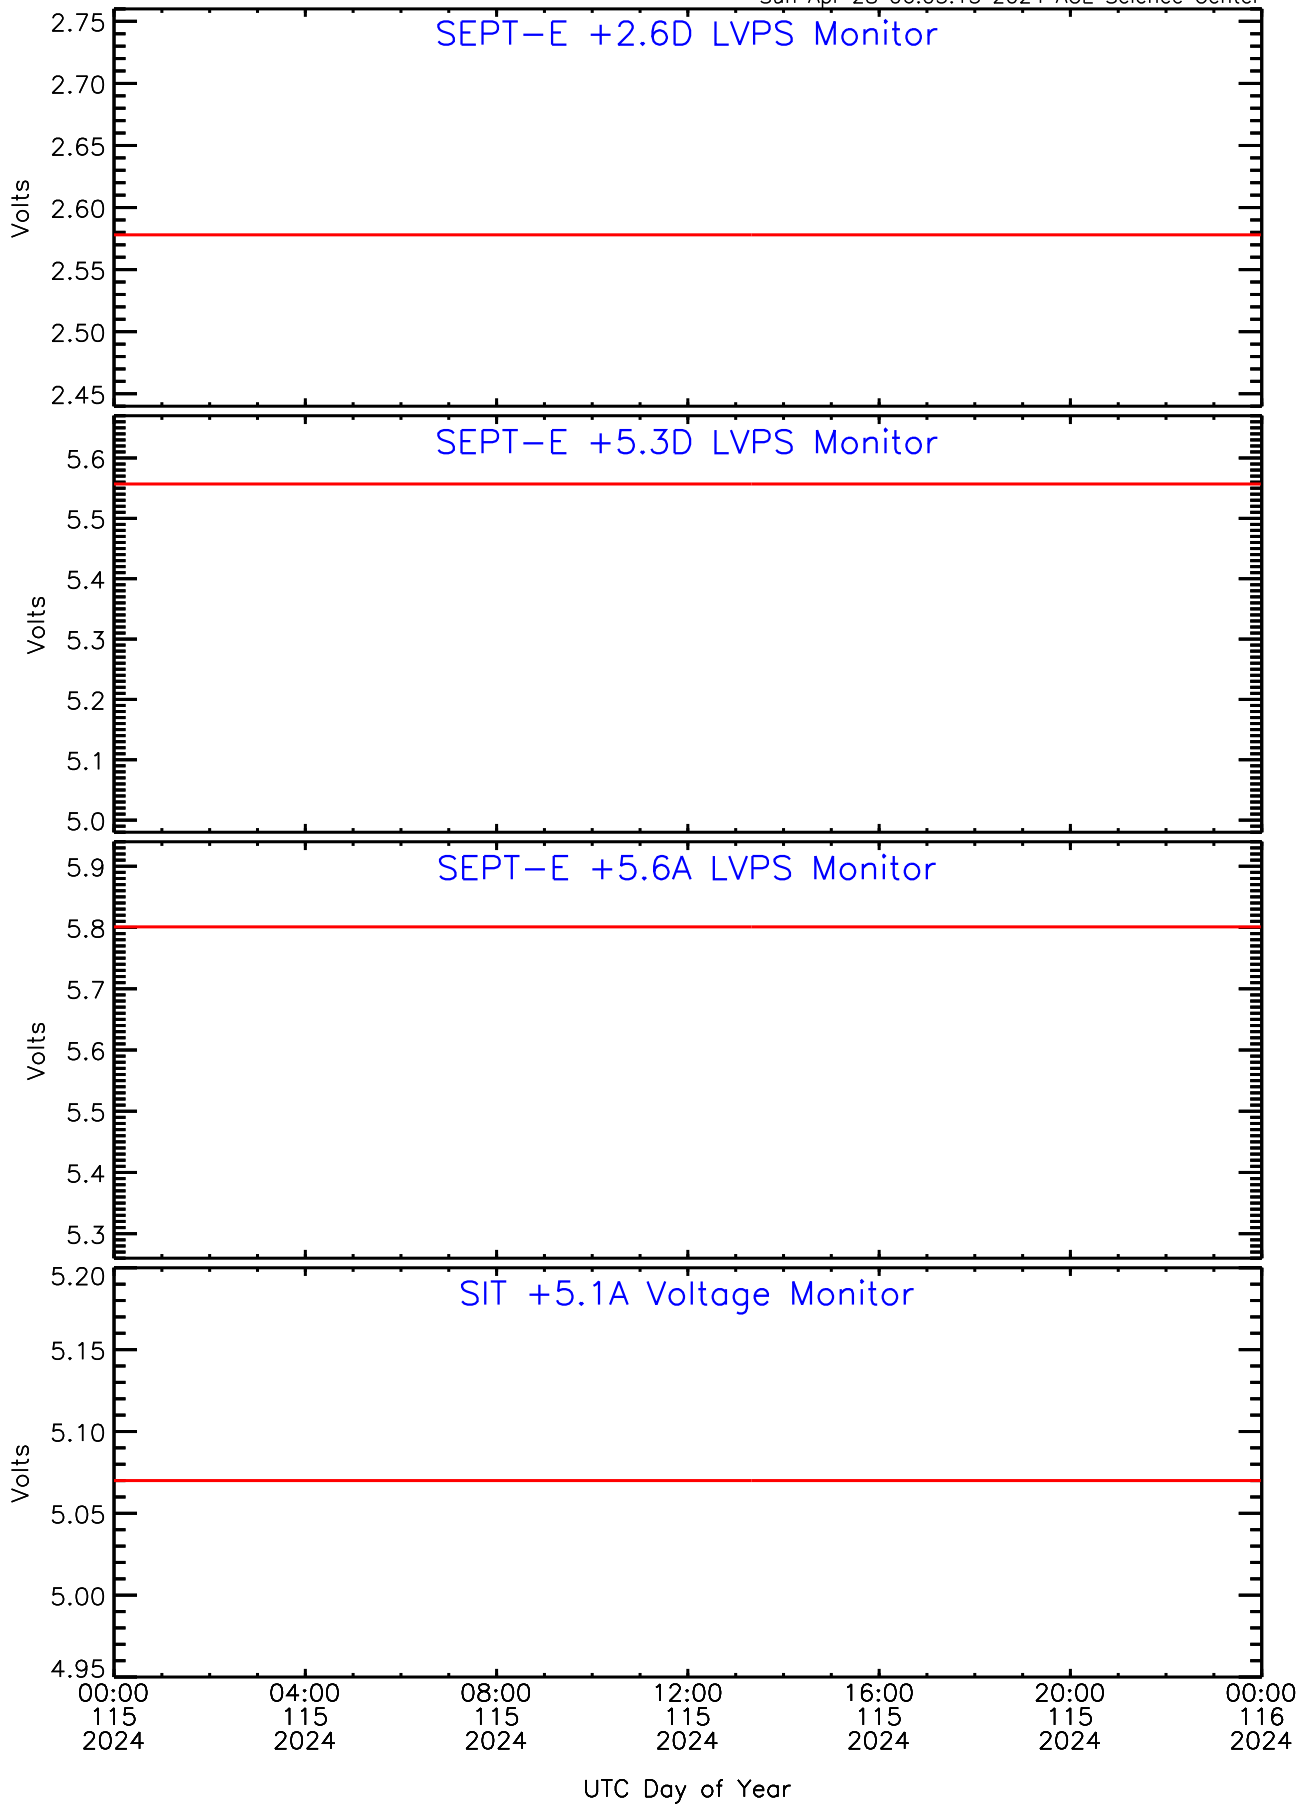

SEP-Central ahead Housekeeping Data for 2024-115

Sun Apr 28 06:05:13 2024 ACE Science Center