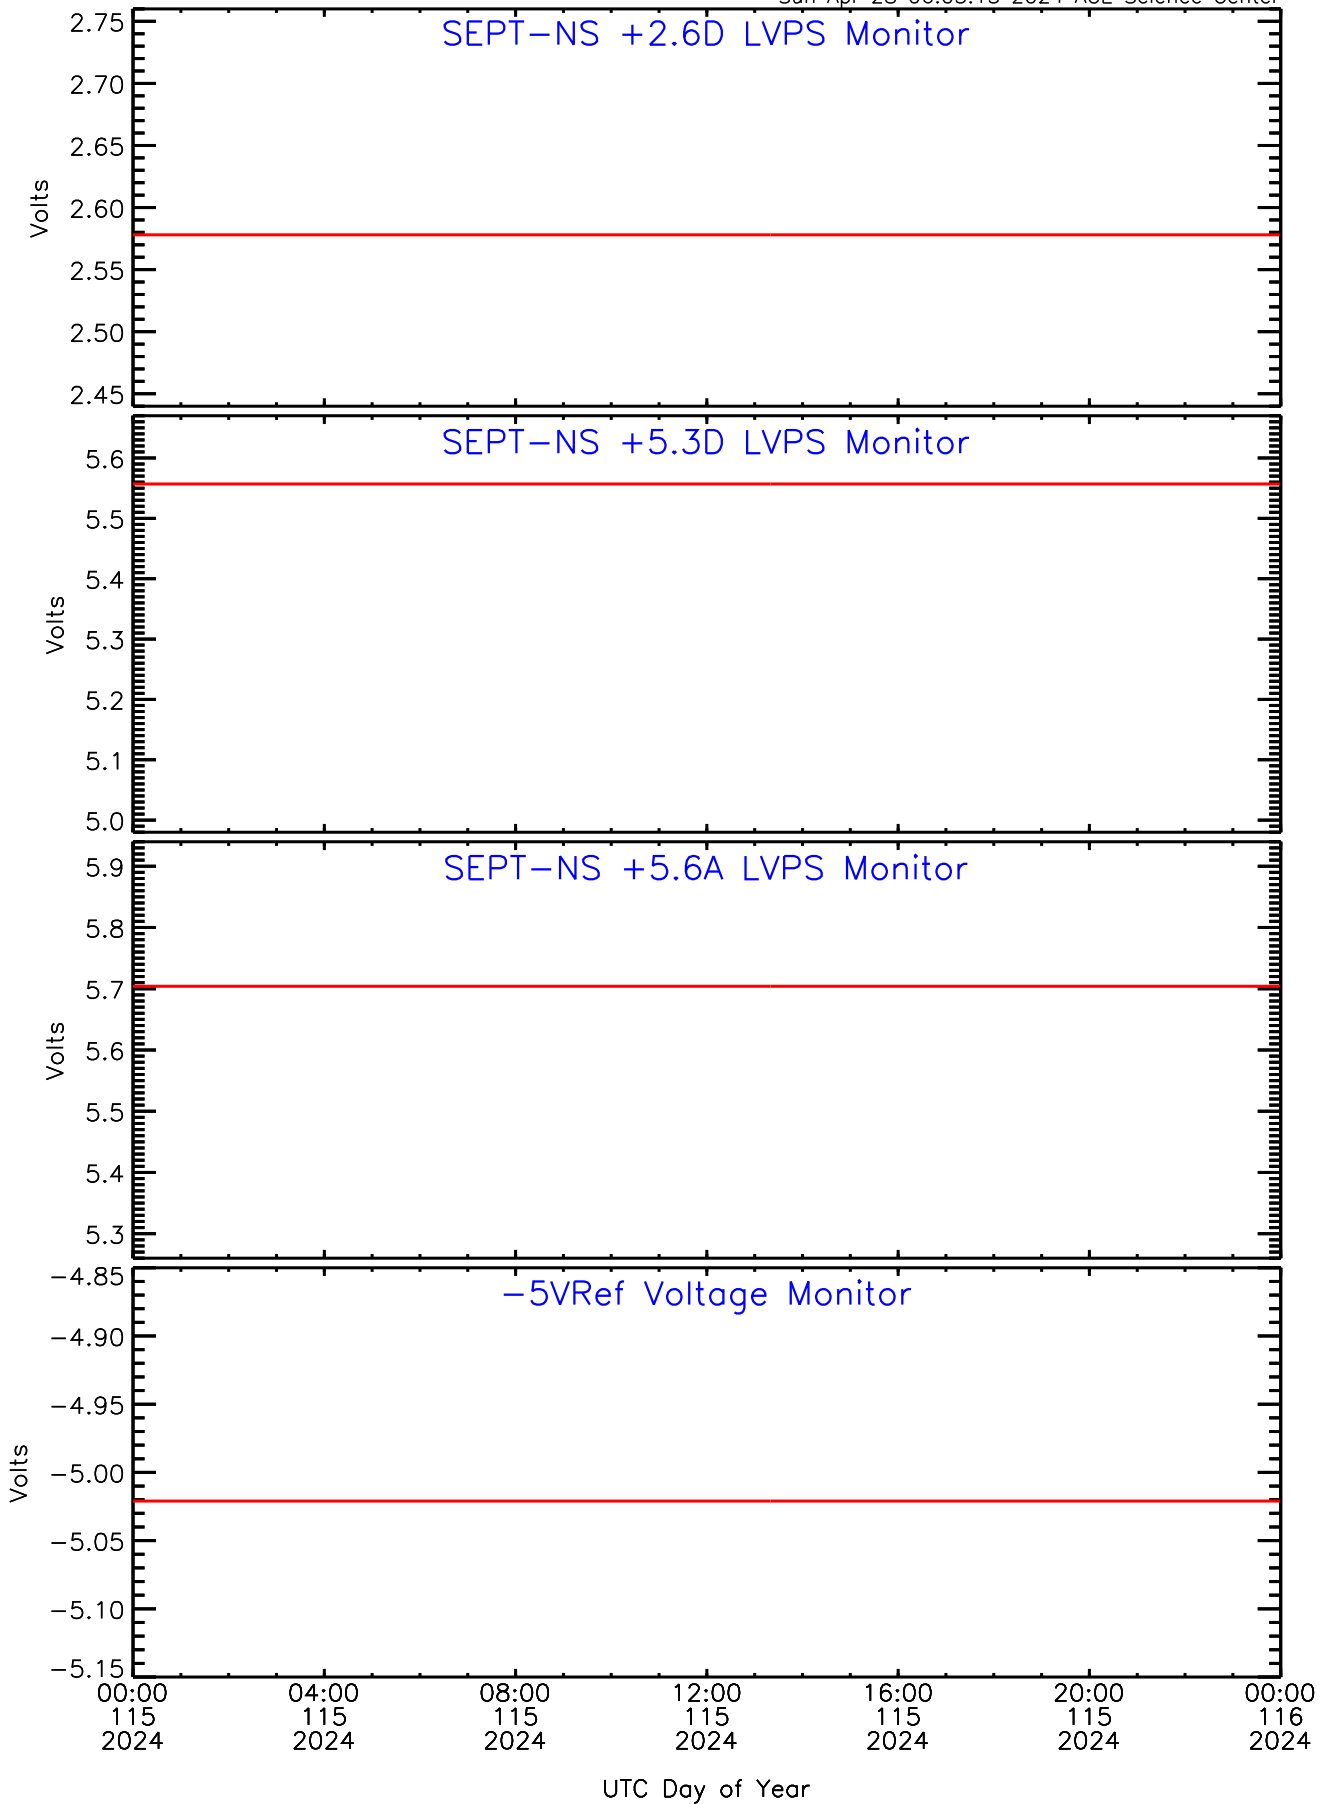

SEP-Central ahead Housekeeping Data for 2024-115

Sun Apr 28 06:05:13 2024 ACE Science Center