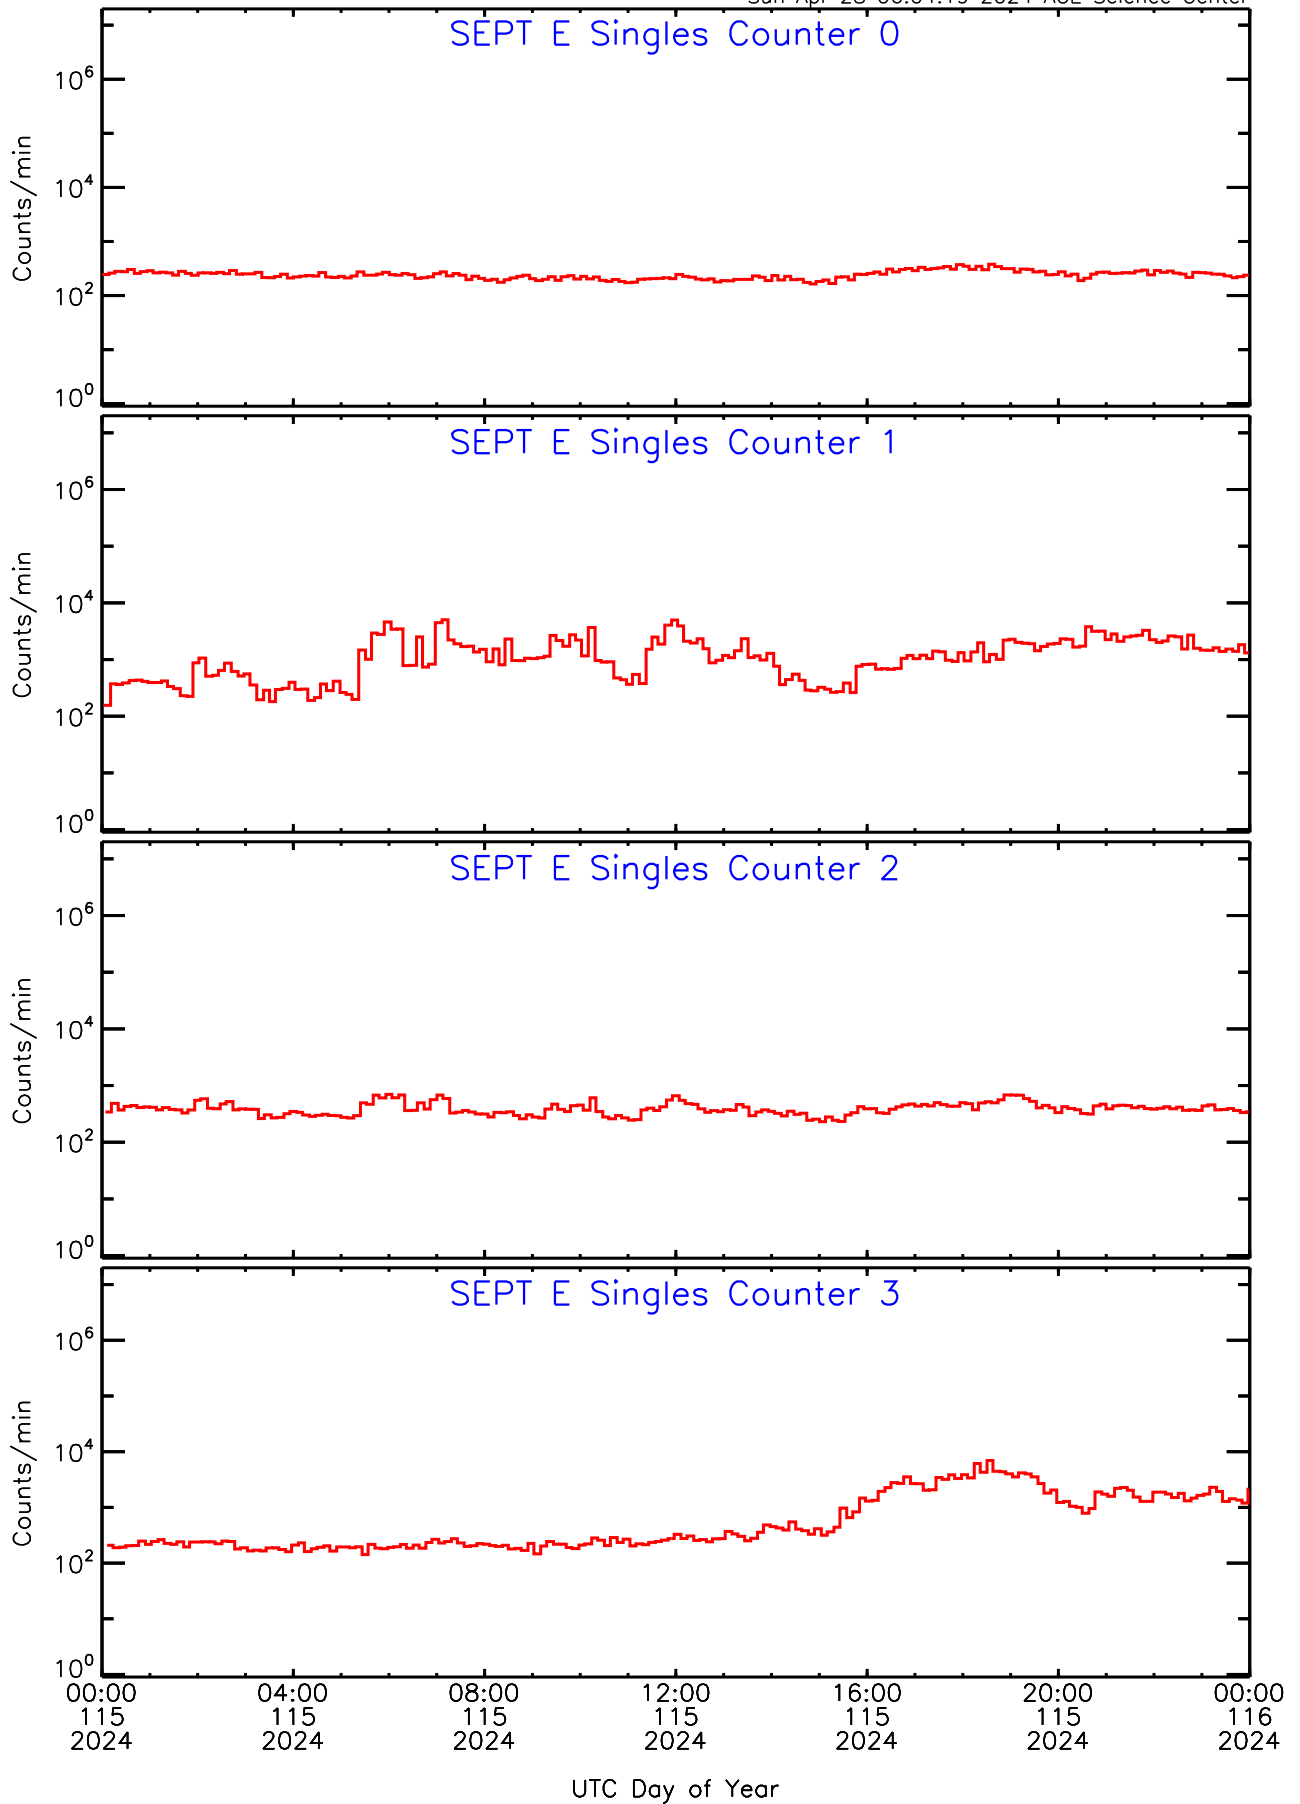

Sun Apr 28 06:04:19 2024 ACE Science Center

SEPT ahead Housekeeping Data for 2024-115

Sun Apr 28 06:04:19 2024 ACE Science Center

SEPT ahead Housekeeping Data for 2024-115

Sun Apr 28 06:04:19 2024 ACE Science Center

SEPT ahead Housekeeping Data for 2024-115

Sun Apr 28 06:04:19 2024 ACE Science Center

SEPT ahead Housekeeping Data for 2024-115

Sun Apr 28 06:04:19 2024 ACE Science Center

SEPT ahead Housekeeping Data for 2024-115