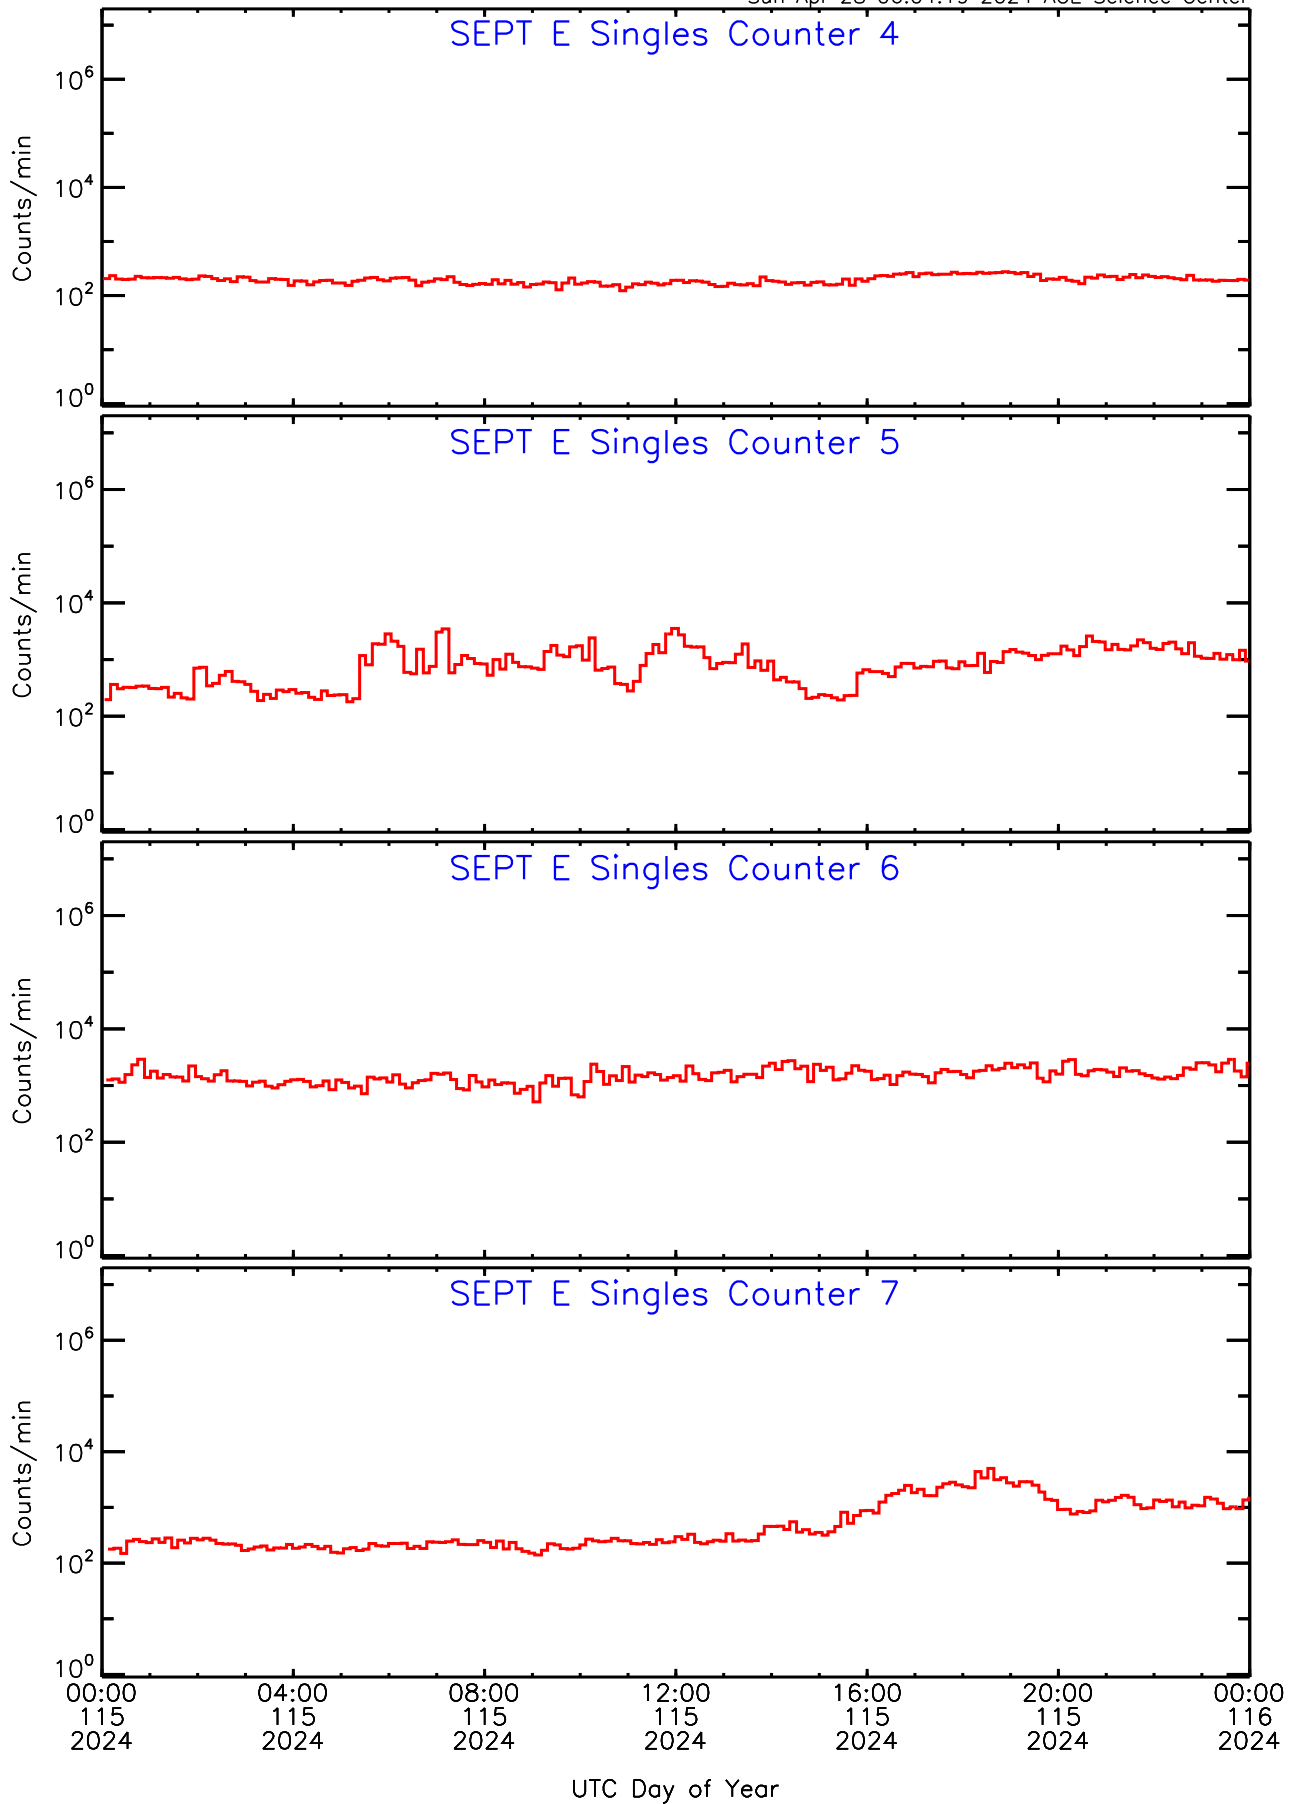

SEPT ahead Housekeeping Data for 2024-115

Sun Apr 28 06:04:19 2024 ACE Science Center

SEPT ahead Housekeeping Data for 2024-115

Sun Apr 28 06:04:19 2024 ACE Science Center

SEPT ahead Housekeeping Data for 2024-115

Sun Apr 28 06:04:19 2024 ACE Science Center

SEPT ahead Housekeeping Data for 2024-115

Sun Apr 28 06:04:19 2024 ACE Science Center