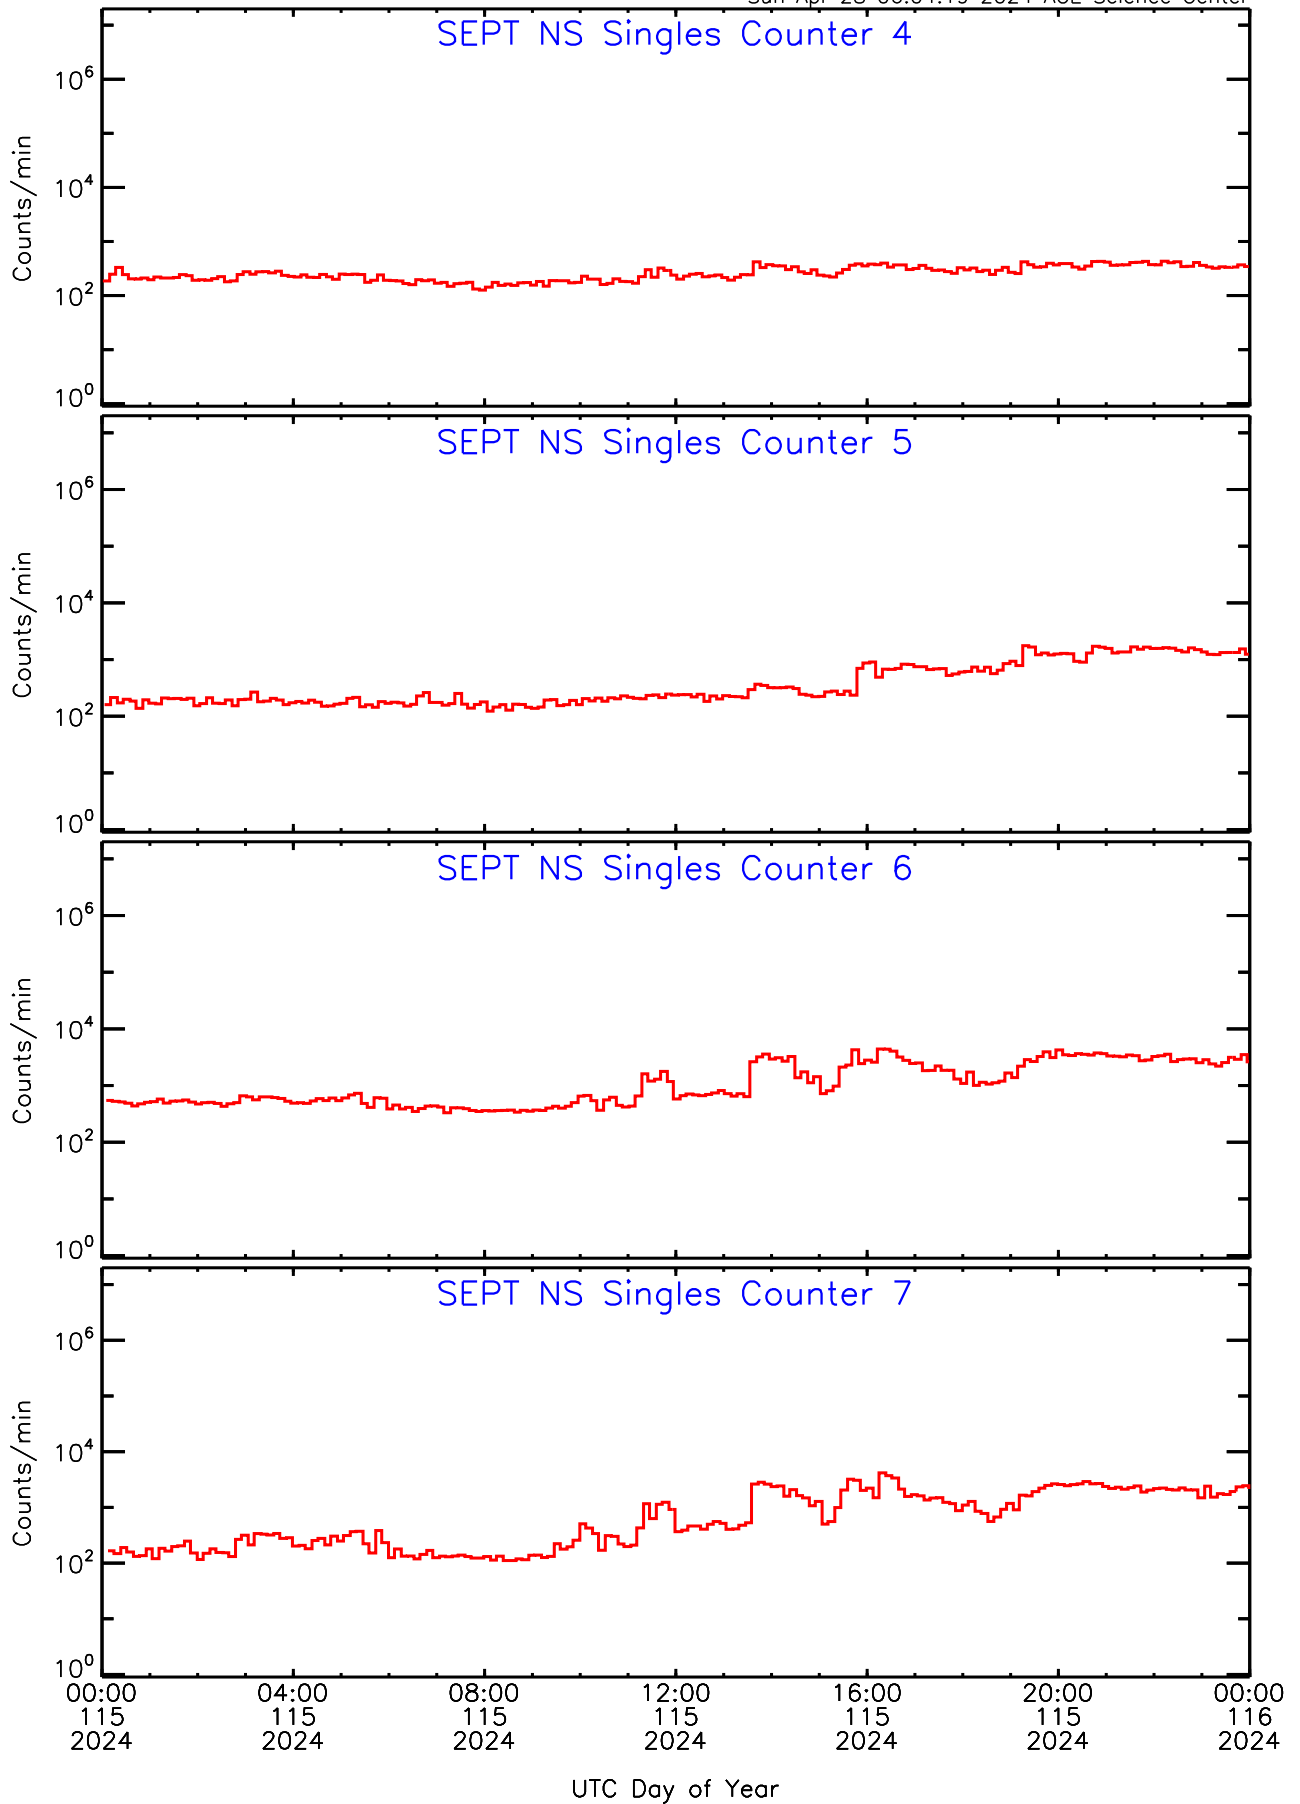

Sun Apr 28 06:04:19 2024 ACE Science Center

SEPT ahead Housekeeping Data for 2024-115

Sun Apr 28 06:04:19 2024 ACE Science Center

SEPT ahead Housekeeping Data for 2024-115

Sun Apr 28 06:04:19 2024 ACE Science Center

SEPT ahead Housekeeping Data for 2024-115

Sun Apr 28 06:04:19 2024 ACE Science Center

SEPT ahead Housekeeping Data for 2024-115

Sun Apr 28 06:04:19 2024 ACE Science Center

SEPT ahead Housekeeping Data for 2024-115