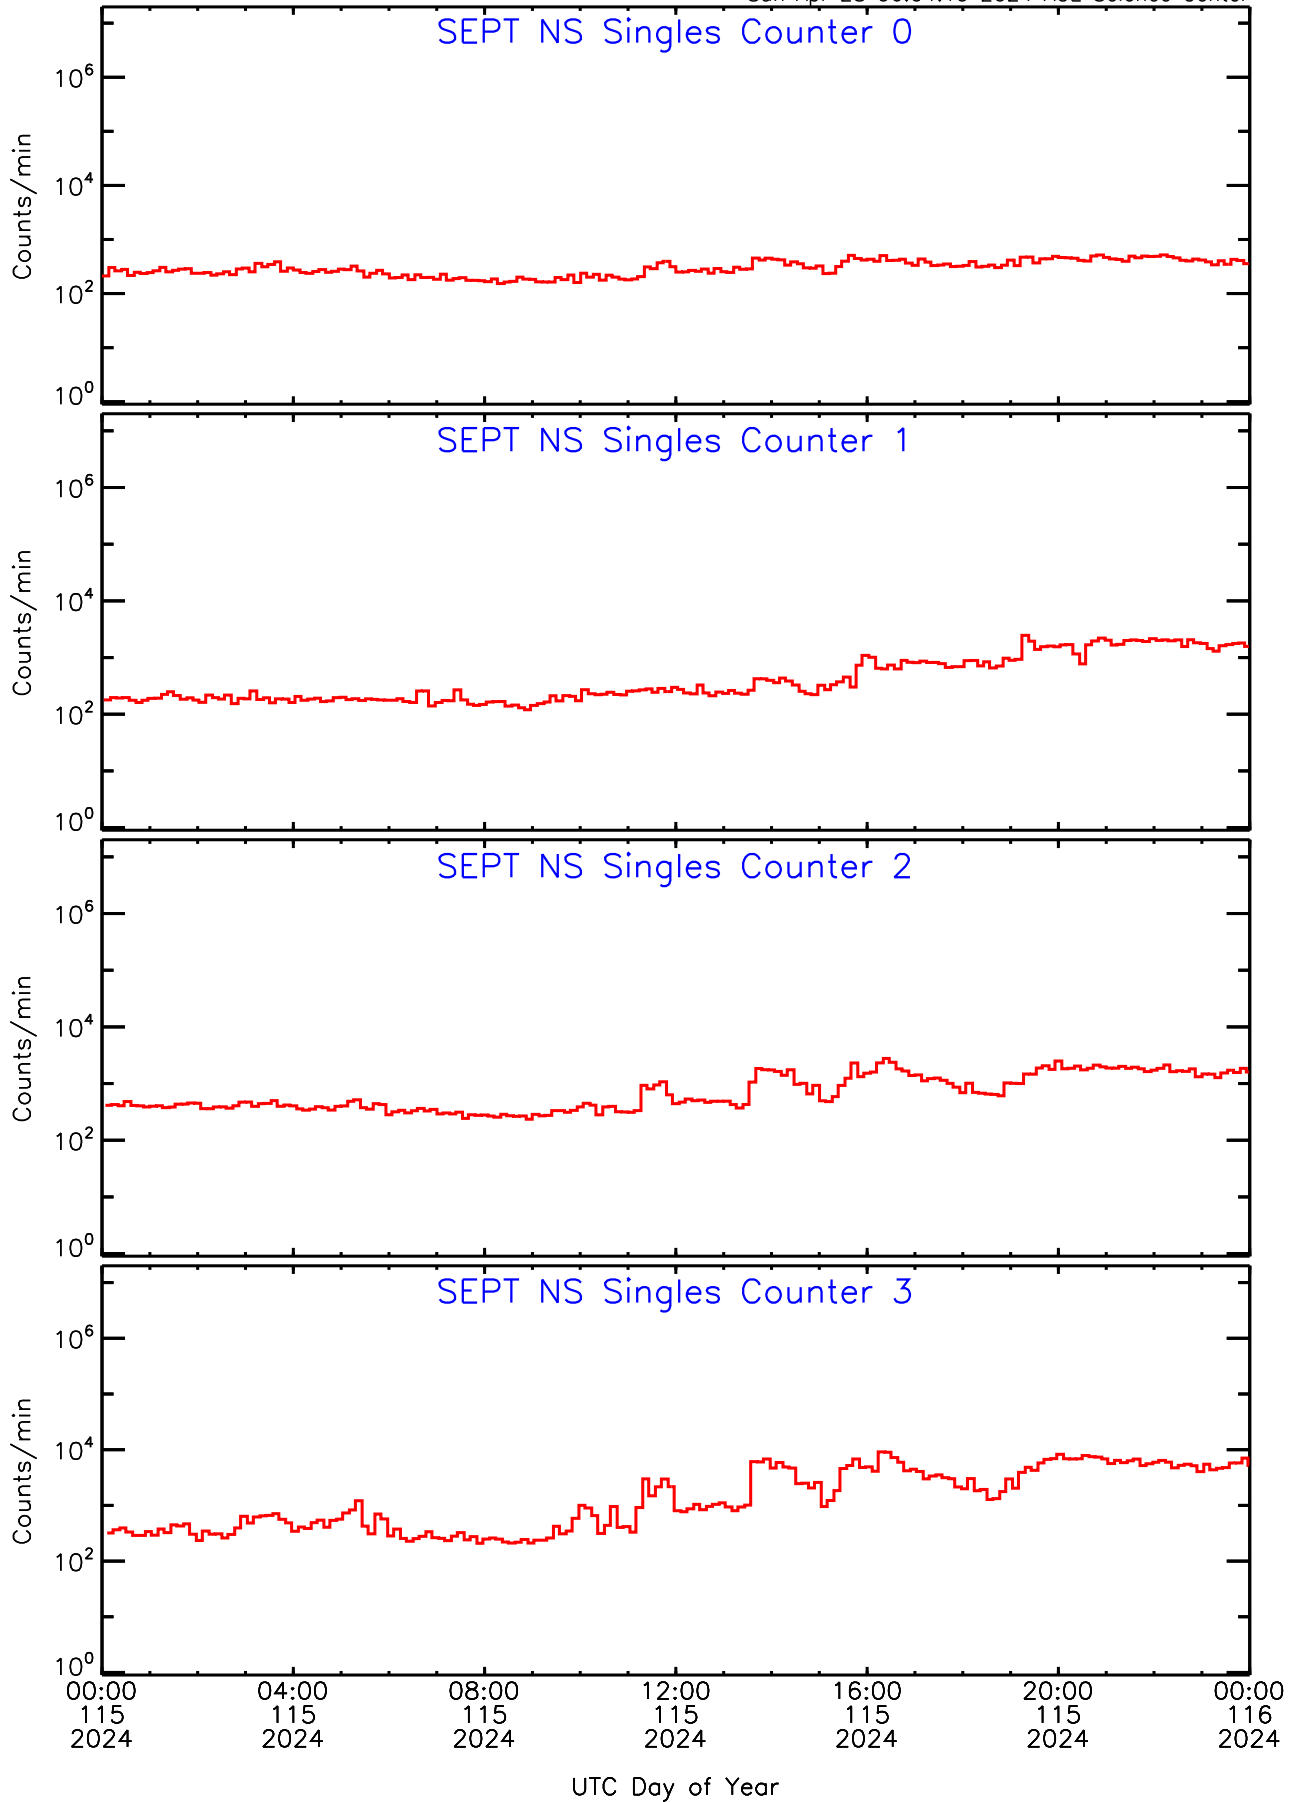

Sun Apr 28 06:04:19 2024 ACE Science Center

SEPT ahead Housekeeping Data for 2024-115

Sun Apr 28 06:04:19 2024 ACE Science Center

SEPT ahead Housekeeping Data for 2024-115

Sun Apr 28 06:04:19 2024 ACE Science Center

SEPT ahead Housekeeping Data for 2024-115

Sun Apr 28 06:04:19 2024 ACE Science Center

SEPT ahead Housekeeping Data for 2024-115

Sun Apr 28 06:04:19 2024 ACE Science Center

SEPT ahead Housekeeping Data for 2024-115