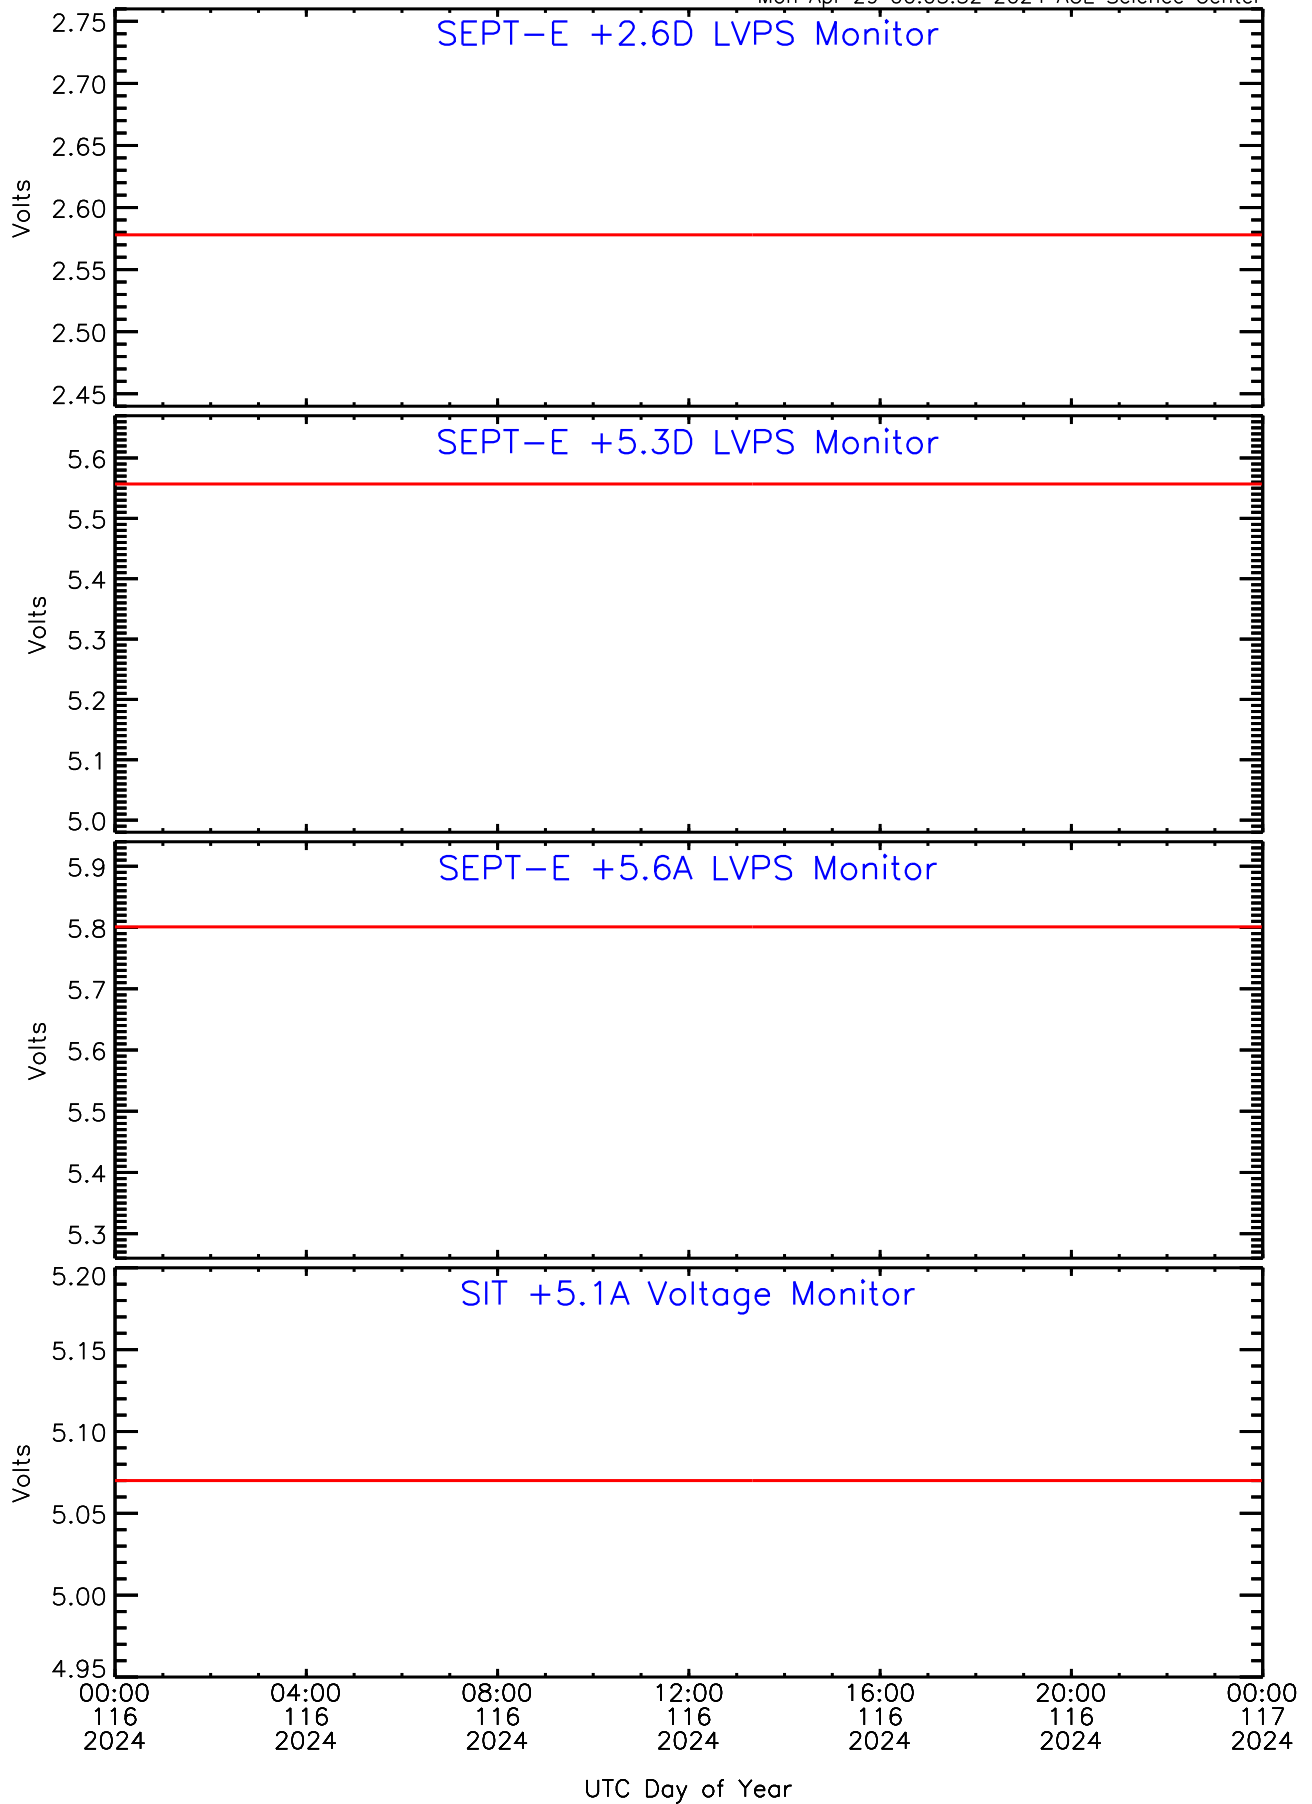

Mon Apr 29 00:05:32 2024 ACE Science Center

SEP-Central ahead Housekeeping Data for 2024-116

Mon Apr 29 00:05:32 2024 ACE Science Center

SEP-Central ahead Housekeeping Data for 2024-116

Mon Apr 29 00:05:32 2024 ACE Science Center