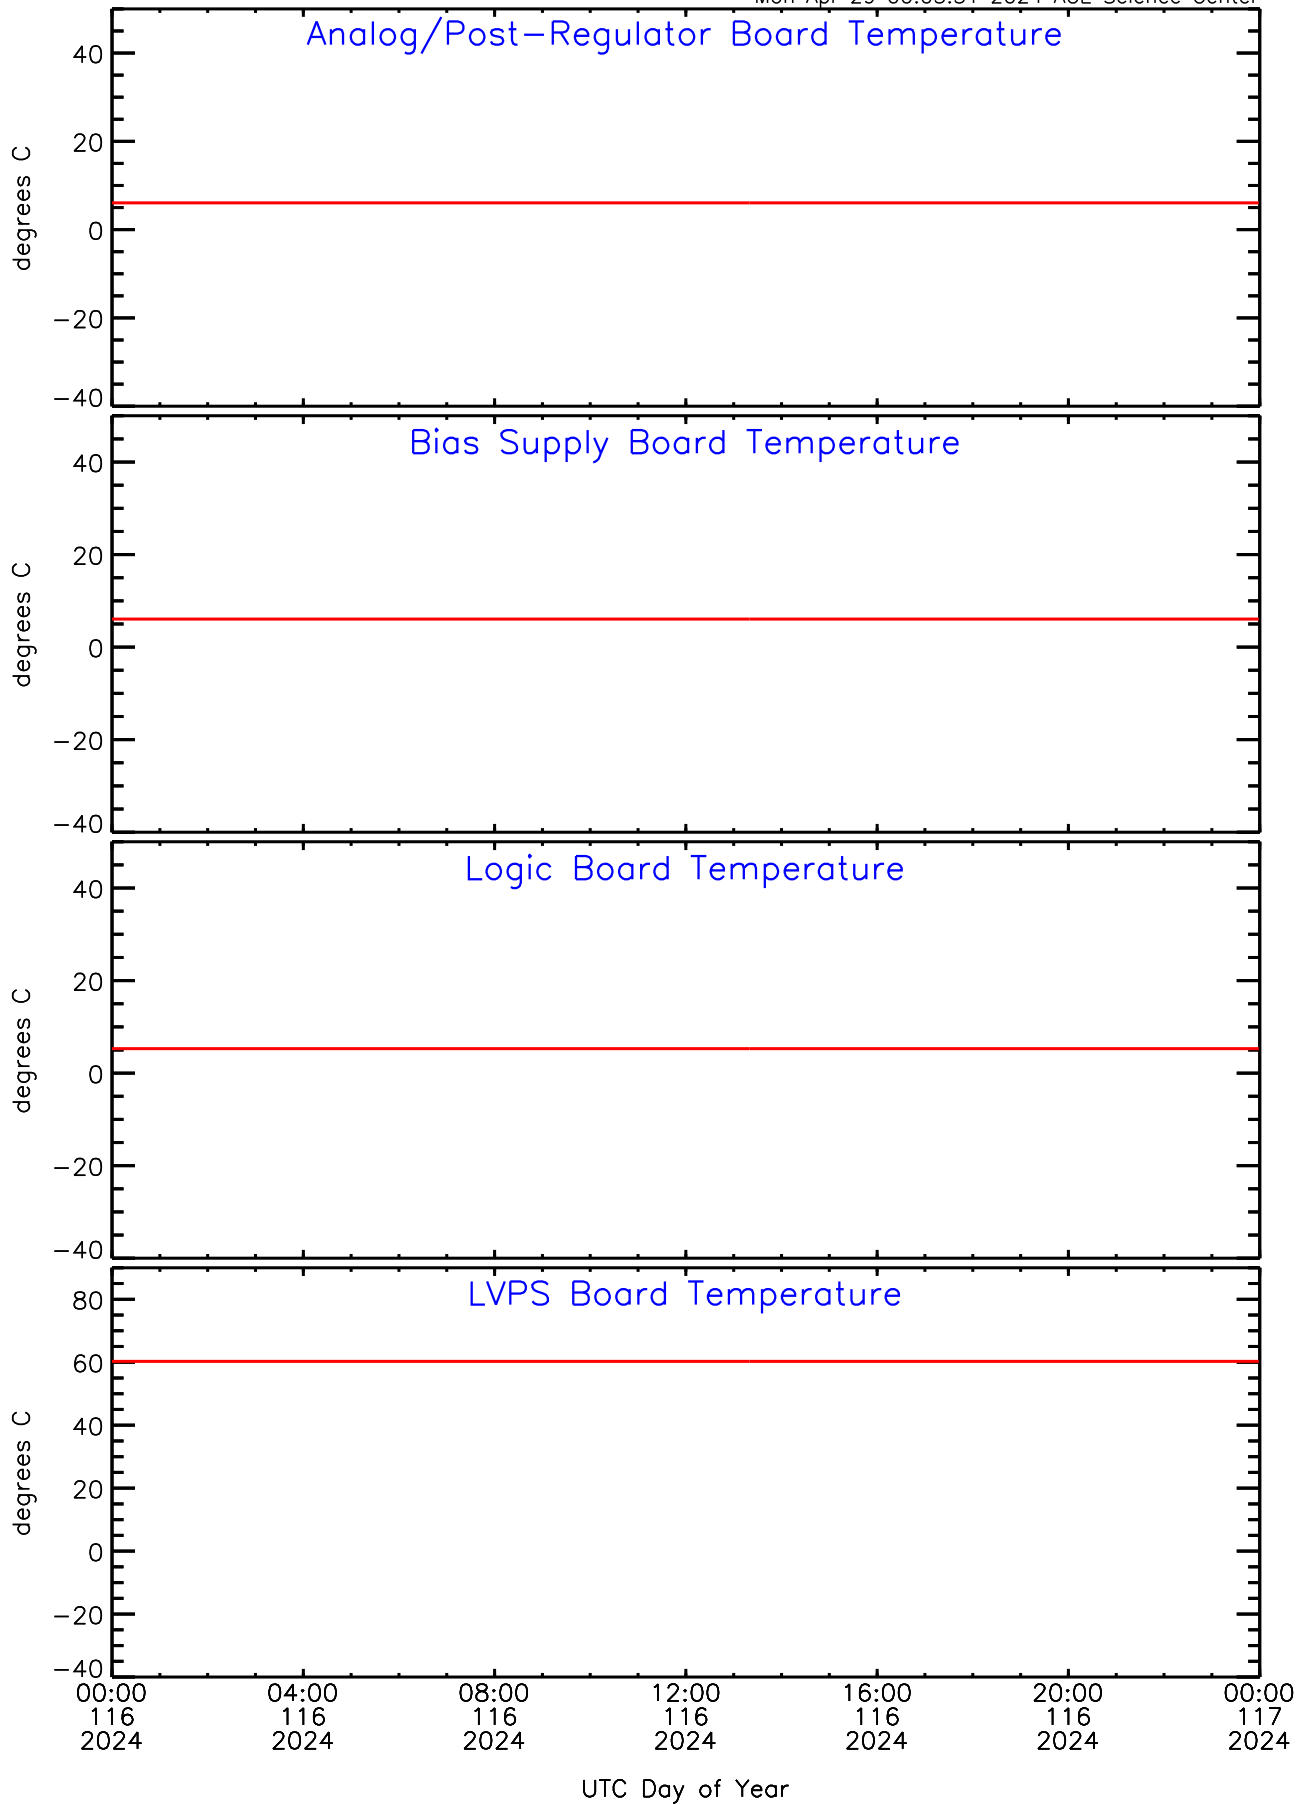

SEP-Central ahead Housekeeping Data for 2024-116

Mon Apr 29 00:05:31 2024 ACE Science Center

SEP-Central ahead Housekeeping Data for 2024-116

Mon Apr 29 00:05:31 2024 ACE Science Center

SEP-Central ahead Housekeeping Data for 2024-116

Mon Apr 29 00:05:32 2024 ACE Science Center

SEP-Central ahead Housekeeping Data for 2024-116

Mon Apr 29 00:05:32 2024 ACE Science Center

SEP-Central ahead Housekeeping Data for 2024-116

Mon Apr 29 00:05:32 2024 ACE Science Center