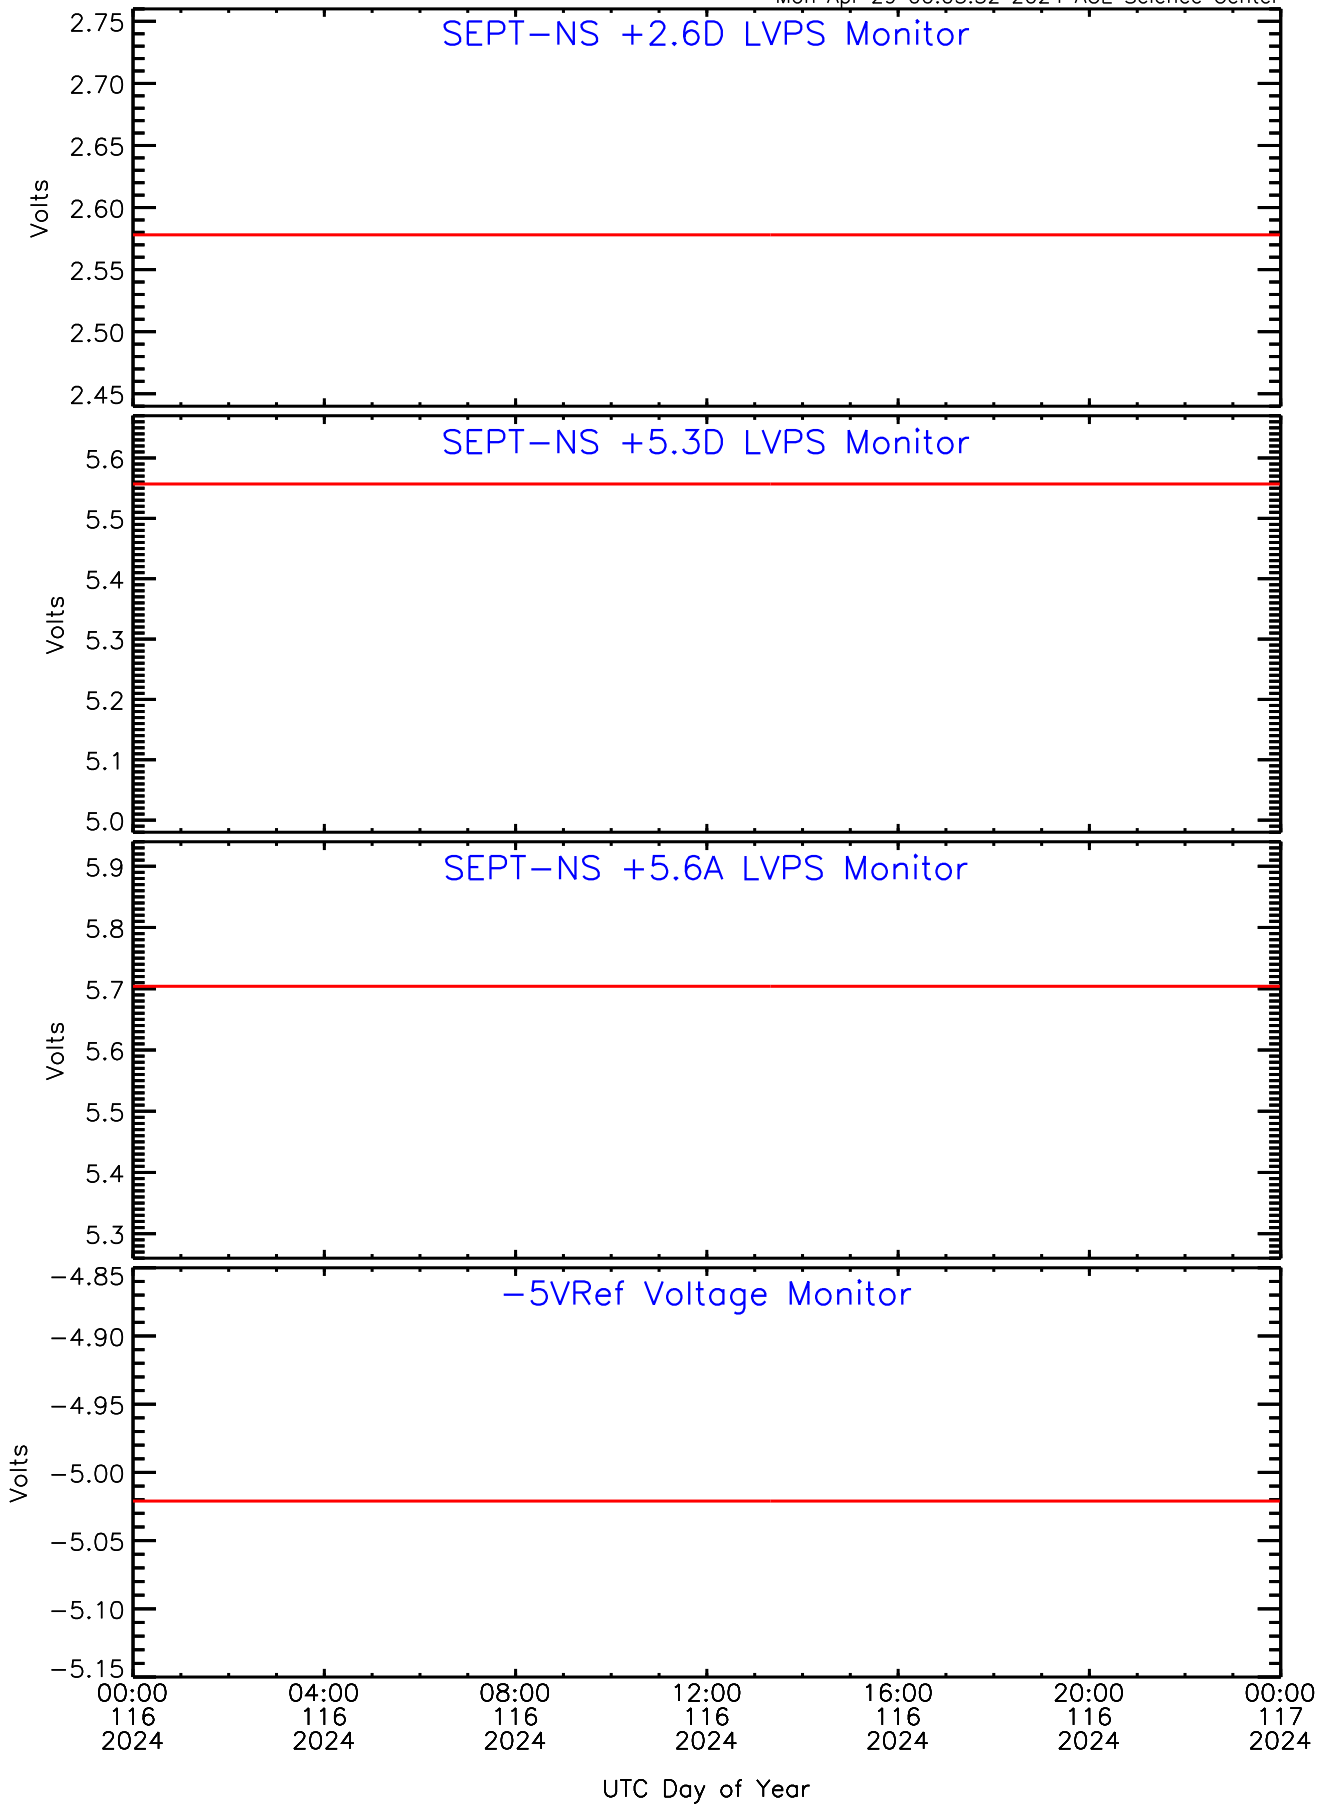

SEP-Central ahead Housekeeping Data for 2024-116

Mon Apr 29 00:05:31 2024 ACE Science Center

SEP-Central ahead Housekeeping Data for 2024-116

Mon Apr 29 00:05:31 2024 ACE Science Center

SEP-Central ahead Housekeeping Data for 2024-116

Mon Apr 29 00:05:32 2024 ACE Science Center

SEP-Central ahead Housekeeping Data for 2024-116

Mon Apr 29 00:05:32 2024 ACE Science Center

SEP-Central ahead Housekeeping Data for 2024-116

Mon Apr 29 00:05:32 2024 ACE Science Center