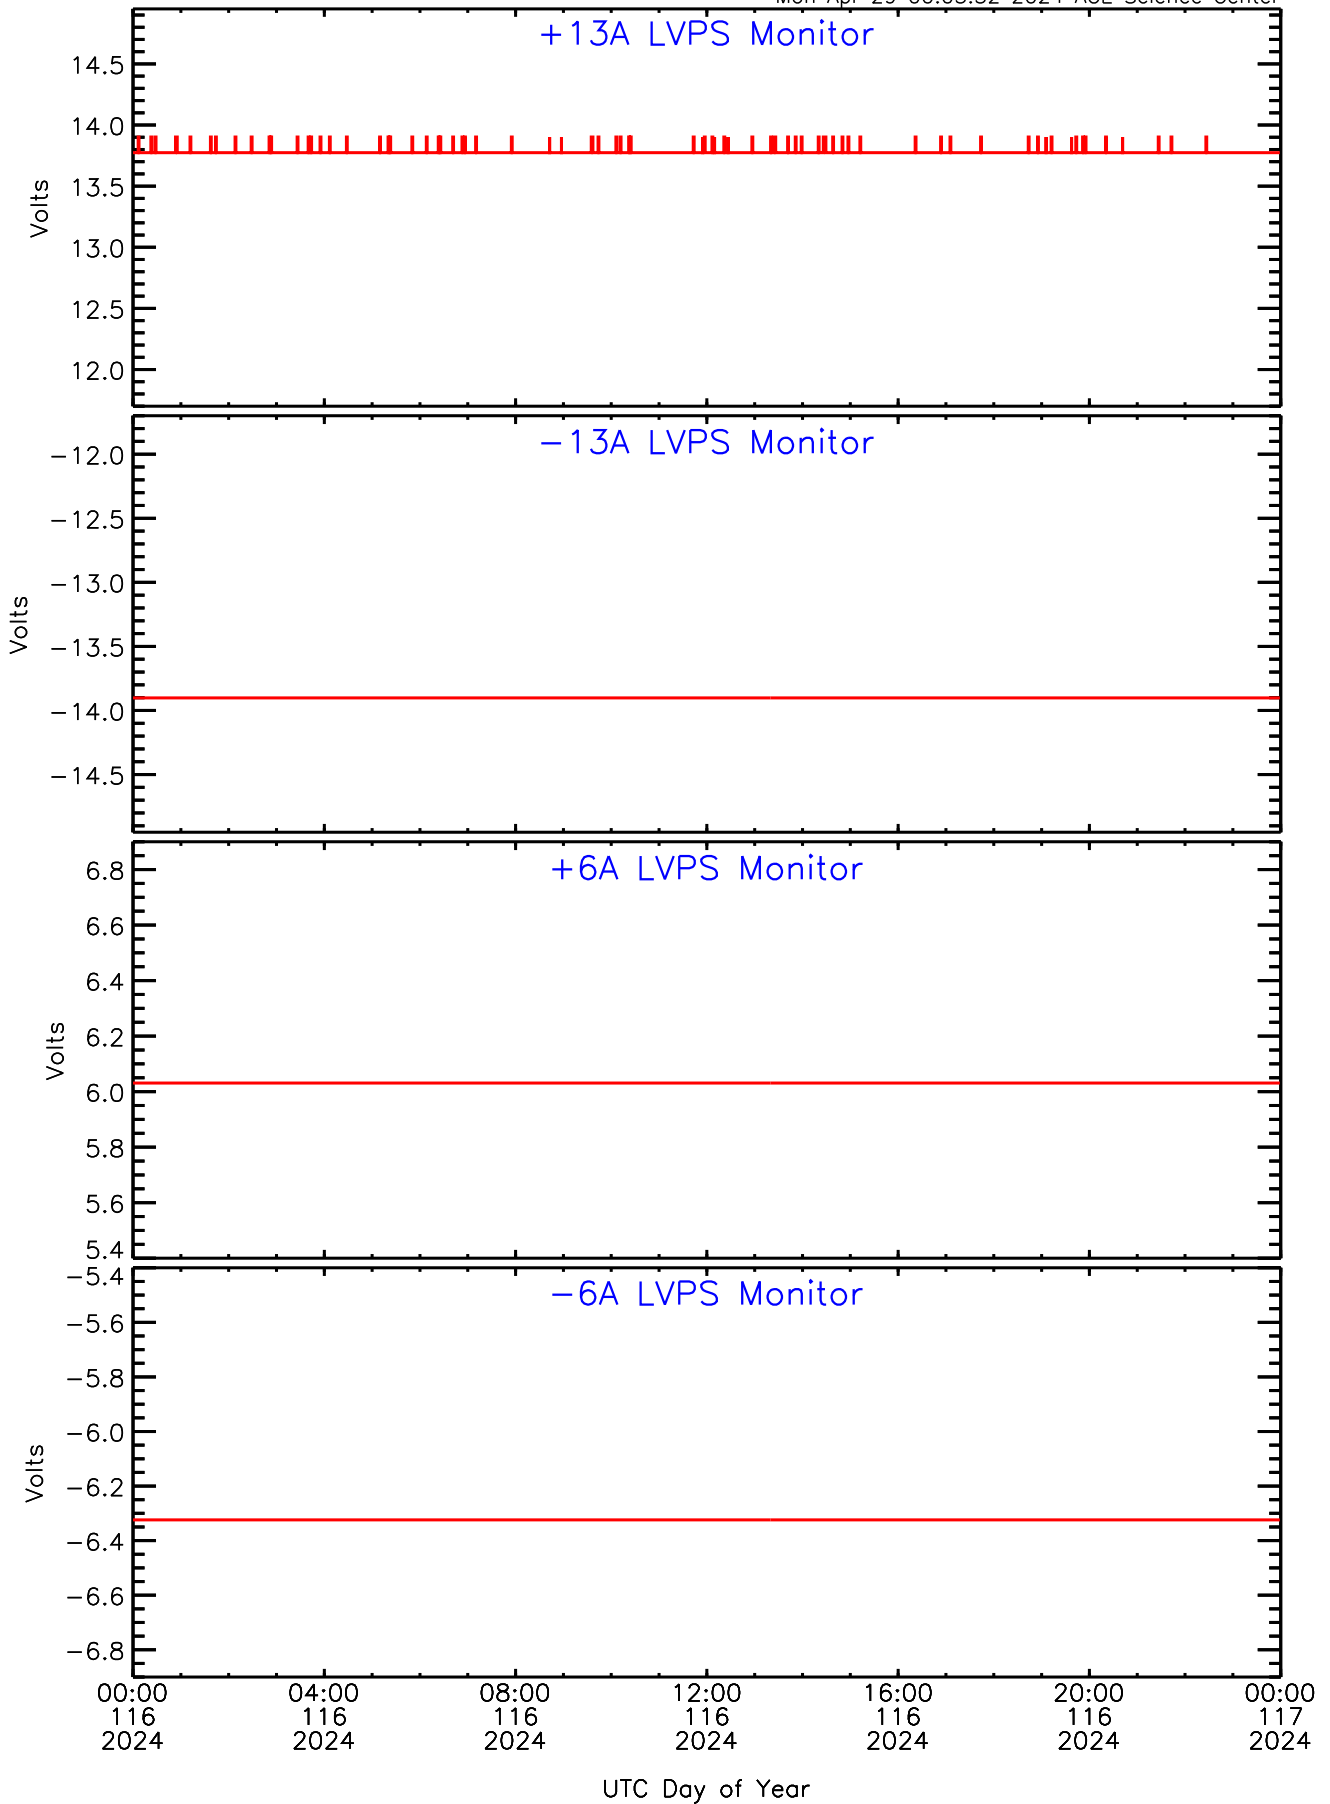

SEP-Central ahead Housekeeping Data for 2024-116

Mon Apr 29 00:05:31 2024 ACE Science Center

SEP-Central ahead Housekeeping Data for 2024-116

Mon Apr 29 00:05:31 2024 ACE Science Center

SEP-Central ahead Housekeeping Data for 2024-116

Mon Apr 29 00:05:32 2024 ACE Science Center

SEP-Central ahead Housekeeping Data for 2024-116

Mon Apr 29 00:05:32 2024 ACE Science Center

SEP-Central ahead Housekeeping Data for 2024-116

Mon Apr 29 00:05:32 2024 ACE Science Center