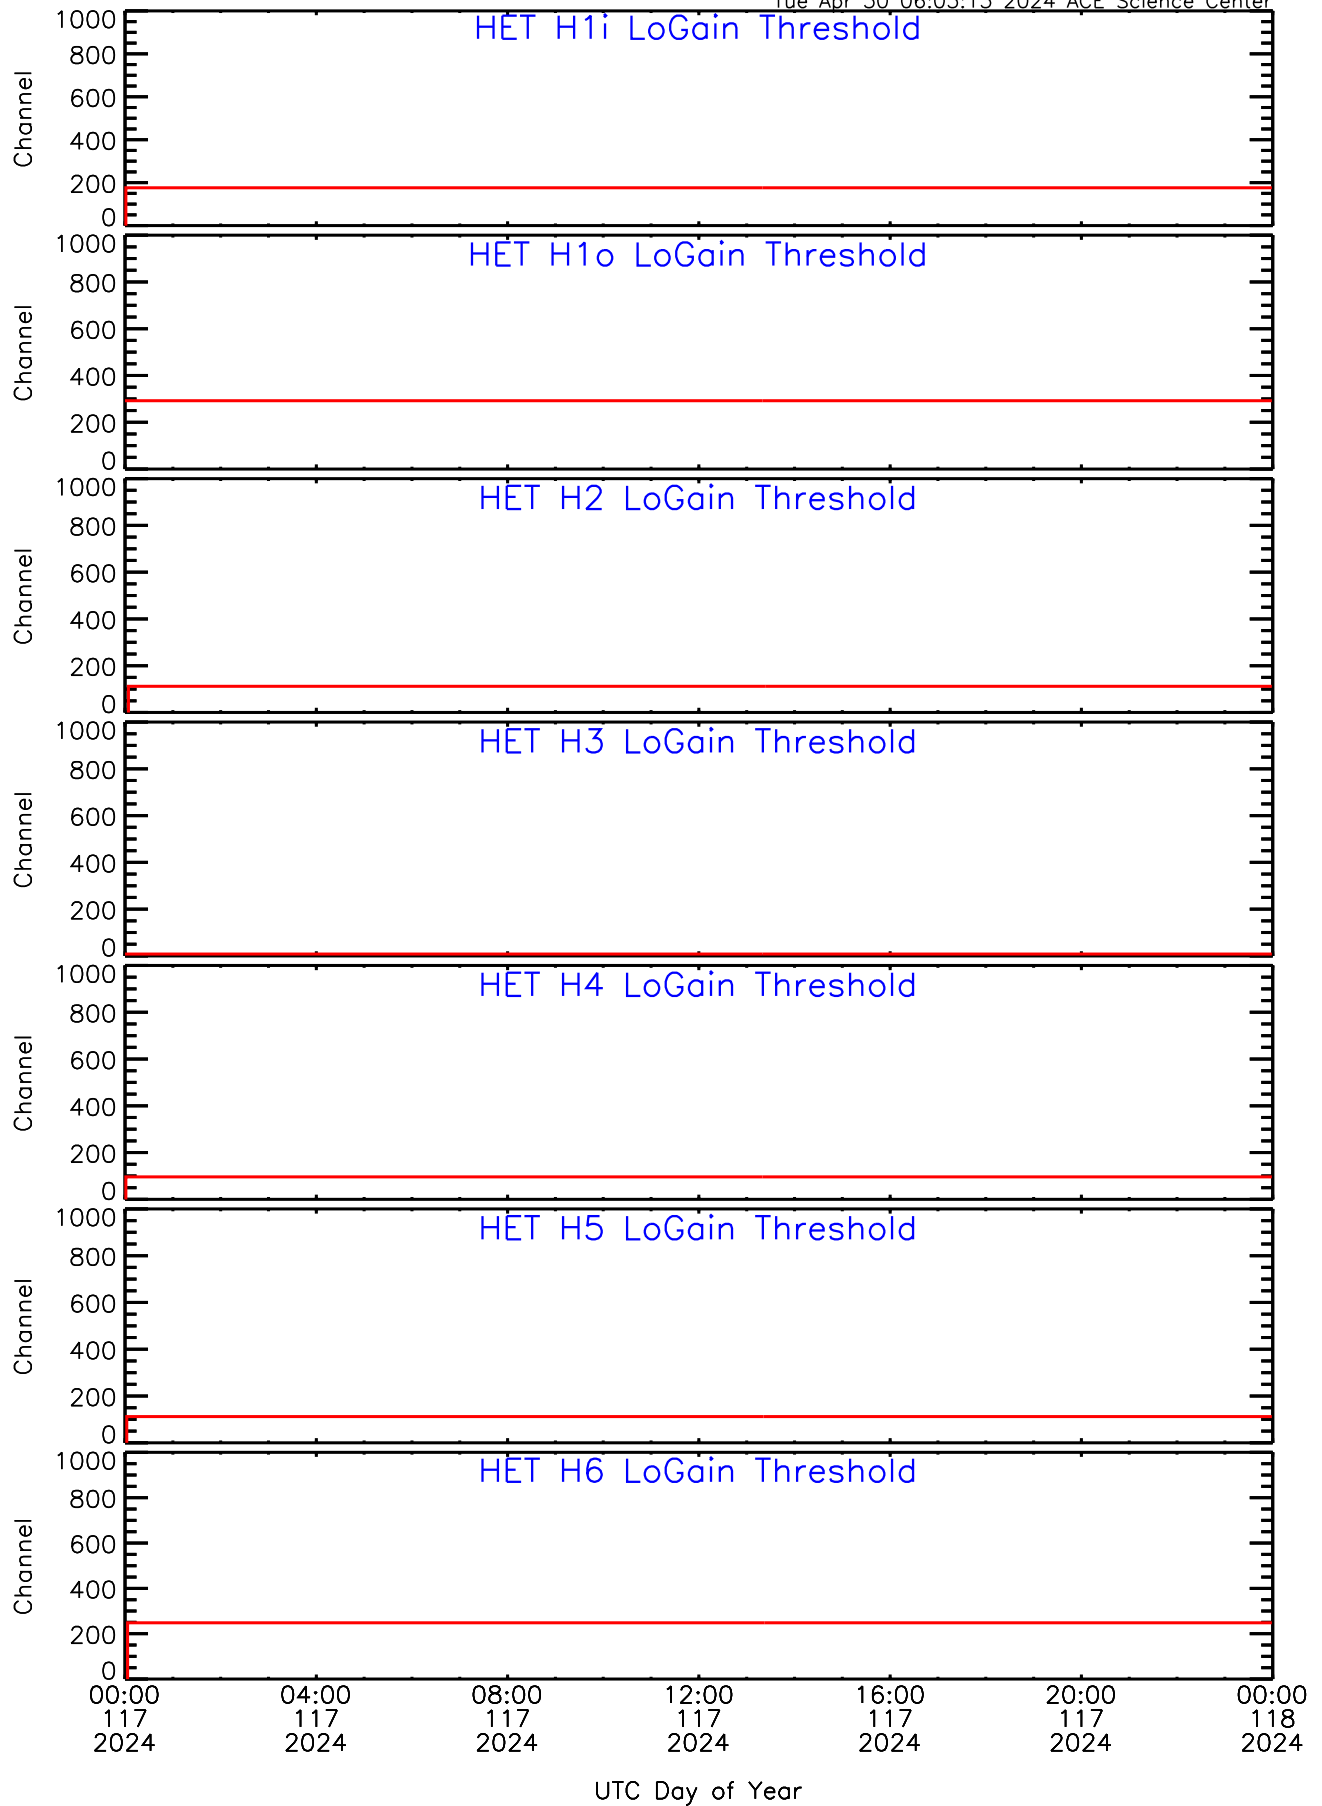

HET ahead Housekeeping Data for 2024-117

Tue Apr 30 06:03:12 2024 ACE Science Center

HET ahead Housekeeping Data for 2024-117

Tue Apr 30 06:03:12 2024 ACE Science Center

HET ahead Housekeeping Data for 2024-117

Tue Apr 30 06:03:13 2024 ACE Science Center

HET ahead Housekeeping Data for 2024-117

Tue Apr 30 06:03:13 2024 ACE Science Center