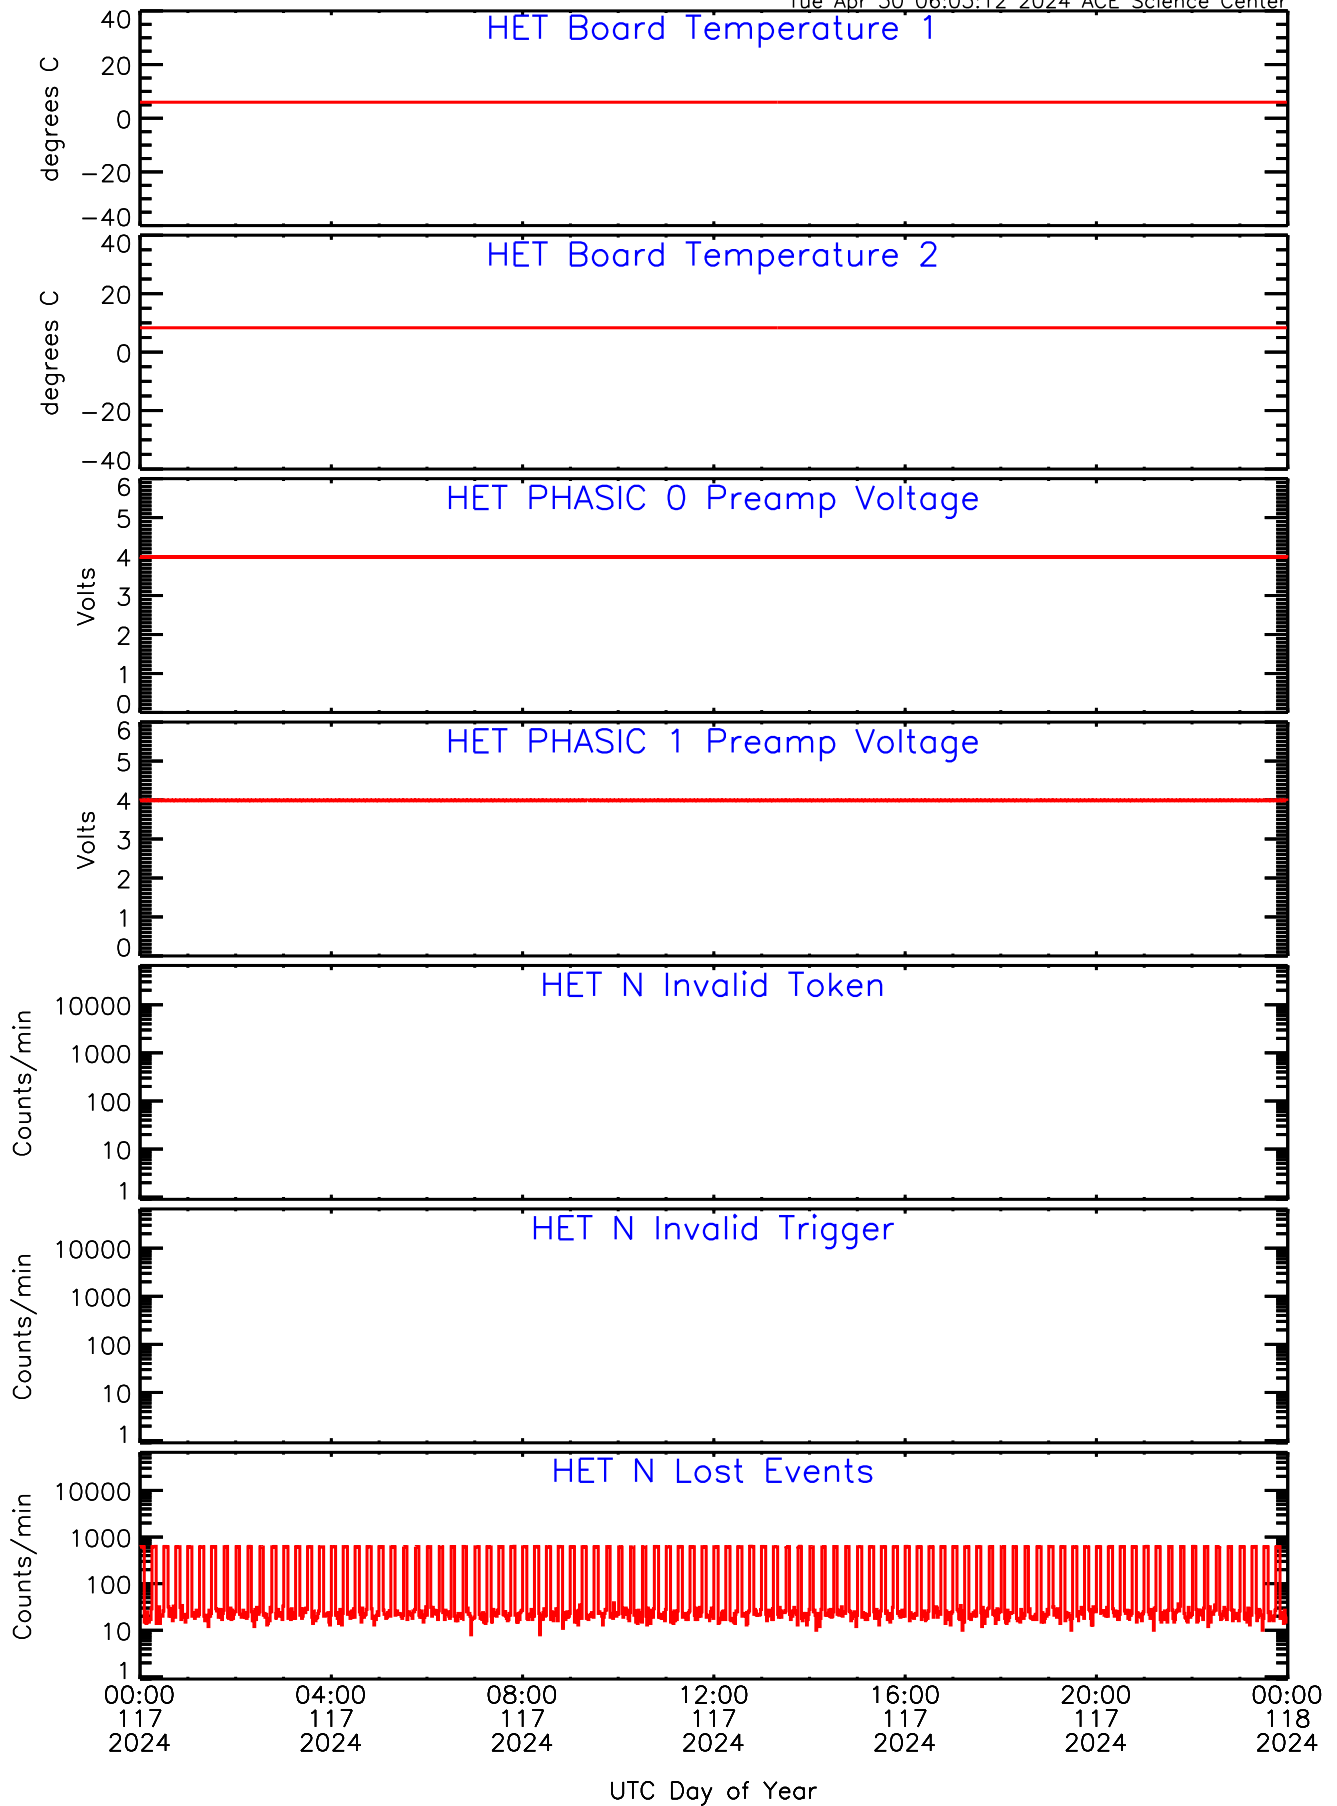

HET ahead Housekeeping Data for 2024-117

Tue Apr 30 06:03:12 2024 ACE Science Center

HET ahead Housekeeping Data for 2024-117

Tue Apr 30 06:03:12 2024 ACE Science Center

HET ahead Housekeeping Data for 2024-117

Tue Apr 30 06:03:13 2024 ACE Science Center

HET ahead Housekeeping Data for 2024-117

Tue Apr 30 06:03:13 2024 ACE Science Center