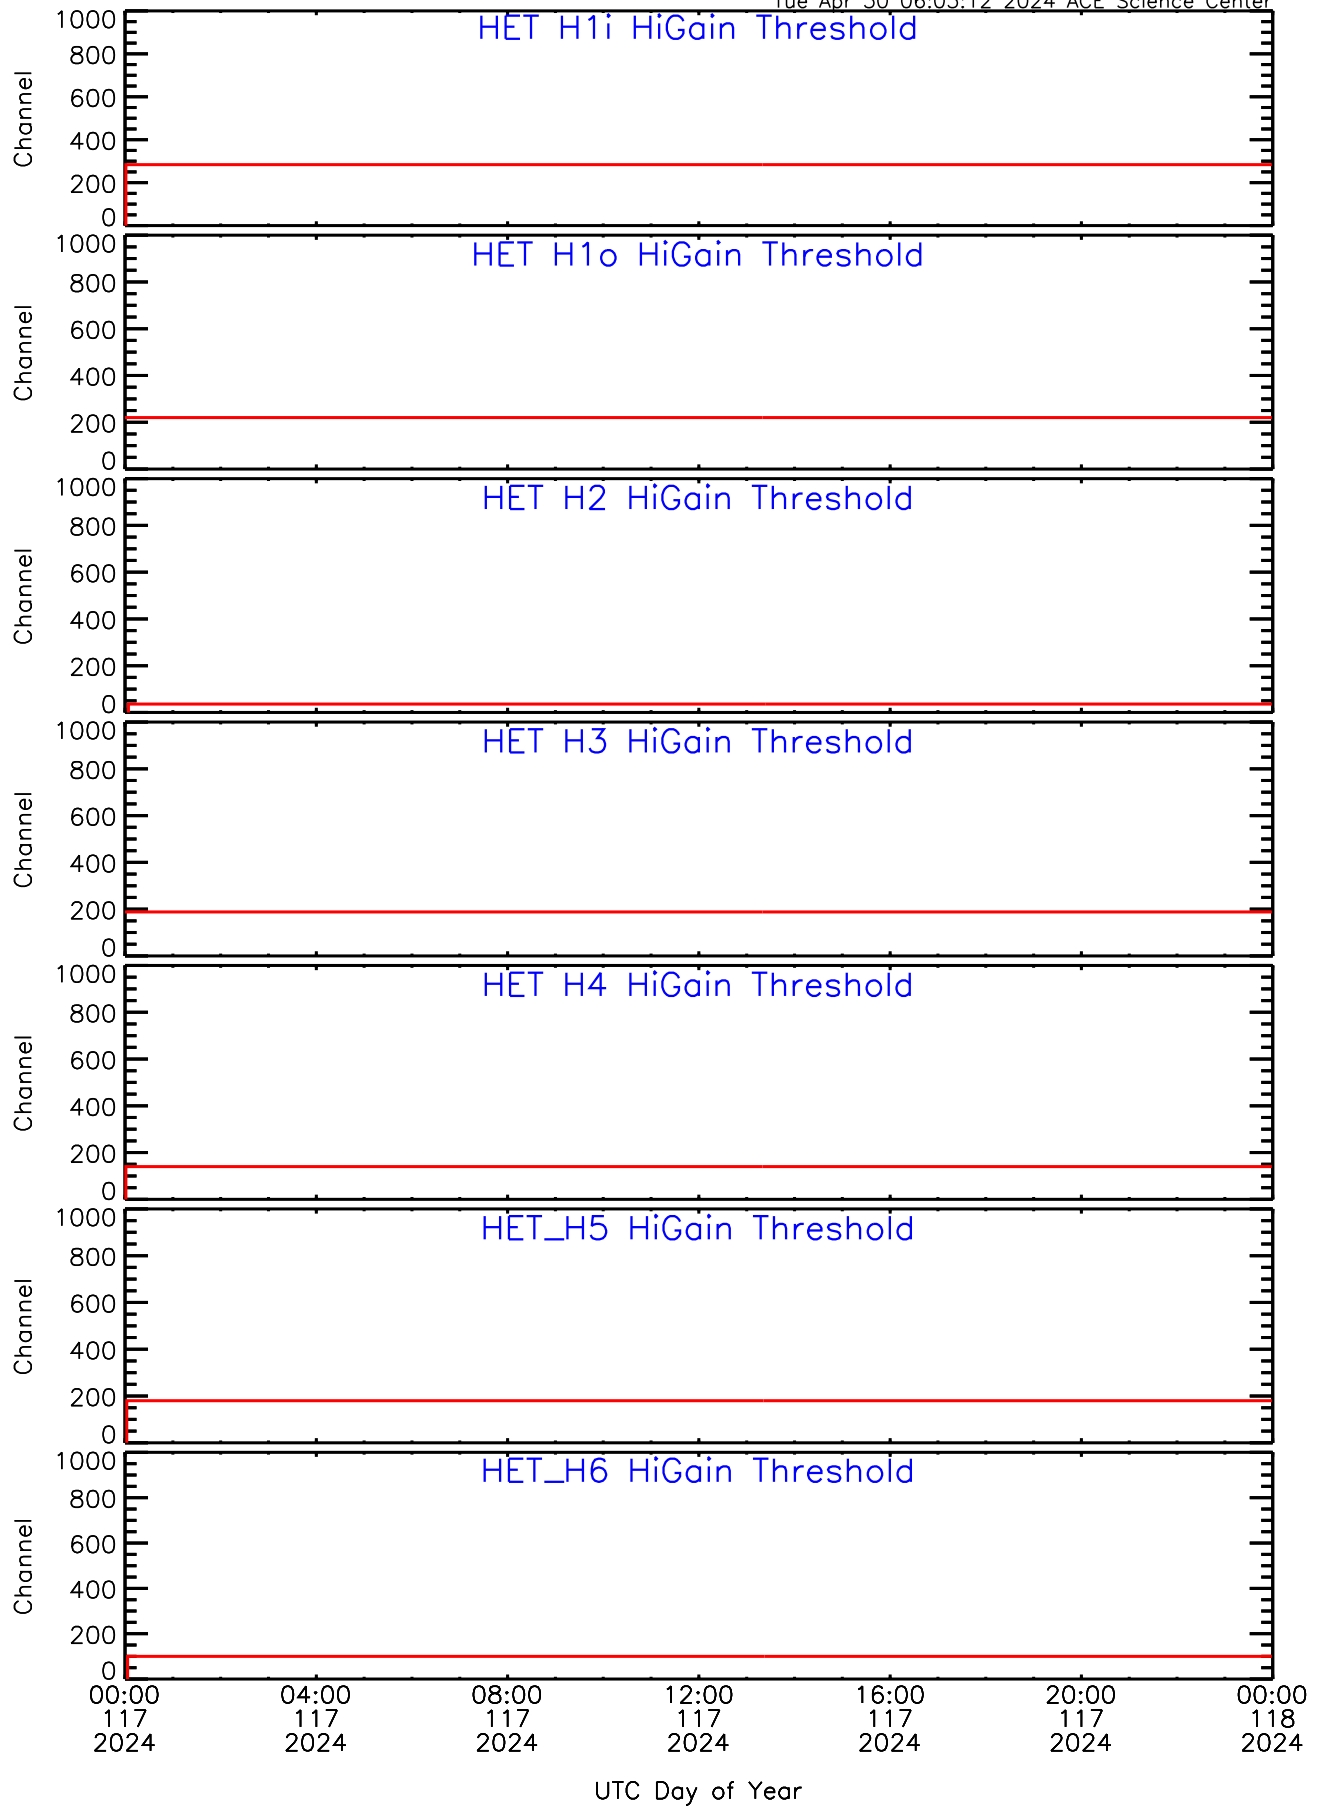

HET ahead Housekeeping Data for 2024-117

Tue Apr 30 06:03:12 2024 ACE Science Center

HET ahead Housekeeping Data for 2024-117

Tue Apr 30 06:03:12 2024 ACE Science Center

HET ahead Housekeeping Data for 2024-117

Tue Apr 30 06:03:13 2024 ACE Science Center

HET ahead Housekeeping Data for 2024-117

Tue Apr 30 06:03:13 2024 ACE Science Center