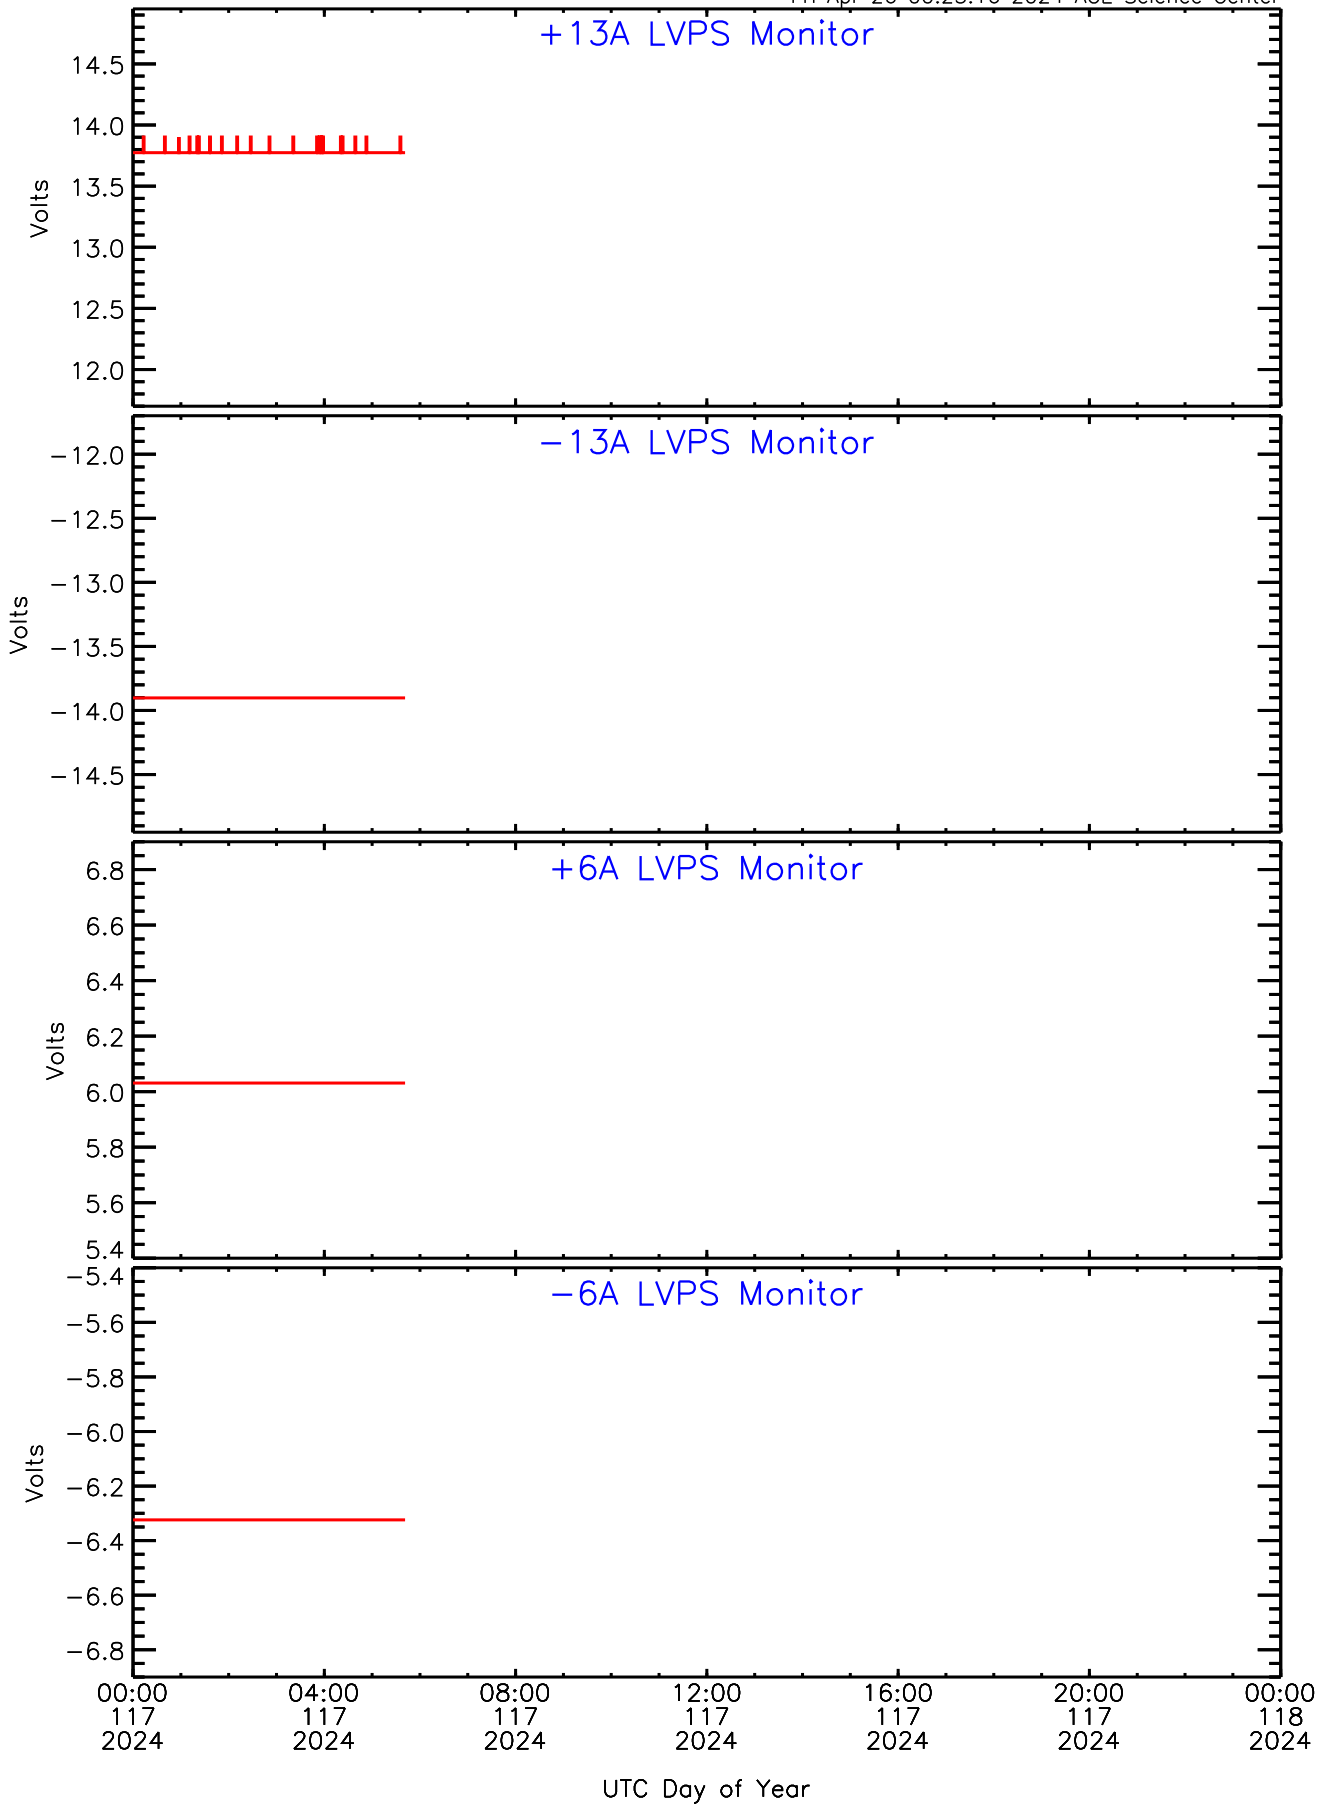

SEP-Central ahead Housekeeping Data for 2024-117

Fri Apr 26 00:25:16 2024 ACE Science Center

SEP-Central ahead Housekeeping Data for 2024-117

Fri Apr 26 00:25:16 2024 ACE Science Center

SEP-Central ahead Housekeeping Data for 2024-117

Fri Apr 26 00:25:16 2024 ACE Science Center

SEP-Central ahead Housekeeping Data for 2024-117

Fri Apr 26 00:25:16 2024 ACE Science Center

SEP-Central ahead Housekeeping Data for 2024-117

Fri Apr 26 00:25:16 2024 ACE Science Center