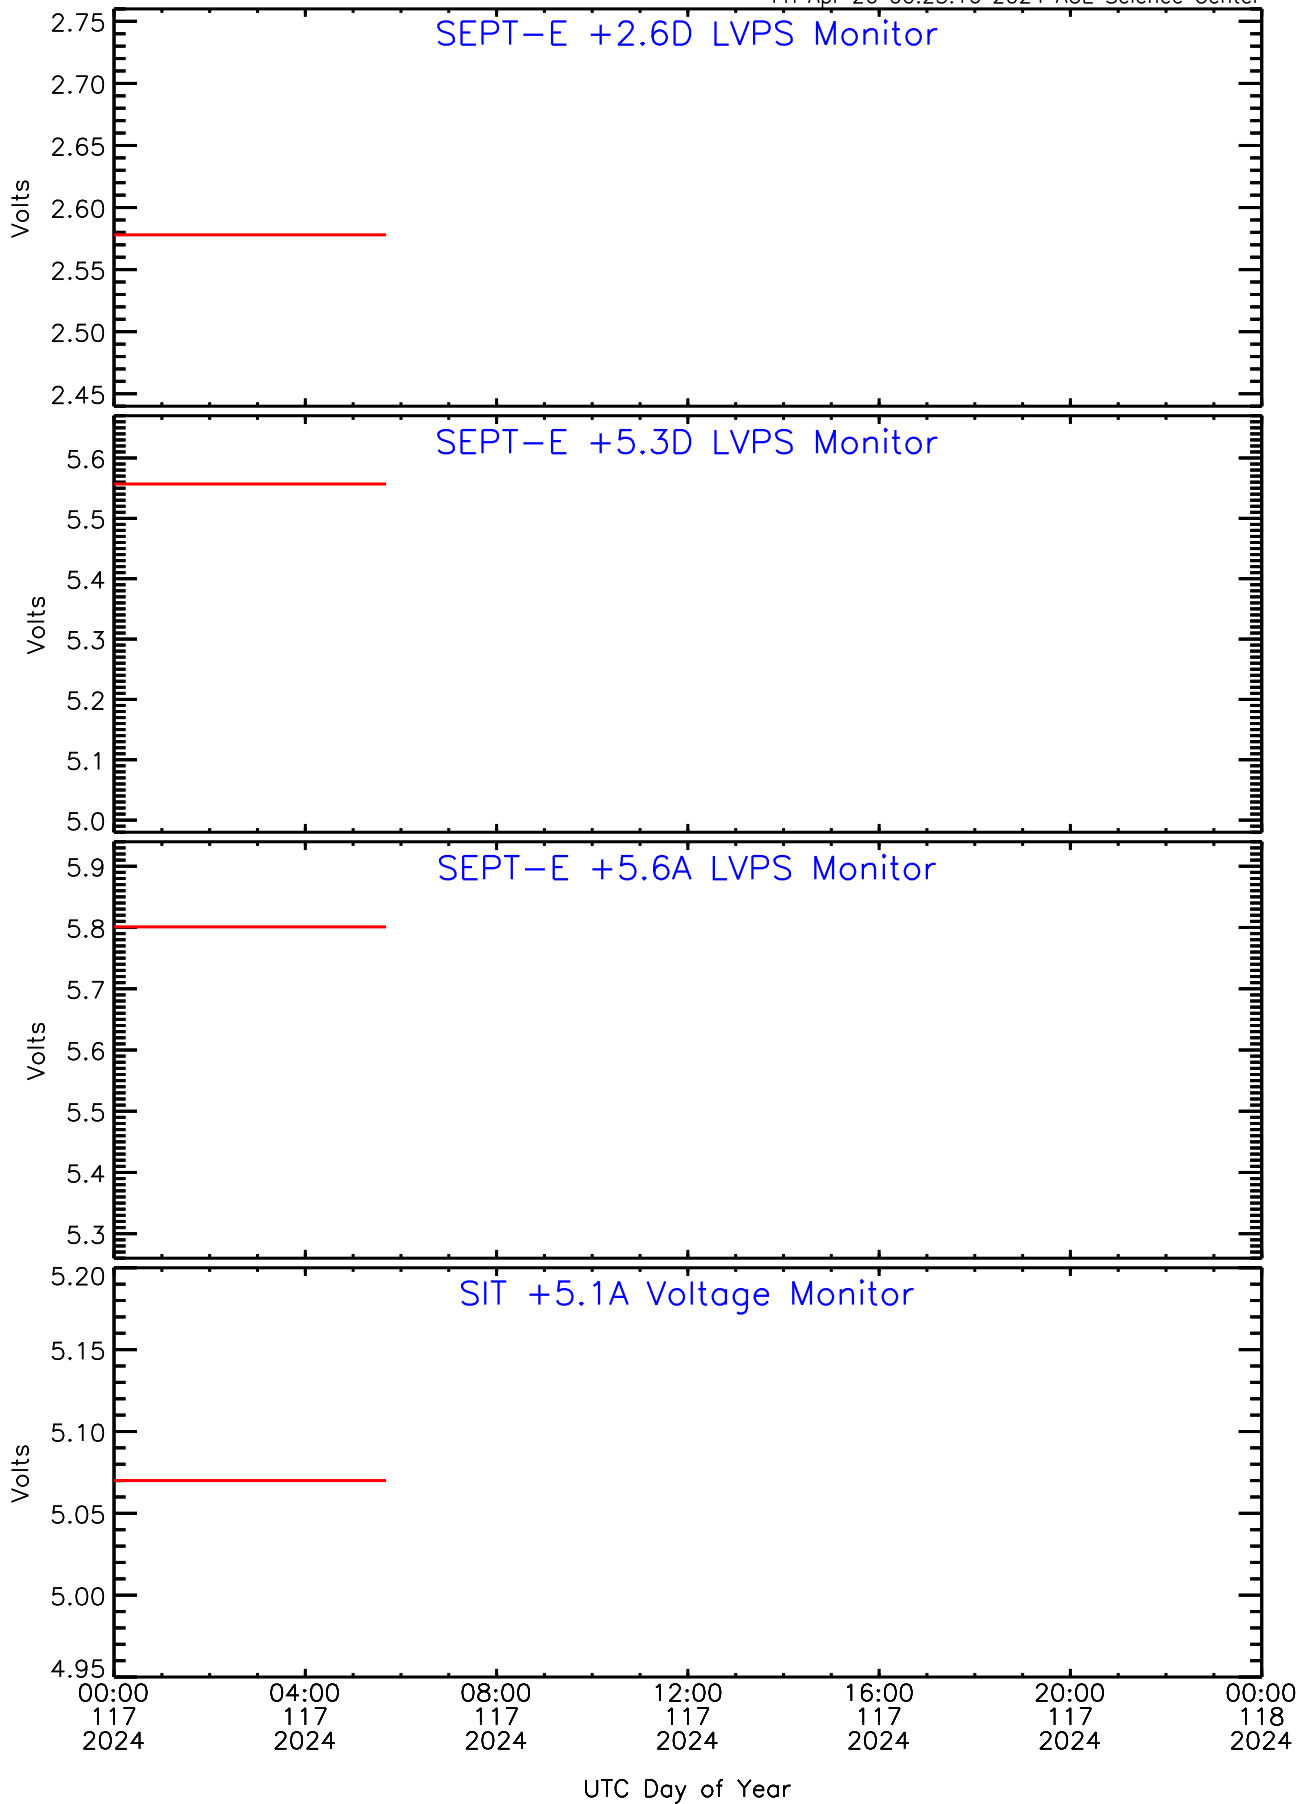

Fri Apr 26 00:25:16 2024 ACE Science Center

SEP-Central ahead Housekeeping Data for 2024-117

Fri Apr 26 00:25:16 2024 ACE Science Center

SEP-Central ahead Housekeeping Data for 2024-117

Fri Apr 26 00:25:16 2024 ACE Science Center