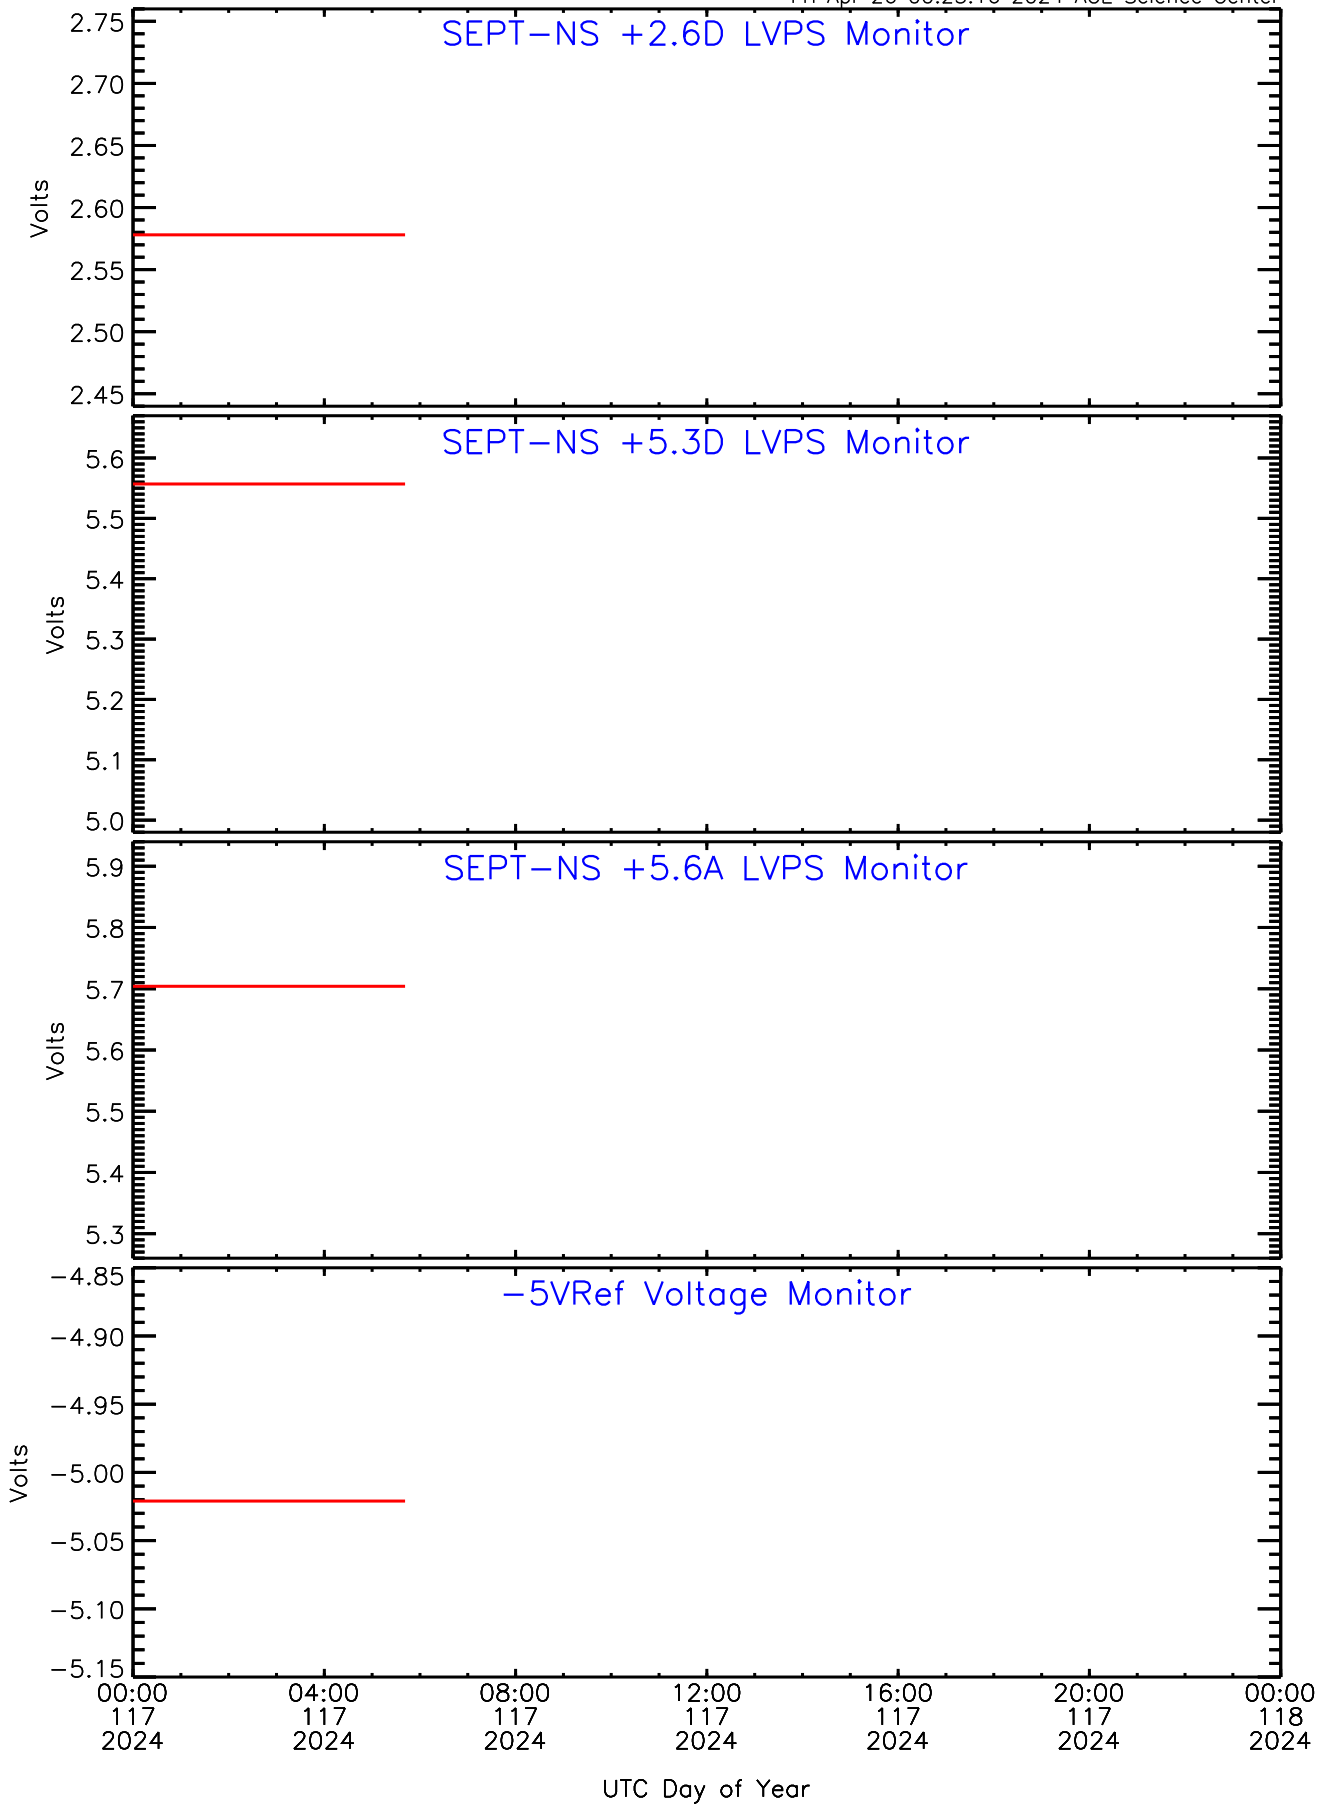

SEP-Central ahead Housekeeping Data for 2024-117

Fri Apr 26 00:25:16 2024 ACE Science Center

SEP-Central ahead Housekeeping Data for 2024-117

Fri Apr 26 00:25:16 2024 ACE Science Center

SEP-Central ahead Housekeeping Data for 2024-117

Fri Apr 26 00:25:16 2024 ACE Science Center

SEP-Central ahead Housekeeping Data for 2024-117

Fri Apr 26 00:25:16 2024 ACE Science Center

SEP-Central ahead Housekeeping Data for 2024-117

Fri Apr 26 00:25:16 2024 ACE Science Center