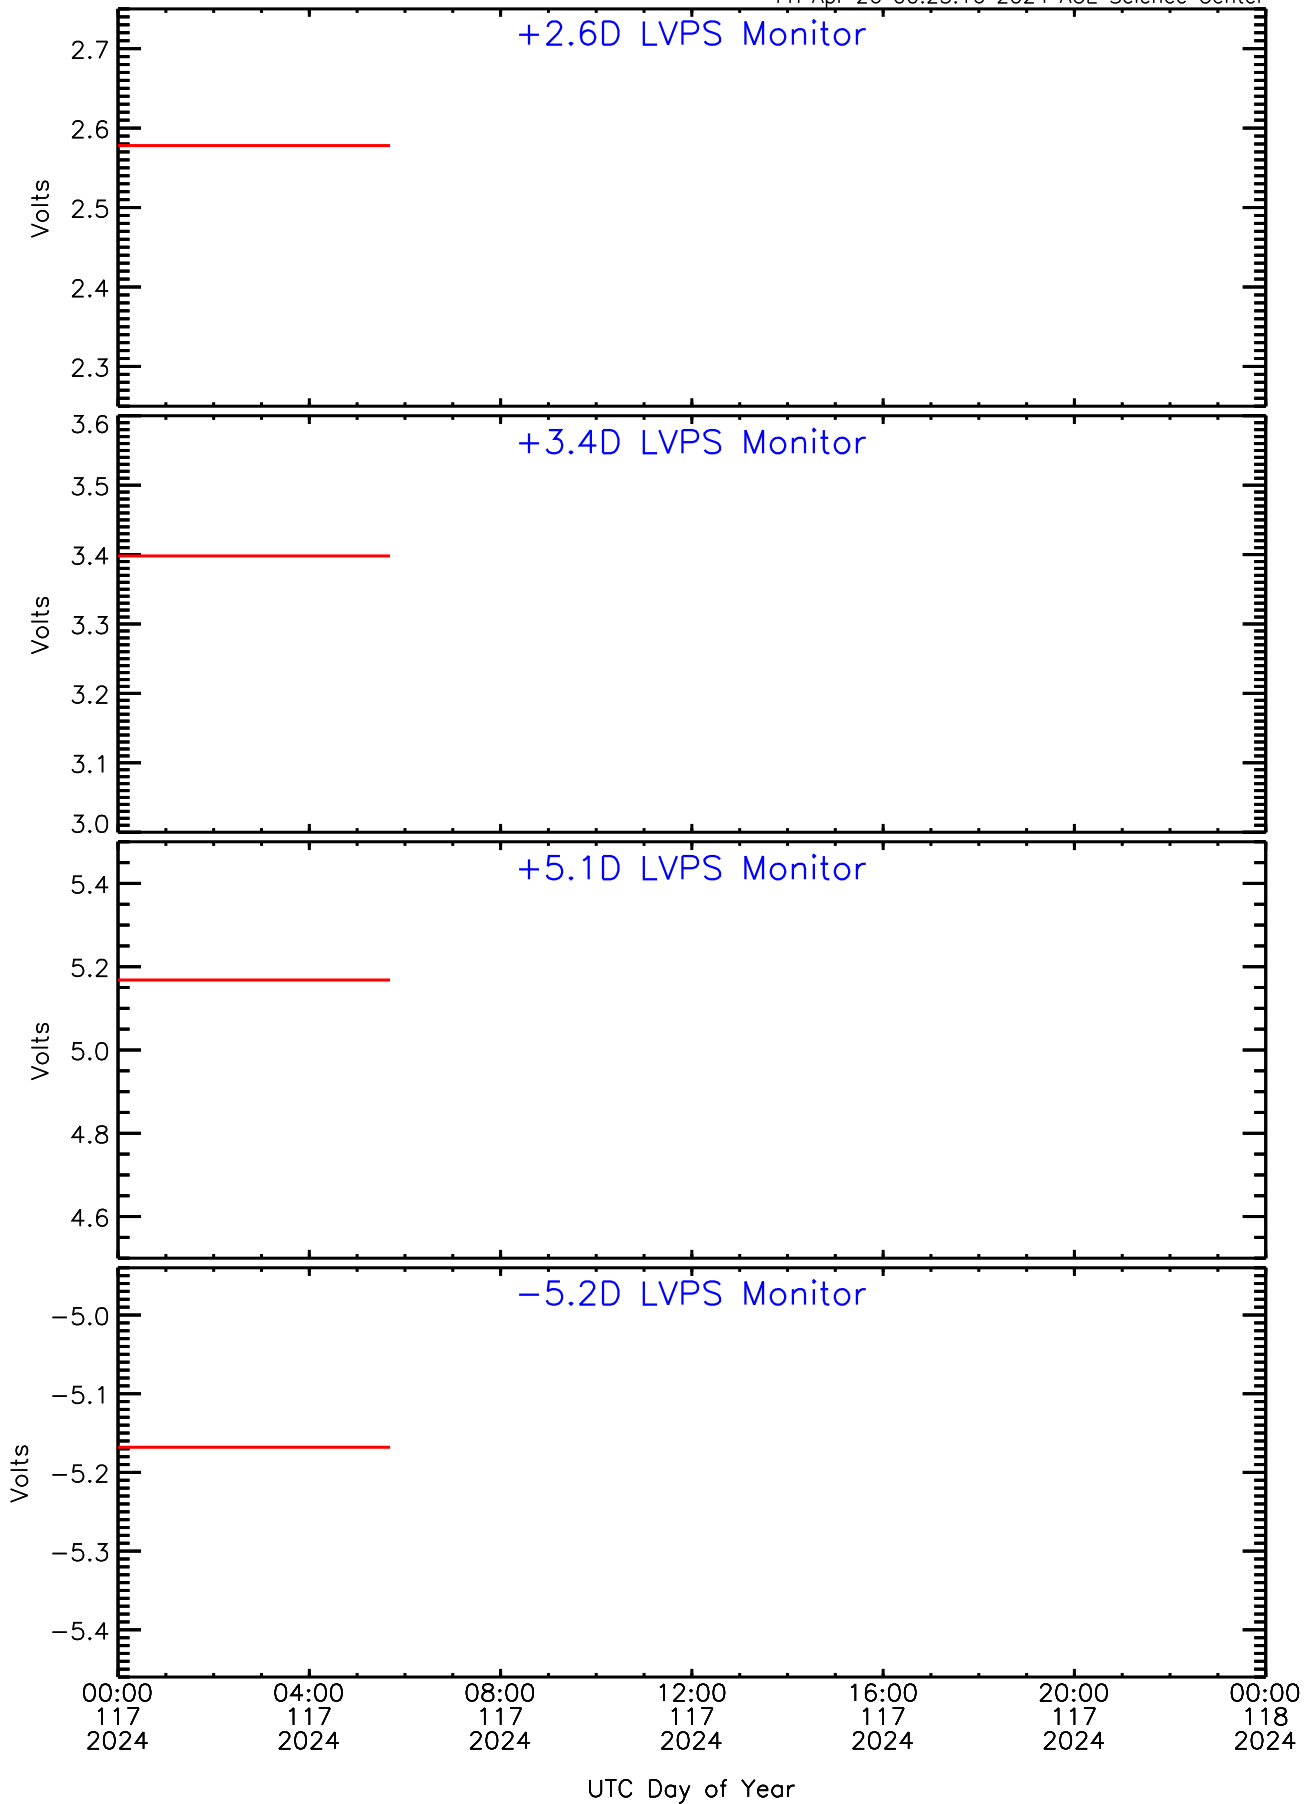

SEP-Central ahead Housekeeping Data for 2024-117

Fri Apr 26 00:25:16 2024 ACE Science Center

SEP-Central ahead Housekeeping Data for 2024-117

Fri Apr 26 00:25:16 2024 ACE Science Center

SEP-Central ahead Housekeeping Data for 2024-117

Fri Apr 26 00:25:16 2024 ACE Science Center

SEP-Central ahead Housekeeping Data for 2024-117

Fri Apr 26 00:25:16 2024 ACE Science Center

SEP-Central ahead Housekeeping Data for 2024-117

Fri Apr 26 00:25:16 2024 ACE Science Center