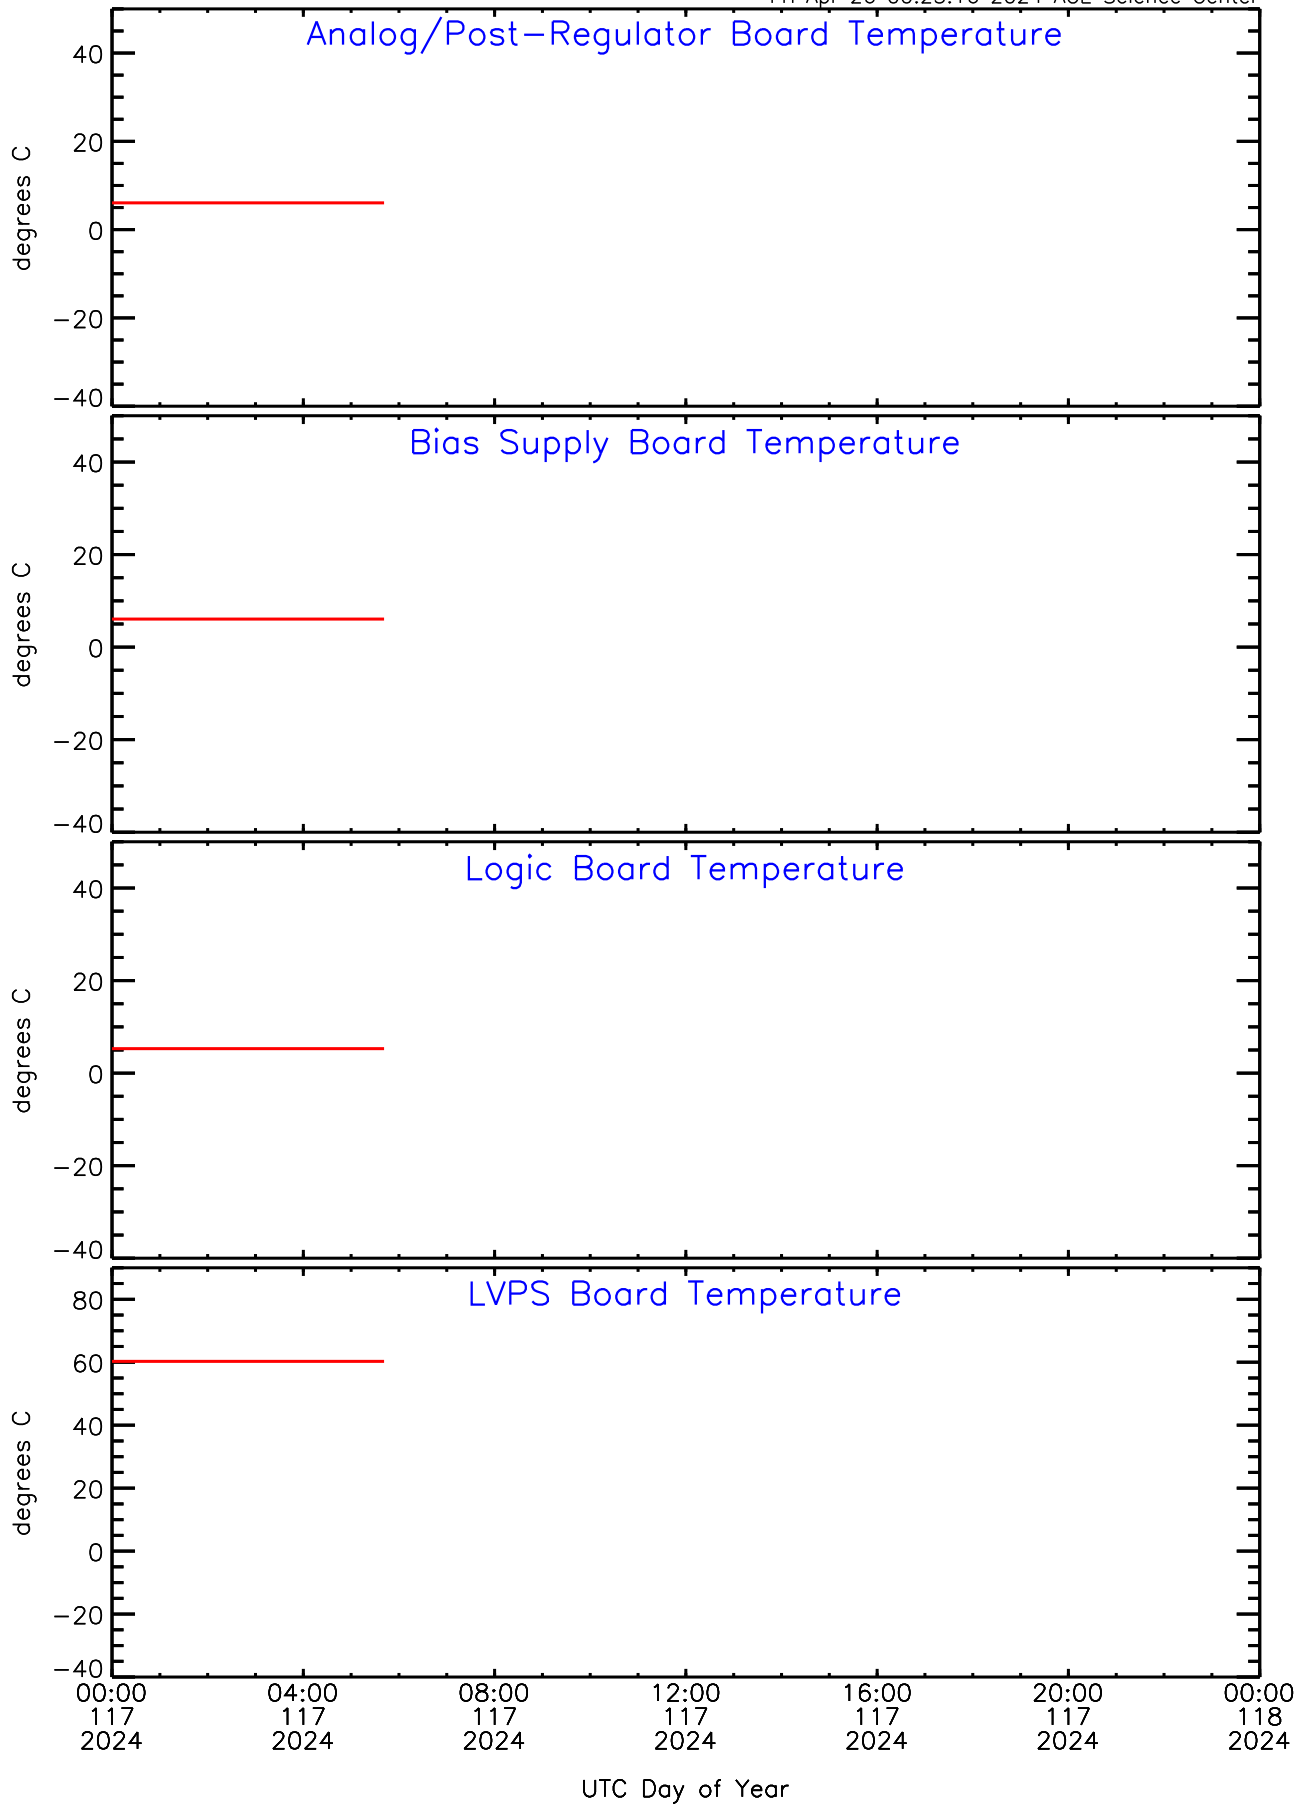

SEP-Central ahead Housekeeping Data for 2024-117

Fri Apr 26 00:25:16 2024 ACE Science Center

SEP-Central ahead Housekeeping Data for 2024-117

Fri Apr 26 00:25:16 2024 ACE Science Center

SEP-Central ahead Housekeeping Data for 2024-117