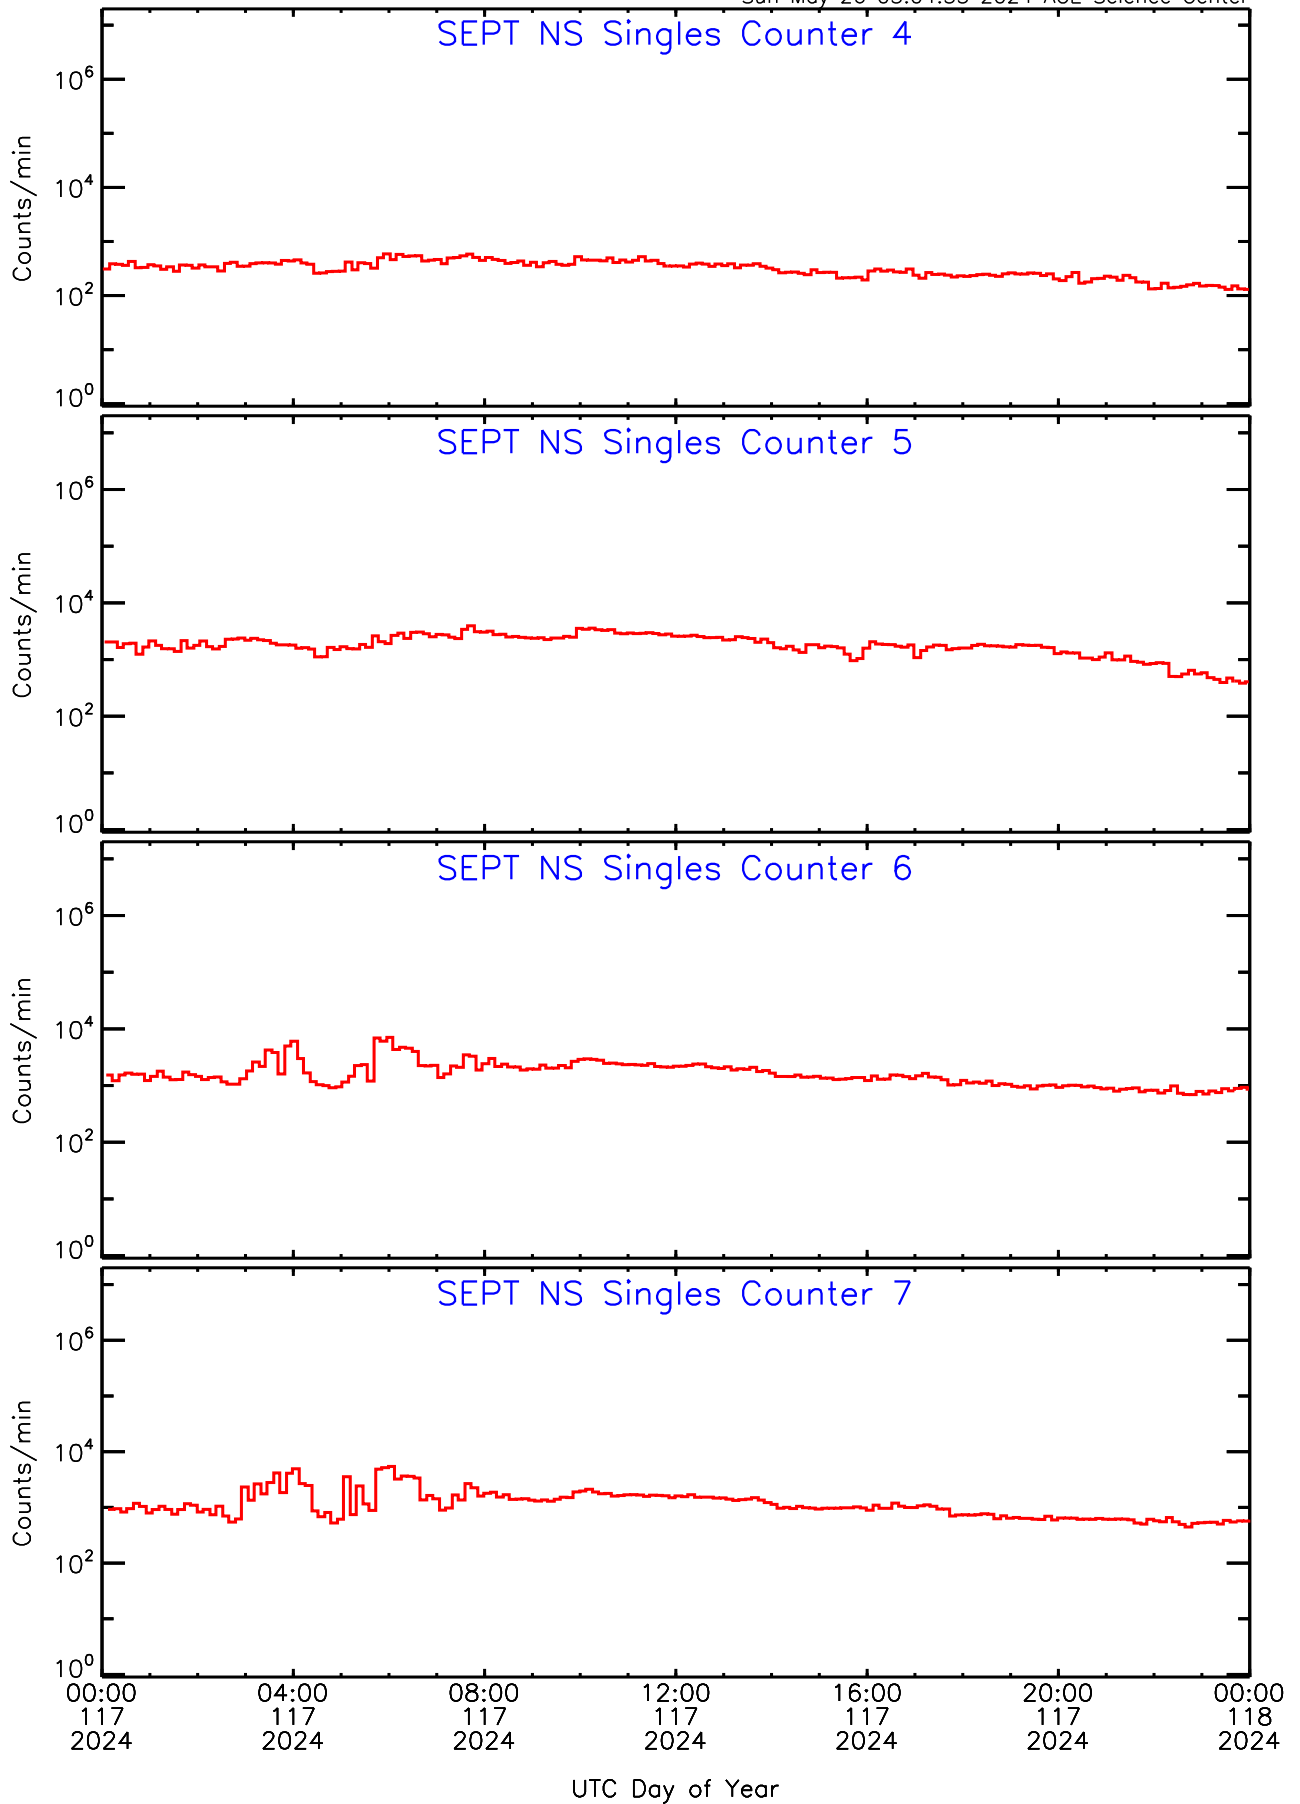

Sun May 26 03:04:35 2024 ACE Science Center

SEPT ahead Housekeeping Data for 2024-117

Sun May 26 03:04:35 2024 ACE Science Center

SEPT ahead Housekeeping Data for 2024-117

Sun May 26 03:04:35 2024 ACE Science Center

SEPT ahead Housekeeping Data for 2024-117

Sun May 26 03:04:35 2024 ACE Science Center

SEPT ahead Housekeeping Data for 2024-117

Sun May 26 03:04:35 2024 ACE Science Center

SEPT ahead Housekeeping Data for 2024-117