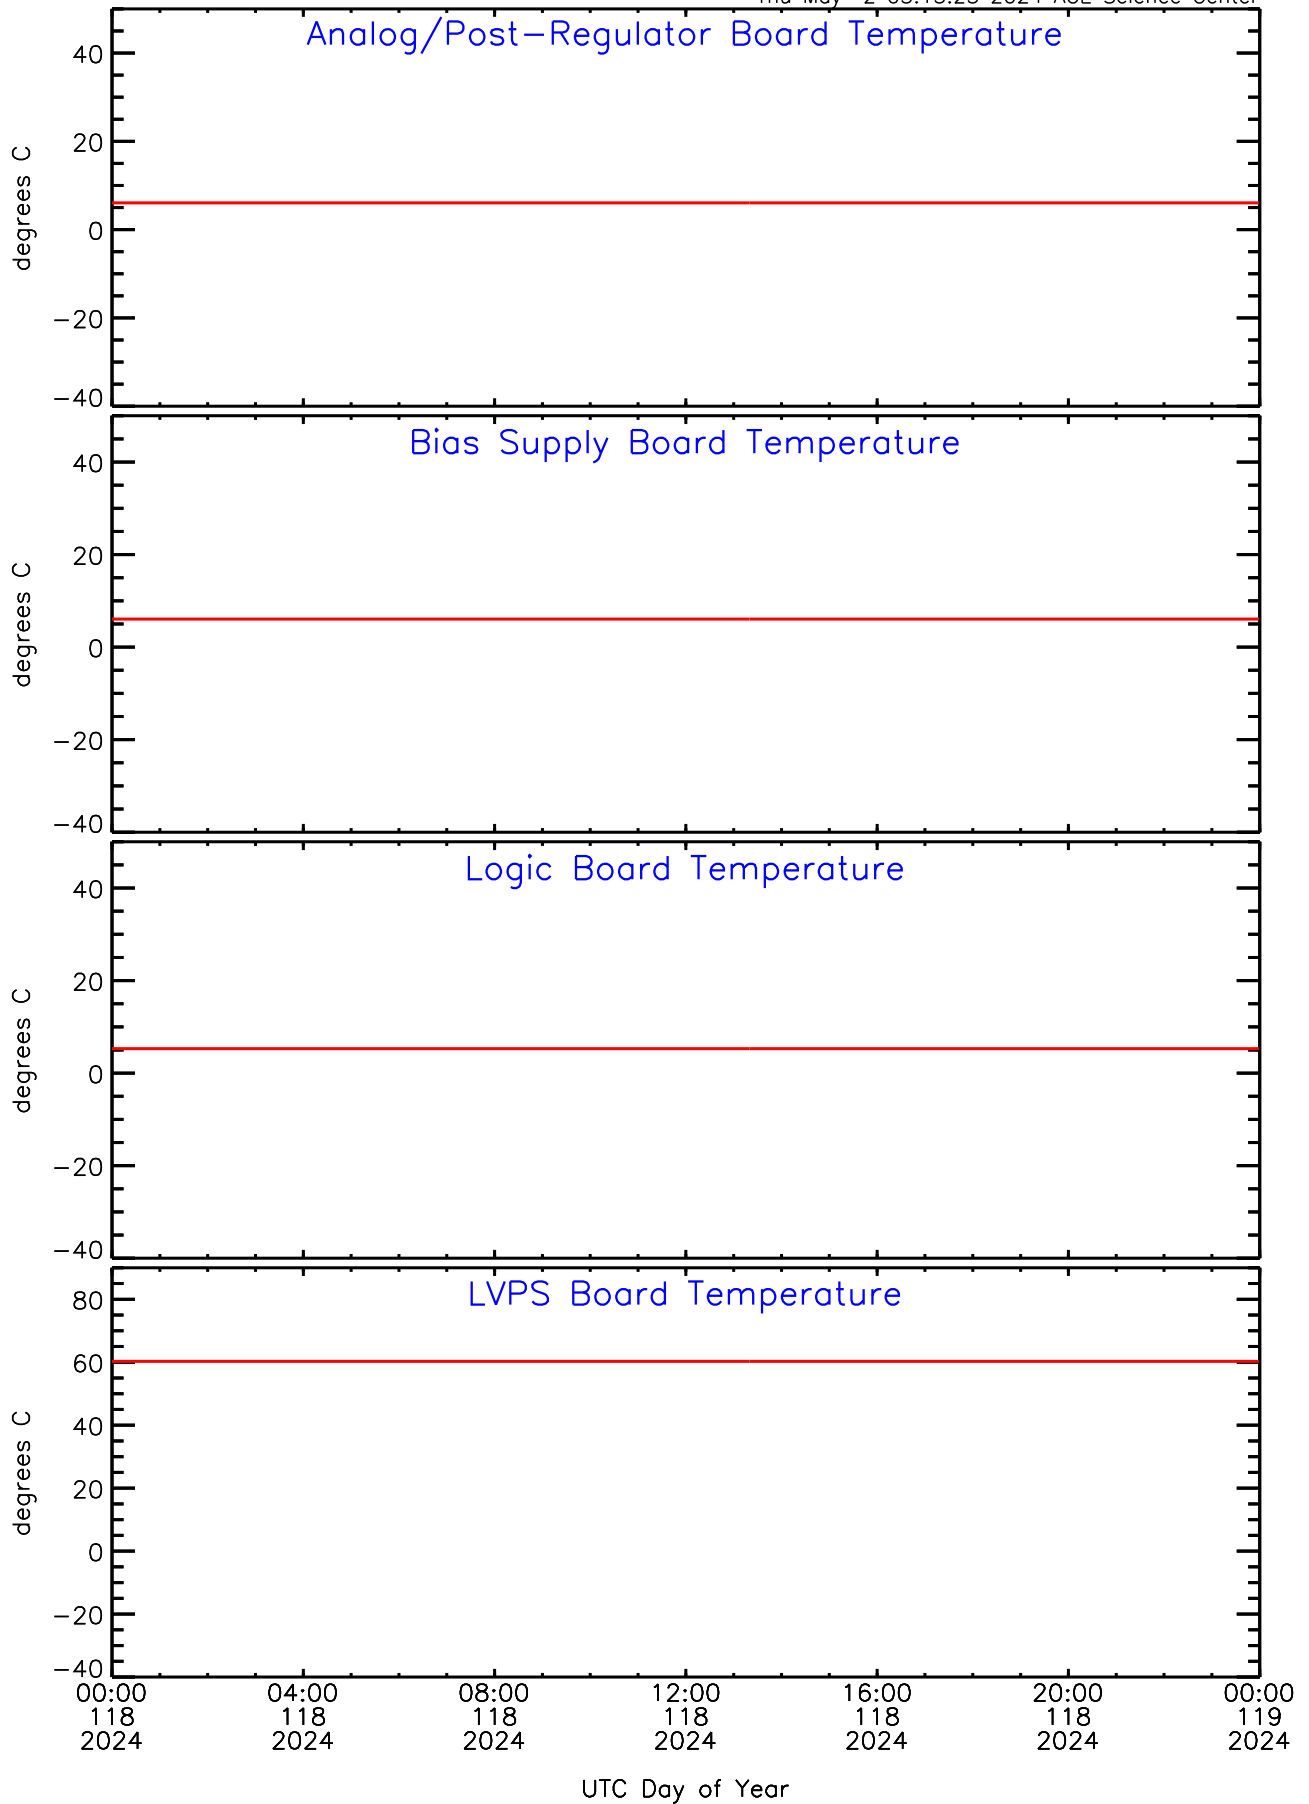

SEP-Central ahead Housekeeping Data for 2024-118

Thu May 2 03:15:25 2024 ACE Science Center

SEP-Central ahead Housekeeping Data for 2024-118

Thu May 2 03:15:25 2024 ACE Science Center

SEP-Central ahead Housekeeping Data for 2024-118

Thu May 2 03:15:25 2024 ACE Science Center

SEP-Central ahead Housekeeping Data for 2024-118

Thu May 2 03:15:25 2024 ACE Science Center

SEP-Central ahead Housekeeping Data for 2024-118

Thu May 2 03:15:25 2024 ACE Science Center

SEP-Central ahead Housekeeping Data for 2024-118

Thu May 2 03:15:25 2024 ACE Science Center