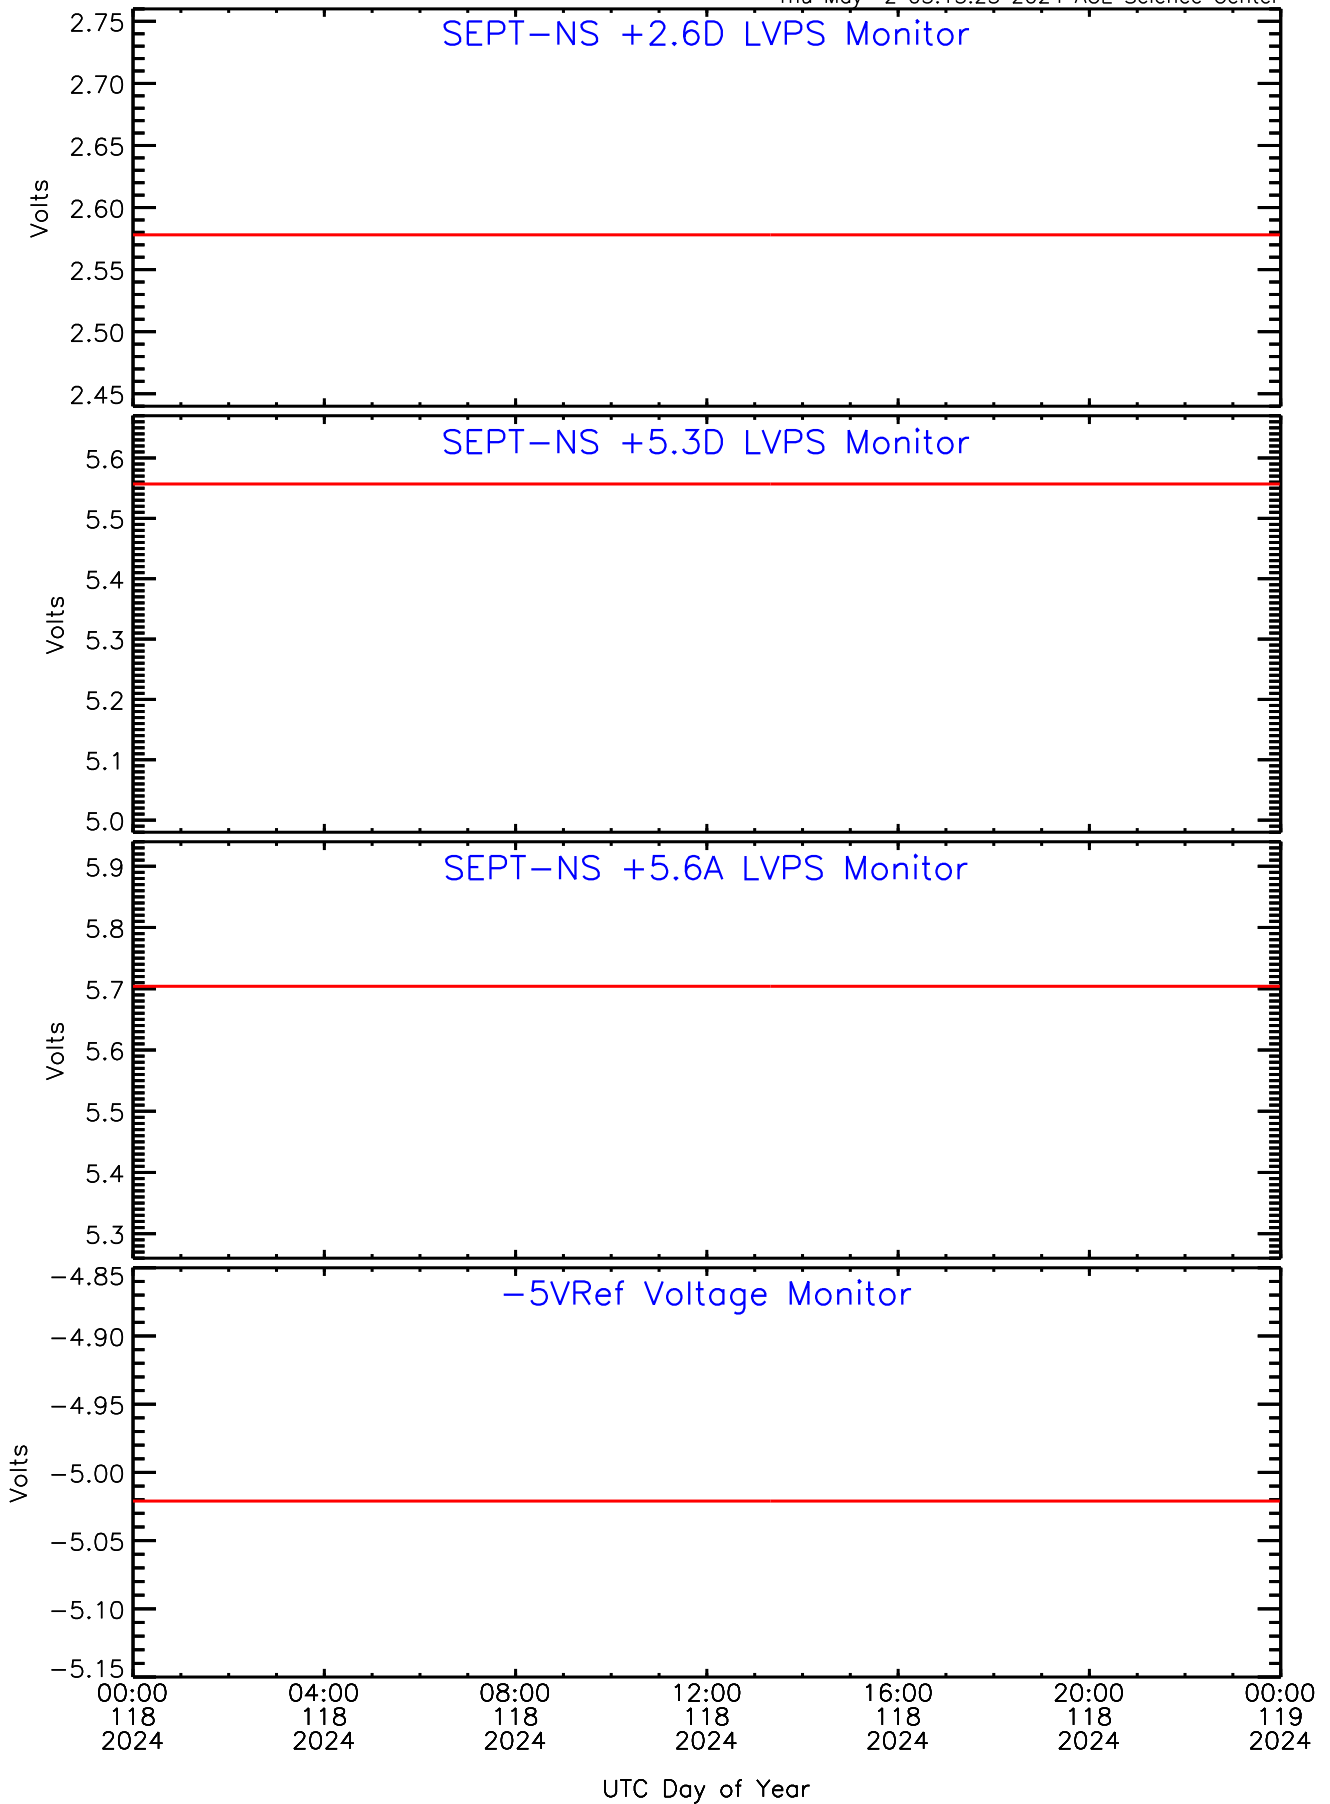

SEP-Central ahead Housekeeping Data for 2024-118

Thu May 2 03:15:25 2024 ACE Science Center

SEP-Central ahead Housekeeping Data for 2024-118

Thu May 2 03:15:25 2024 ACE Science Center

SEP-Central ahead Housekeeping Data for 2024-118

Thu May 2 03:15:25 2024 ACE Science Center

SEP-Central ahead Housekeeping Data for 2024-118

Thu May 2 03:15:25 2024 ACE Science Center

SEP-Central ahead Housekeeping Data for 2024-118

Thu May 2 03:15:25 2024 ACE Science Center