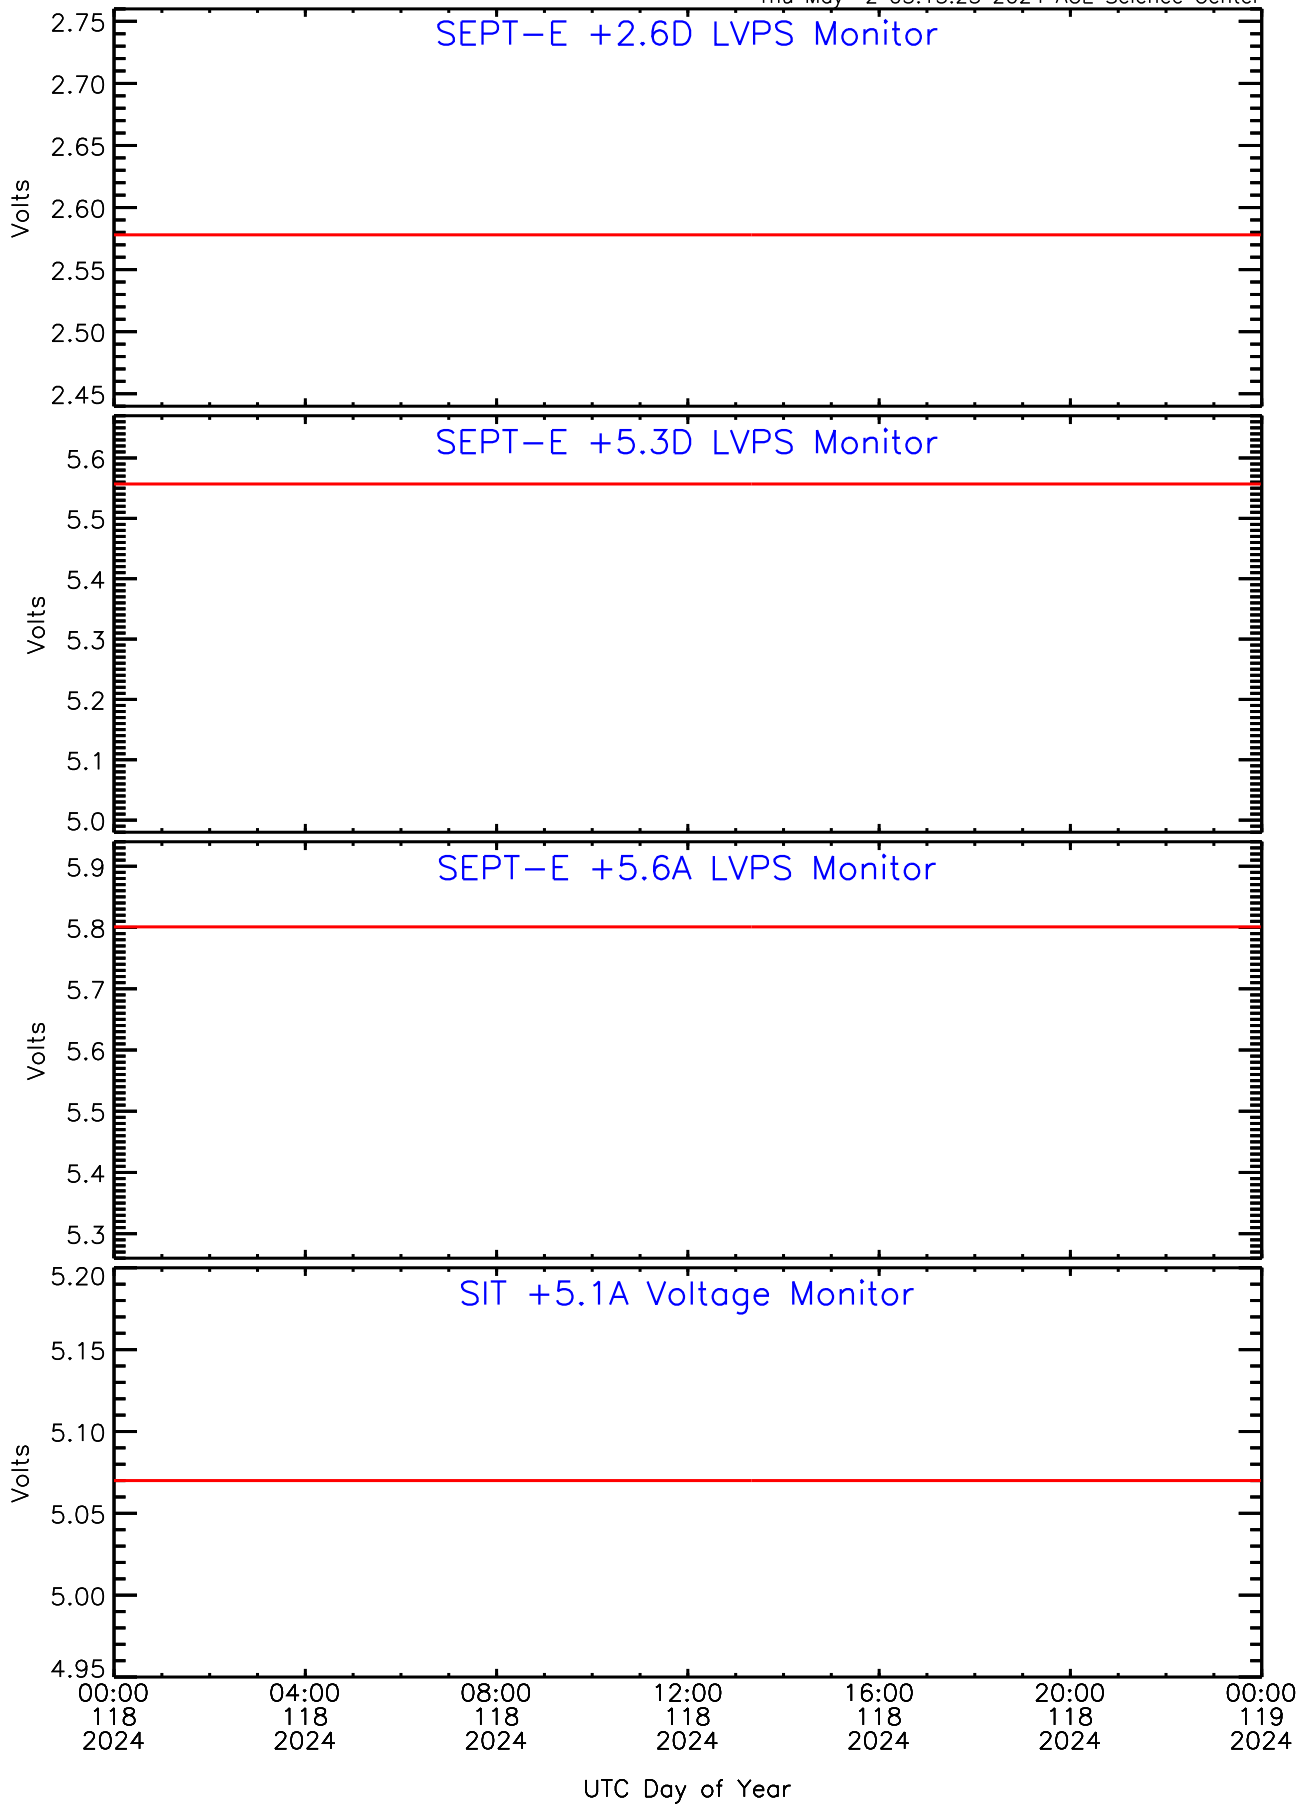

Thu May 2 03:15:25 2024 ACE Science Center

SEP-Central ahead Housekeeping Data for 2024-118

Thu May 2 03:15:25 2024 ACE Science Center

SEP-Central ahead Housekeeping Data for 2024-118

Thu May 2 03:15:25 2024 ACE Science Center

SEP-Central ahead Housekeeping Data for 2024-118

Thu May 2 03:15:25 2024 ACE Science Center