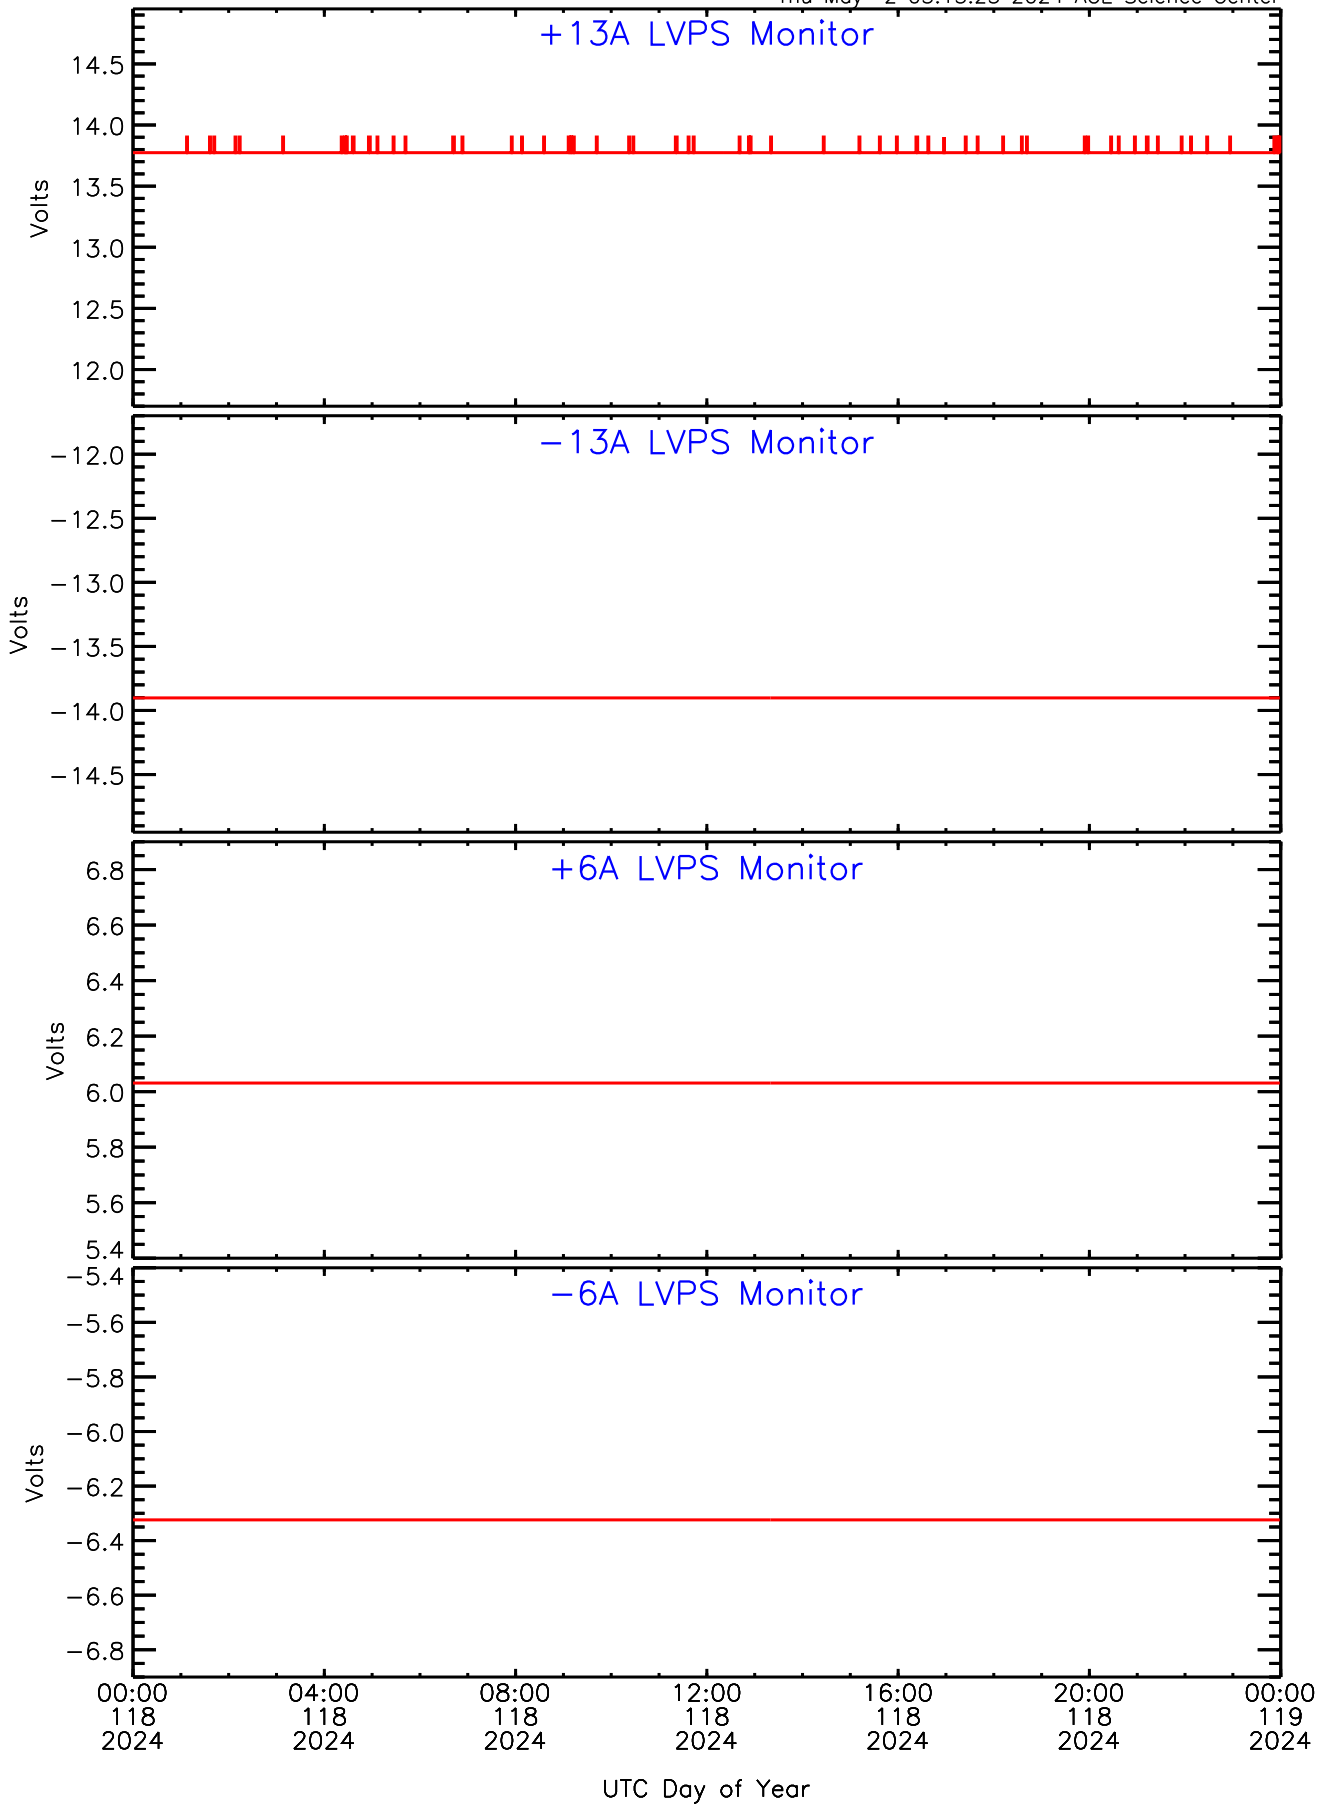

SEP-Central ahead Housekeeping Data for 2024-118

Thu May 2 03:15:25 2024 ACE Science Center

SEP-Central ahead Housekeeping Data for 2024-118

Thu May 2 03:15:25 2024 ACE Science Center

SEP-Central ahead Housekeeping Data for 2024-118

Thu May 2 03:15:25 2024 ACE Science Center

SEP-Central ahead Housekeeping Data for 2024-118

Thu May 2 03:15:25 2024 ACE Science Center

SEP-Central ahead Housekeeping Data for 2024-118

Thu May 2 03:15:25 2024 ACE Science Center

SEP-Central ahead Housekeeping Data for 2024-118

Thu May 2 03:15:25 2024 ACE Science Center