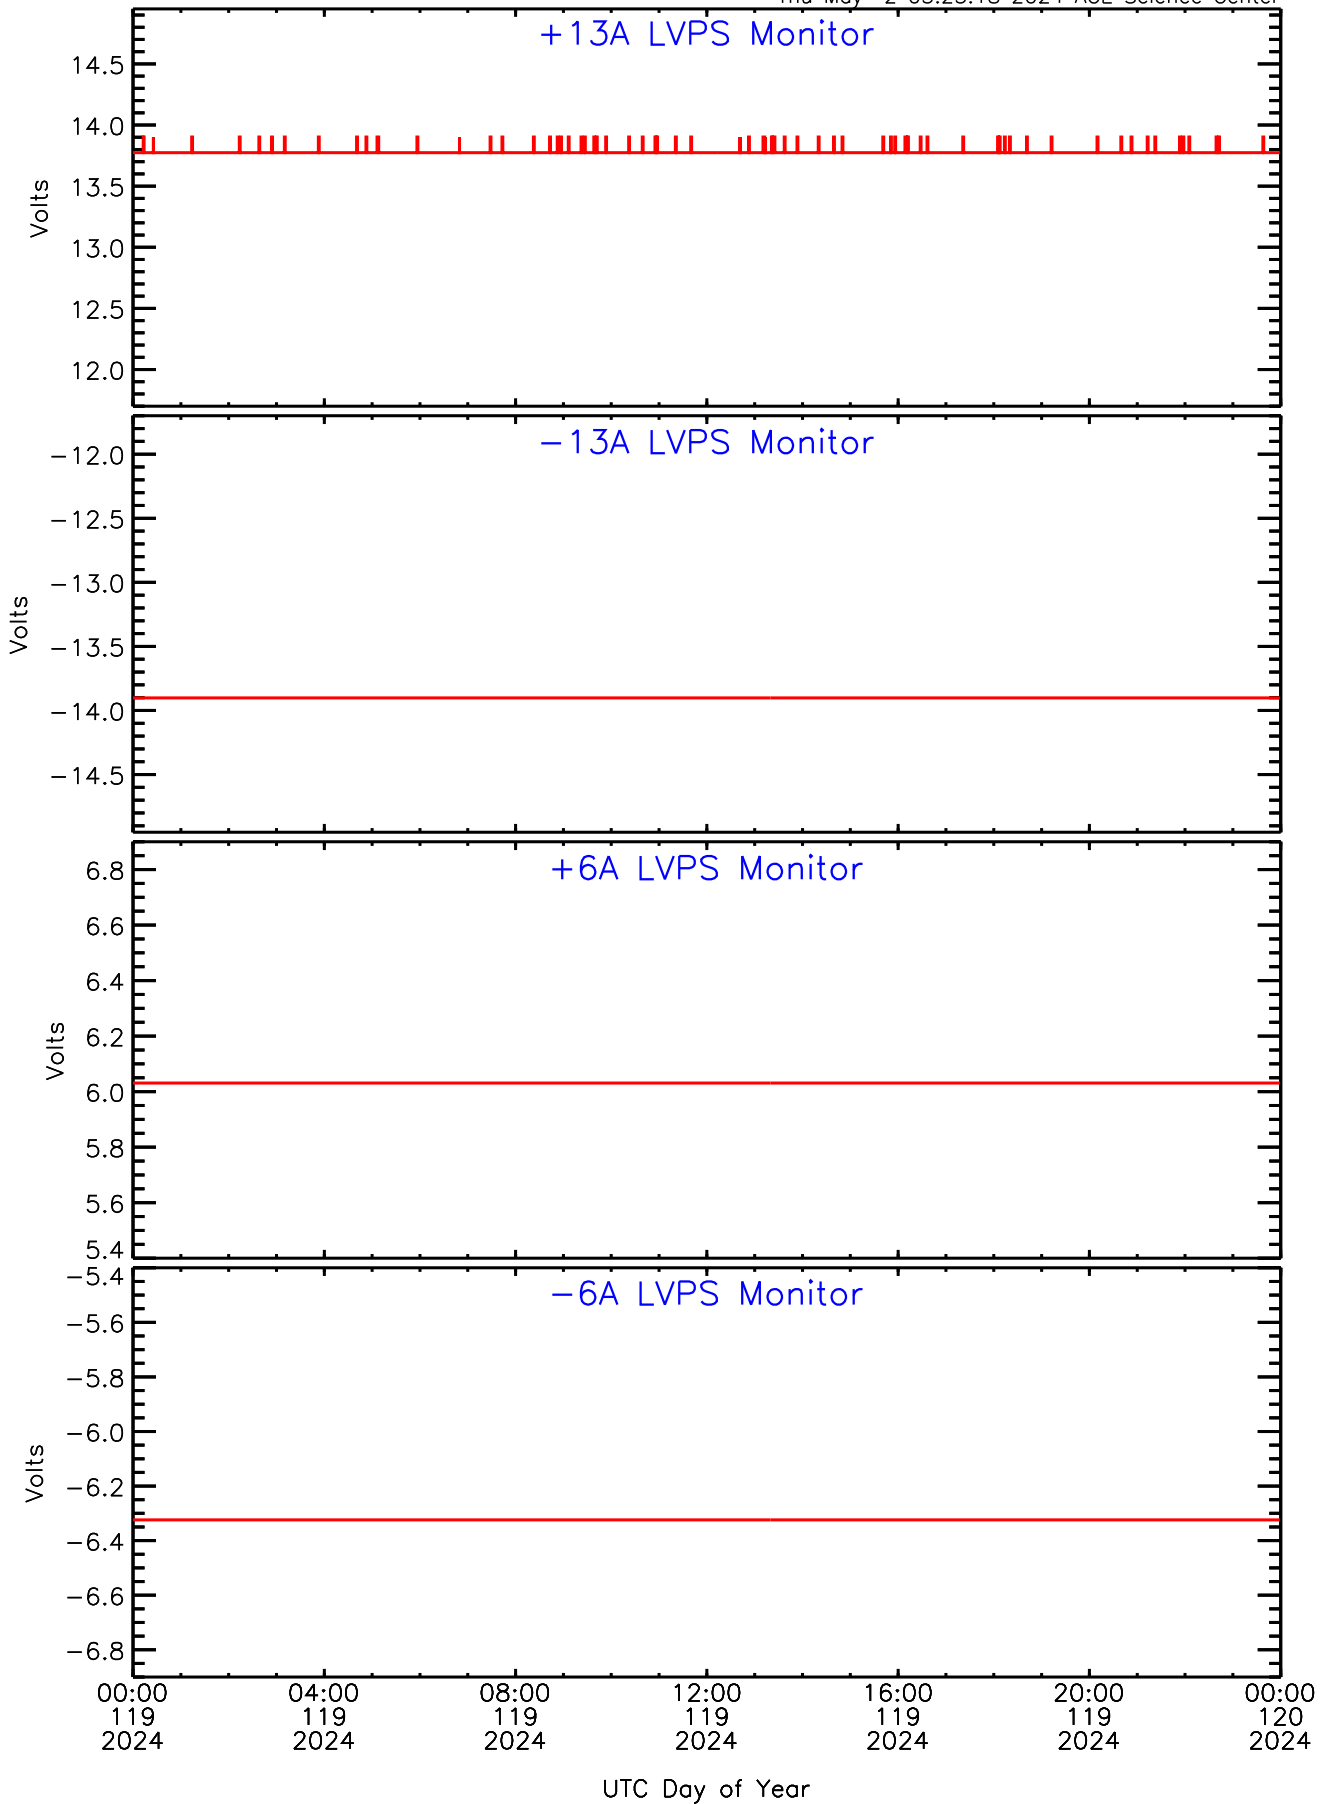

SEP-Central ahead Housekeeping Data for 2024-119

Thu May 2 03:25:18 2024 ACE Science Center

SEP-Central ahead Housekeeping Data for 2024-119

Thu May 2 03:25:18 2024 ACE Science Center

SEP-Central ahead Housekeeping Data for 2024-119

Thu May 2 03:25:18 2024 ACE Science Center

SEP-Central ahead Housekeeping Data for 2024-119

Thu May 2 03:25:18 2024 ACE Science Center

SEP-Central ahead Housekeeping Data for 2024-119

Thu May 2 03:25:18 2024 ACE Science Center

SEP-Central ahead Housekeeping Data for 2024-119

Thu May 2 03:25:18 2024 ACE Science Center