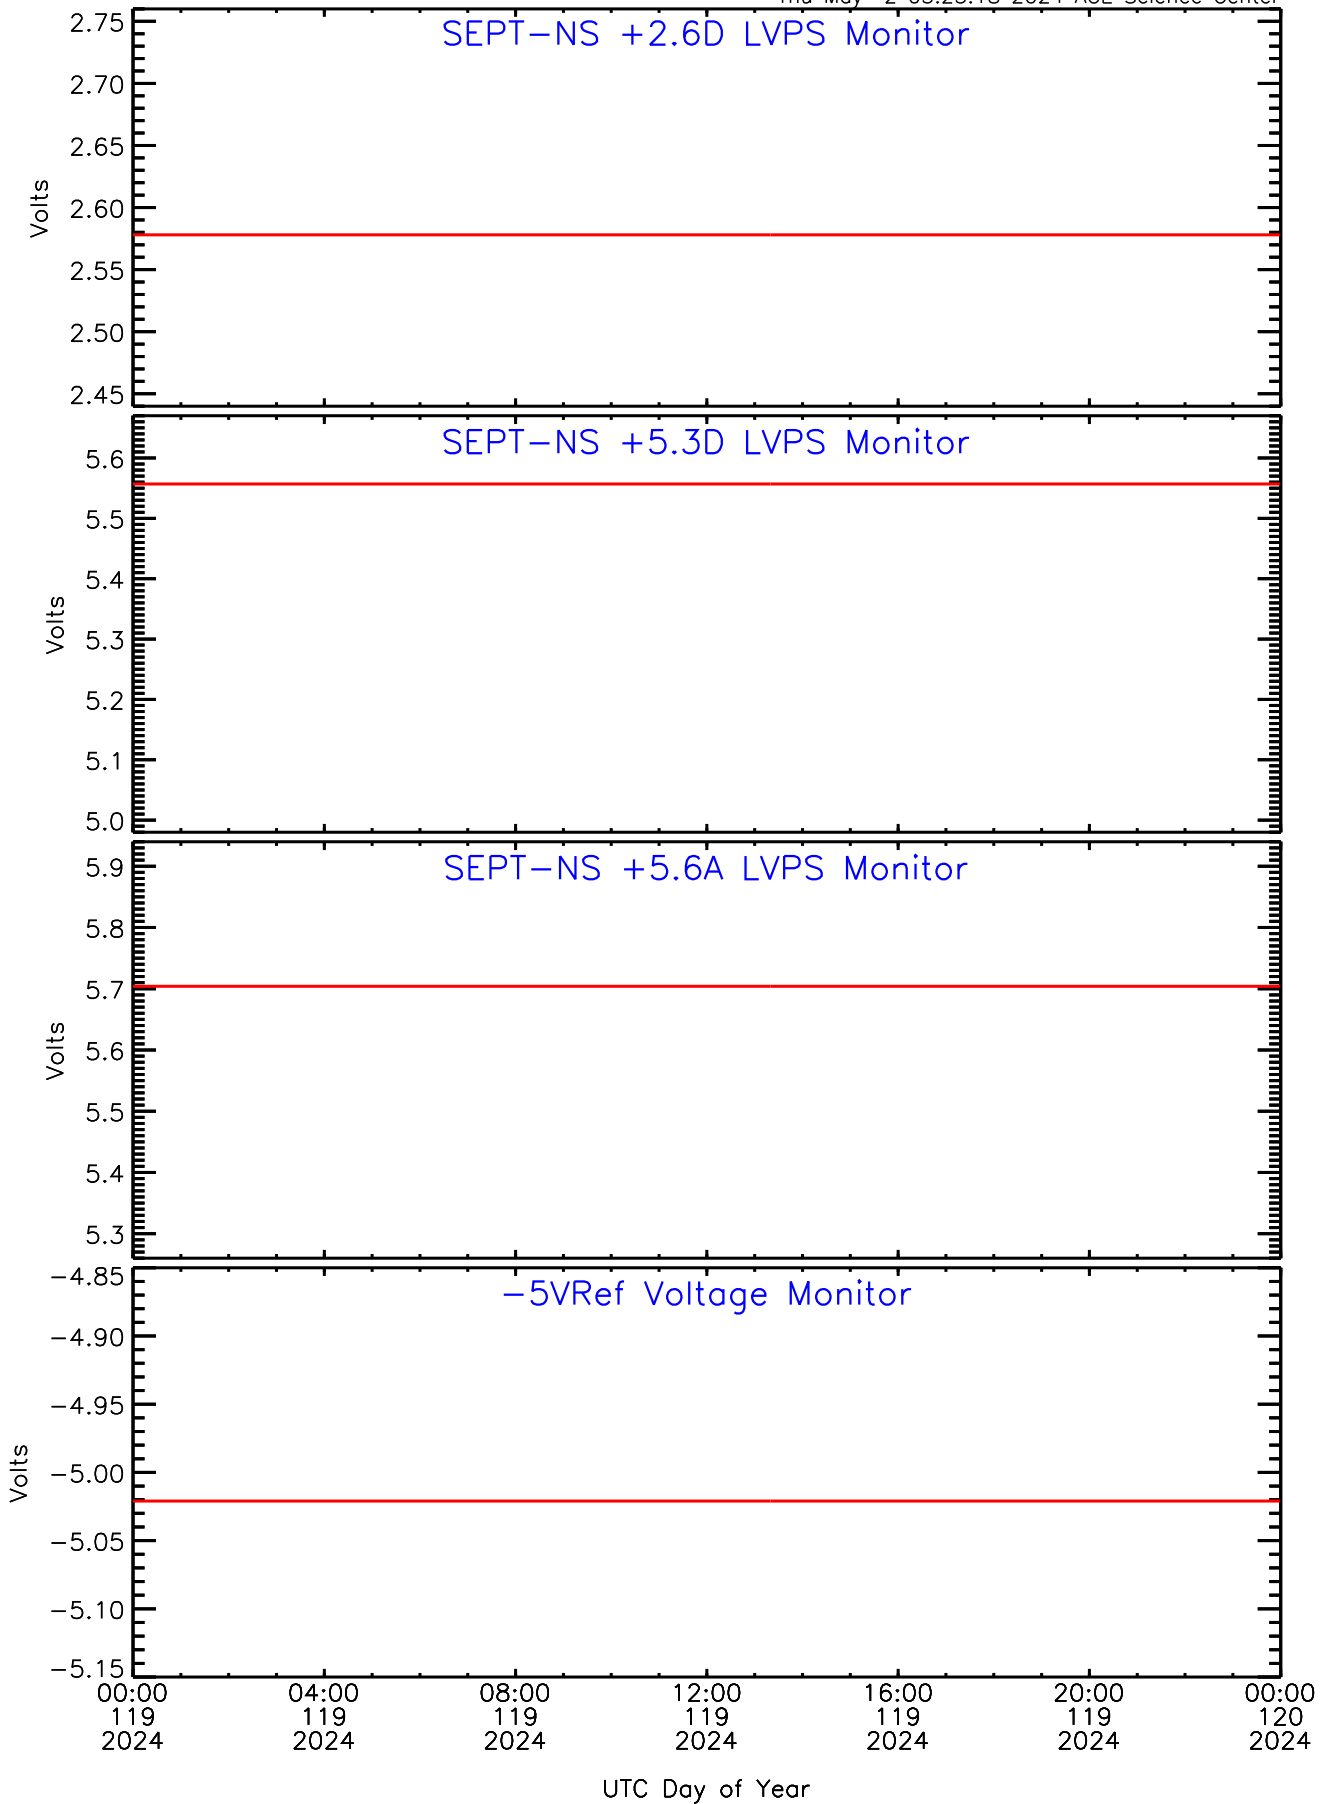

SEP-Central ahead Housekeeping Data for 2024-119

Thu May 2 03:25:18 2024 ACE Science Center

SEP-Central ahead Housekeeping Data for 2024-119

Thu May 2 03:25:18 2024 ACE Science Center

SEP-Central ahead Housekeeping Data for 2024-119

Thu May 2 03:25:18 2024 ACE Science Center

SEP-Central ahead Housekeeping Data for 2024-119

Thu May 2 03:25:18 2024 ACE Science Center

SEP-Central ahead Housekeeping Data for 2024-119

Thu May 2 03:25:18 2024 ACE Science Center