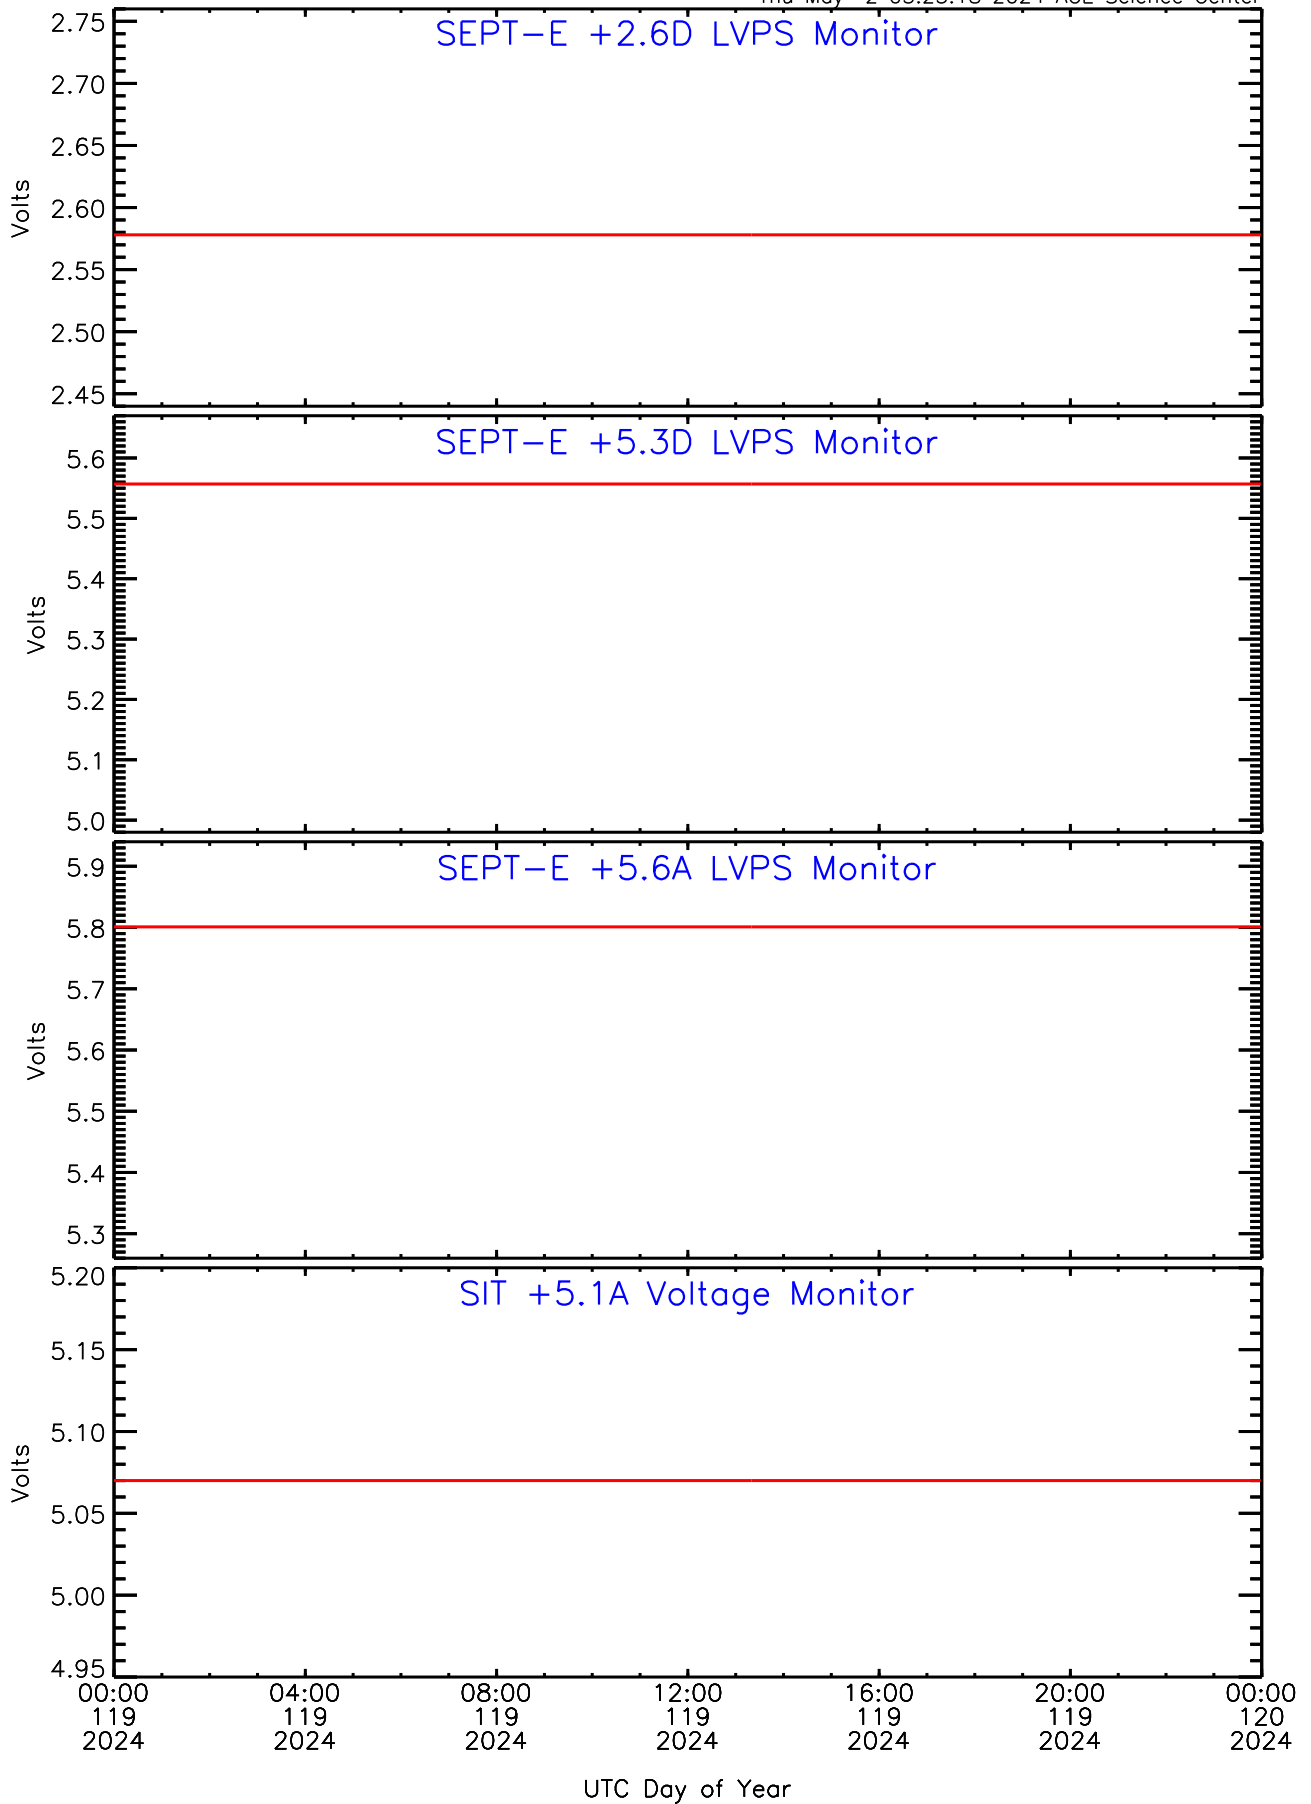

Thu May 2 03:25:18 2024 ACE Science Center

SEP-Central ahead Housekeeping Data for 2024-119

Thu May 2 03:25:18 2024 ACE Science Center

SEP-Central ahead Housekeeping Data for 2024-119

Thu May 2 03:25:18 2024 ACE Science Center