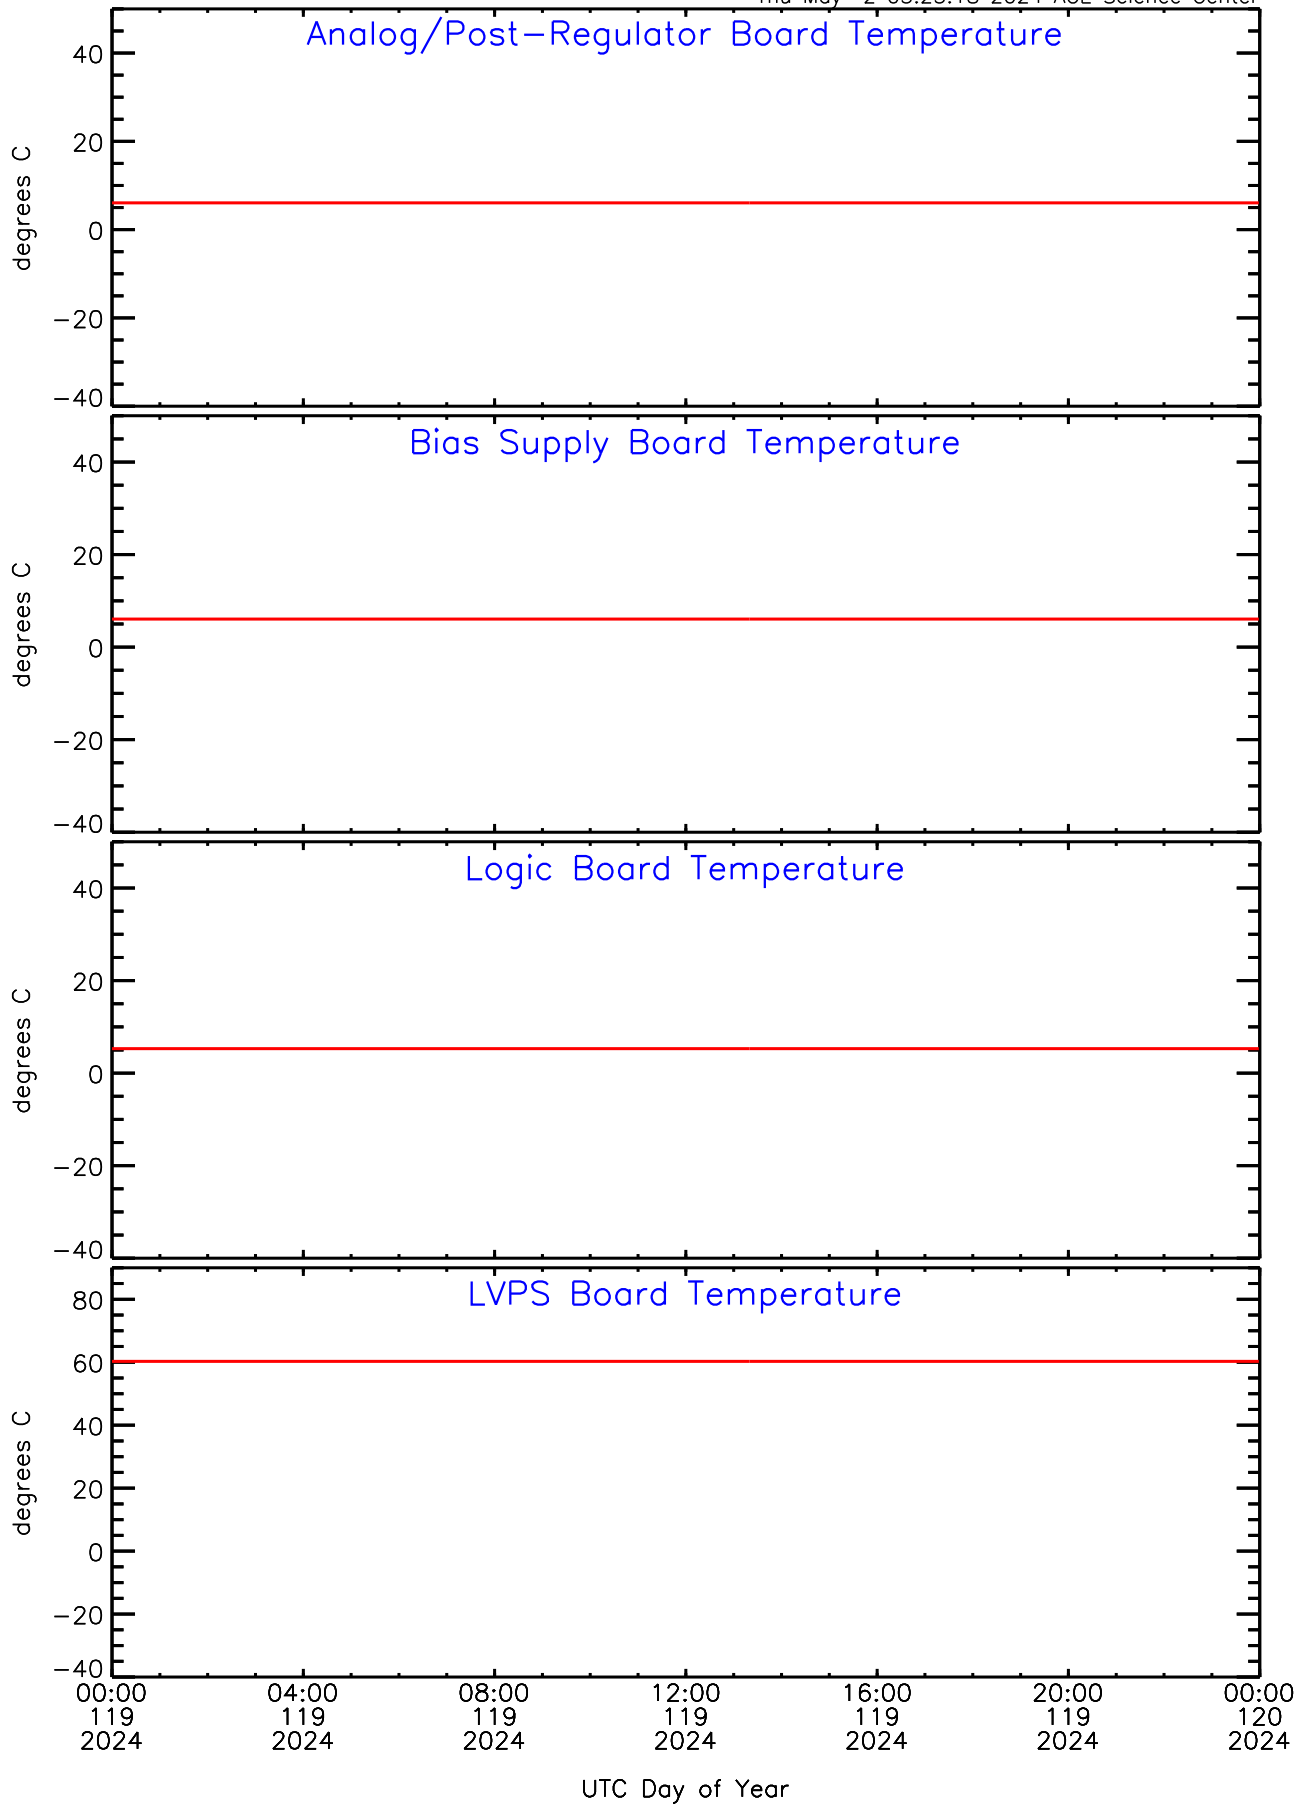

SEP-Central ahead Housekeeping Data for 2024-119

Thu May 2 03:25:18 2024 ACE Science Center

SEP-Central ahead Housekeeping Data for 2024-119

Thu May 2 03:25:18 2024 ACE Science Center

SEP-Central ahead Housekeeping Data for 2024-119

Thu May 2 03:25:18 2024 ACE Science Center

SEP-Central ahead Housekeeping Data for 2024-119

Thu May 2 03:25:18 2024 ACE Science Center

SEP-Central ahead Housekeeping Data for 2024-119

Thu May 2 03:25:18 2024 ACE Science Center