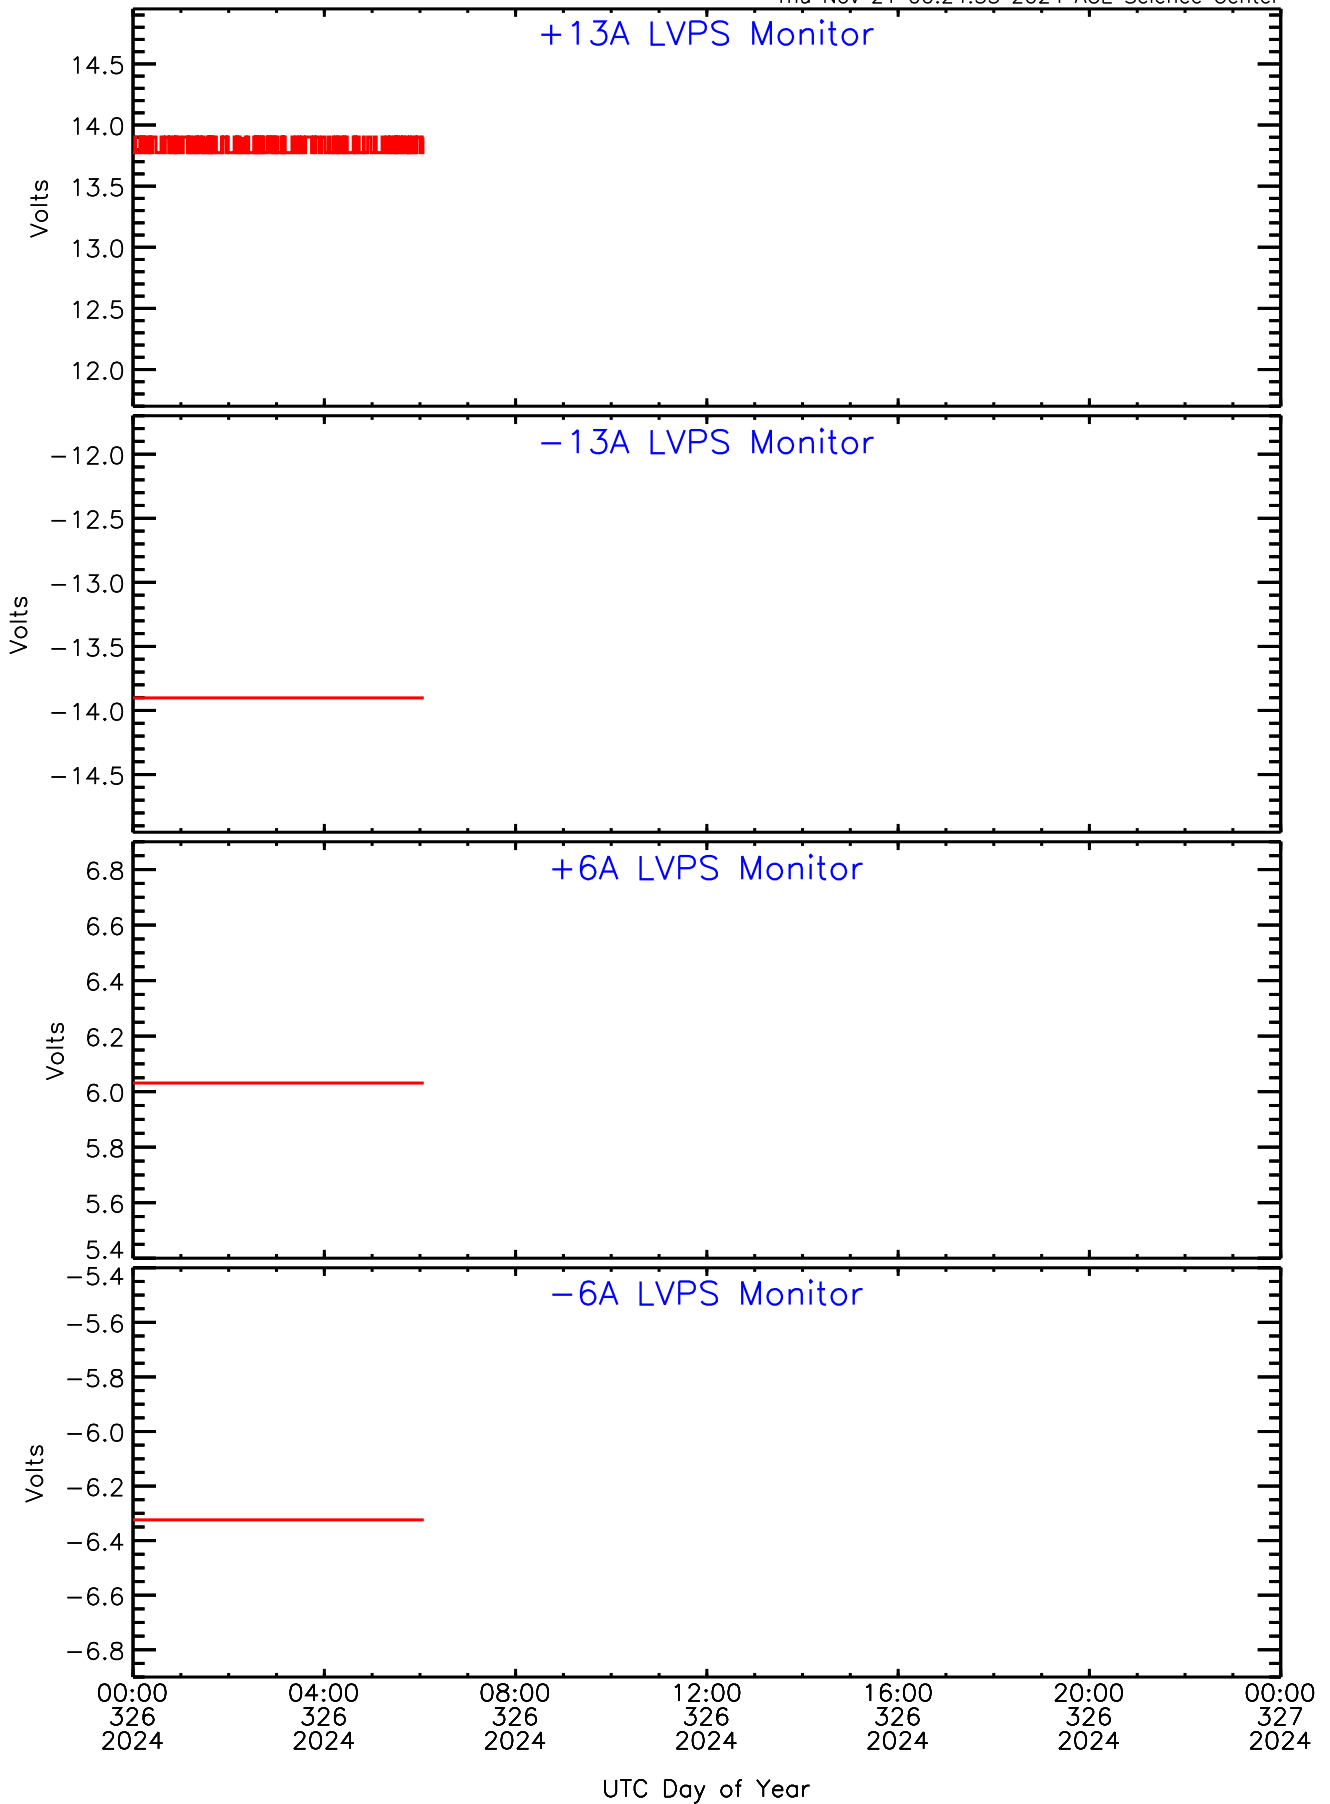

SEP-Central ahead Housekeeping Data for 2024-326

Thu Nov 21 00:24:53 2024 ACE Science Center

SEP-Central ahead Housekeeping Data for 2024-326

Thu Nov 21 00:24:53 2024 ACE Science Center

SEP-Central ahead Housekeeping Data for 2024-326

Thu Nov 21 00:24:53 2024 ACE Science Center

SEP-Central ahead Housekeeping Data for 2024-326

Thu Nov 21 00:24:53 2024 ACE Science Center

SEP-Central ahead Housekeeping Data for 2024-326

Thu Nov 21 00:24:53 2024 ACE Science Center

SEP-Central ahead Housekeeping Data for 2024-326

Thu Nov 21 00:24:53 2024 ACE Science Center