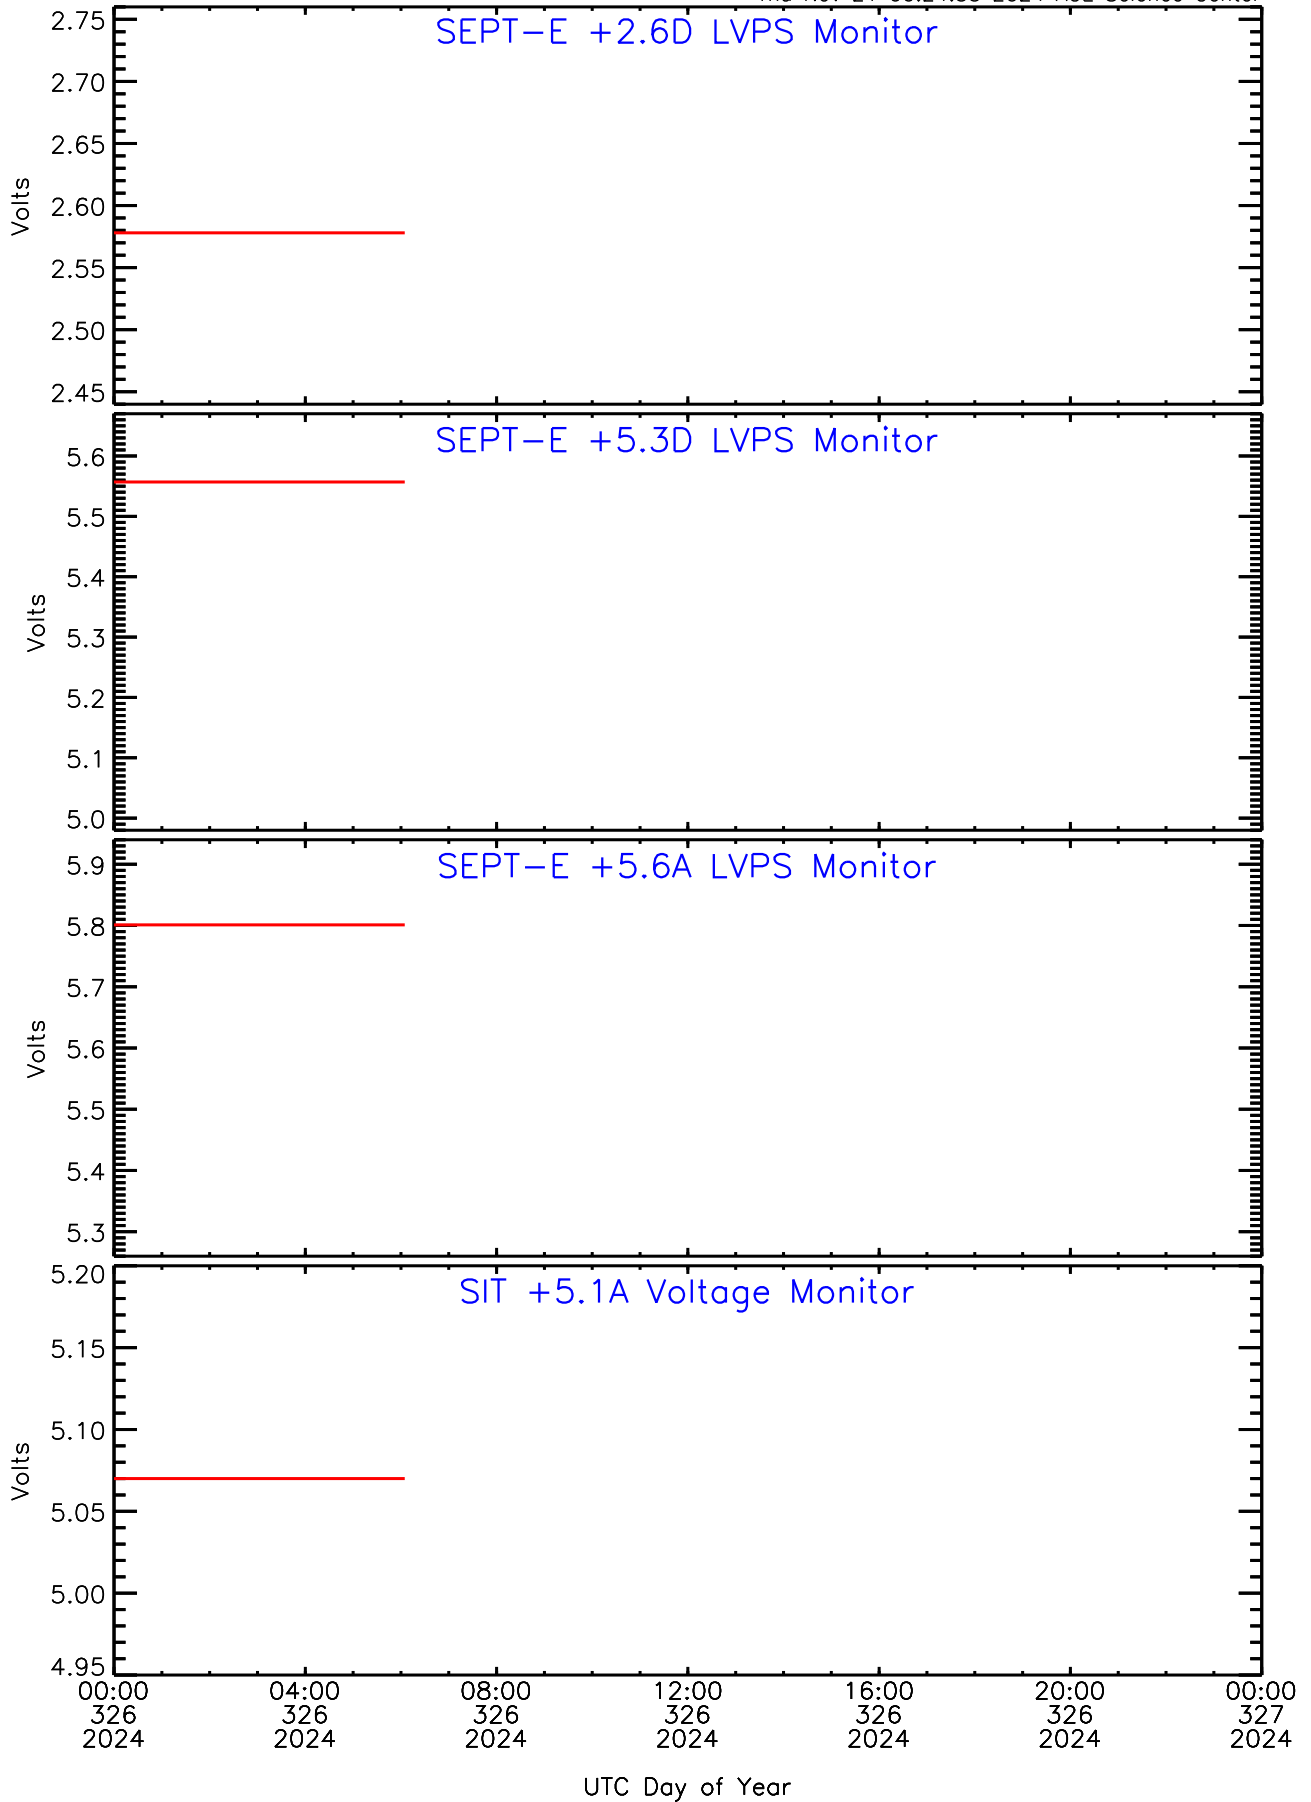

Thu Nov 21 00:24:53 2024 ACE Science Center

SEP-Central ahead Housekeeping Data for 2024-326

Thu Nov 21 00:24:53 2024 ACE Science Center

SEP-Central ahead Housekeeping Data for 2024-326

Thu Nov 21 00:24:53 2024 ACE Science Center