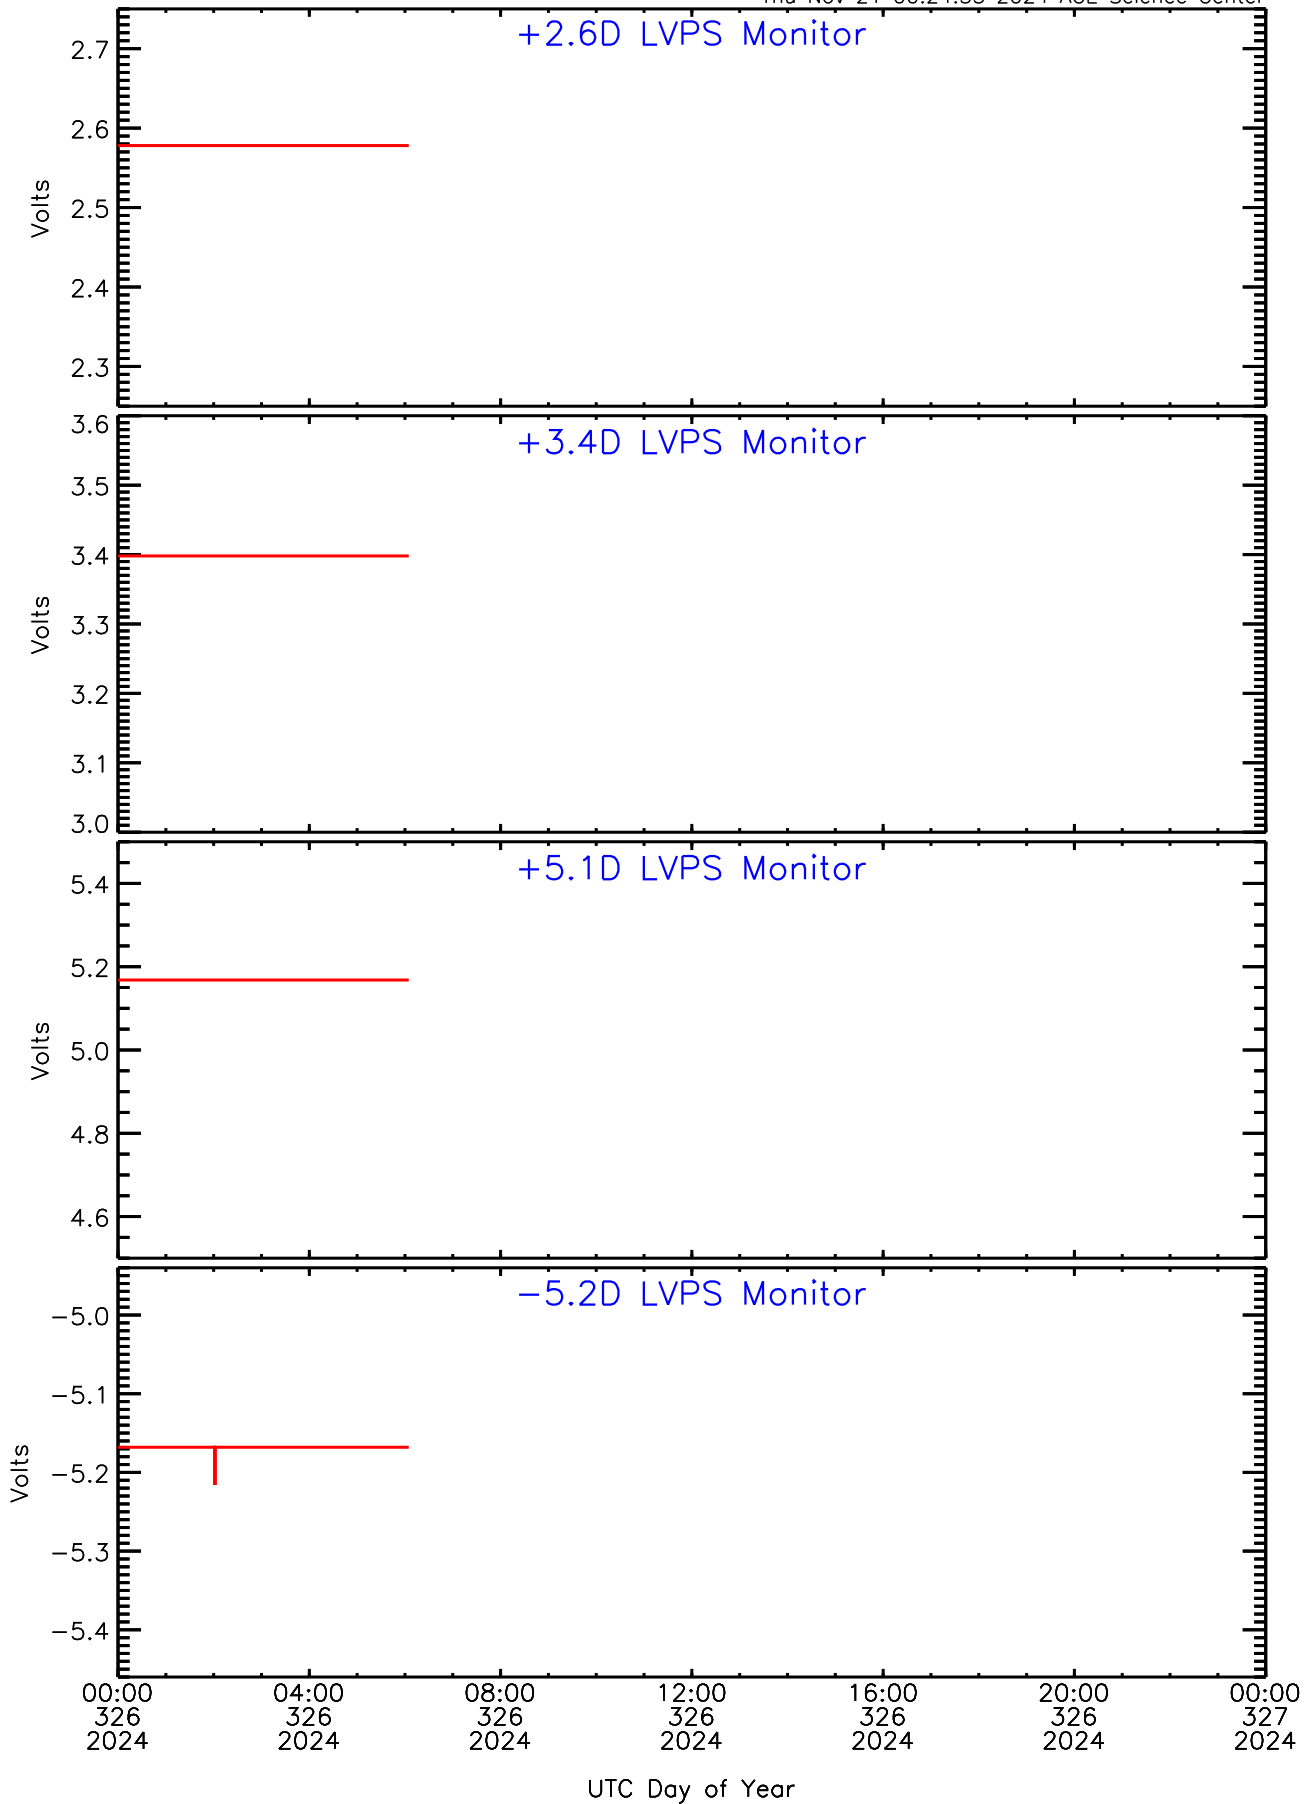

SEP-Central ahead Housekeeping Data for 2024-326

Thu Nov 21 00:24:53 2024 ACE Science Center

SEP-Central ahead Housekeeping Data for 2024-326

Thu Nov 21 00:24:53 2024 ACE Science Center

SEP-Central ahead Housekeeping Data for 2024-326

Thu Nov 21 00:24:53 2024 ACE Science Center

SEP-Central ahead Housekeeping Data for 2024-326

Thu Nov 21 00:24:53 2024 ACE Science Center

SEP-Central ahead Housekeeping Data for 2024-326

Thu Nov 21 00:24:53 2024 ACE Science Center