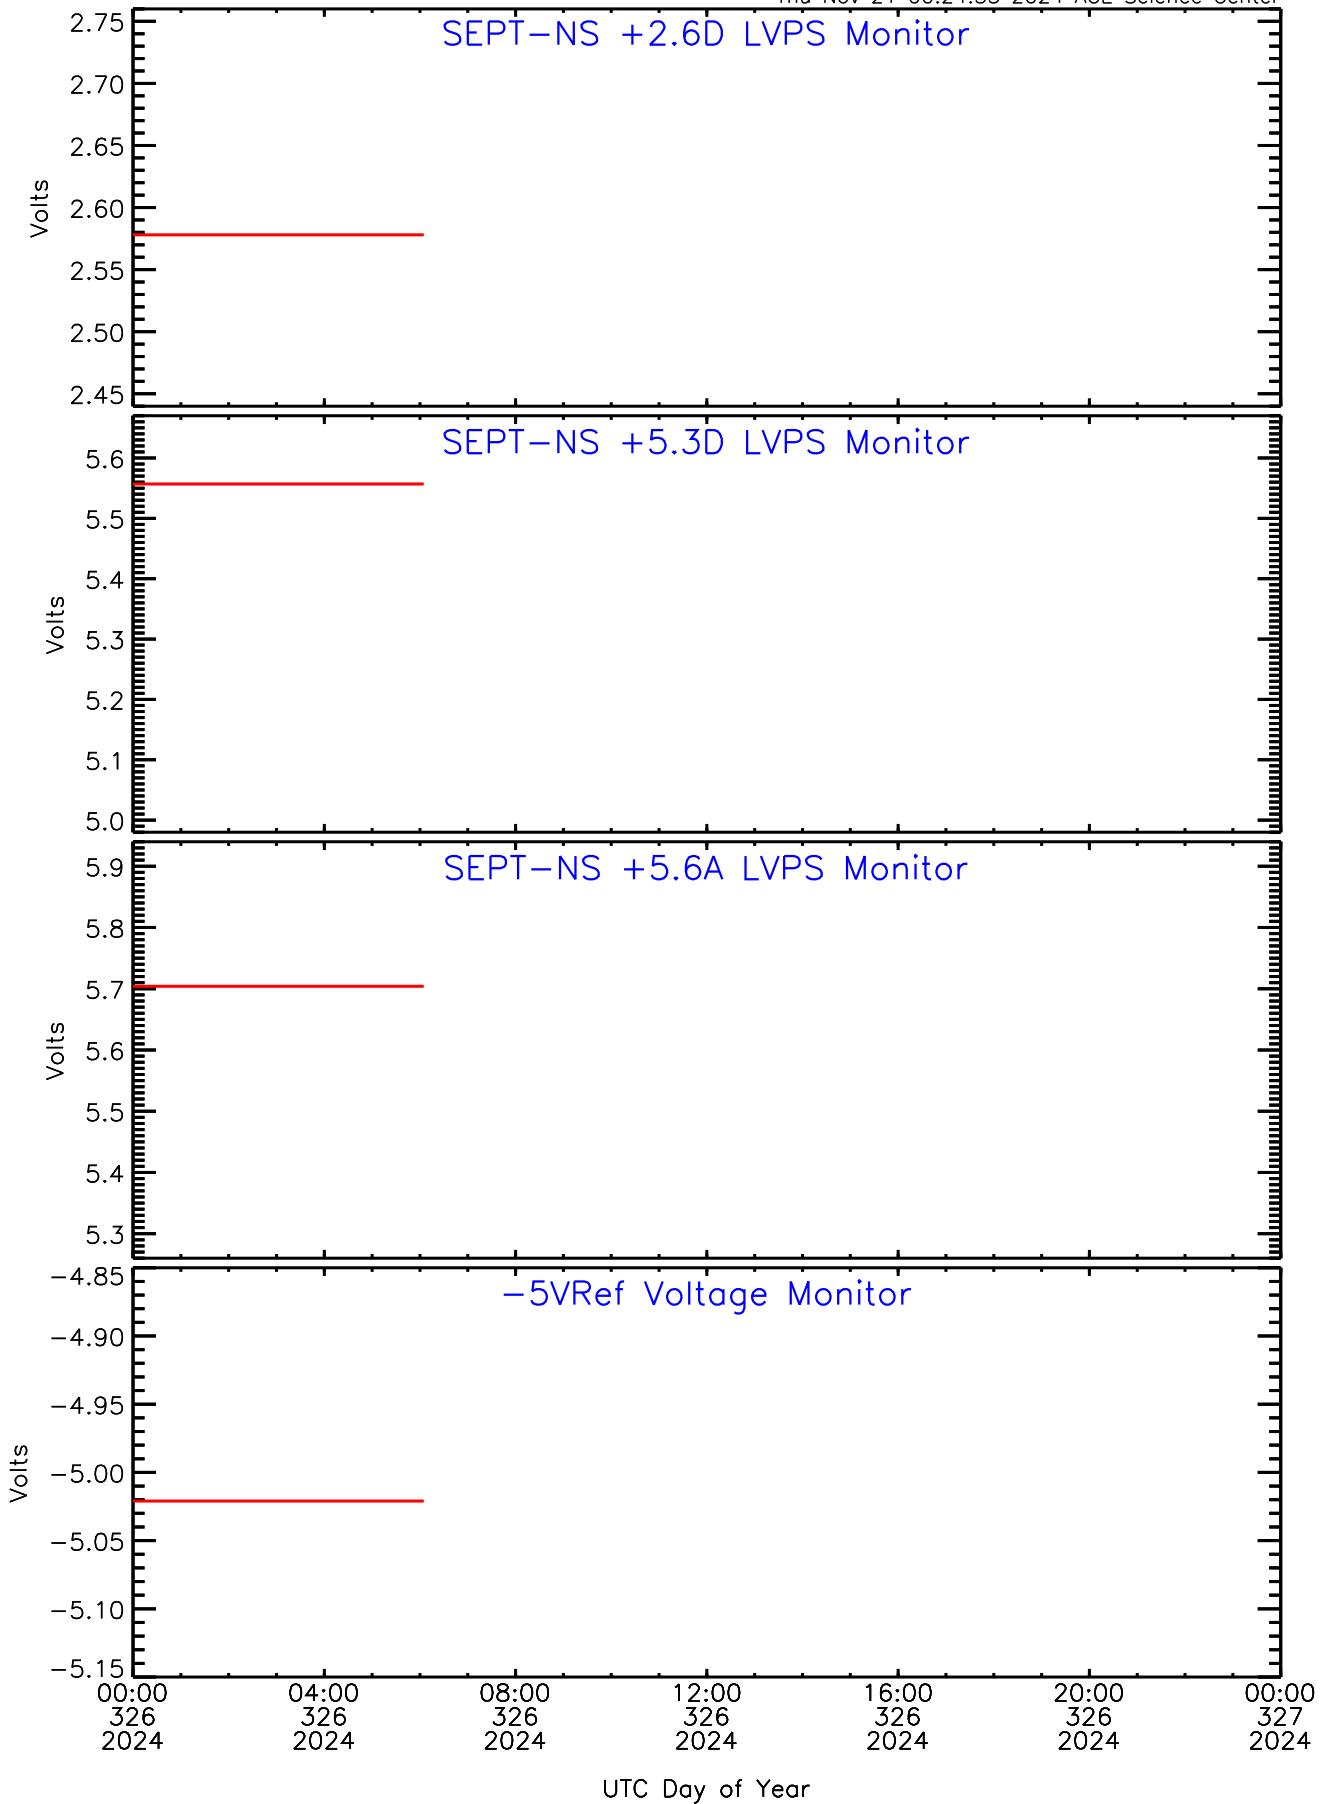

SEP-Central ahead Housekeeping Data for 2024-326

Thu Nov 21 00:24:53 2024 ACE Science Center

SEP-Central ahead Housekeeping Data for 2024-326

Thu Nov 21 00:24:53 2024 ACE Science Center

SEP-Central ahead Housekeeping Data for 2024-326

Thu Nov 21 00:24:53 2024 ACE Science Center

SEP-Central ahead Housekeeping Data for 2024-326

Thu Nov 21 00:24:53 2024 ACE Science Center

SEP-Central ahead Housekeeping Data for 2024-326

Thu Nov 21 00:24:53 2024 ACE Science Center