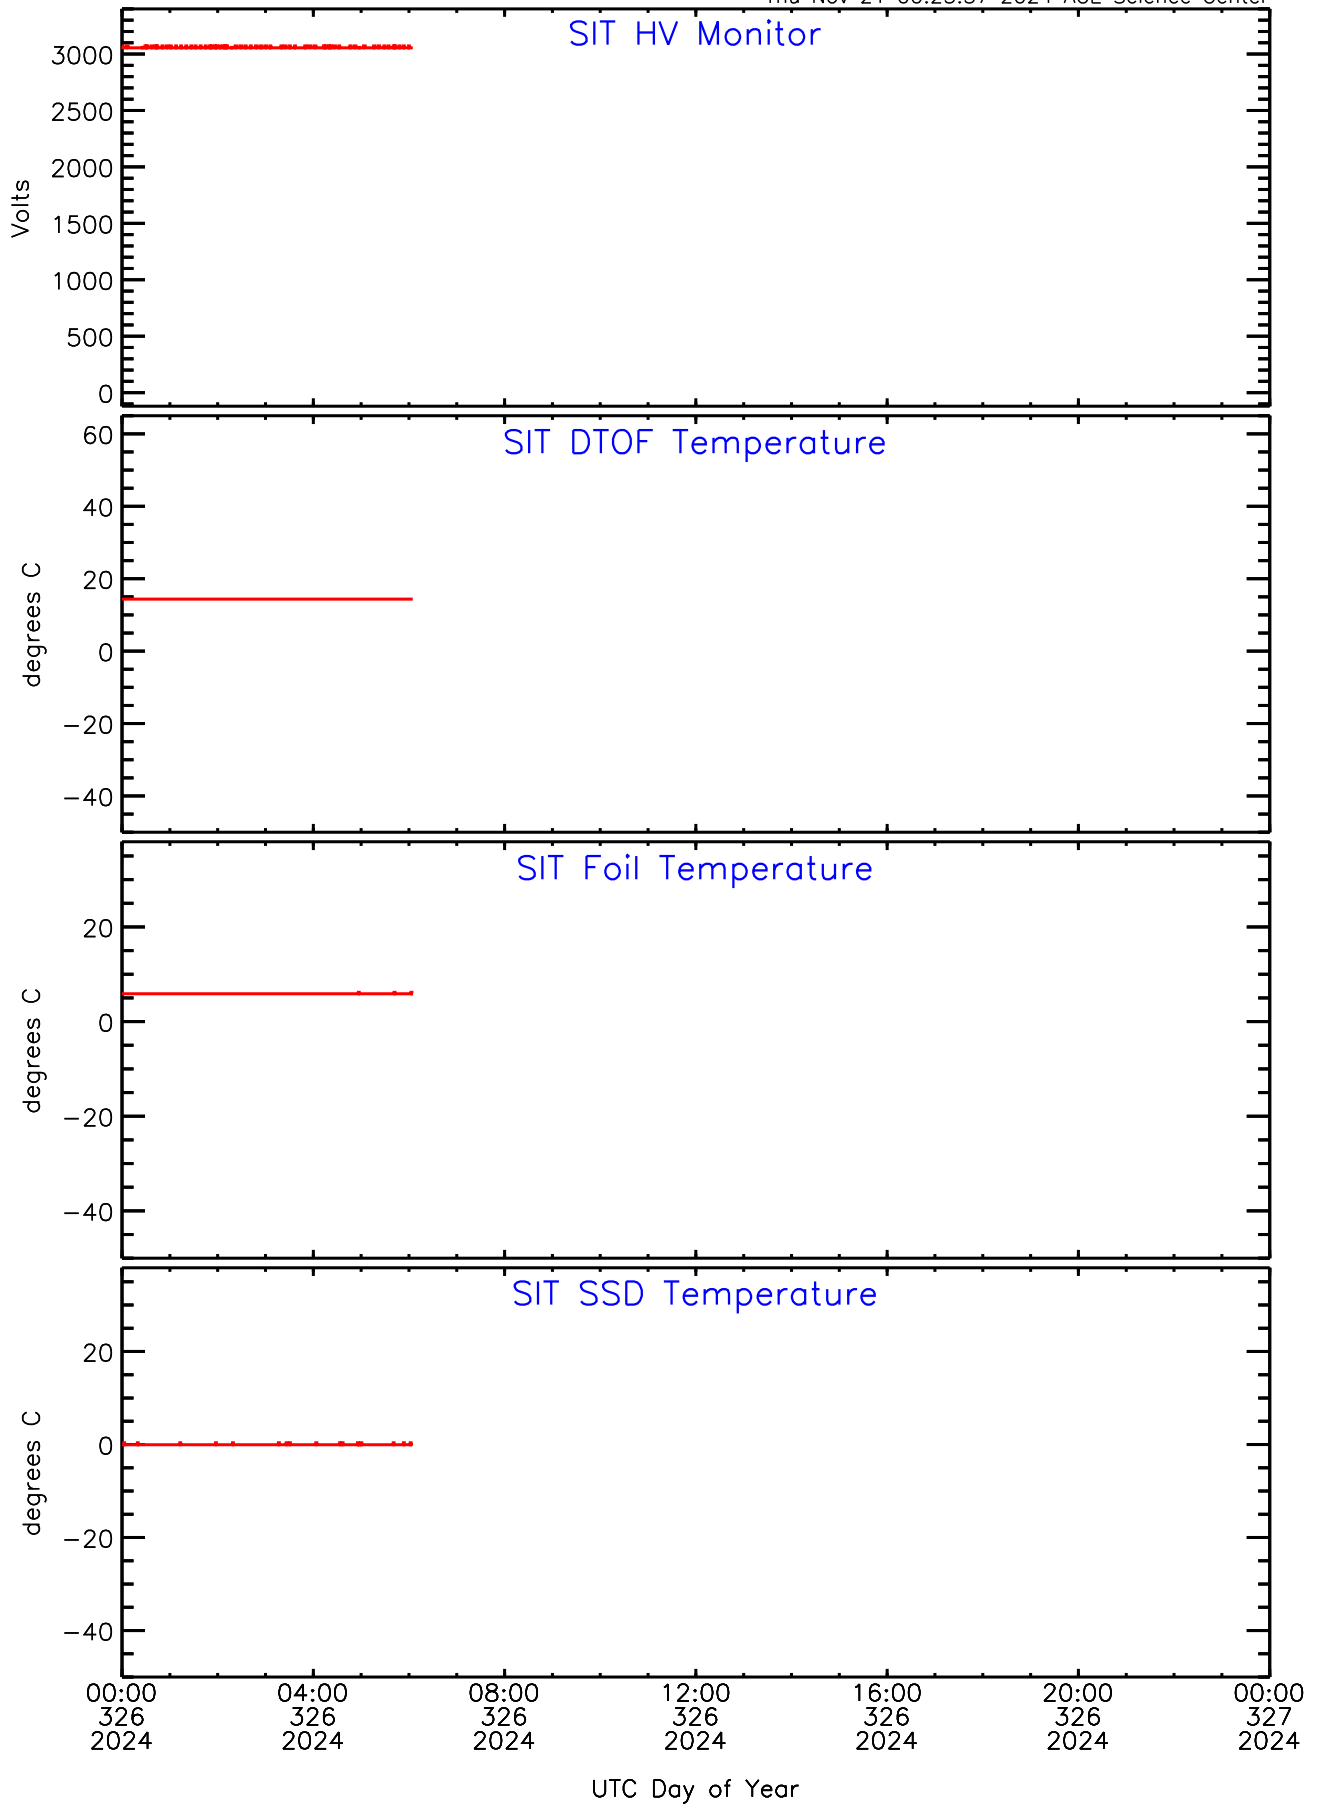

# SIT ahead Housekeeping Data for 2024-326

Thu Nov 21 00:23:37 2024 ACE Science Center