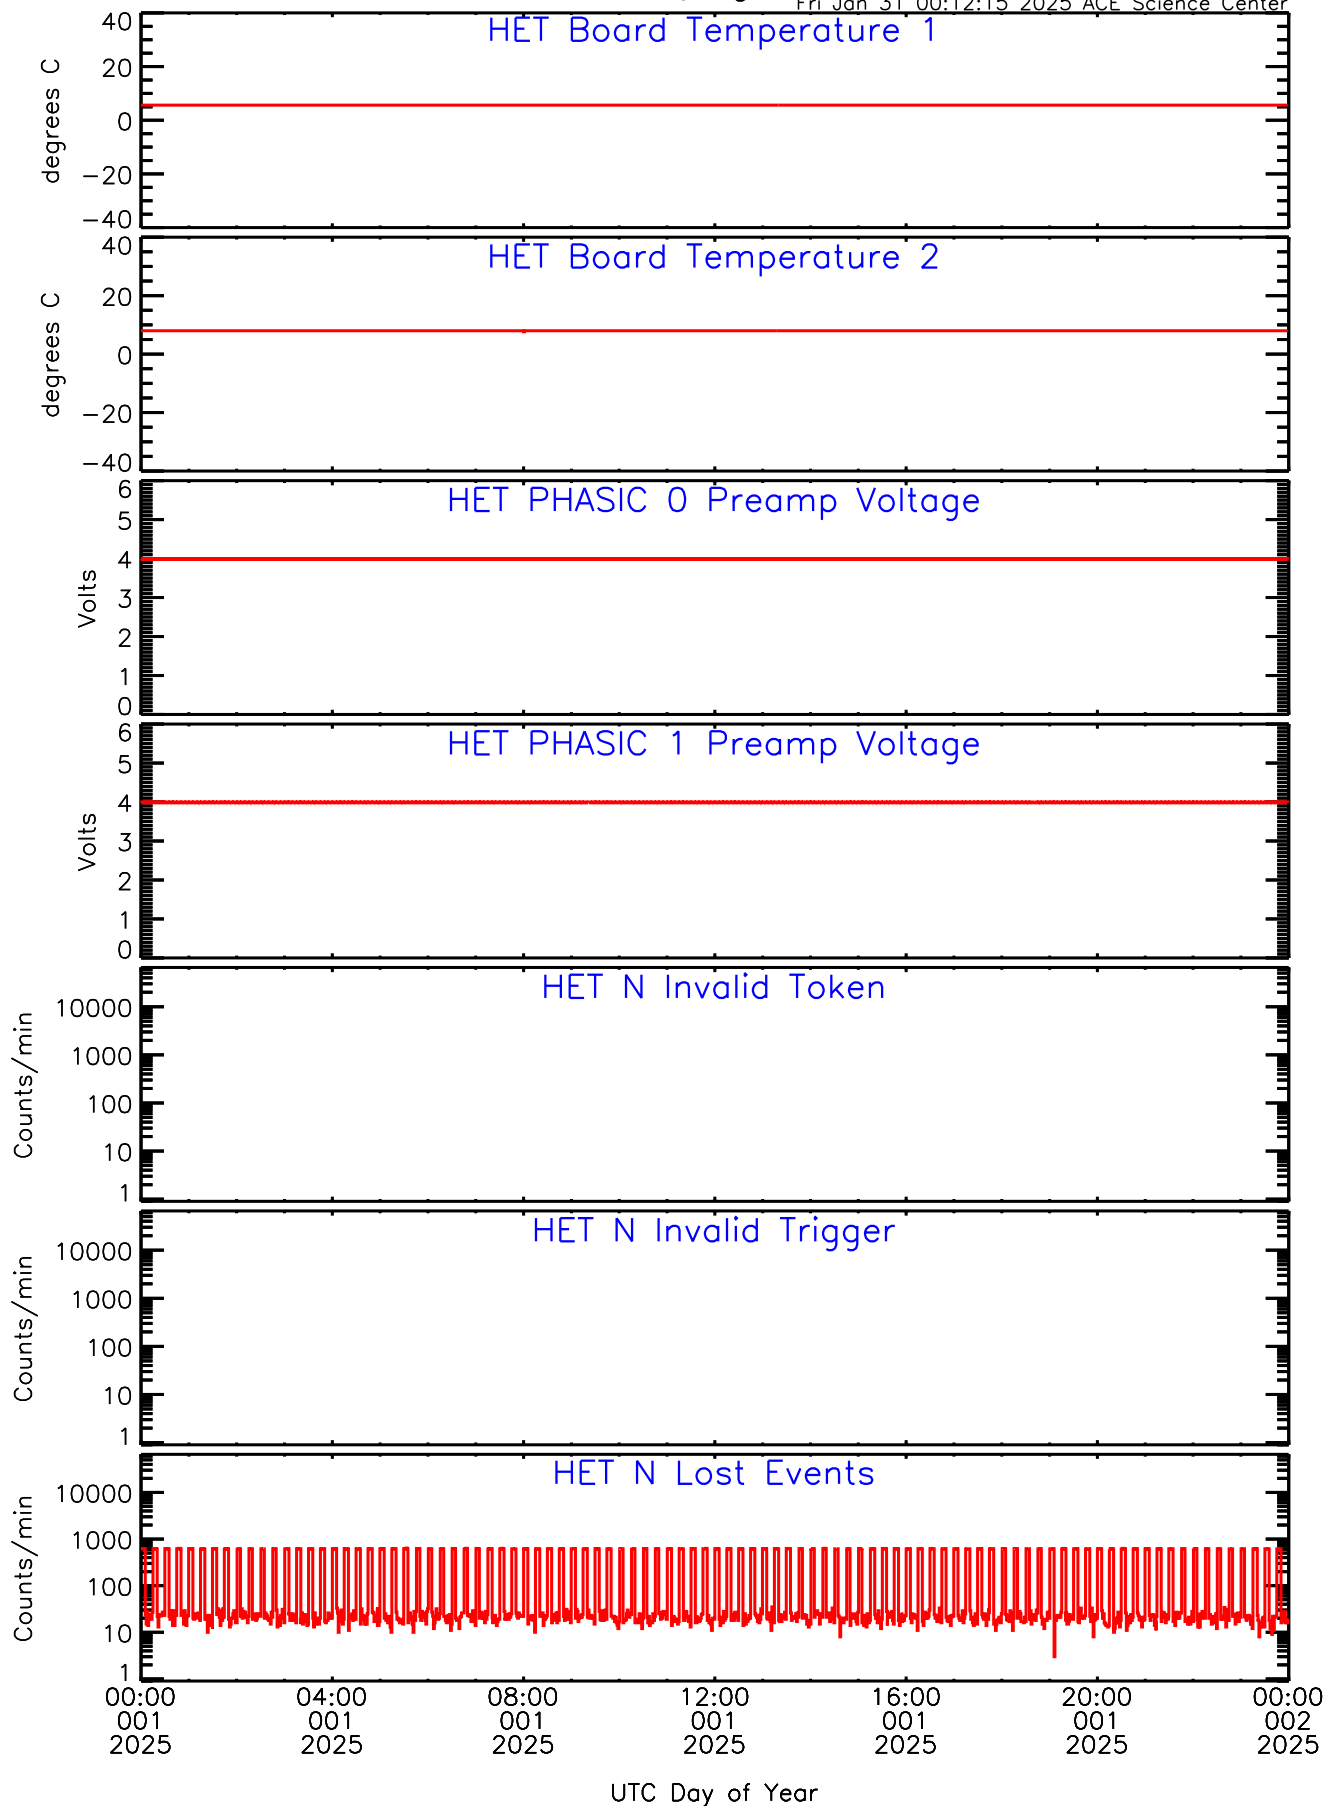

HET ahead Housekeeping Data for 2025-001

Fri Jan 31 00:12:15 2025 ACE Science Center