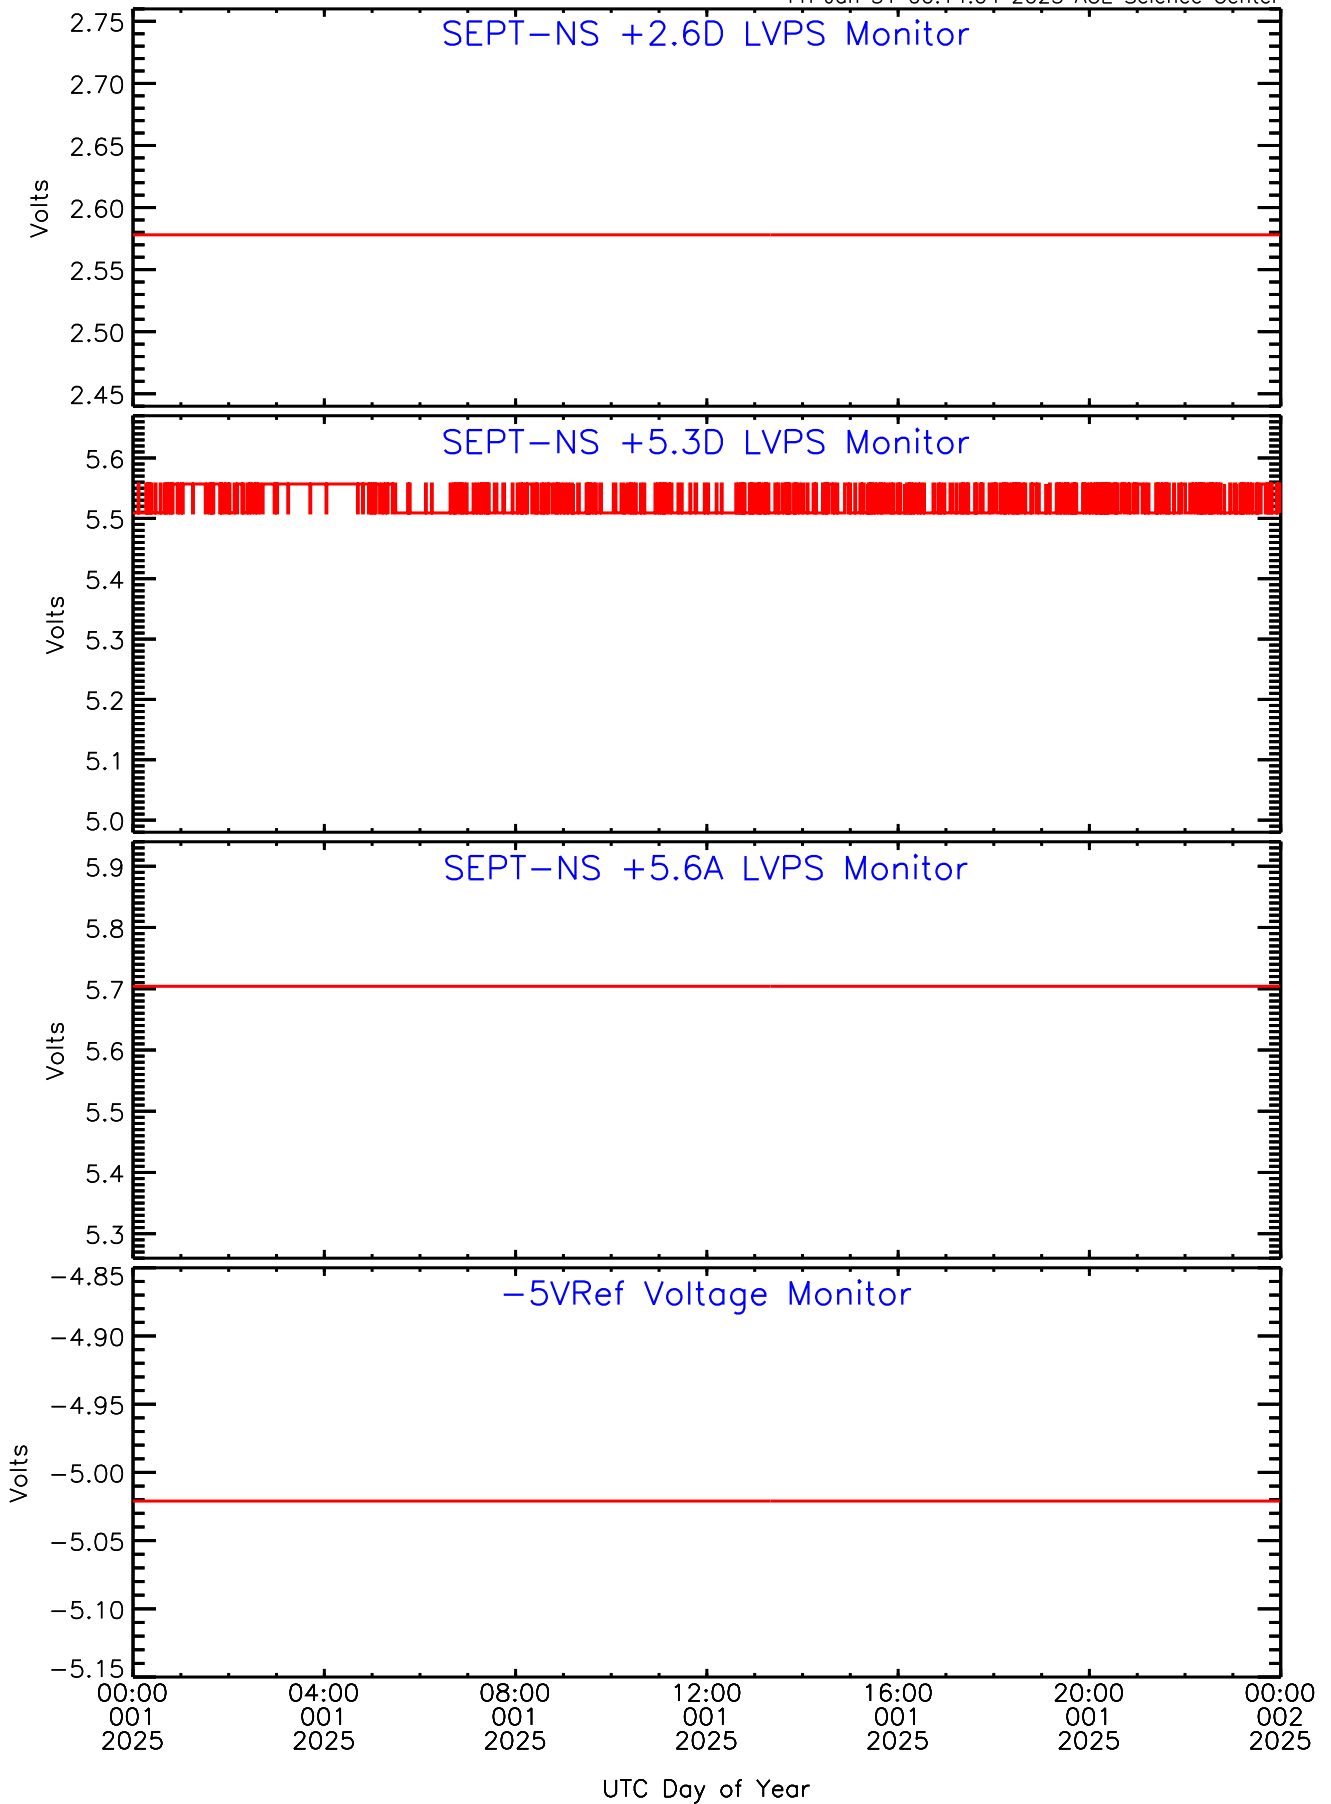

SEP-Central ahead Housekeeping Data for 2025-001

Fri Jan 31 00:14:04 2025 ACE Science Center