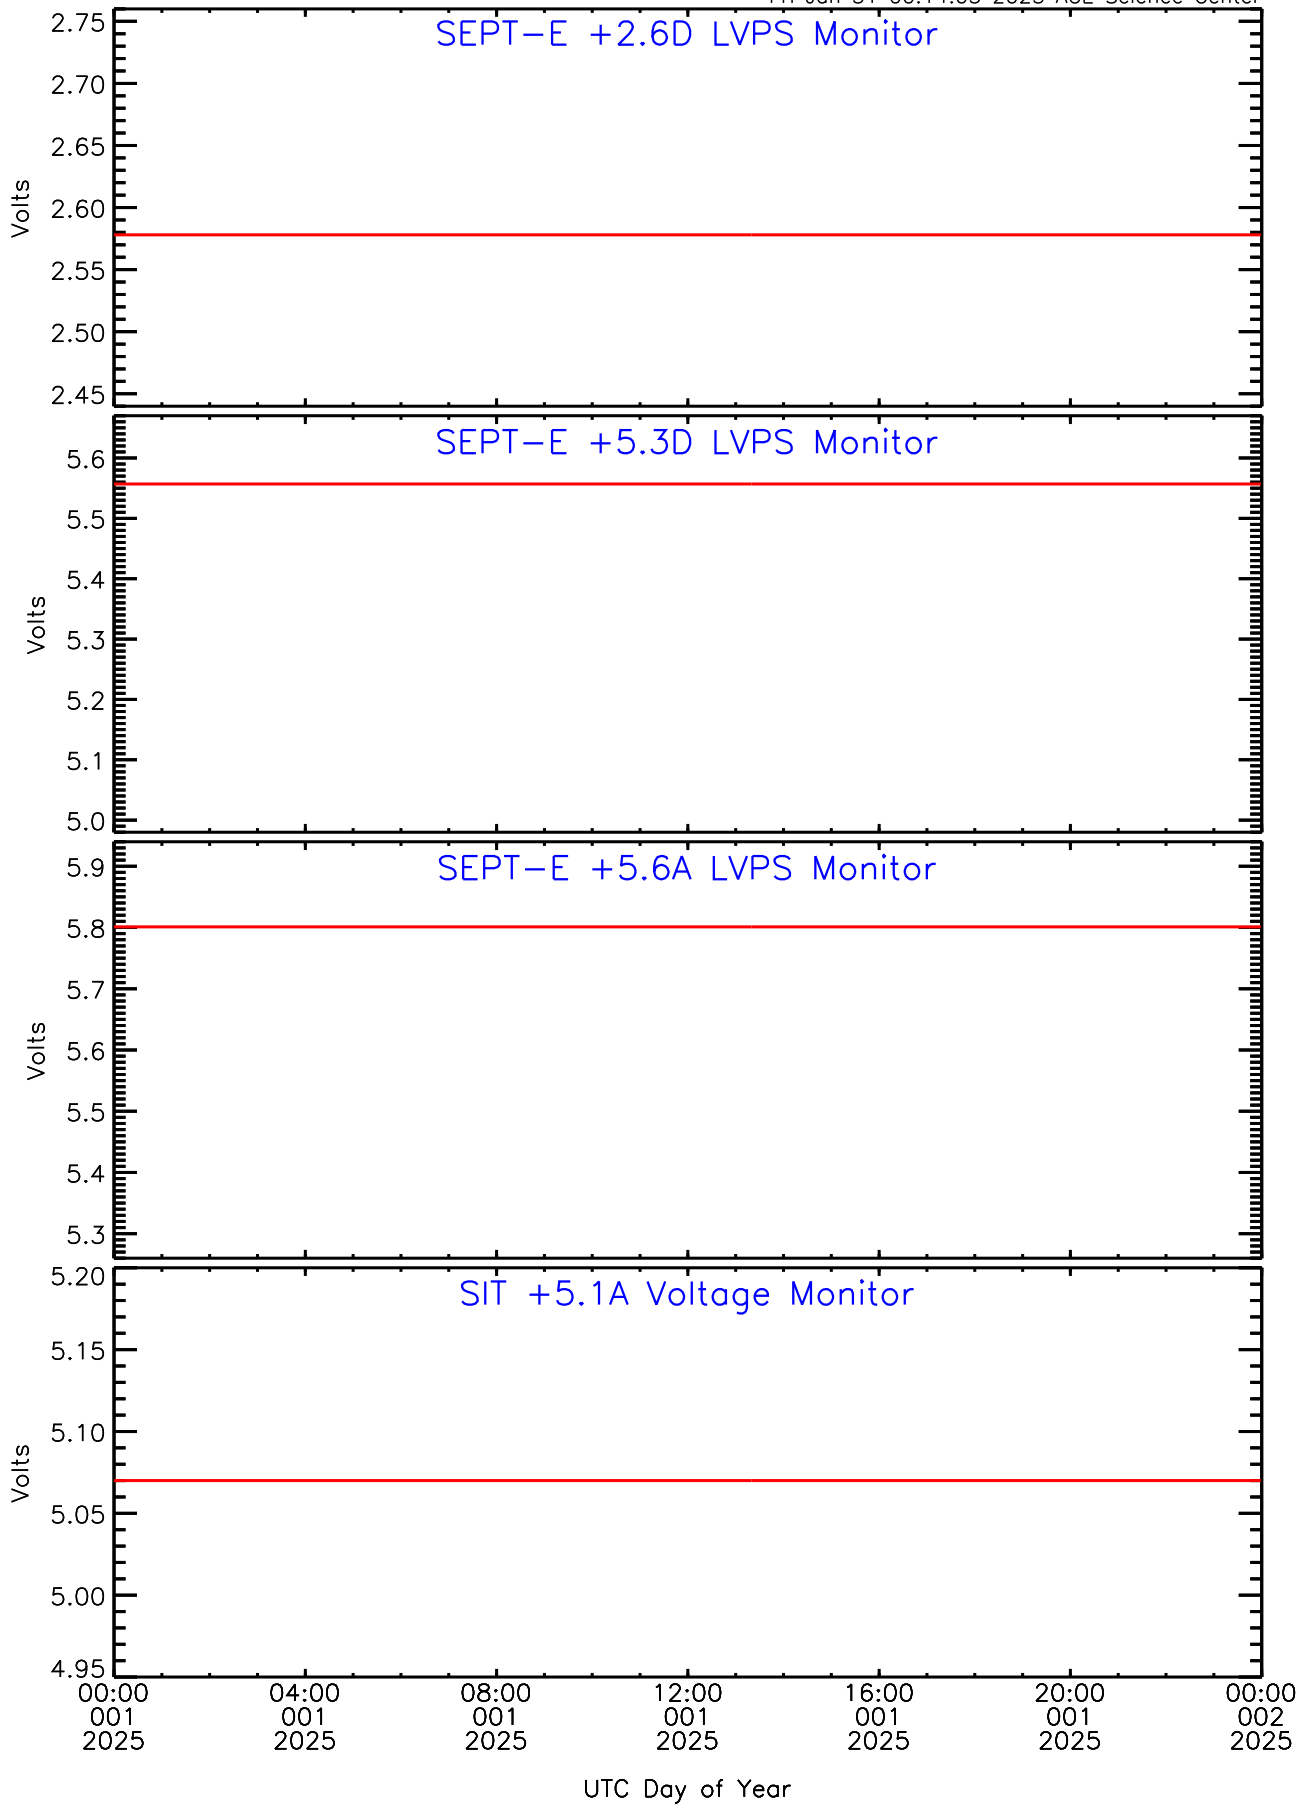

SEP-Central ahead Housekeeping Data for 2025-001

Fri Jan 31 00:14:05 2025 ACE Science Center