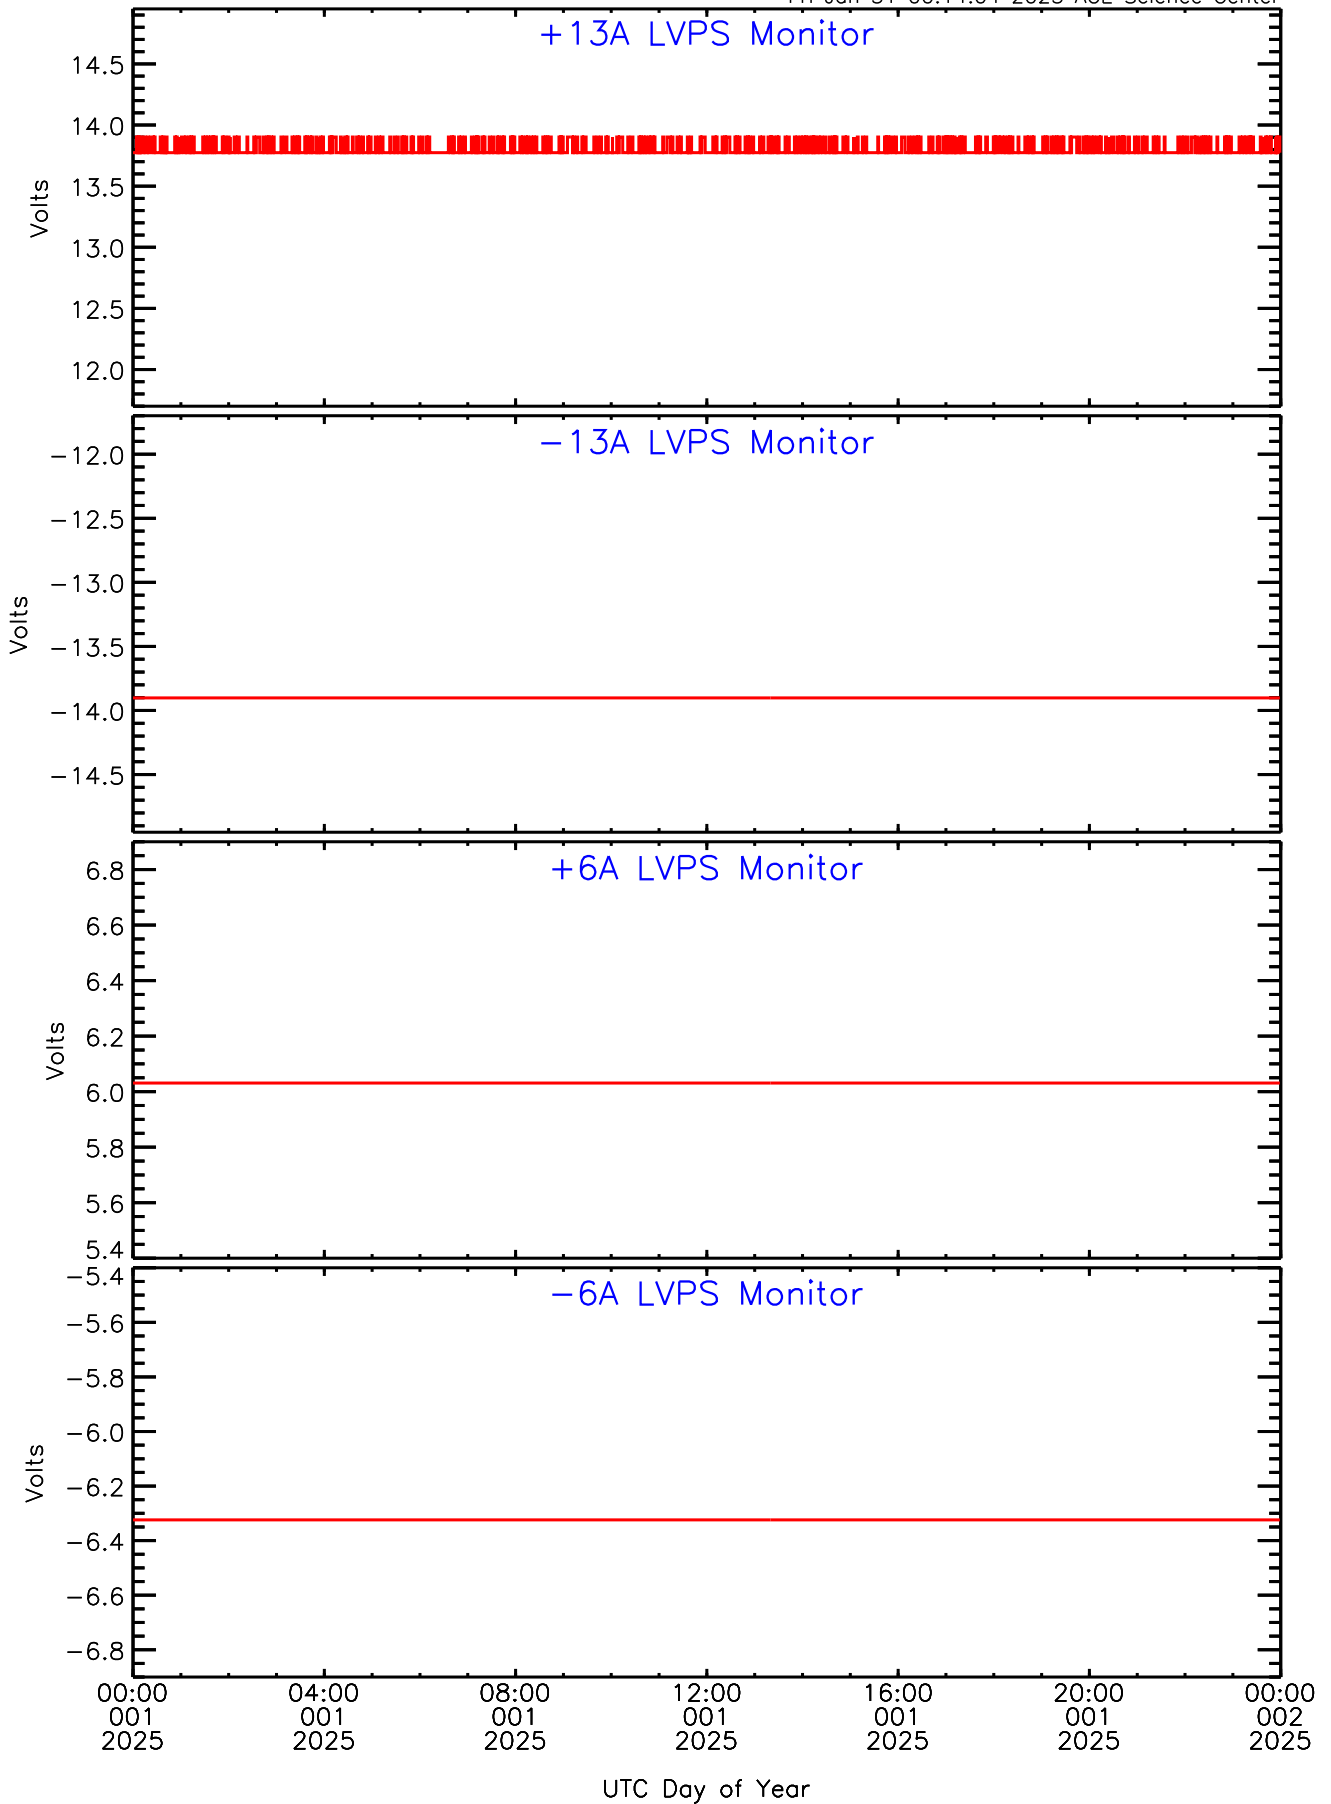

SEP-Central ahead Housekeeping Data for 2025-001

Fri Jan 31 00:14:04 2025 ACE Science Center