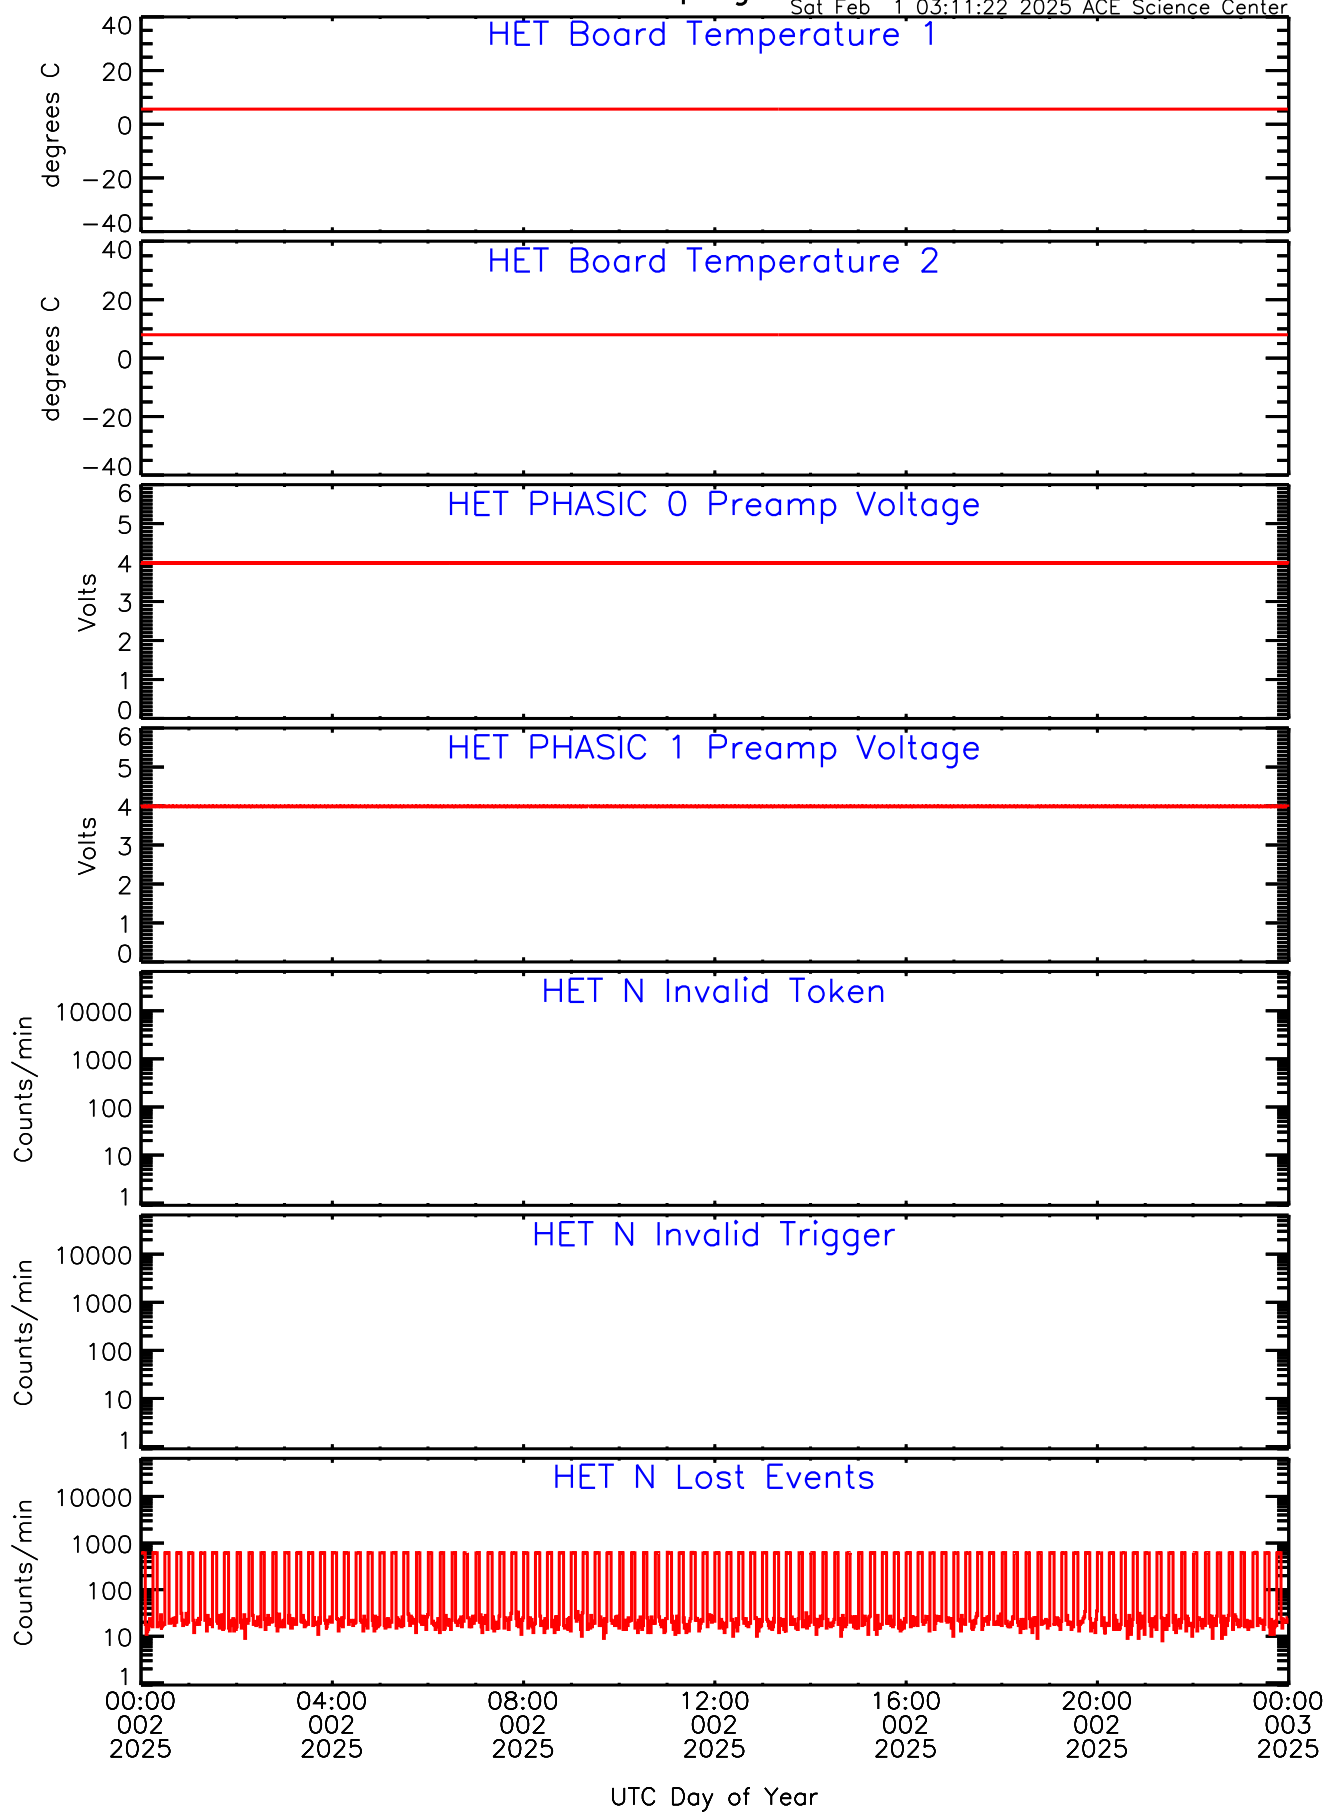

HET ahead Housekeeping Data for 2025-002

Sat Feb 1 03:11:22 2025 ACE Science Center

HET ahead Housekeeping Data for 2025-002

Sat Feb 1 03:11:22 2025 ACE Science Center

HET ahead Housekeeping Data for 2025-002

Sat Feb 1 03:11:22 2025 ACE Science Center

HET ahead Housekeeping Data for 2025-002

Sat Feb 1 03:11:22 2025 ACE Science Center