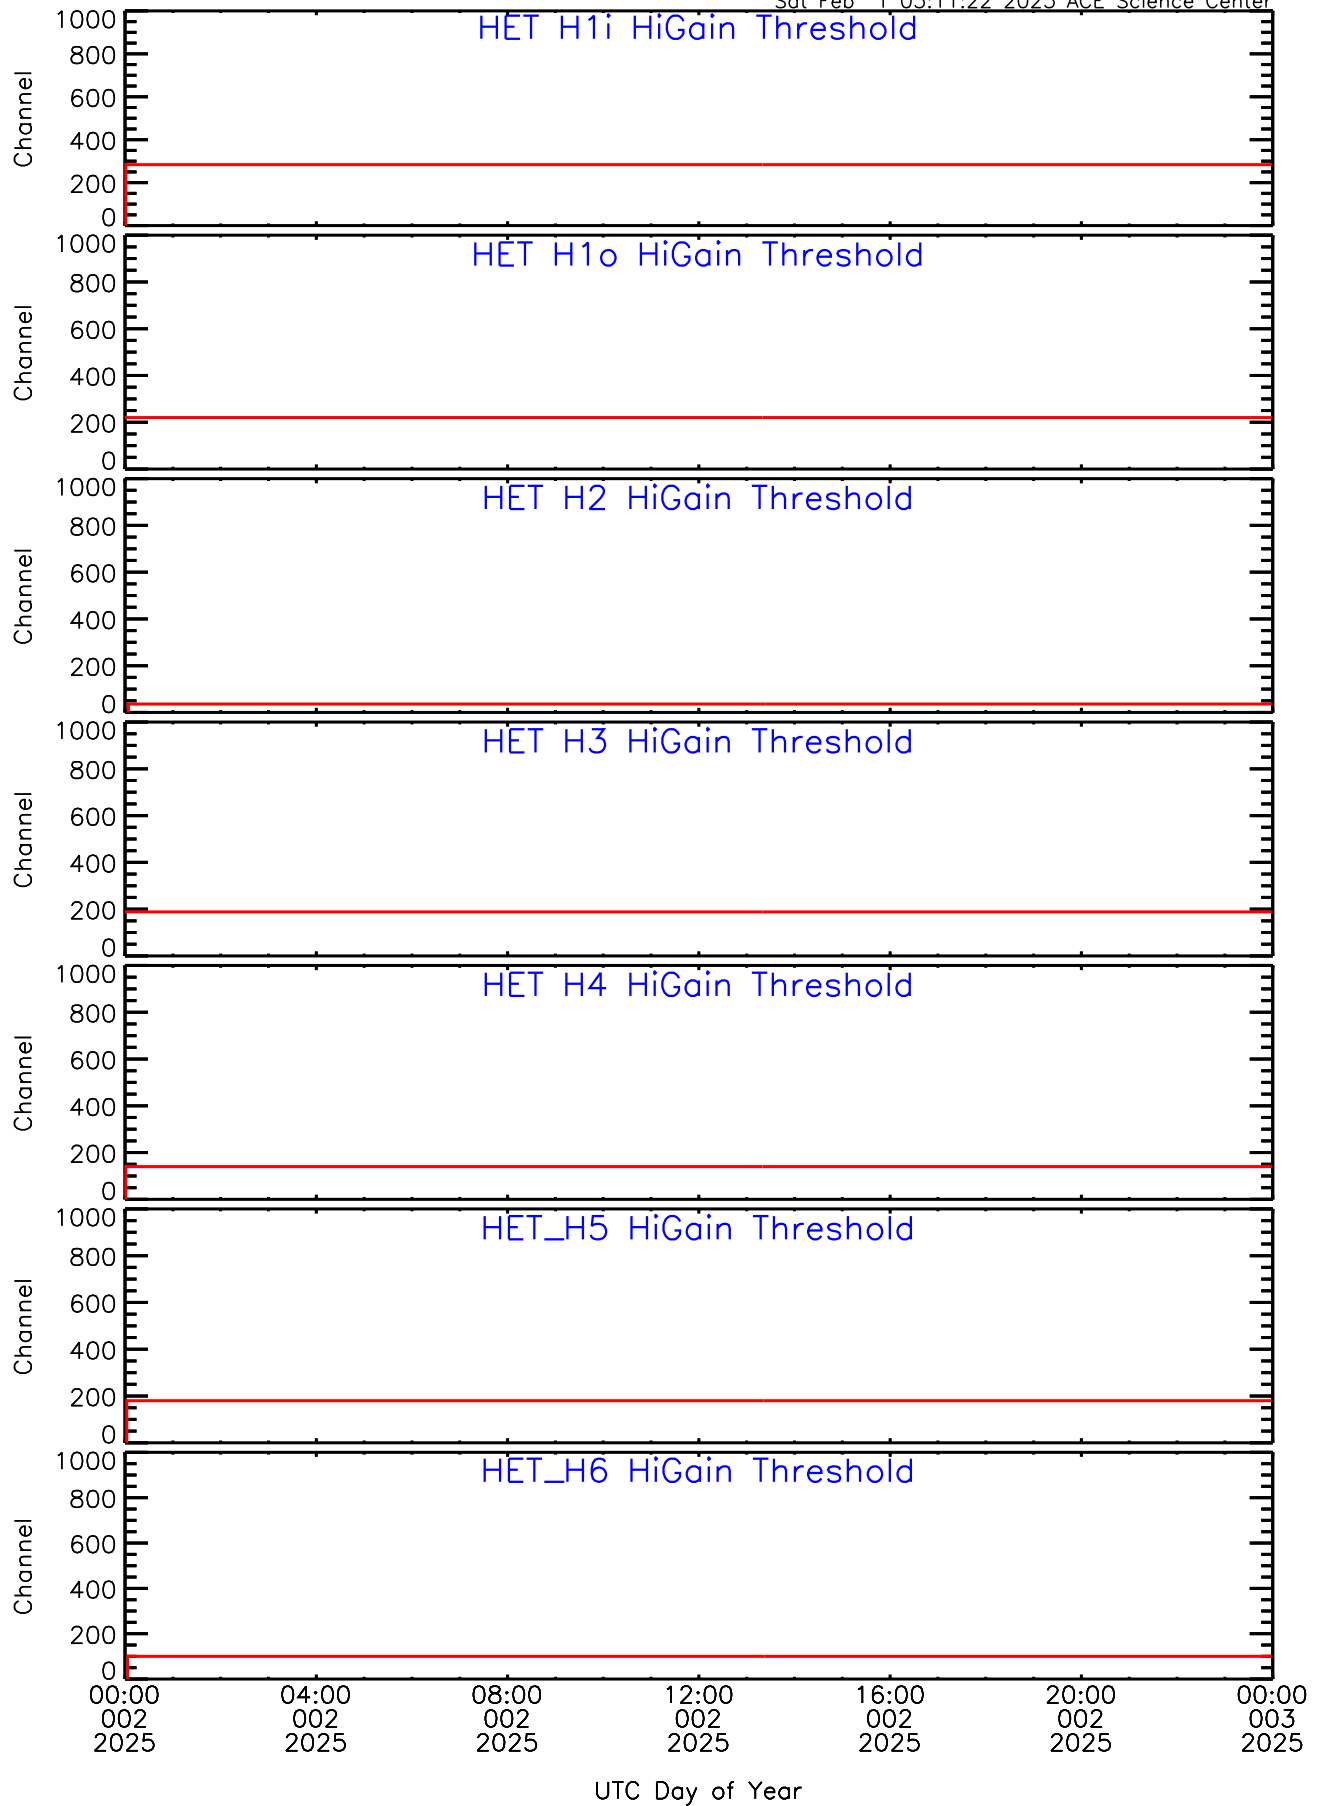

HET ahead Housekeeping Data for 2025-002

Sat Feb 1 03:11:22 2025 ACE Science Center

HET ahead Housekeeping Data for 2025-002

Sat Feb 1 03:11:22 2025 ACE Science Center

HET ahead Housekeeping Data for 2025-002

Sat Feb 1 03:11:22 2025 ACE Science Center

HET ahead Housekeeping Data for 2025-002

Sat Feb 1 03:11:22 2025 ACE Science Center