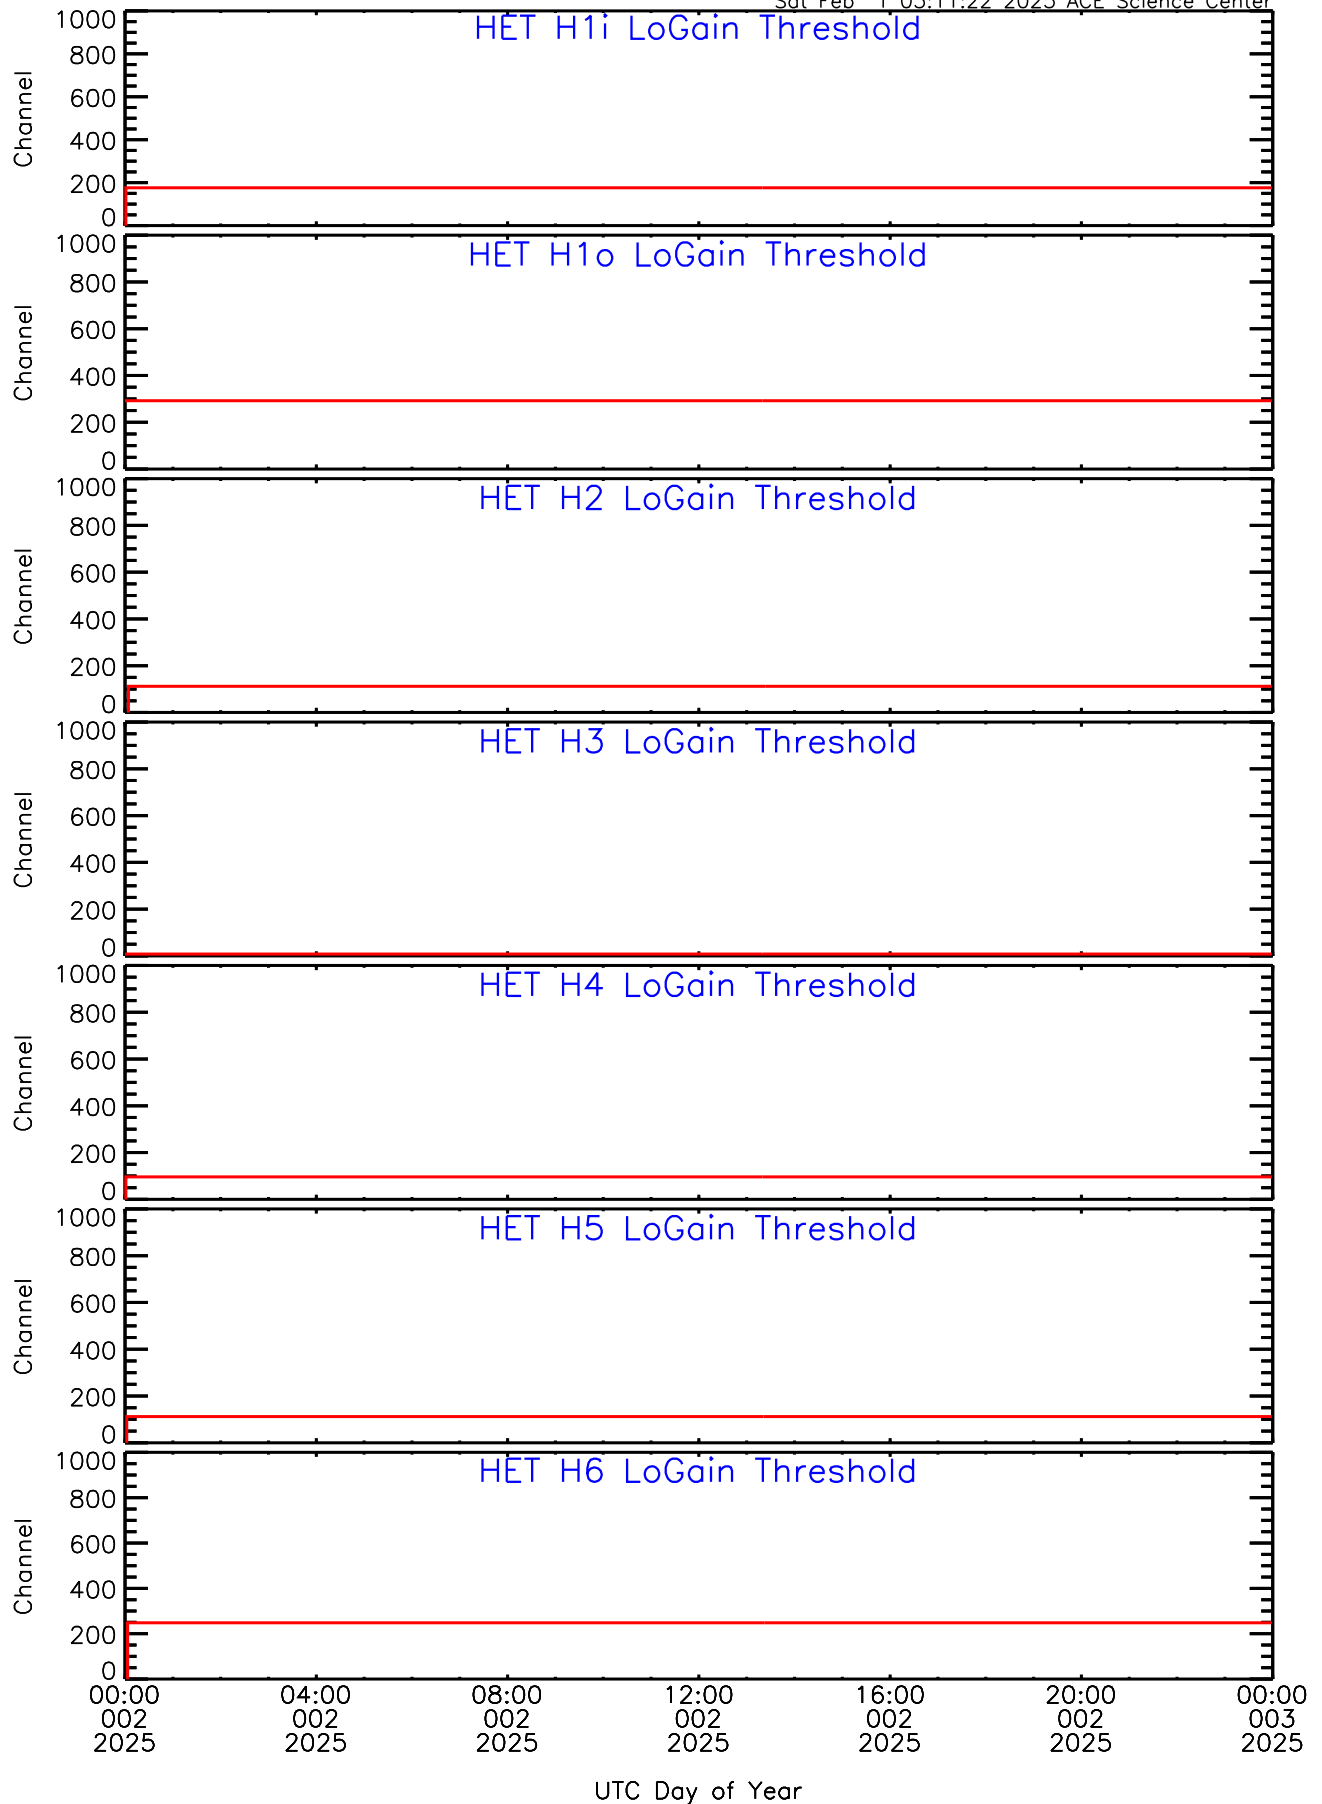

HET ahead Housekeeping Data for 2025-002

Sat Feb 1 03:11:22 2025 ACE Science Center

HET ahead Housekeeping Data for 2025-002

Sat Feb 1 03:11:22 2025 ACE Science Center

HET ahead Housekeeping Data for 2025-002

Sat Feb 1 03:11:22 2025 ACE Science Center

HET ahead Housekeeping Data for 2025-002

Sat Feb 1 03:11:22 2025 ACE Science Center