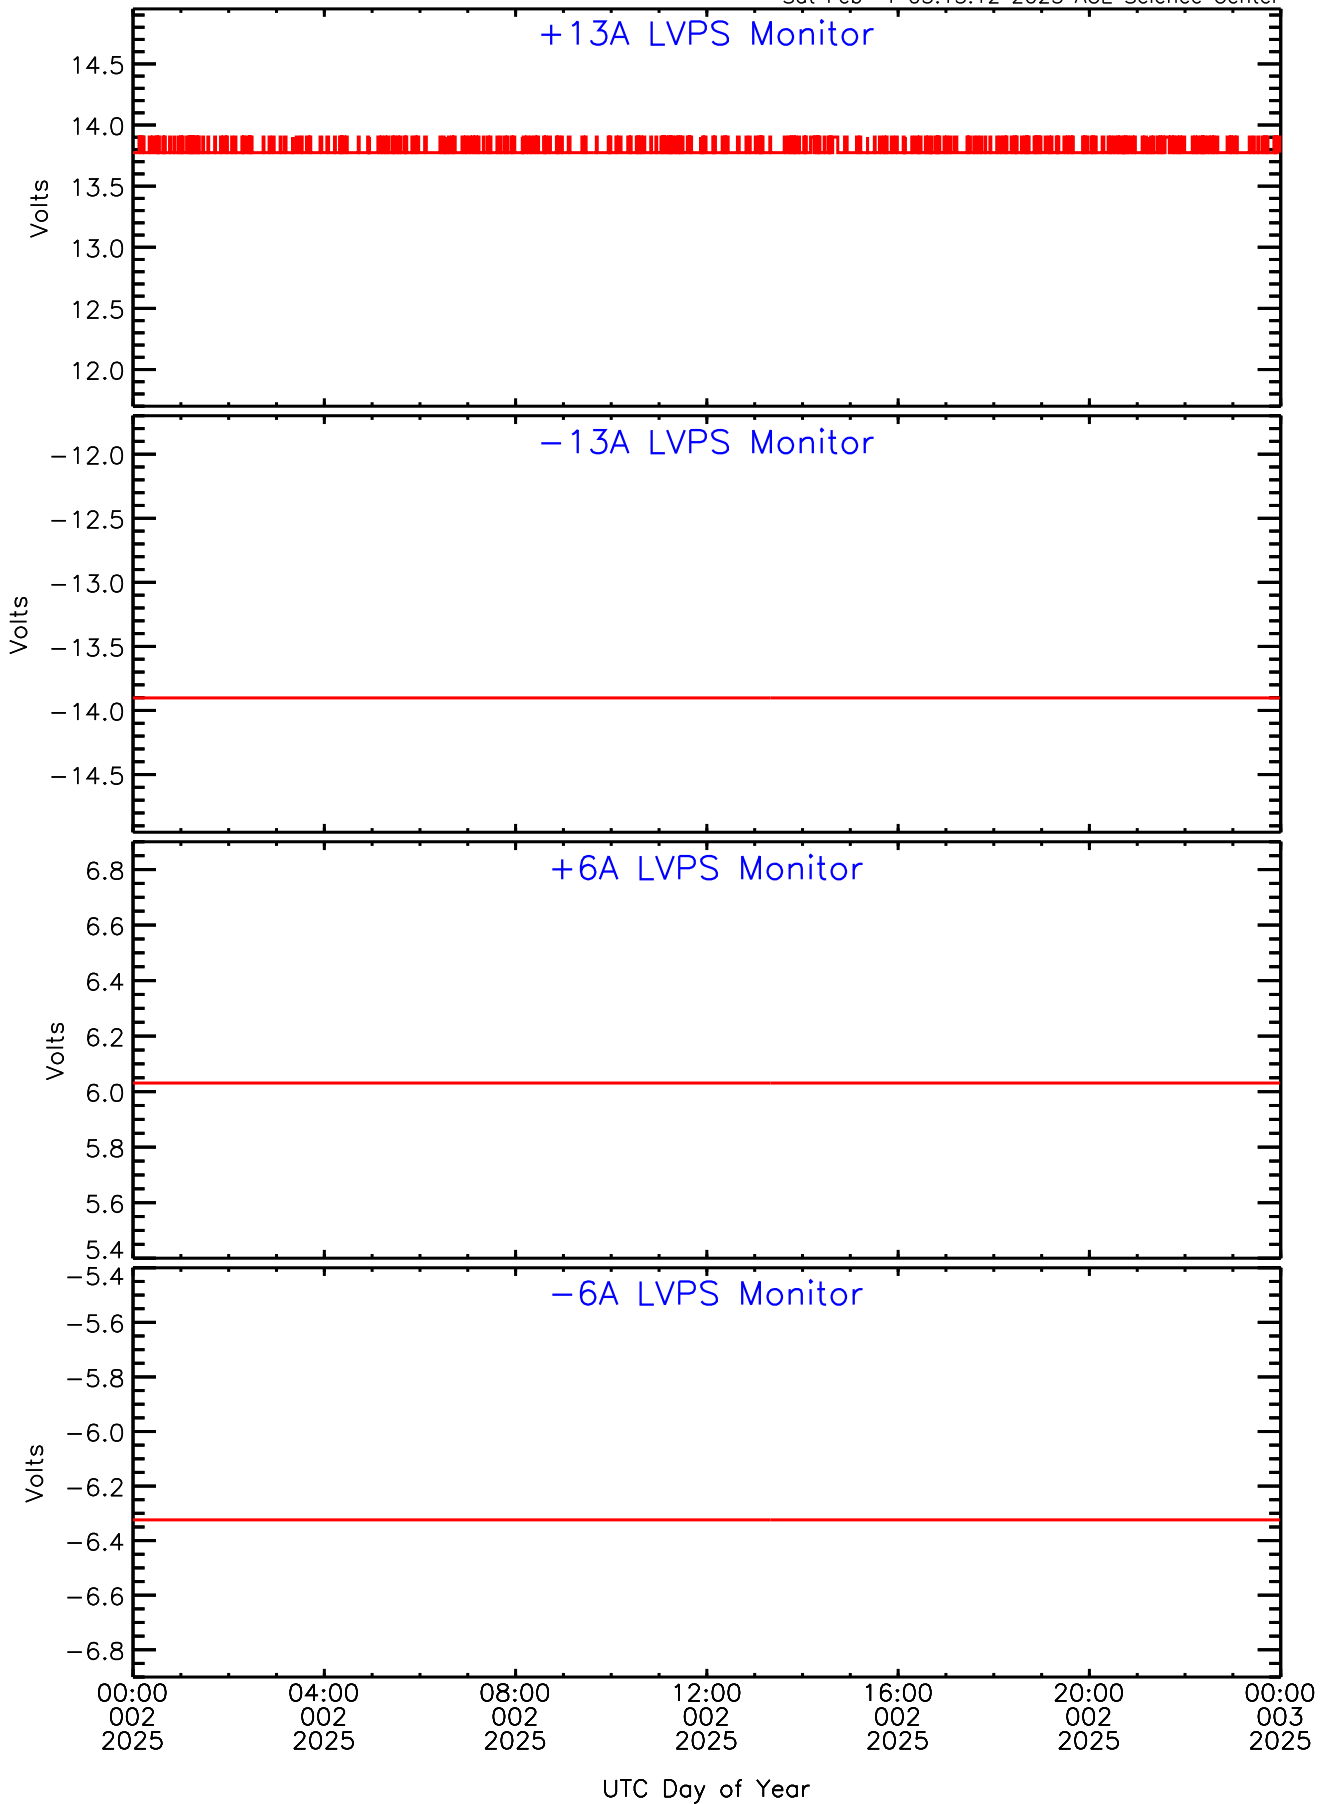

SEP-Central ahead Housekeeping Data for 2025-002

Sat Feb 1 03:13:12 2025 ACE Science Center

SEP-Central ahead Housekeeping Data for 2025-002

Sat Feb 1 03:13:12 2025 ACE Science Center

SEP-Central ahead Housekeeping Data for 2025-002

Sat Feb 1 03:13:12 2025 ACE Science Center

SEP-Central ahead Housekeeping Data for 2025-002

Sat Feb 1 03:13:12 2025 ACE Science Center

SEP-Central ahead Housekeeping Data for 2025-002

Sat Feb 1 03:13:12 2025 ACE Science Center