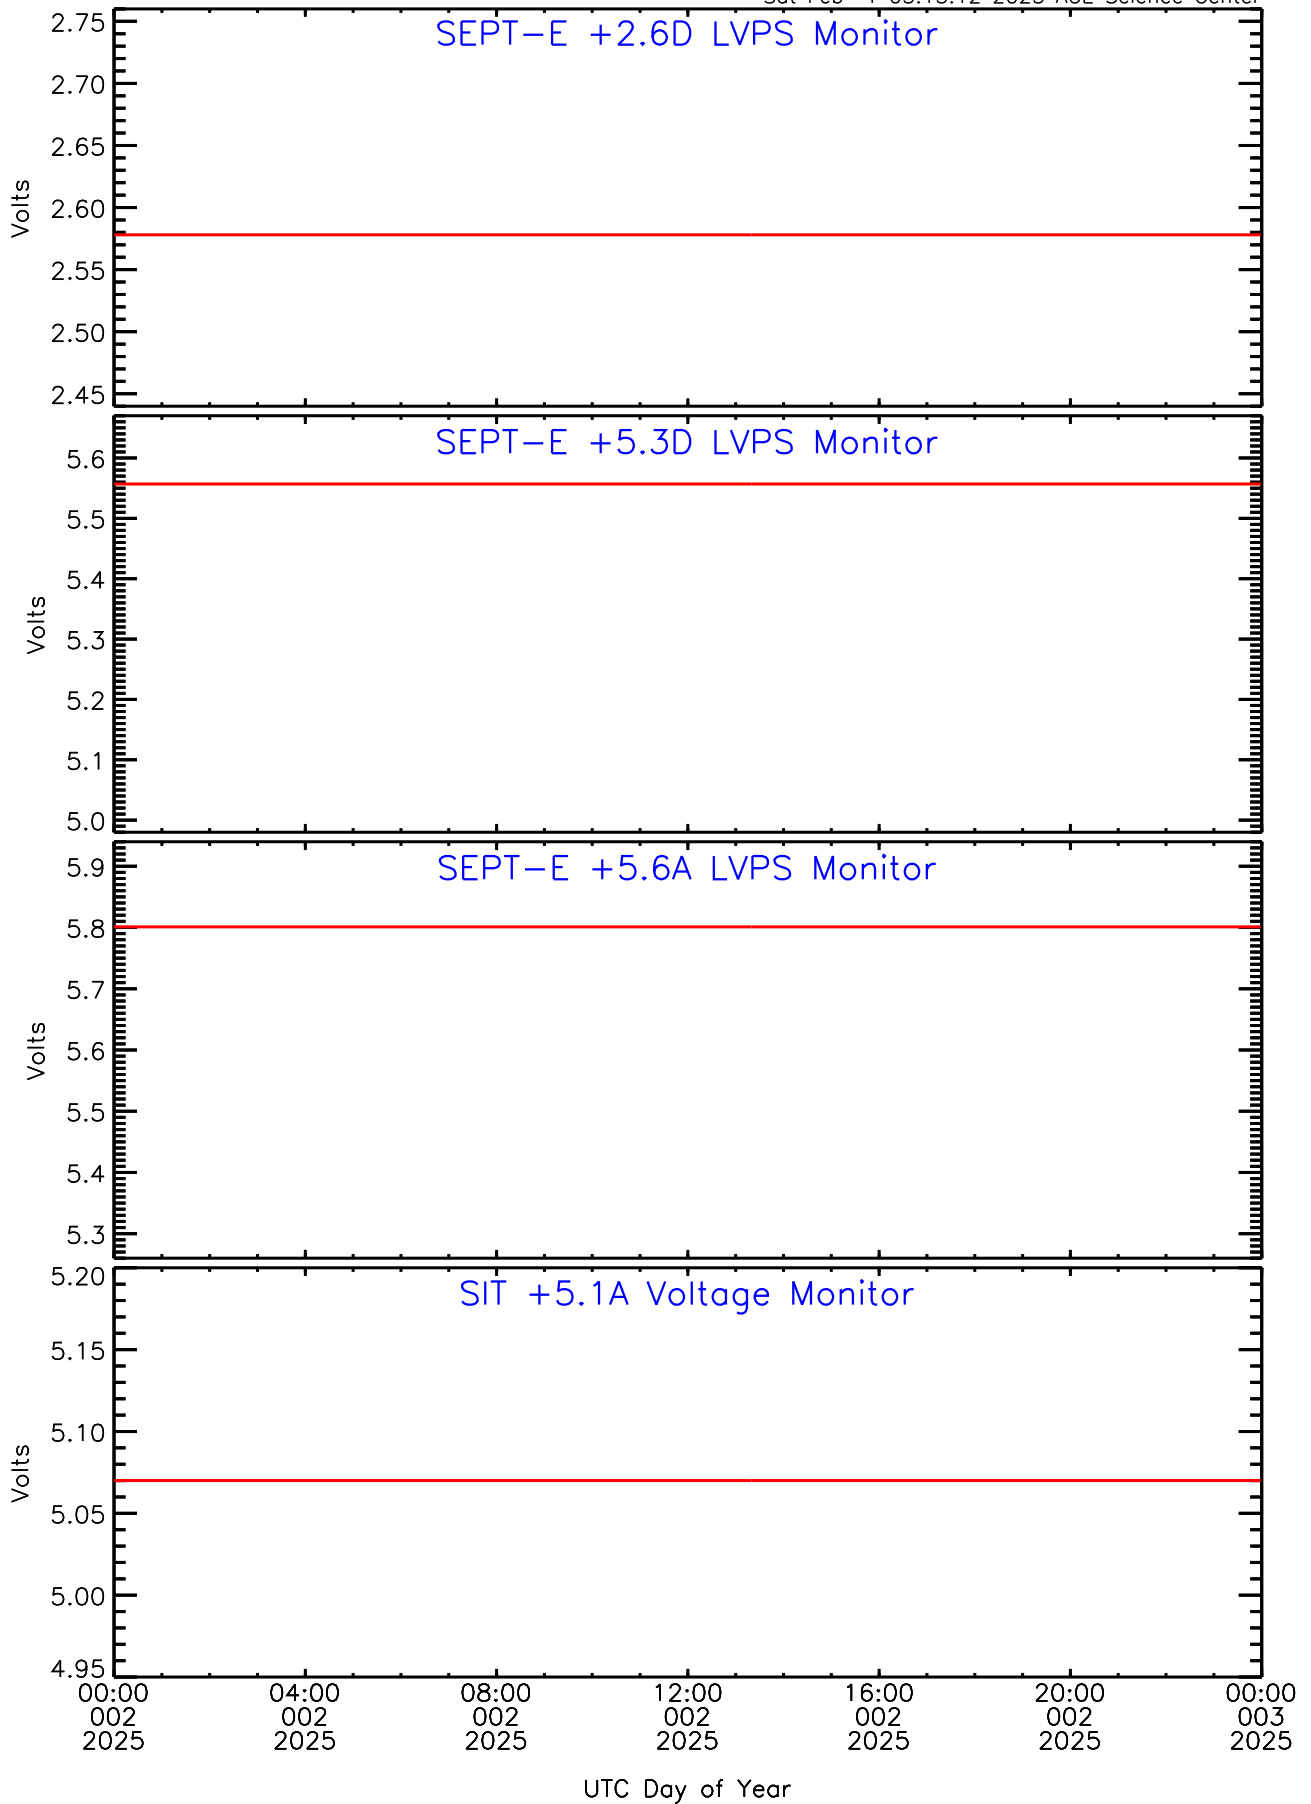

Sat Feb 1 03:13:12 2025 ACE Science Center

SEP-Central ahead Housekeeping Data for 2025-002

Sat Feb 1 03:13:12 2025 ACE Science Center

SEP-Central ahead Housekeeping Data for 2025-002

Sat Feb 1 03:13:12 2025 ACE Science Center