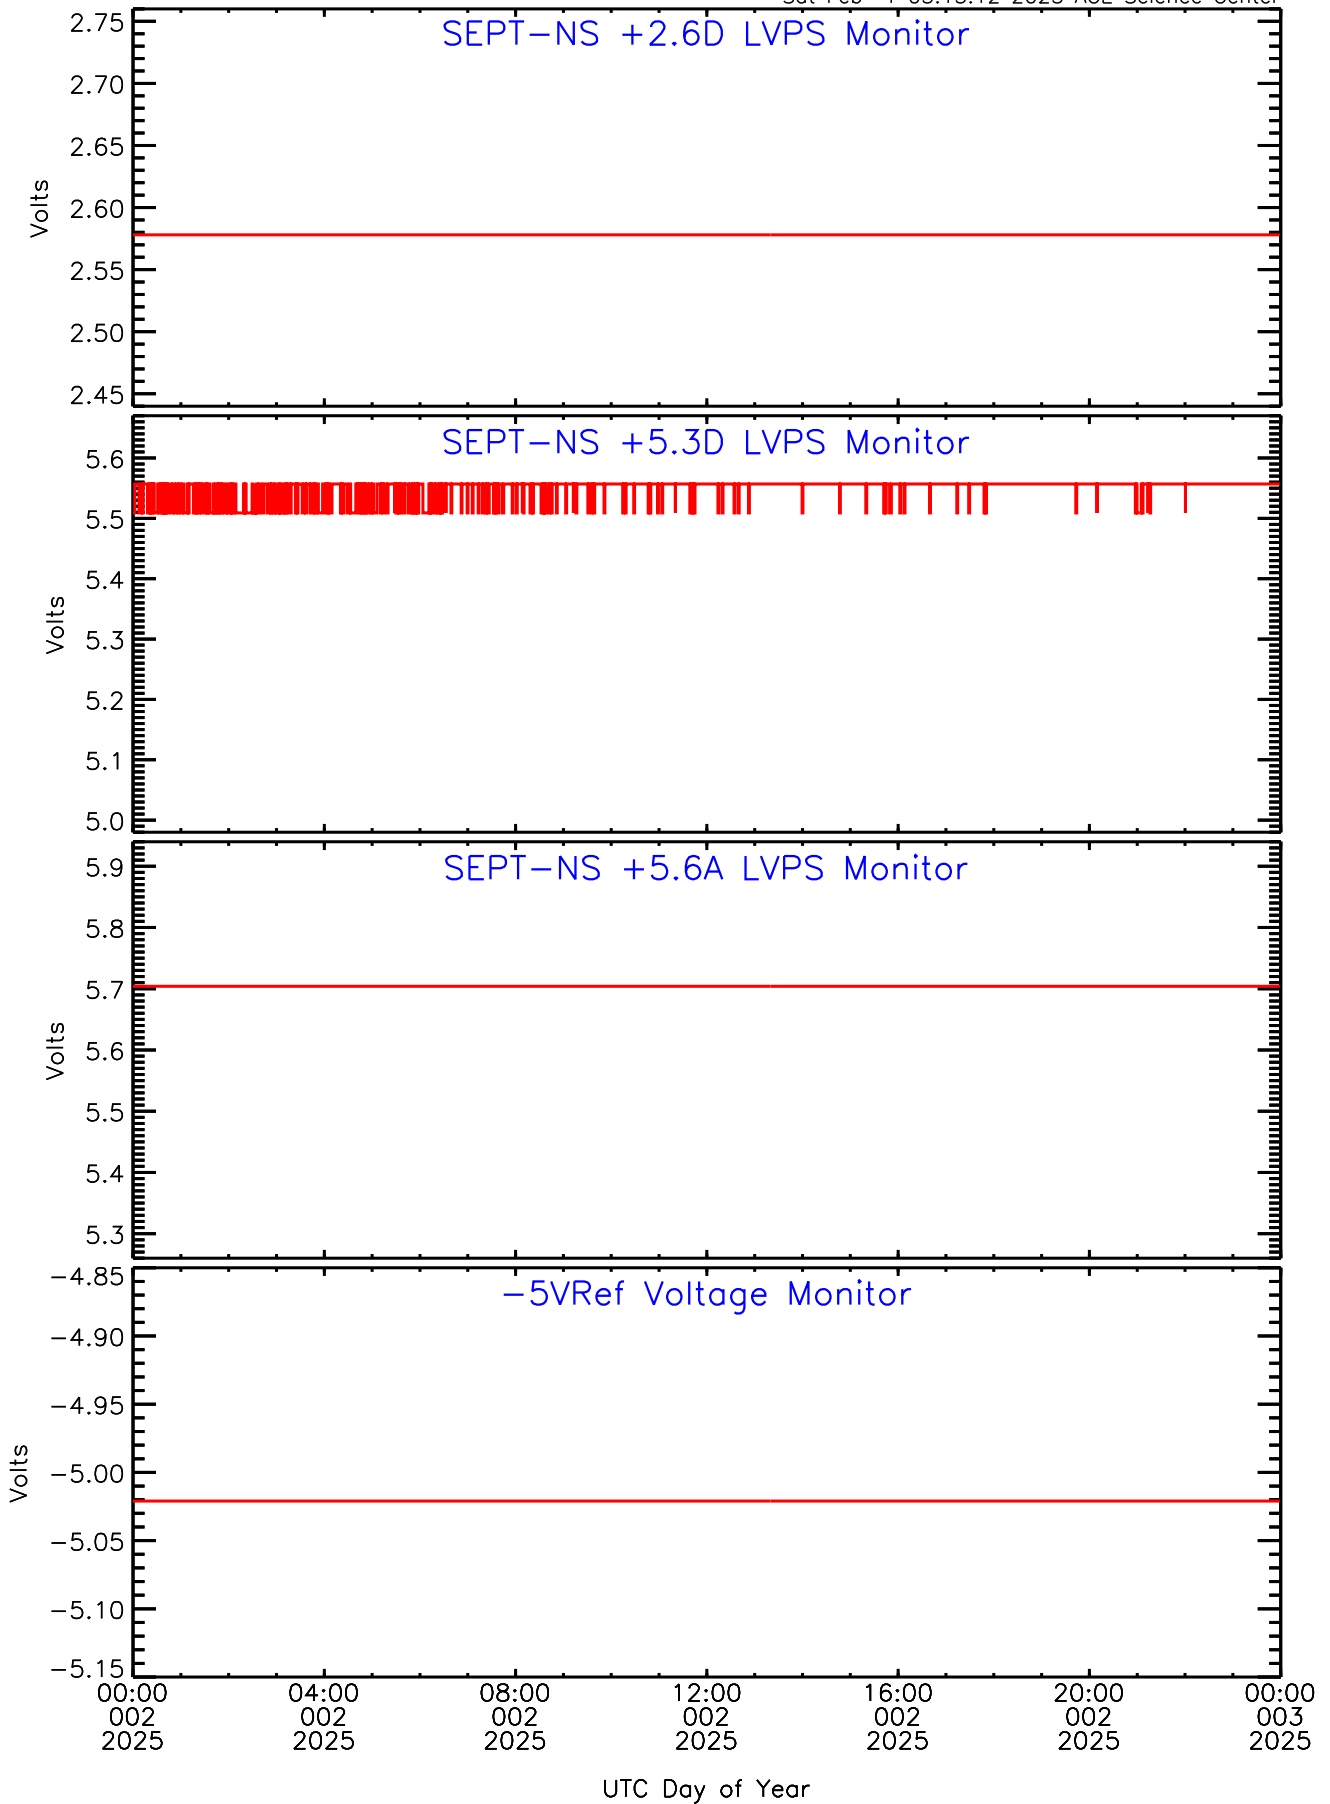

SEP-Central ahead Housekeeping Data for 2025-002

Sat Feb 1 03:13:12 2025 ACE Science Center

SEP-Central ahead Housekeeping Data for 2025-002

Sat Feb 1 03:13:12 2025 ACE Science Center

SEP-Central ahead Housekeeping Data for 2025-002

Sat Feb 1 03:13:12 2025 ACE Science Center

SEP-Central ahead Housekeeping Data for 2025-002

Sat Feb 1 03:13:12 2025 ACE Science Center

SEP-Central ahead Housekeeping Data for 2025-002

Sat Feb 1 03:13:12 2025 ACE Science Center