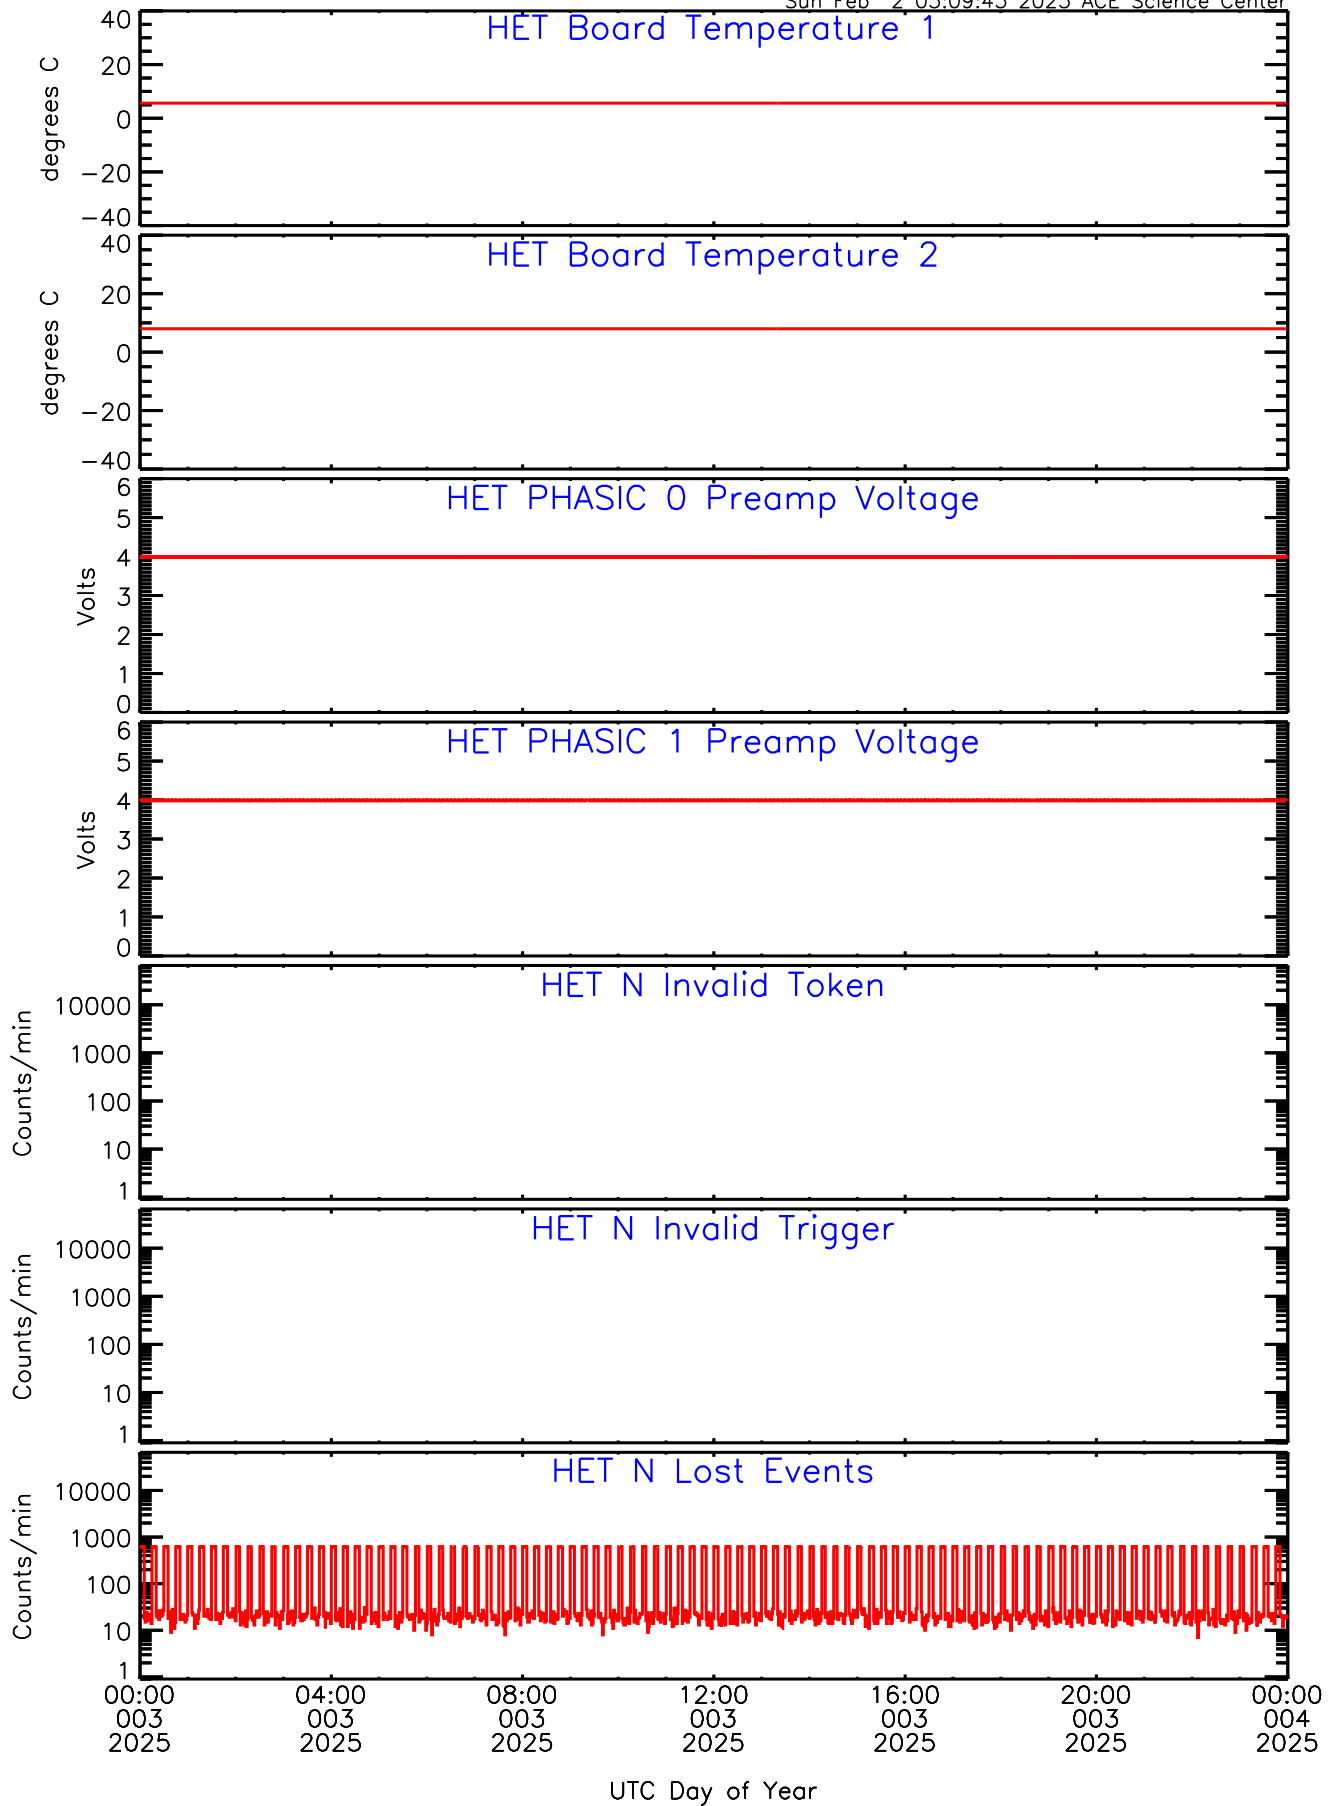

HET ahead Housekeeping Data for 2025-003

Sun Feb 2 03:09:43 2025 ACE Science Center