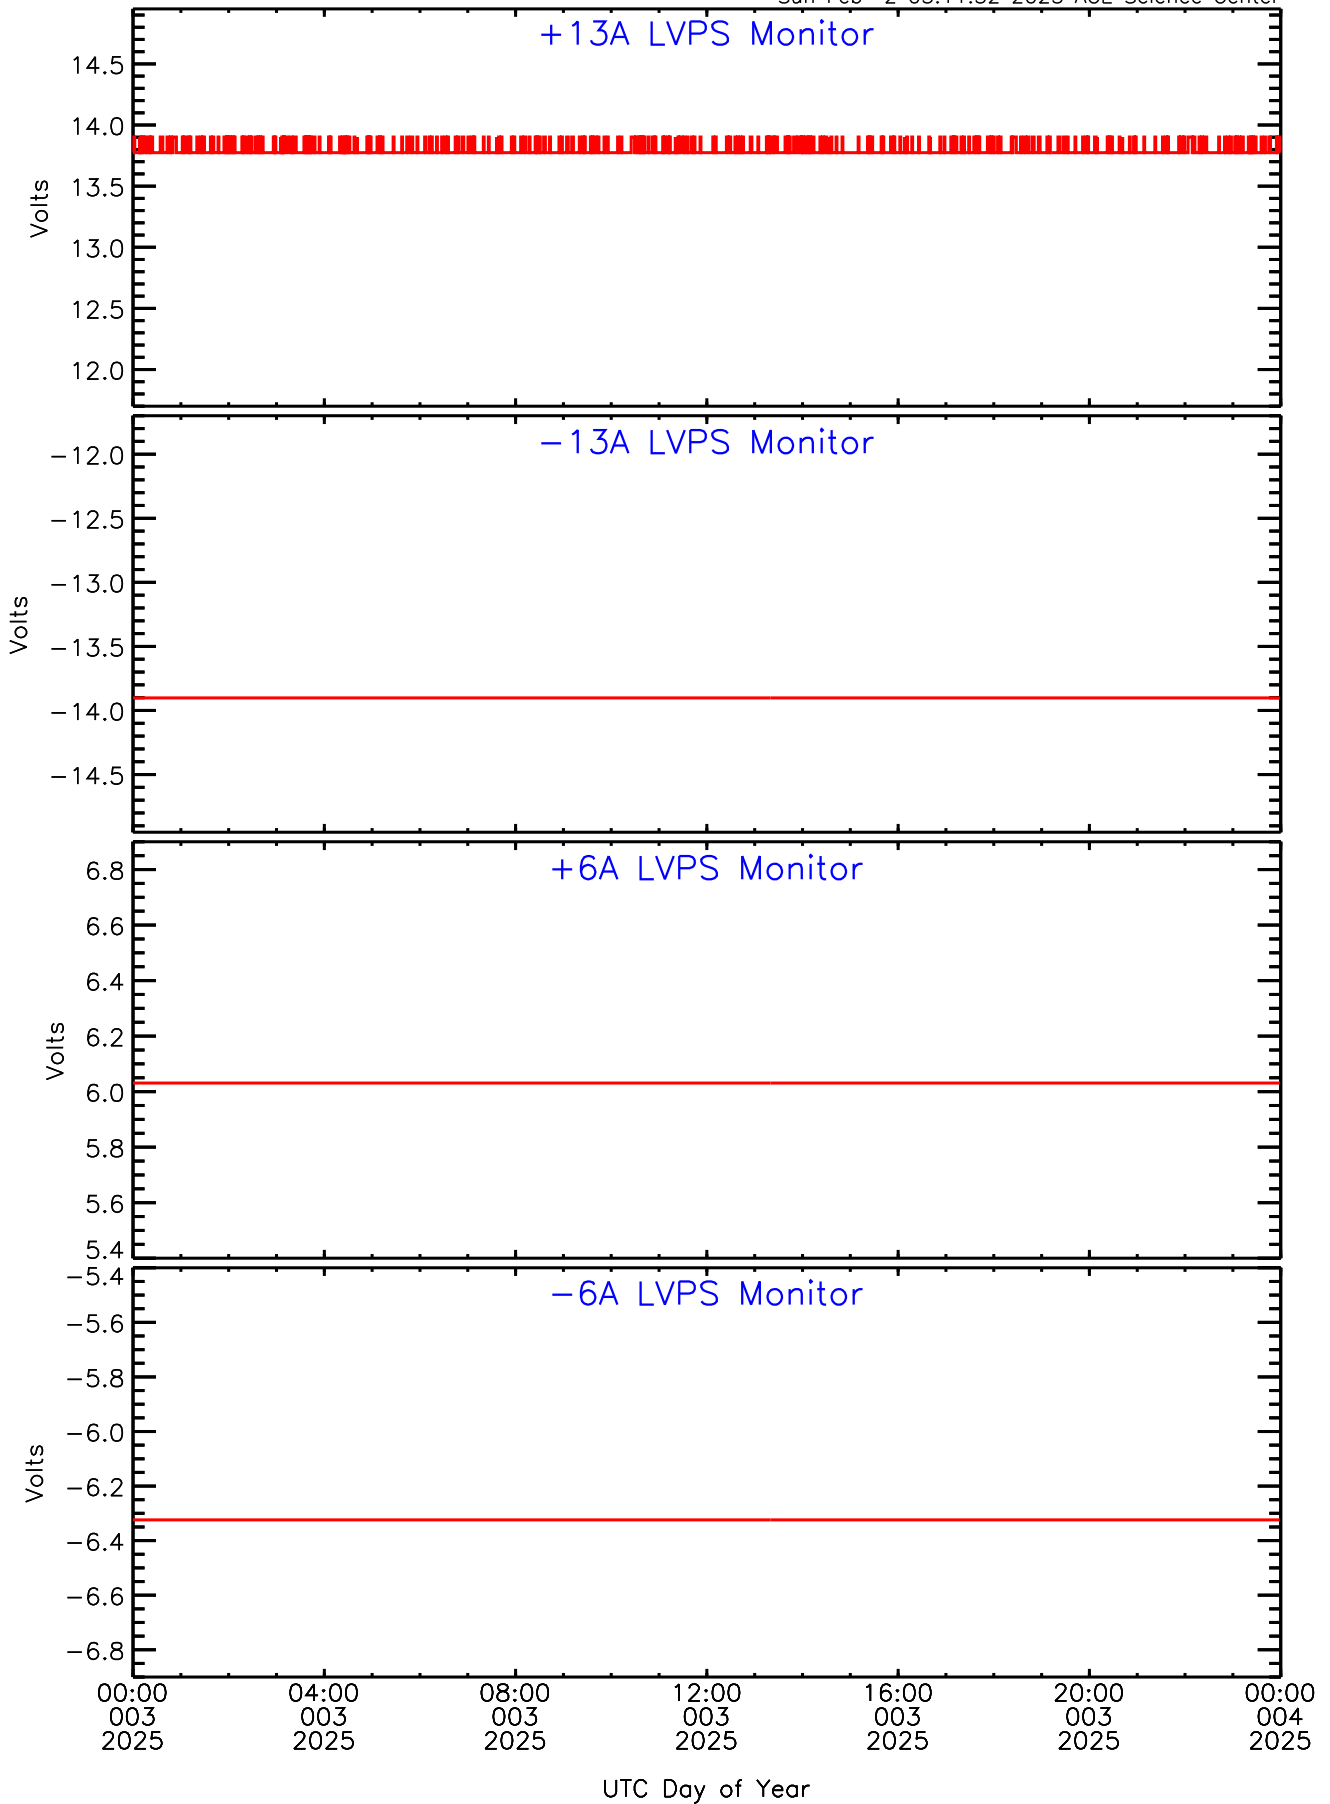

SEP-Central ahead Housekeeping Data for 2025-003

Sun Feb 2 03:11:32 2025 ACE Science Center

SEP-Central ahead Housekeeping Data for 2025-003

Sun Feb 2 03:11:32 2025 ACE Science Center

SEP-Central ahead Housekeeping Data for 2025-003

Sun Feb 2 03:11:32 2025 ACE Science Center

SEP-Central ahead Housekeeping Data for 2025-003

Sun Feb 2 03:11:33 2025 ACE Science Center

SEP-Central ahead Housekeeping Data for 2025-003

Sun Feb 2 03:11:33 2025 ACE Science Center