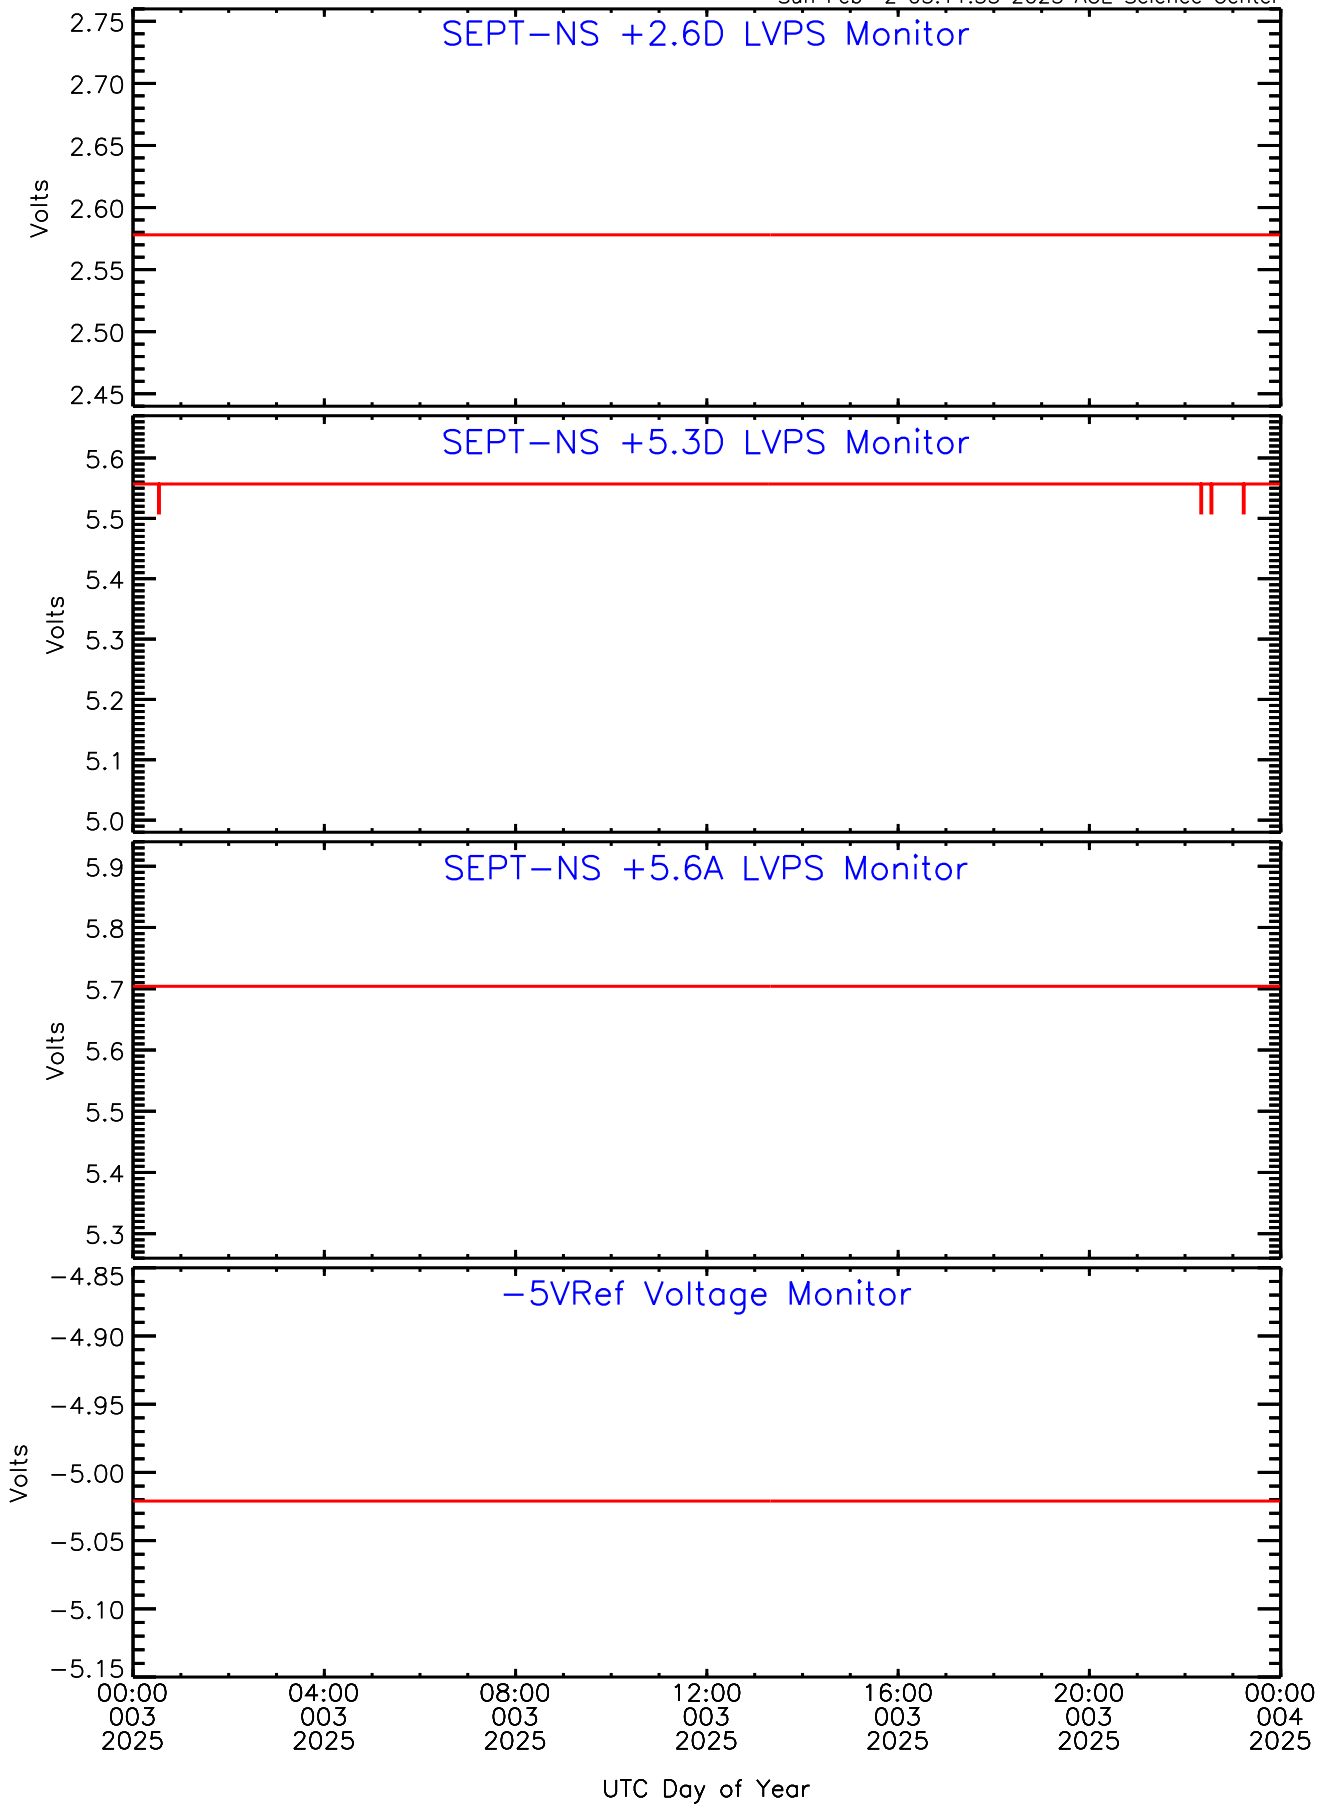

SEP-Central ahead Housekeeping Data for 2025-003

Sun Feb 2 03:11:32 2025 ACE Science Center

SEP-Central ahead Housekeeping Data for 2025-003

Sun Feb 2 03:11:32 2025 ACE Science Center

SEP-Central ahead Housekeeping Data for 2025-003

Sun Feb 2 03:11:32 2025 ACE Science Center

SEP-Central ahead Housekeeping Data for 2025-003

Sun Feb 2 03:11:33 2025 ACE Science Center

SEP-Central ahead Housekeeping Data for 2025-003

Sun Feb 2 03:11:33 2025 ACE Science Center