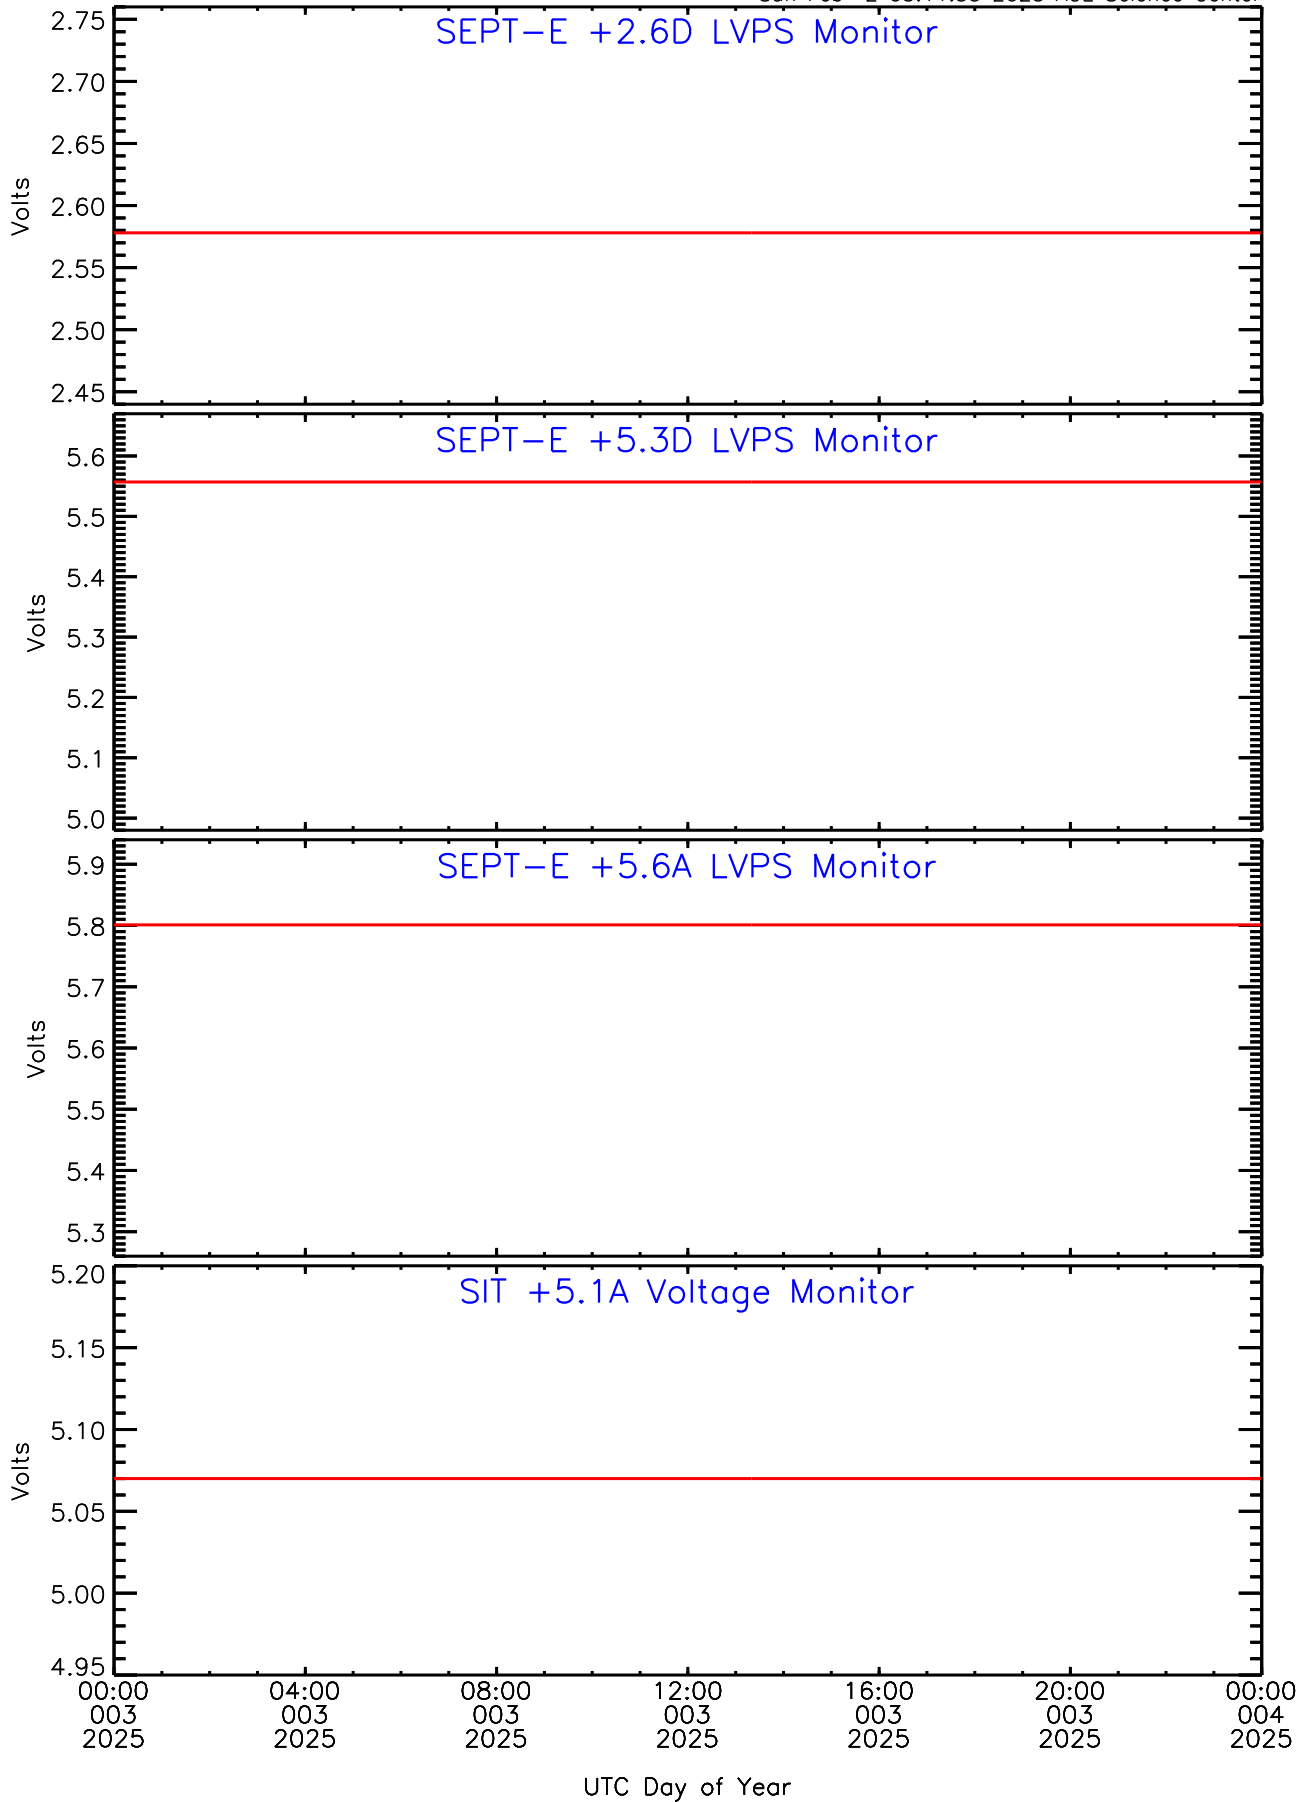

Sun Feb 2 03:11:32 2025 ACE Science Center

SEP-Central ahead Housekeeping Data for 2025-003

Sun Feb 2 03:11:33 2025 ACE Science Center

SEP-Central ahead Housekeeping Data for 2025-003

Sun Feb 2 03:11:33 2025 ACE Science Center