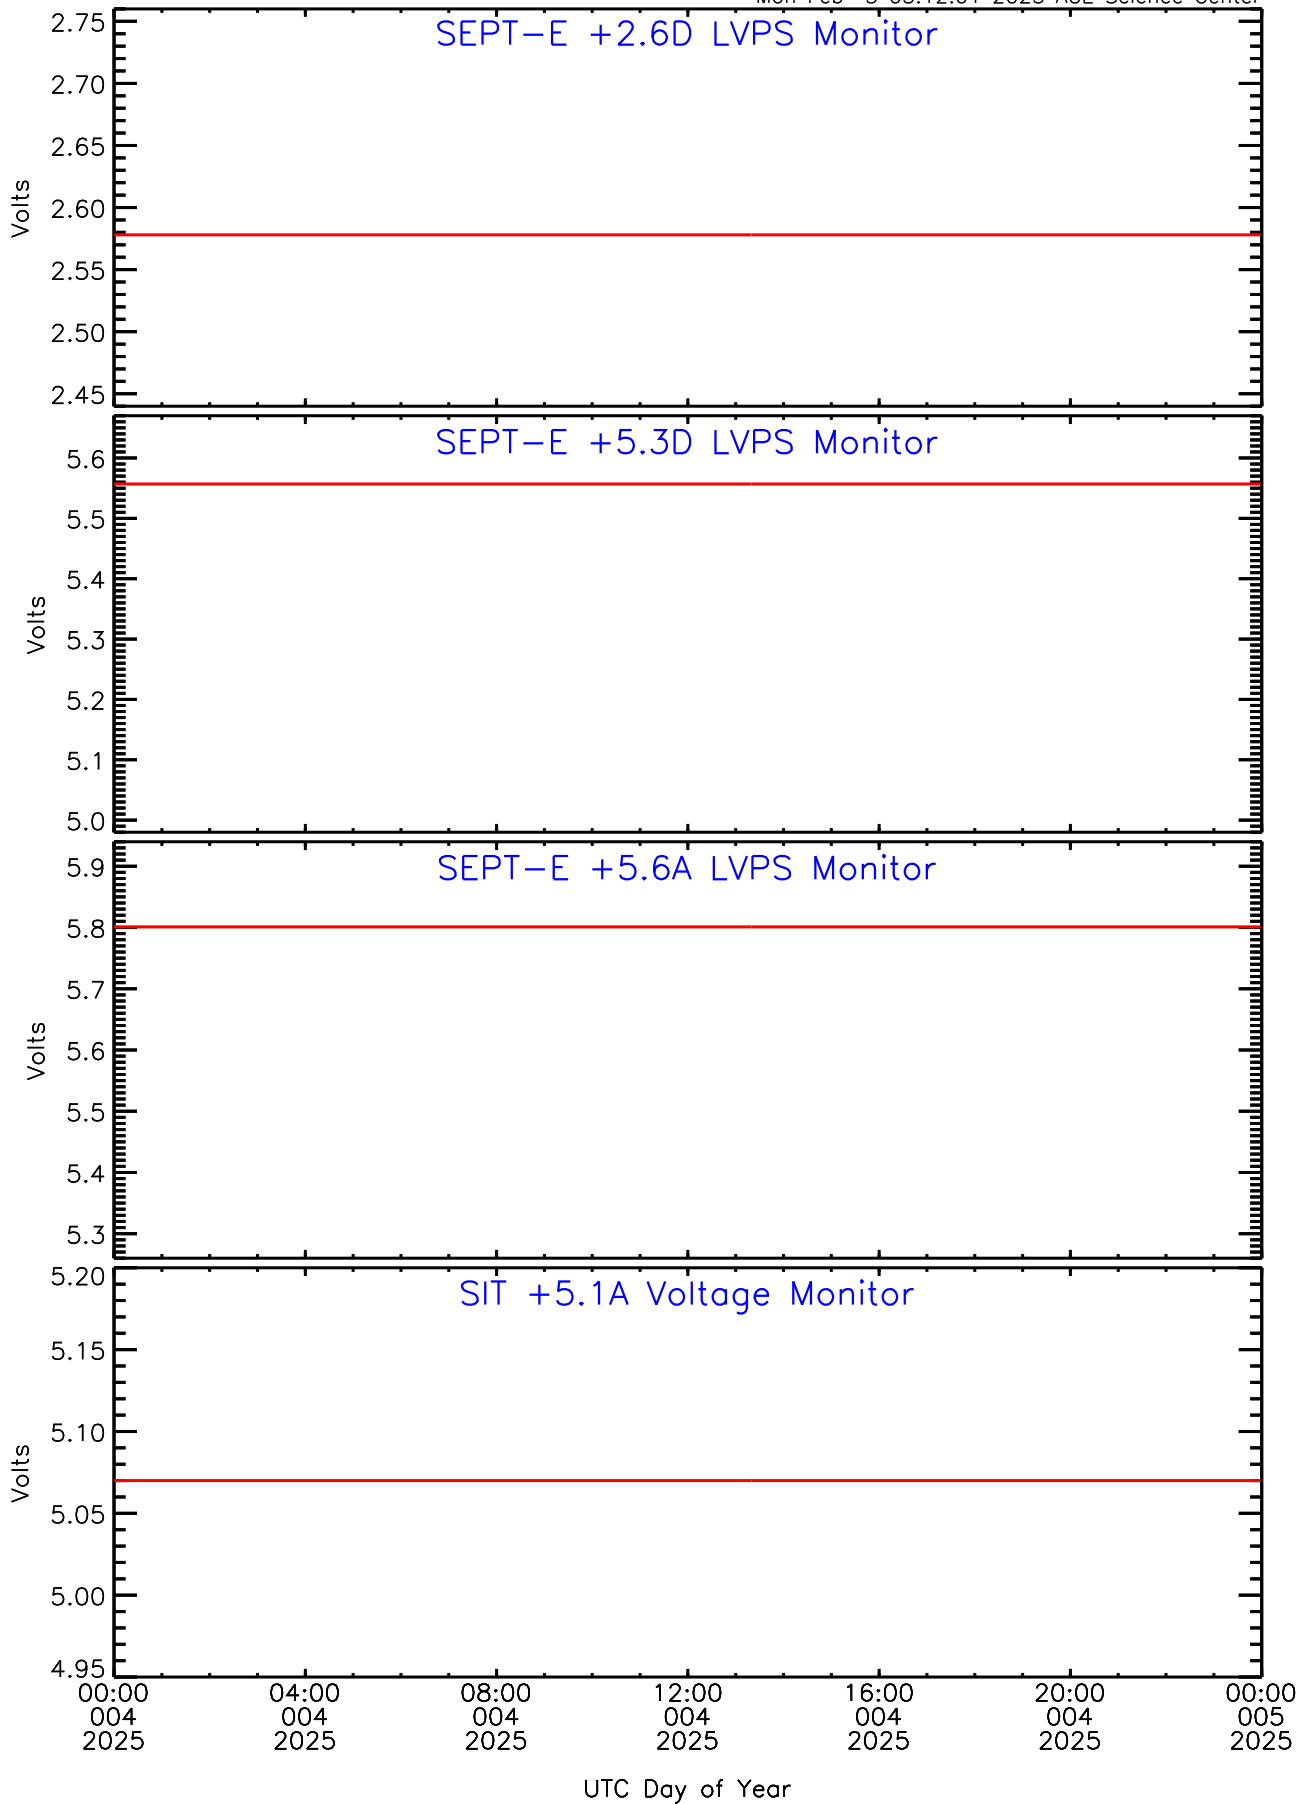

Mon Feb 3 03:12:01 2025 ACE Science Center

SEP-Central ahead Housekeeping Data for 2025-004

Mon Feb 3 03:12:01 2025 ACE Science Center

SEP-Central ahead Housekeeping Data for 2025-004

Mon Feb 3 03:12:01 2025 ACE Science Center