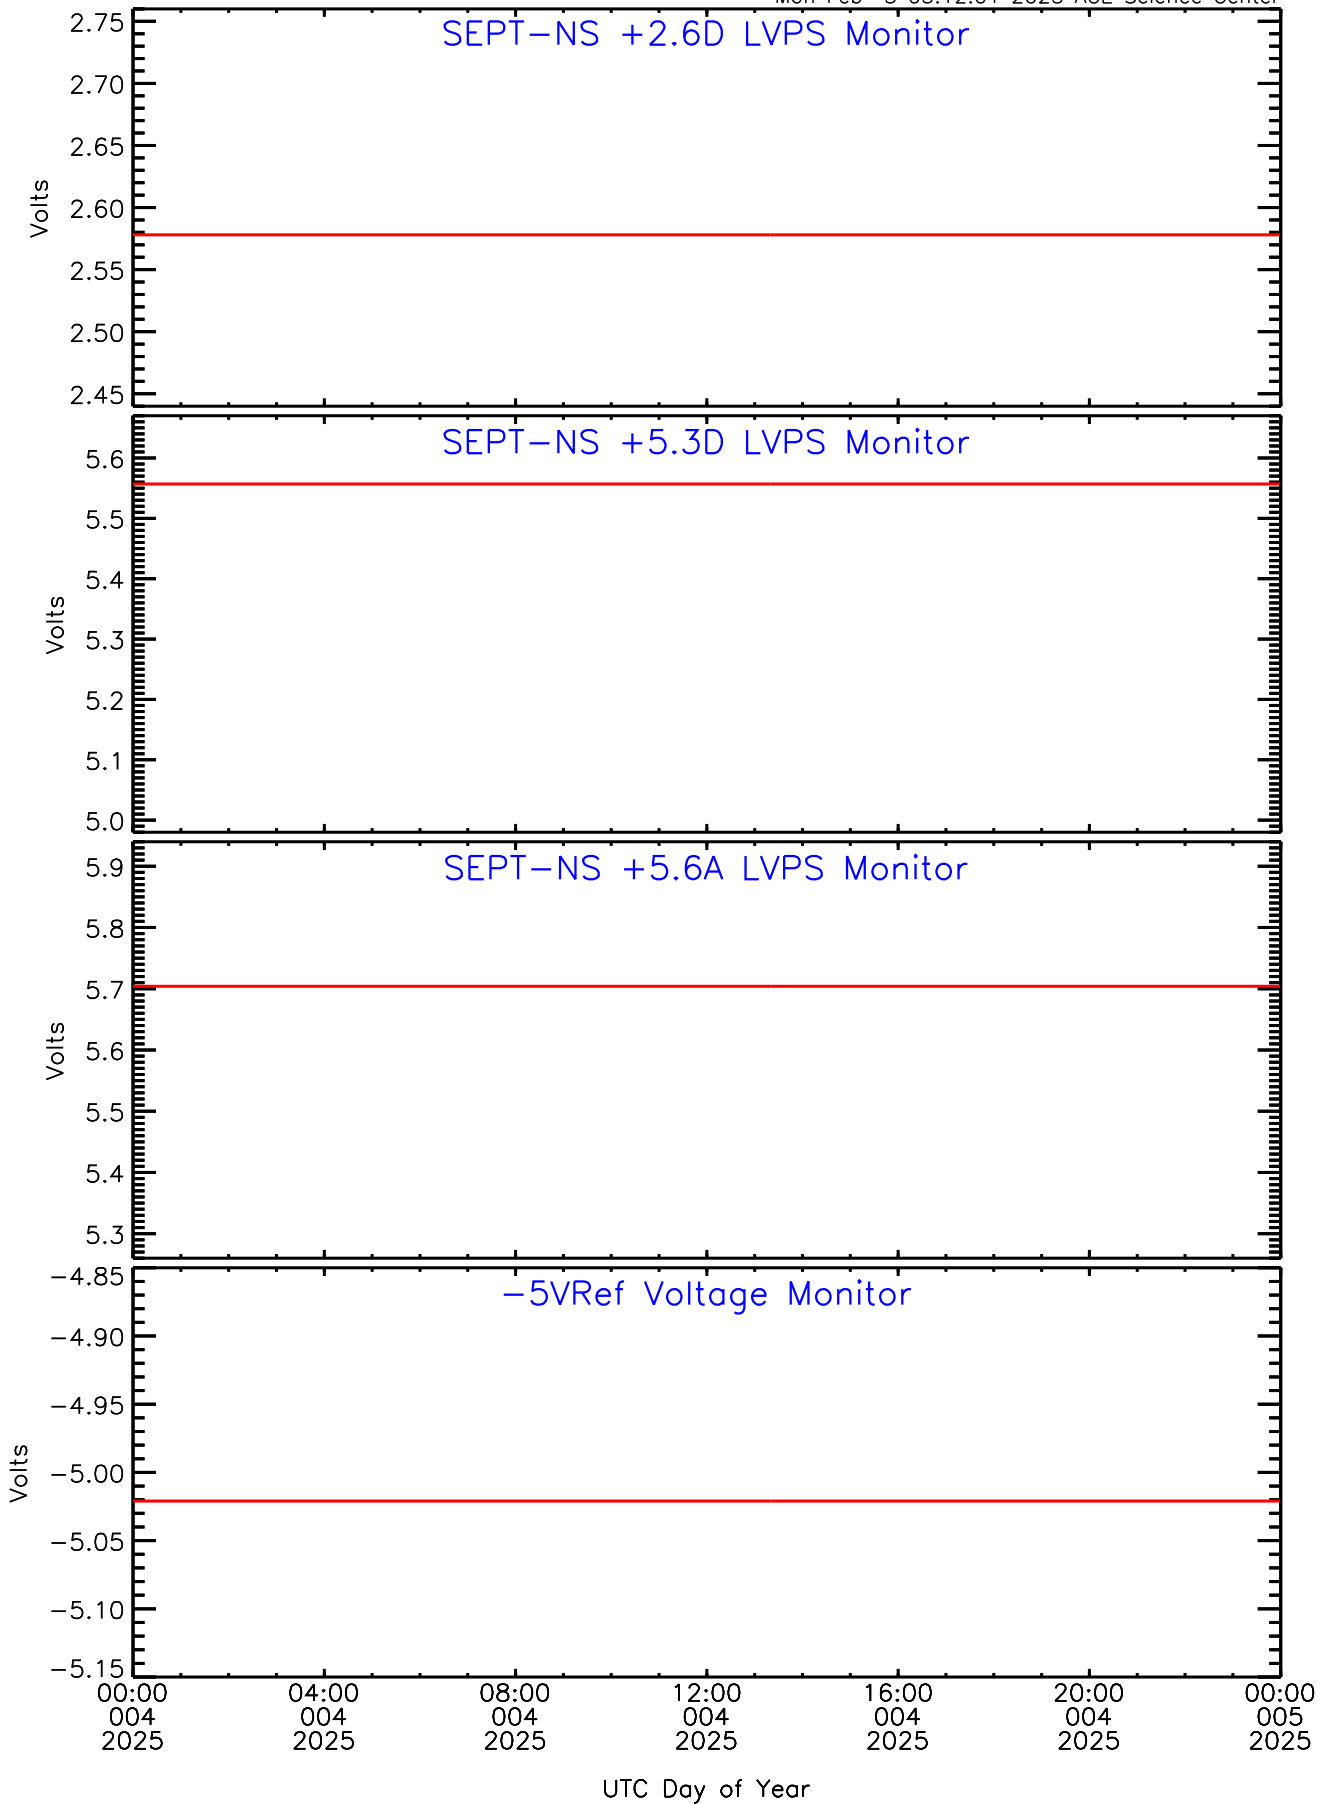

SEP-Central ahead Housekeeping Data for 2025-004

Mon Feb 3 03:12:01 2025 ACE Science Center

SEP-Central ahead Housekeeping Data for 2025-004

Mon Feb 3 03:12:01 2025 ACE Science Center

SEP-Central ahead Housekeeping Data for 2025-004

Mon Feb 3 03:12:01 2025 ACE Science Center

SEP-Central ahead Housekeeping Data for 2025-004

Mon Feb 3 03:12:01 2025 ACE Science Center

SEP-Central ahead Housekeeping Data for 2025-004

Mon Feb 3 03:12:01 2025 ACE Science Center