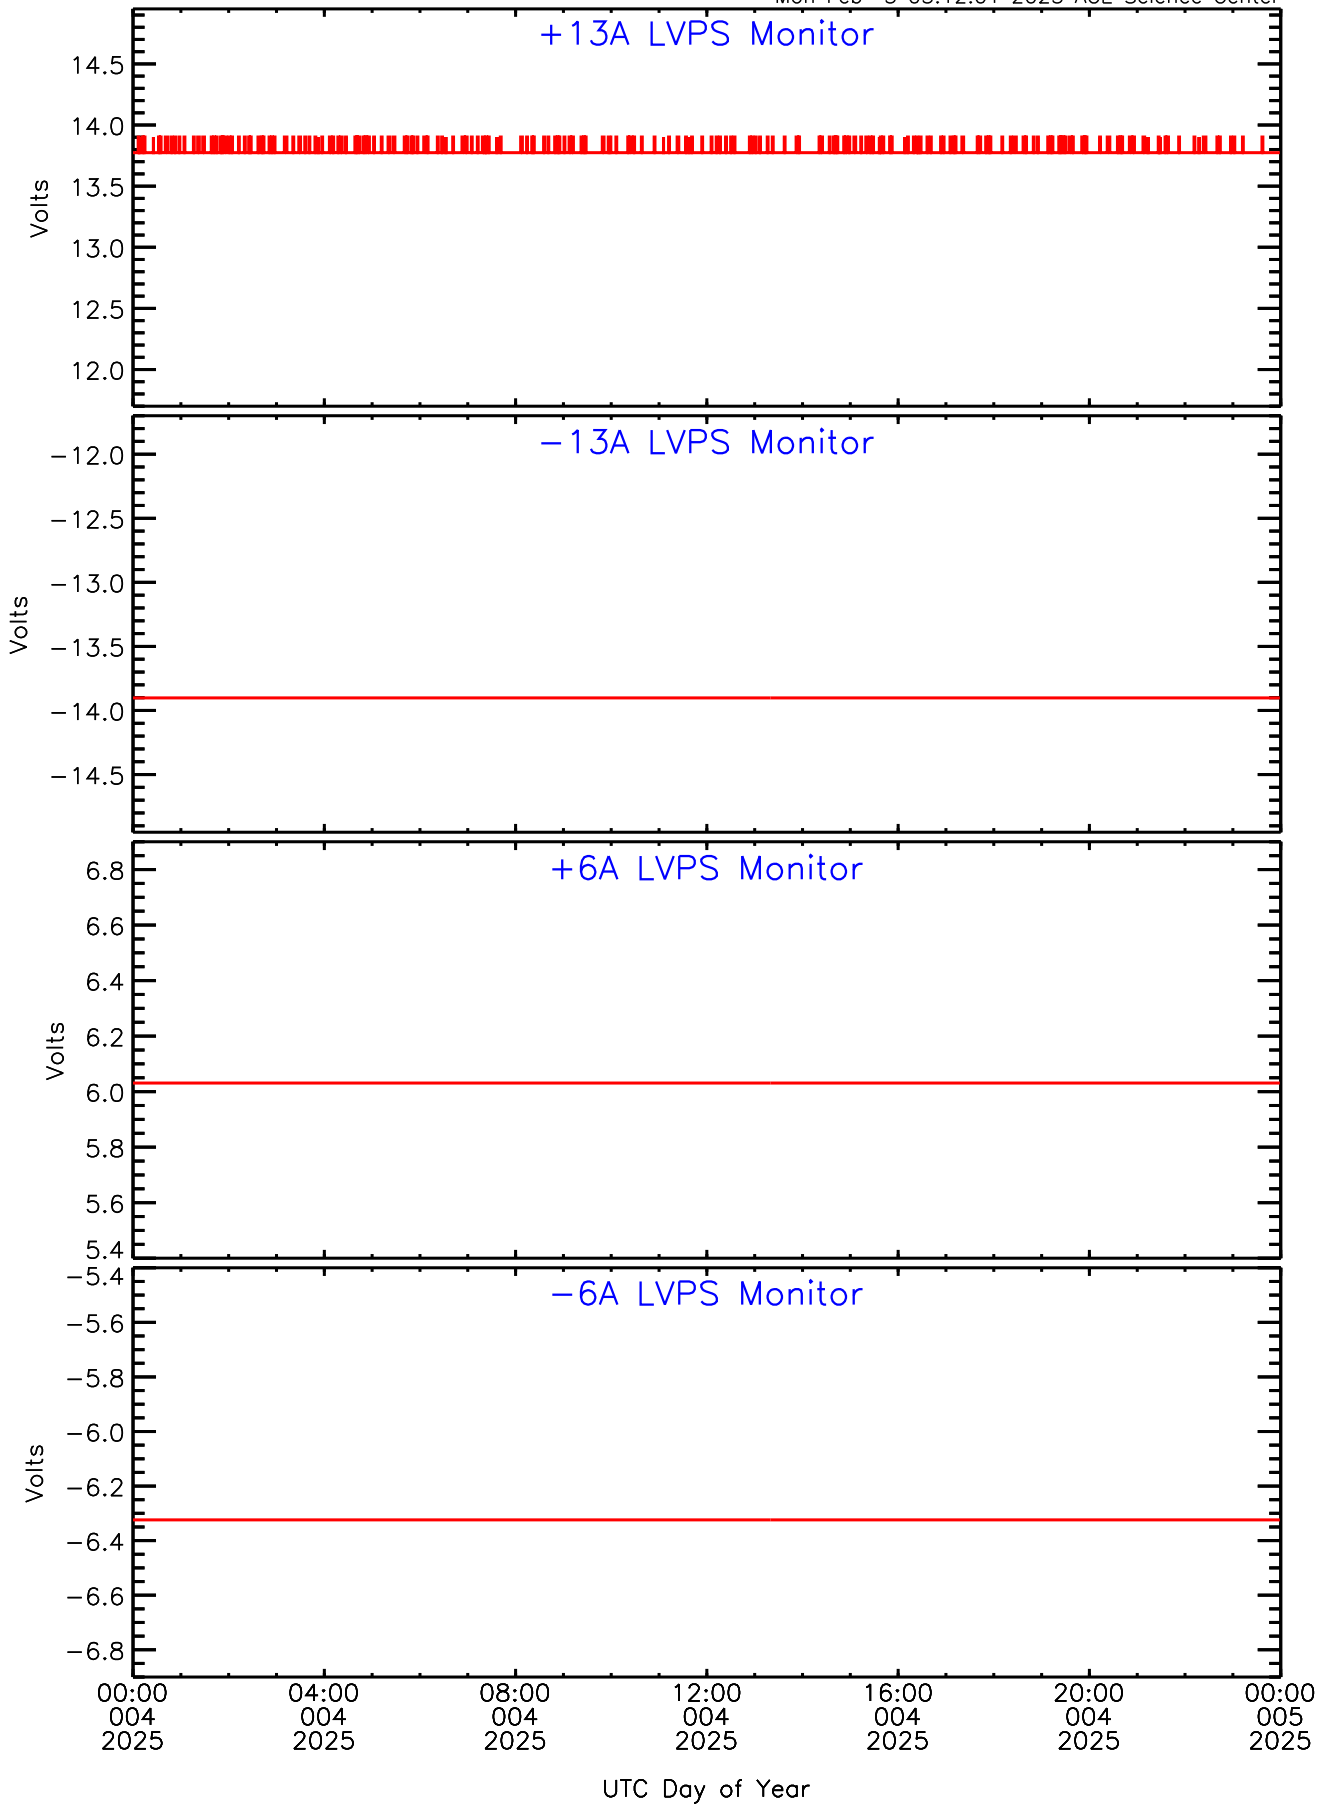

SEP-Central ahead Housekeeping Data for 2025-004

Mon Feb 3 03:12:01 2025 ACE Science Center

SEP-Central ahead Housekeeping Data for 2025-004

Mon Feb 3 03:12:01 2025 ACE Science Center

SEP-Central ahead Housekeeping Data for 2025-004

Mon Feb 3 03:12:01 2025 ACE Science Center

SEP-Central ahead Housekeeping Data for 2025-004

Mon Feb 3 03:12:01 2025 ACE Science Center

SEP-Central ahead Housekeeping Data for 2025-004

Mon Feb 3 03:12:01 2025 ACE Science Center