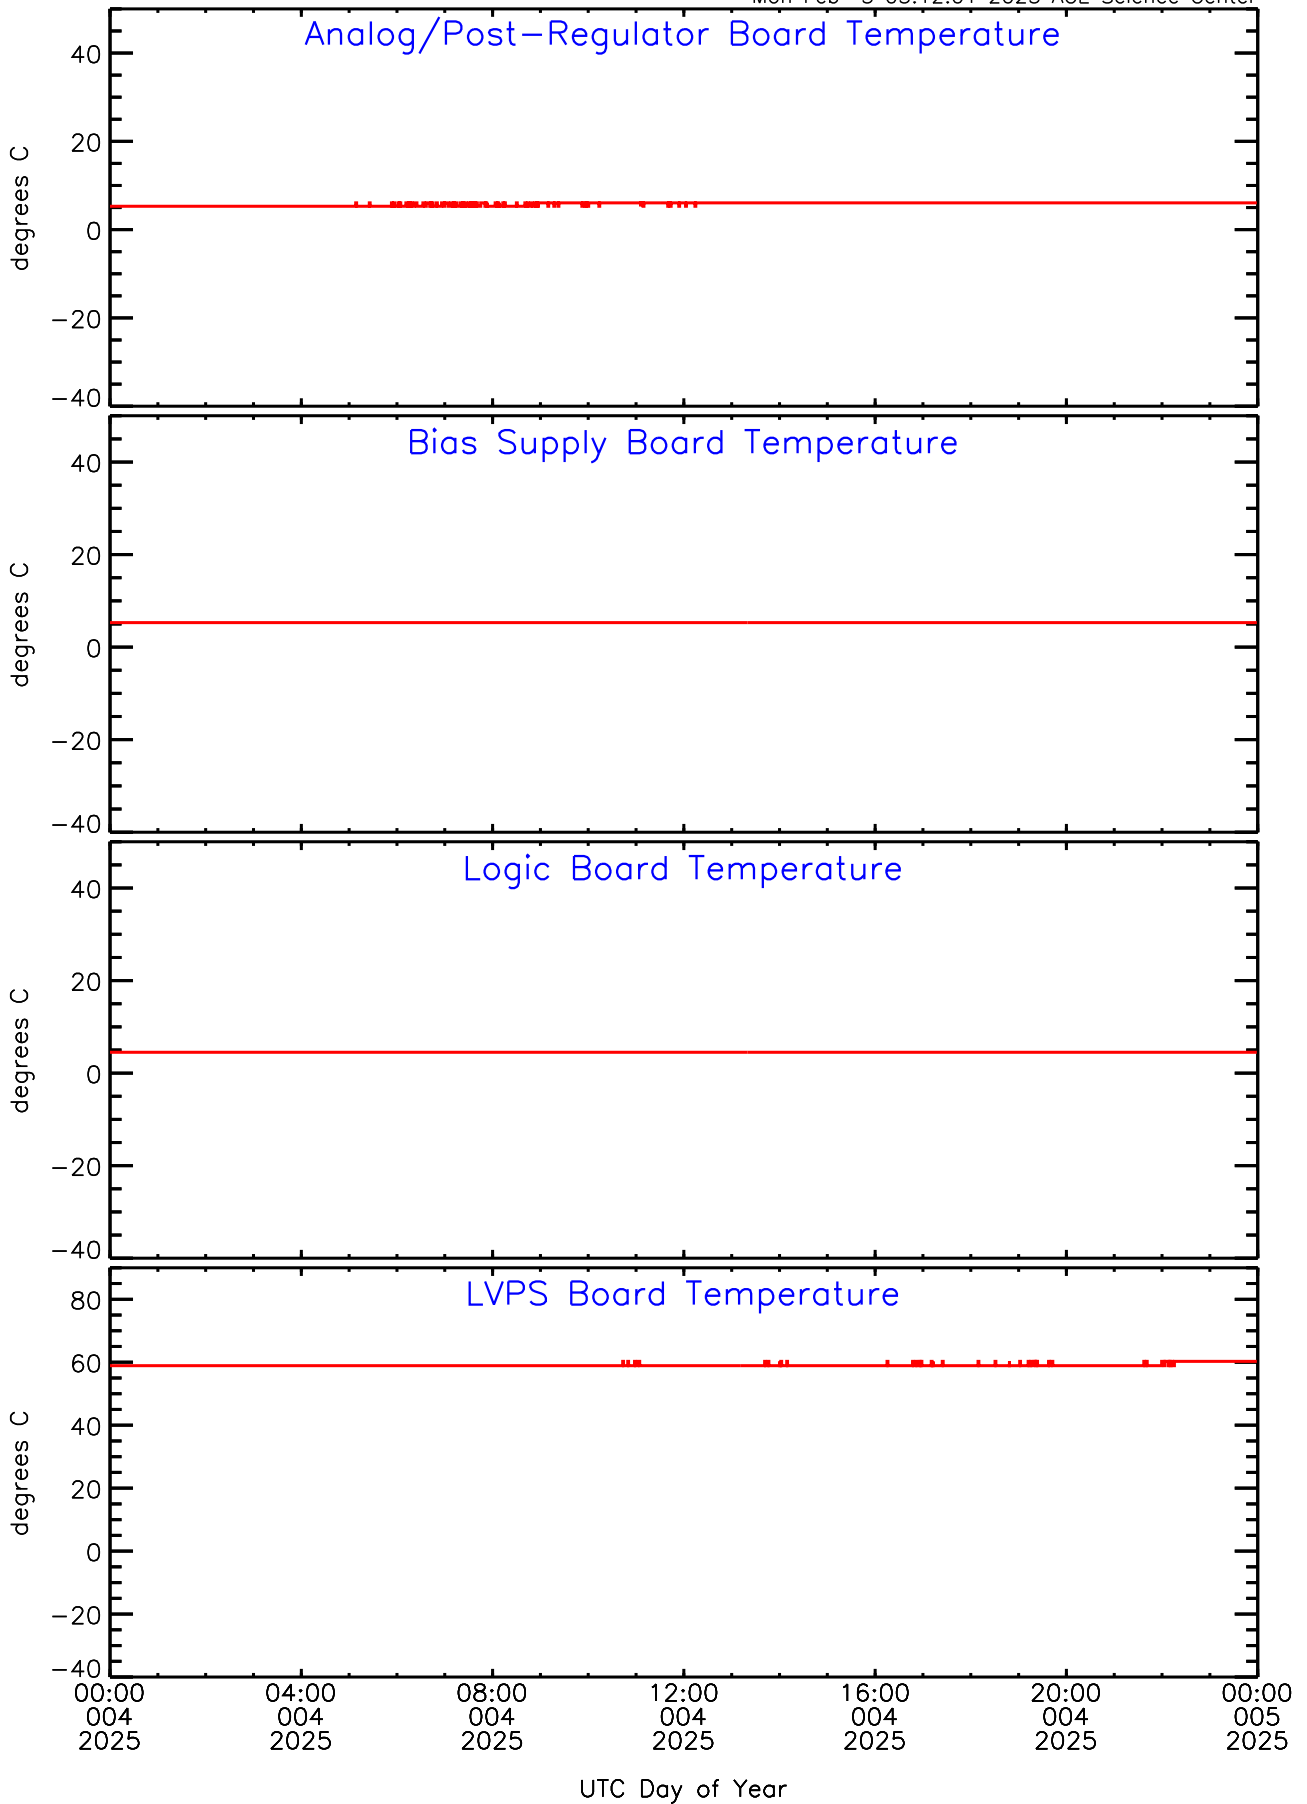

SEP-Central ahead Housekeeping Data for 2025-004

Mon Feb 3 03:12:01 2025 ACE Science Center

SEP-Central ahead Housekeeping Data for 2025-004

Mon Feb 3 03:12:01 2025 ACE Science Center

SEP-Central ahead Housekeeping Data for 2025-004

Mon Feb 3 03:12:01 2025 ACE Science Center

SEP-Central ahead Housekeeping Data for 2025-004

Mon Feb 3 03:12:01 2025 ACE Science Center

SEP-Central ahead Housekeeping Data for 2025-004

Mon Feb 3 03:12:01 2025 ACE Science Center