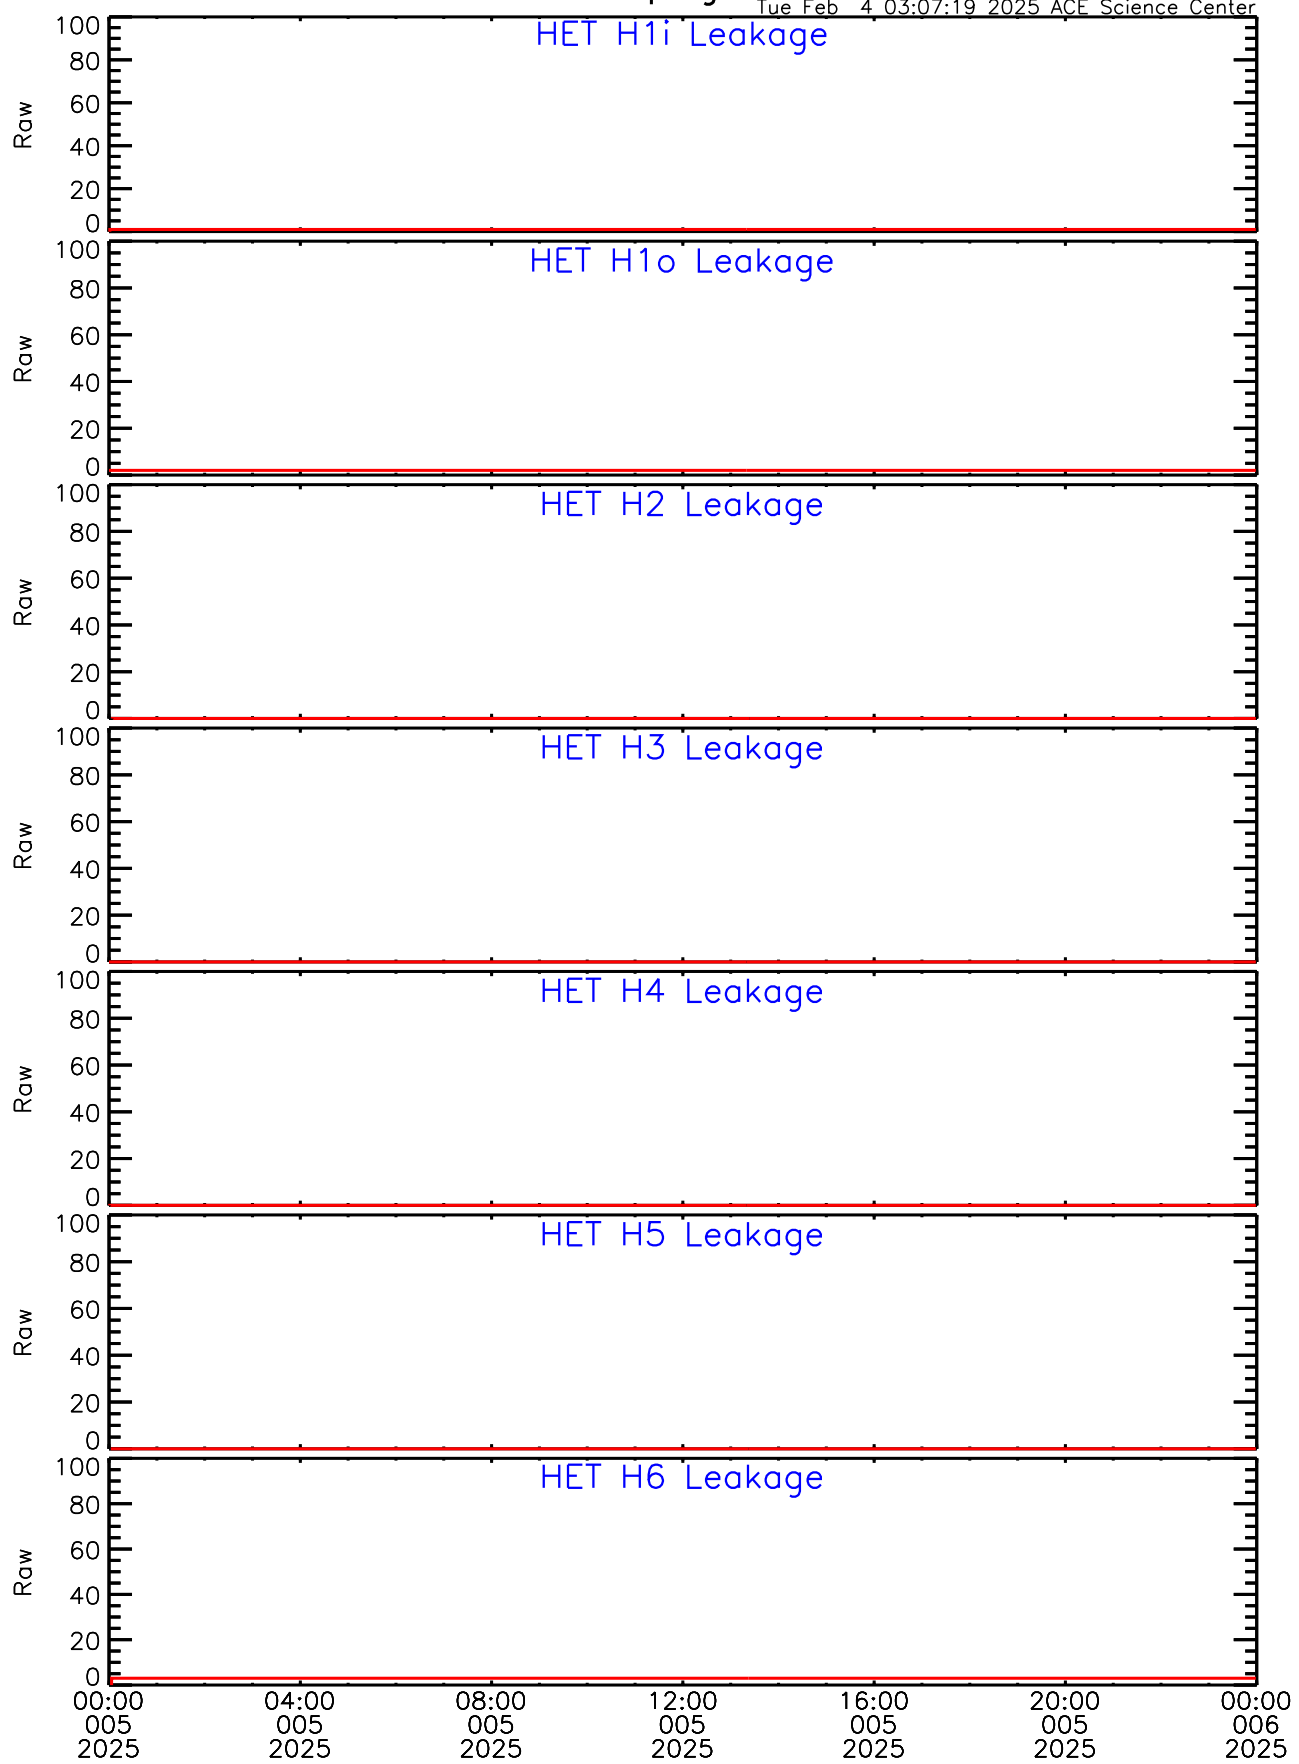

HET ahead Housekeeping Data for 2025-005

Tue Feb 4 03:07:19 2025 ACE Science Center

HET ahead Housekeeping Data for 2025-005

Tue Feb 4 03:07:19 2025 ACE Science Center

HET ahead Housekeeping Data for 2025-005

Tue Feb 4 03:07:19 2025 ACE Science Center

HET ahead Housekeeping Data for 2025-005

Tue Feb 4 03:07:19 2025 ACE Science Center

UTC Day of Year