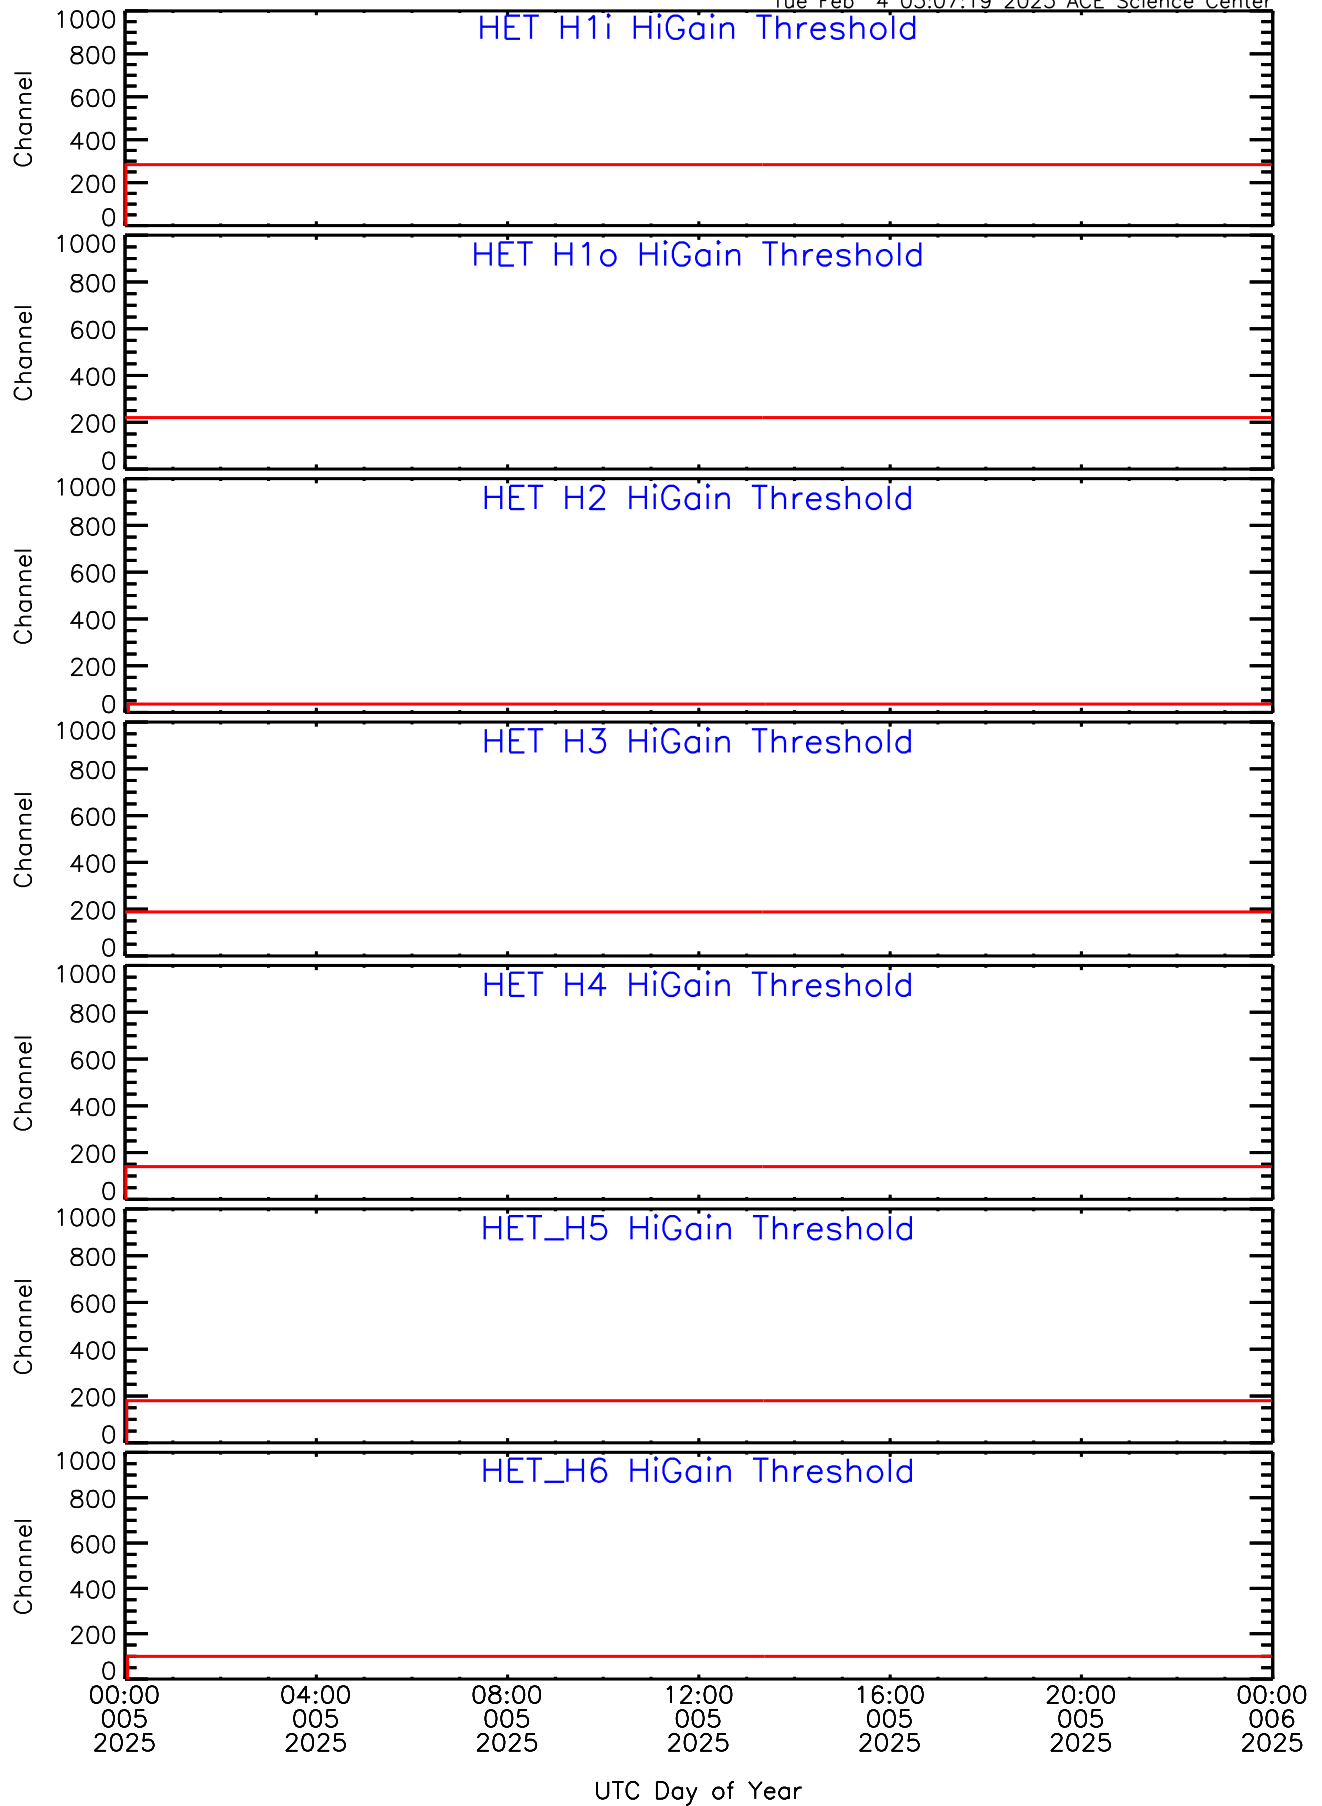

HET ahead Housekeeping Data for 2025-005

Tue Feb 4 03:07:19 2025 ACE Science Center

HET ahead Housekeeping Data for 2025-005

Tue Feb 4 03:07:19 2025 ACE Science Center

HET ahead Housekeeping Data for 2025-005

Tue Feb 4 03:07:19 2025 ACE Science Center

HET ahead Housekeeping Data for 2025-005

Tue Feb 4 03:07:19 2025 ACE Science Center

UTC Day of Year