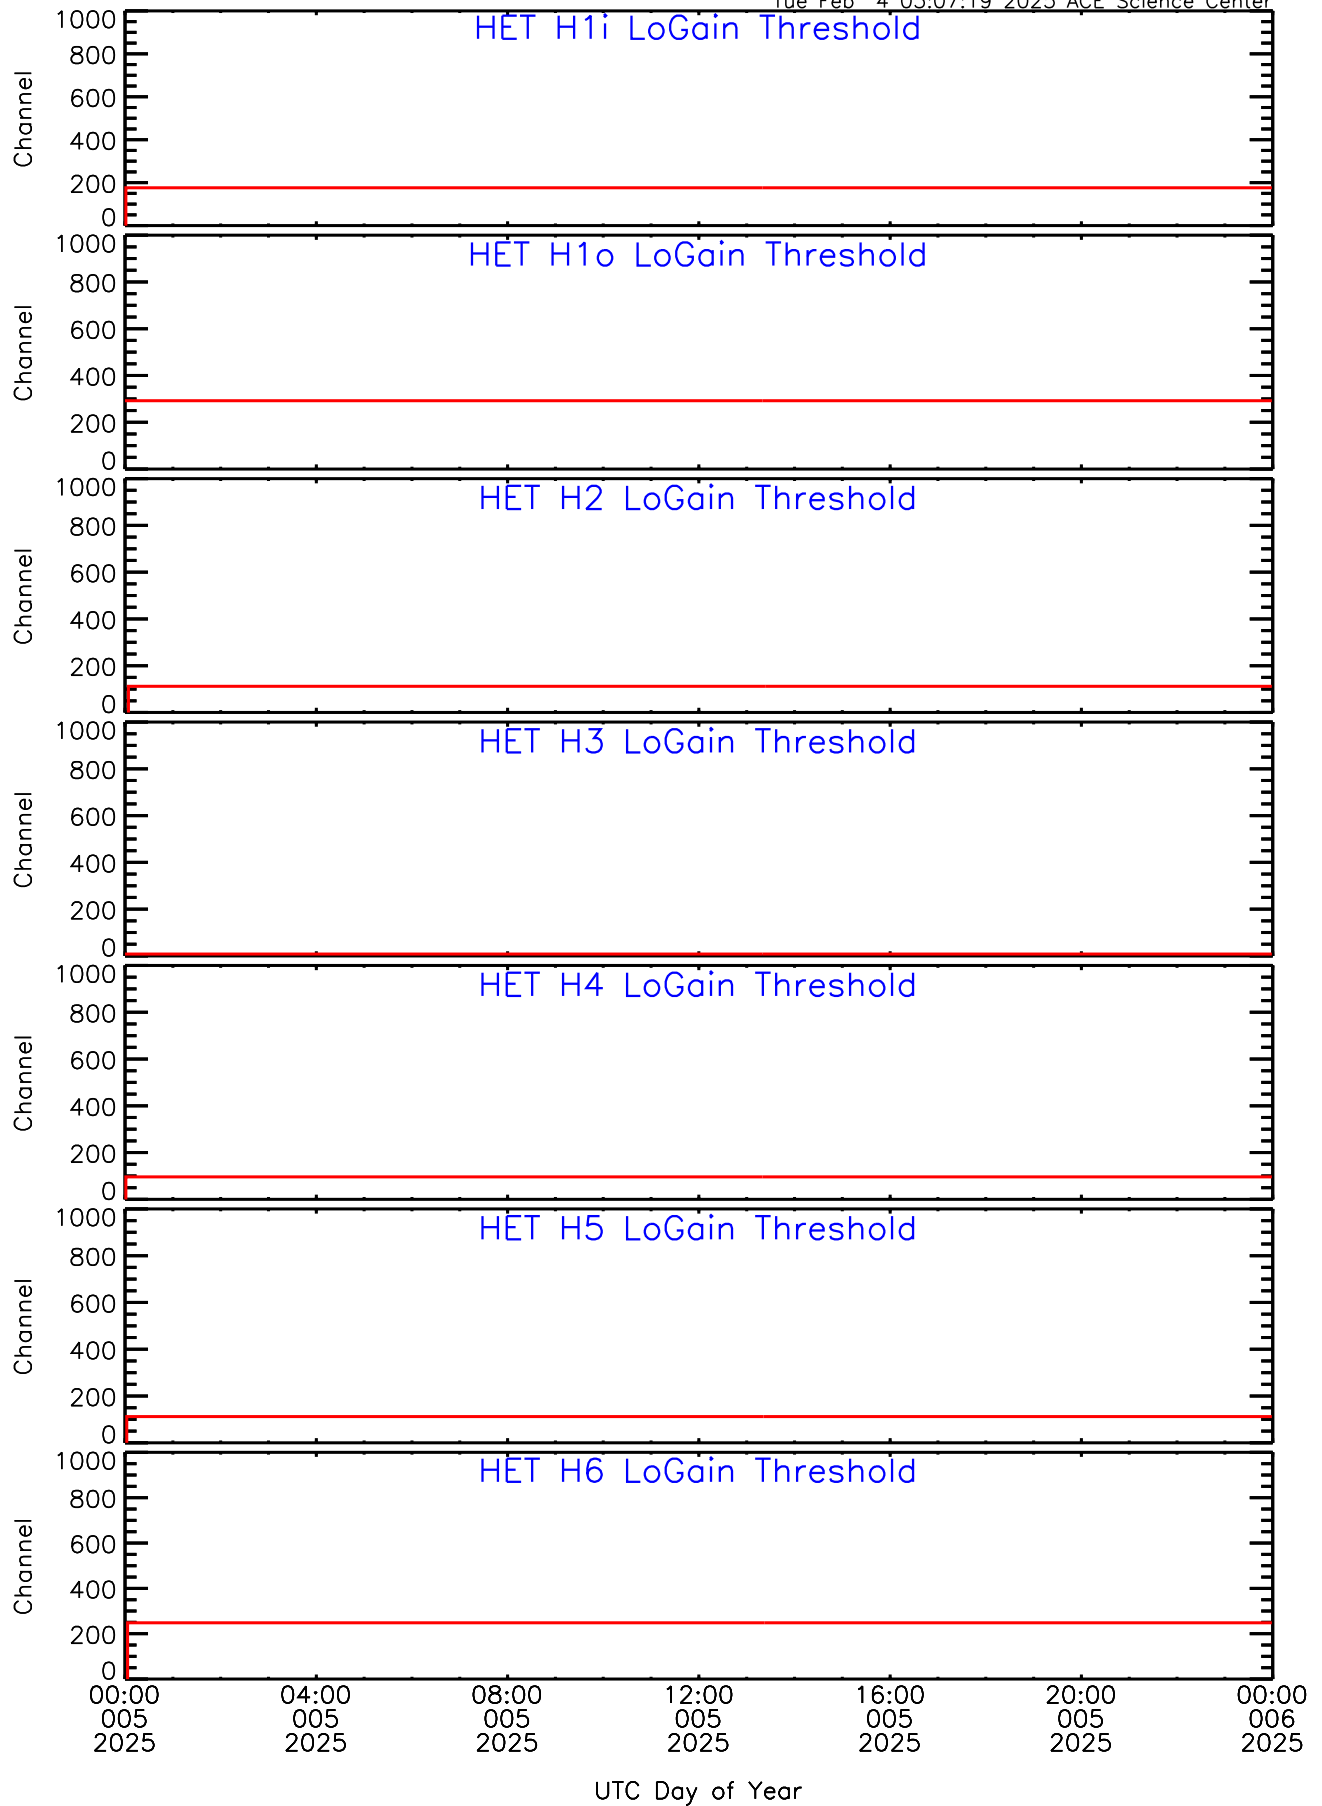

HET ahead Housekeeping Data for 2025-005

Tue Feb 4 03:07:19 2025 ACE Science Center

HET ahead Housekeeping Data for 2025-005

Tue Feb 4 03:07:19 2025 ACE Science Center

HET ahead Housekeeping Data for 2025-005

Tue Feb 4 03:07:19 2025 ACE Science Center

HET ahead Housekeeping Data for 2025-005

Tue Feb 4 03:07:19 2025 ACE Science Center

UTC Day of Year