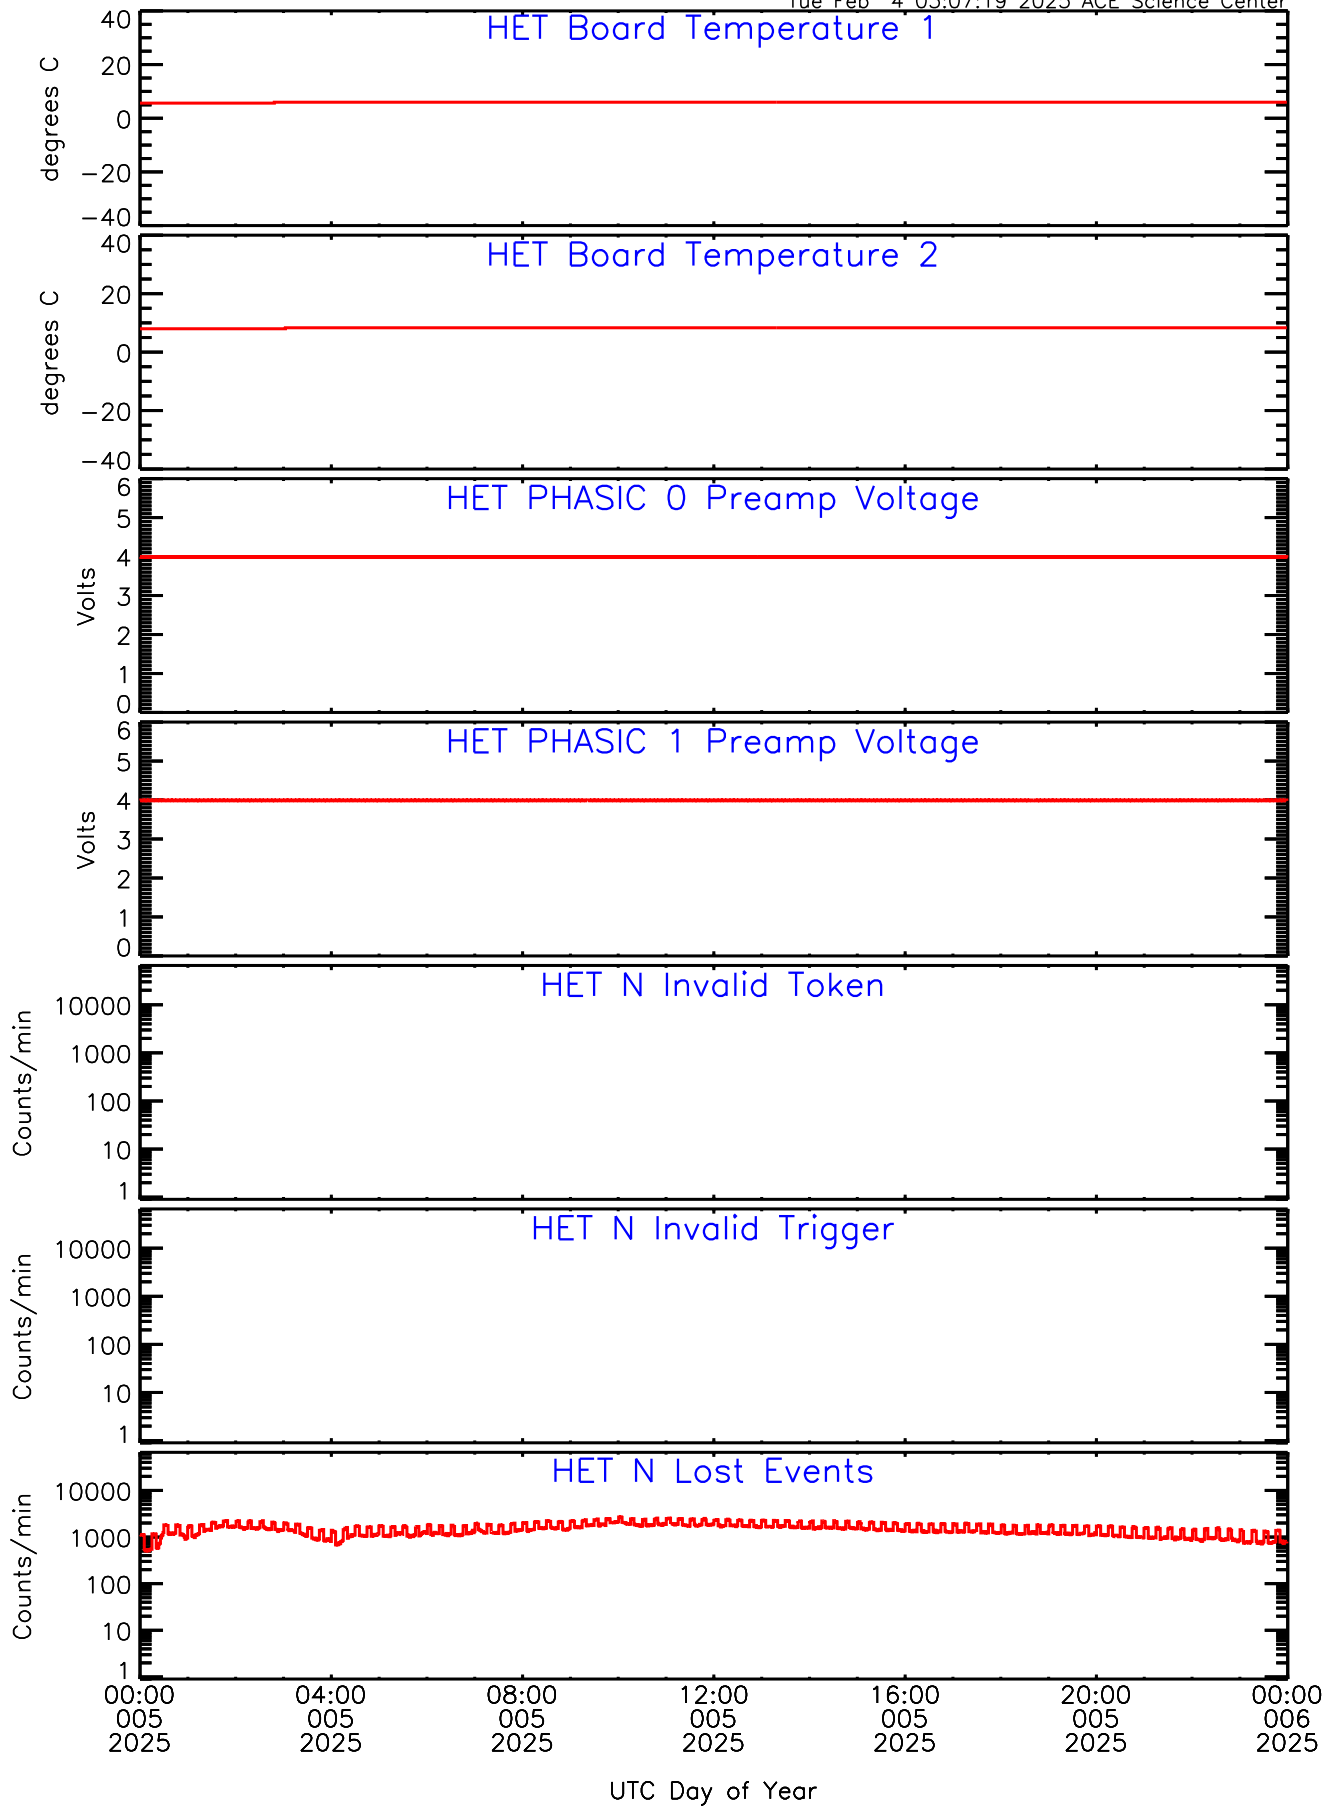

HET ahead Housekeeping Data for 2025-005

Tue Feb 4 03:07:19 2025 ACE Science Center