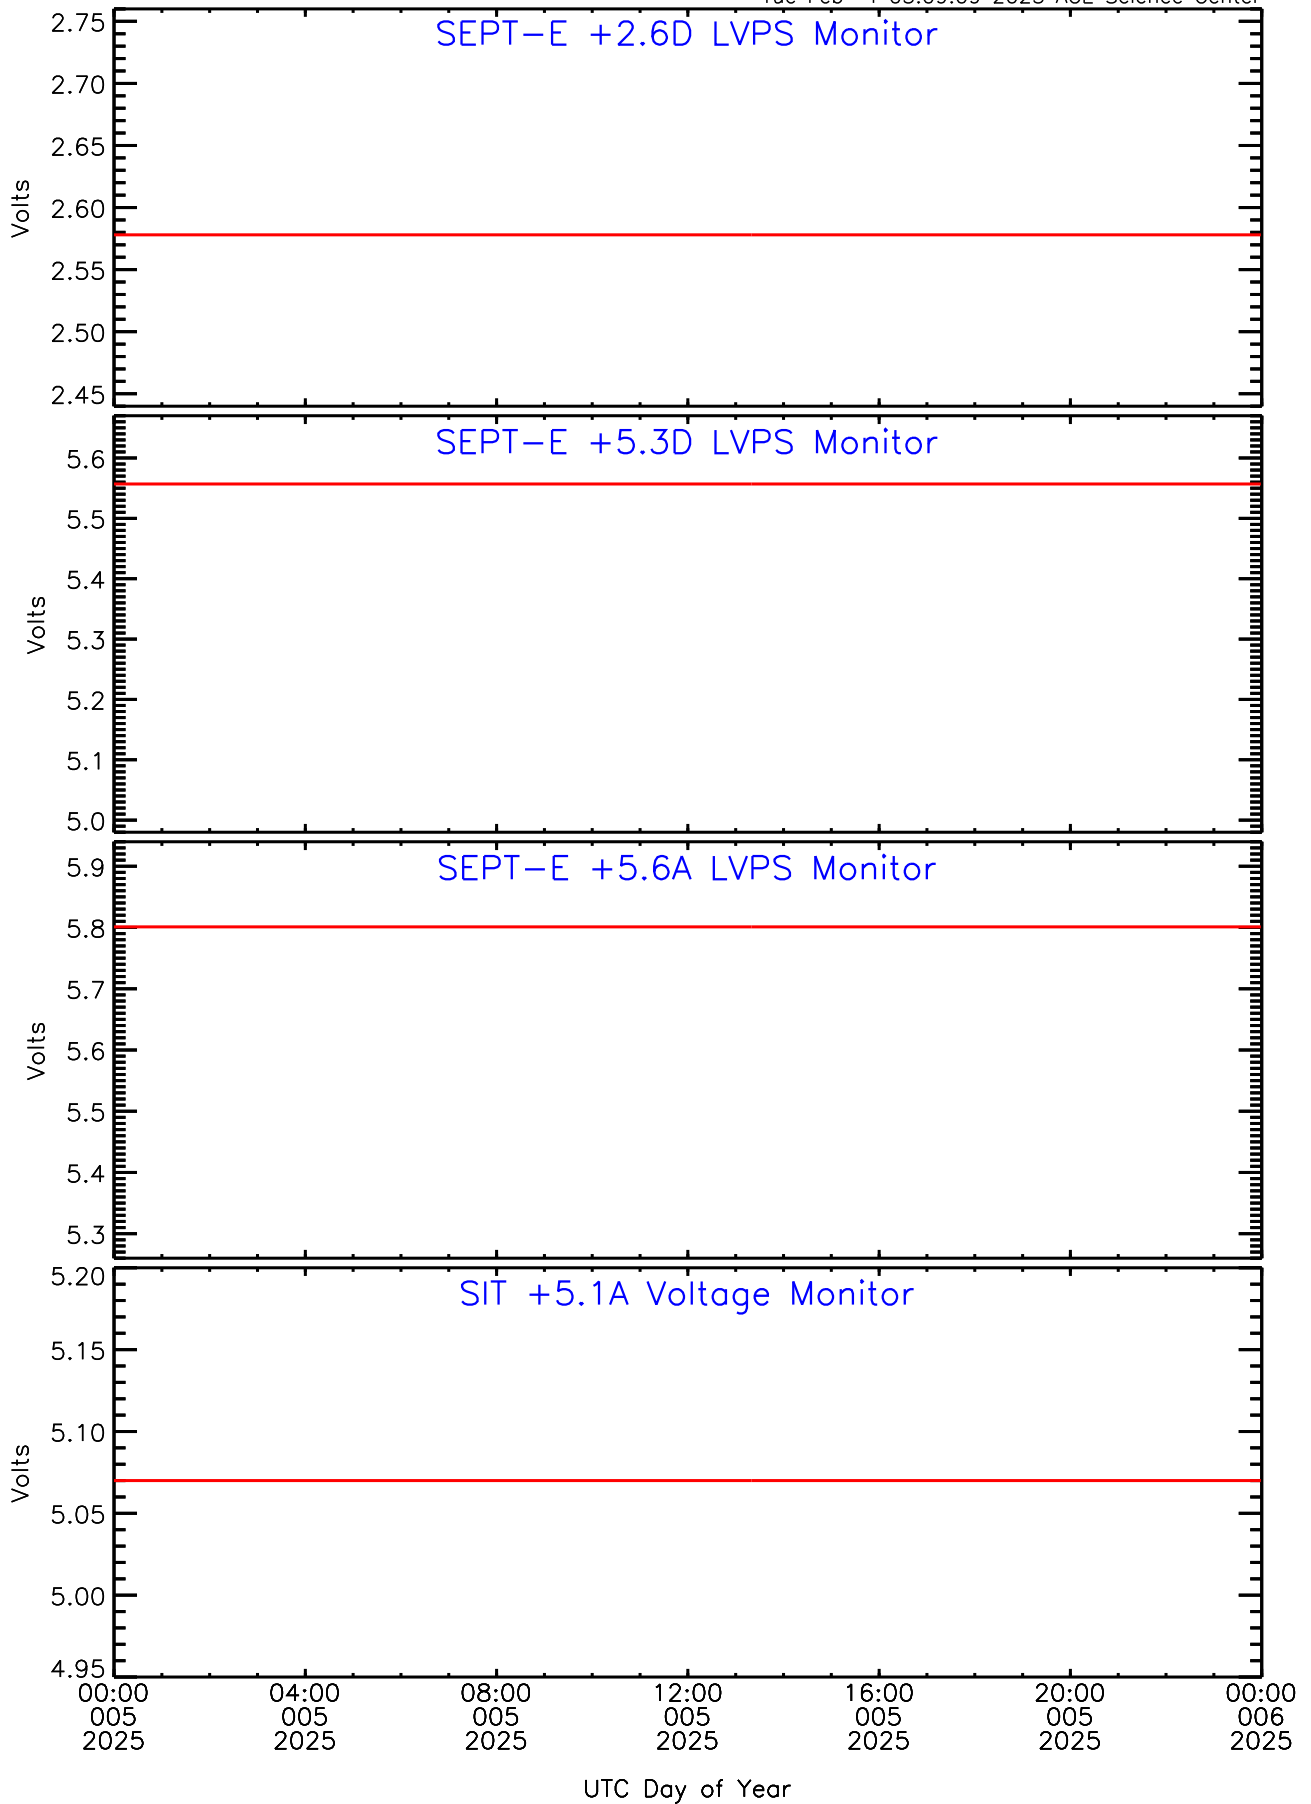

SEP-Central ahead Housekeeping Data for 2025-005

Tue Feb 4 03:09:09 2025 ACE Science Center