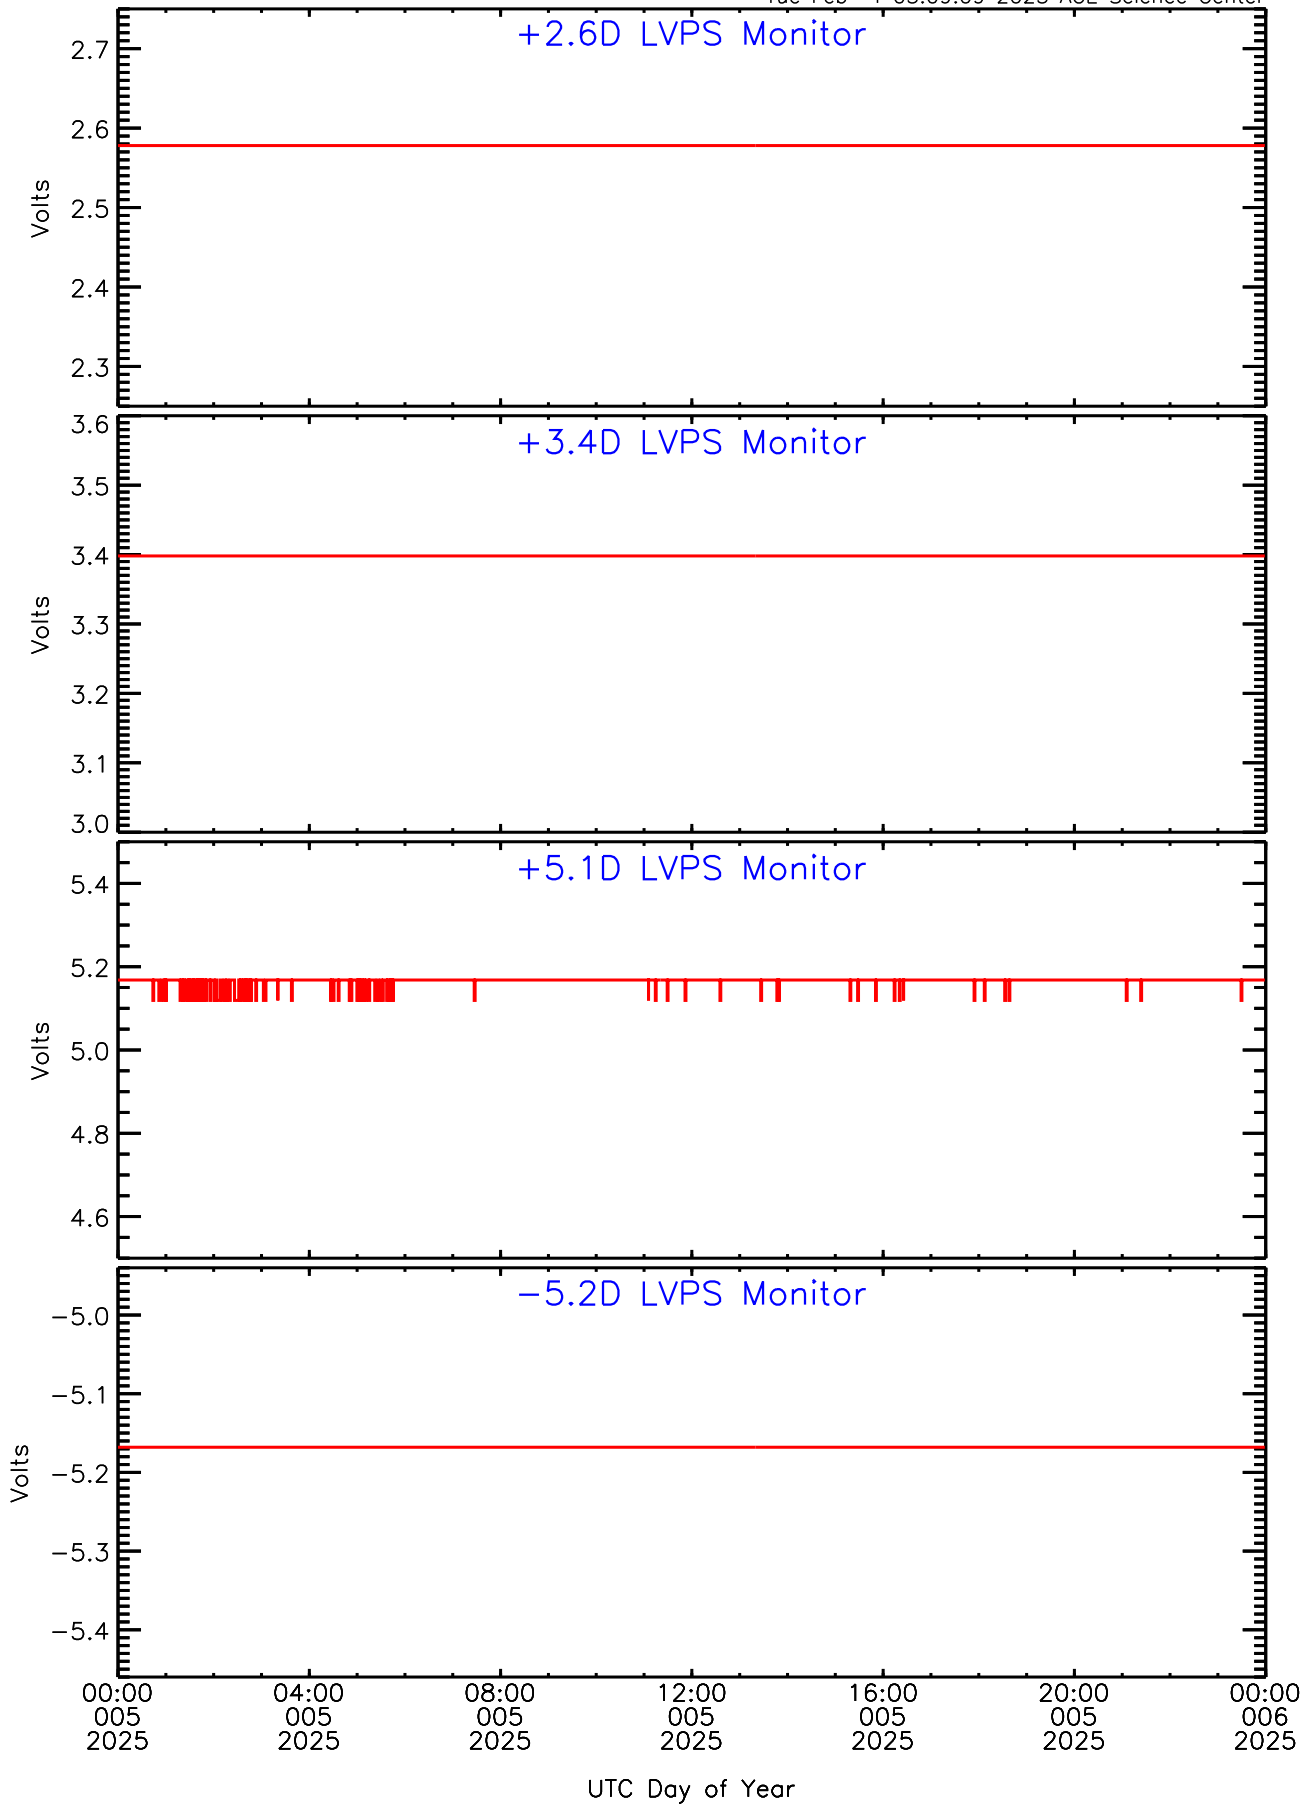

SEP-Central ahead Housekeeping Data for 2025-005

Tue Feb 4 03:09:09 2025 ACE Science Center