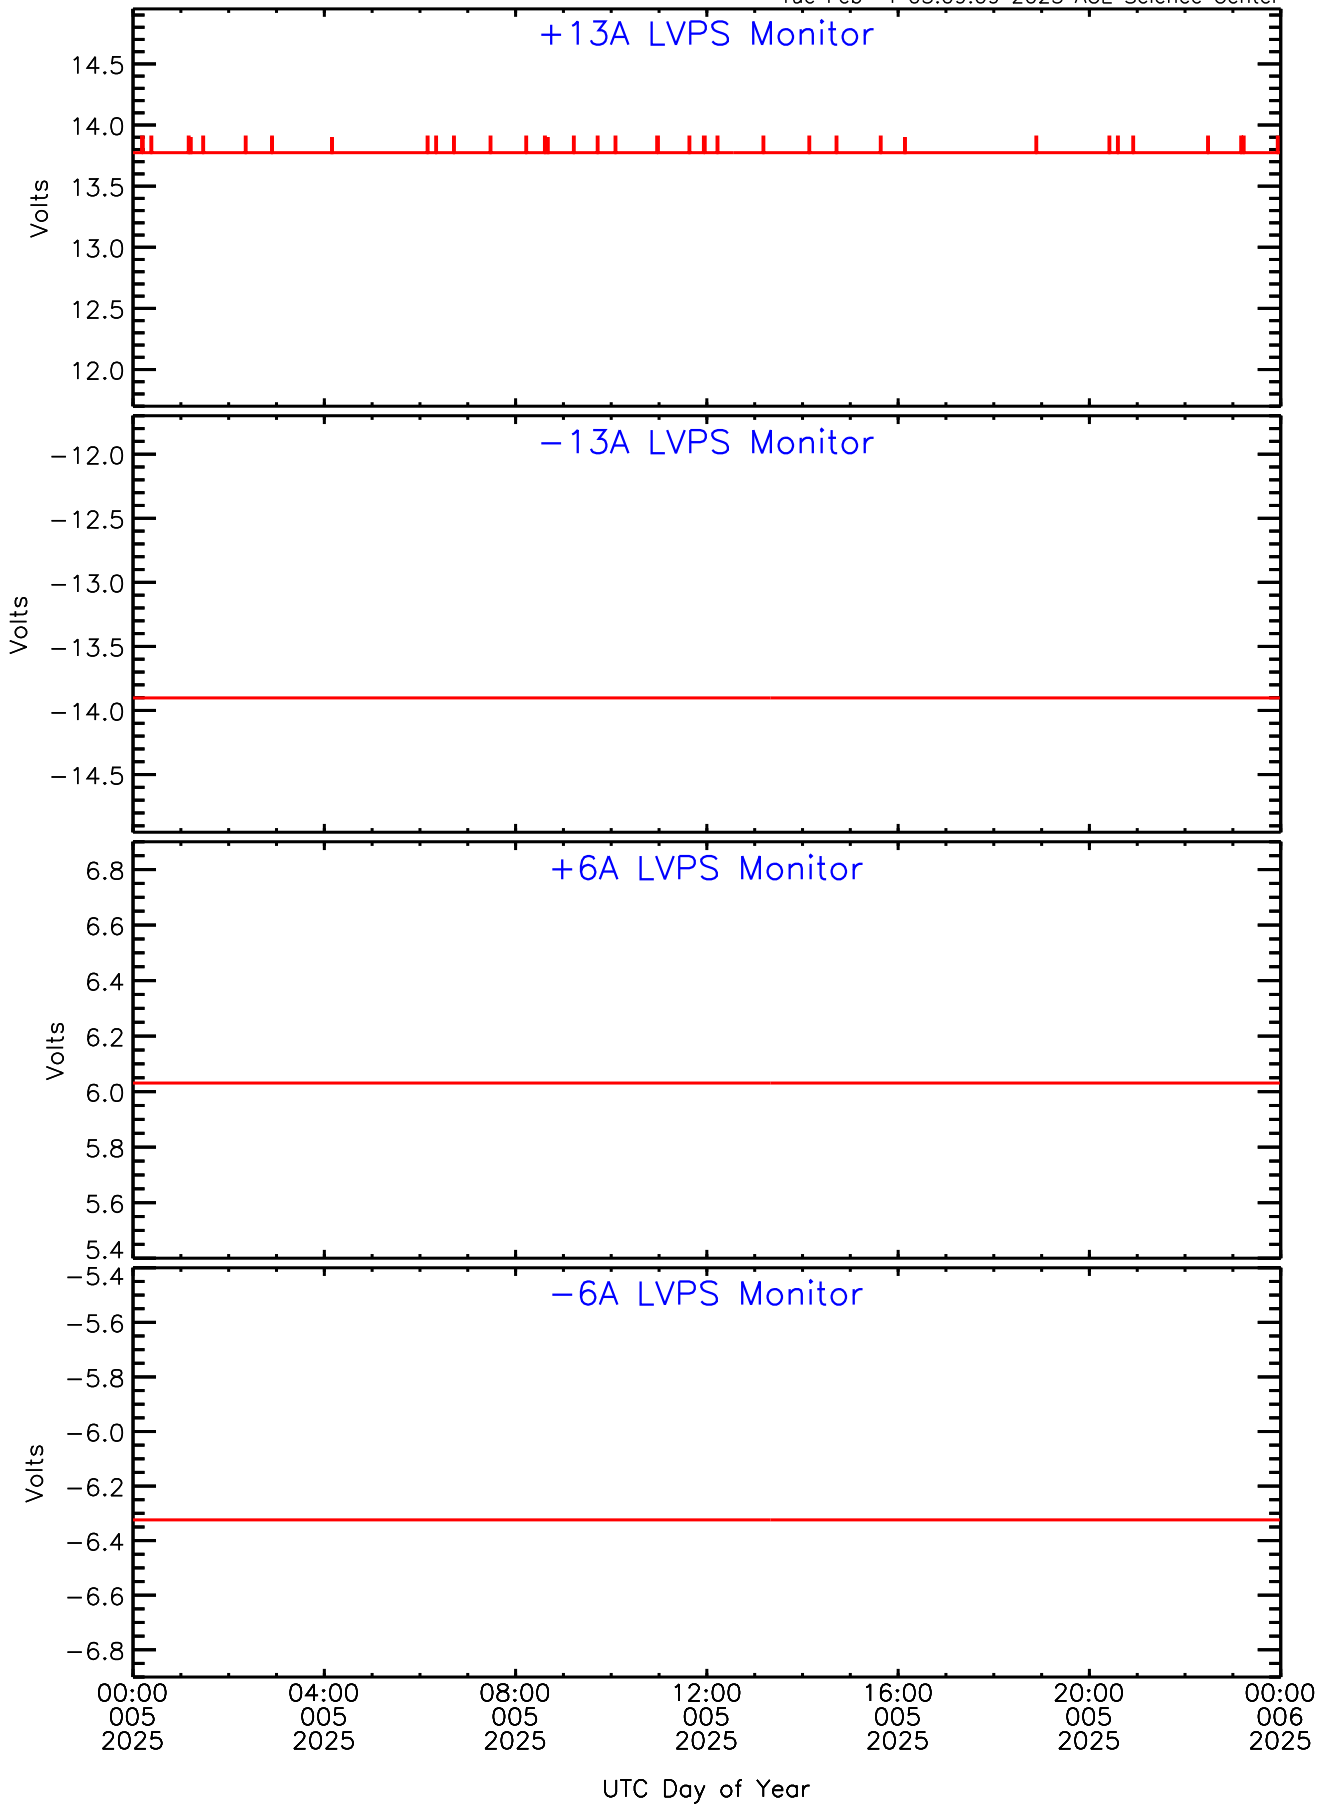

SEP-Central ahead Housekeeping Data for 2025-005

Tue Feb 4 03:09:09 2025 ACE Science Center