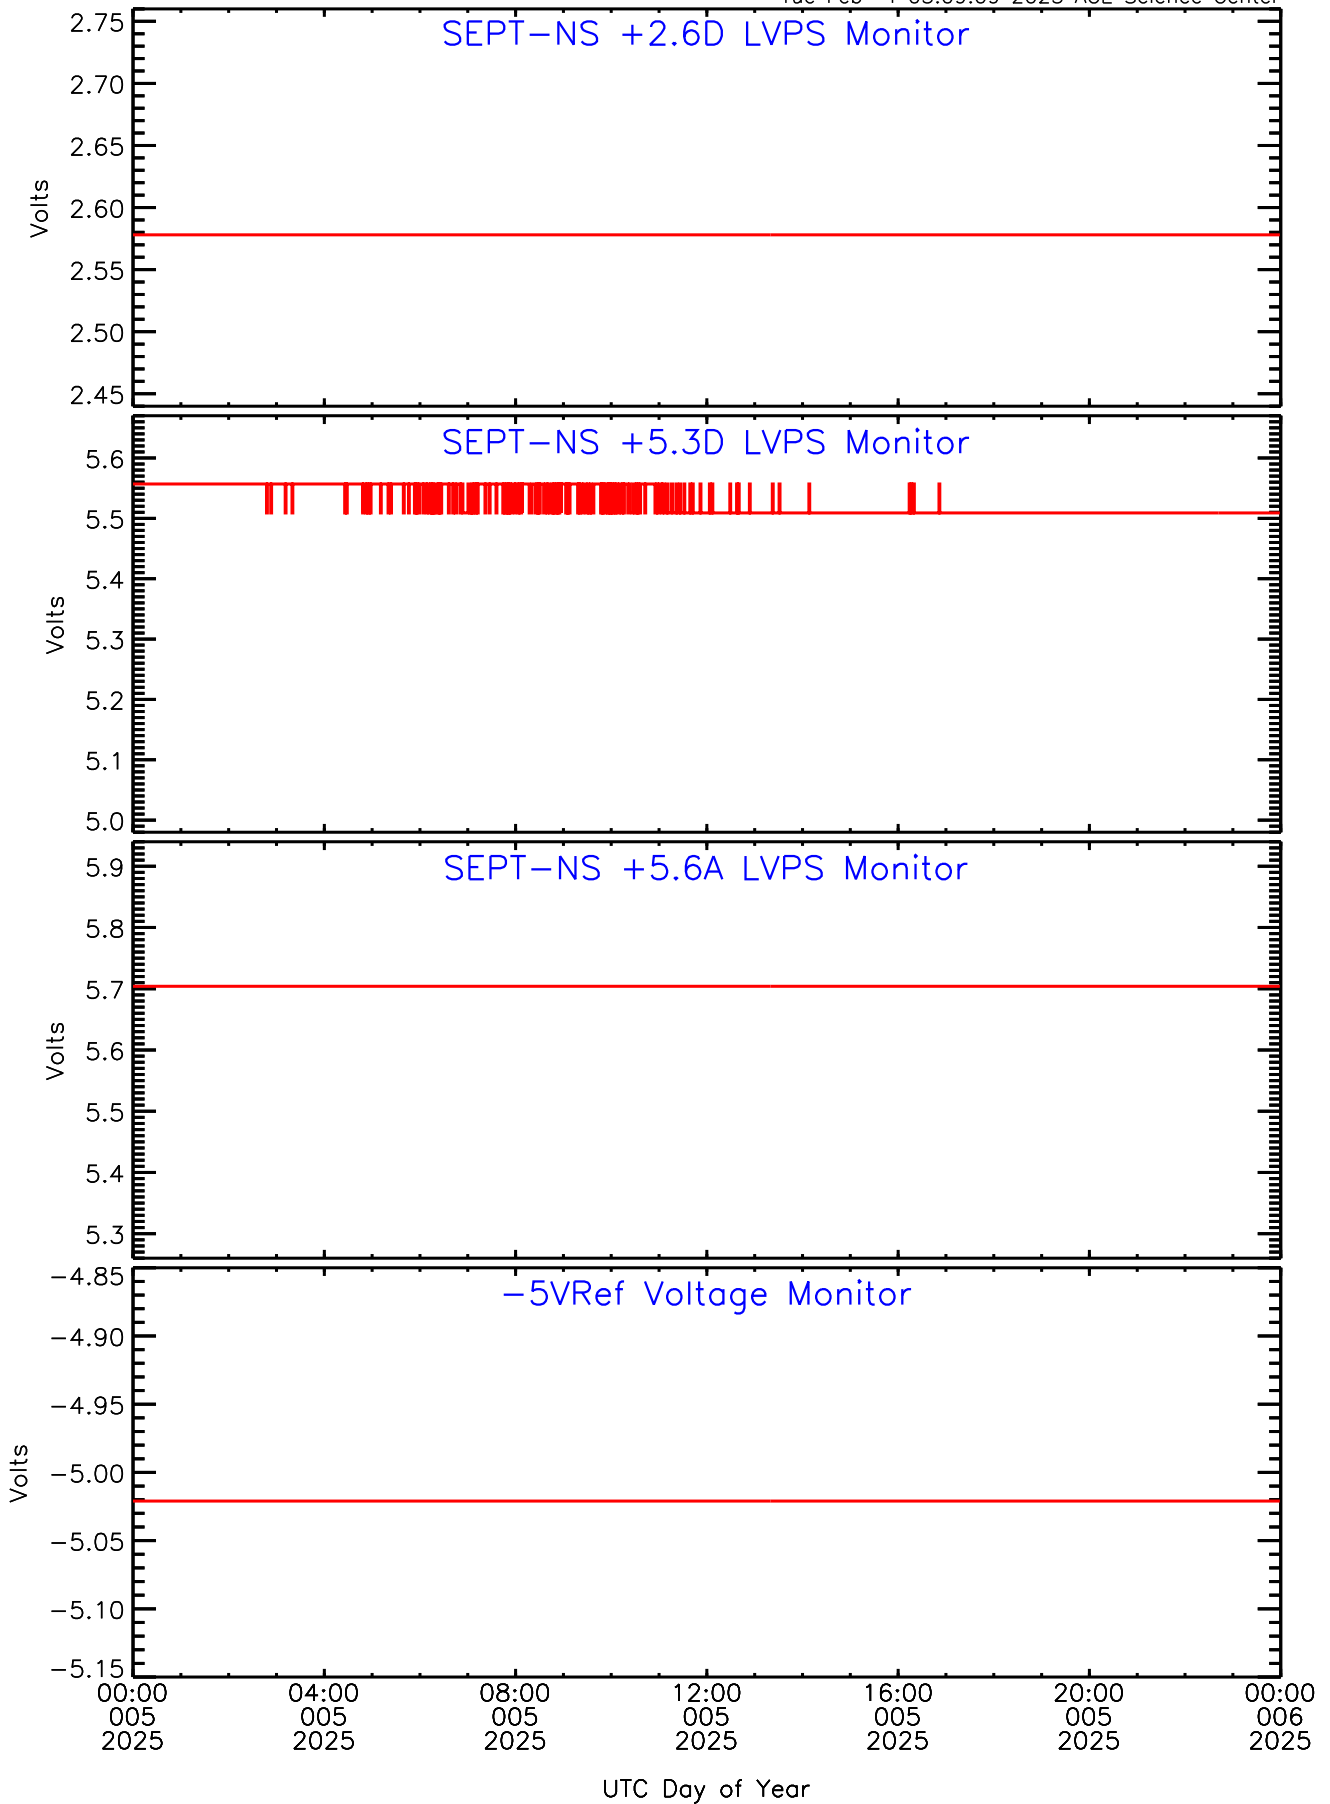

SEP-Central ahead Housekeeping Data for 2025-005

Tue Feb 4 03:09:09 2025 ACE Science Center