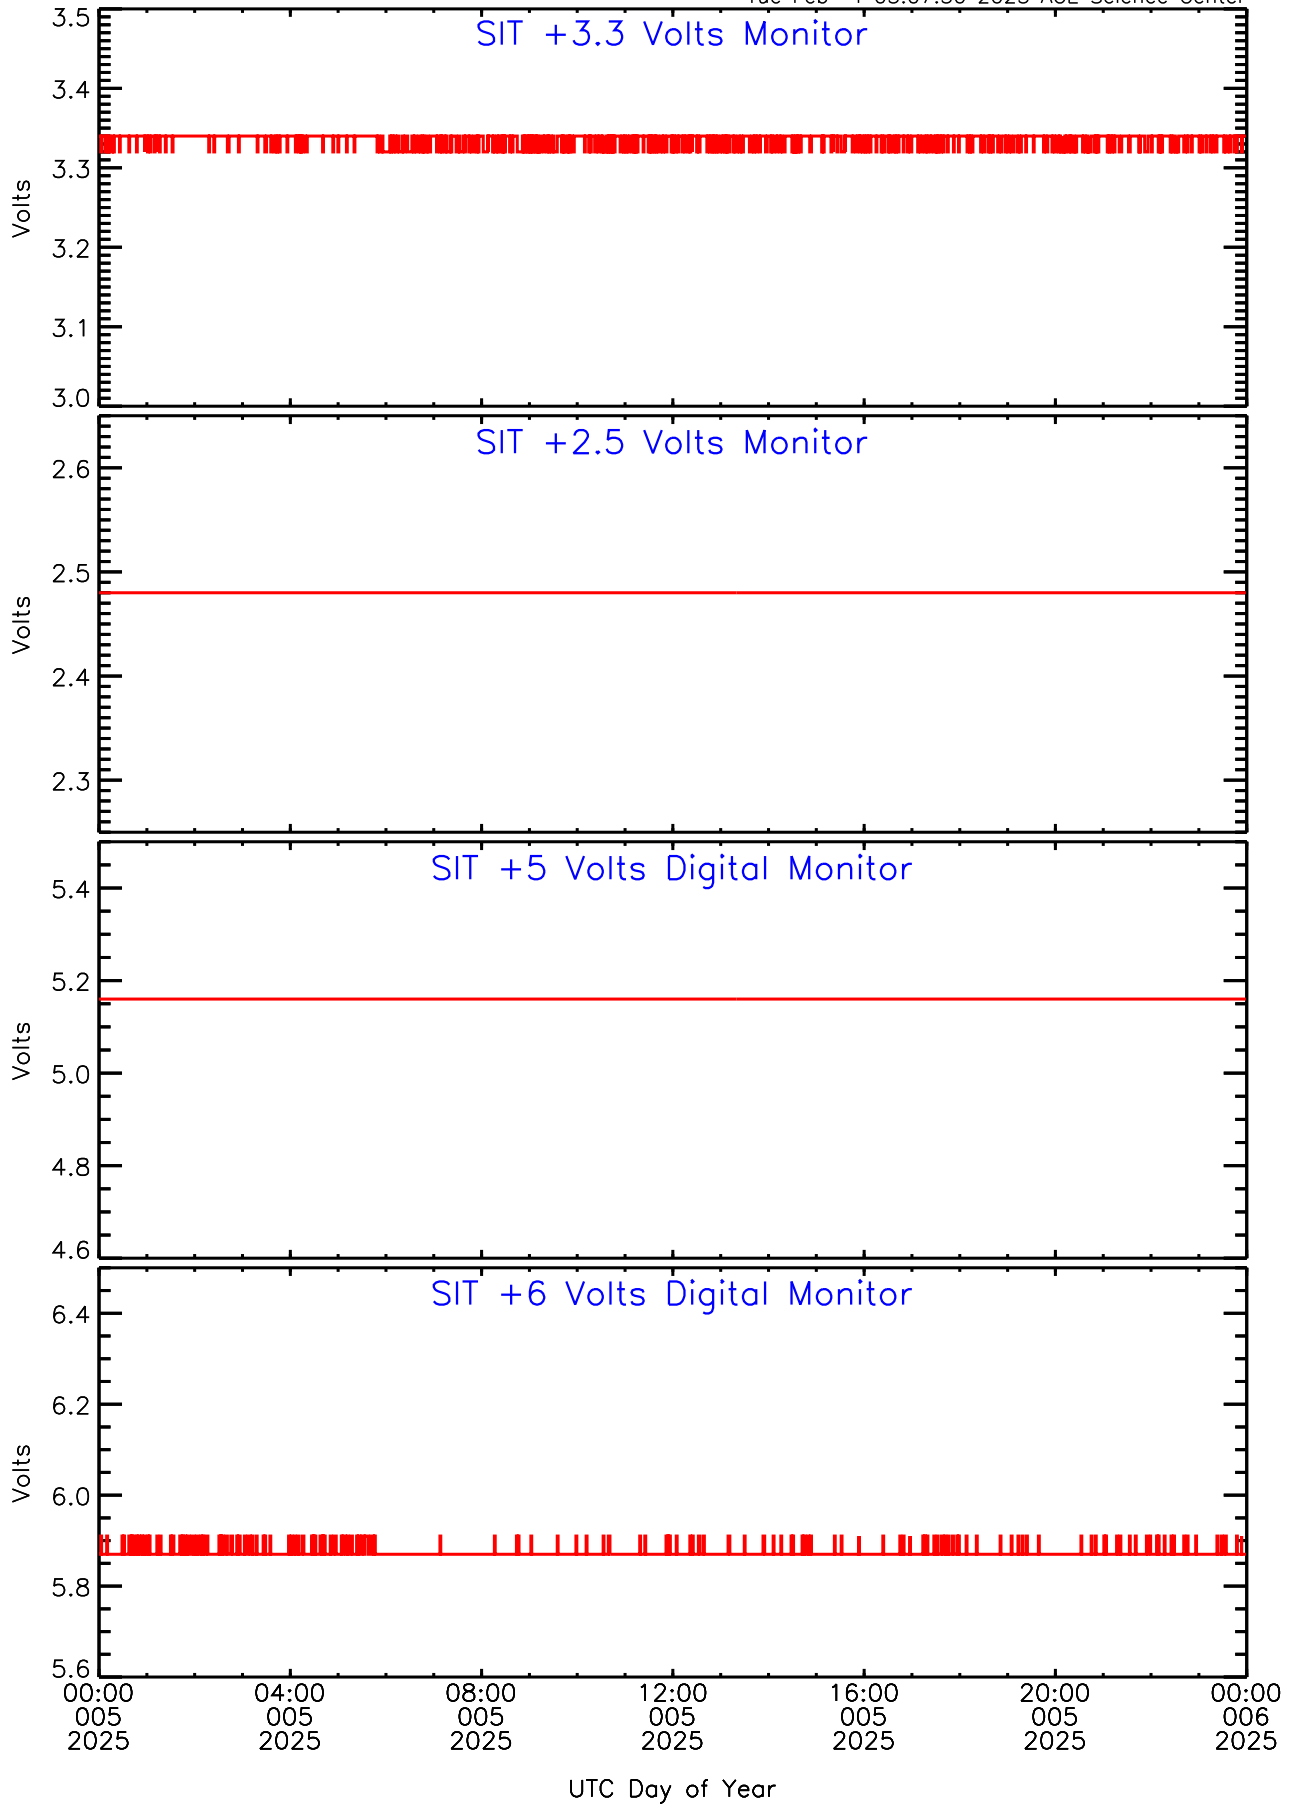

SIT ahead Housekeeping Data for 2025-005

Tue Feb 4 03:07:50 2025 ACE Science Center

SIT ahead Housekeeping Data for 2025-005

Tue Feb 4 03:07:50 2025 ACE Science Center

SIT ahead Housekeeping Data for 2025-005

Tue Feb 4 03:07:50 2025 ACE Science Center