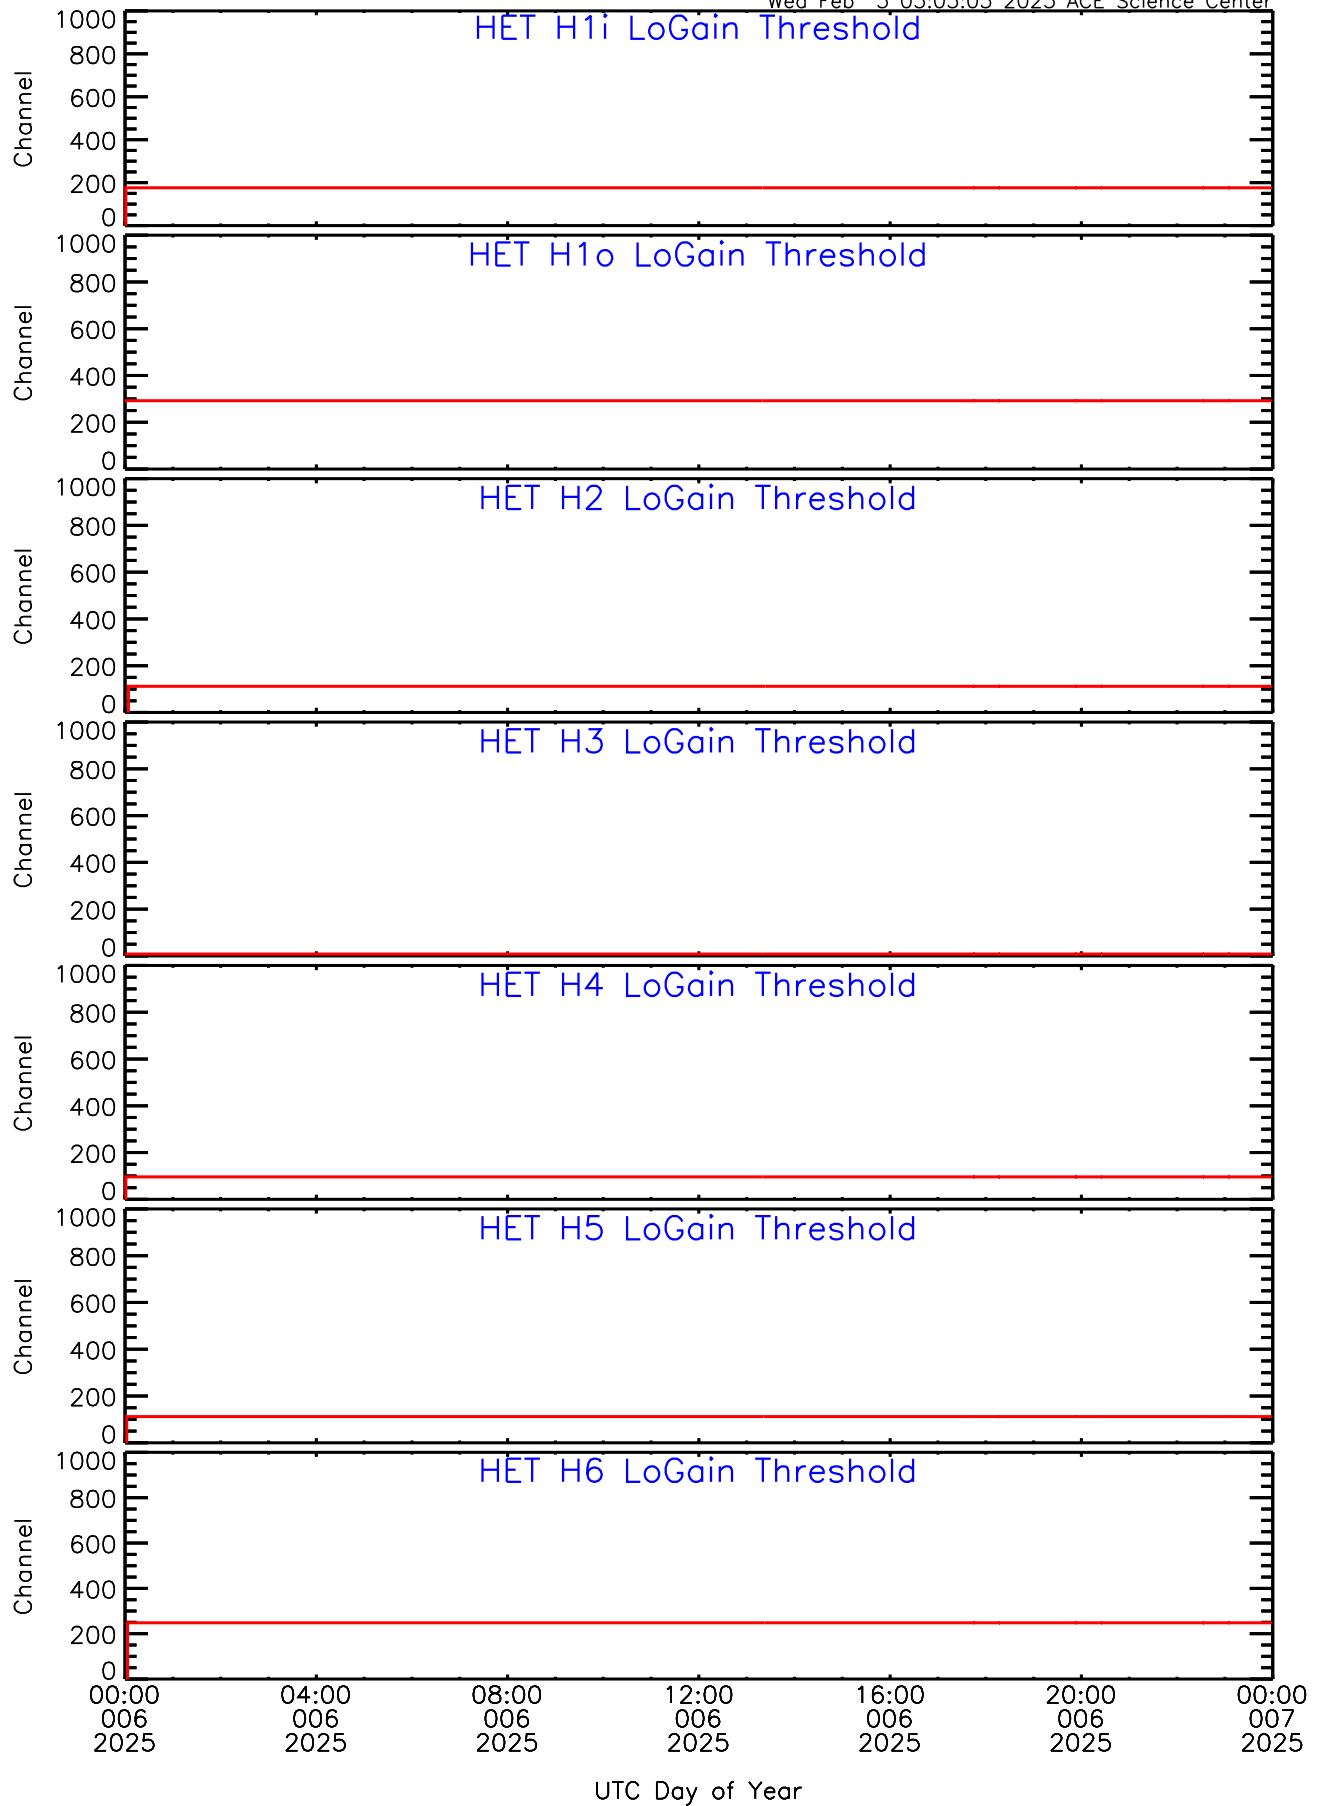

HET ahead Housekeeping Data for 2025-006

Wed Feb 5 03:05:04 2025 ACE Science Center

HET ahead Housekeeping Data for 2025-006

Wed Feb 5 03:05:05 2025 ACE Science Center

HET ahead Housekeeping Data for 2025-006

Wed Feb 5 03:05:05 2025 ACE Science Center

HET ahead Housekeeping Data for 2025-006

Wed Feb 5 03:05:05 2025 ACE Science Center