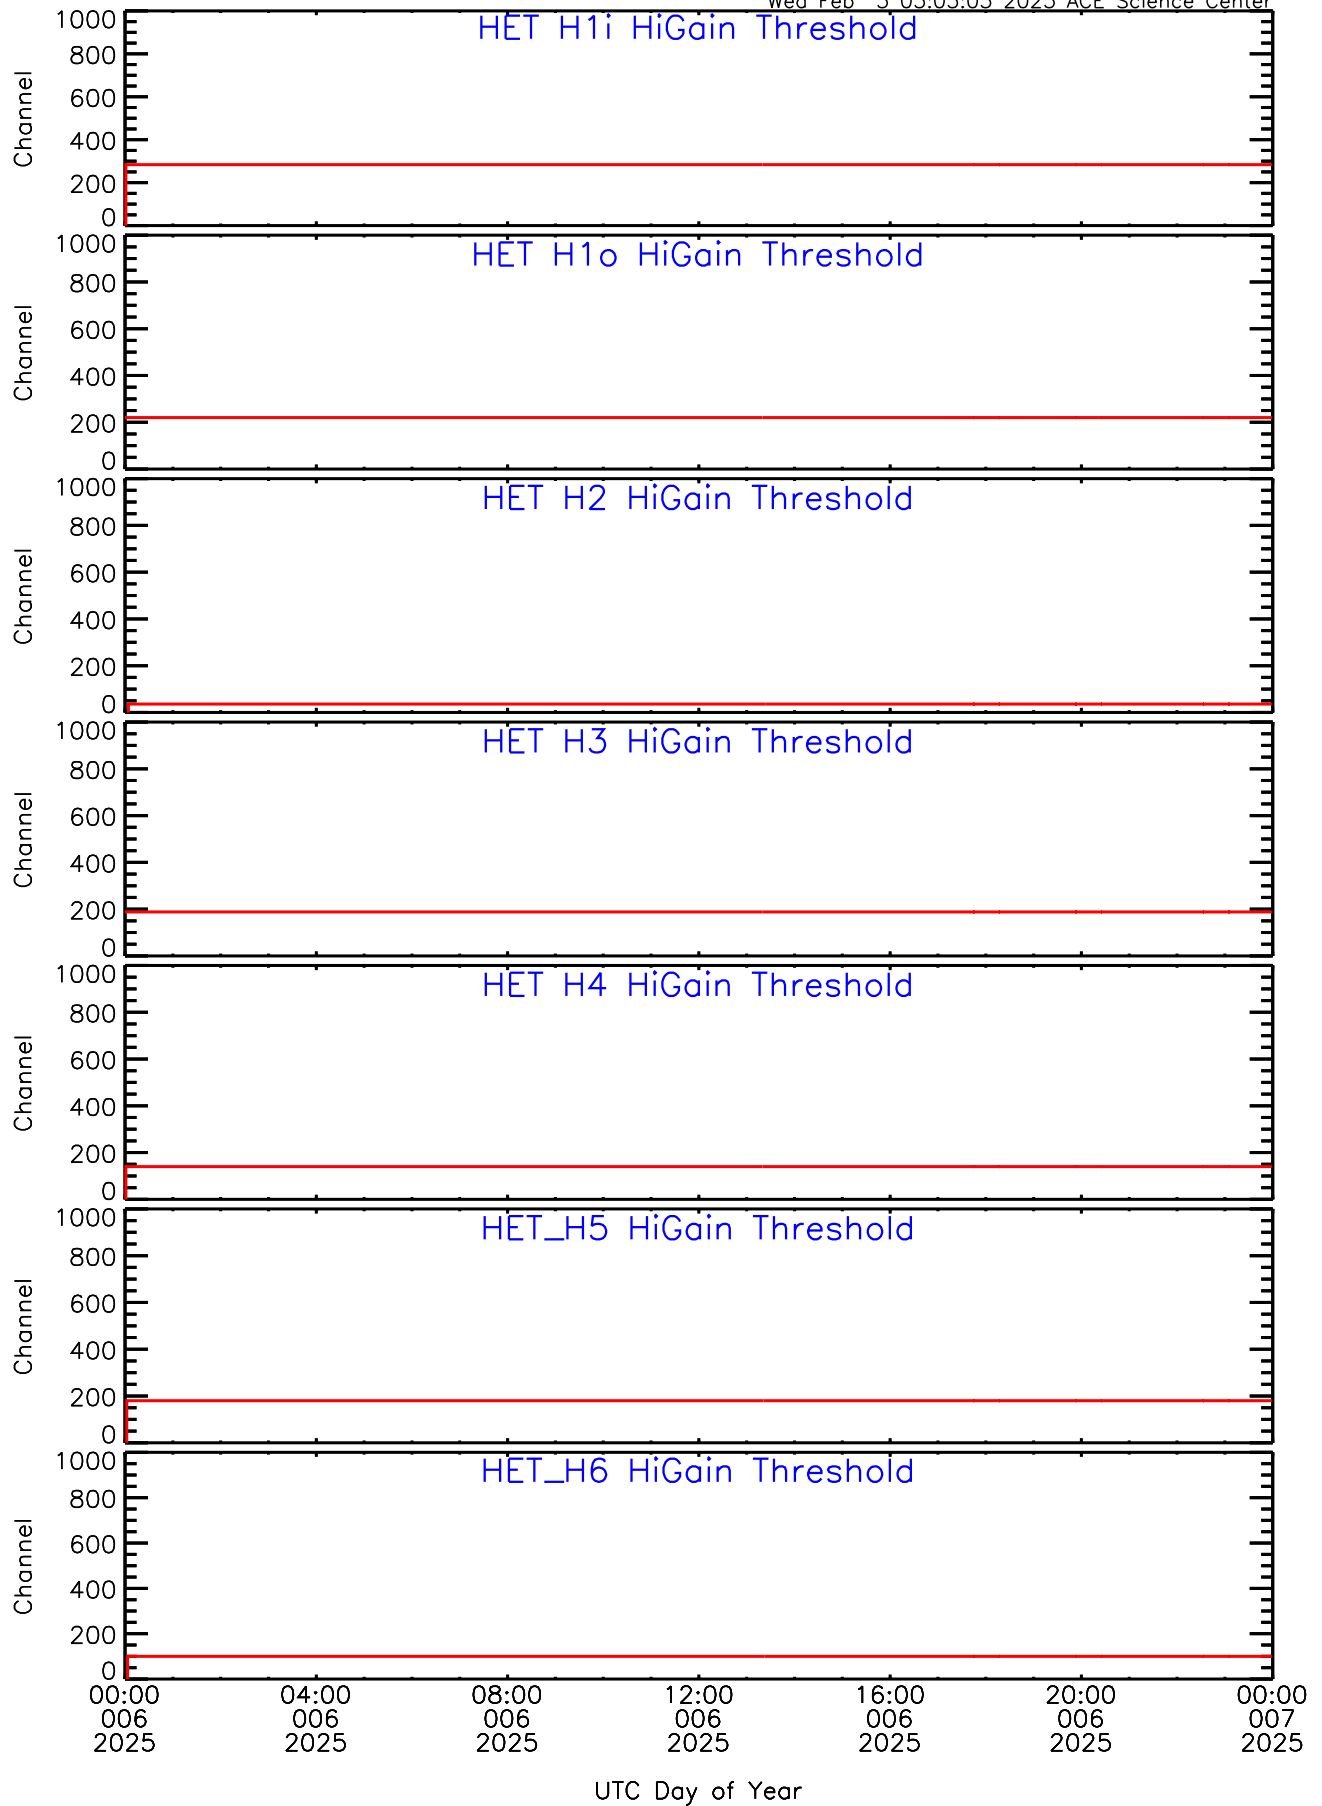

HET ahead Housekeeping Data for 2025-006

Wed Feb 5 03:05:04 2025 ACE Science Center

HET ahead Housekeeping Data for 2025-006

Wed Feb 5 03:05:05 2025 ACE Science Center

HET ahead Housekeeping Data for 2025-006

Wed Feb 5 03:05:05 2025 ACE Science Center

HET ahead Housekeeping Data for 2025-006

Wed Feb 5 03:05:05 2025 ACE Science Center