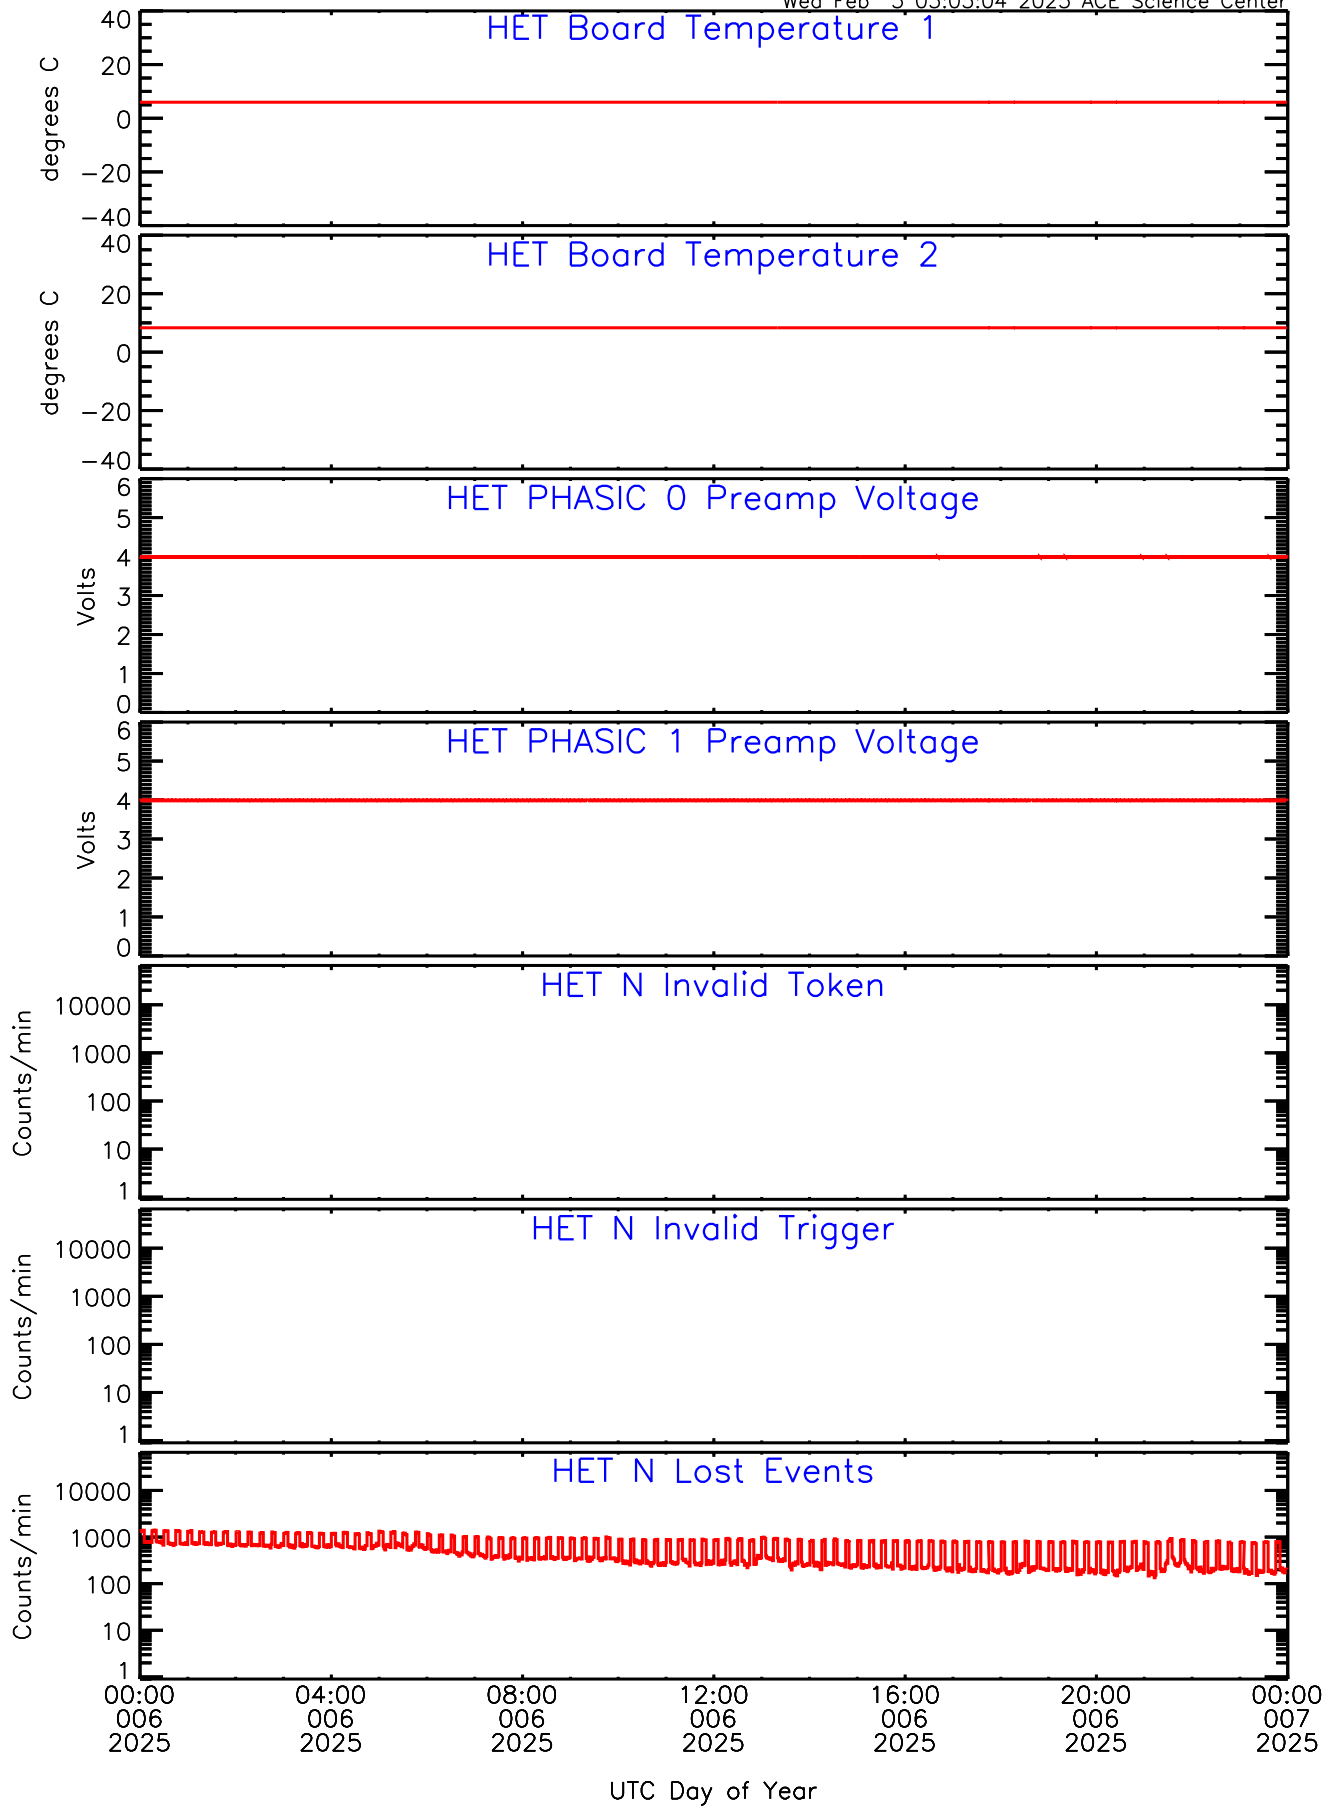

HET ahead Housekeeping Data for 2025-006

Wed Feb 5 03:05:04 2025 ACE Science Center

HET ahead Housekeeping Data for 2025-006

Wed Feb 5 03:05:05 2025 ACE Science Center

HET ahead Housekeeping Data for 2025-006

Wed Feb 5 03:05:05 2025 ACE Science Center

HET ahead Housekeeping Data for 2025-006

Wed Feb 5 03:05:05 2025 ACE Science Center