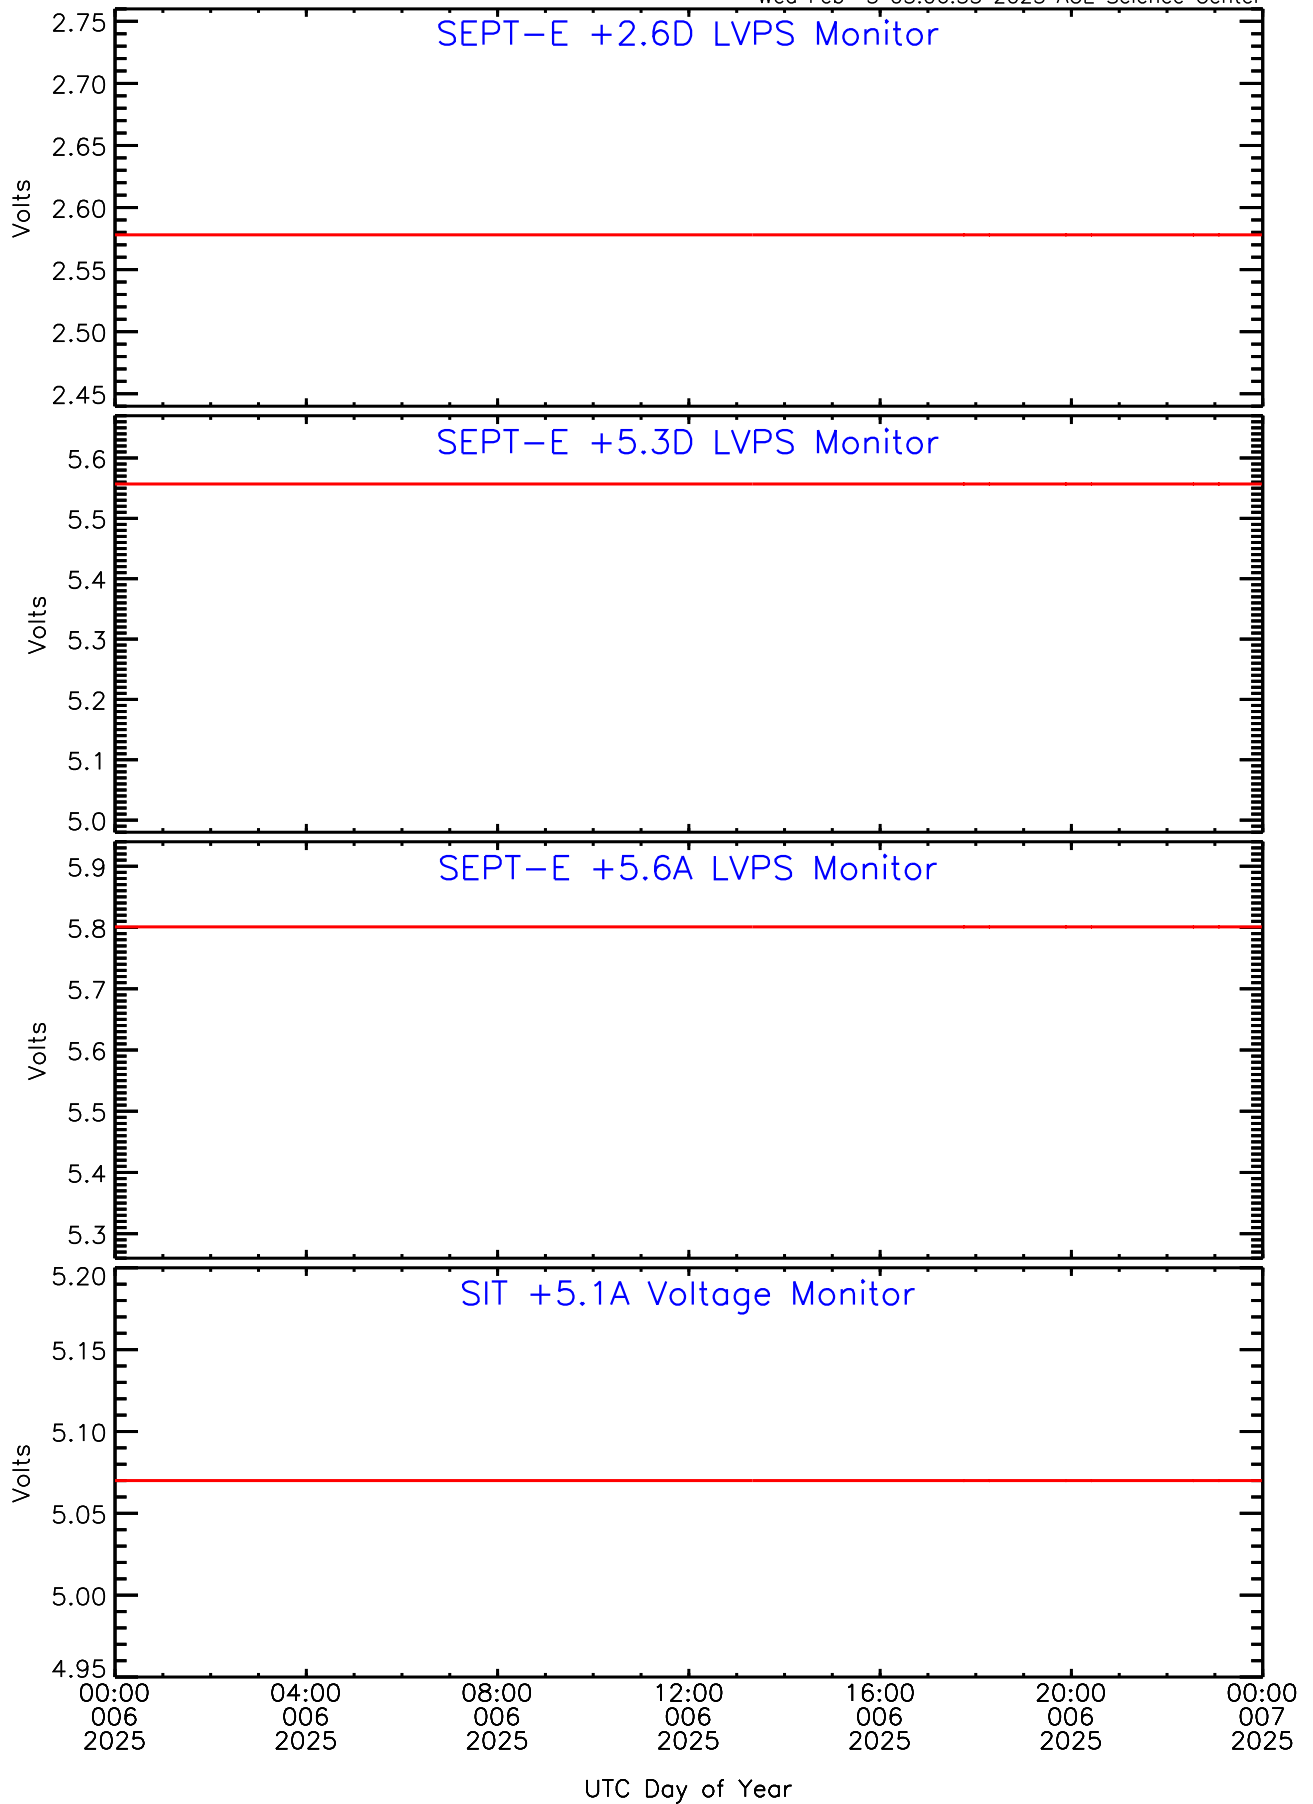

SEP-Central ahead Housekeeping Data for 2025-006

Wed Feb 5 03:06:55 2025 ACE Science Center