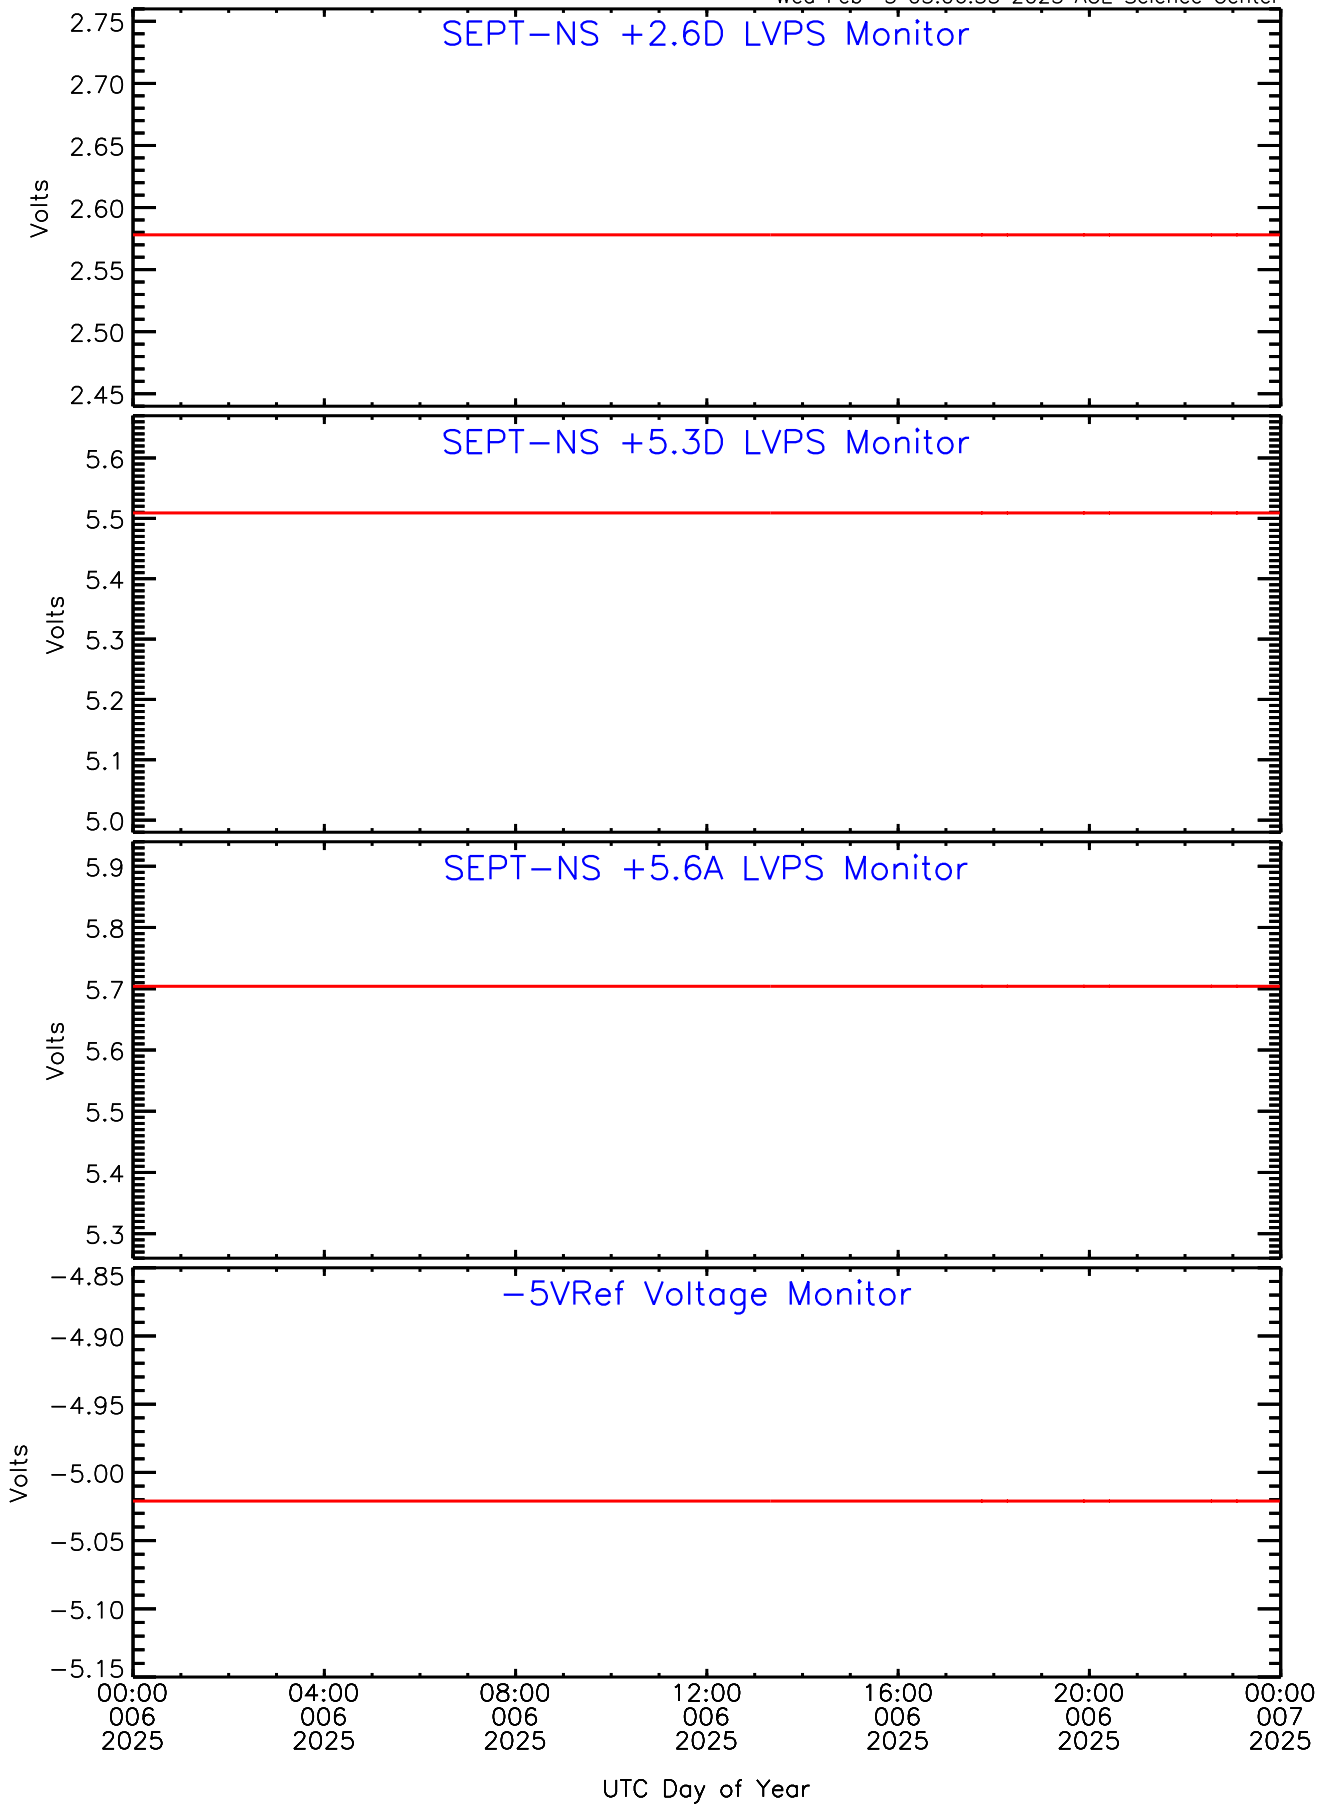

SEP-Central ahead Housekeeping Data for 2025-006

Wed Feb 5 03:06:55 2025 ACE Science Center