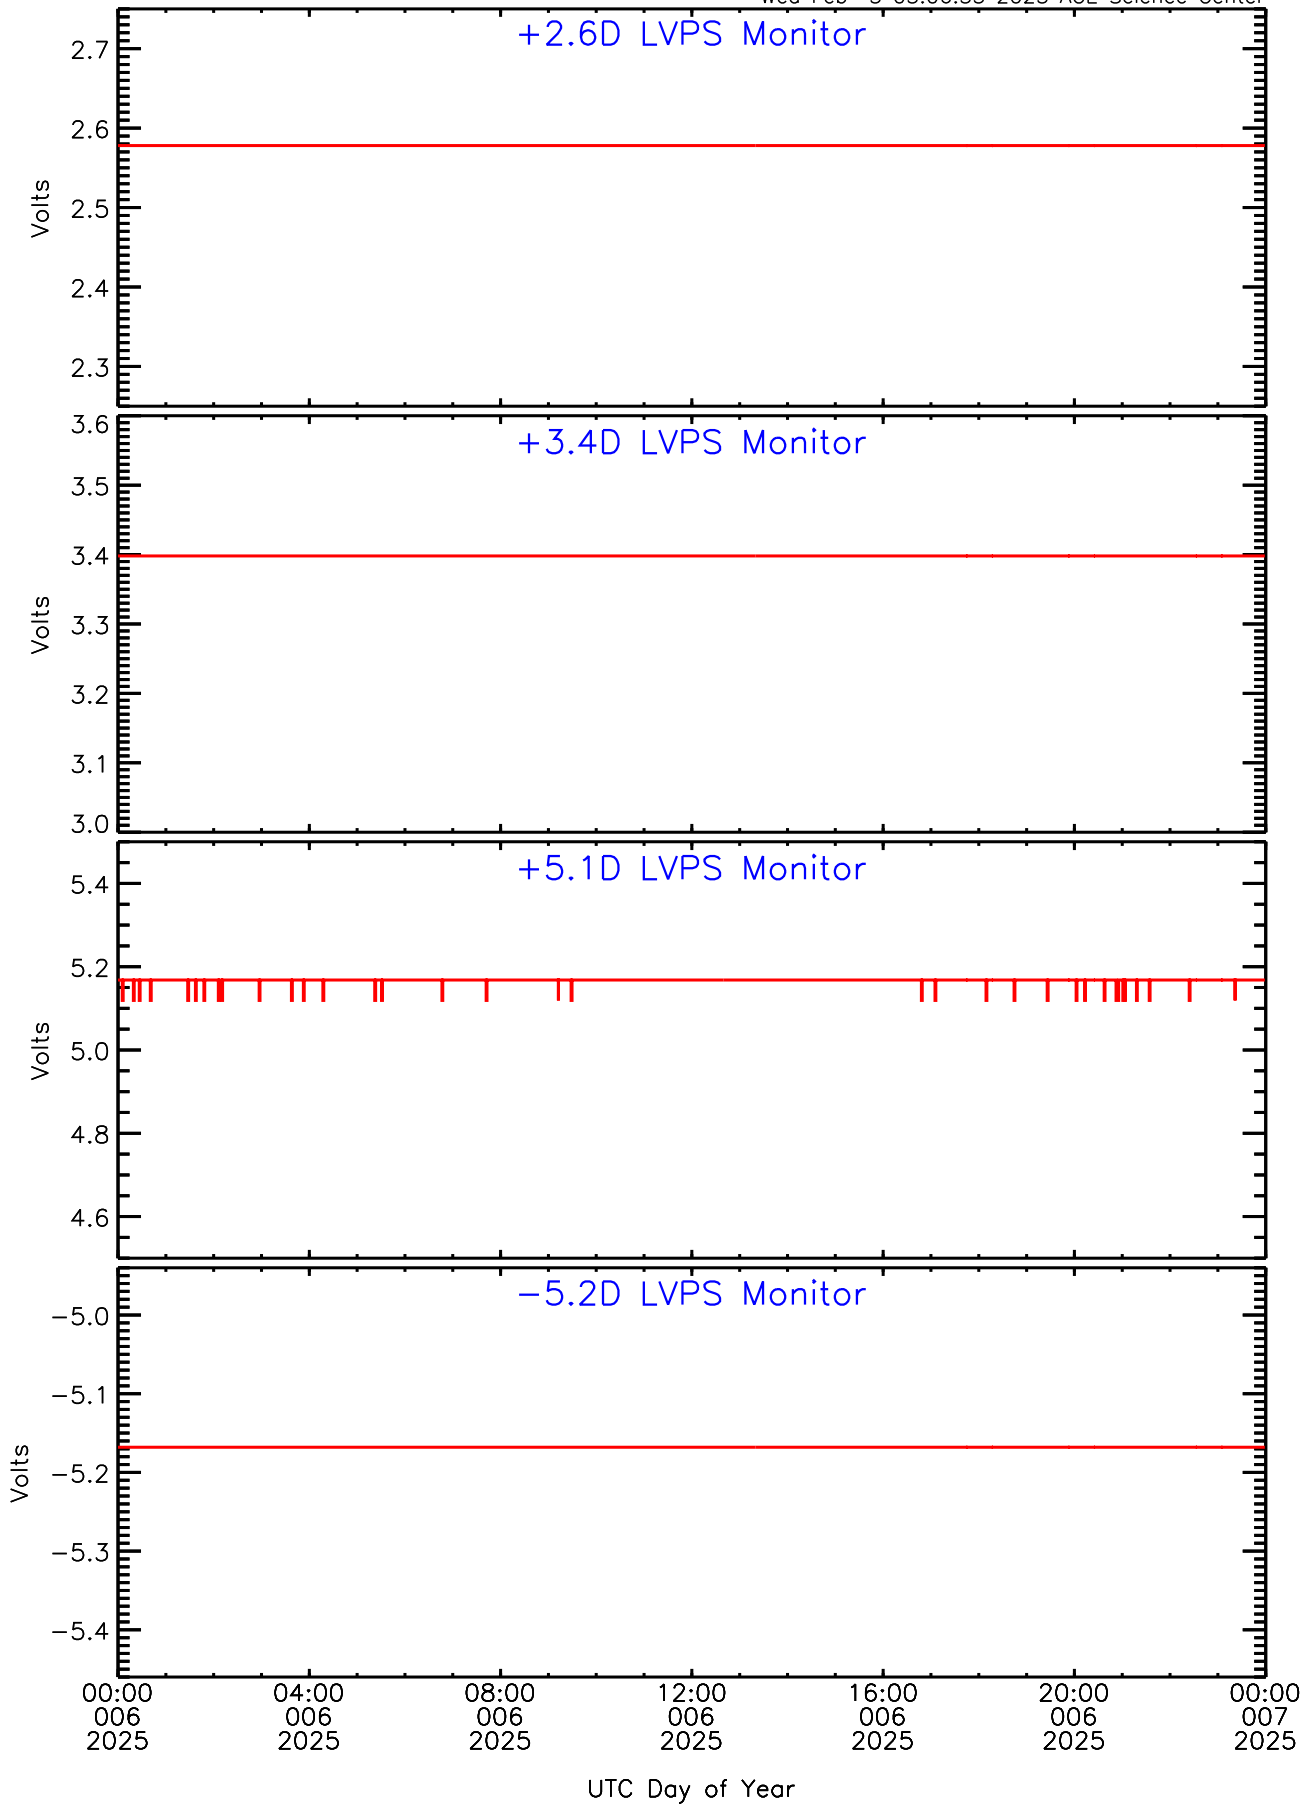

SEP-Central ahead Housekeeping Data for 2025-006

Wed Feb 5 03:06:55 2025 ACE Science Center