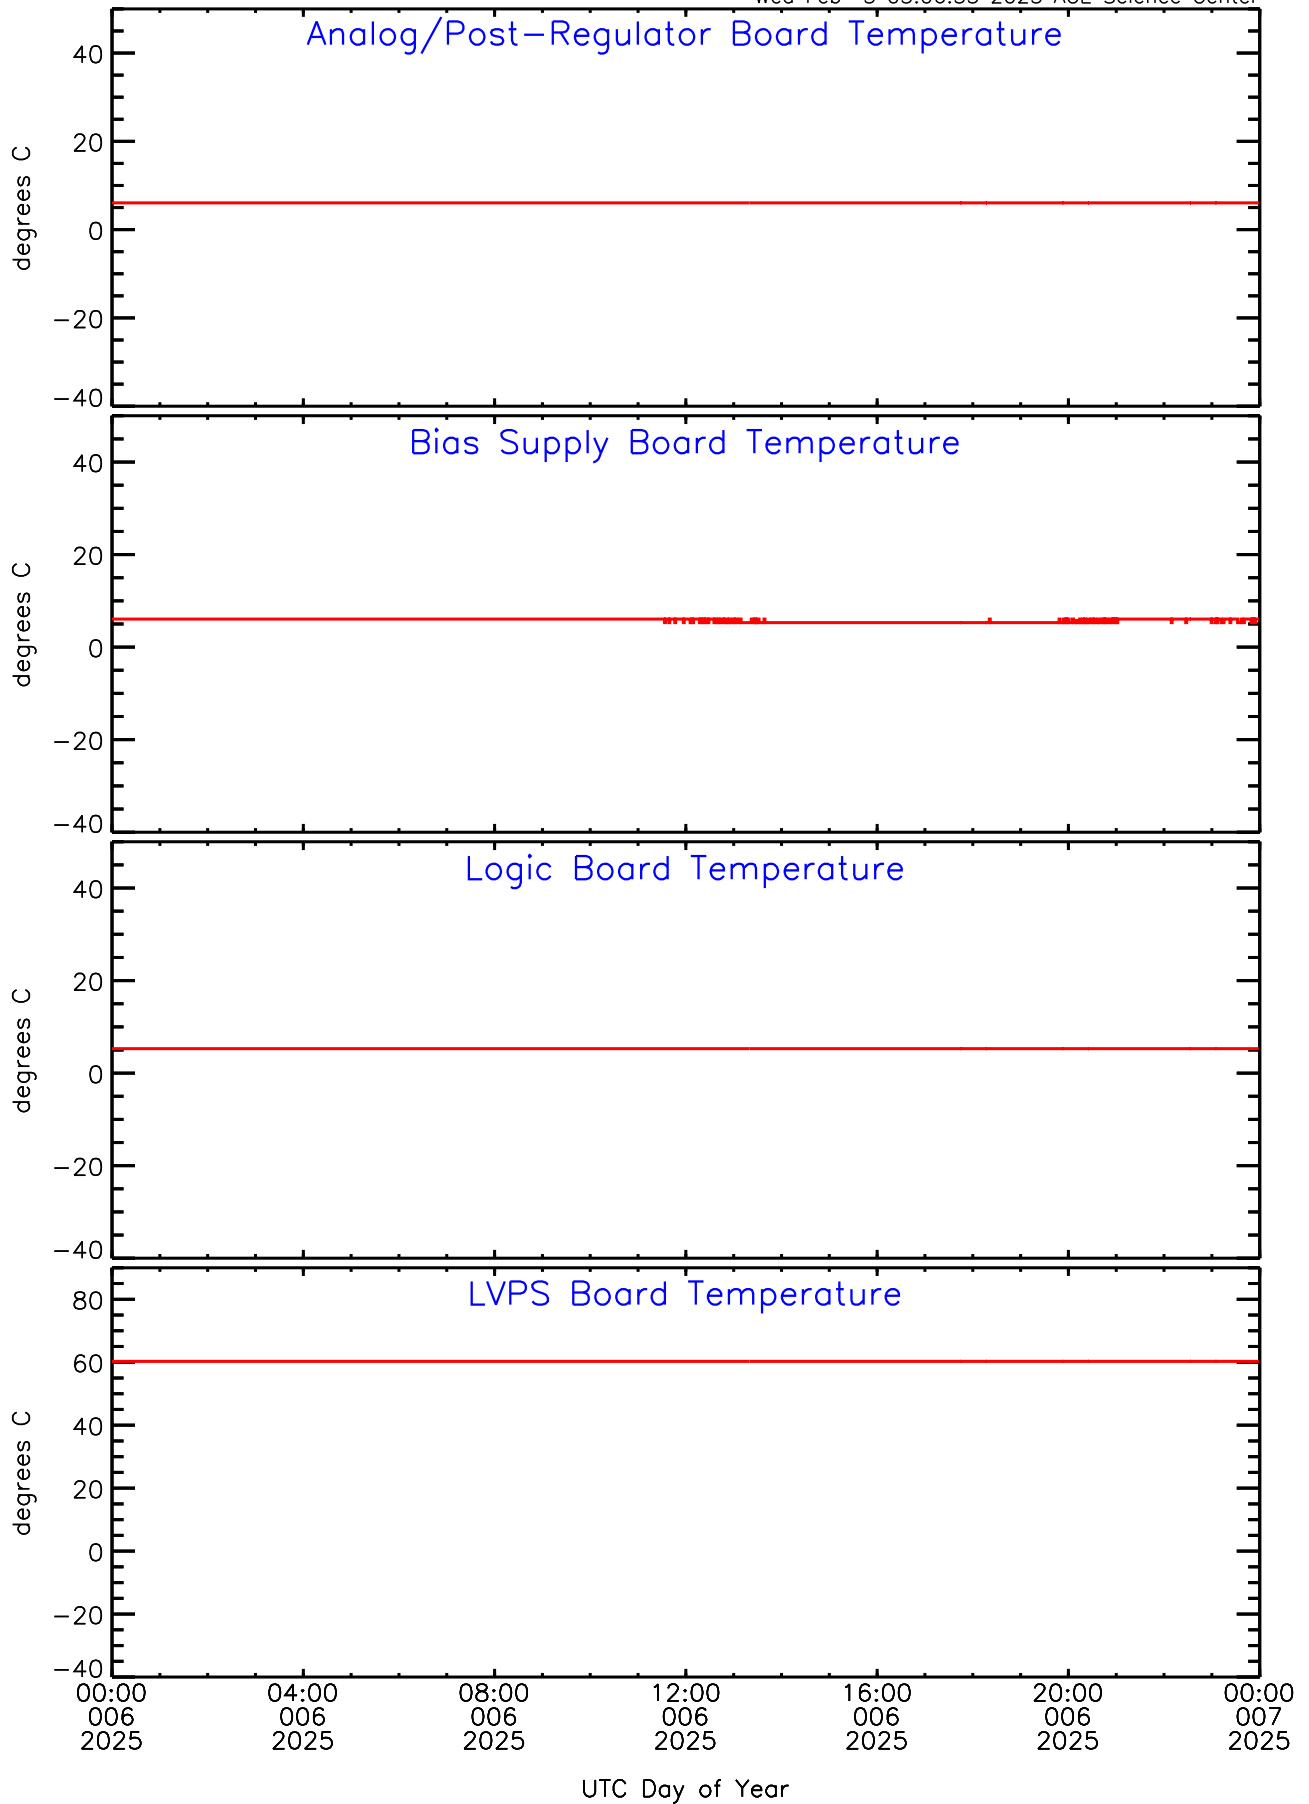

# SEP-Central ahead Housekeeping Data for 2025-006

Wed Feb 5 03:06:55 2025 ACE Science Center