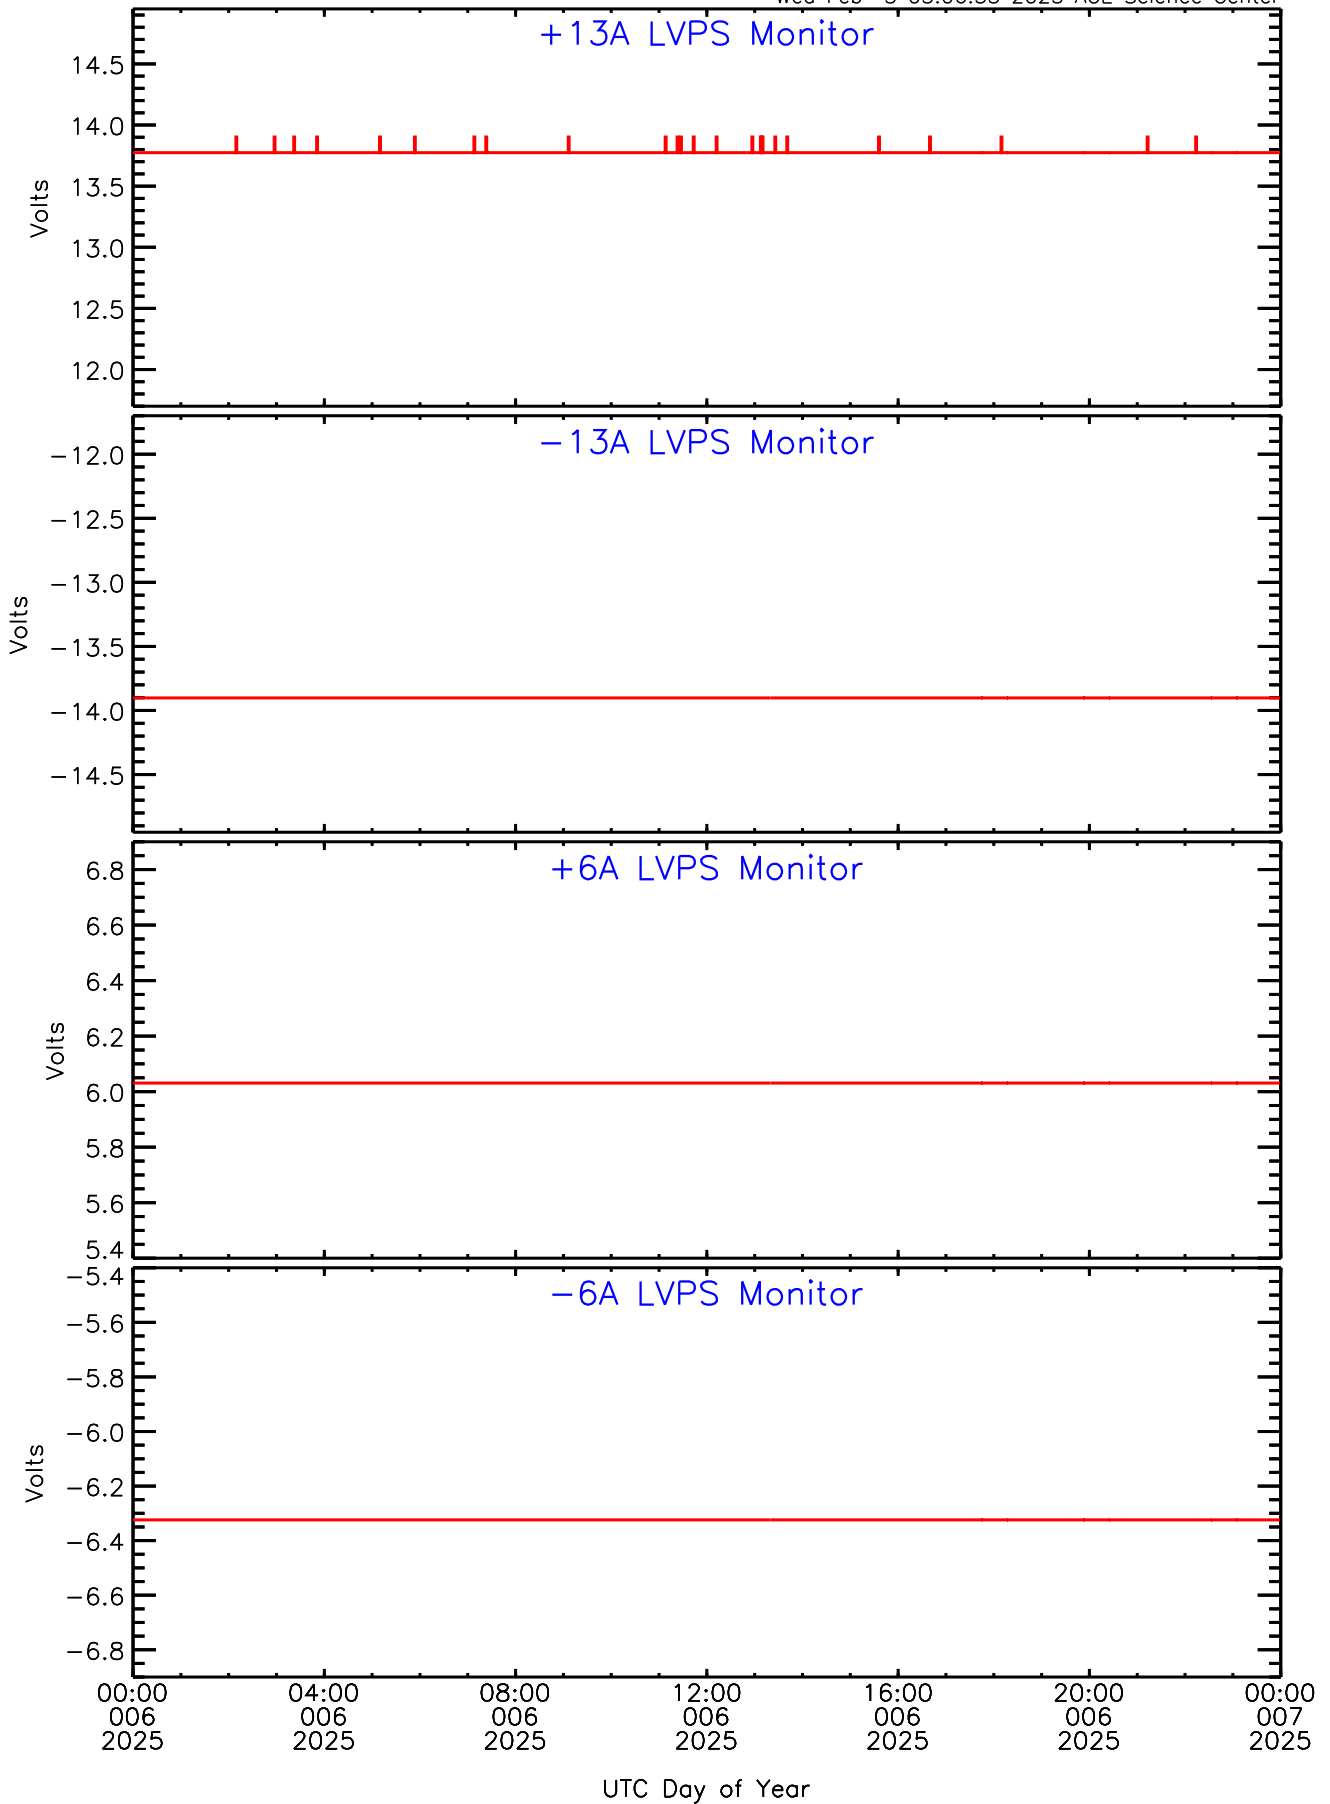

SEP-Central ahead Housekeeping Data for 2025-006

Wed Feb 5 03:06:55 2025 ACE Science Center