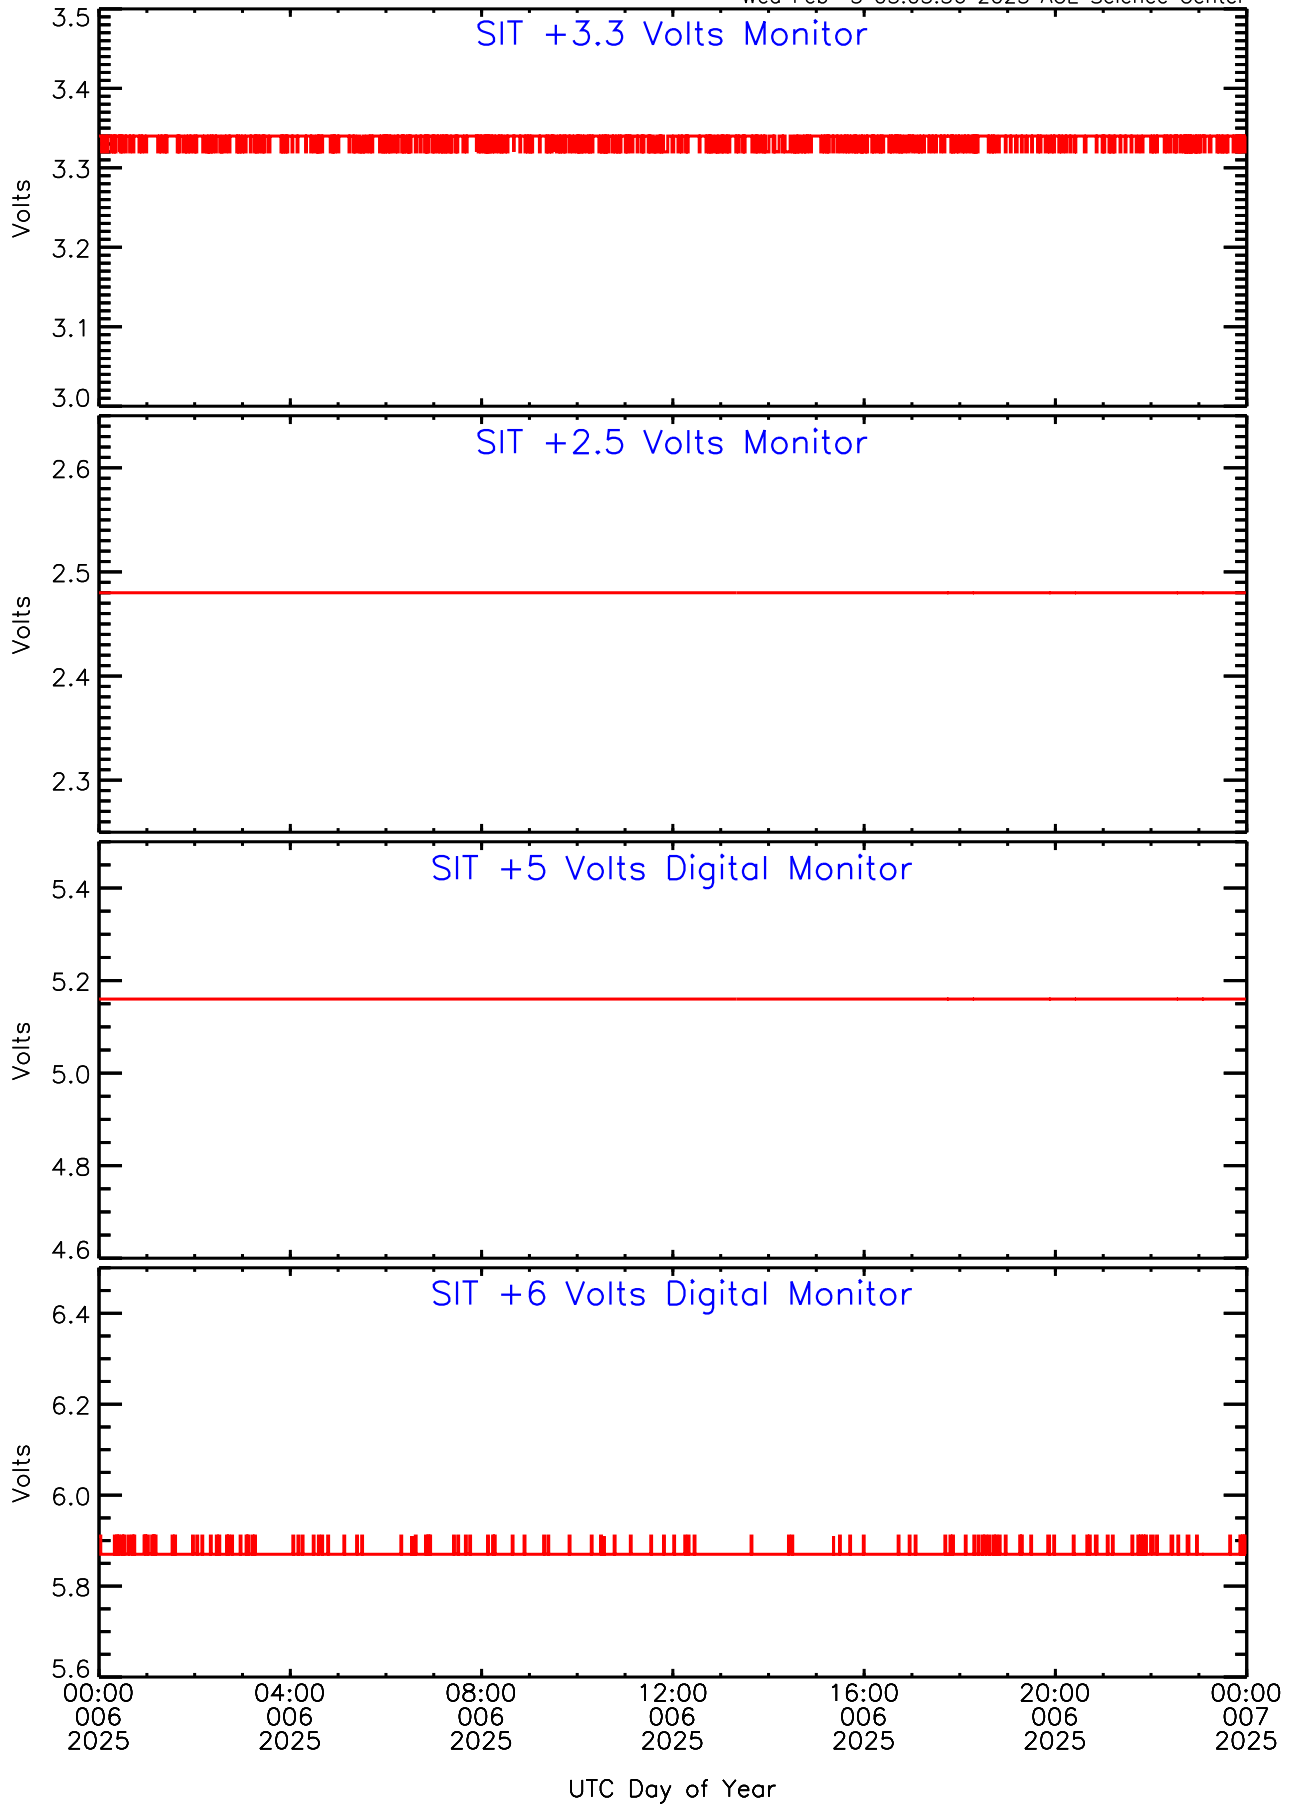

SIT ahead Housekeeping Data for 2025-006

Wed Feb 5 03:05:36 2025 ACE Science Center

SIT ahead Housekeeping Data for 2025-006

Wed Feb 5 03:05:36 2025 ACE Science Center

SIT ahead Housekeeping Data for 2025-006