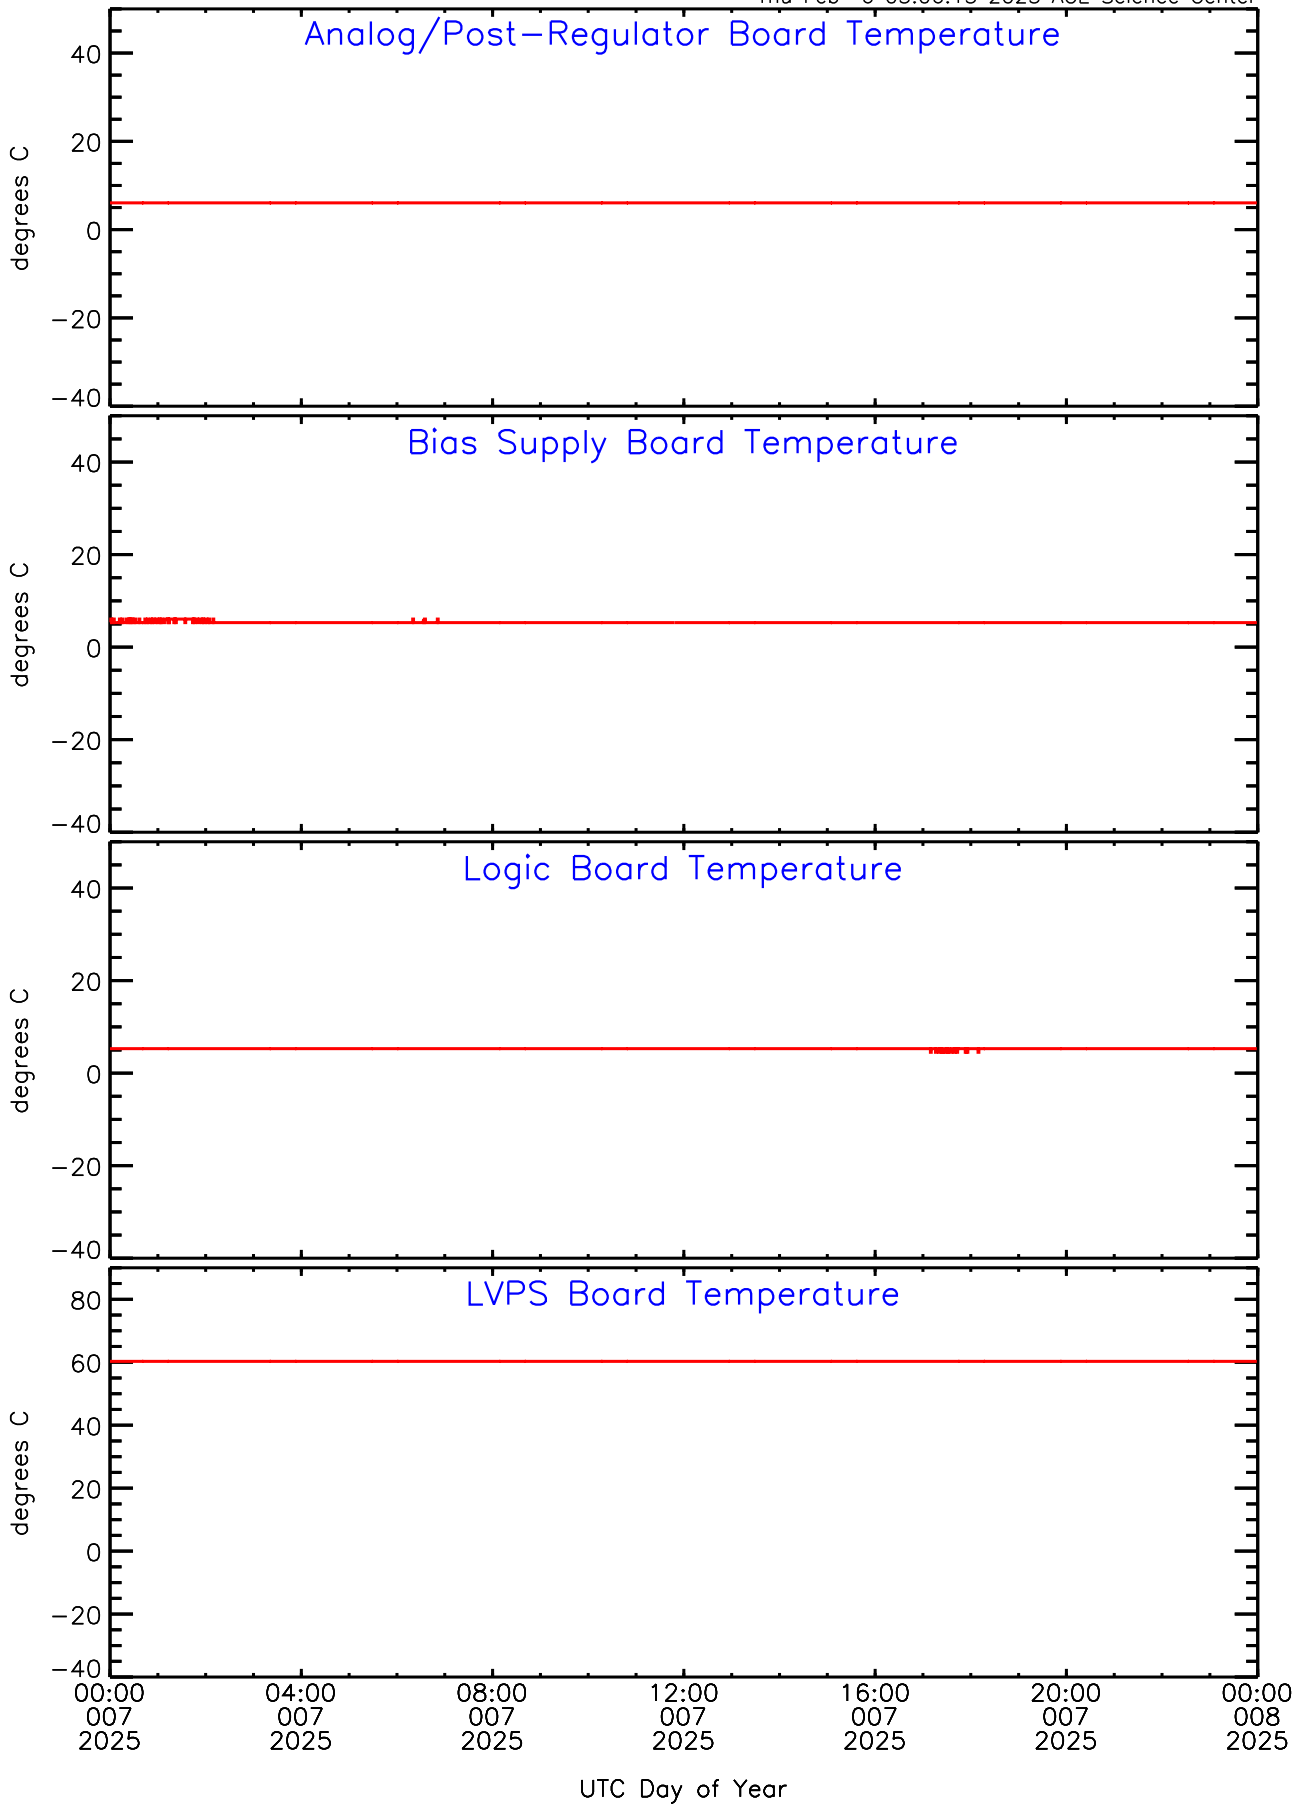

SEP-Central ahead Housekeeping Data for 2025-007

Thu Feb 6 03:06:15 2025 ACE Science Center

SEP-Central ahead Housekeeping Data for 2025-007

Thu Feb 6 03:06:15 2025 ACE Science Center

SEP-Central ahead Housekeeping Data for 2025-007

Thu Feb 6 03:06:15 2025 ACE Science Center

SEP-Central ahead Housekeeping Data for 2025-007

Thu Feb 6 03:06:15 2025 ACE Science Center

SEP-Central ahead Housekeeping Data for 2025-007

Thu Feb 6 03:06:15 2025 ACE Science Center