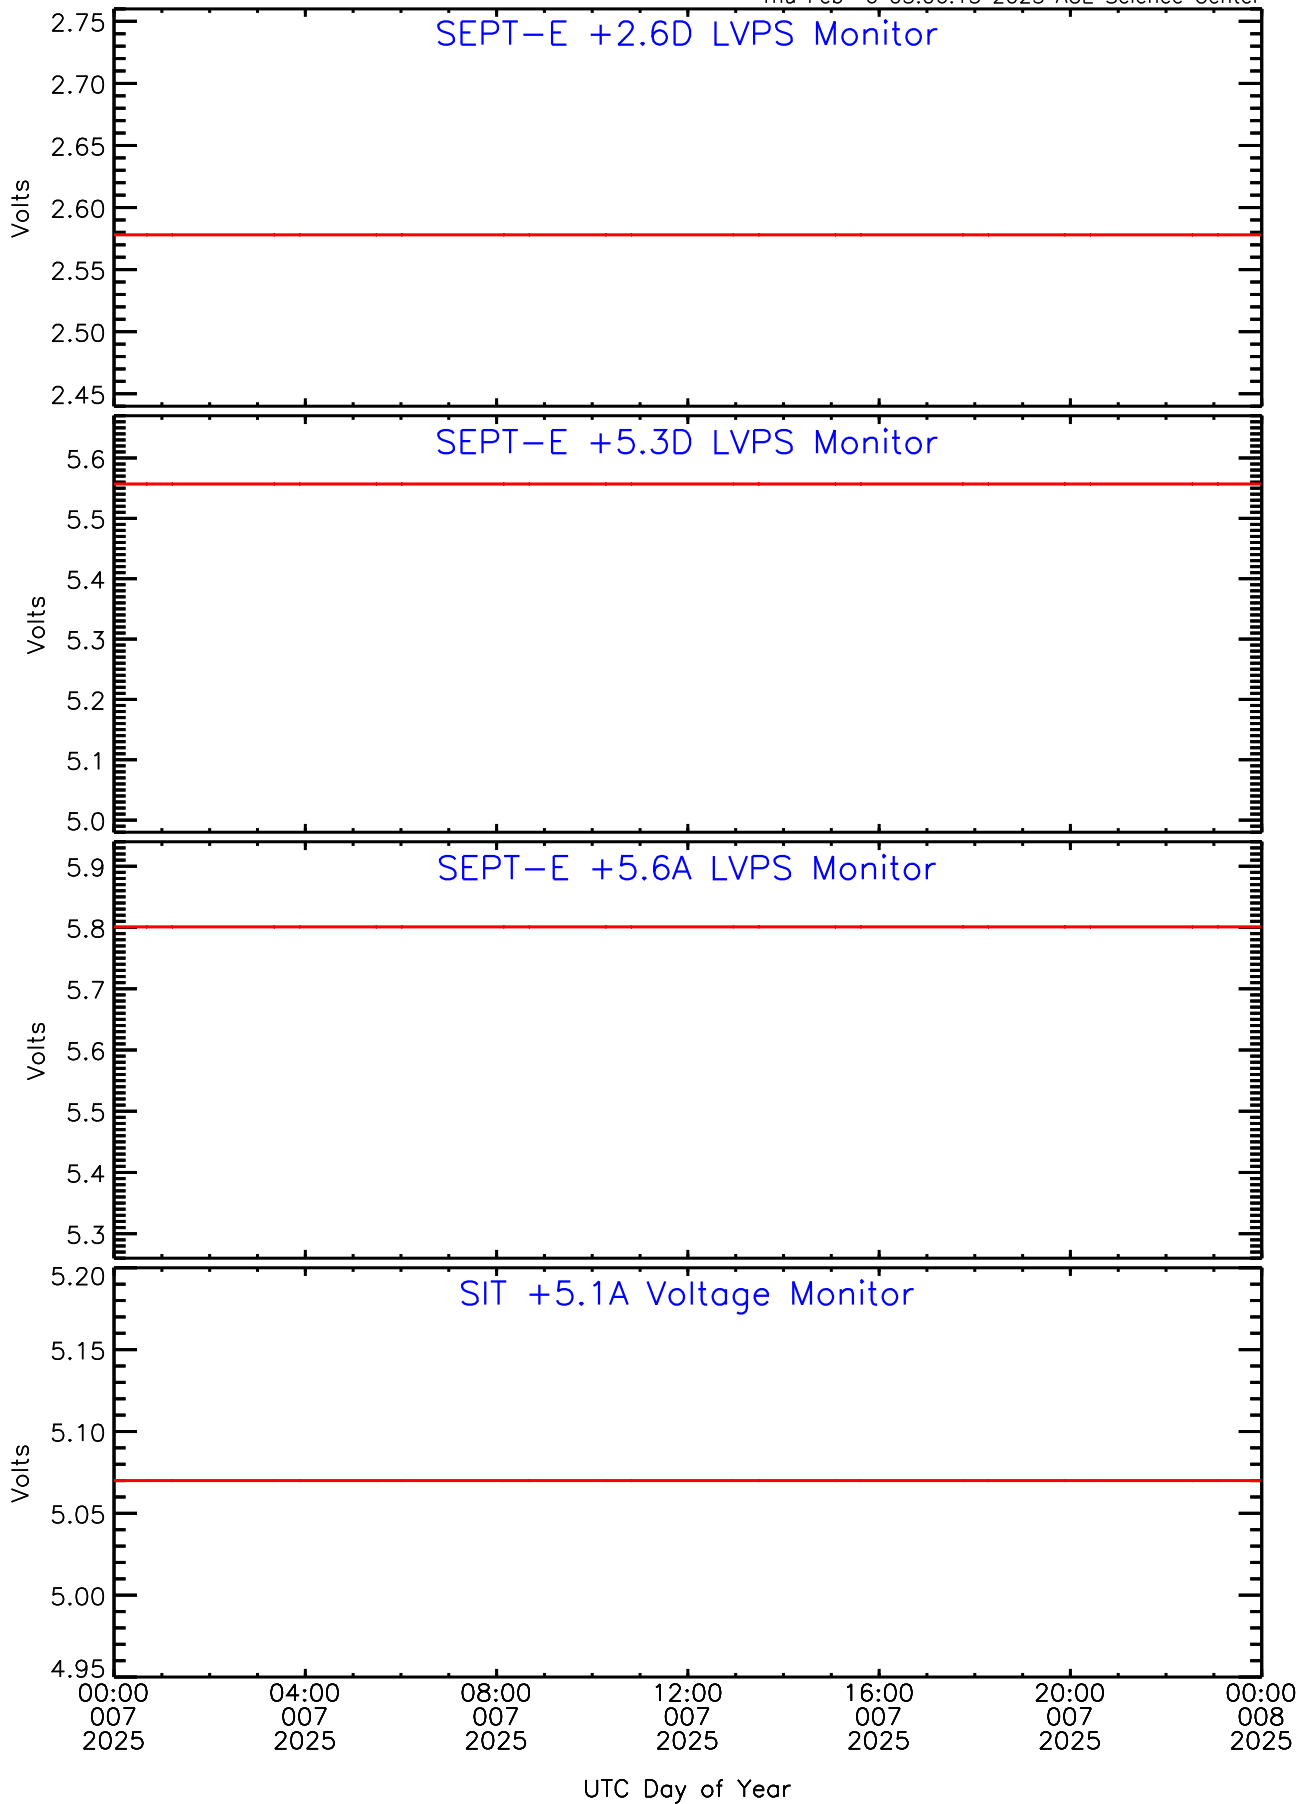

Thu Feb 6 03:06:15 2025 ACE Science Center

SEP-Central ahead Housekeeping Data for 2025-007

Thu Feb 6 03:06:15 2025 ACE Science Center

SEP-Central ahead Housekeeping Data for 2025-007

Thu Feb 6 03:06:15 2025 ACE Science Center