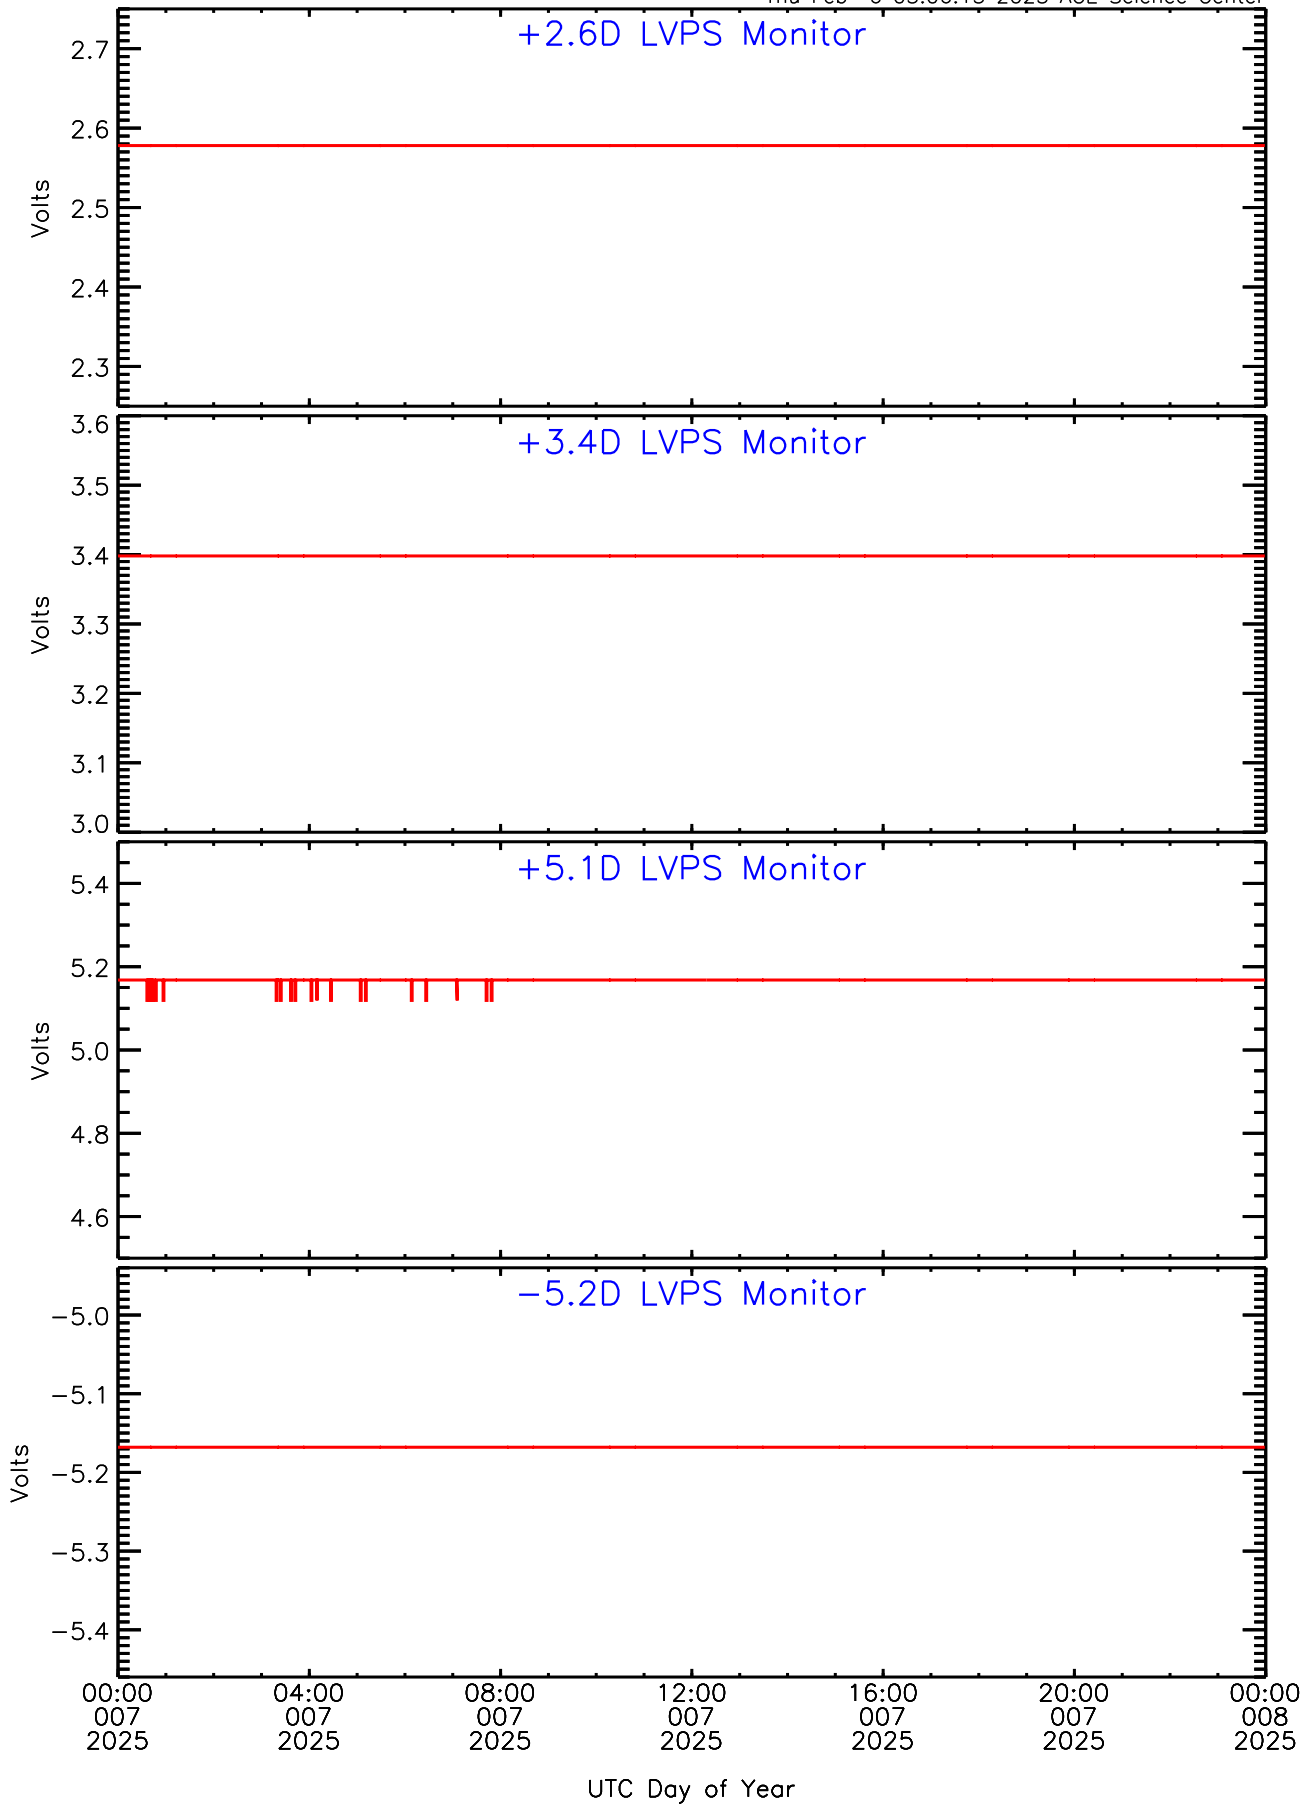

SEP-Central ahead Housekeeping Data for 2025-007

Thu Feb 6 03:06:15 2025 ACE Science Center

SEP-Central ahead Housekeeping Data for 2025-007

Thu Feb 6 03:06:15 2025 ACE Science Center

SEP-Central ahead Housekeeping Data for 2025-007

Thu Feb 6 03:06:15 2025 ACE Science Center

SEP-Central ahead Housekeeping Data for 2025-007

Thu Feb 6 03:06:15 2025 ACE Science Center

SEP-Central ahead Housekeeping Data for 2025-007

Thu Feb 6 03:06:15 2025 ACE Science Center