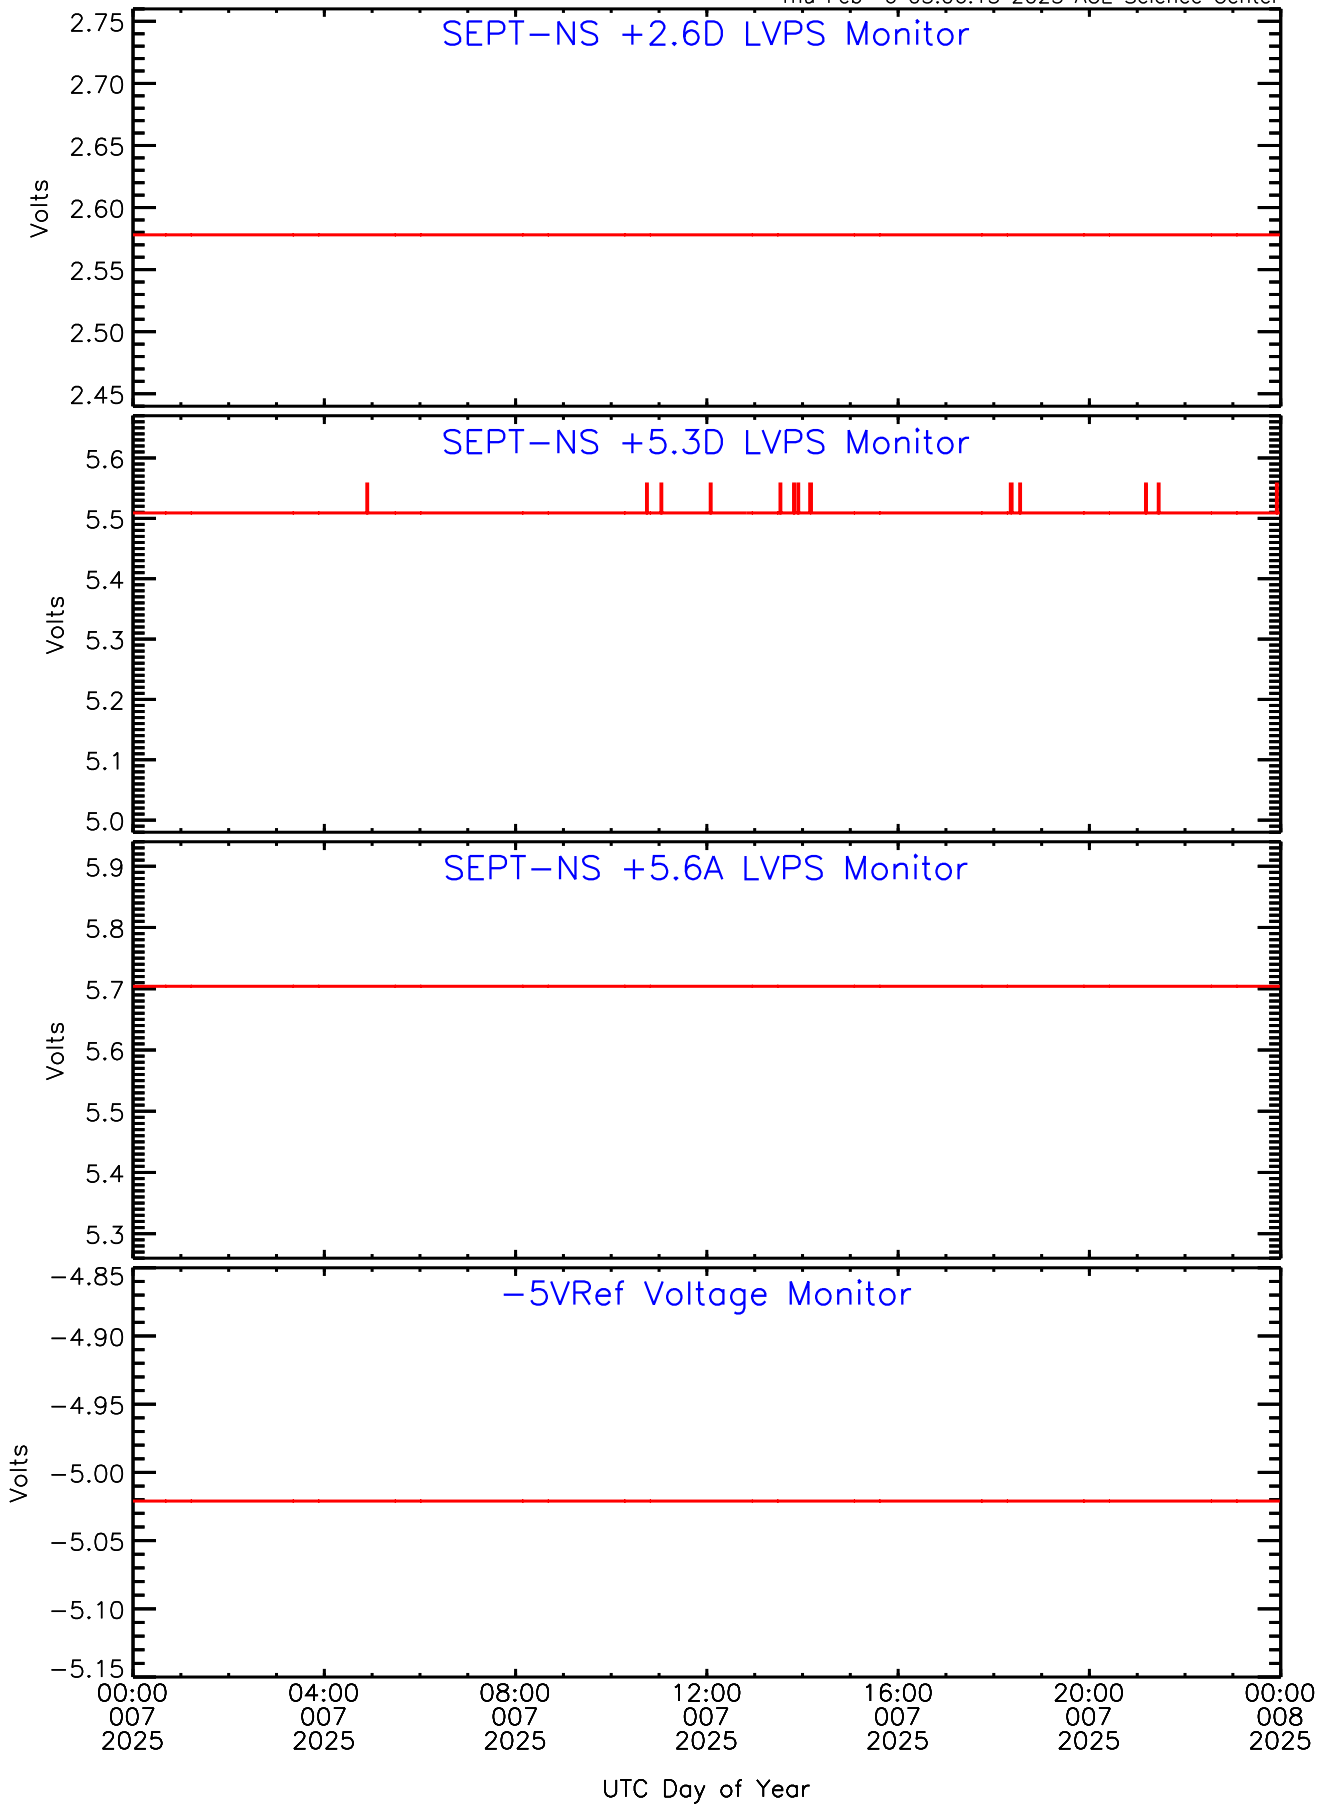

SEP-Central ahead Housekeeping Data for 2025-007

Thu Feb 6 03:06:15 2025 ACE Science Center

SEP-Central ahead Housekeeping Data for 2025-007

Thu Feb 6 03:06:15 2025 ACE Science Center

SEP-Central ahead Housekeeping Data for 2025-007

Thu Feb 6 03:06:15 2025 ACE Science Center

SEP-Central ahead Housekeeping Data for 2025-007

Thu Feb 6 03:06:15 2025 ACE Science Center

SEP-Central ahead Housekeeping Data for 2025-007

Thu Feb 6 03:06:15 2025 ACE Science Center