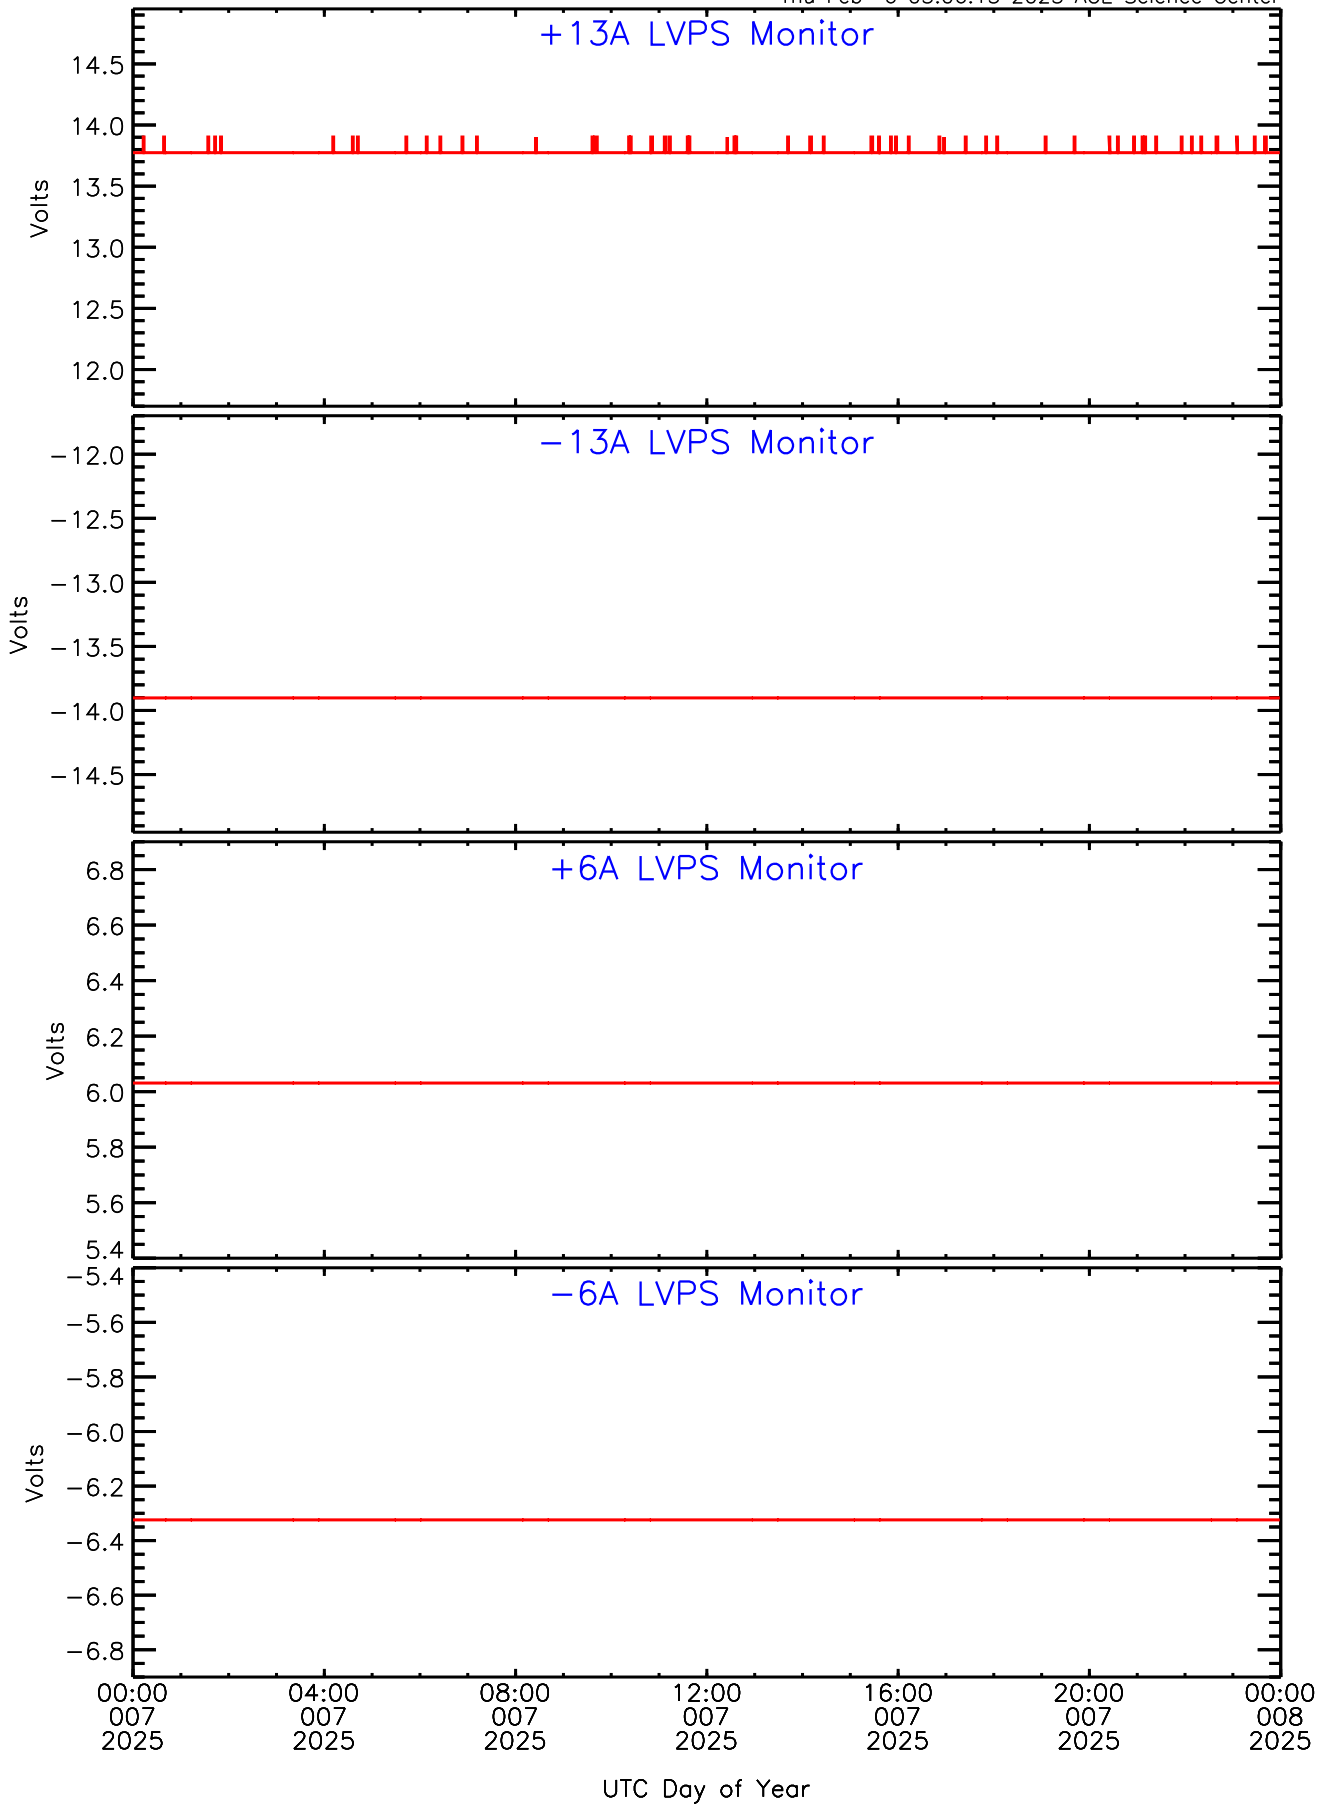

SEP-Central ahead Housekeeping Data for 2025-007

Thu Feb 6 03:06:15 2025 ACE Science Center

SEP-Central ahead Housekeeping Data for 2025-007

Thu Feb 6 03:06:15 2025 ACE Science Center

SEP-Central ahead Housekeeping Data for 2025-007

Thu Feb 6 03:06:15 2025 ACE Science Center

SEP-Central ahead Housekeeping Data for 2025-007

Thu Feb 6 03:06:15 2025 ACE Science Center

SEP-Central ahead Housekeeping Data for 2025-007

Thu Feb 6 03:06:15 2025 ACE Science Center