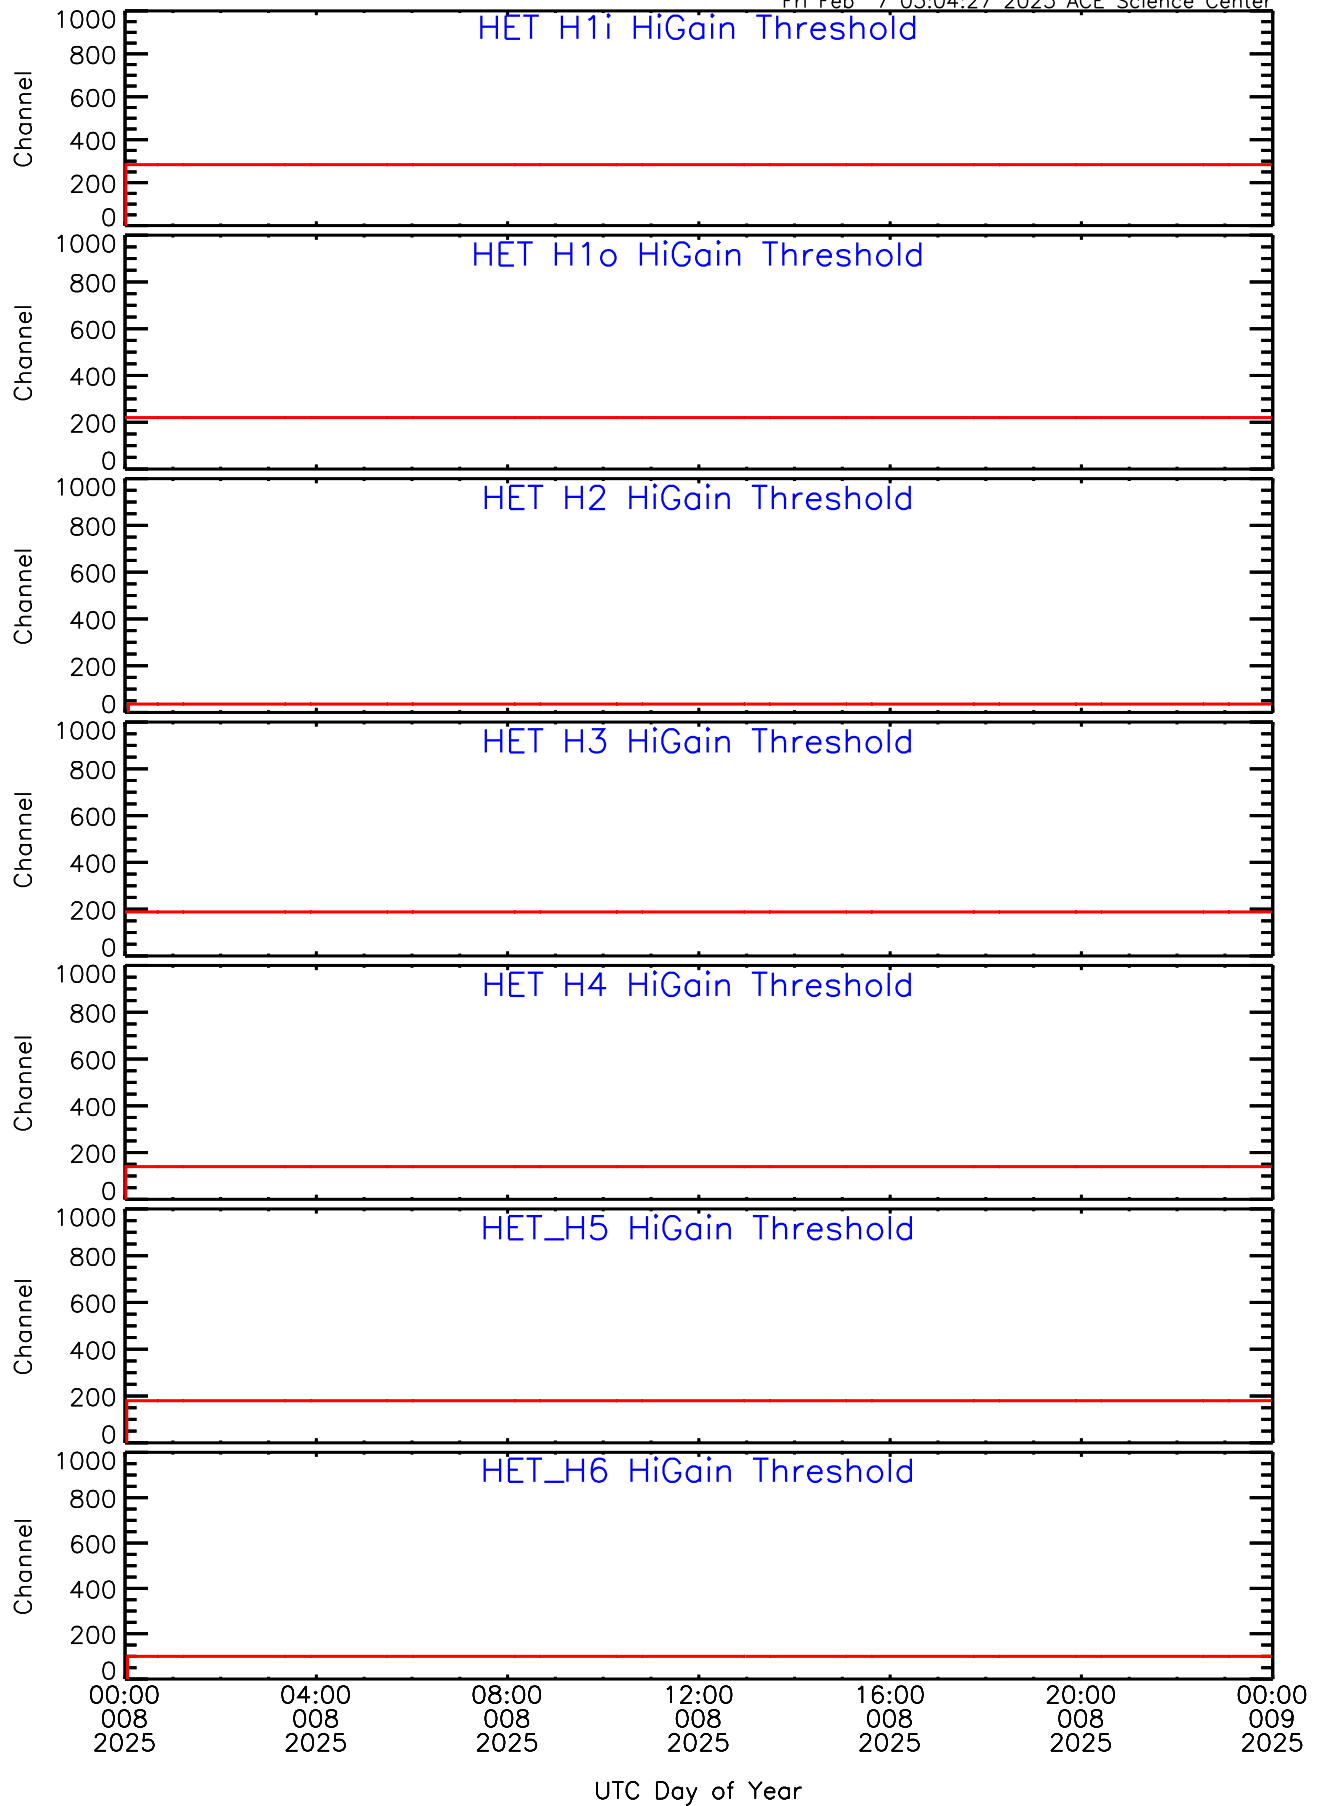

HET ahead Housekeeping Data for 2025-008

Fri Feb 7 03:04:27 2025 ACE Science Center

HET ahead Housekeeping Data for 2025-008

Fri Feb 7 03:04:27 2025 ACE Science Center

HET ahead Housekeeping Data for 2025-008

Fri Feb 7 03:04:27 2025 ACE Science Center

HET ahead Housekeeping Data for 2025-008

Fri Feb 7 03:04:27 2025 ACE Science Center

UTC Day of Year