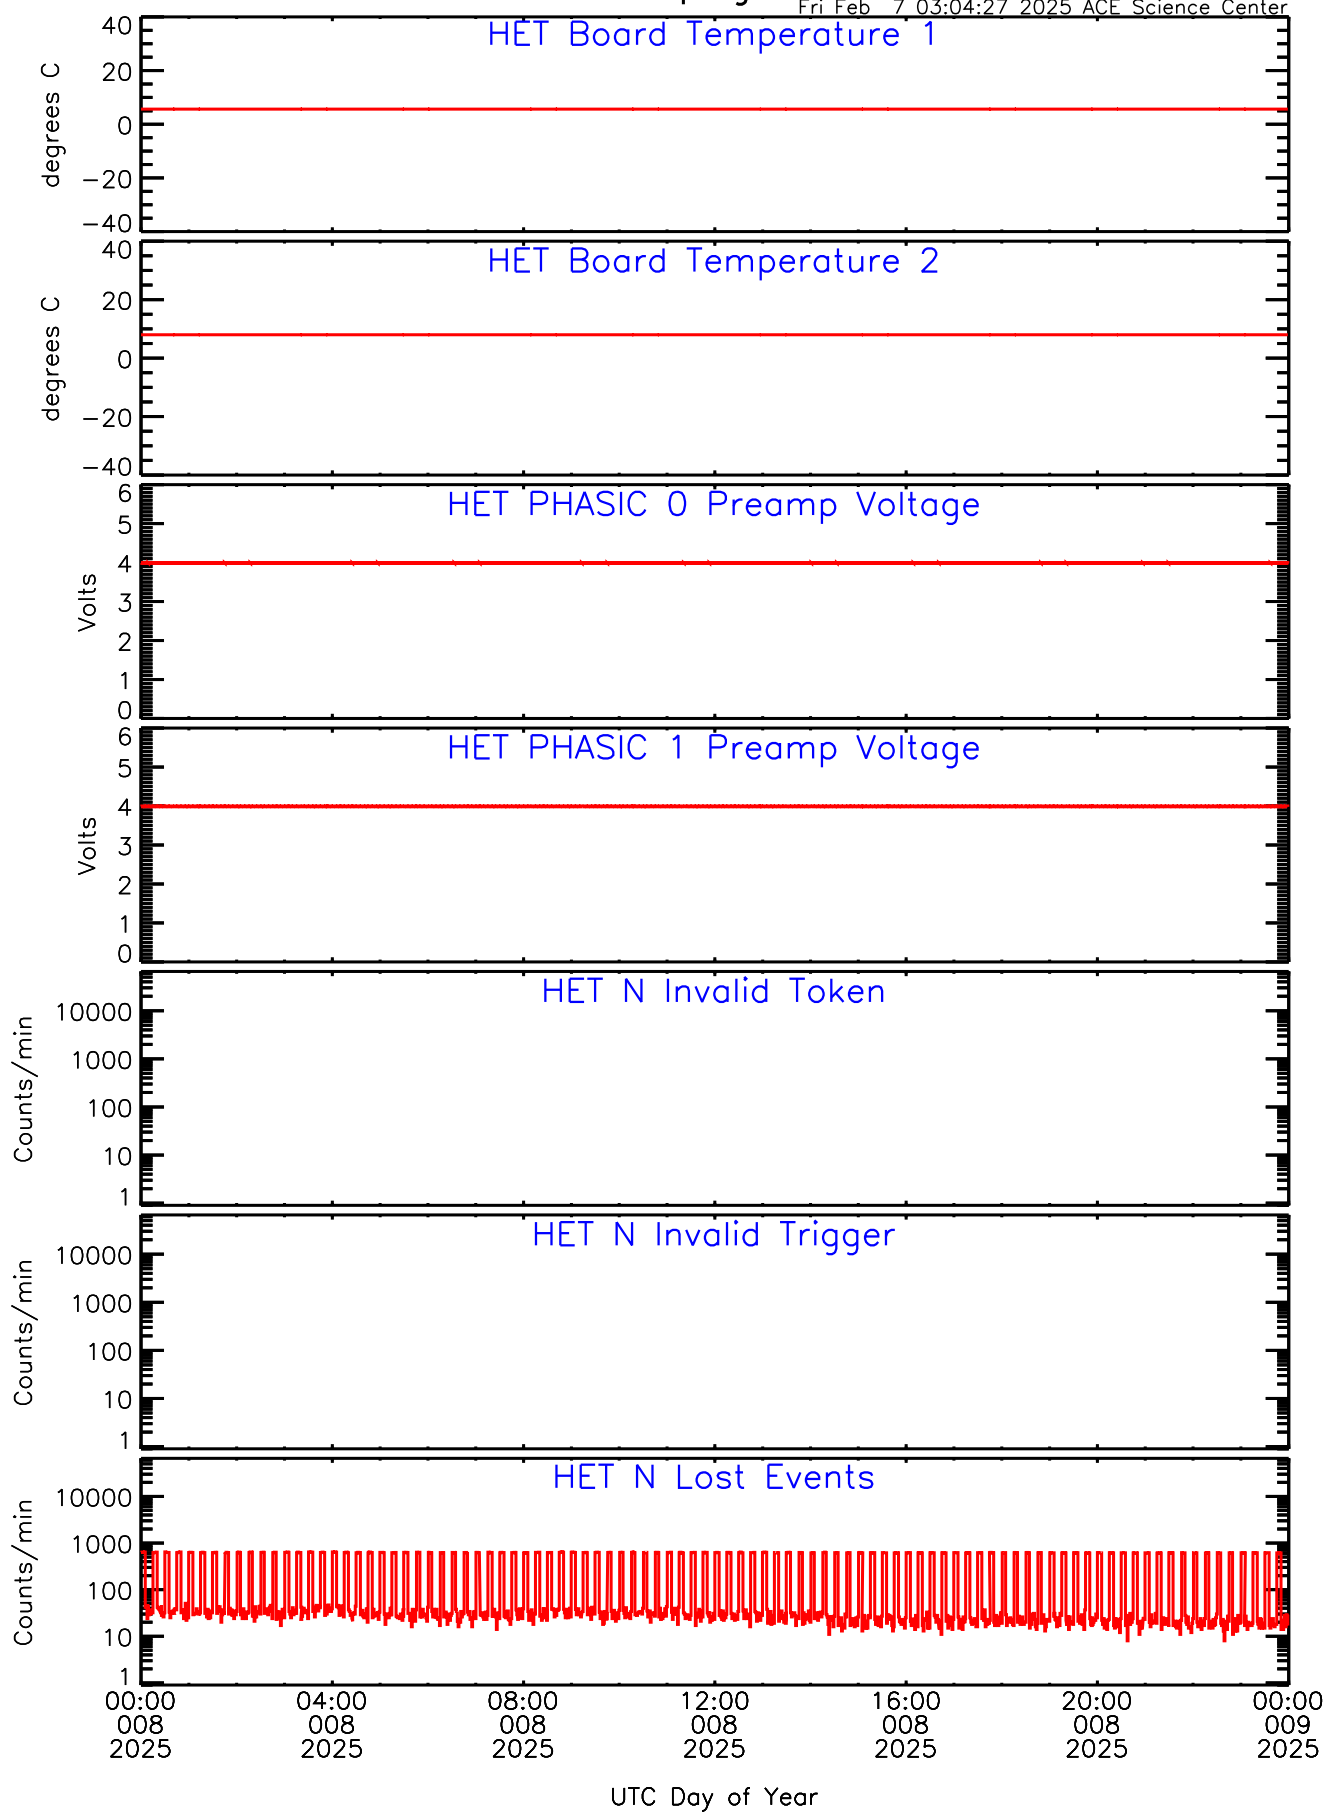

HET ahead Housekeeping Data for 2025-008

Fri Feb 7 03:04:27 2025 ACE Science Center