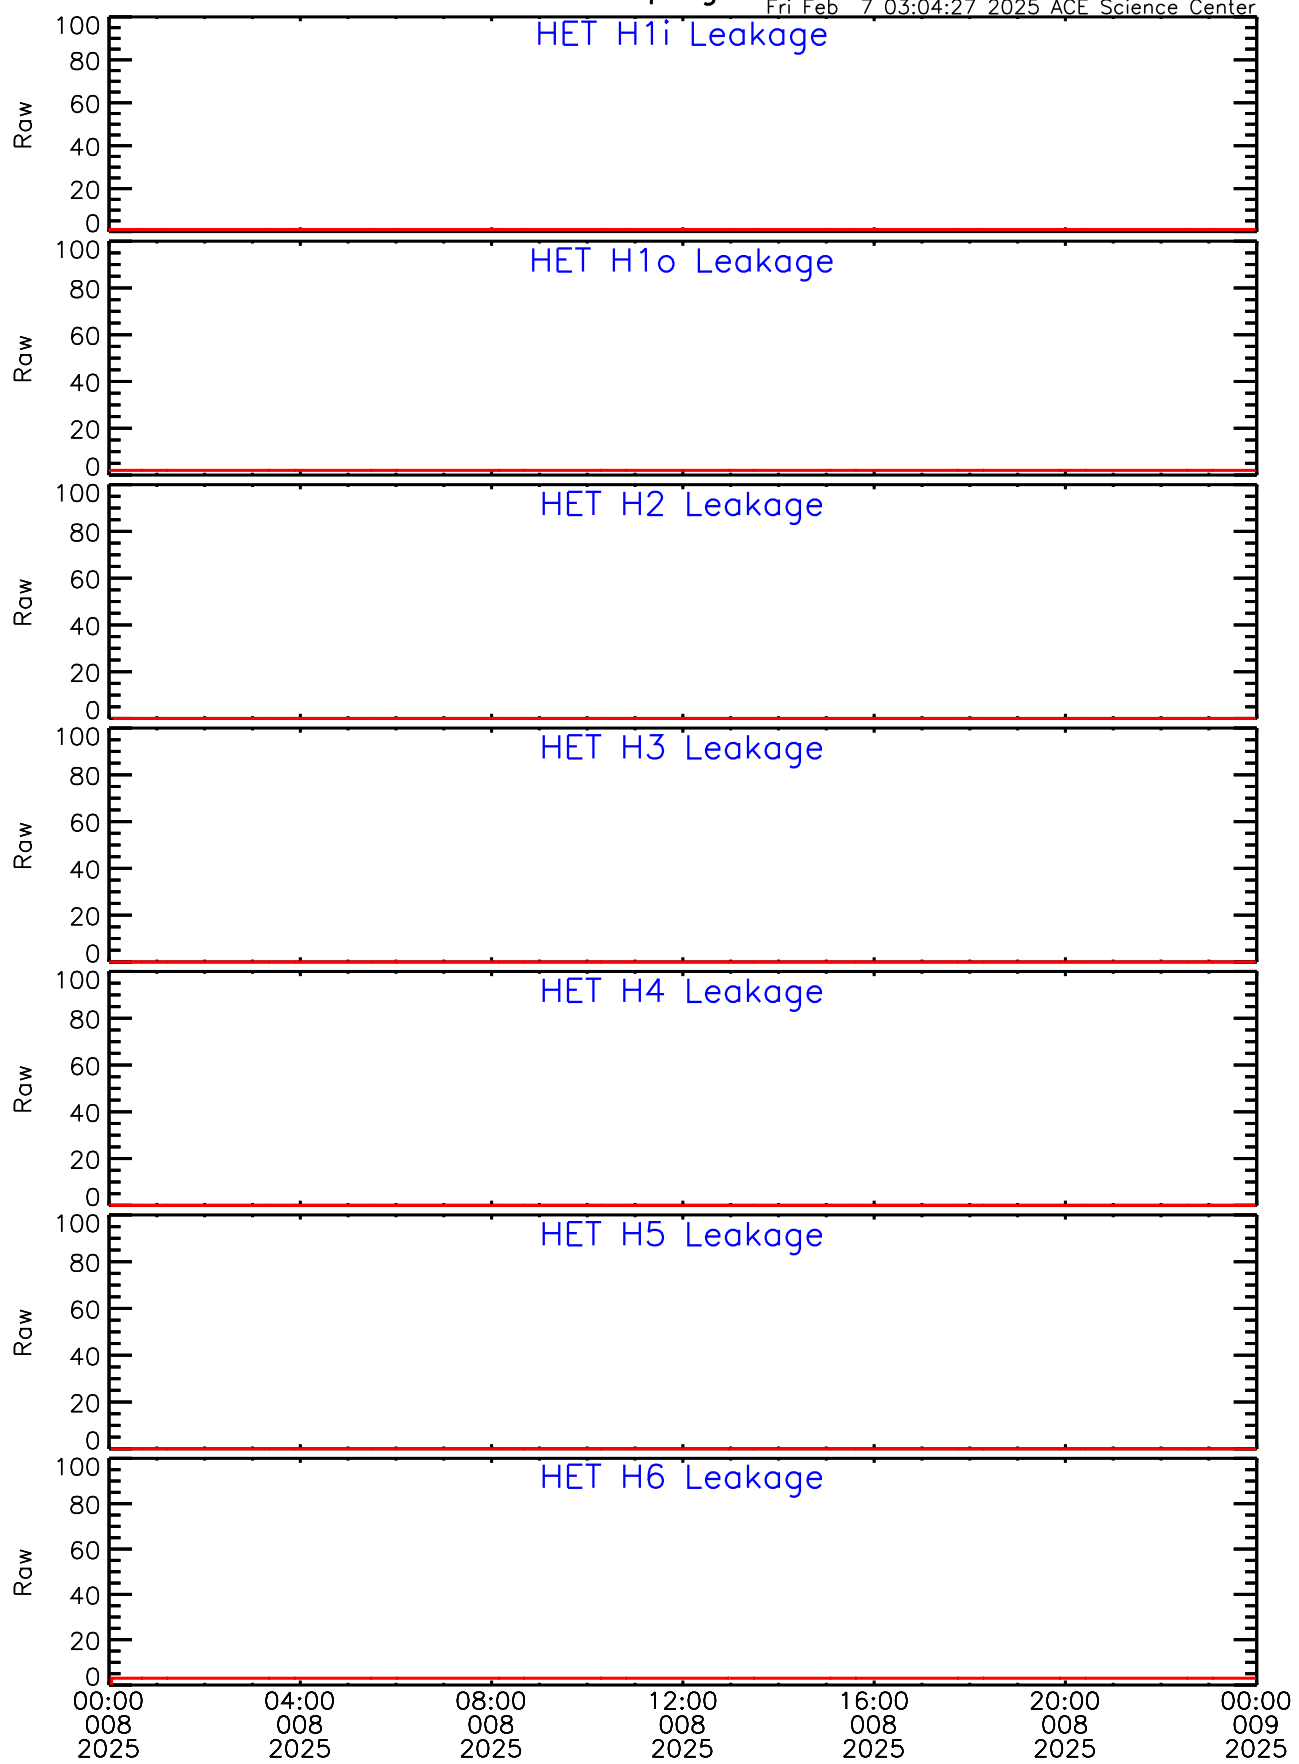

HET ahead Housekeeping Data for 2025-008

Fri Feb 7 03:04:27 2025 ACE Science Center

HET ahead Housekeeping Data for 2025-008

Fri Feb 7 03:04:27 2025 ACE Science Center

HET ahead Housekeeping Data for 2025-008

Fri Feb 7 03:04:27 2025 ACE Science Center

HET ahead Housekeeping Data for 2025-008

Fri Feb 7 03:04:27 2025 ACE Science Center

UTC Day of Year