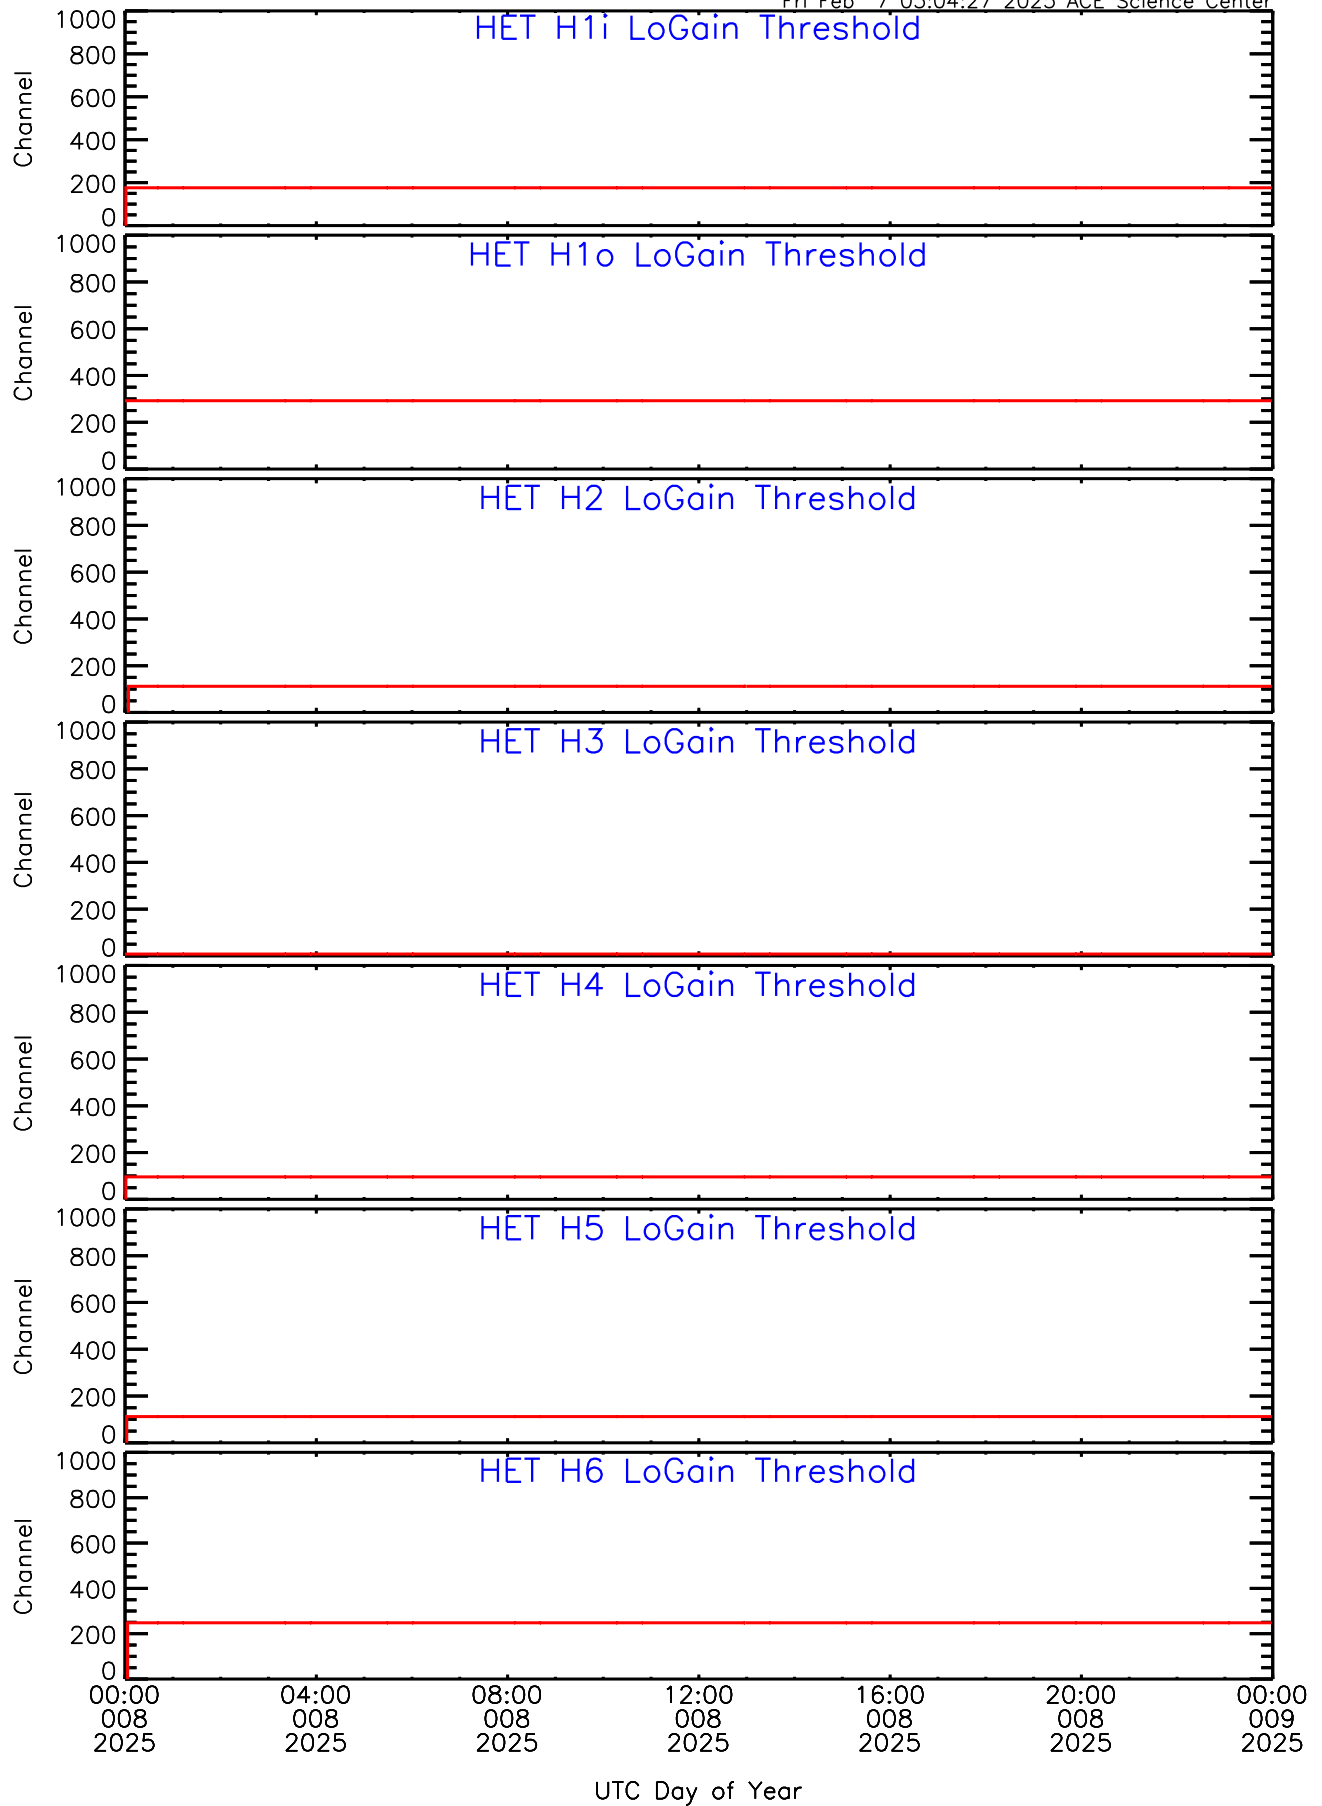

HET ahead Housekeeping Data for 2025-008

Fri Feb 7 03:04:27 2025 ACE Science Center

HET ahead Housekeeping Data for 2025-008

Fri Feb 7 03:04:27 2025 ACE Science Center

HET ahead Housekeeping Data for 2025-008

Fri Feb 7 03:04:27 2025 ACE Science Center

HET ahead Housekeeping Data for 2025-008

Fri Feb 7 03:04:27 2025 ACE Science Center

UTC Day of Year