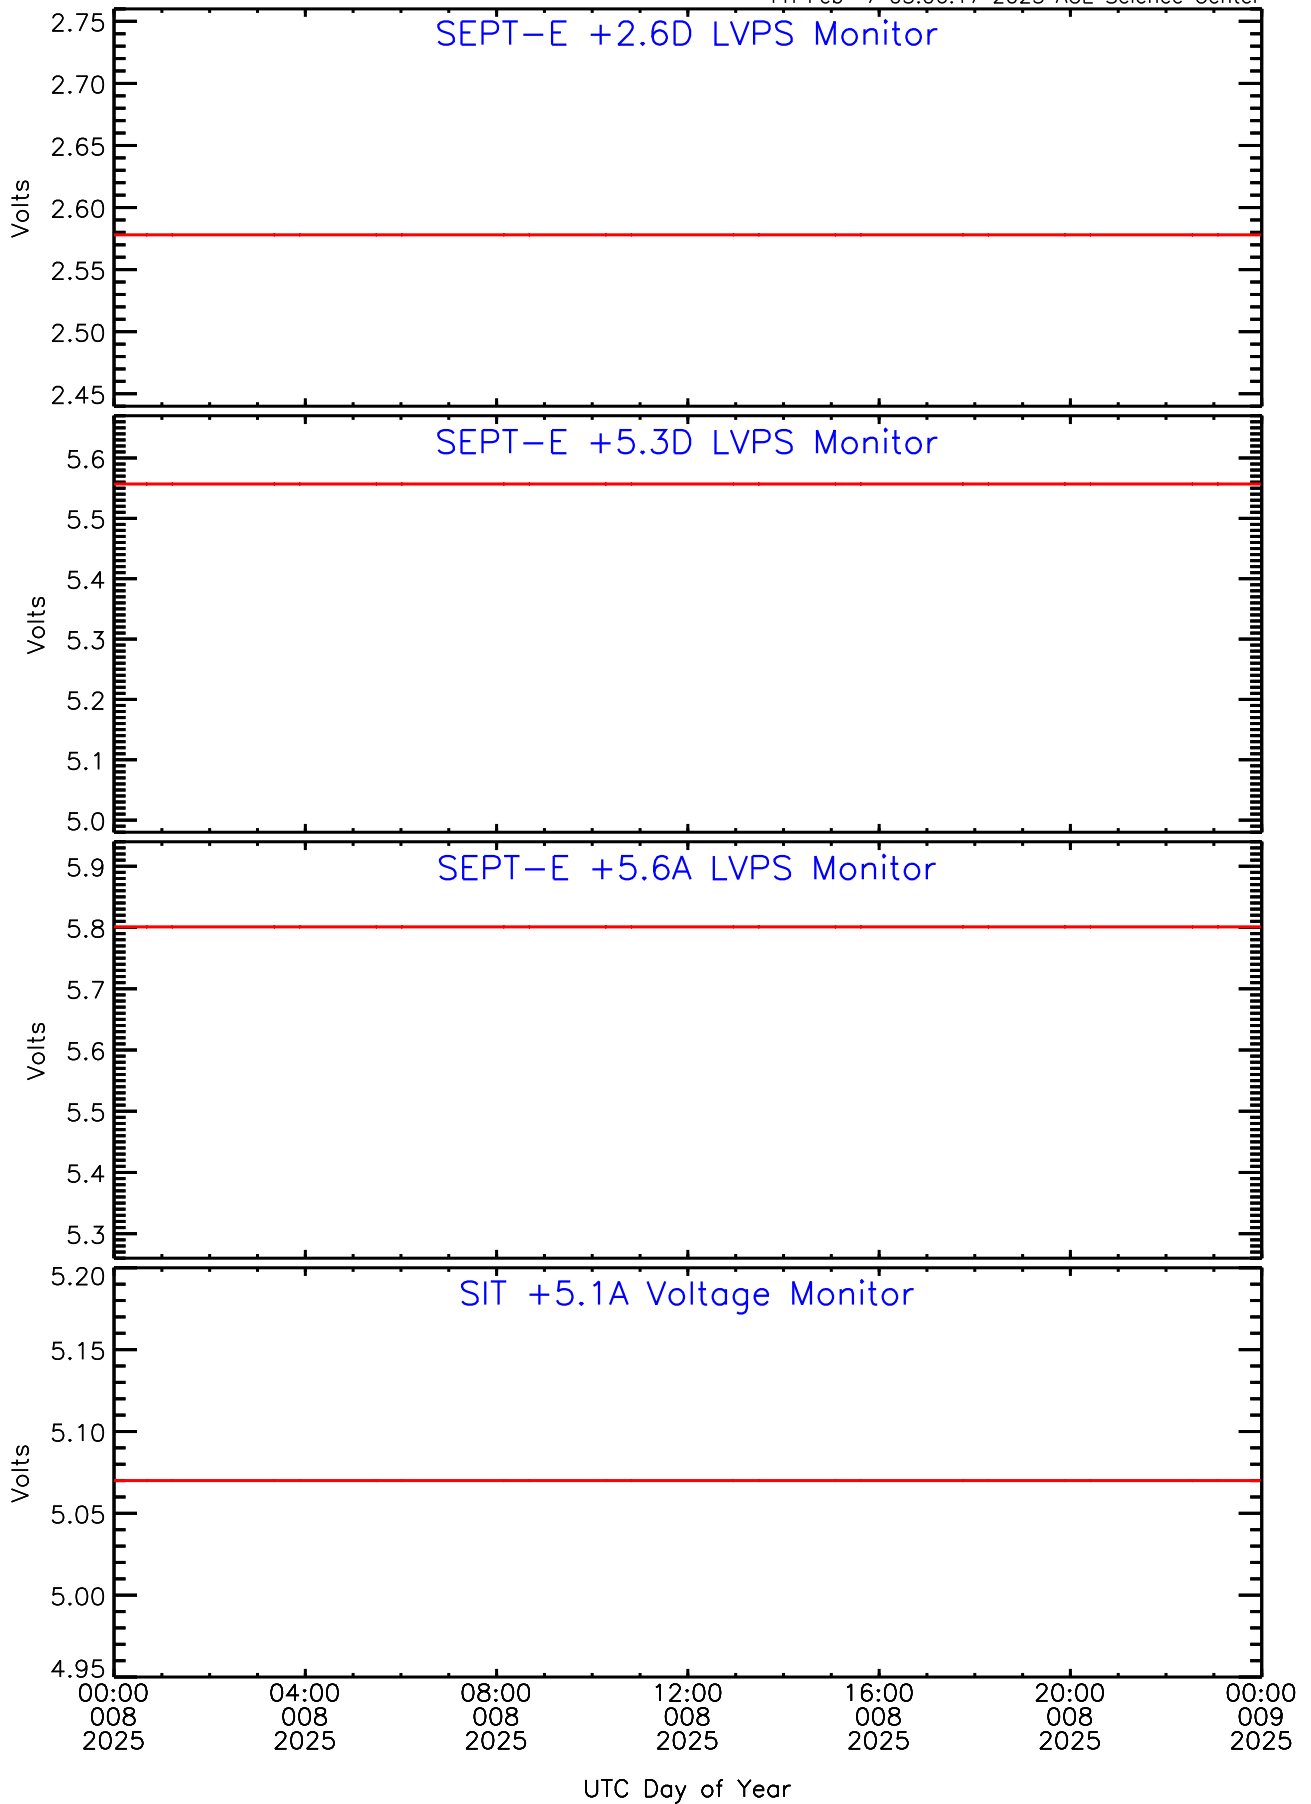

Fri Feb 7 03:06:17 2025 ACE Science Center

SEP-Central ahead Housekeeping Data for 2025-008

Fri Feb 7 03:06:17 2025 ACE Science Center

SEP-Central ahead Housekeeping Data for 2025-008

Fri Feb 7 03:06:17 2025 ACE Science Center