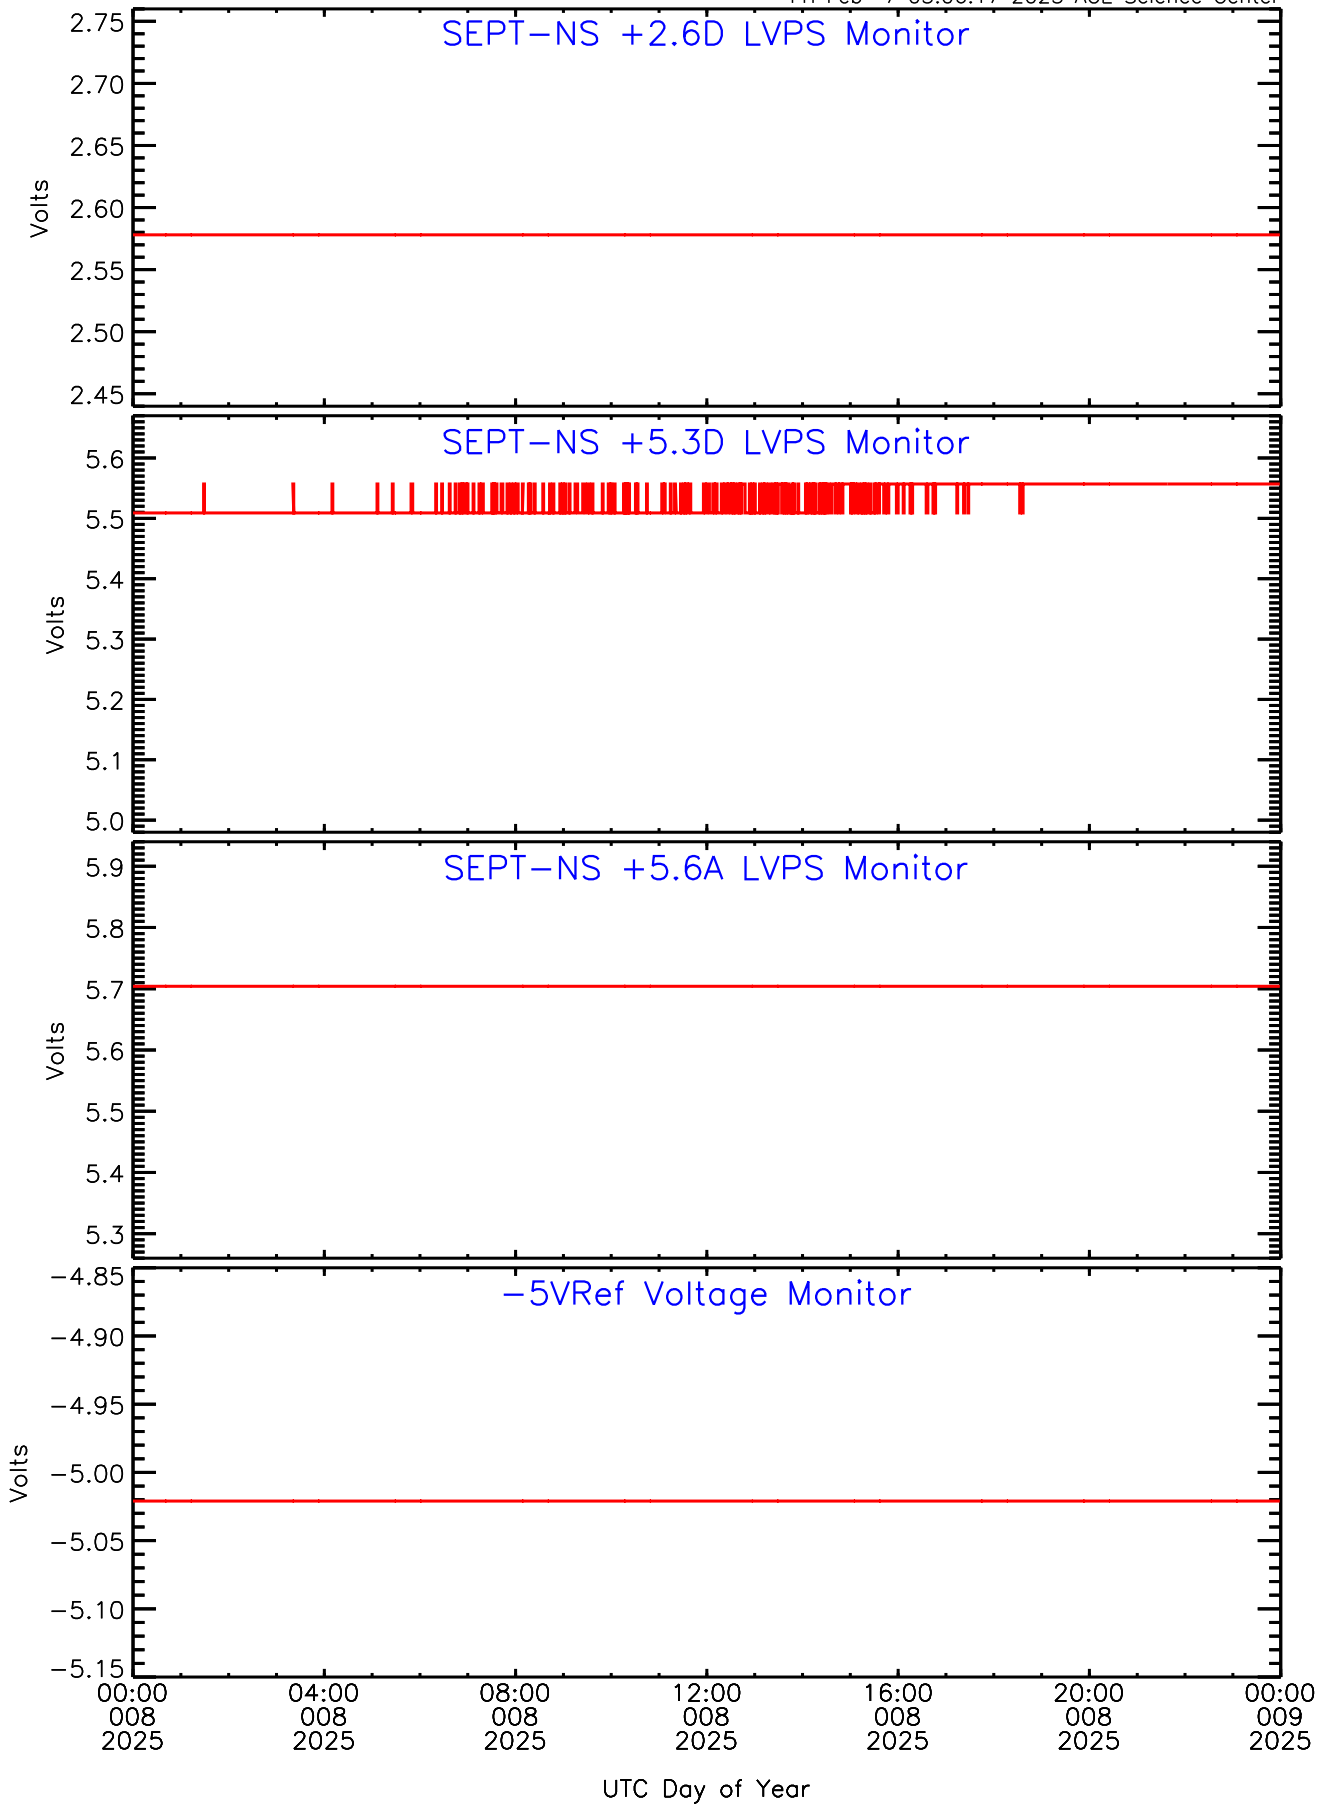

SEP-Central ahead Housekeeping Data for 2025-008

Fri Feb 7 03:06:17 2025 ACE Science Center

SEP-Central ahead Housekeeping Data for 2025-008

Fri Feb 7 03:06:17 2025 ACE Science Center

SEP-Central ahead Housekeeping Data for 2025-008

Fri Feb 7 03:06:17 2025 ACE Science Center

SEP-Central ahead Housekeeping Data for 2025-008

Fri Feb 7 03:06:17 2025 ACE Science Center

SEP-Central ahead Housekeeping Data for 2025-008

Fri Feb 7 03:06:17 2025 ACE Science Center