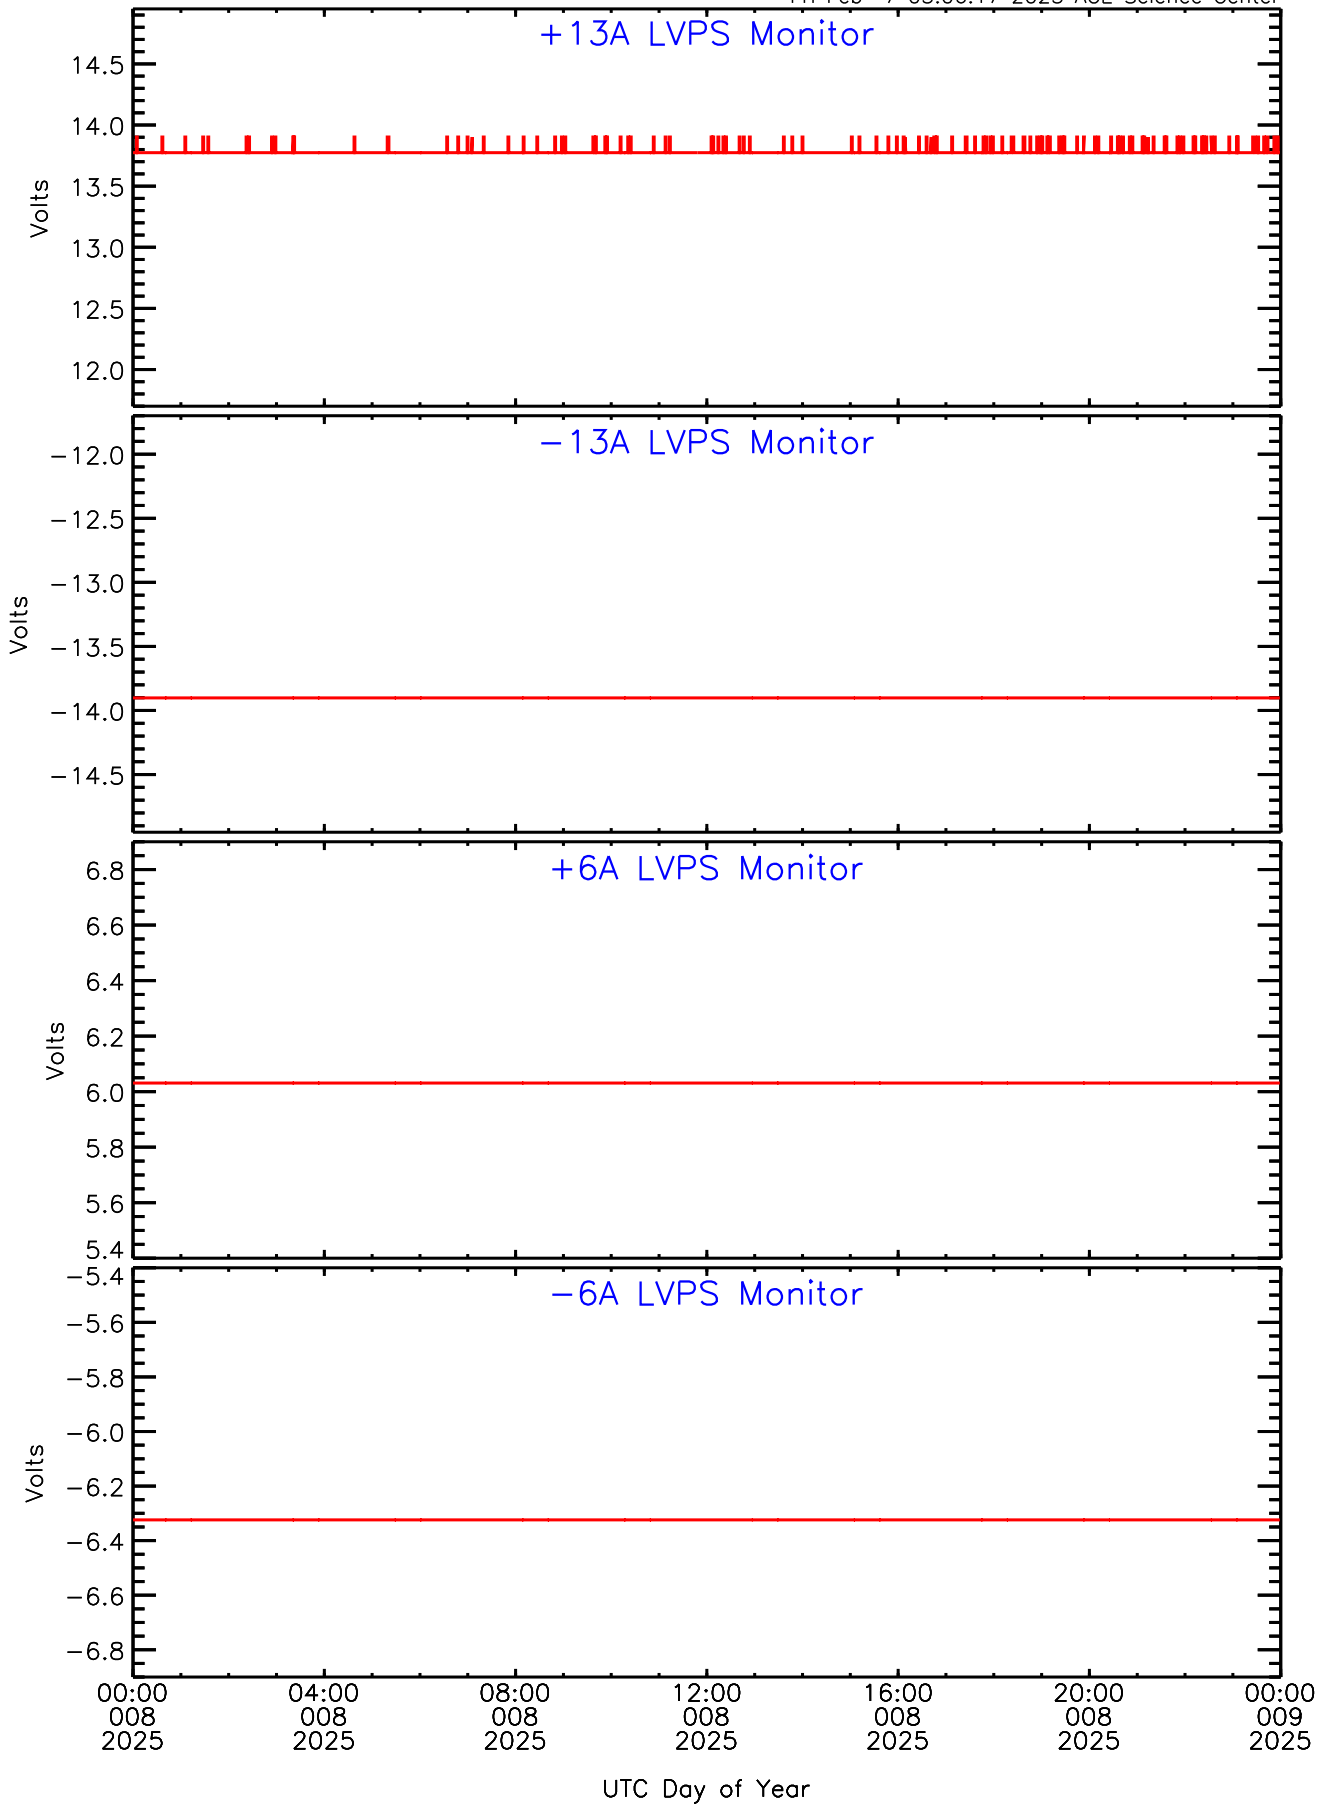

SEP-Central ahead Housekeeping Data for 2025-008

Fri Feb 7 03:06:17 2025 ACE Science Center

SEP-Central ahead Housekeeping Data for 2025-008

Fri Feb 7 03:06:17 2025 ACE Science Center

SEP-Central ahead Housekeeping Data for 2025-008

Fri Feb 7 03:06:17 2025 ACE Science Center

SEP-Central ahead Housekeeping Data for 2025-008

Fri Feb 7 03:06:17 2025 ACE Science Center

SEP-Central ahead Housekeeping Data for 2025-008

Fri Feb 7 03:06:17 2025 ACE Science Center