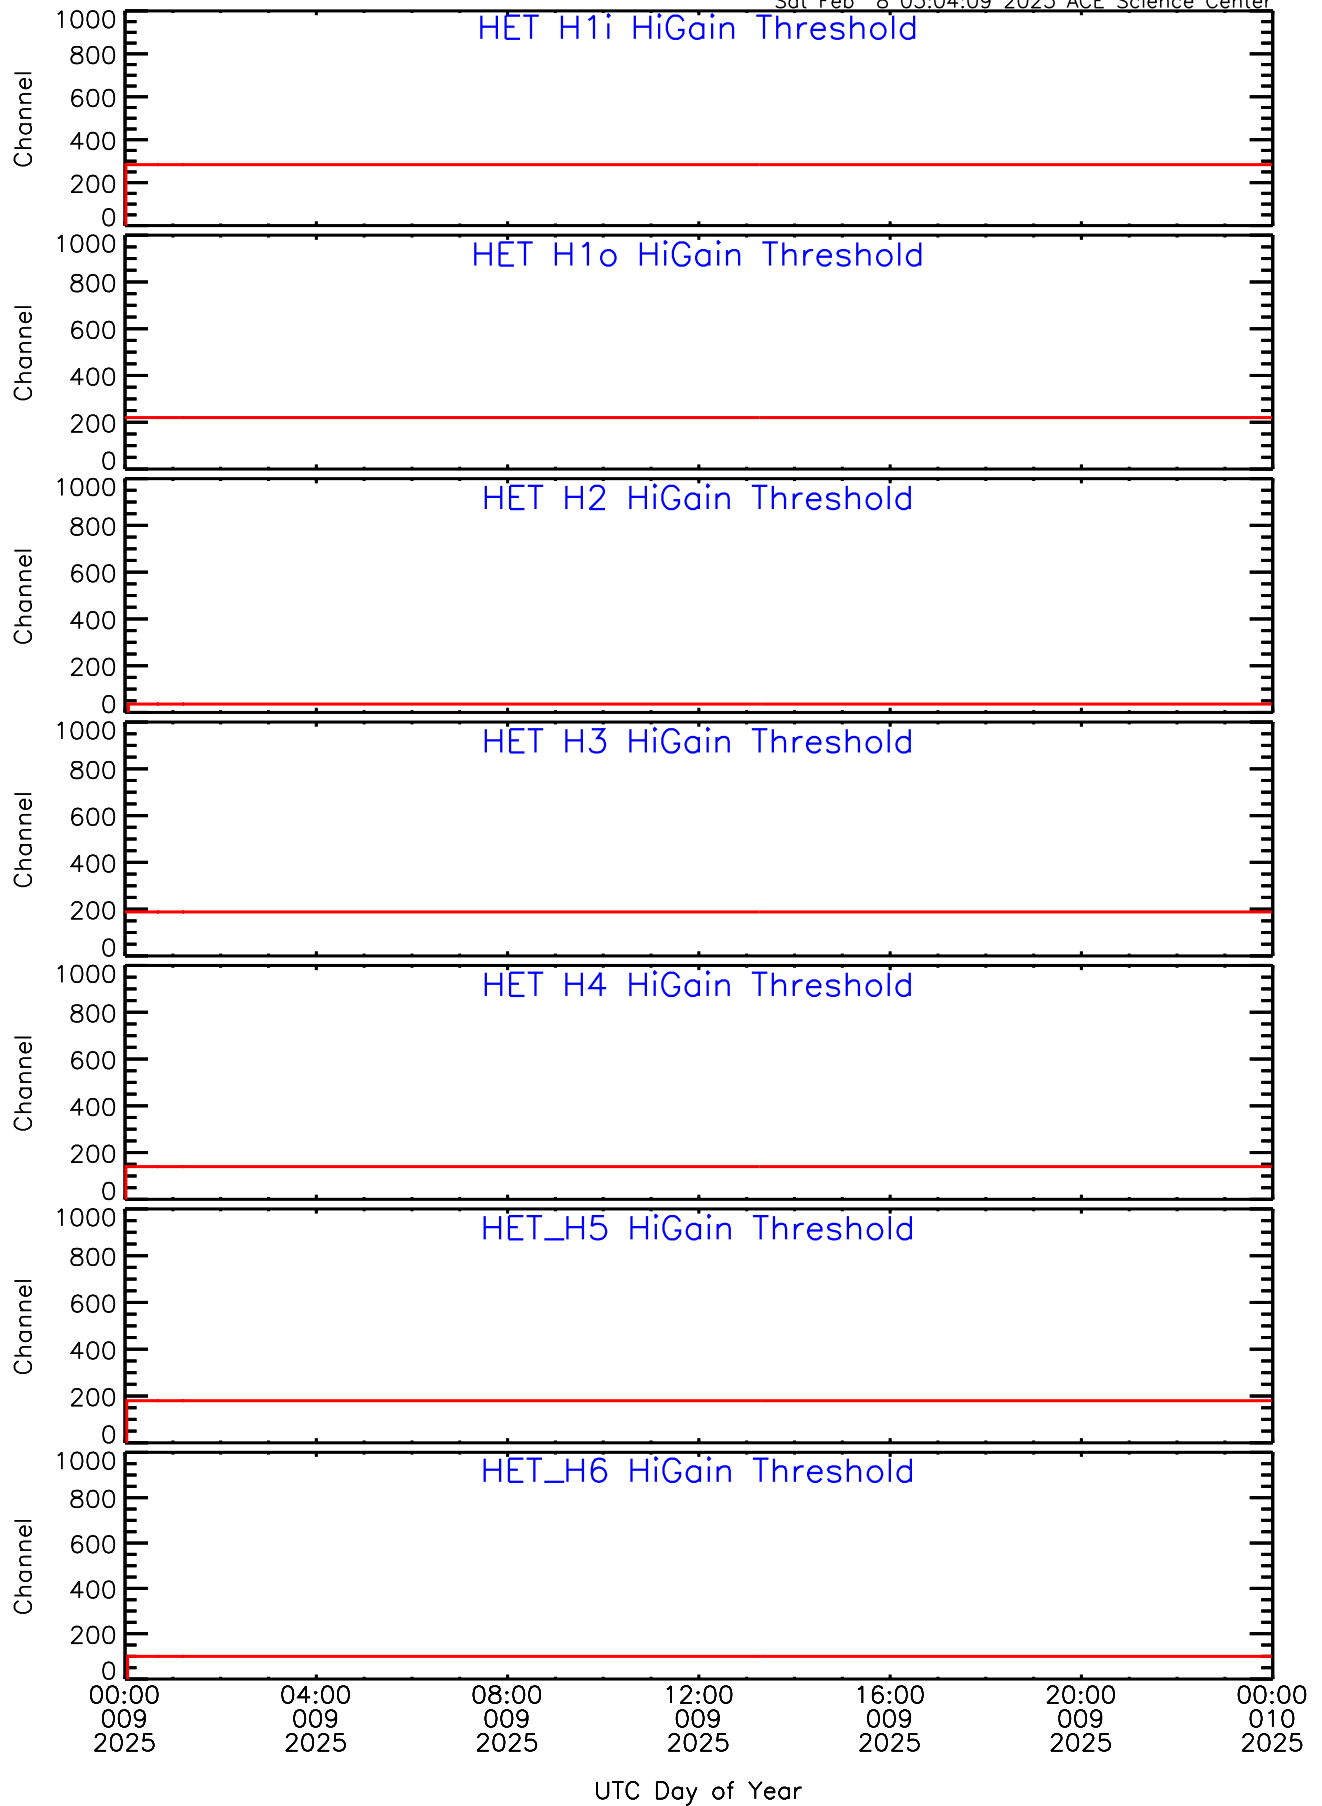

HET ahead Housekeeping Data for 2025-009

Sat Feb 8 03:04:09 2025 ACE Science Center

HET ahead Housekeeping Data for 2025-009

Sat Feb 8 03:04:09 2025 ACE Science Center

HET ahead Housekeeping Data for 2025-009

Sat Feb 8 03:04:09 2025 ACE Science Center

HET ahead Housekeeping Data for 2025-009

Sat Feb 8 03:04:09 2025 ACE Science Center