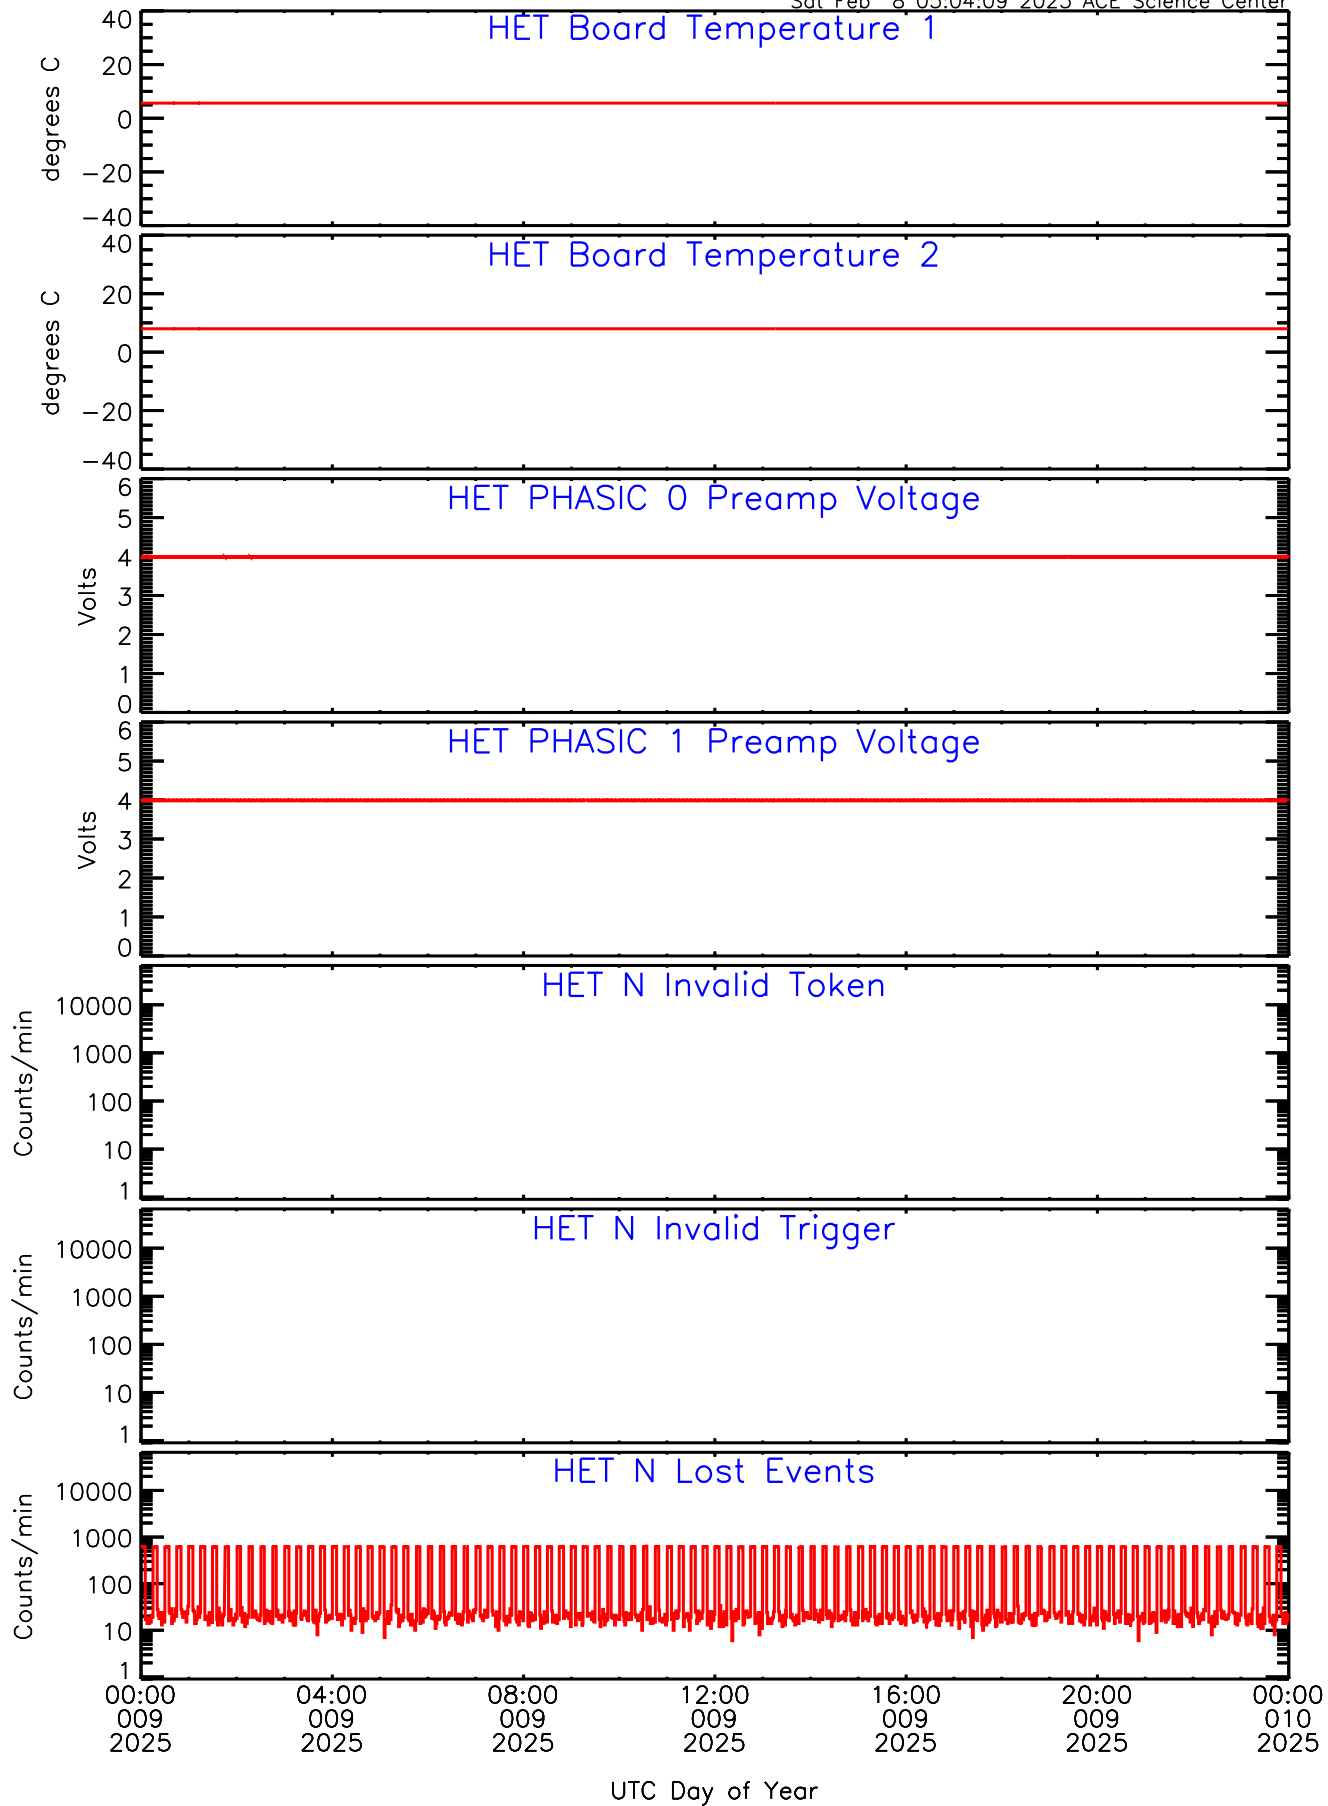

HET ahead Housekeeping Data for 2025-009

Sat Feb 8 03:04:09 2025 ACE Science Center