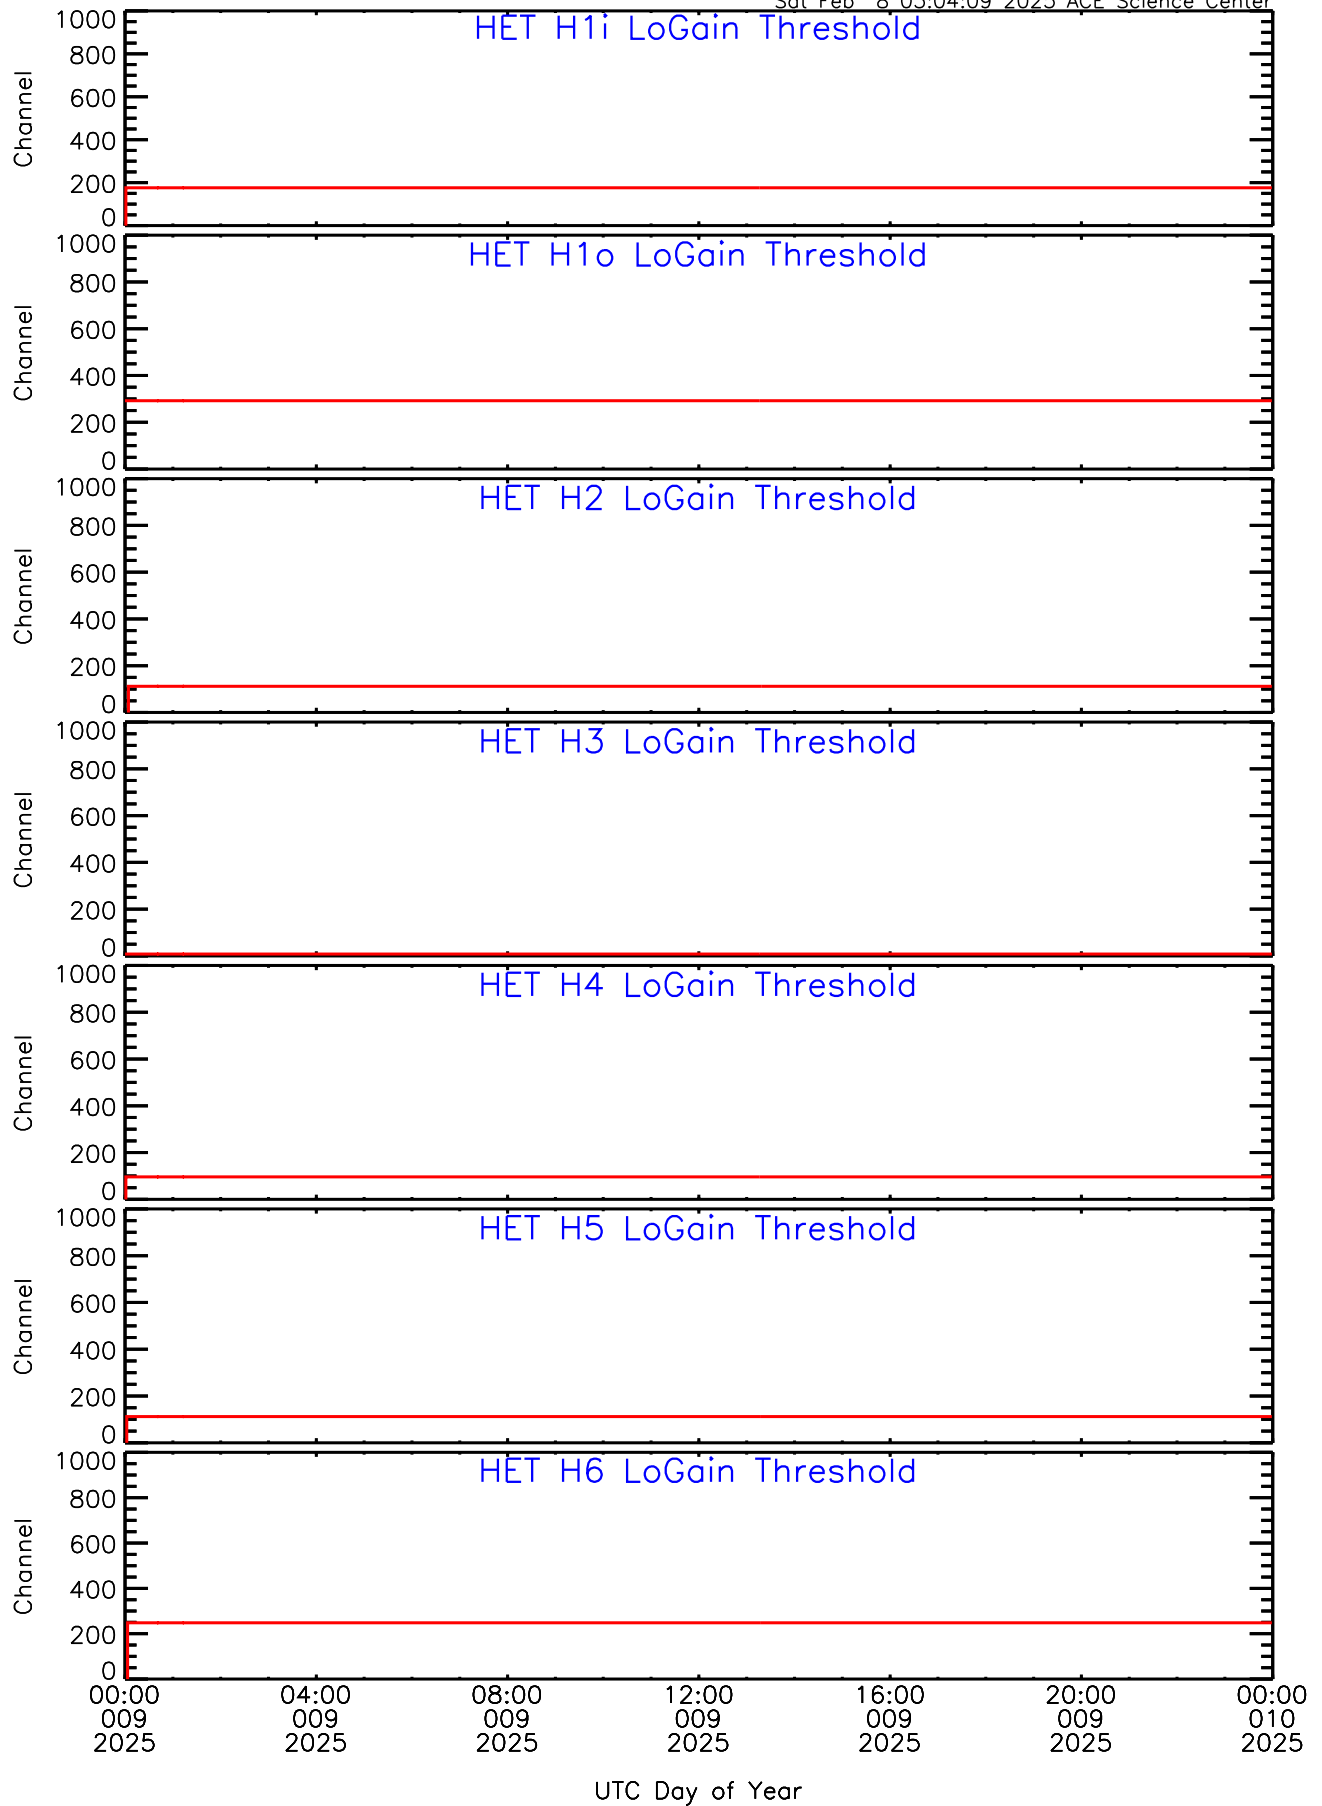

HET ahead Housekeeping Data for 2025-009

Sat Feb 8 03:04:09 2025 ACE Science Center

HET ahead Housekeeping Data for 2025-009

Sat Feb 8 03:04:09 2025 ACE Science Center

HET ahead Housekeeping Data for 2025-009

Sat Feb 8 03:04:09 2025 ACE Science Center

HET ahead Housekeeping Data for 2025-009

Sat Feb 8 03:04:09 2025 ACE Science Center