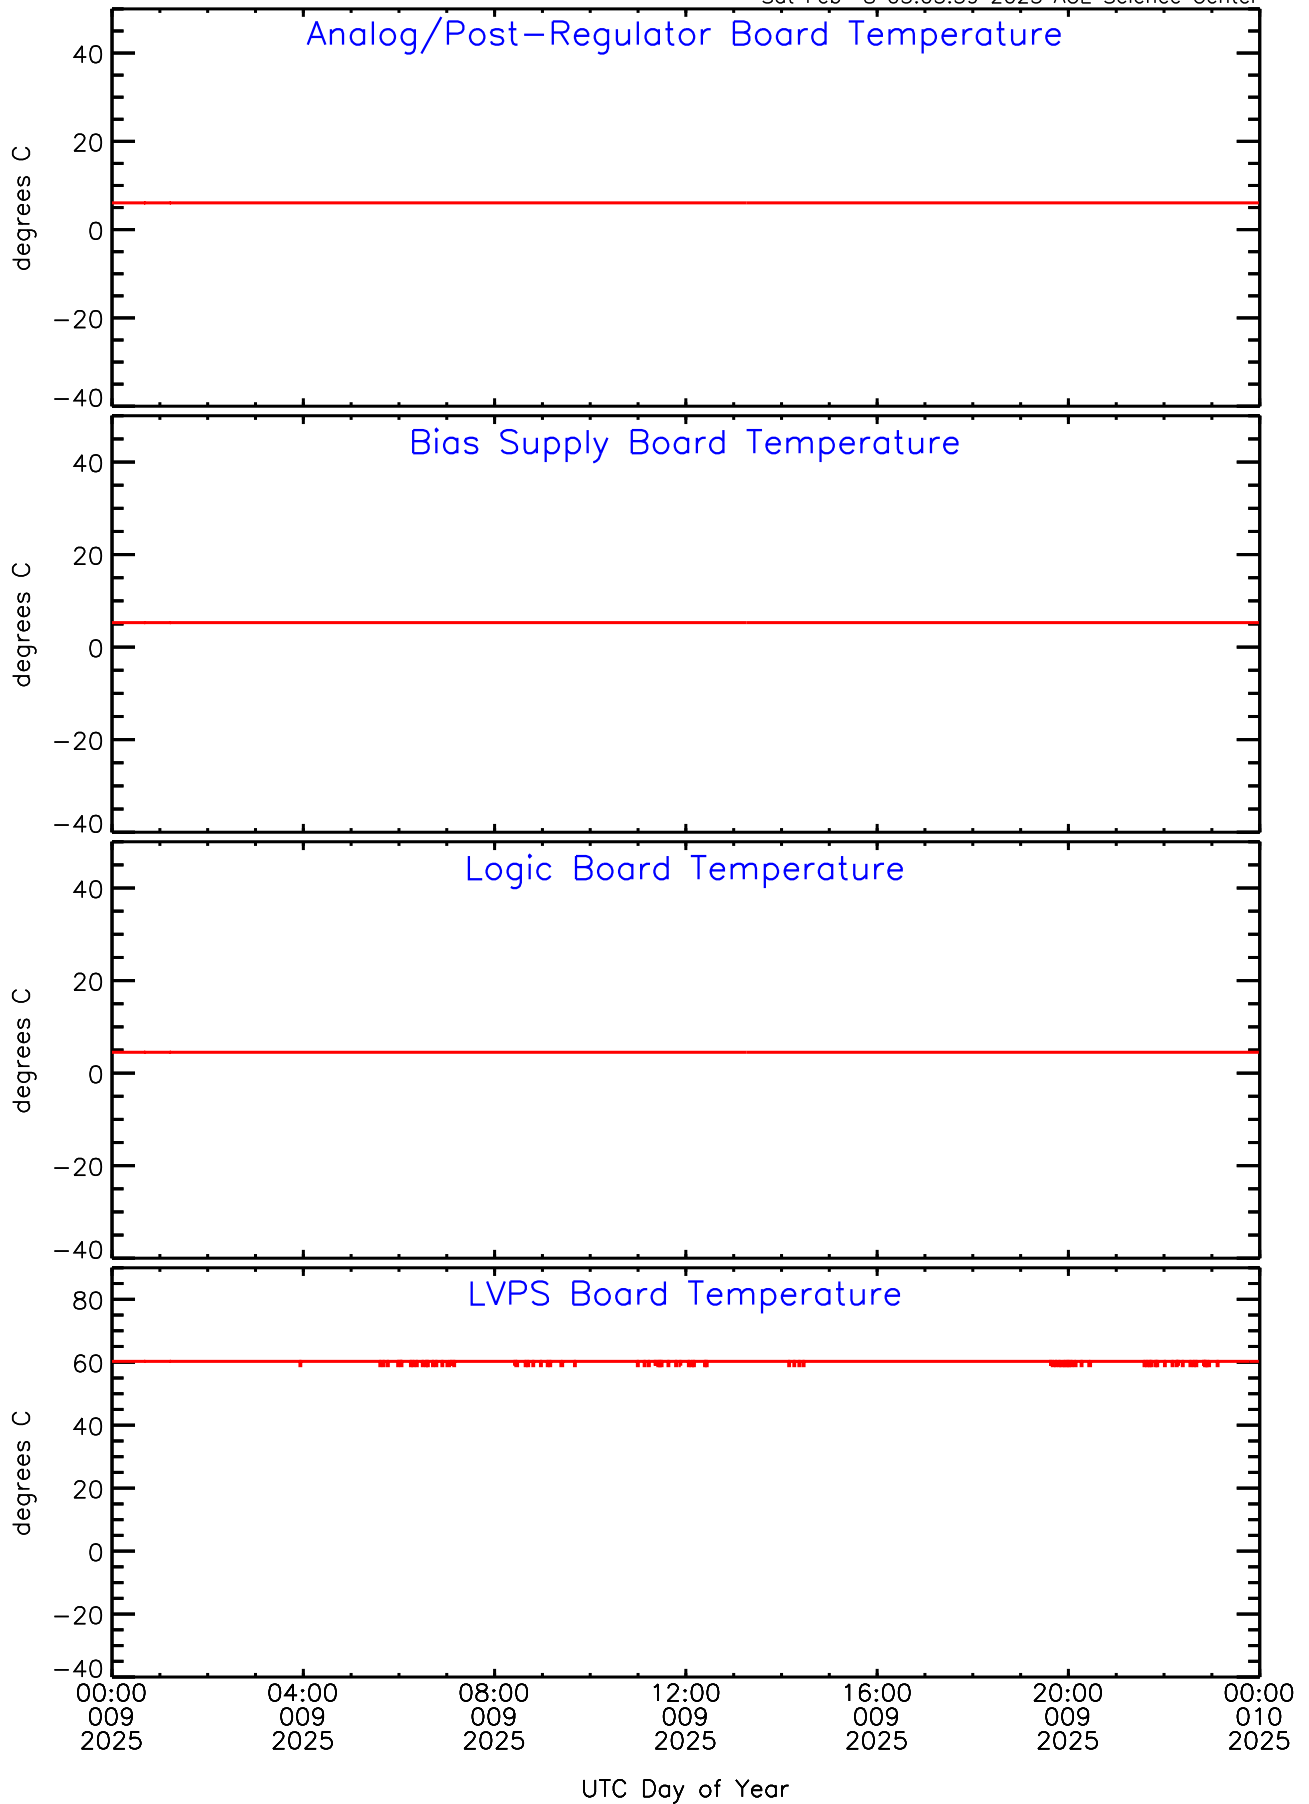

# SEP-Central ahead Housekeeping Data for 2025-009

Sat Feb 8 03:05:59 2025 ACE Science Center