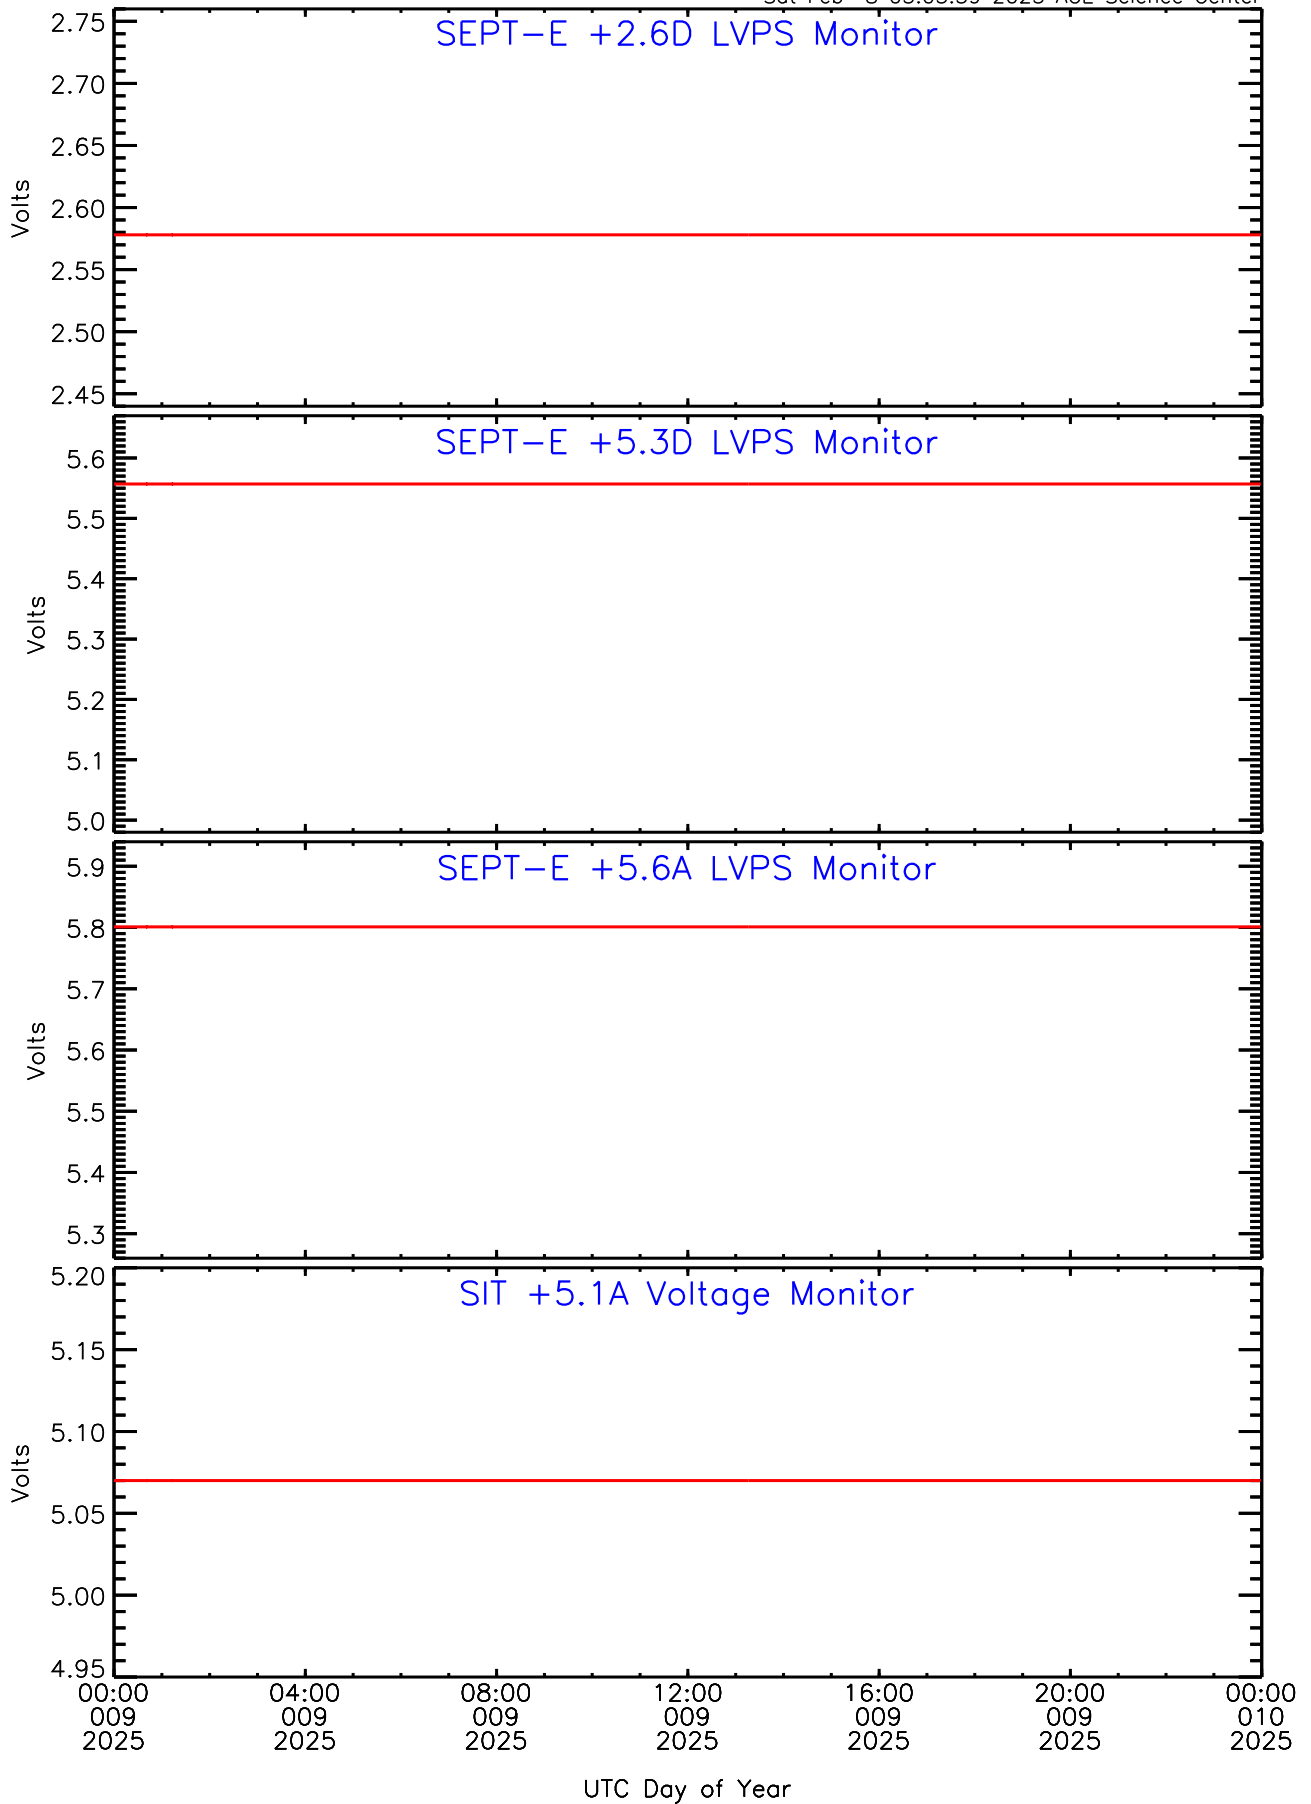

SEP-Central ahead Housekeeping Data for 2025-009

Sat Feb 8 03:05:59 2025 ACE Science Center