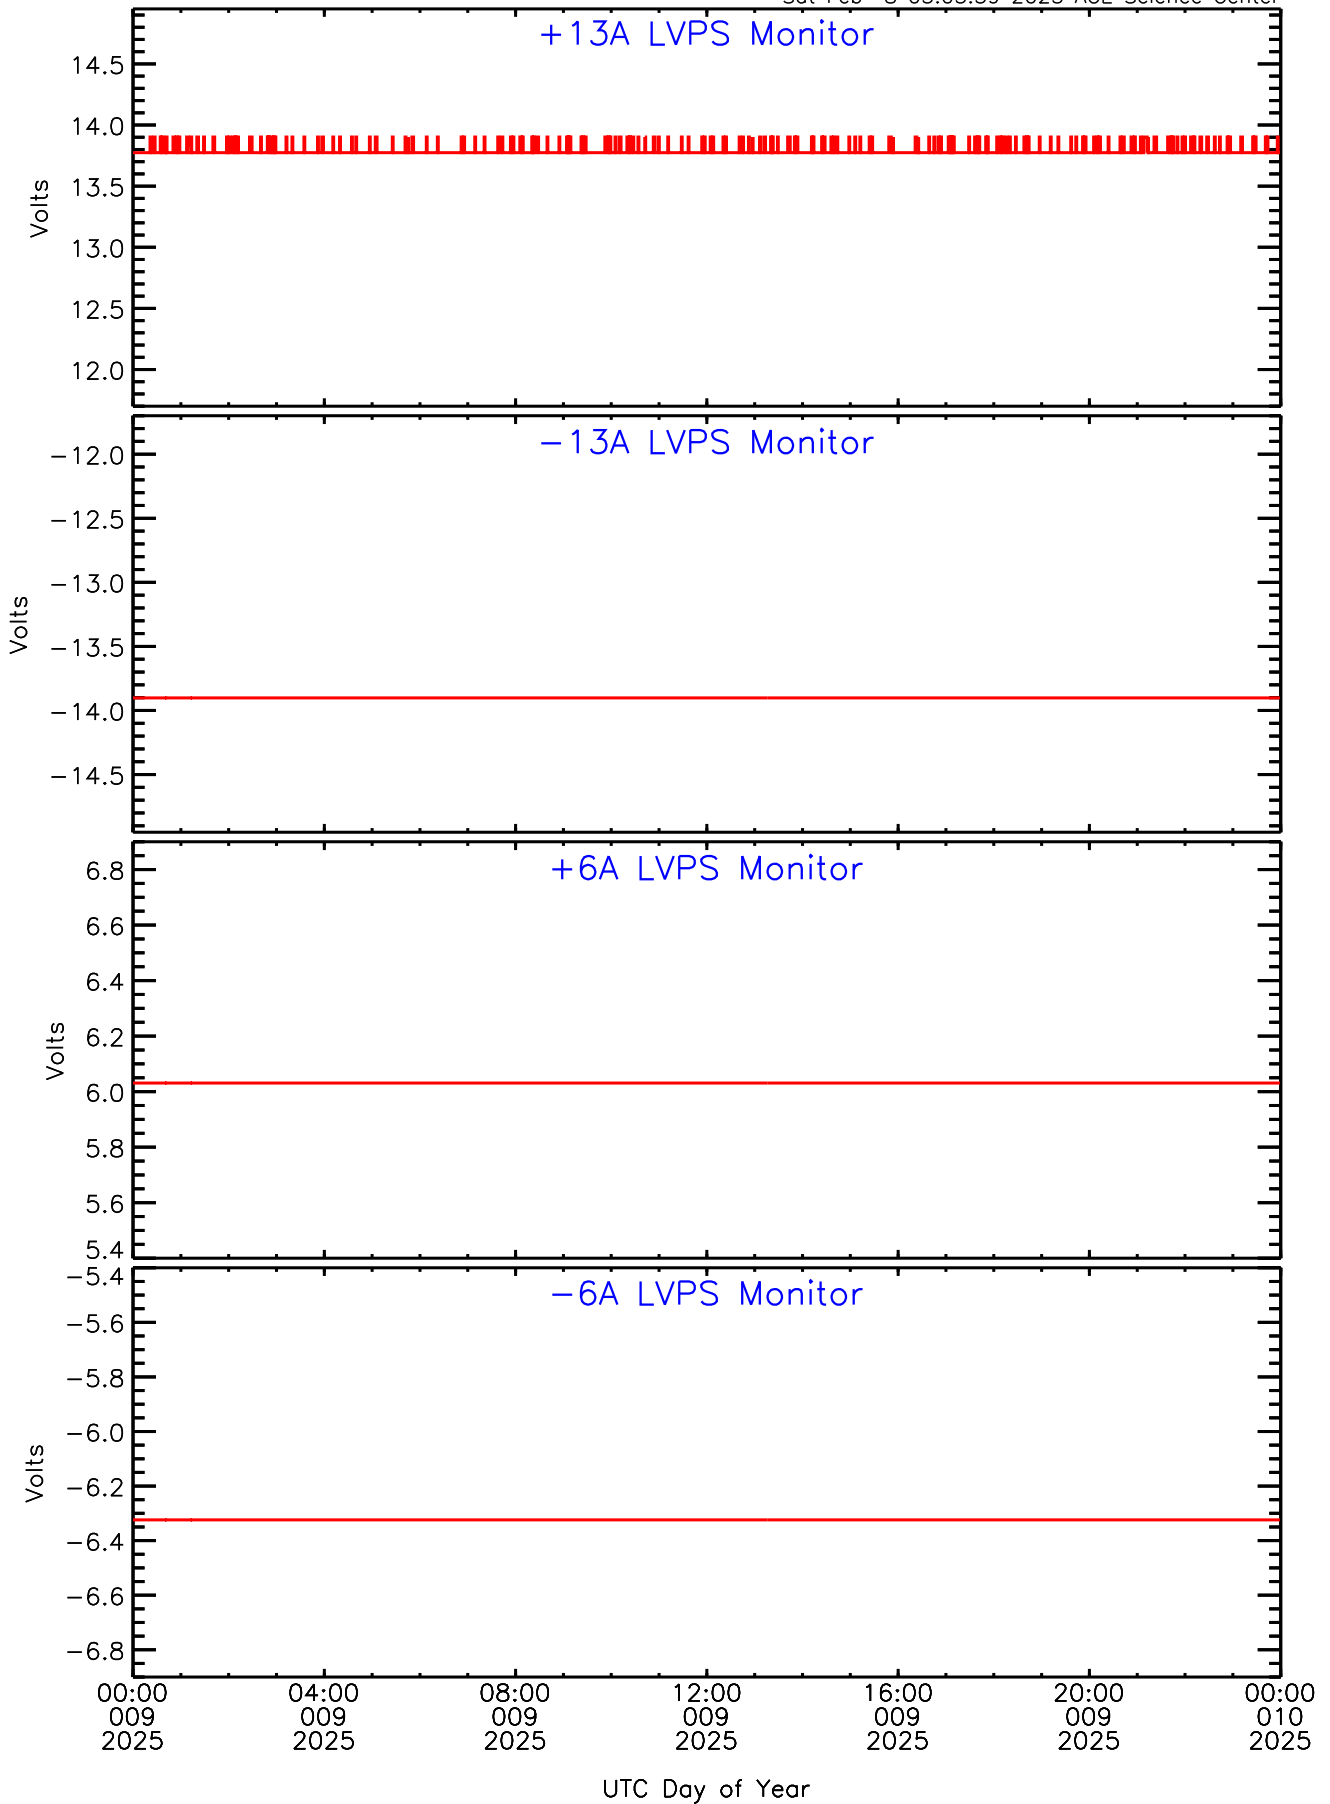

SEP-Central ahead Housekeeping Data for 2025-009

Sat Feb 8 03:05:59 2025 ACE Science Center