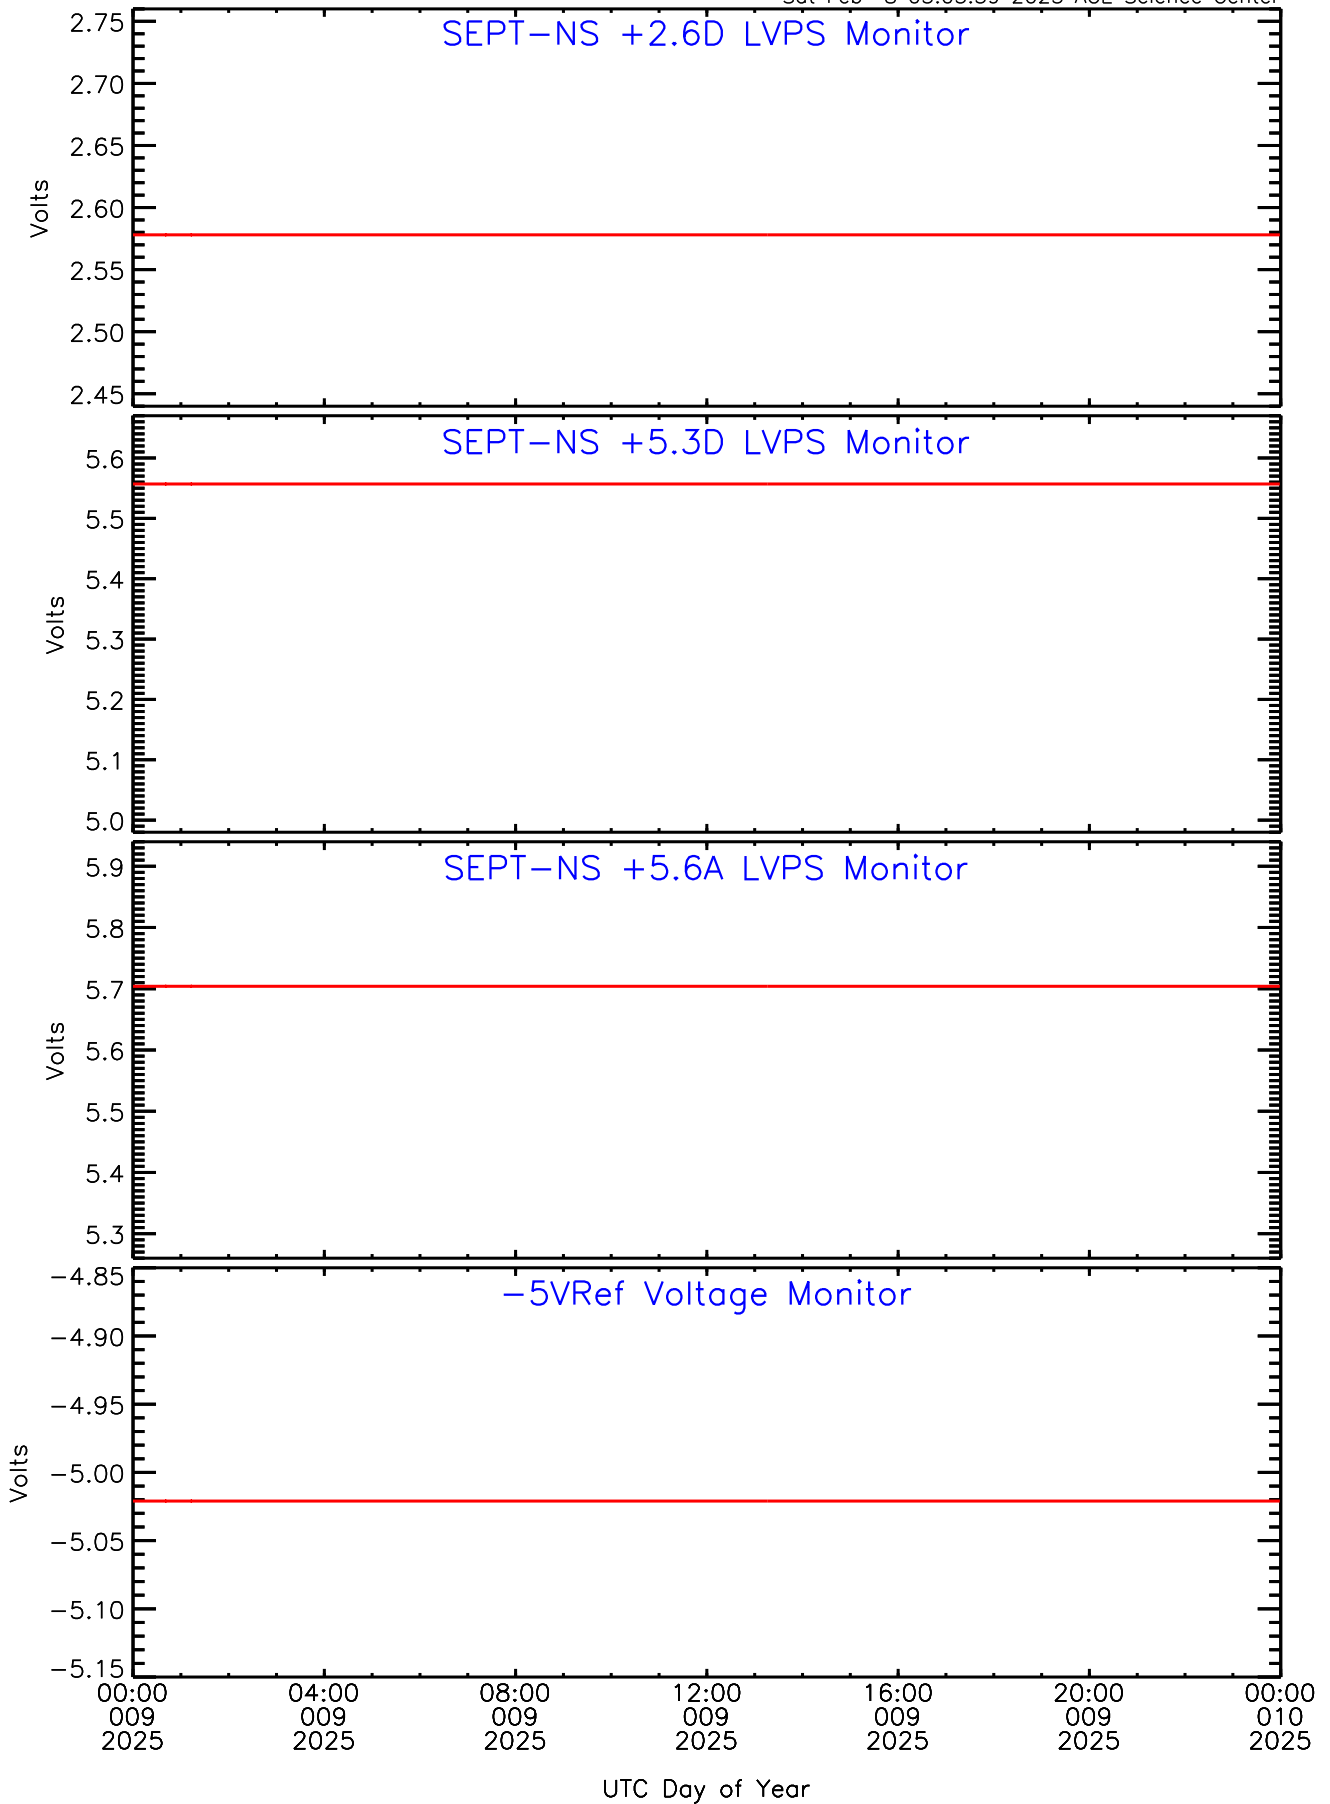

SEP-Central ahead Housekeeping Data for 2025-009

Sat Feb 8 03:05:59 2025 ACE Science Center