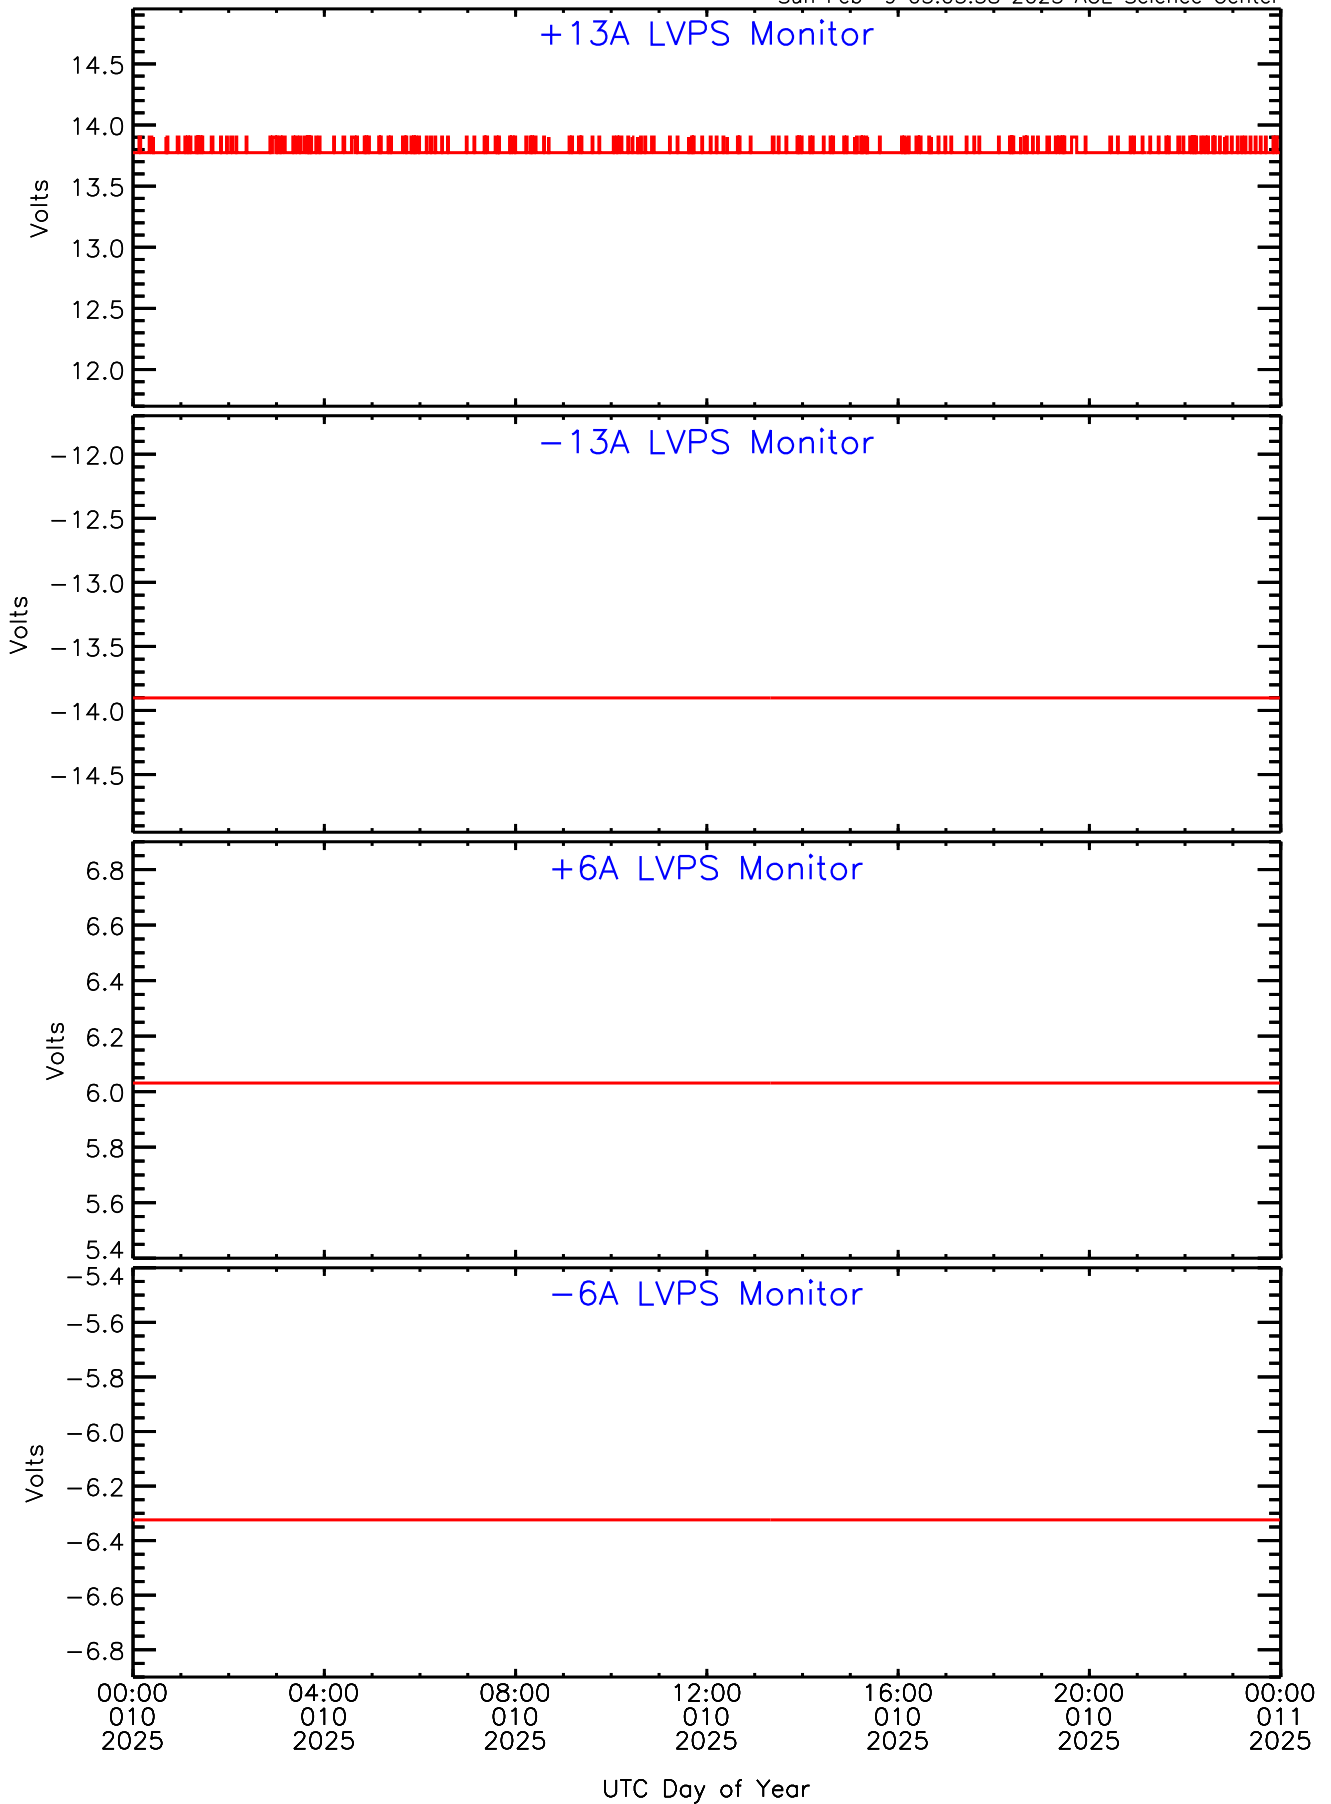

SEP-Central ahead Housekeeping Data for 2025-010

Sun Feb 9 03:05:37 2025 ACE Science Center

SEP-Central ahead Housekeeping Data for 2025-010

Sun Feb 9 03:05:37 2025 ACE Science Center

SEP-Central ahead Housekeeping Data for 2025-010

Sun Feb 9 03:05:38 2025 ACE Science Center

SEP-Central ahead Housekeeping Data for 2025-010

Sun Feb 9 03:05:38 2025 ACE Science Center

SEP-Central ahead Housekeeping Data for 2025-010

Sun Feb 9 03:05:38 2025 ACE Science Center