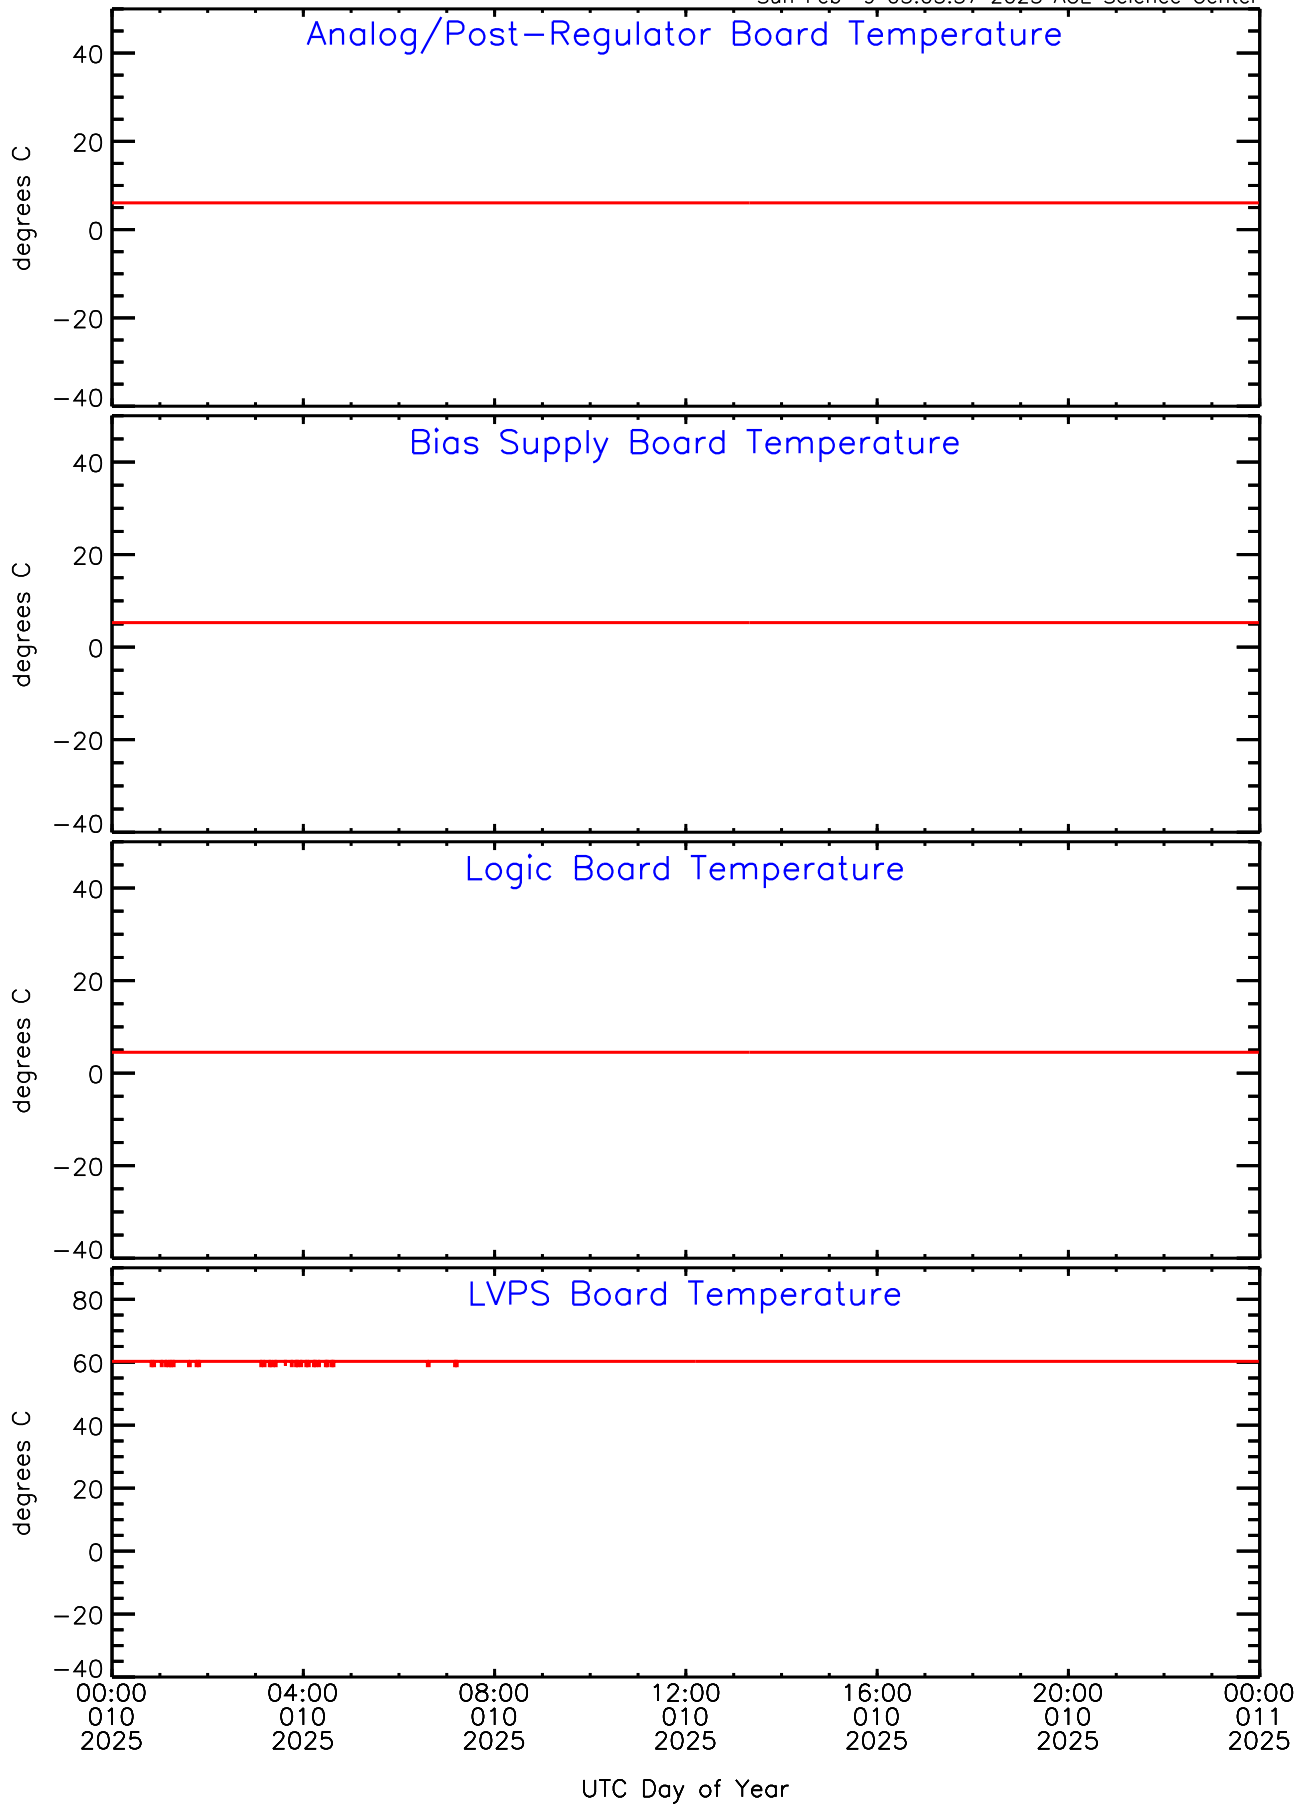

SEP-Central ahead Housekeeping Data for 2025-010

Sun Feb 9 03:05:37 2025 ACE Science Center

SEP-Central ahead Housekeeping Data for 2025-010

Sun Feb 9 03:05:37 2025 ACE Science Center

SEP-Central ahead Housekeeping Data for 2025-010

Sun Feb 9 03:05:38 2025 ACE Science Center

SEP-Central ahead Housekeeping Data for 2025-010

Sun Feb 9 03:05:38 2025 ACE Science Center

SEP-Central ahead Housekeeping Data for 2025-010

Sun Feb 9 03:05:38 2025 ACE Science Center