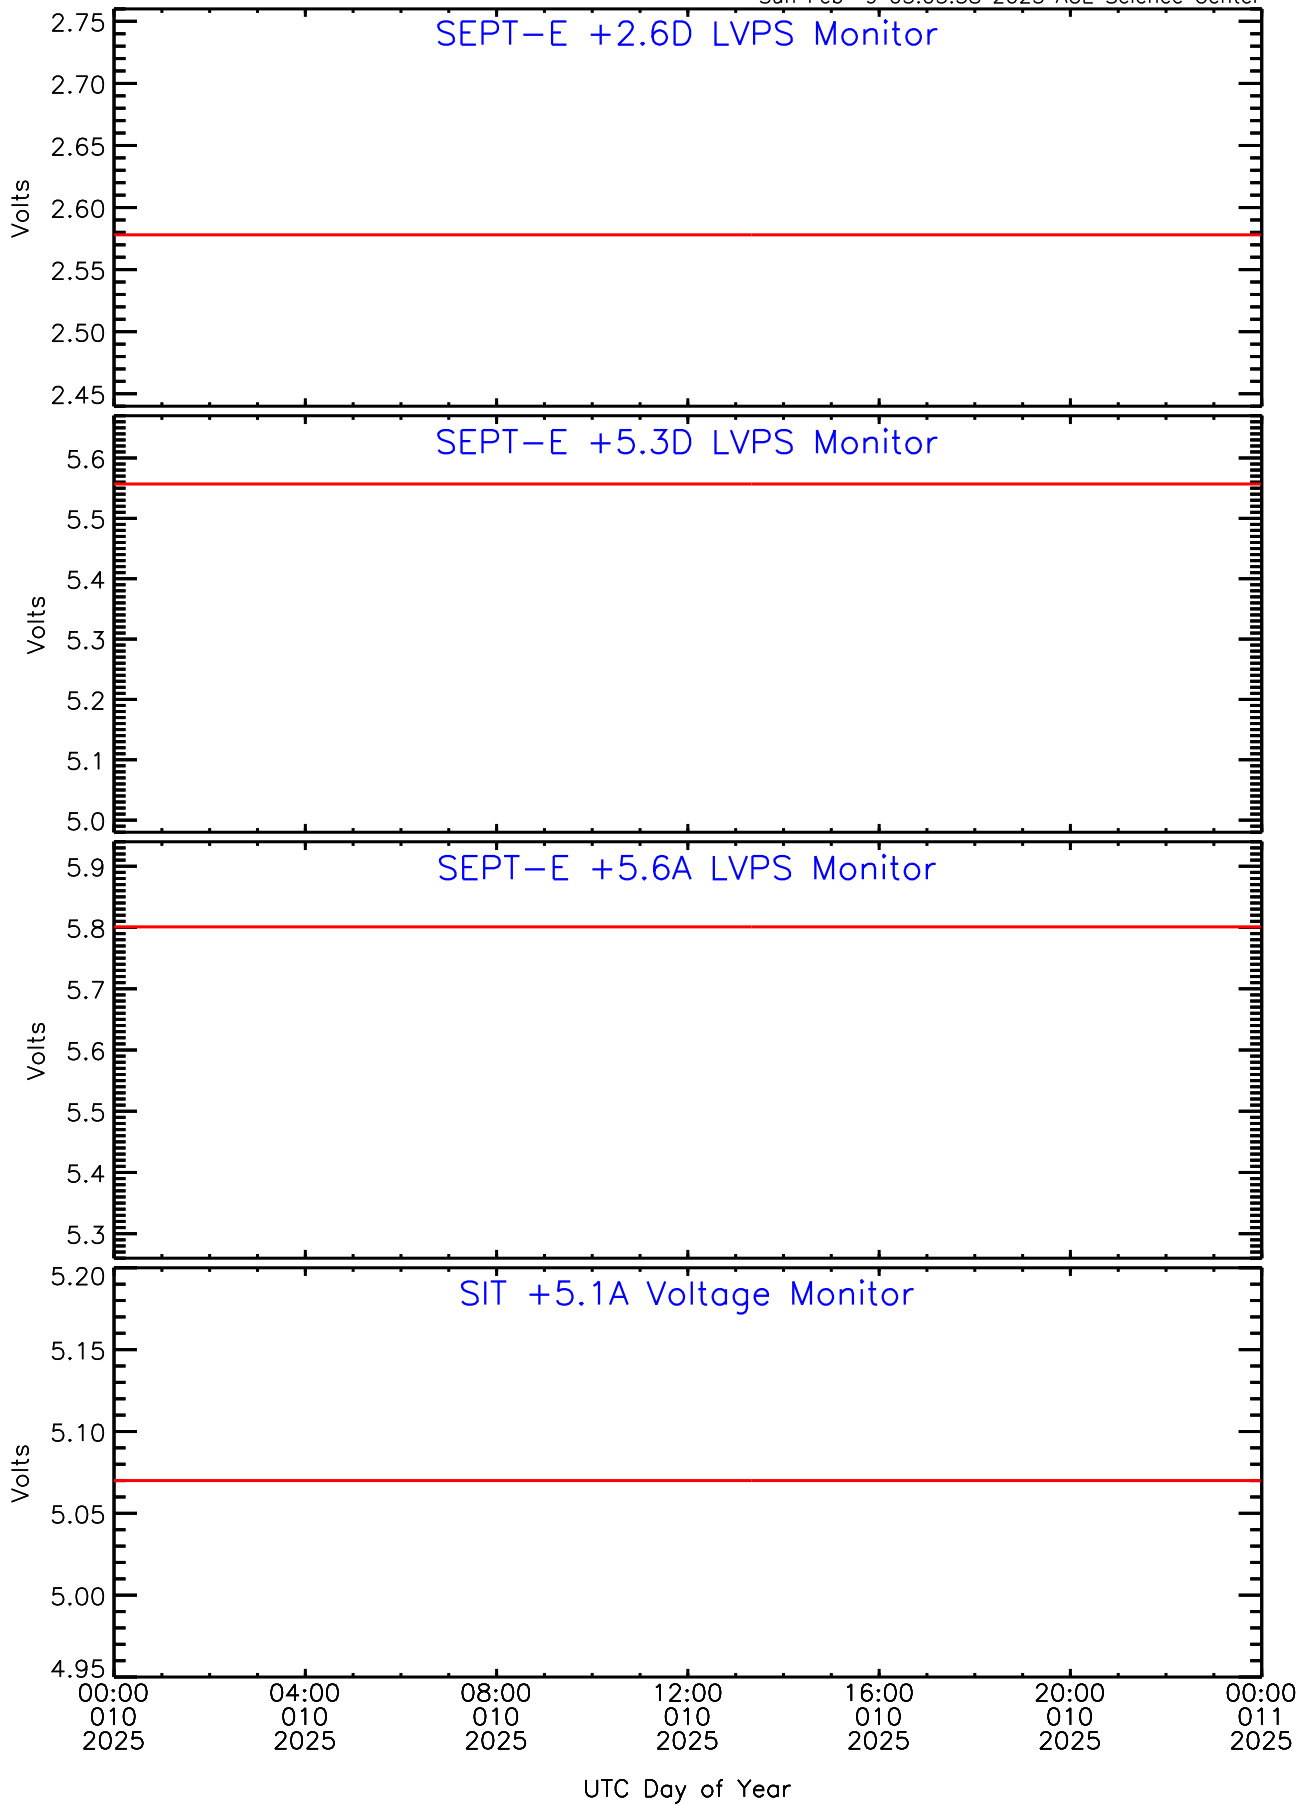

Sun Feb 9 03:05:38 2025 ACE Science Center

SEP-Central ahead Housekeeping Data for 2025-010

Sun Feb 9 03:05:38 2025 ACE Science Center

SEP-Central ahead Housekeeping Data for 2025-010

Sun Feb 9 03:05:38 2025 ACE Science Center