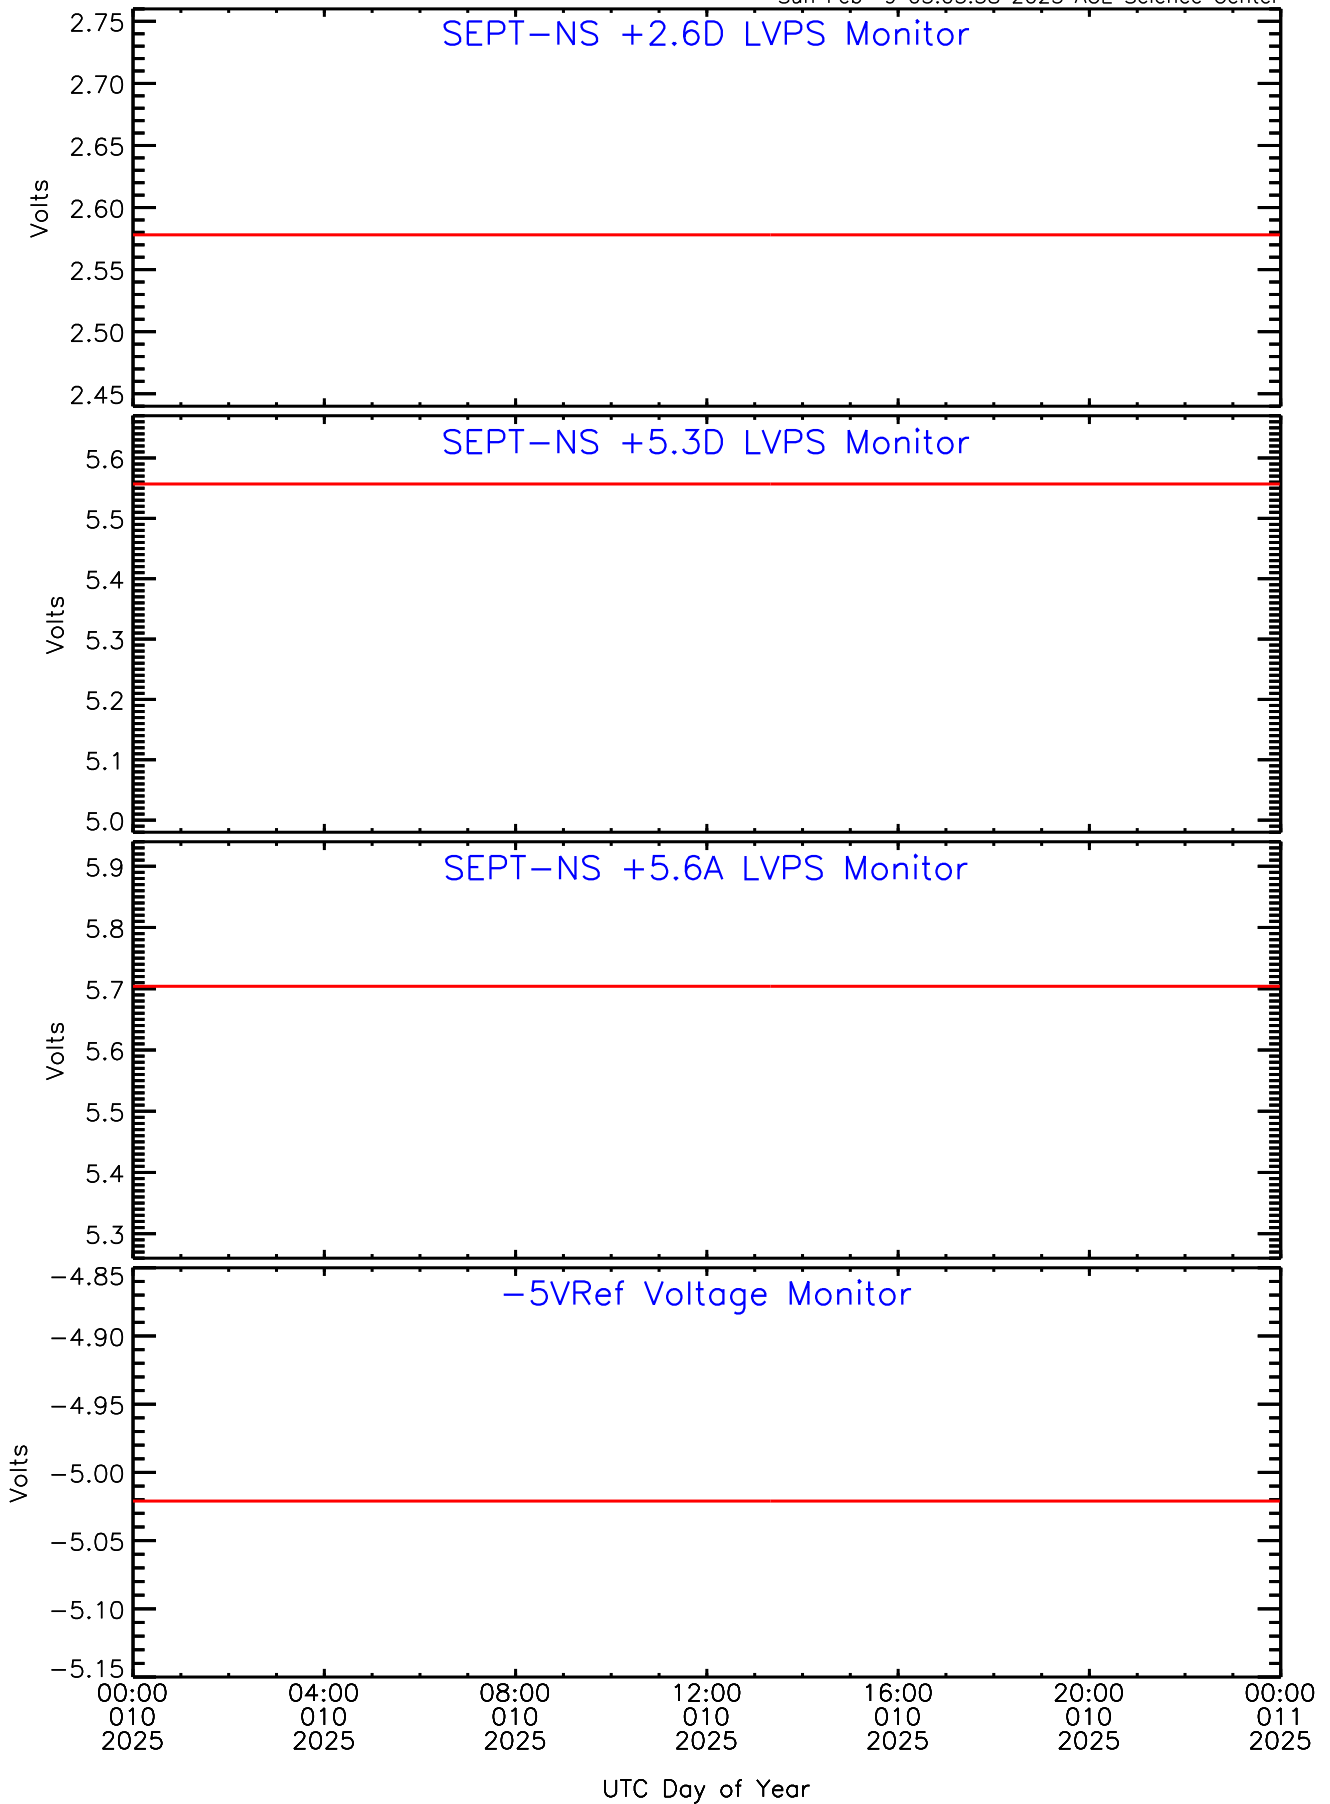

SEP-Central ahead Housekeeping Data for 2025-010

Sun Feb 9 03:05:38 2025 ACE Science Center