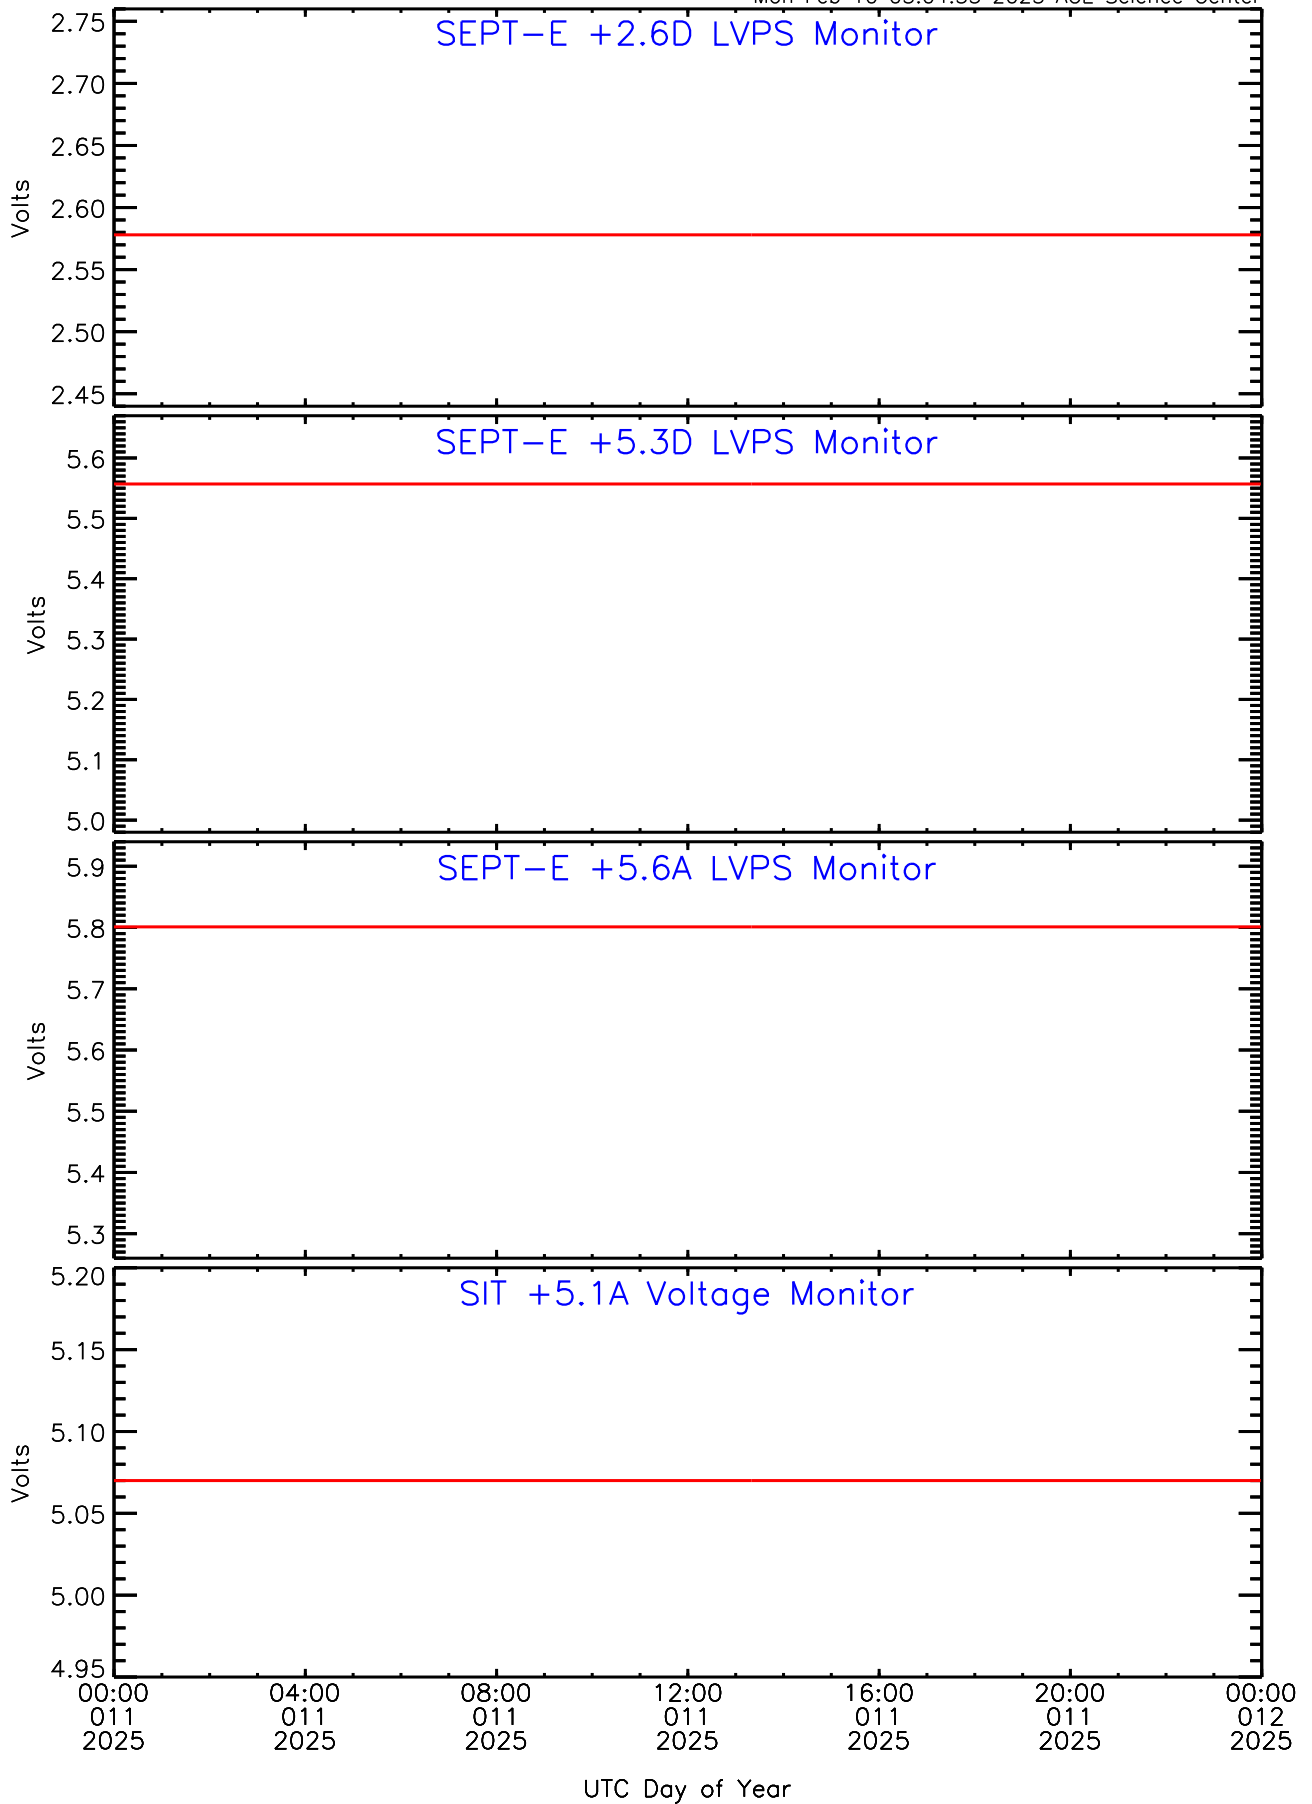

Mon Feb 10 03:04:52 2025 ACE Science Center

SEP-Central ahead Housekeeping Data for 2025-011

Mon Feb 10 03:04:53 2025 ACE Science Center

SEP-Central ahead Housekeeping Data for 2025-011

Mon Feb 10 03:04:53 2025 ACE Science Center