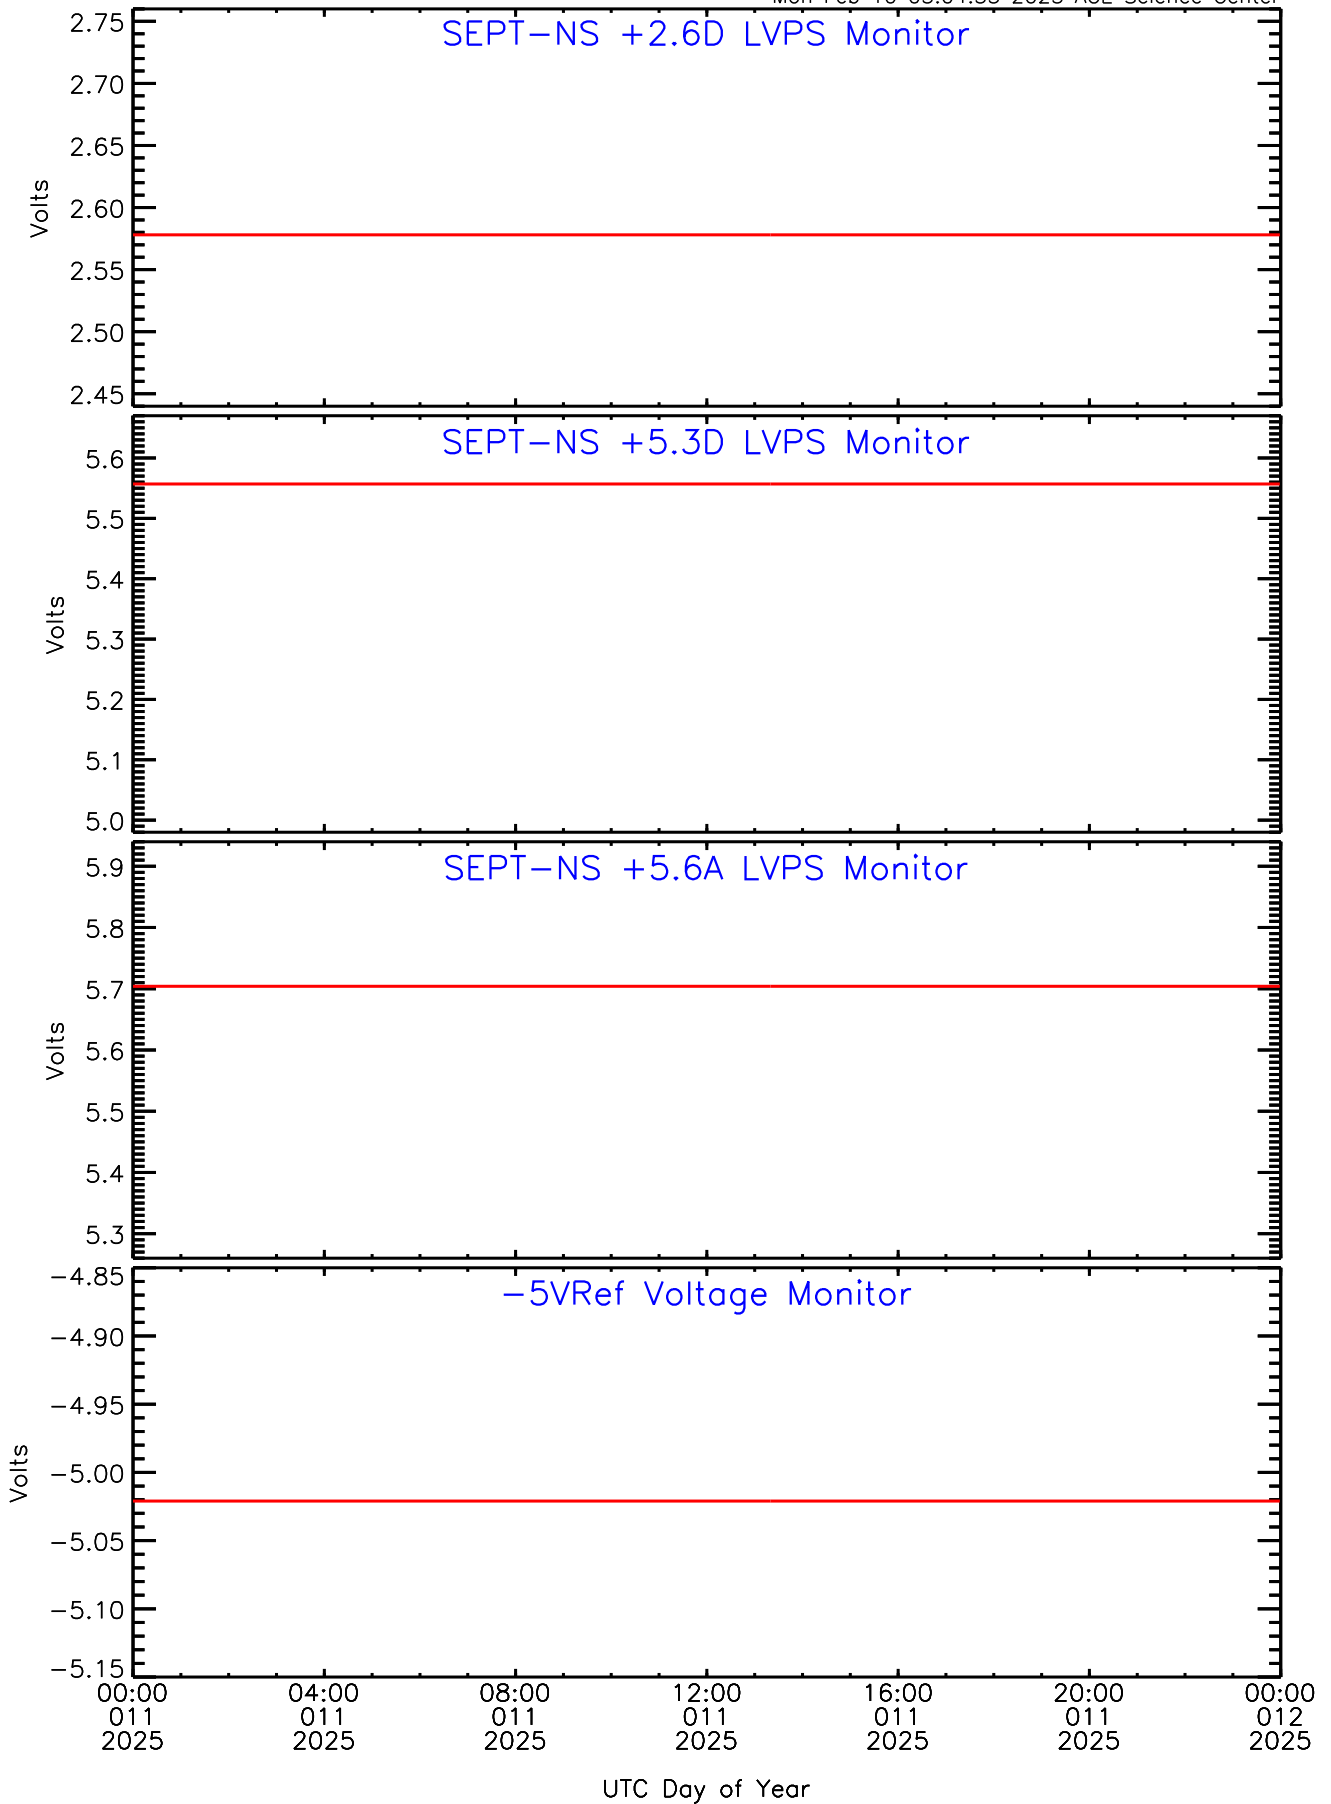

SEP-Central ahead Housekeeping Data for 2025-011

Mon Feb 10 03:04:52 2025 ACE Science Center

SEP-Central ahead Housekeeping Data for 2025-011

Mon Feb 10 03:04:52 2025 ACE Science Center

SEP-Central ahead Housekeeping Data for 2025-011

Mon Feb 10 03:04:52 2025 ACE Science Center

SEP-Central ahead Housekeeping Data for 2025-011

Mon Feb 10 03:04:53 2025 ACE Science Center

SEP-Central ahead Housekeeping Data for 2025-011

Mon Feb 10 03:04:53 2025 ACE Science Center