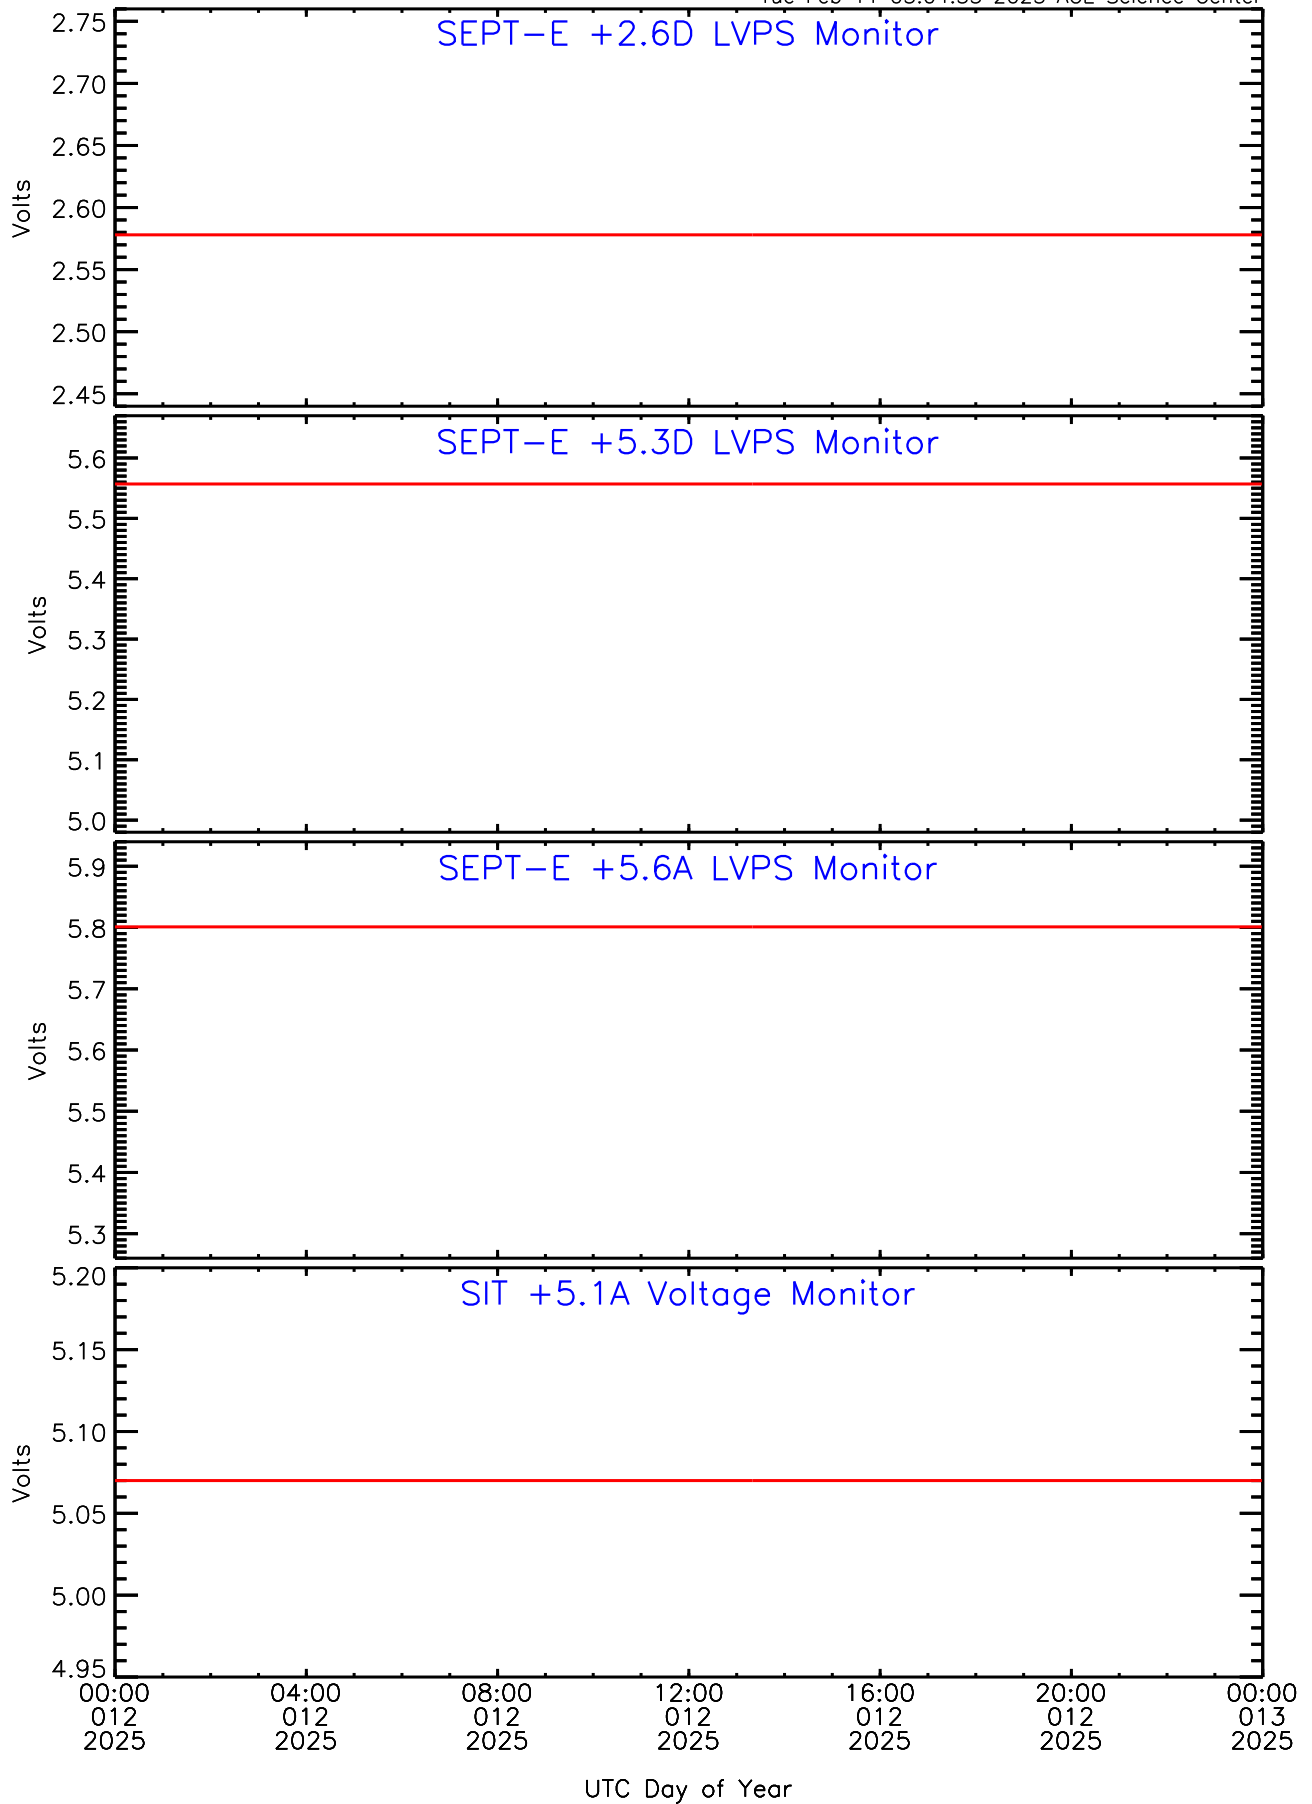

SEP-Central ahead Housekeeping Data for 2025-012

Tue Feb 11 03:04:53 2025 ACE Science Center