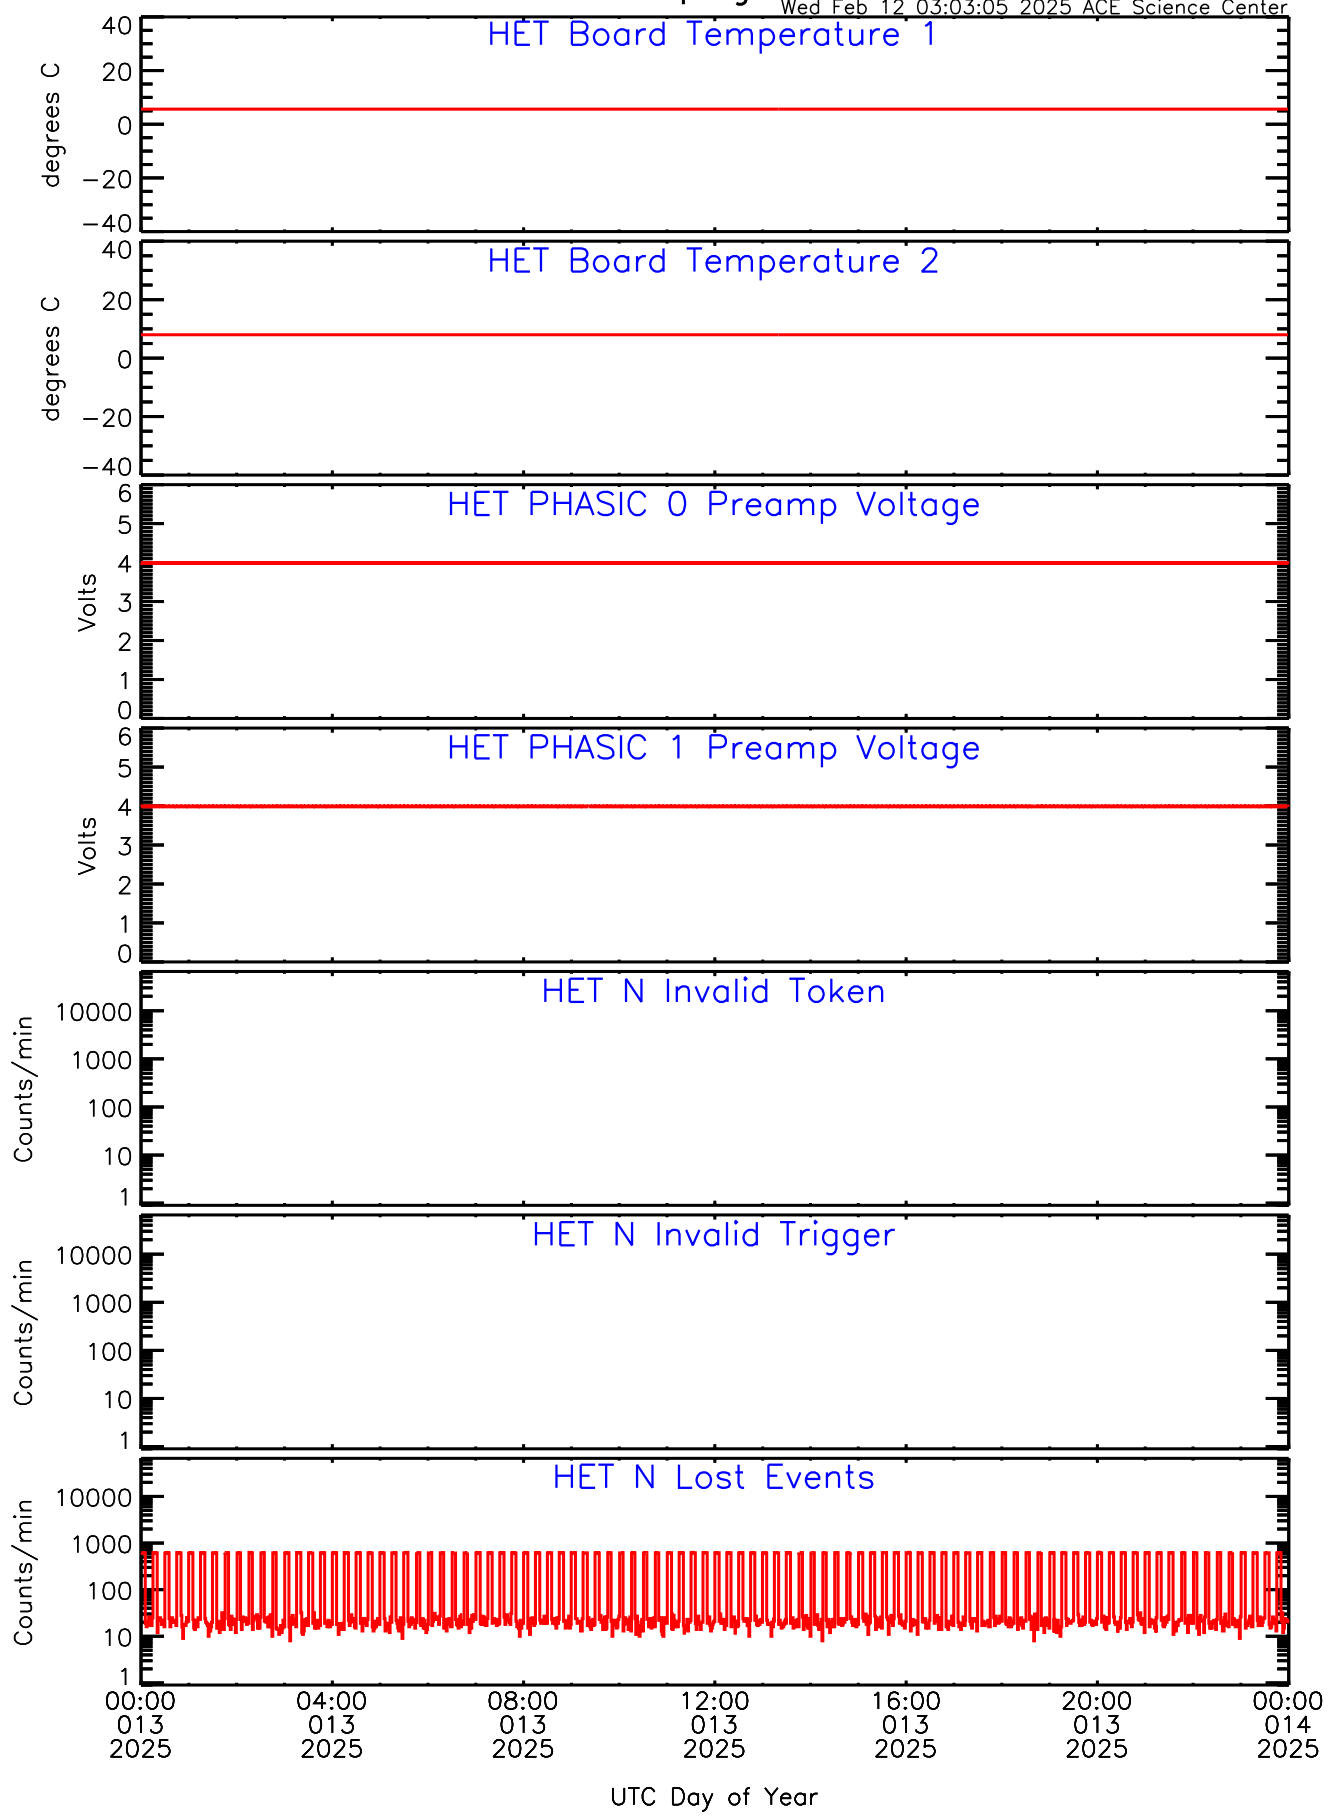

HET ahead Housekeeping Data for 2025-013

Wed Feb 12 03:03:05 2025 ACE Science Center