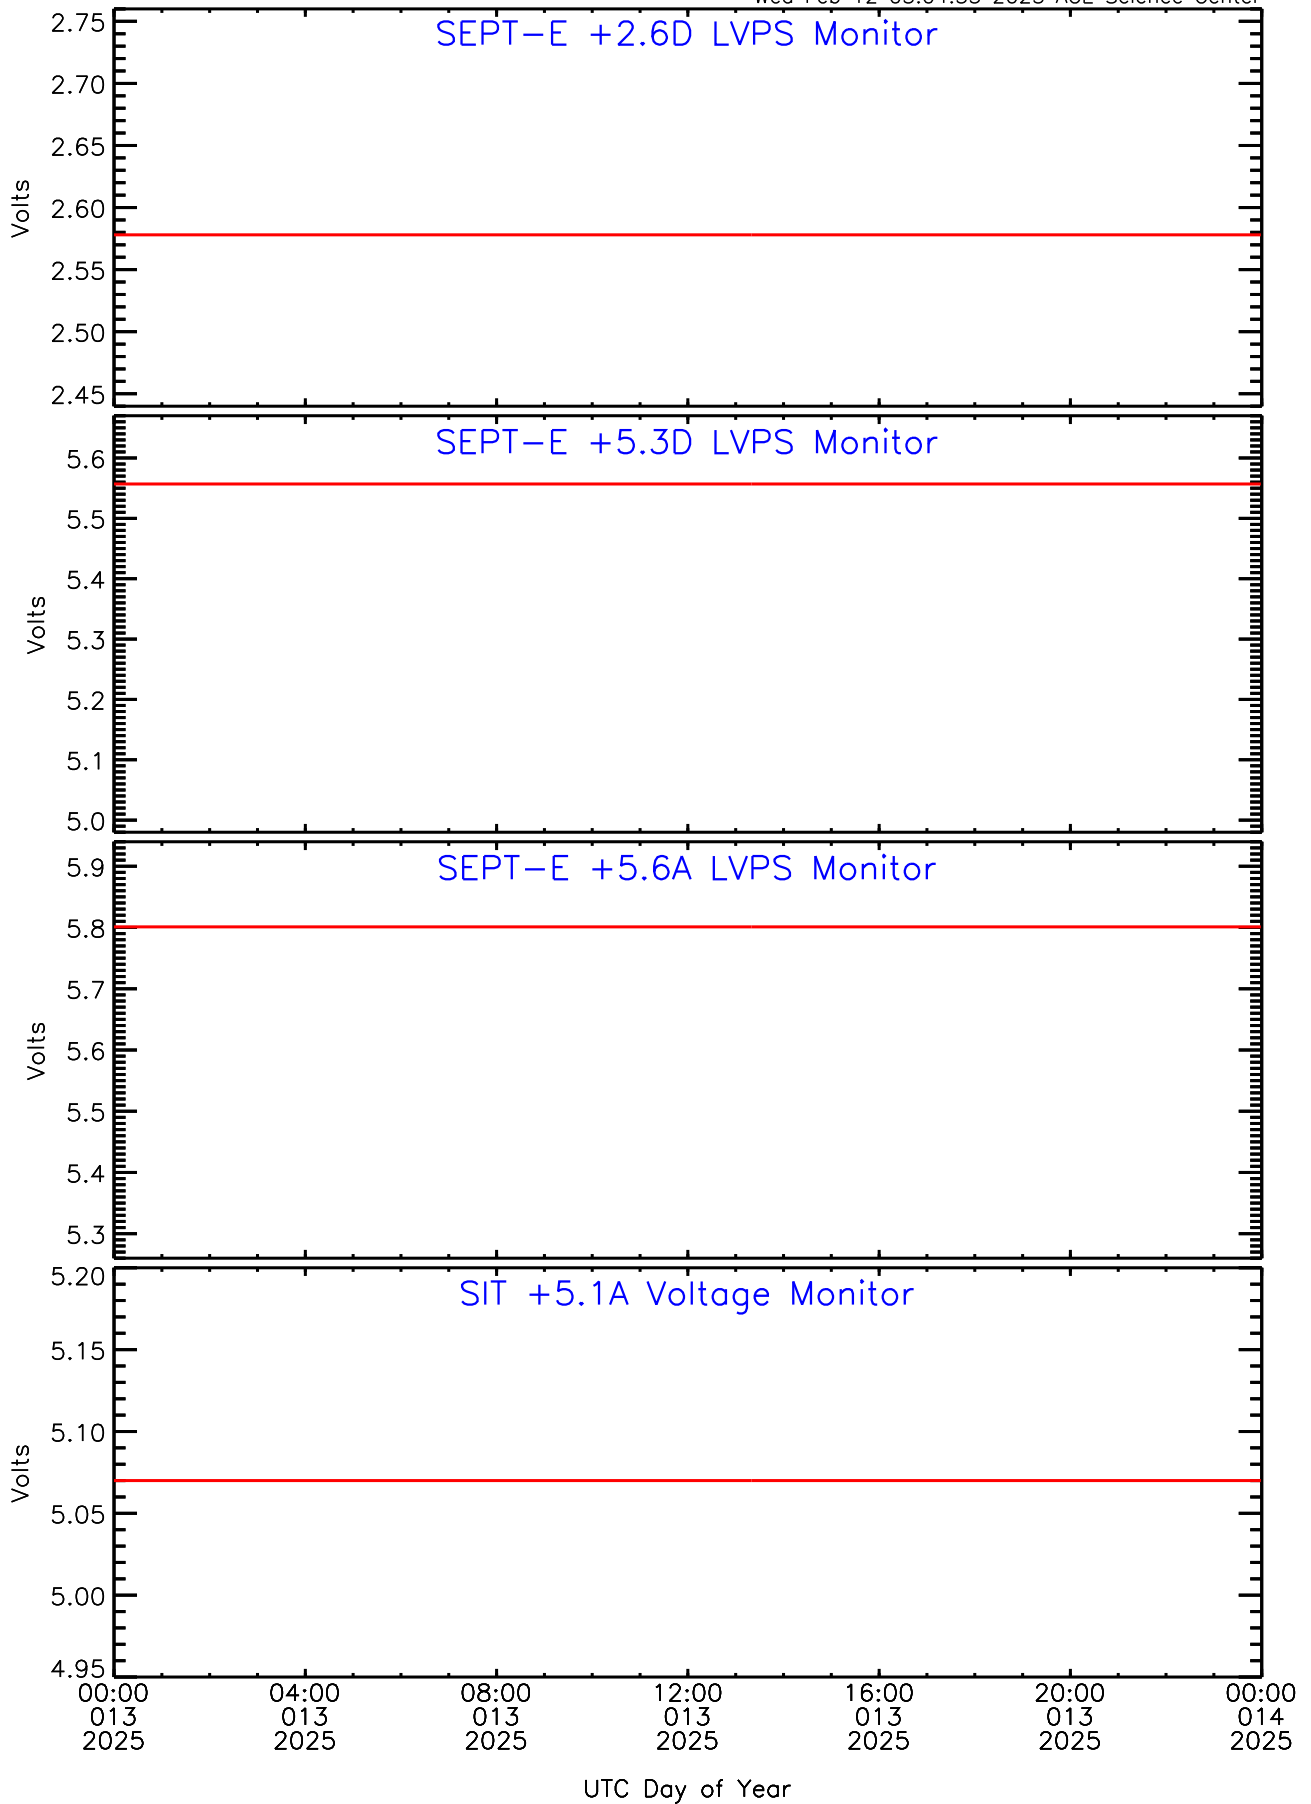

Wed Feb 12 03:04:55 2025 ACE Science Center

SEP-Central ahead Housekeeping Data for 2025-013

Wed Feb 12 03:04:55 2025 ACE Science Center

SEP-Central ahead Housekeeping Data for 2025-013

Wed Feb 12 03:04:55 2025 ACE Science Center