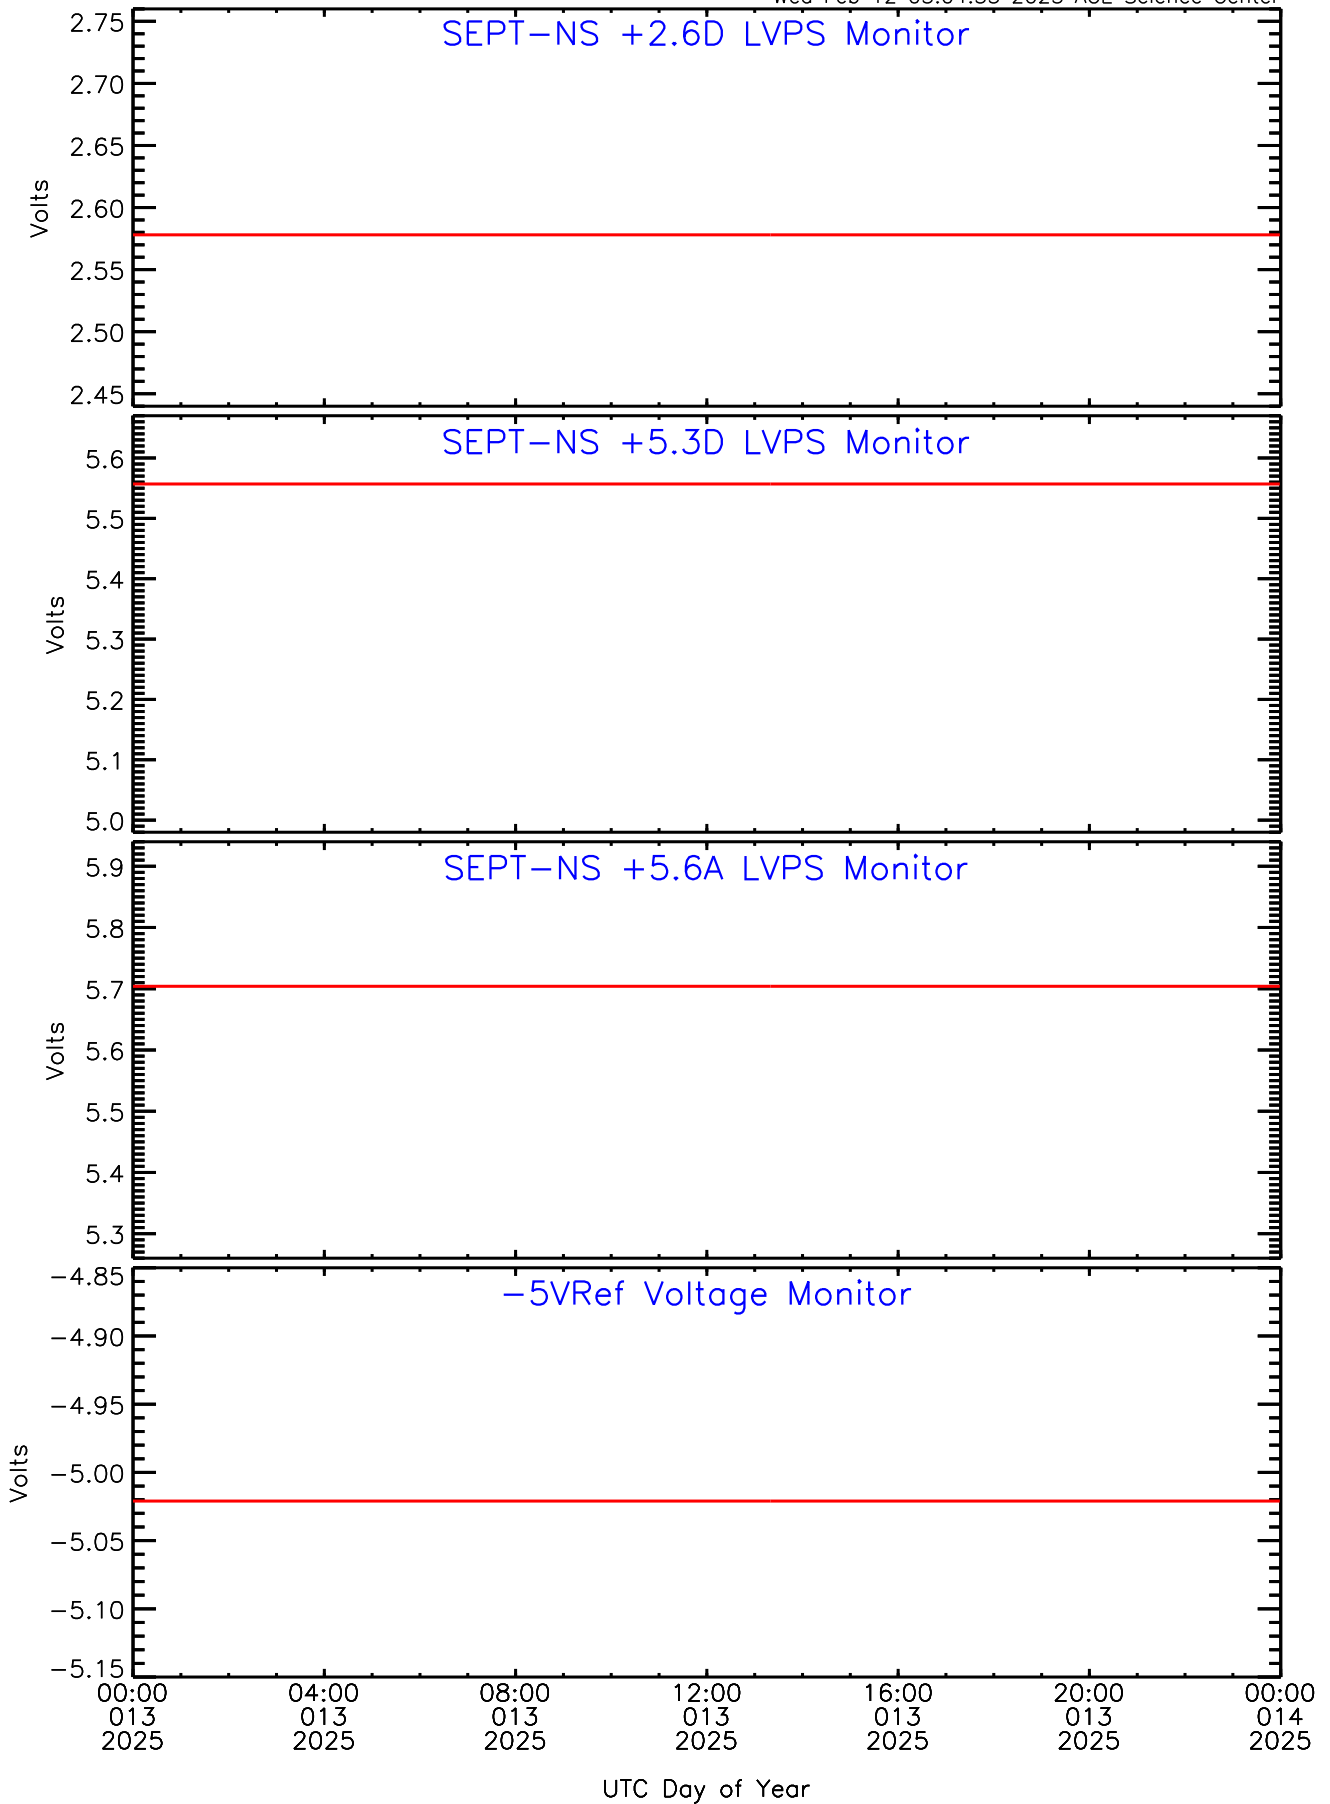

SEP-Central ahead Housekeeping Data for 2025-013

Wed Feb 12 03:04:55 2025 ACE Science Center

SEP-Central ahead Housekeeping Data for 2025-013

Wed Feb 12 03:04:55 2025 ACE Science Center

SEP-Central ahead Housekeeping Data for 2025-013

Wed Feb 12 03:04:55 2025 ACE Science Center

SEP-Central ahead Housekeeping Data for 2025-013

Wed Feb 12 03:04:55 2025 ACE Science Center

SEP-Central ahead Housekeeping Data for 2025-013

Wed Feb 12 03:04:55 2025 ACE Science Center