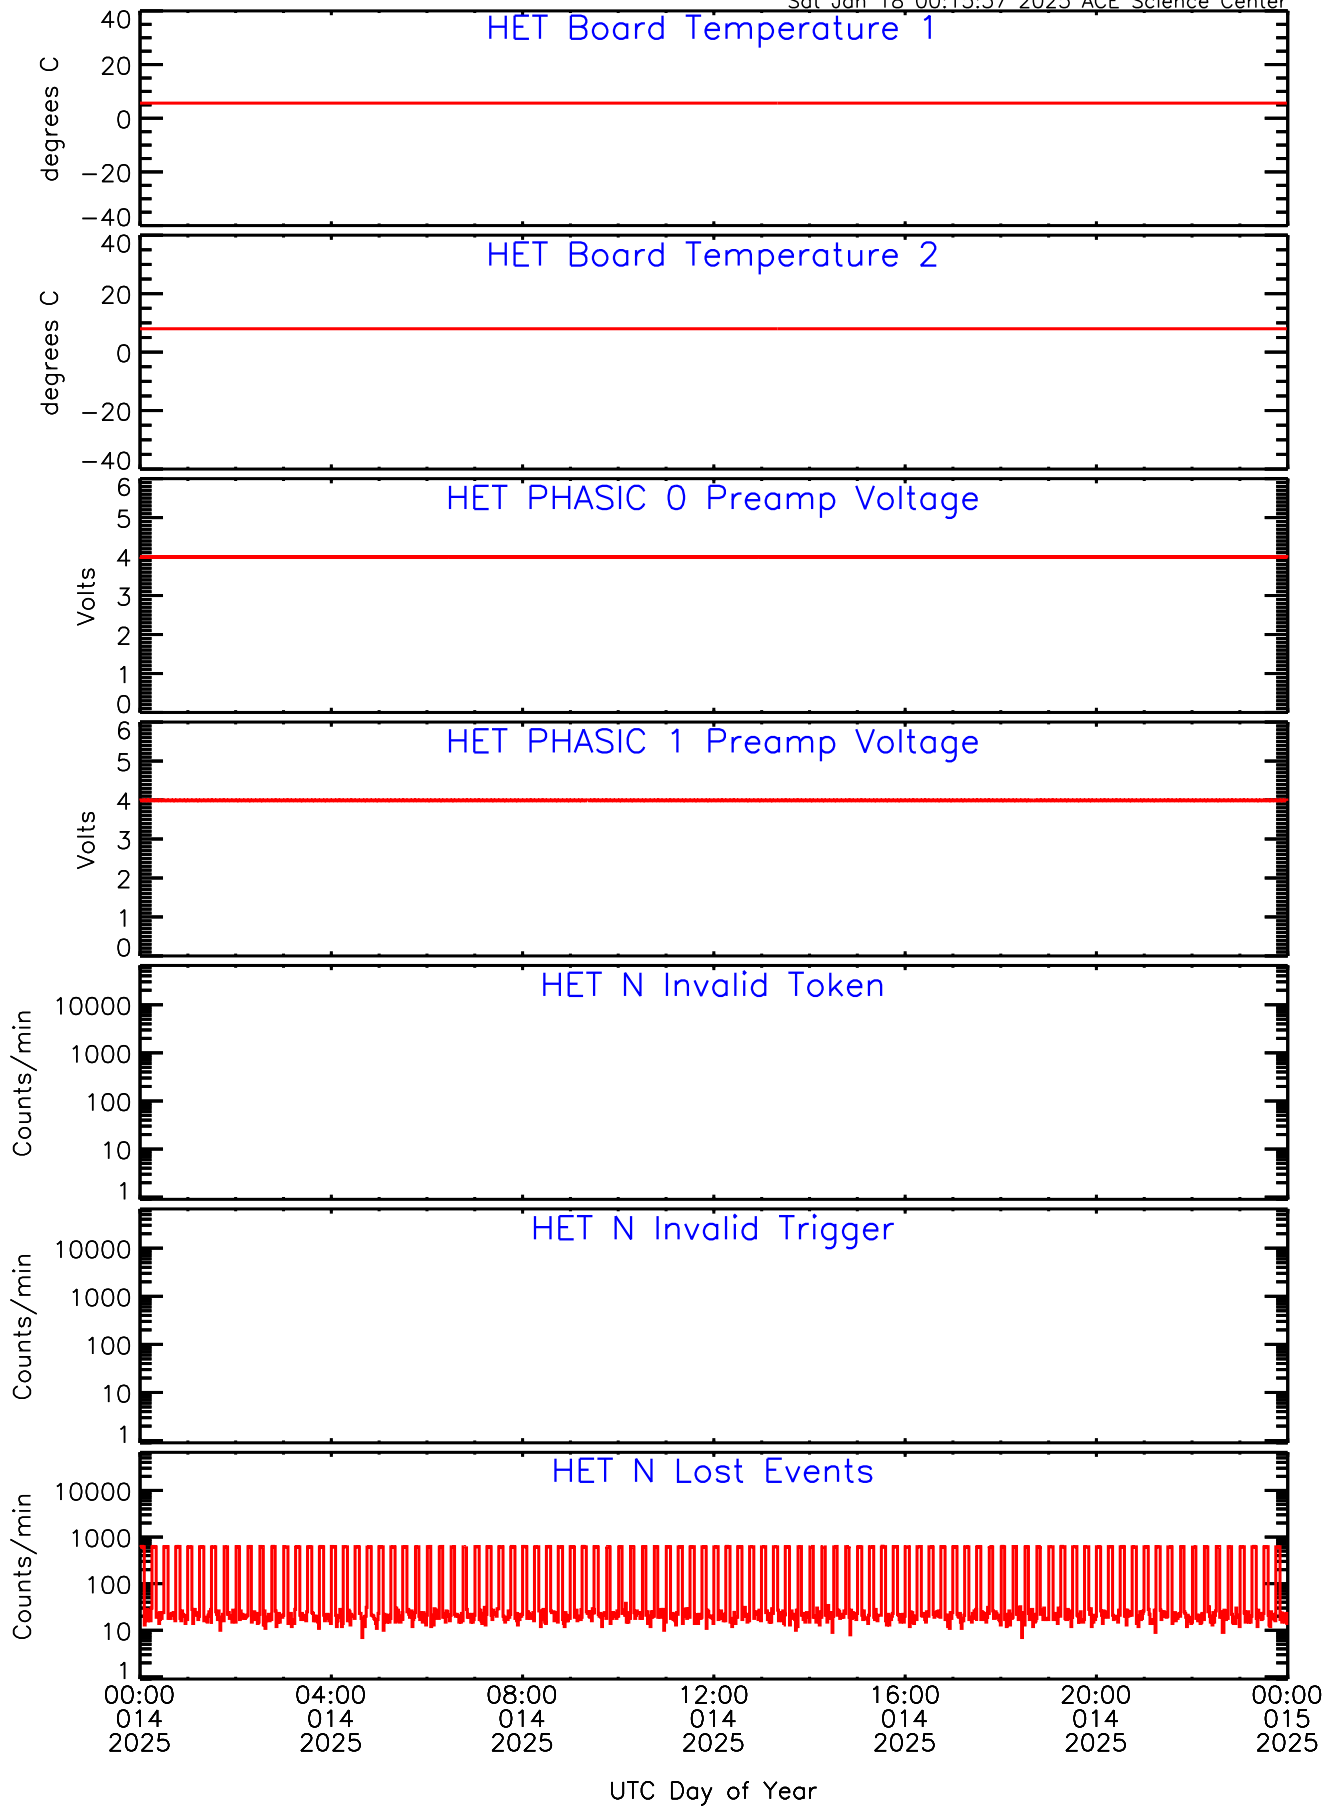

HET ahead Housekeeping Data for 2025-014

Sat Jan 18 00:15:37 2025 ACE Science Center