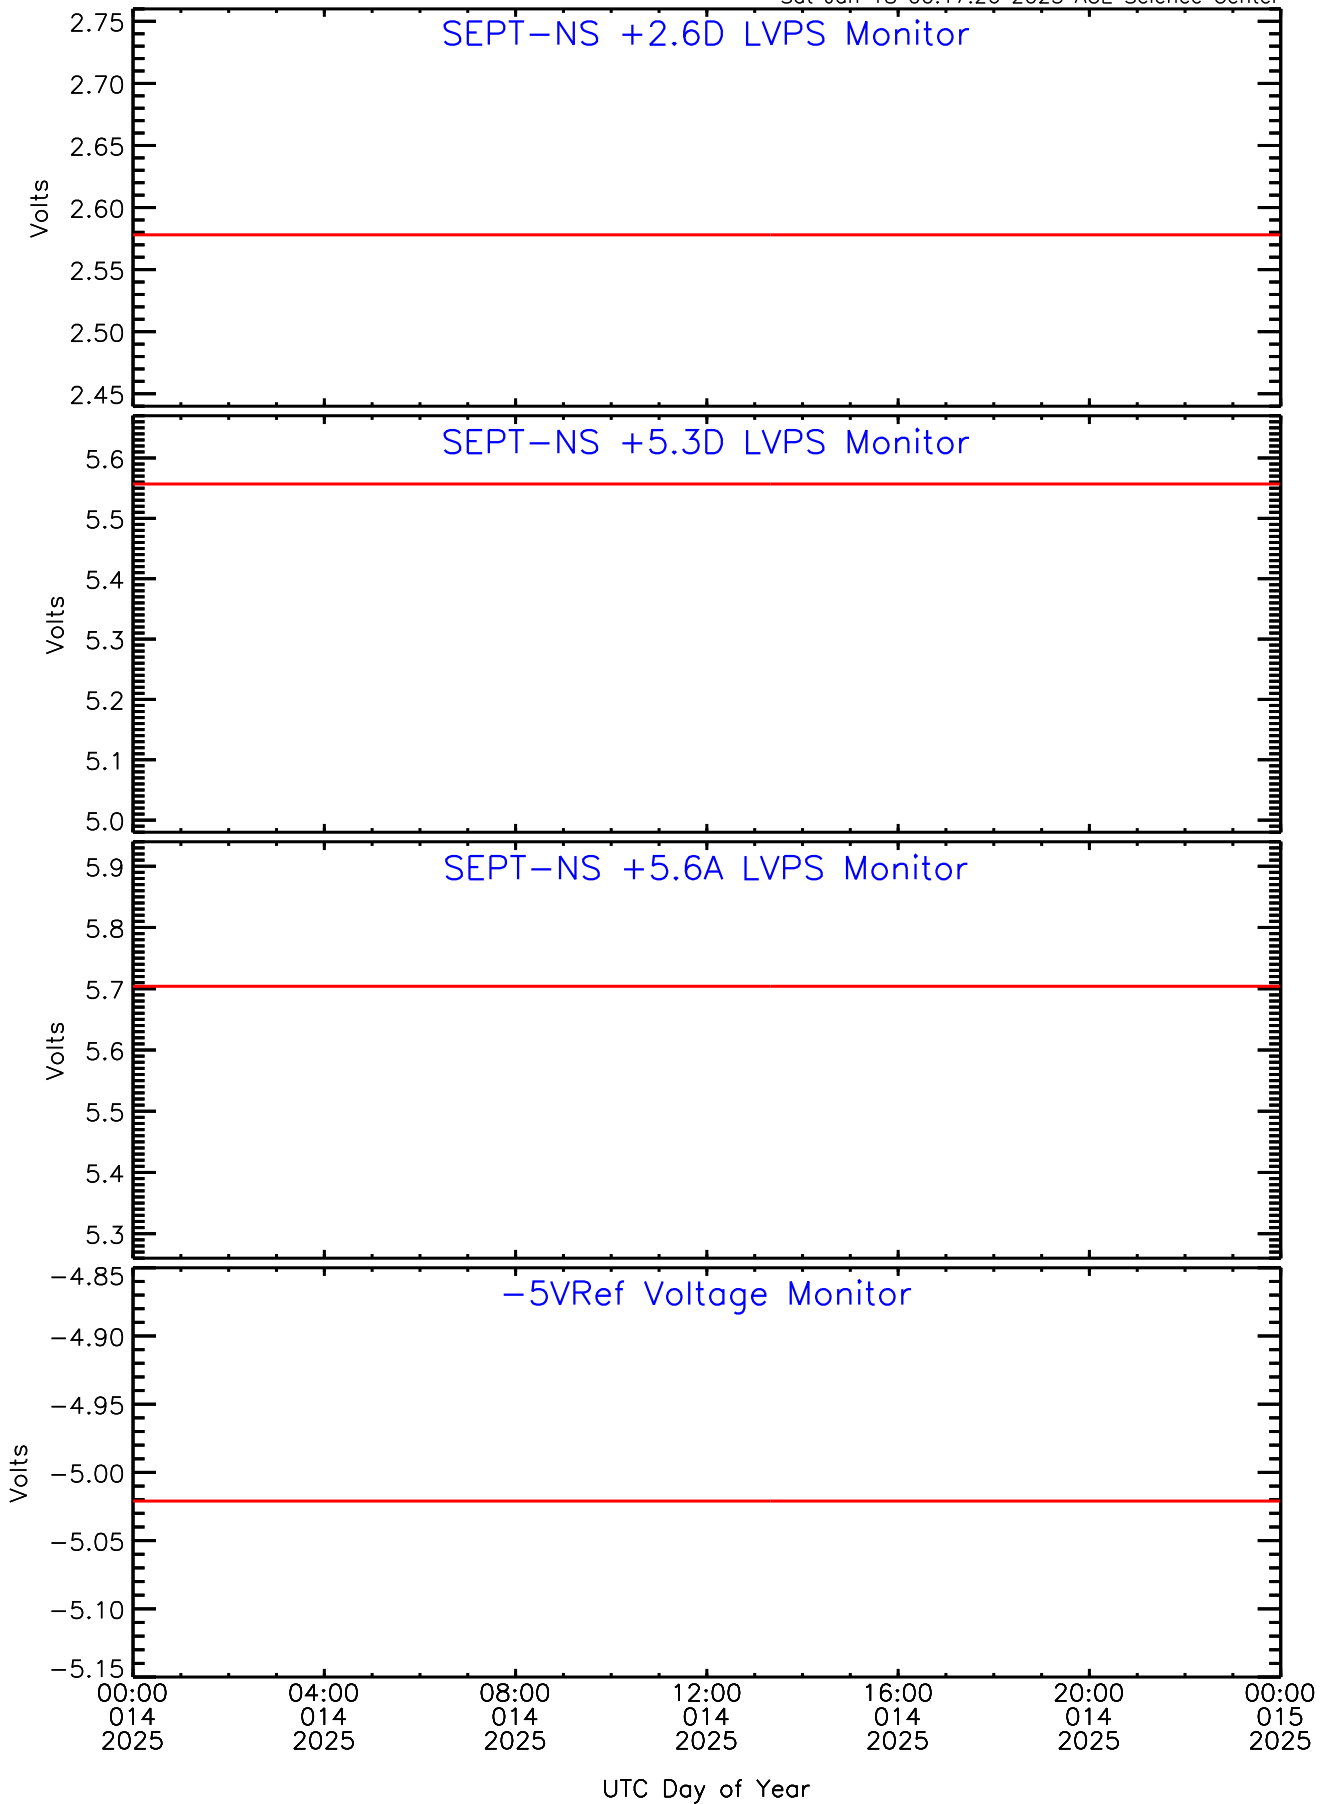

SEP-Central ahead Housekeeping Data for 2025-014

Sat Jan 18 00:17:26 2025 ACE Science Center