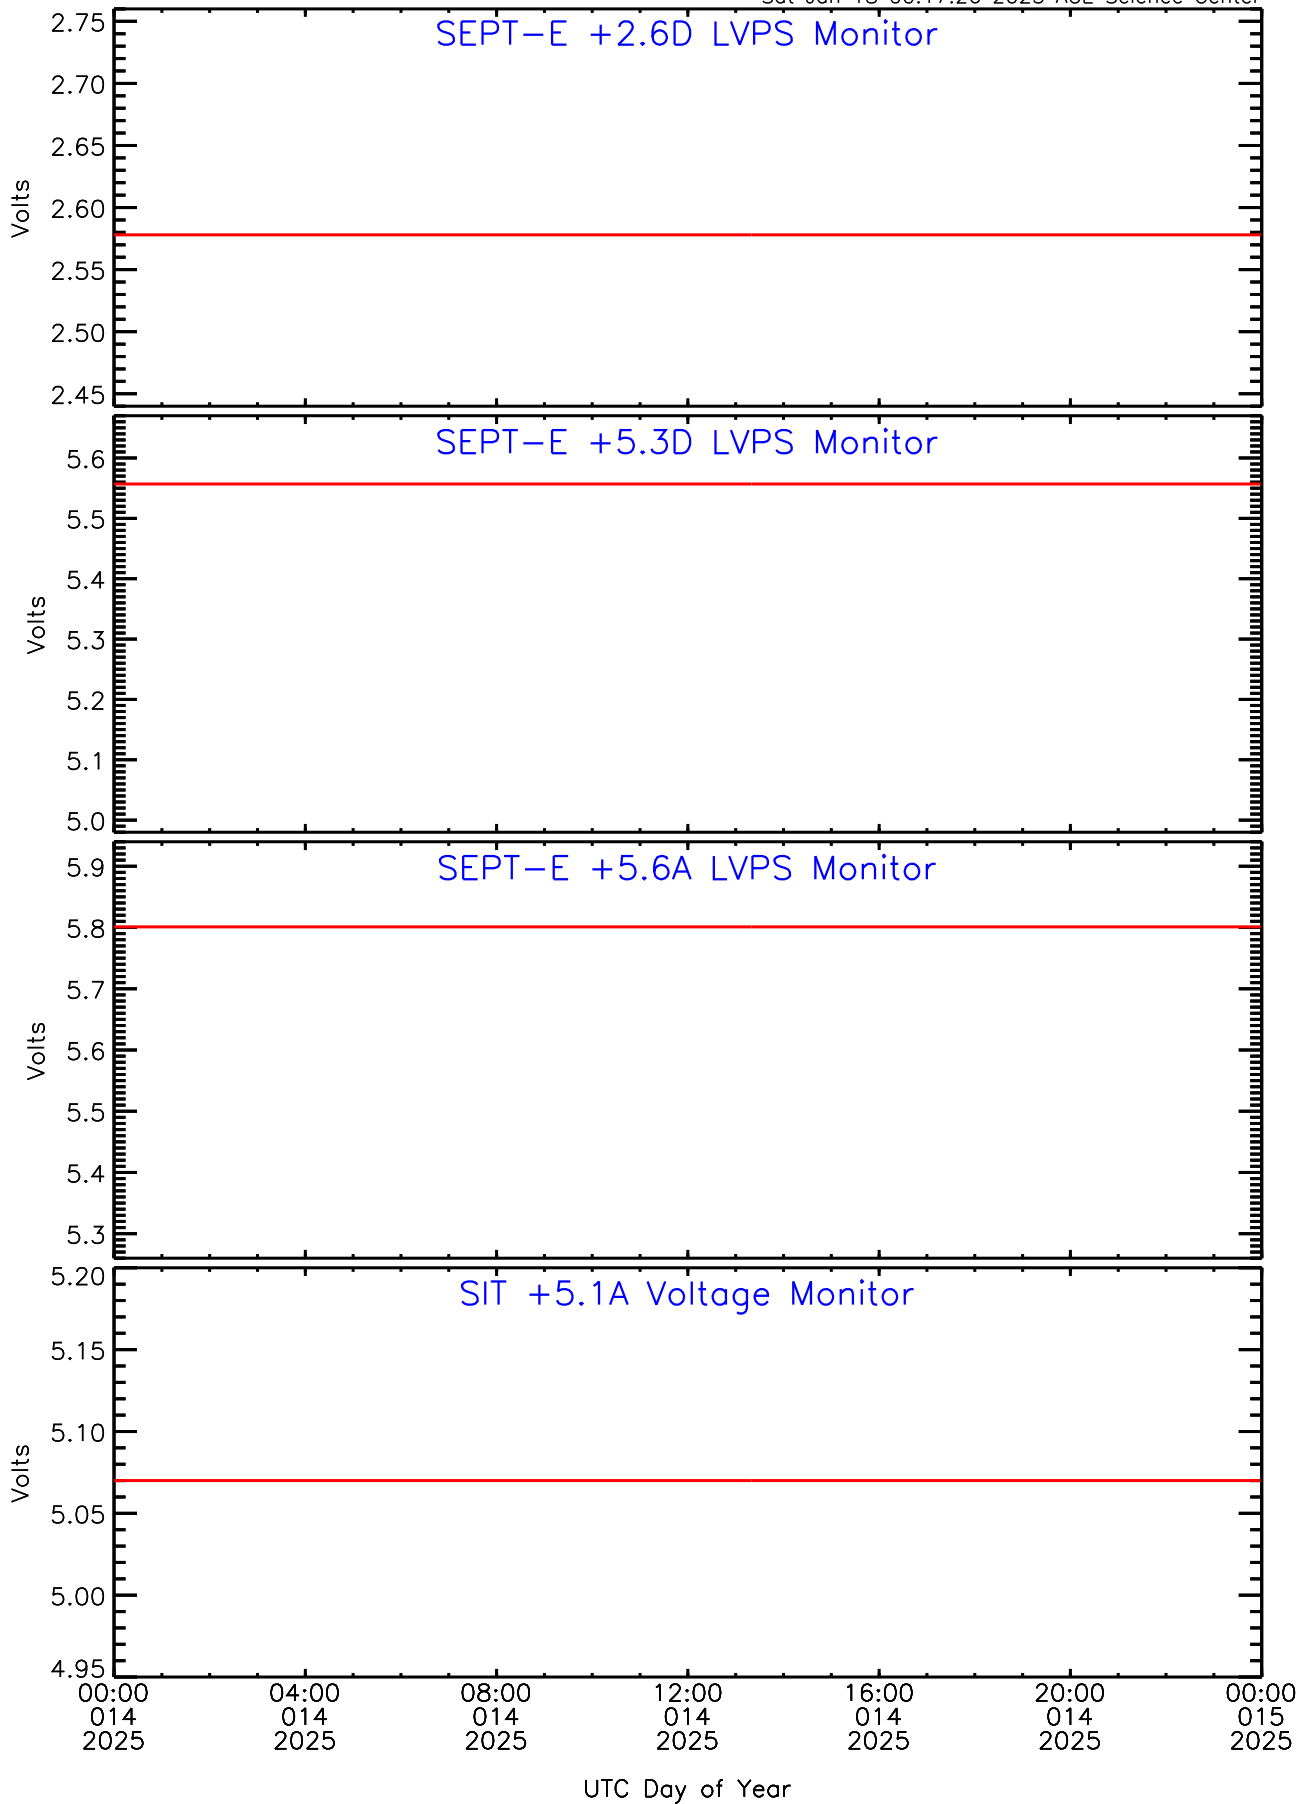

Sat Jan 18 00:17:26 2025 ACE Science Center

SEP-Central ahead Housekeeping Data for 2025-014

Sat Jan 18 00:17:26 2025 ACE Science Center

SEP-Central ahead Housekeeping Data for 2025-014

Sat Jan 18 00:17:26 2025 ACE Science Center