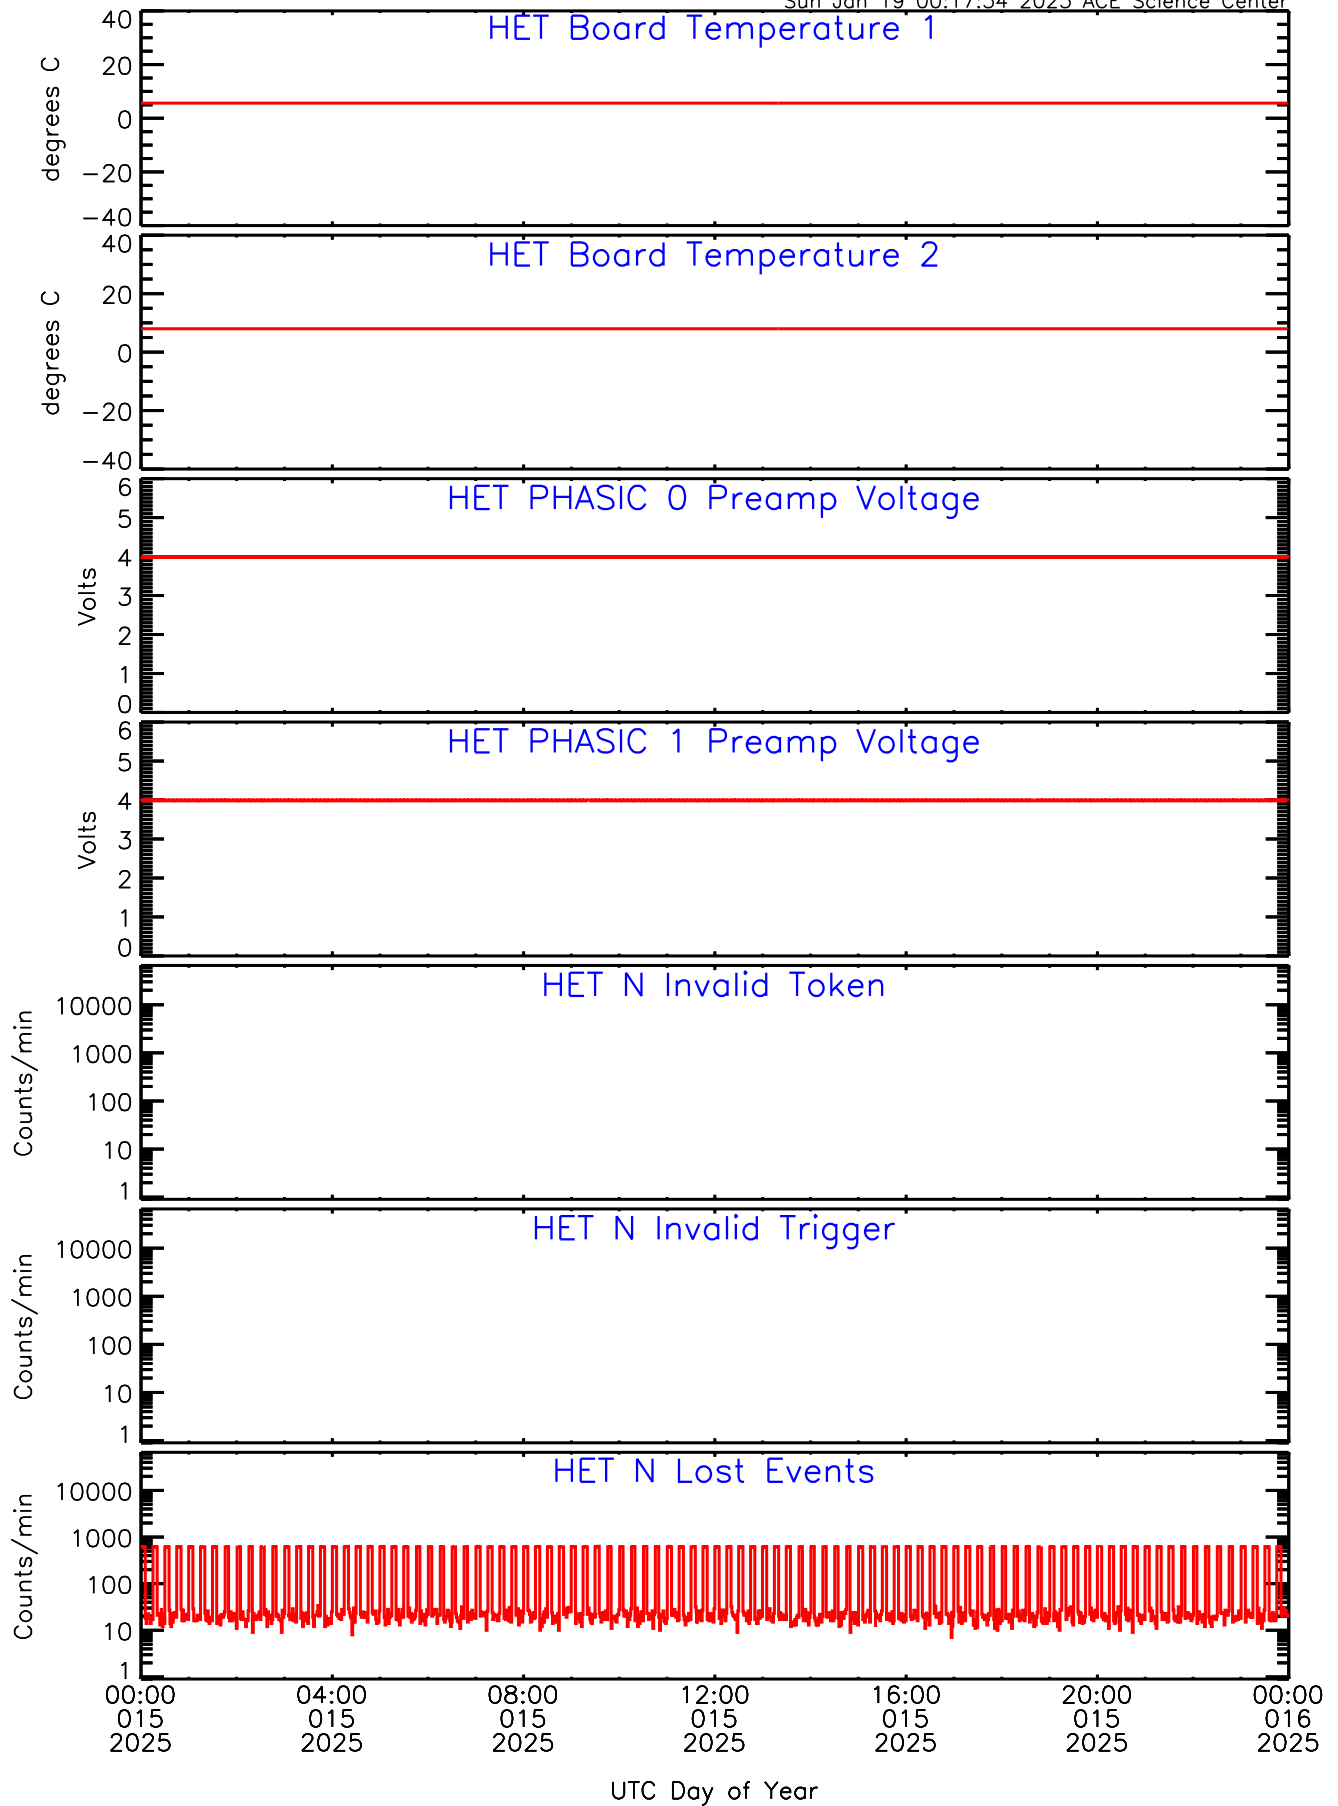

HET ahead Housekeeping Data for 2025-015

Sun Jan 19 00:17:34 2025 ACE Science Center