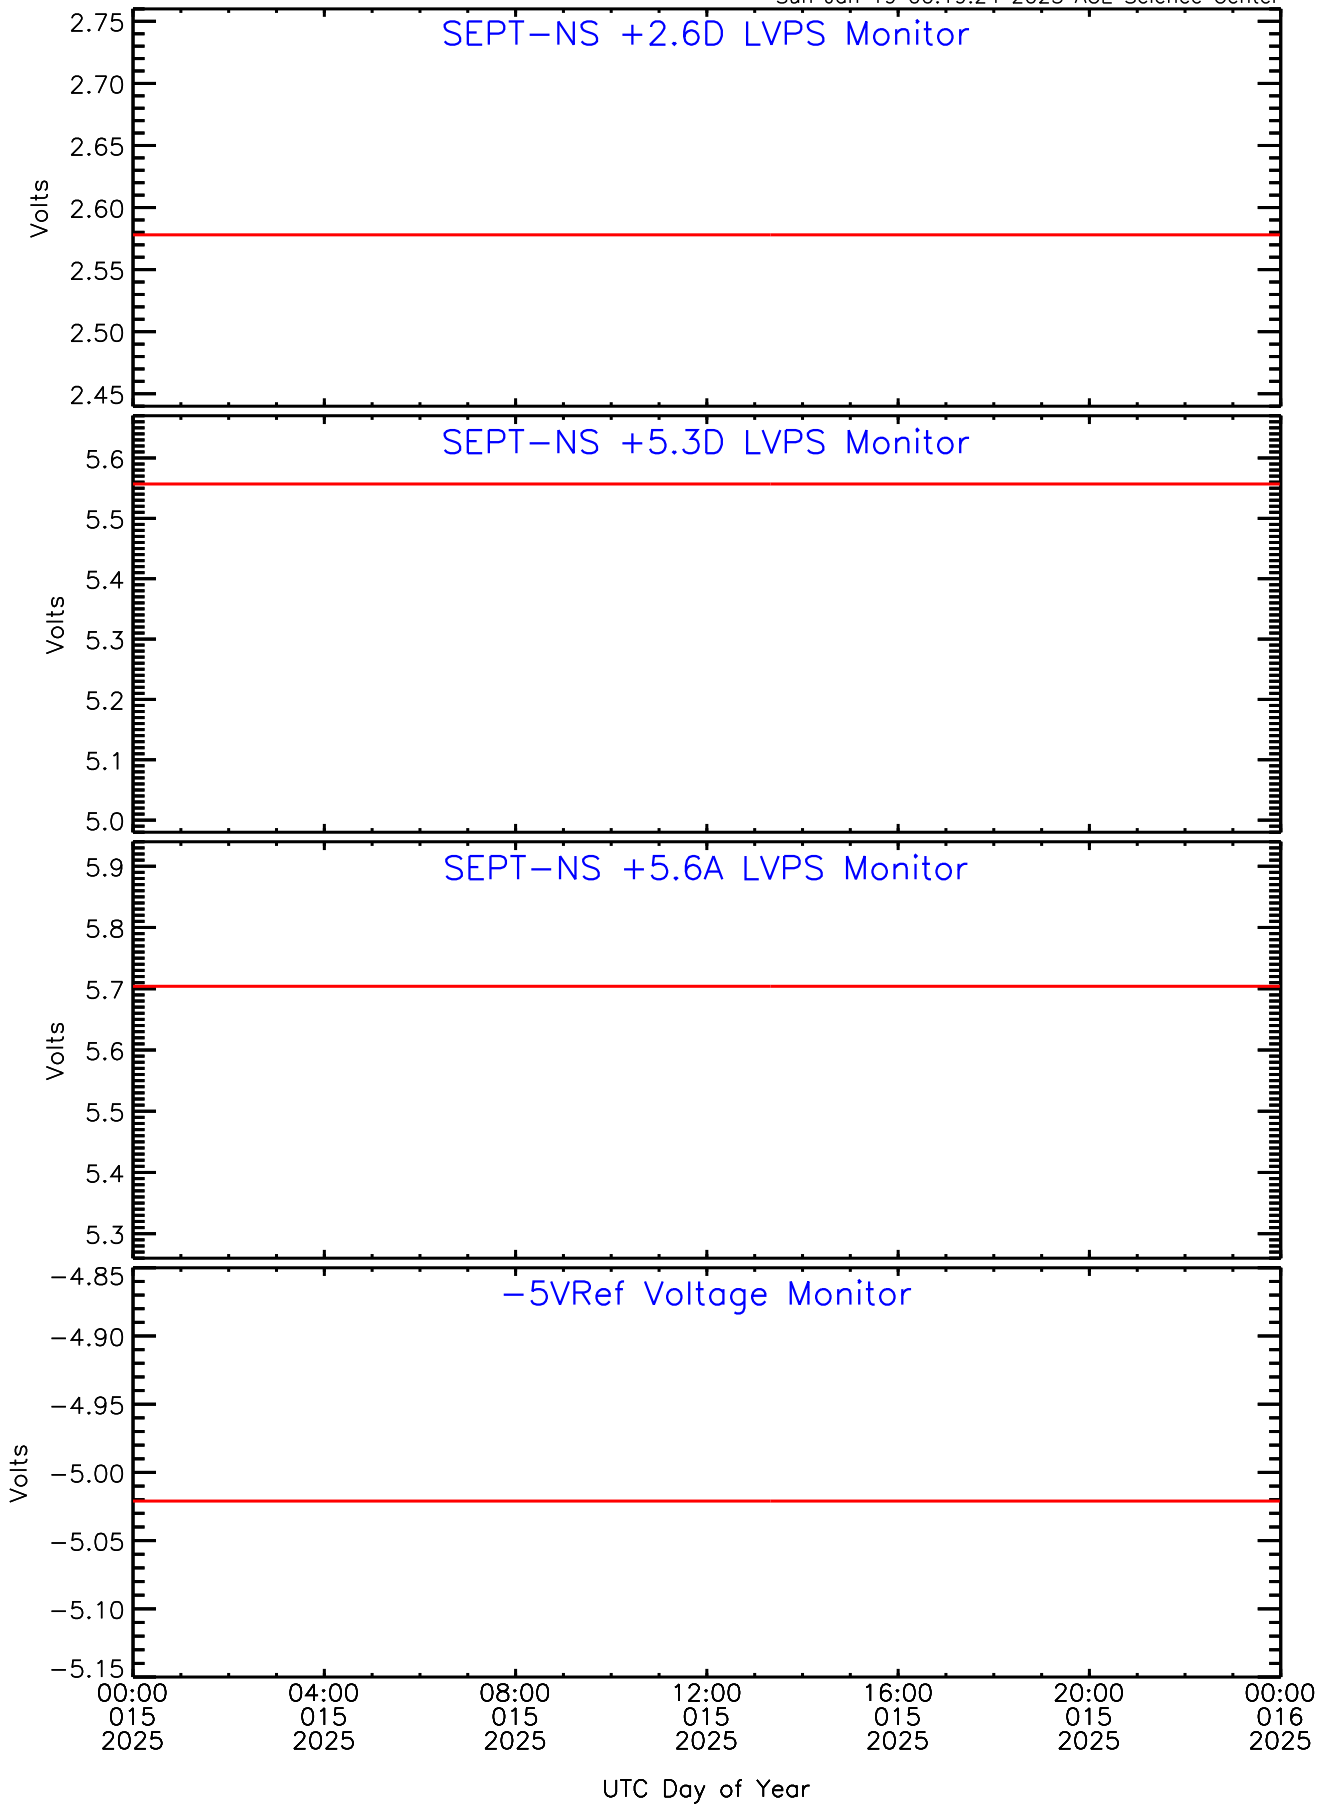

SEP-Central ahead Housekeeping Data for 2025-015

Sun Jan 19 00:19:24 2025 ACE Science Center