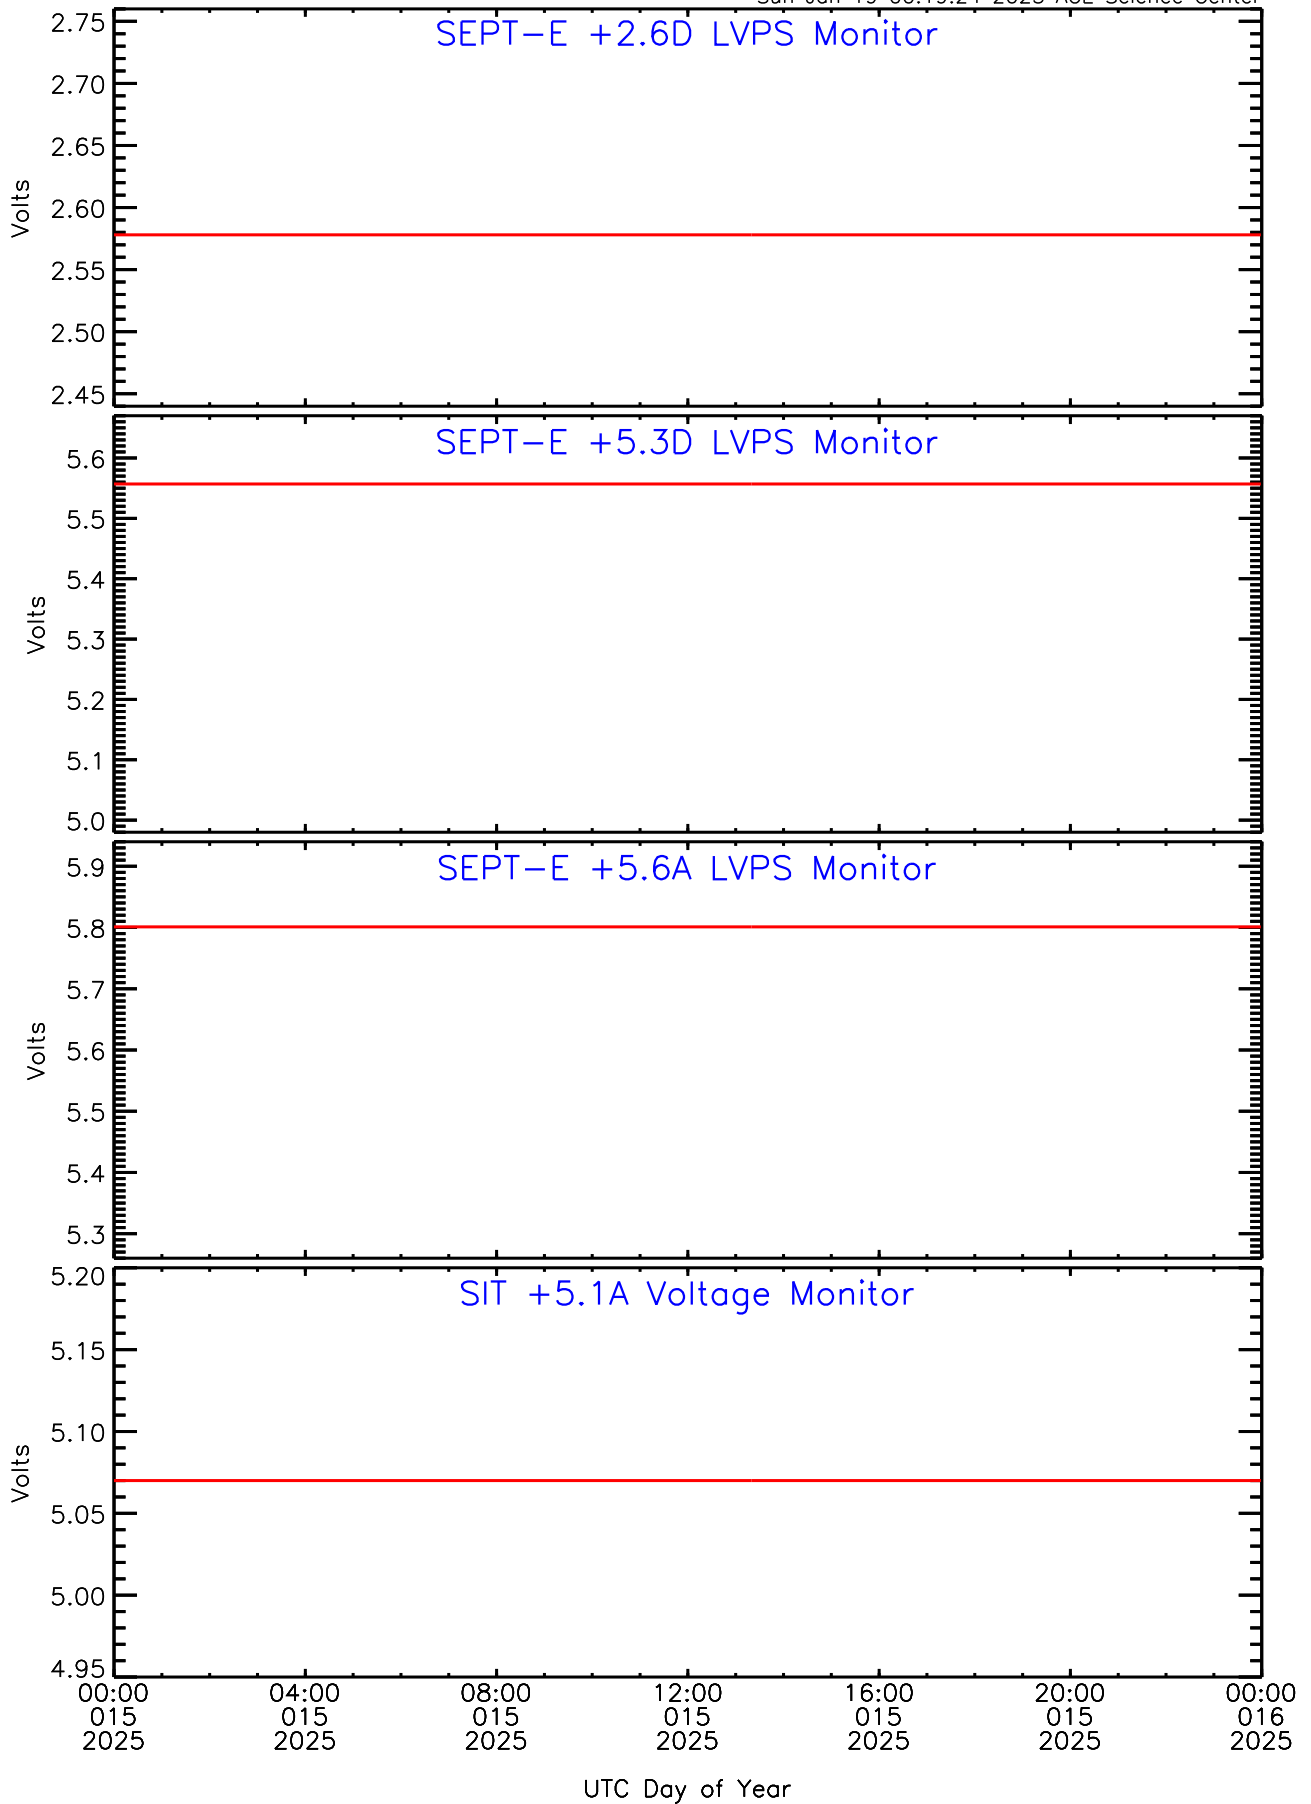

Sun Jan 19 00:19:24 2025 ACE Science Center

SEP-Central ahead Housekeeping Data for 2025-015

Sun Jan 19 00:19:24 2025 ACE Science Center

SEP-Central ahead Housekeeping Data for 2025-015

Sun Jan 19 00:19:24 2025 ACE Science Center