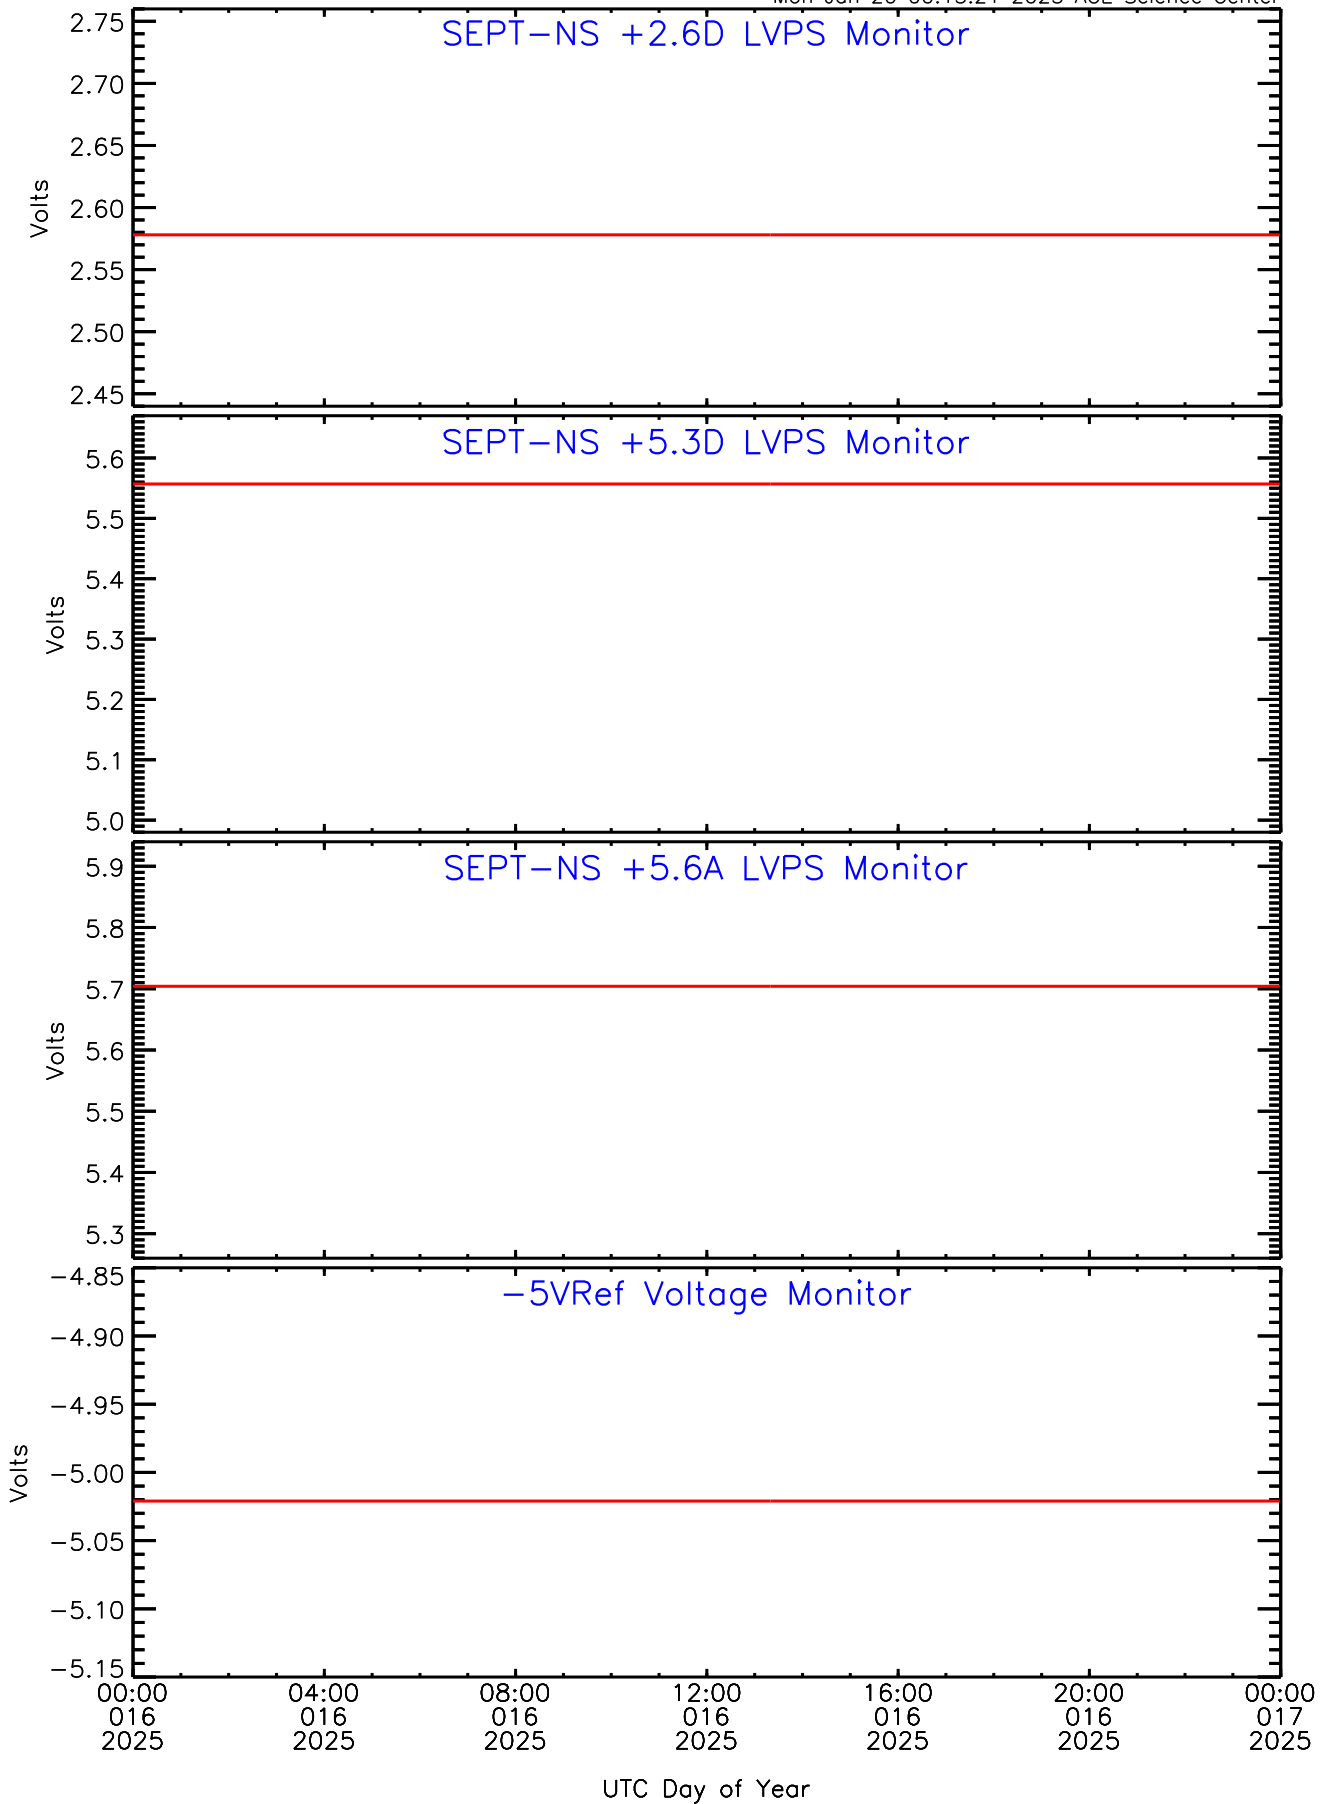

SEP-Central ahead Housekeeping Data for 2025-016

Mon Jan 20 00:15:21 2025 ACE Science Center