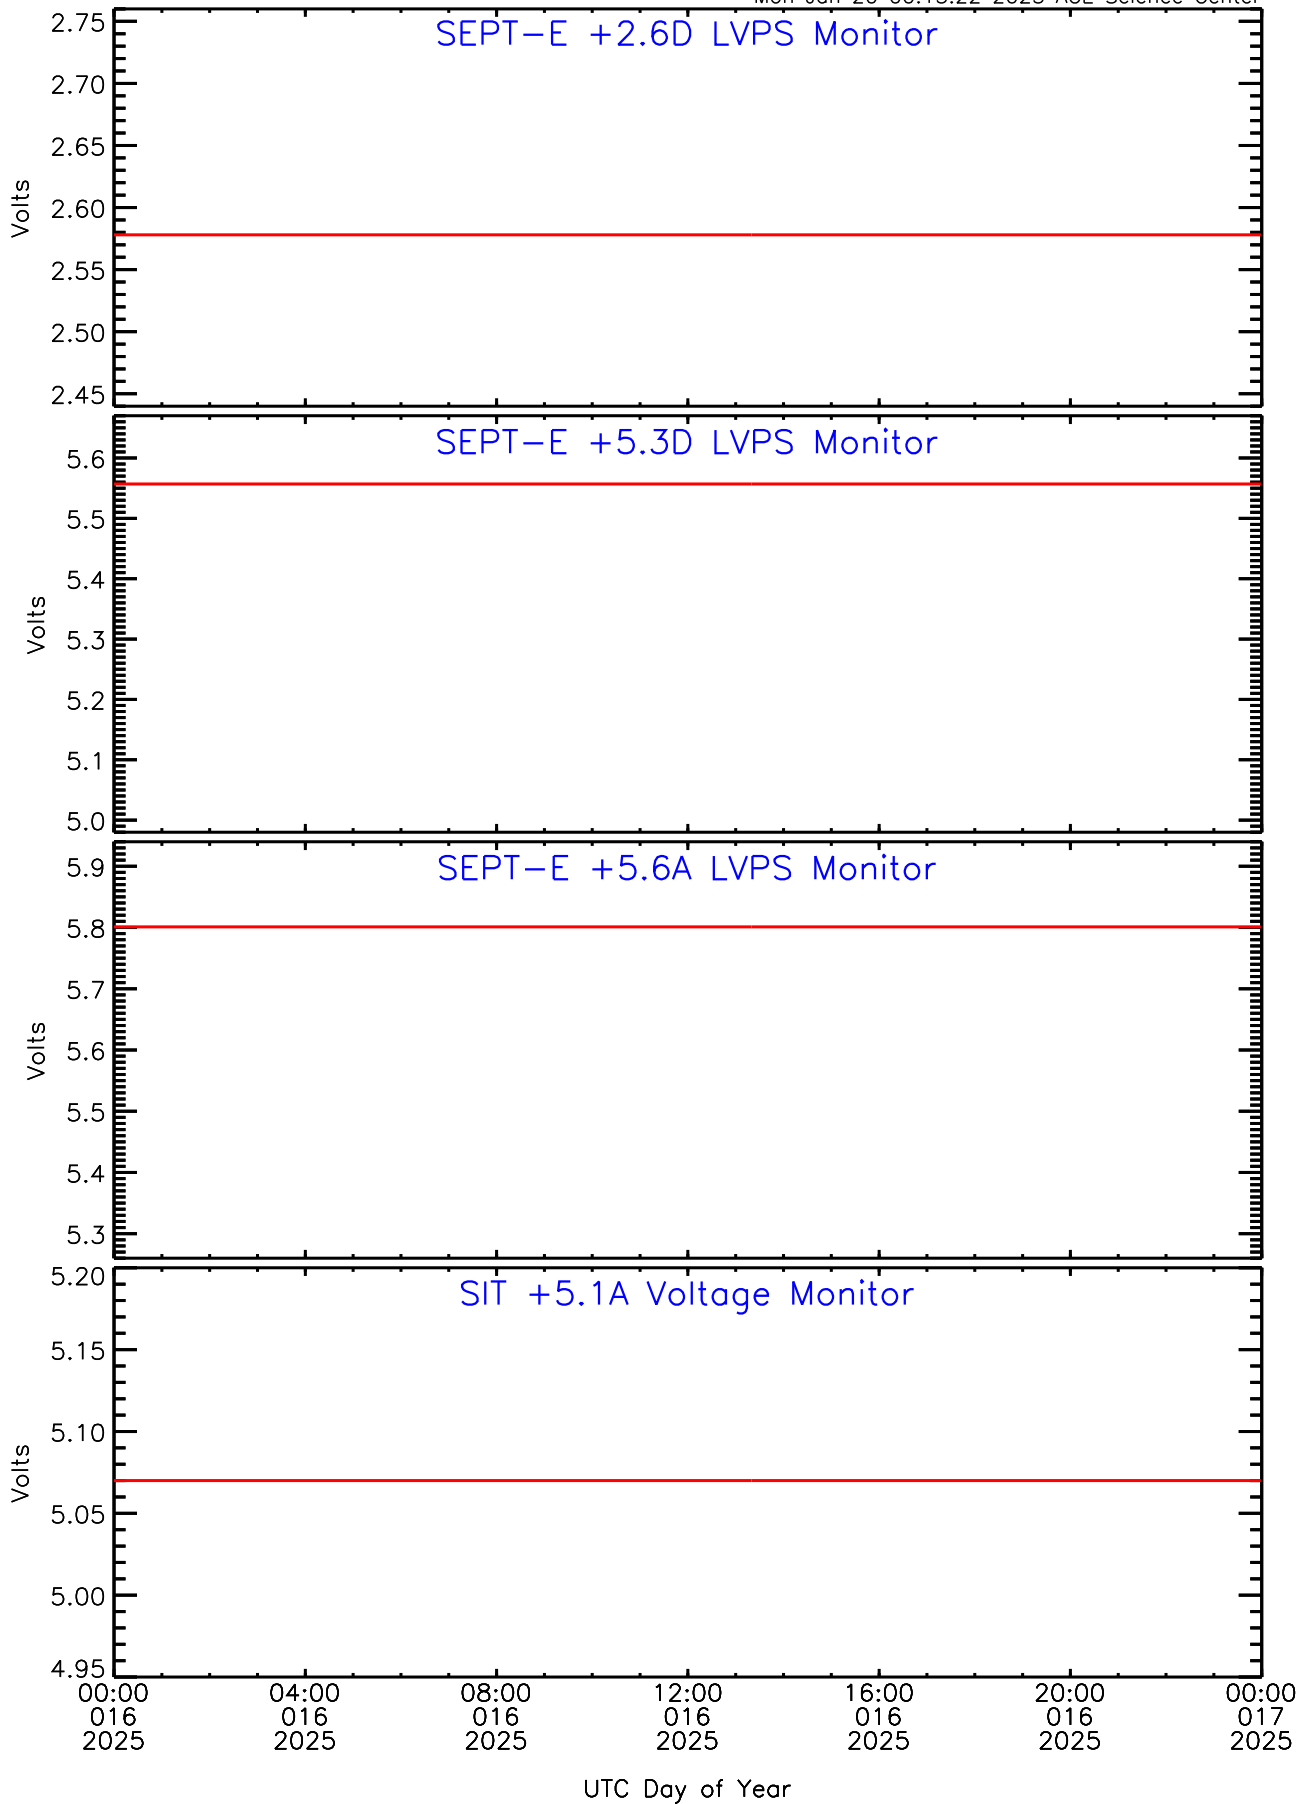

Mon Jan 20 00:15:21 2025 ACE Science Center

SEP-Central ahead Housekeeping Data for 2025-016

Mon Jan 20 00:15:21 2025 ACE Science Center

SEP-Central ahead Housekeeping Data for 2025-016

Mon Jan 20 00:15:22 2025 ACE Science Center