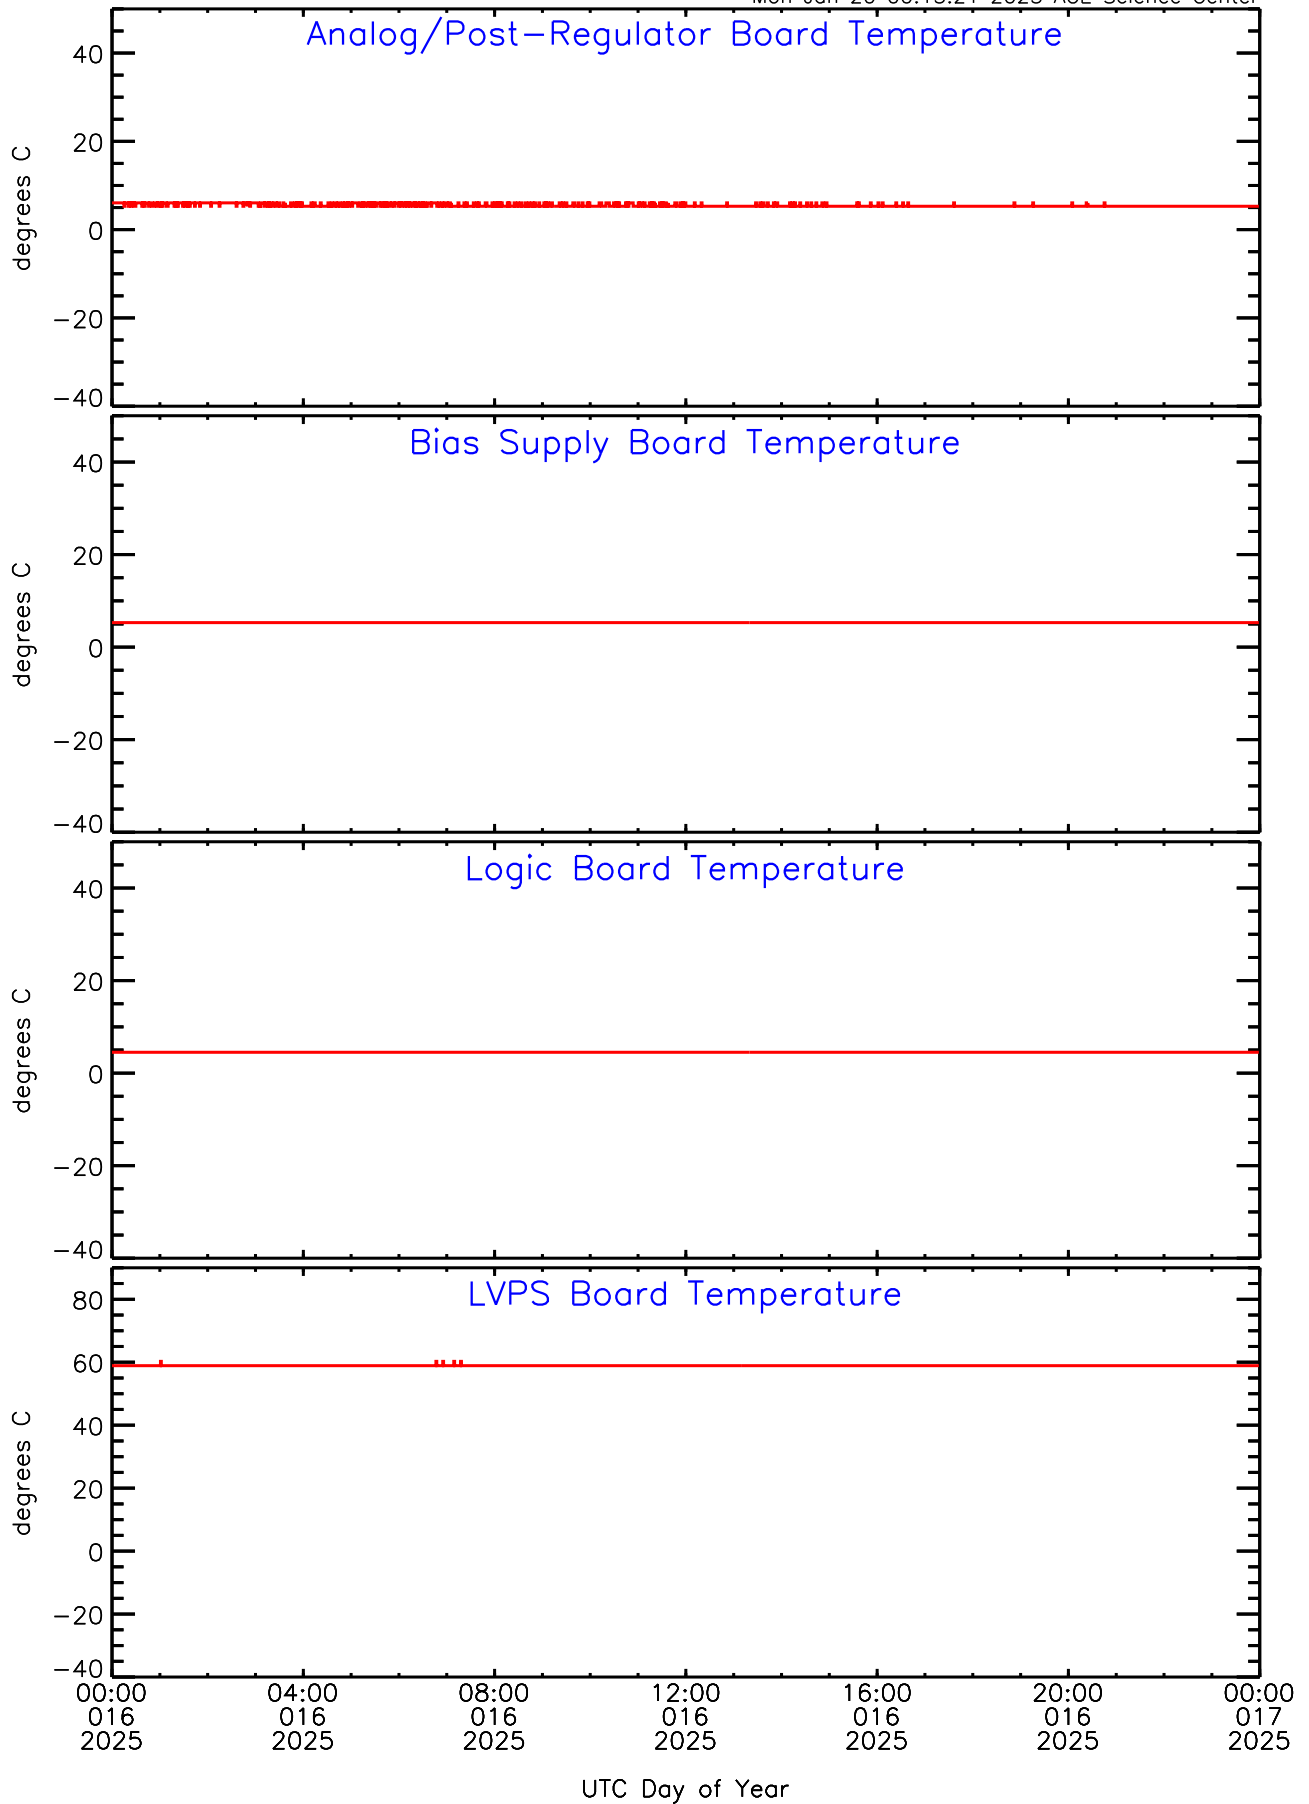

SEP-Central ahead Housekeeping Data for 2025-016

Mon Jan 20 00:15:21 2025 ACE Science Center

SEP-Central ahead Housekeeping Data for 2025-016

Mon Jan 20 00:15:21 2025 ACE Science Center

SEP-Central ahead Housekeeping Data for 2025-016