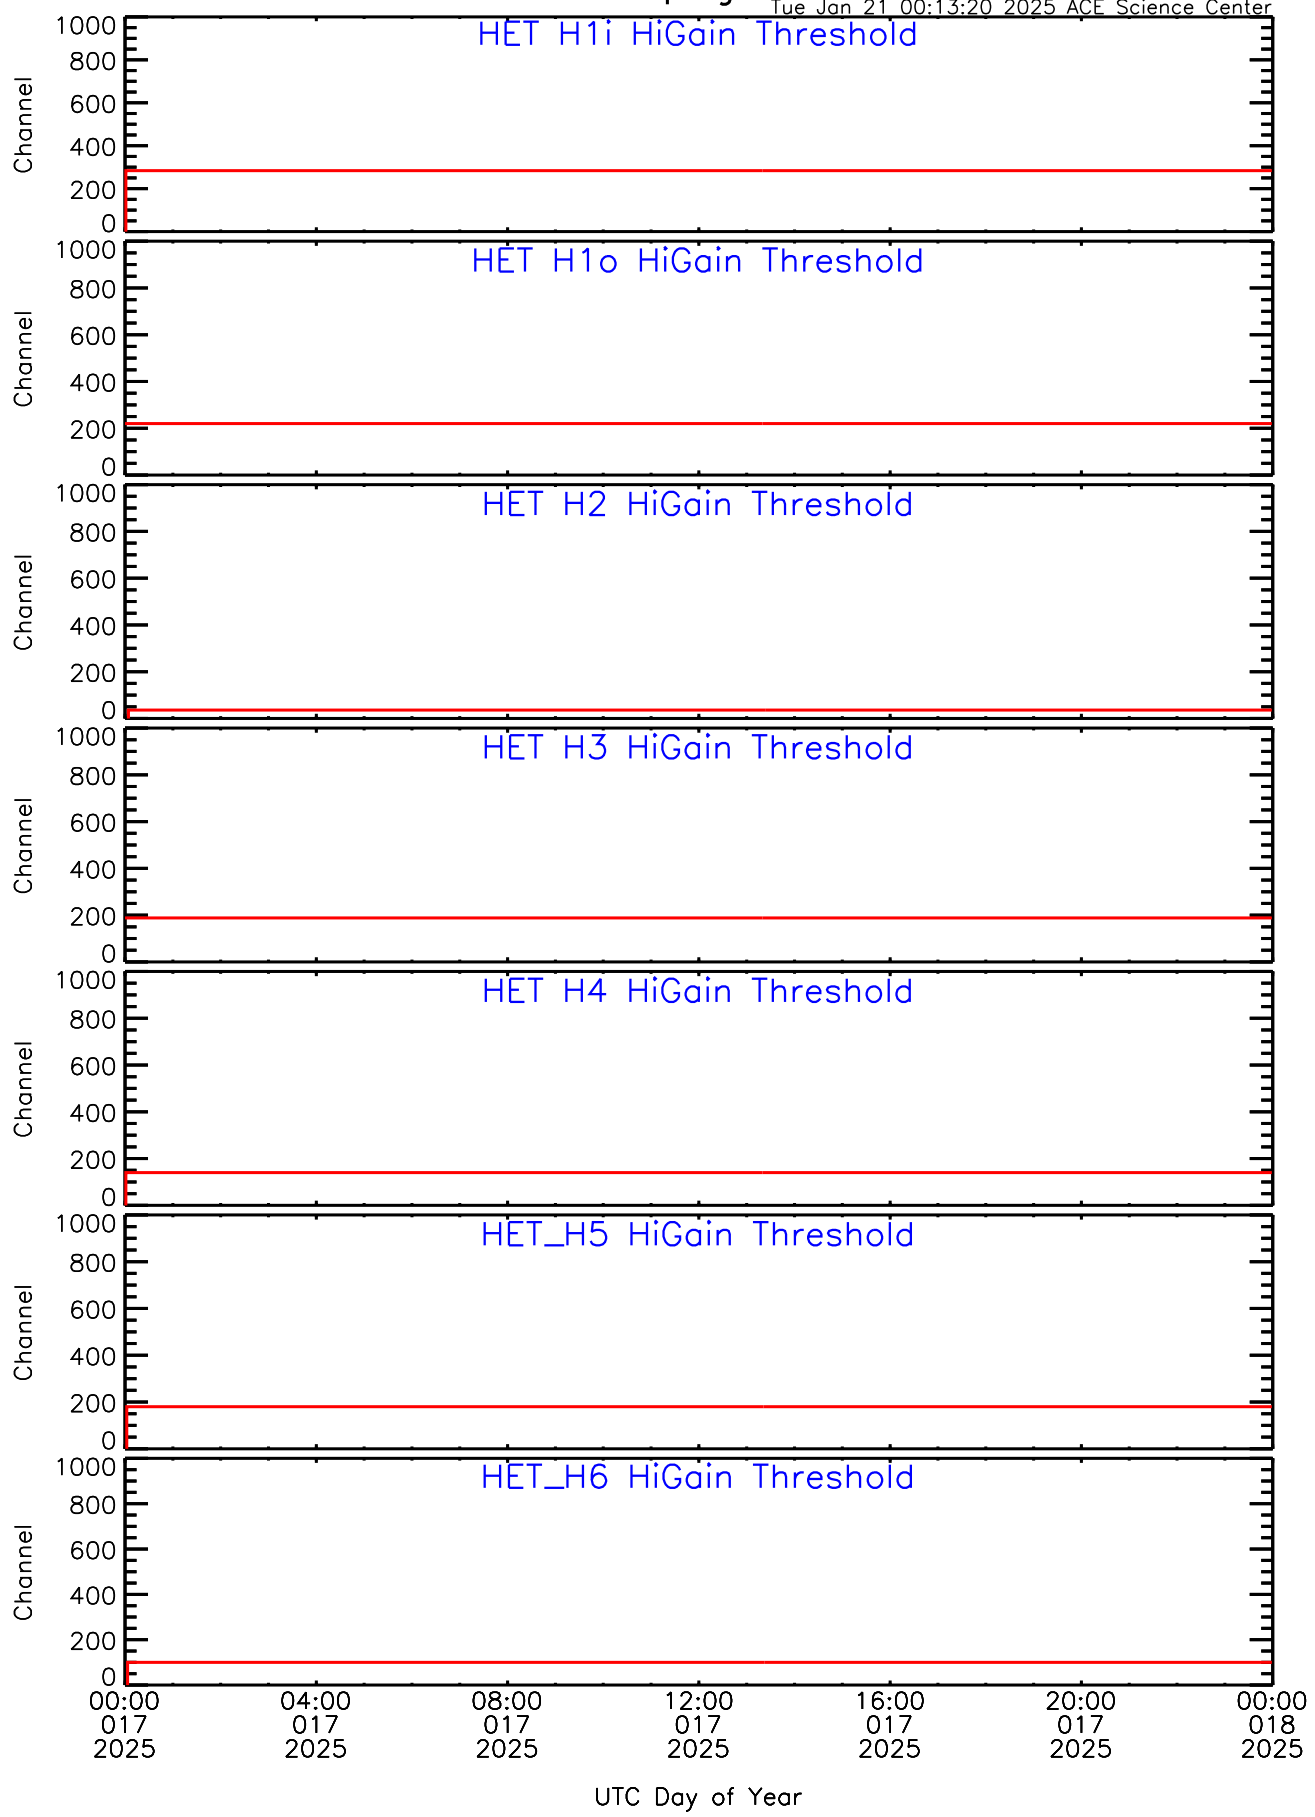

HET ahead Housekeeping Data for 2025-017

Tue Jan 21 00:13:20 2025 ACE Science Center

HET ahead Housekeeping Data for 2025-017

Tue Jan 21 00:13:20 2025 ACE Science Center

HET ahead Housekeeping Data for 2025-017

Tue Jan 21 00:13:20 2025 ACE Science Center

HET ahead Housekeeping Data for 2025-017

Tue Jan 21 00:13:20 2025 ACE Science Center