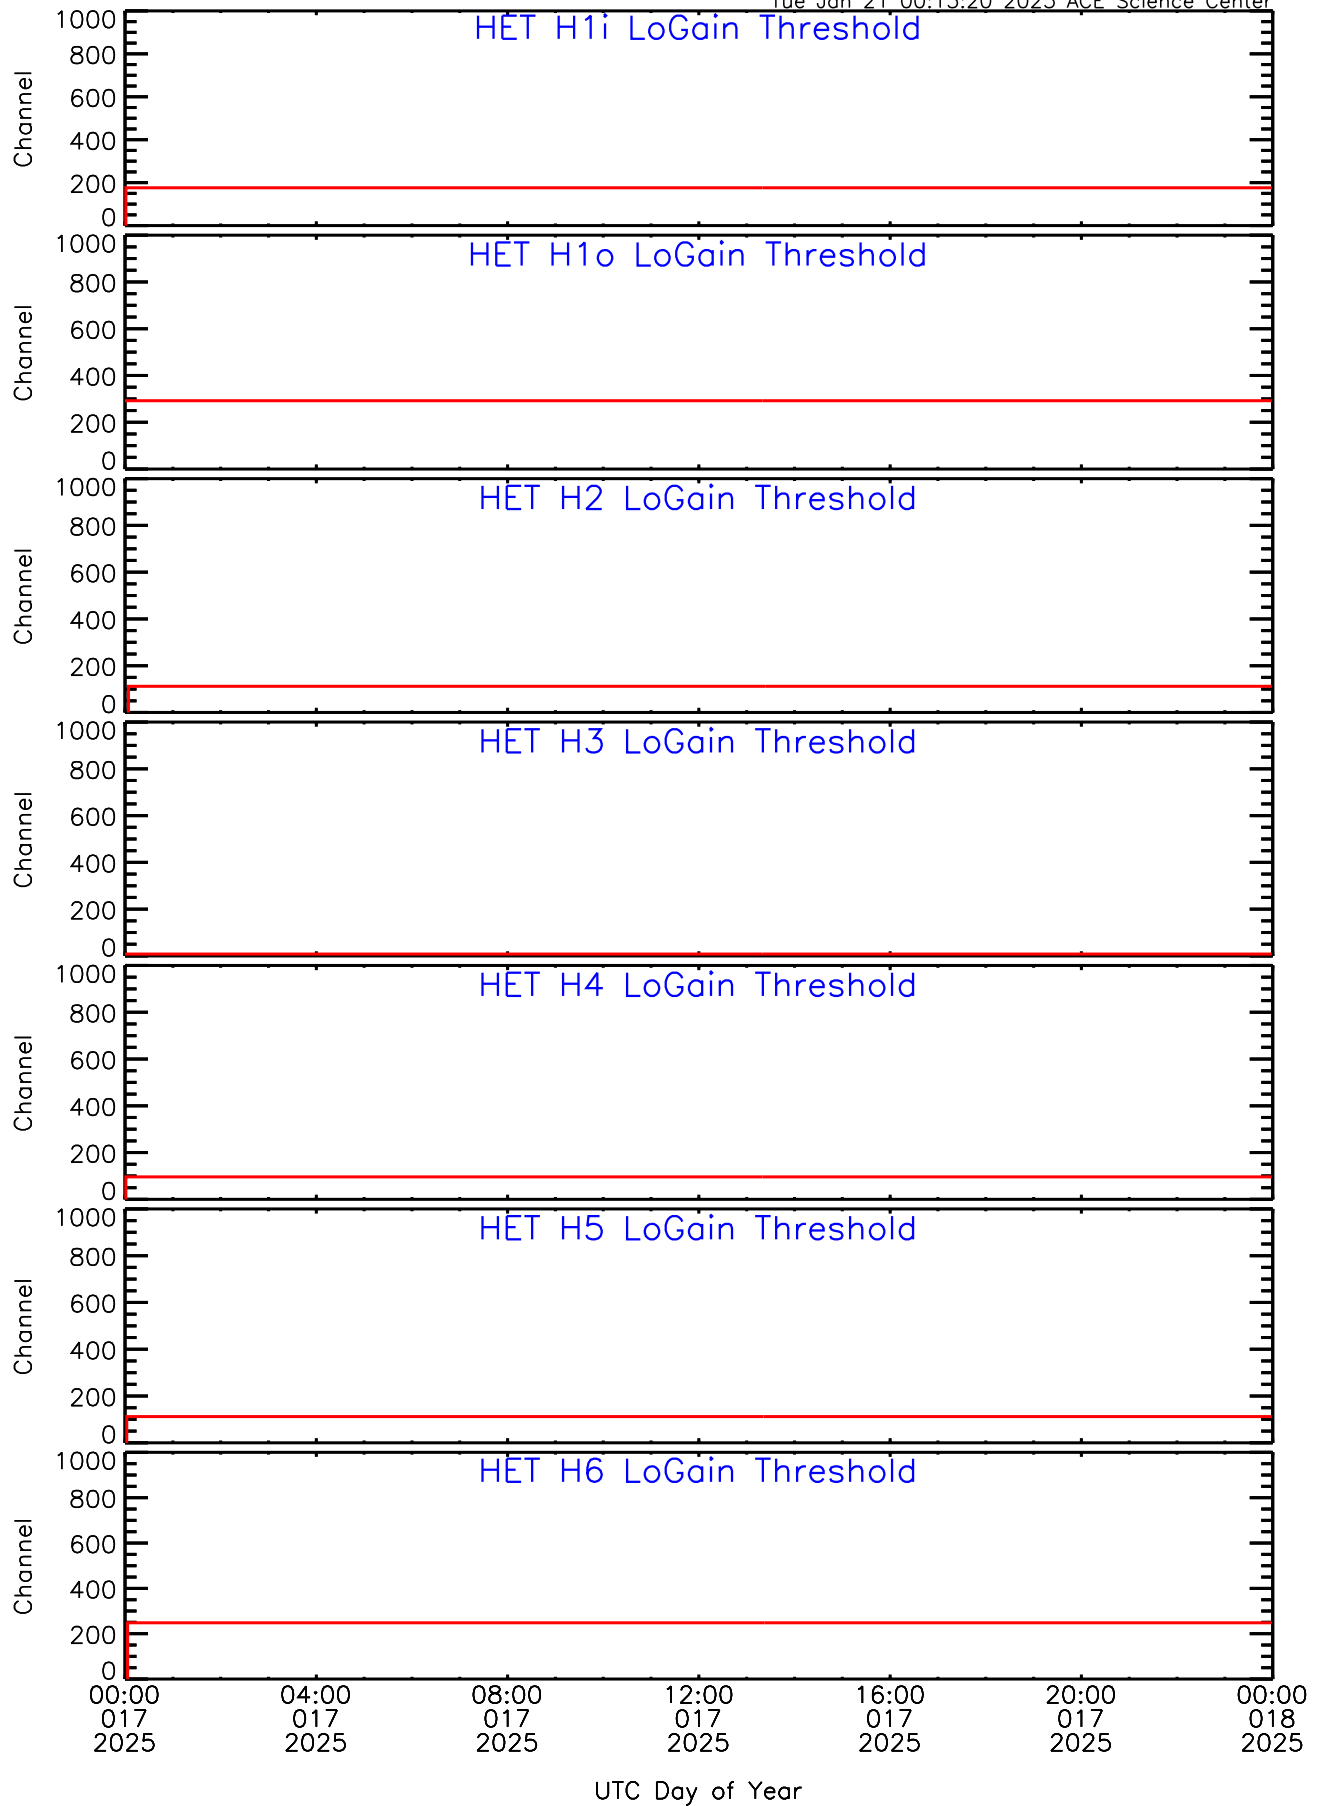

HET ahead Housekeeping Data for 2025-017

Tue Jan 21 00:13:20 2025 ACE Science Center

HET ahead Housekeeping Data for 2025-017

Tue Jan 21 00:13:20 2025 ACE Science Center

HET ahead Housekeeping Data for 2025-017

Tue Jan 21 00:13:20 2025 ACE Science Center

HET ahead Housekeeping Data for 2025-017

Tue Jan 21 00:13:20 2025 ACE Science Center