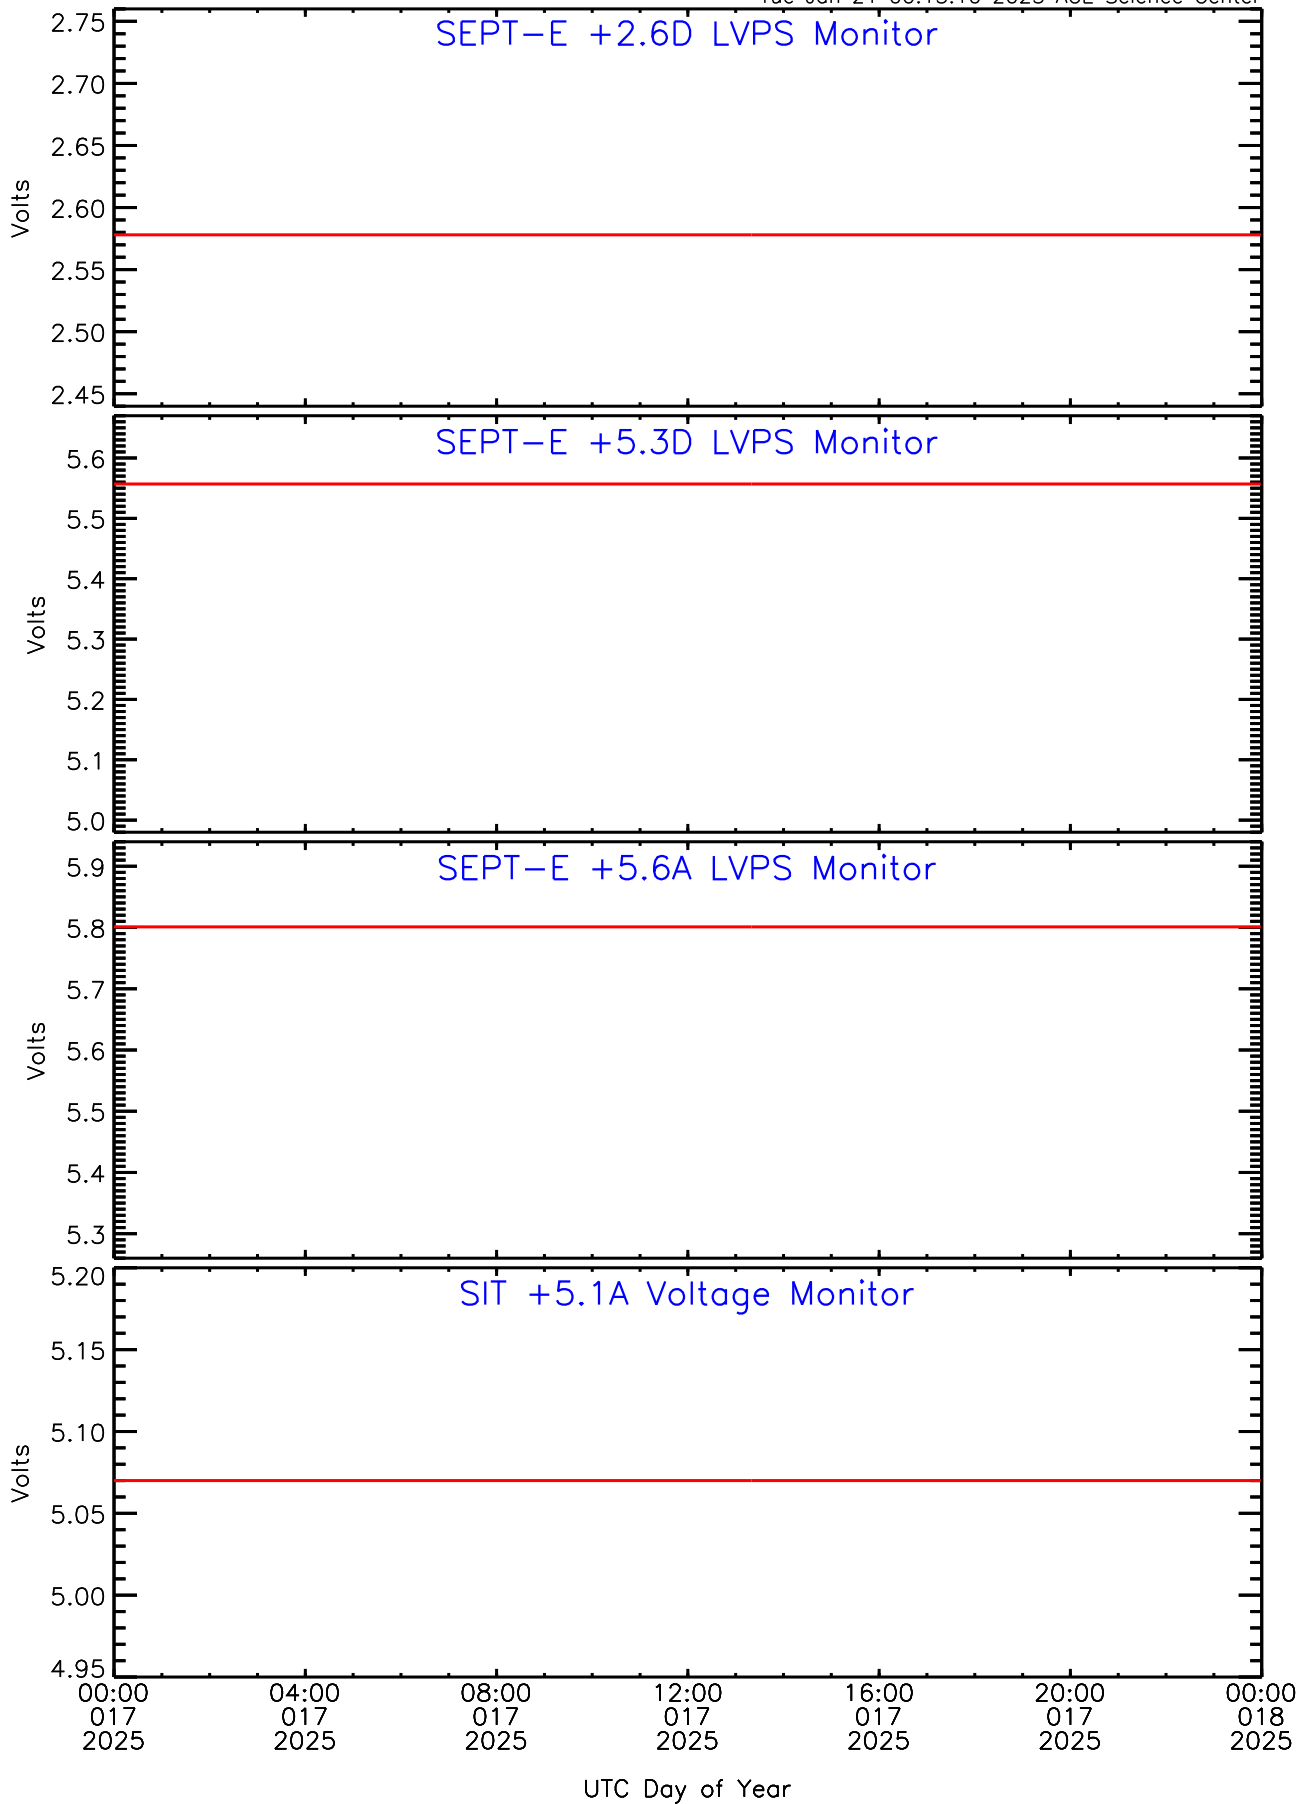

Tue Jan 21 00:15:10 2025 ACE Science Center

SEP-Central ahead Housekeeping Data for 2025-017

Tue Jan 21 00:15:10 2025 ACE Science Center

SEP-Central ahead Housekeeping Data for 2025-017

Tue Jan 21 00:15:10 2025 ACE Science Center