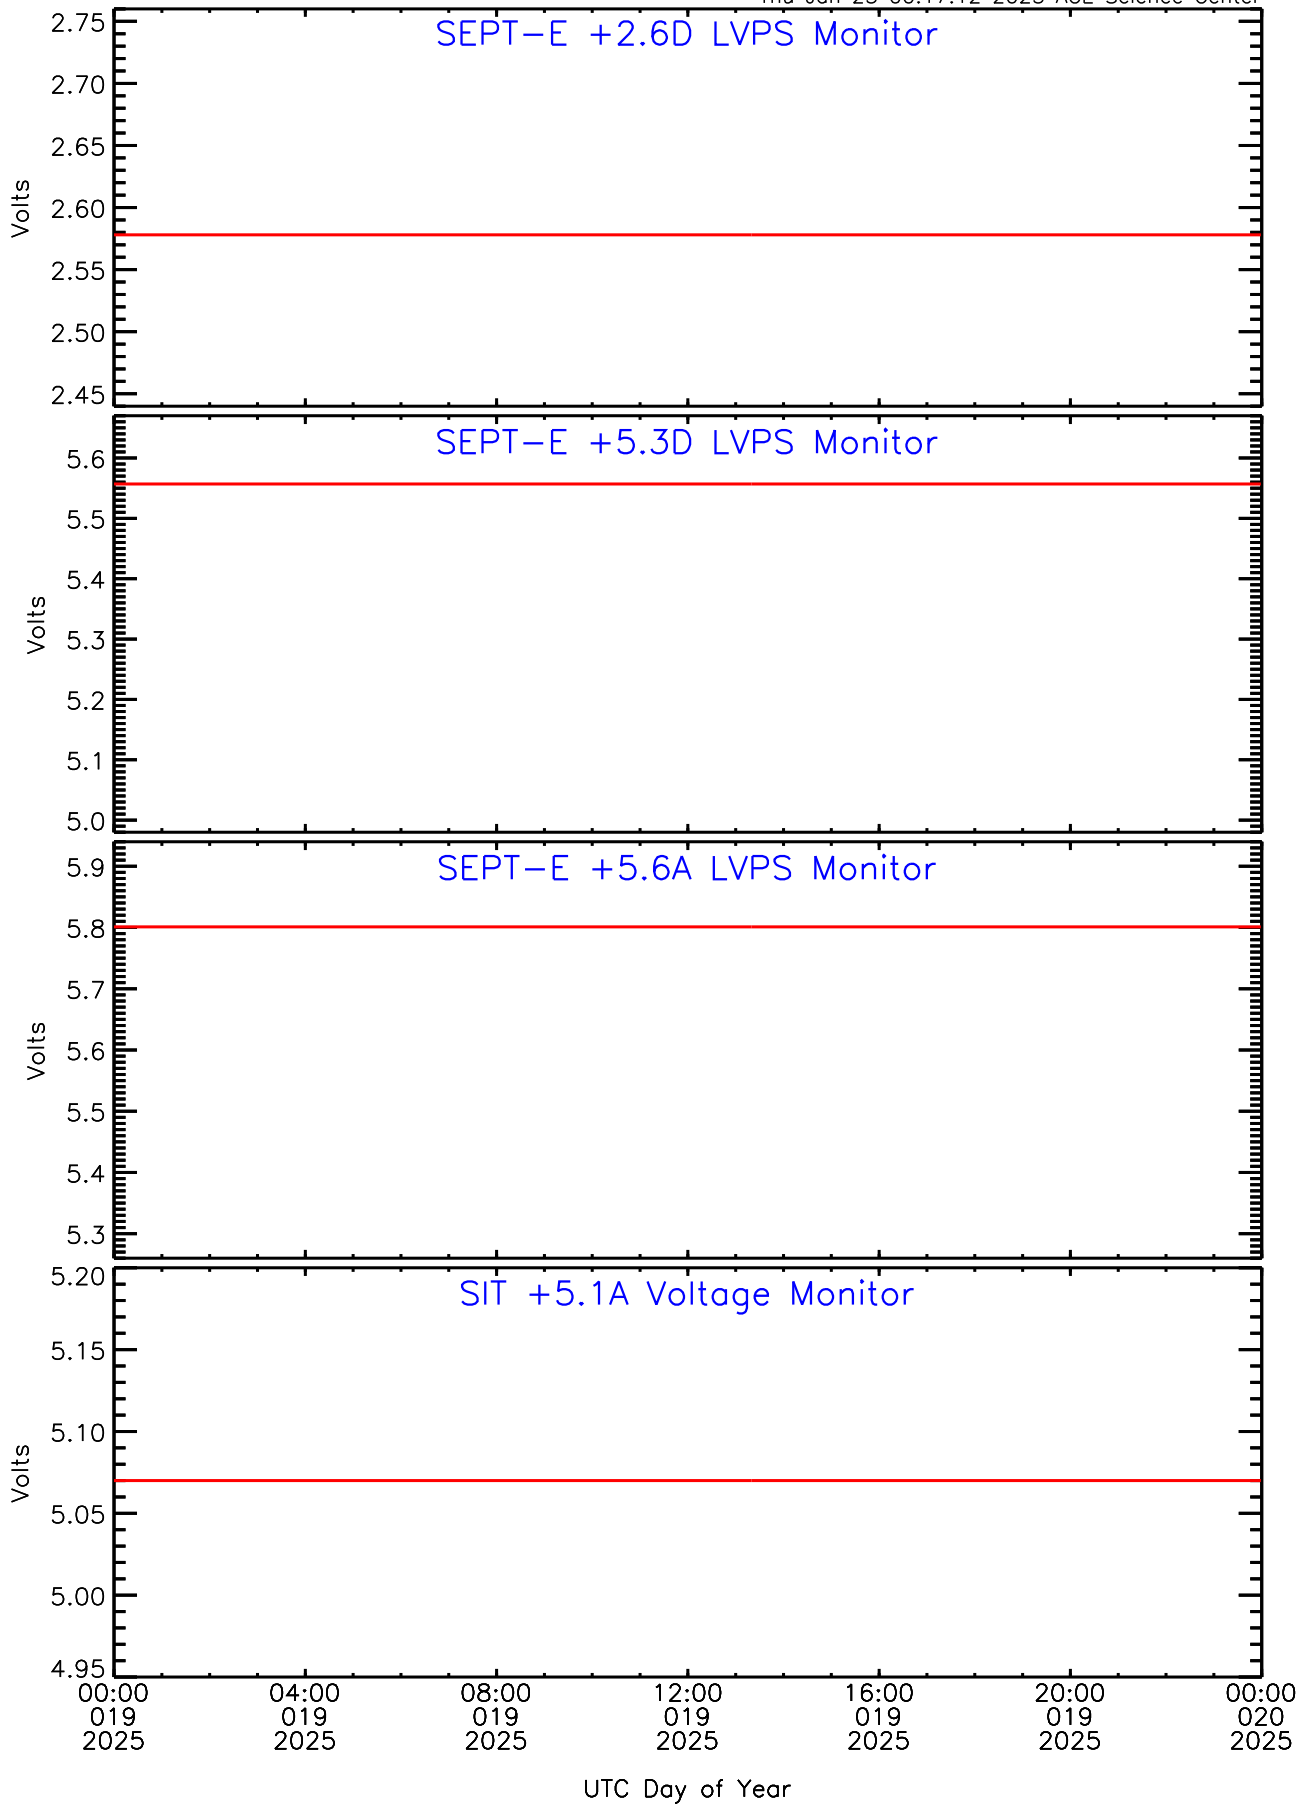

Thu Jan 23 00:17:12 2025 ACE Science Center

SEP-Central ahead Housekeeping Data for 2025-019

Thu Jan 23 00:17:12 2025 ACE Science Center

SEP-Central ahead Housekeeping Data for 2025-019

Thu Jan 23 00:17:12 2025 ACE Science Center