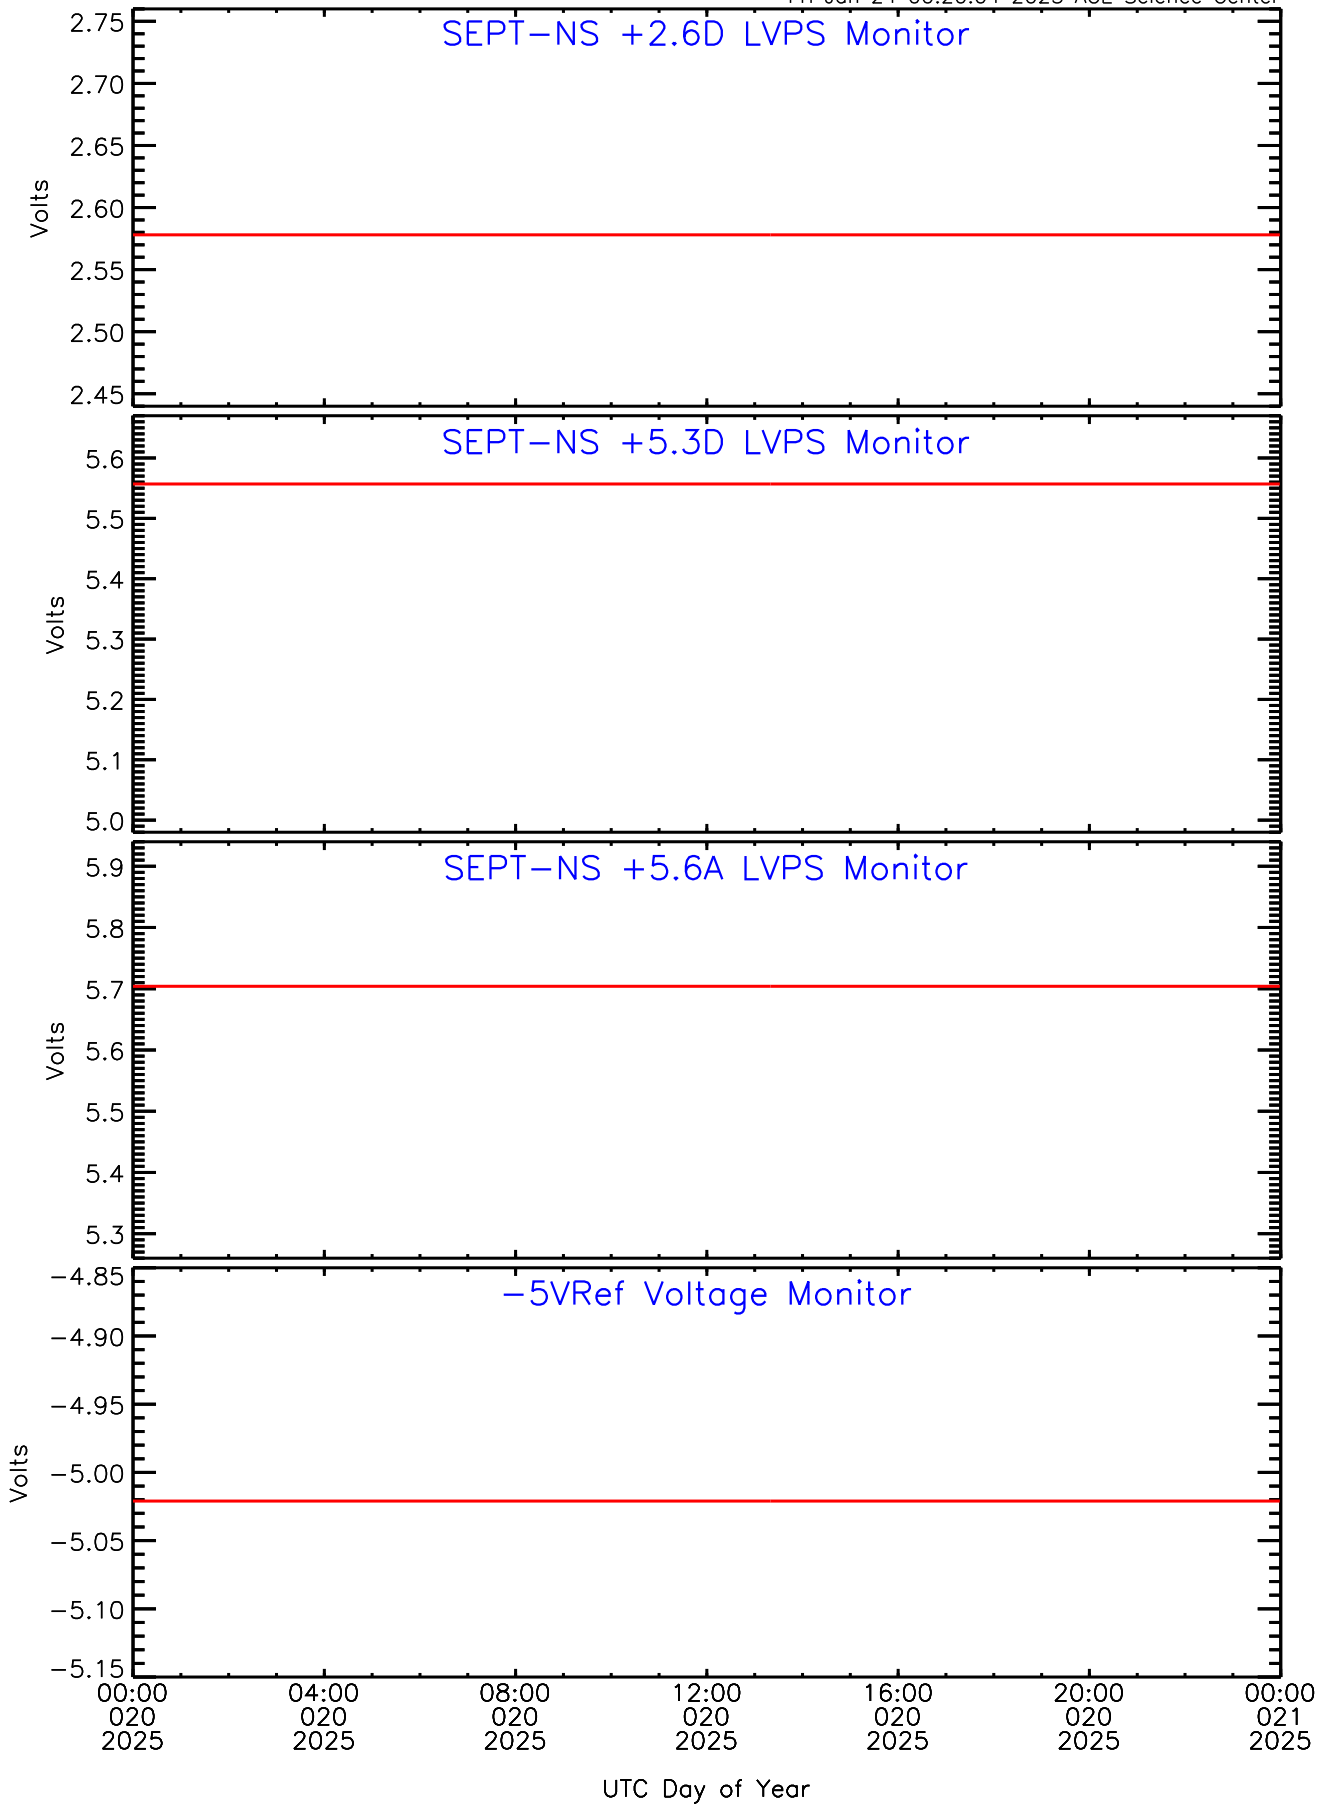

SEP-Central ahead Housekeeping Data for 2025-020

Fri Jan 24 00:20:04 2025 ACE Science Center

SEP-Central ahead Housekeeping Data for 2025-020

Fri Jan 24 00:20:04 2025 ACE Science Center

SEP-Central ahead Housekeeping Data for 2025-020

Fri Jan 24 00:20:04 2025 ACE Science Center

SEP-Central ahead Housekeeping Data for 2025-020

Fri Jan 24 00:20:04 2025 ACE Science Center

SEP-Central ahead Housekeeping Data for 2025-020

Fri Jan 24 00:20:04 2025 ACE Science Center