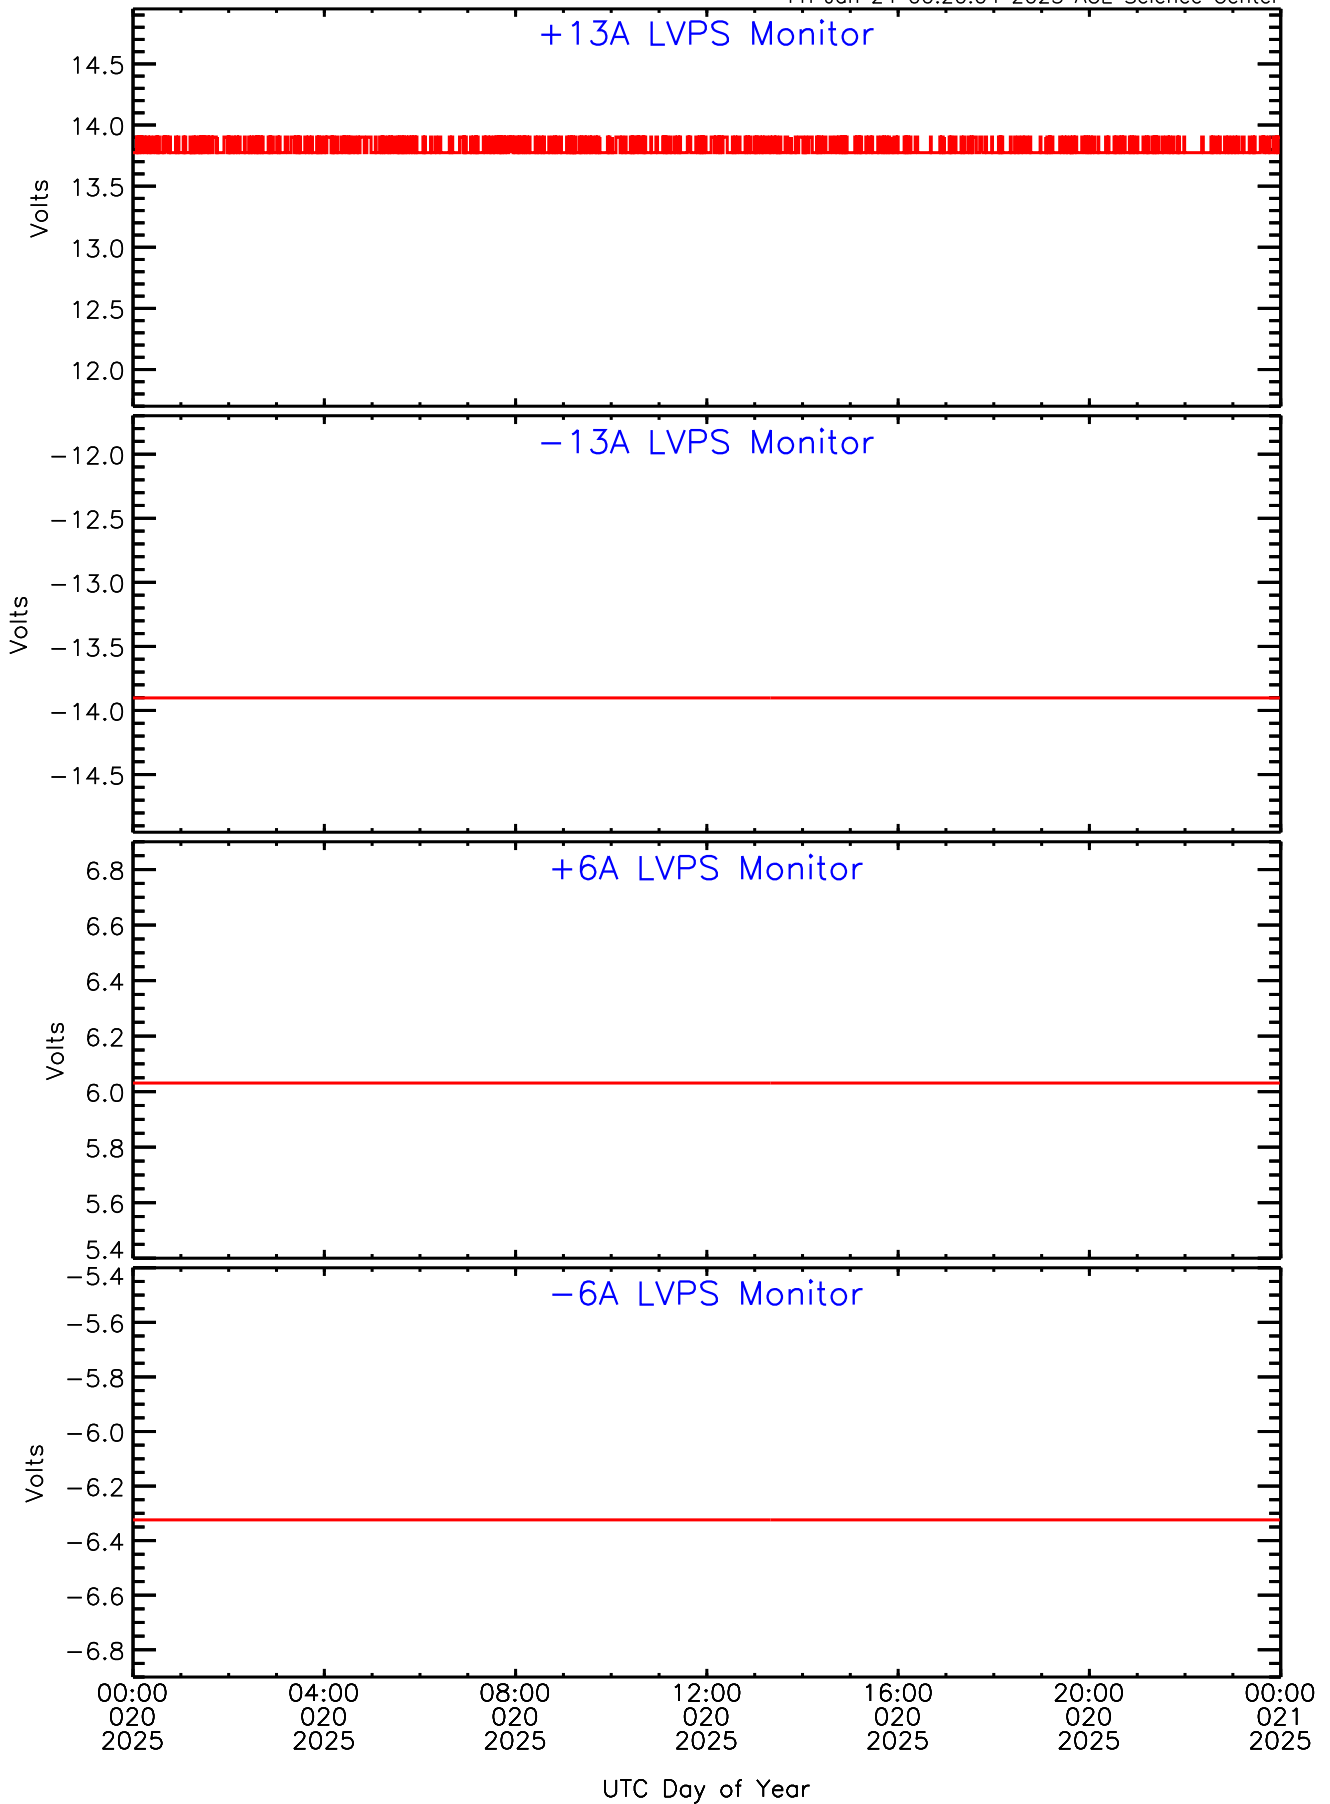

SEP-Central ahead Housekeeping Data for 2025-020

Fri Jan 24 00:20:04 2025 ACE Science Center

SEP-Central ahead Housekeeping Data for 2025-020

Fri Jan 24 00:20:04 2025 ACE Science Center

SEP-Central ahead Housekeeping Data for 2025-020

Fri Jan 24 00:20:04 2025 ACE Science Center

SEP-Central ahead Housekeeping Data for 2025-020

Fri Jan 24 00:20:04 2025 ACE Science Center

SEP-Central ahead Housekeeping Data for 2025-020

Fri Jan 24 00:20:04 2025 ACE Science Center