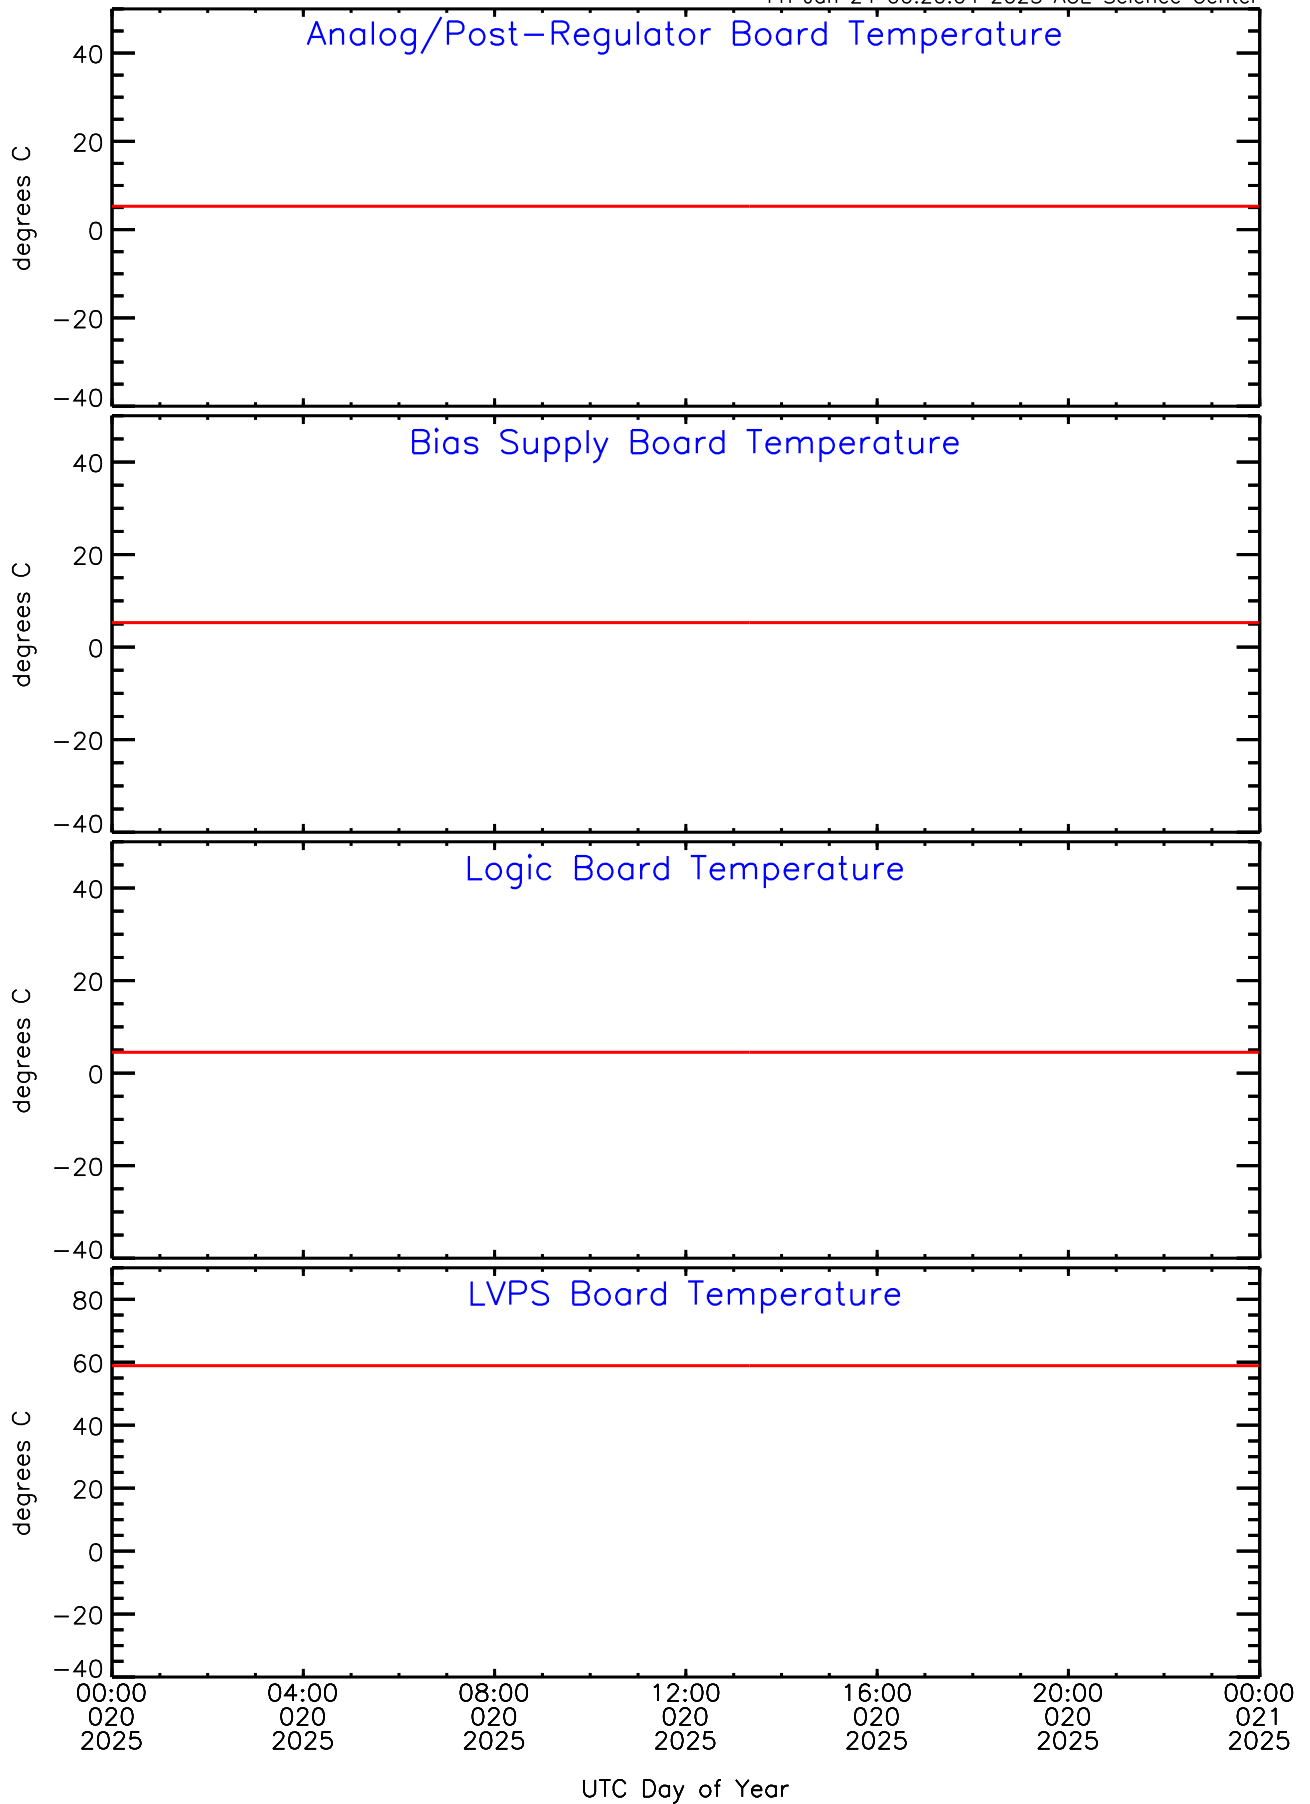

SEP-Central ahead Housekeeping Data for 2025-020

Fri Jan 24 00:20:04 2025 ACE Science Center

SEP-Central ahead Housekeeping Data for 2025-020

Fri Jan 24 00:20:04 2025 ACE Science Center

SEP-Central ahead Housekeeping Data for 2025-020

Fri Jan 24 00:20:04 2025 ACE Science Center

SEP-Central ahead Housekeeping Data for 2025-020

Fri Jan 24 00:20:04 2025 ACE Science Center

SEP-Central ahead Housekeeping Data for 2025-020

Fri Jan 24 00:20:04 2025 ACE Science Center