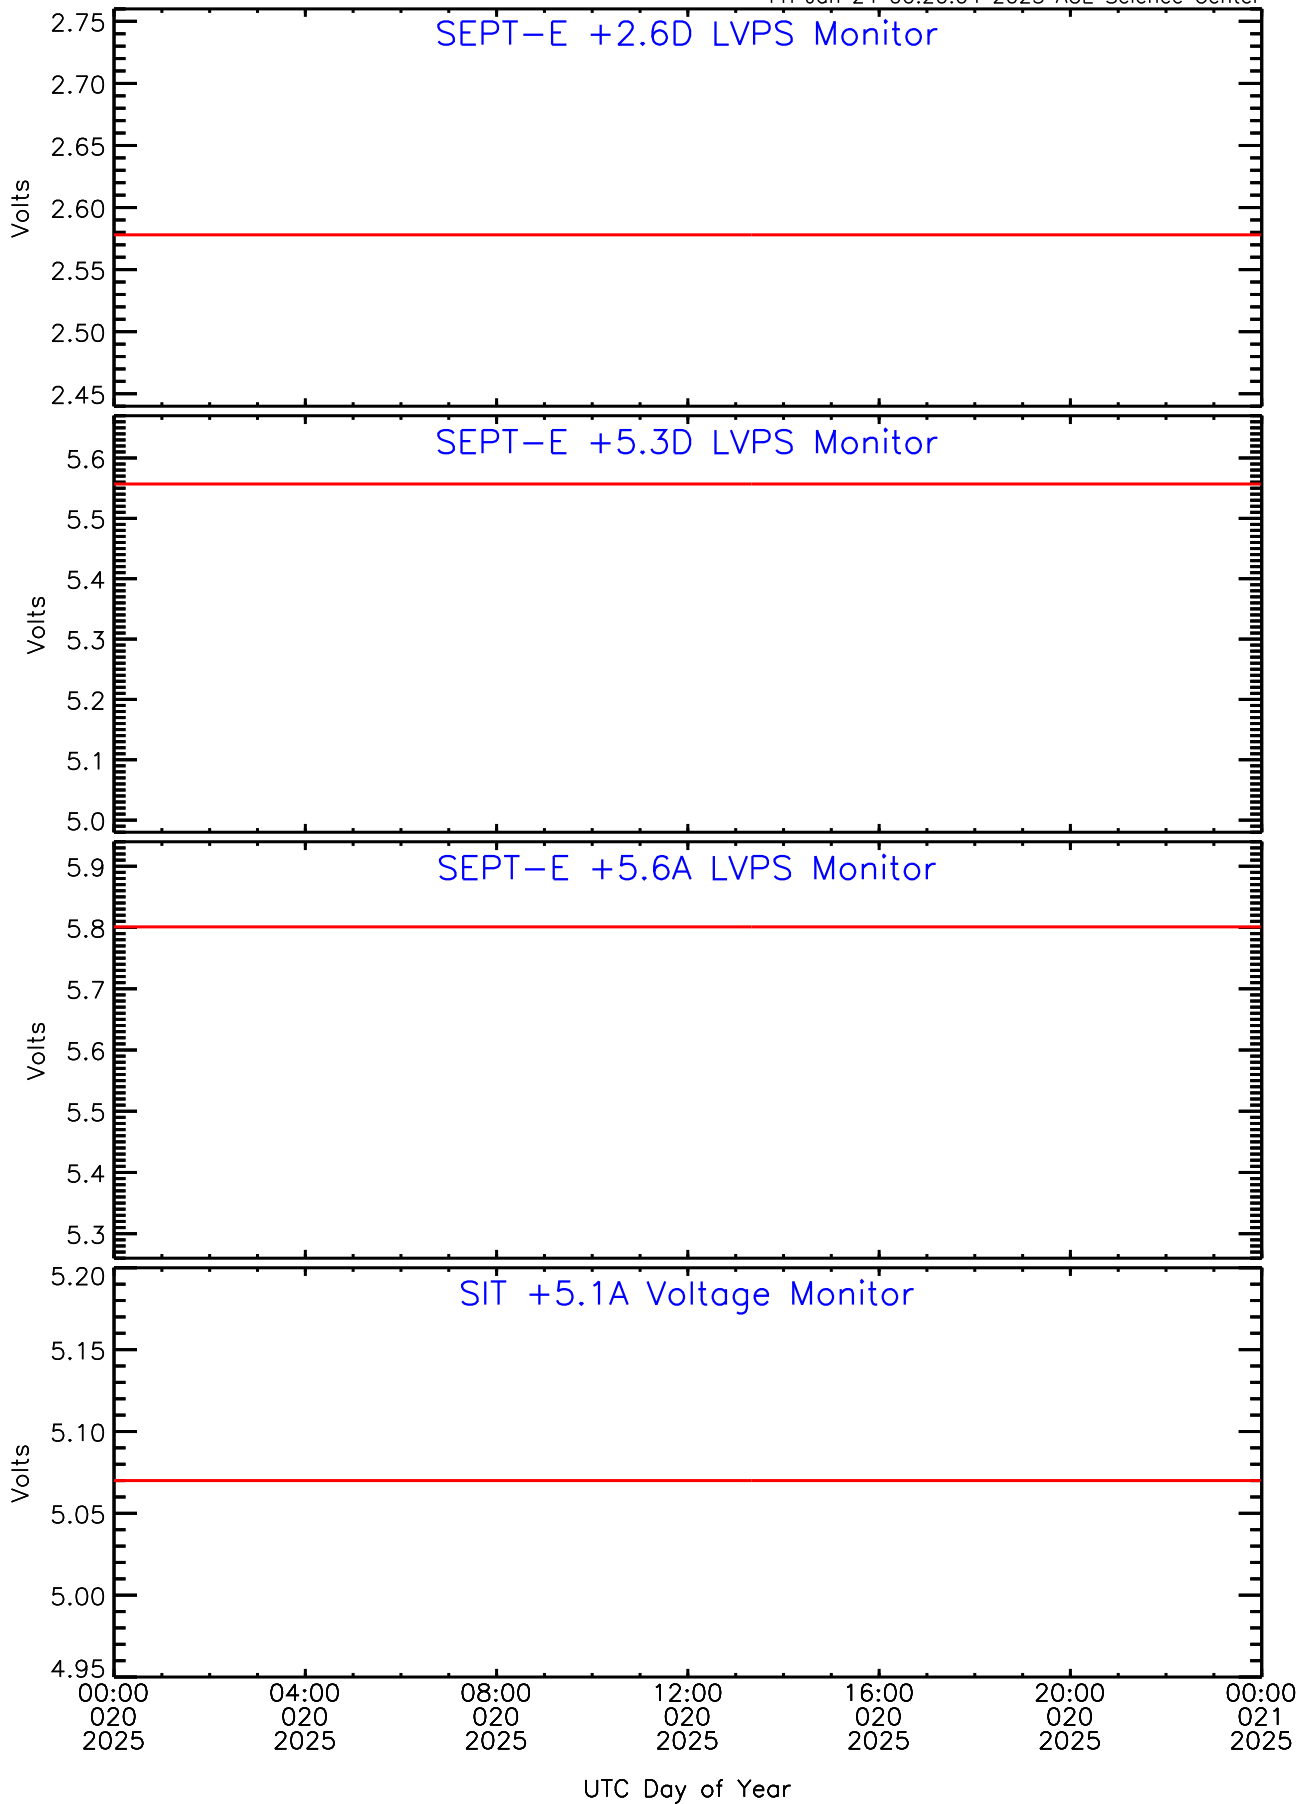

Fri Jan 24 00:20:04 2025 ACE Science Center

SEP-Central ahead Housekeeping Data for 2025-020

Fri Jan 24 00:20:04 2025 ACE Science Center

SEP-Central ahead Housekeeping Data for 2025-020

Fri Jan 24 00:20:04 2025 ACE Science Center